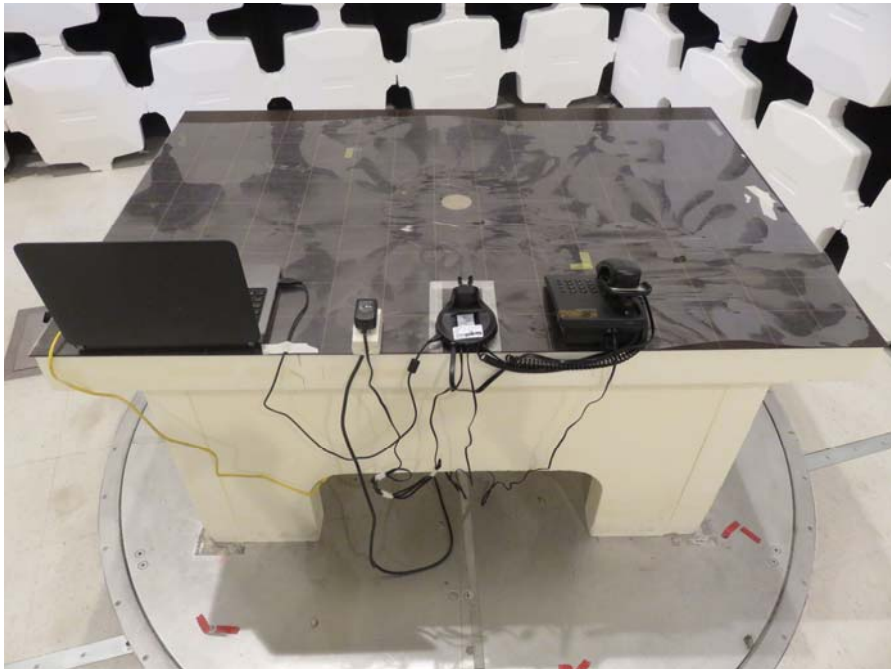

### The Worst Case Configuration Photographs

Radiated Emission – Base Unit

Front View

Rear View

### The Worst Case Configuration Photographs

AC Conducted Emission

Front View

Side View 1

---

Test Report Number: 16040637HKG-001  
FCC ID: EW780-0356-00  
IC: 1135B-80035600

### The Worst Case Configuration Photographs

AC Conducted Emission

Side View 2