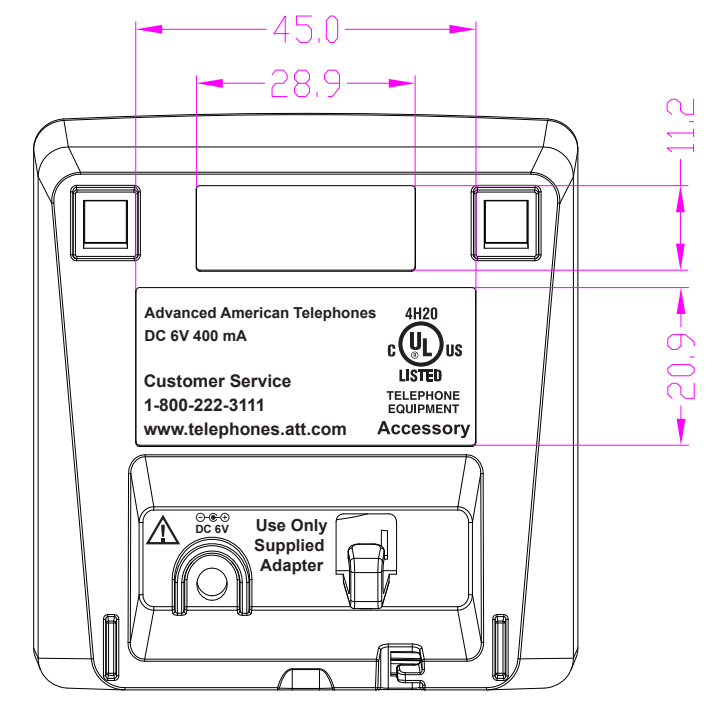

SN label : 20X10mm

BS

| | |
|-------------------------------------|-------------------------------------|
| Model: CLP99286 SN: XXXXXXXXXXXX | Model: CLP99386 SN: XXXXXXXXXXXX |
| Model: CLP99486 SN: XXXXXXXXXXXX | Model: CLP99586 SN: XXXXXXXXXXXX |
| Model: CLP99456 SN: XXXXXXXXXXXX | Model: CLP99556 SN: XXXXXXXXXXXX |
| Model: CLP99546 SN: XXXXXXXXXXXX | |

SN label(28x10mm)
92-007224-000-100

Charger

- CLP99006's Charger
- CLP99286's Charger
- CLP99386's Charger
- CLP99486's Charger
- CLP99586's Charger
- CLP99456's Charger
- CLP99556's Charger
- CLP99546's Charger