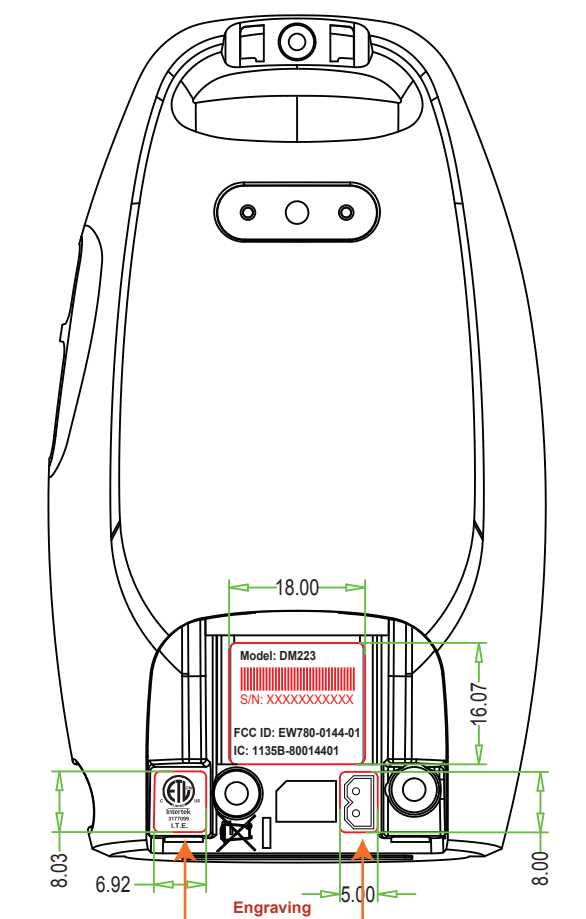

PU SN Label Size: 17.5X16 mm
Material: 50# UL approved PET