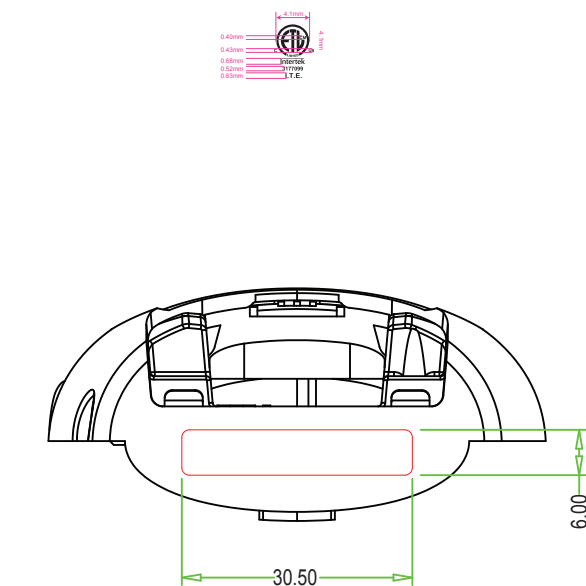

PU SN Label Size: 17.5X16 mm
Material: 50# UL approved PET