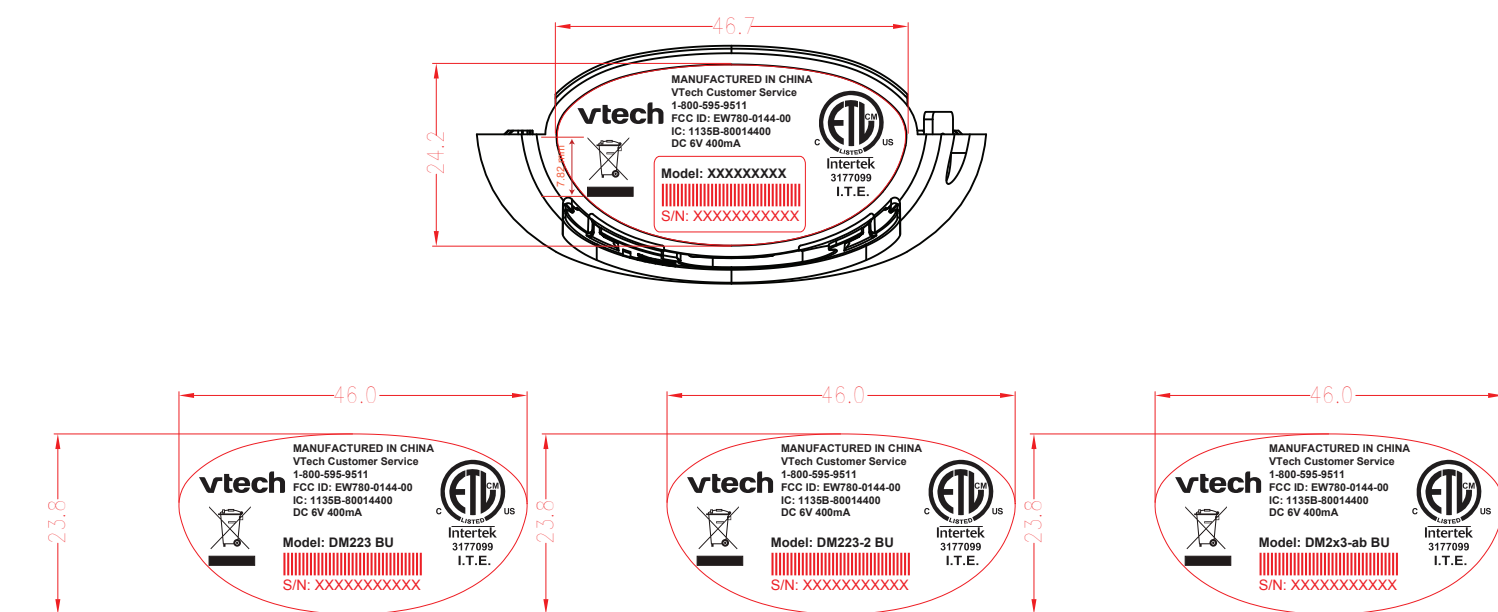

DM223 / DM223-2 Engraving

BU

S/N and barcode are printed by the barcode room

PU