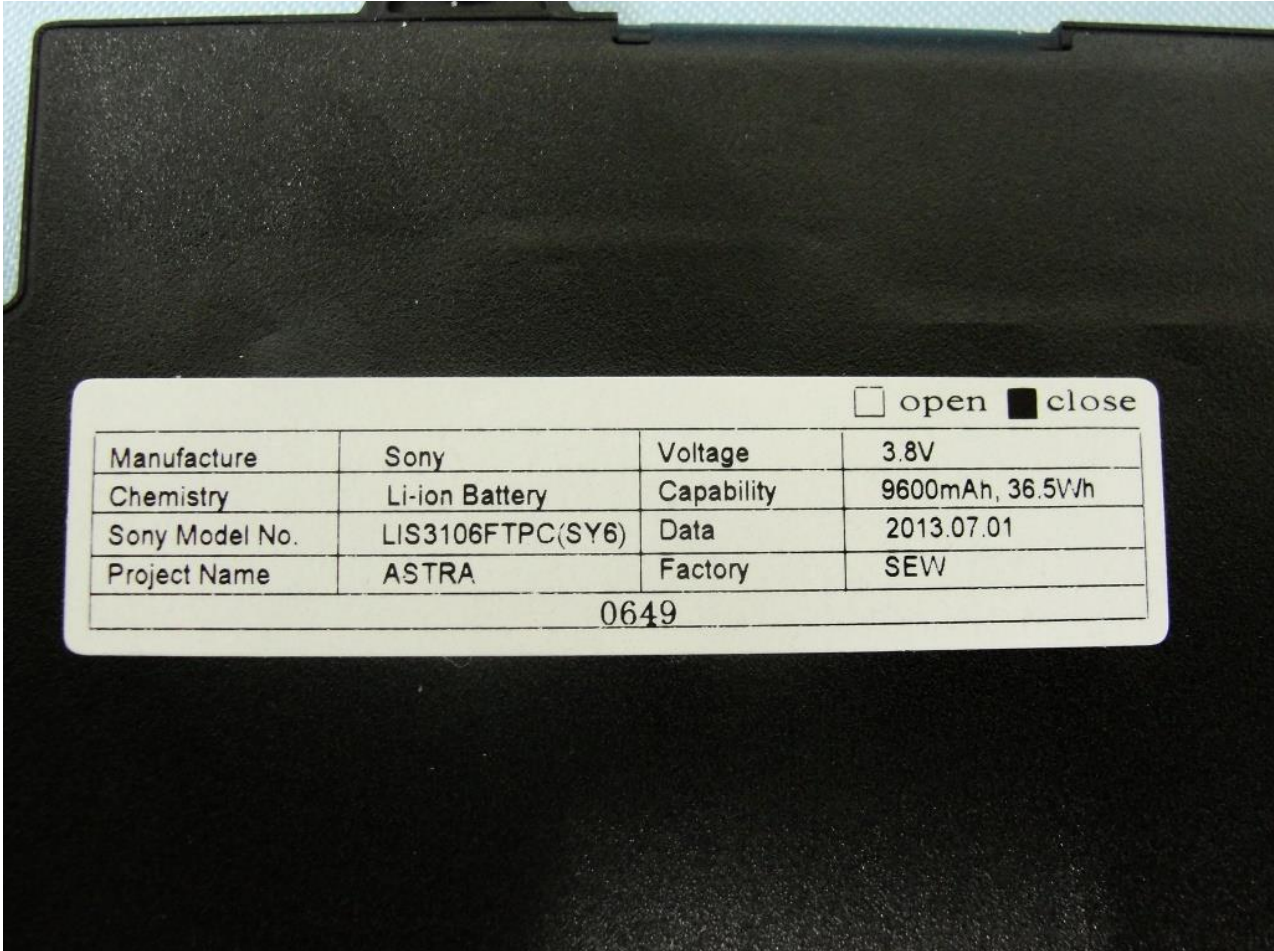

Brand Name: FUJITSU LIMITED / Model Name: Q584