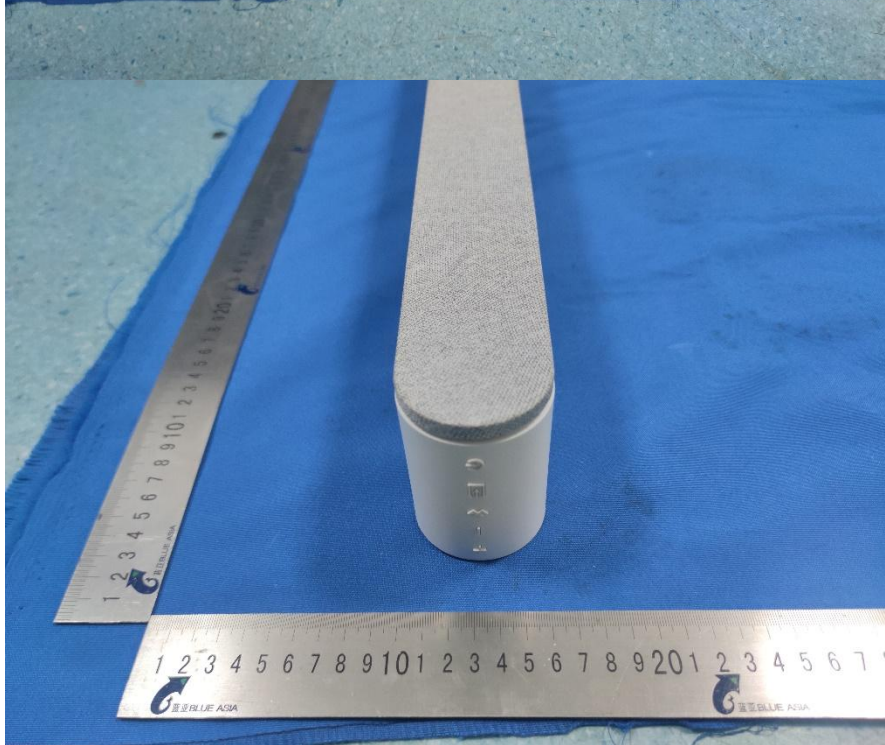

Product Name : Soundbar System / Karaoke Sound Bar

VIZIO MICME CHARGING DOCK (USB-A input port) External View

VIZIO MICME CHARGING DOCK (Type-C input port) External View