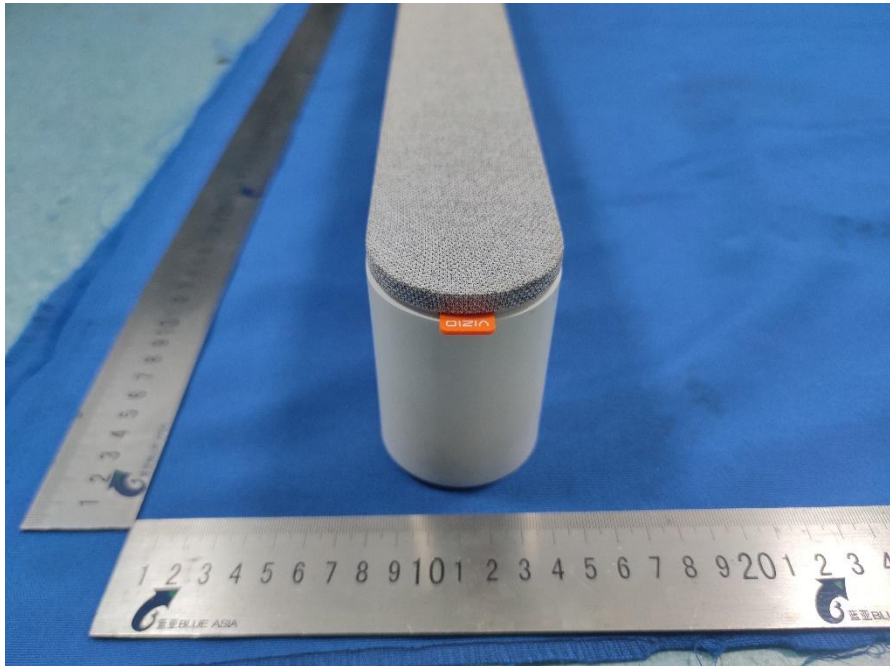

Product Name : Soundbar System / Karaoke Sound Bar

VIZIO MICME CHARGING DOCK (USB-A input port) External View

VIZIO MICME CHARGING DOCK (Type-C input port) External View