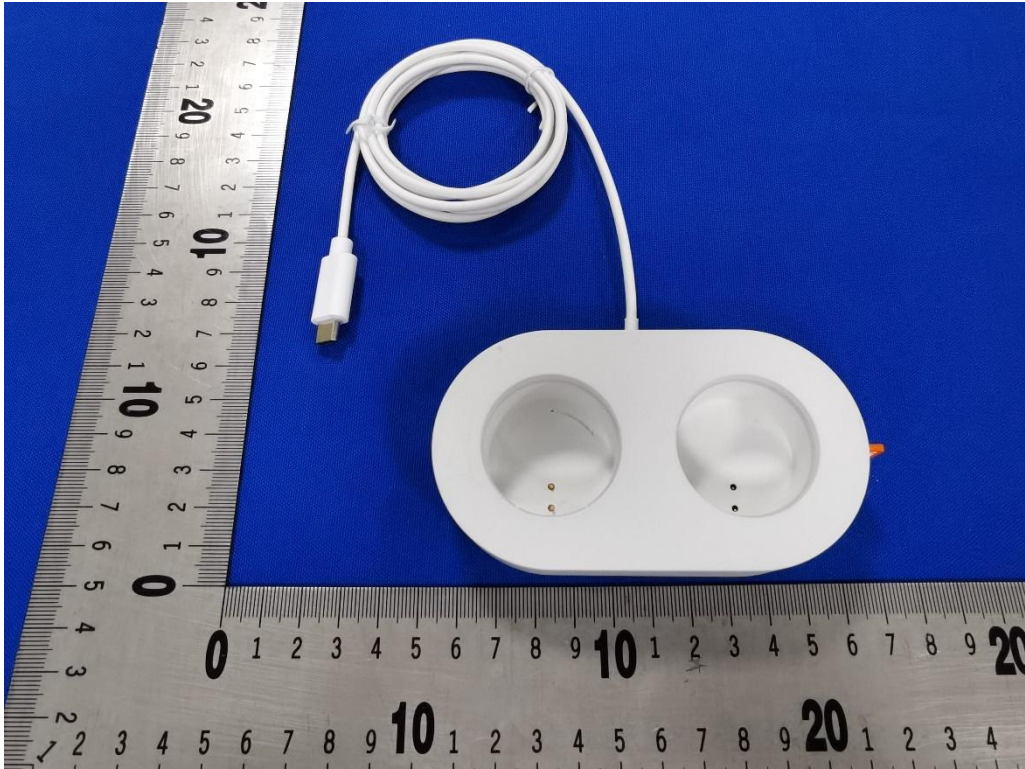

Product Name : Soundbar System / Karaoke Sound Bar

VIZIO MICME CHARGING DOCK (USB-A input port) External View

VIZIO MICME CHARGING DOCK (Type-C input port) External View