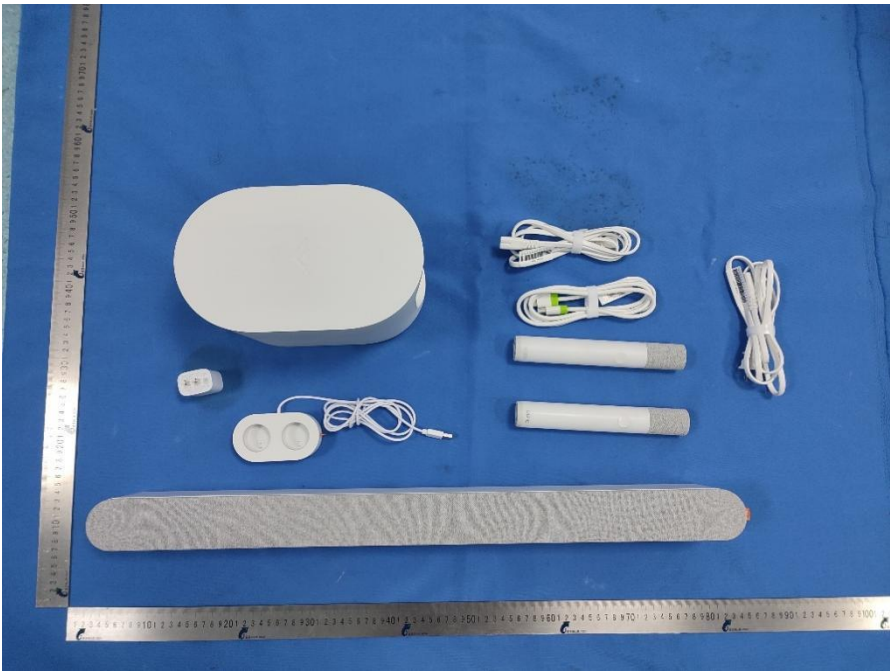

Product Name : Soundbar System / Karaoke Sound Bar

VIZIO MICME CHARGING DOCK (USB-A input port) External View

VIZIO MICME CHARGING DOCK (Type-C input port) External View