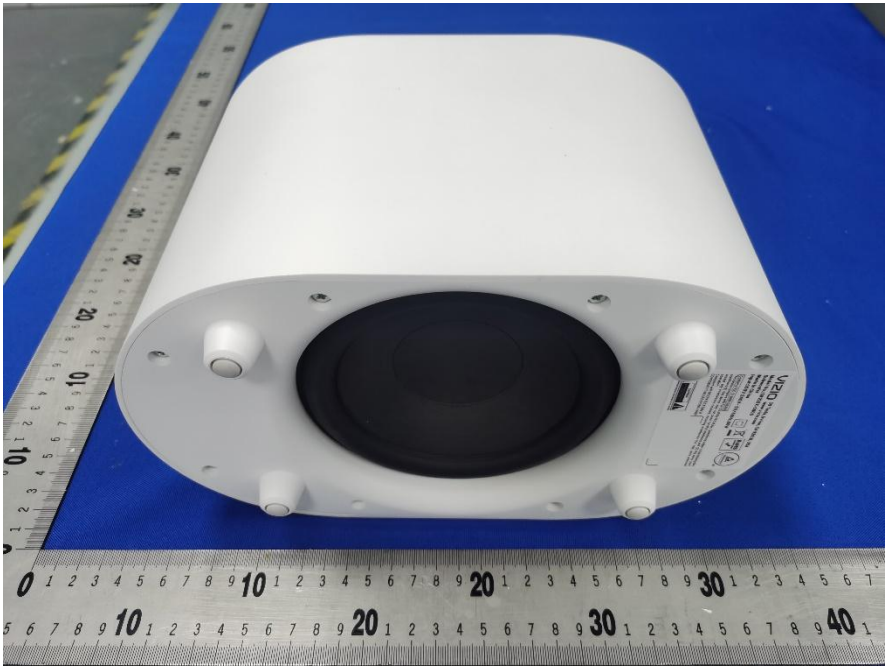

Product Name : Soundbar System / Karaoke Sound Bar

VIZIO MICME CHARGING DOCK (USB-A input port) External View

VIZIO MICME CHARGING DOCK (Type-C input port) External View