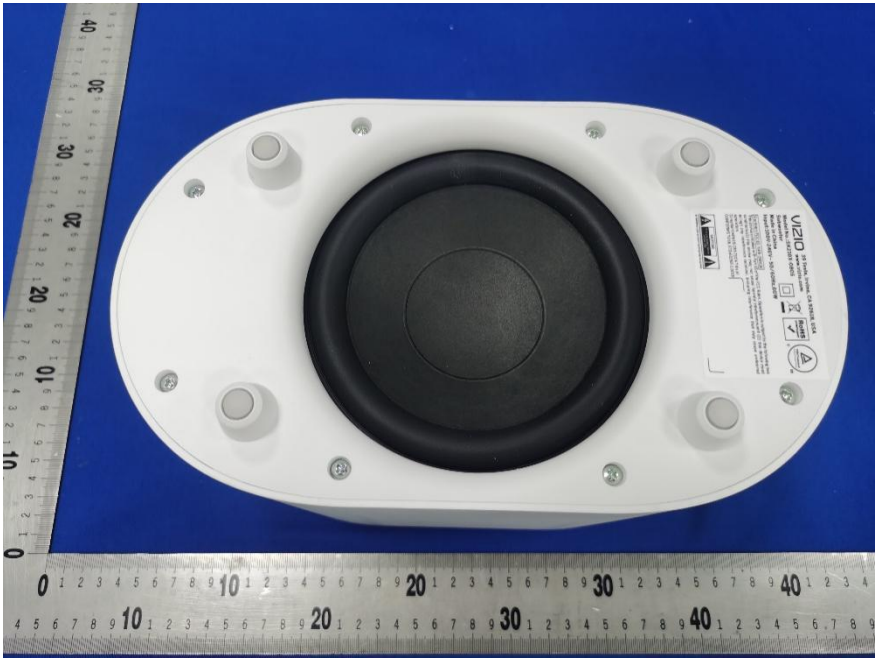

Product Name : Soundbar System / Karaoke Sound Bar

VIZIO MICME CHARGING DOCK (USB-A input port) External View

VIZIO MICME CHARGING DOCK (Type-C input port) External View