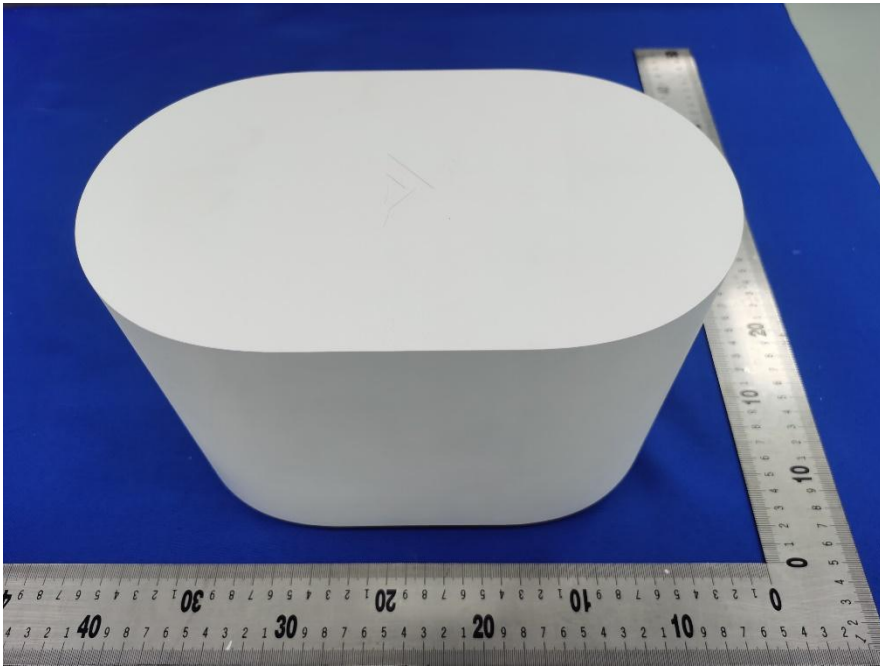

Product Name : Soundbar System / Karaoke Sound Bar

VIZIO MICME CHARGING DOCK (USB-A input port) External View

VIZIO MICME CHARGING DOCK (Type-C input port) External View