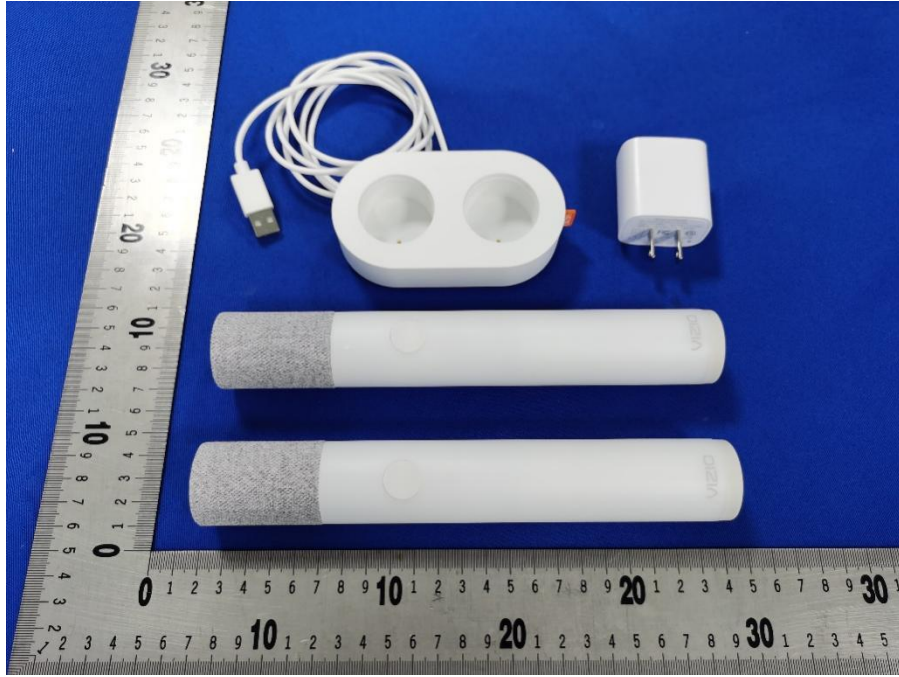

Product Name : Soundbar System / Karaoke Sound Bar

VIZIO MICME CHARGING DOCK (USB-A input port) External View

VIZIO MICME CHARGING DOCK (Type-C input port) External View