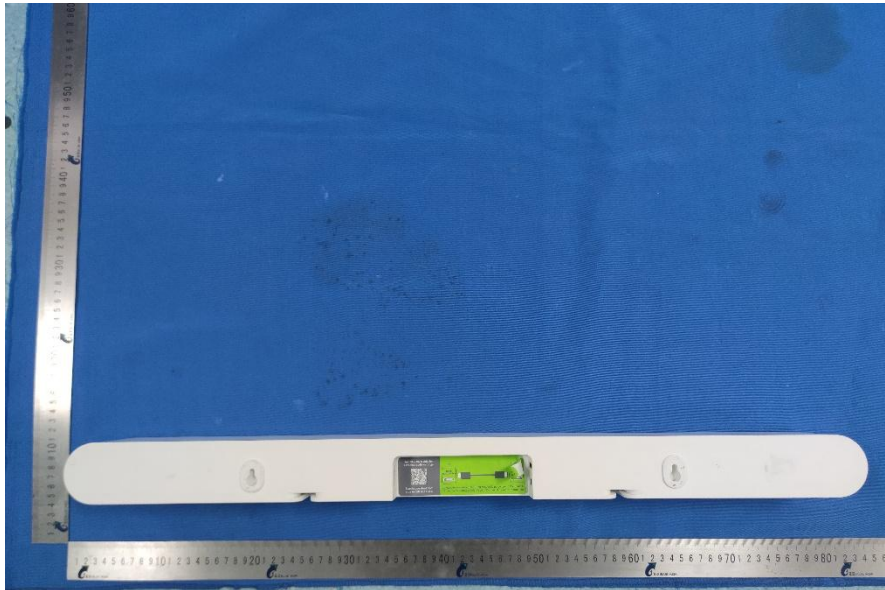

Product Name : Soundbar System / Karaoke Sound Bar

VIZIO MICME CHARGING DOCK (USB-A input port) External View

VIZIO MICME CHARGING DOCK (Type-C input port) External View