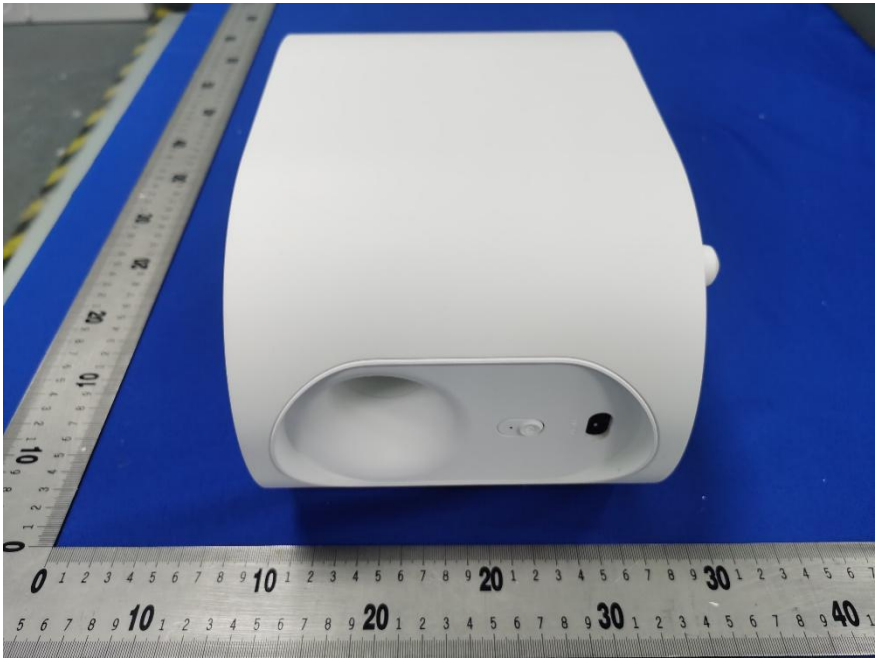

Product Name : Soundbar System / Karaoke Sound Bar

VIZIO MICME CHARGING DOCK (USB-A input port) External View

VIZIO MICME CHARGING DOCK (Type-C input port) External View