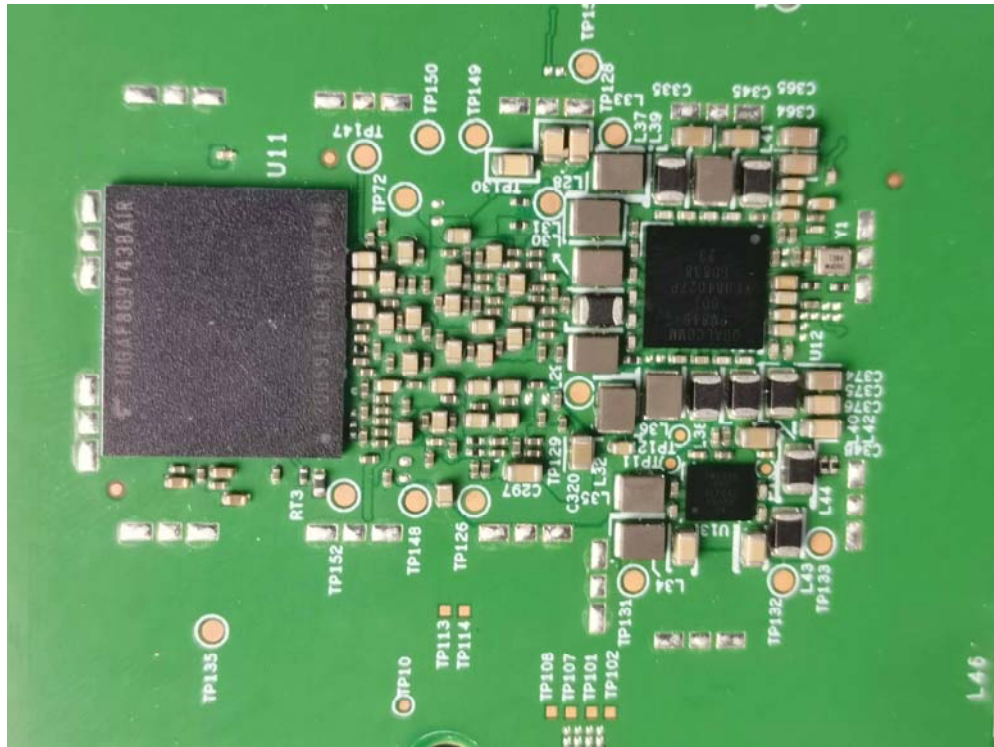

Appendix- M202138002-Photos

EUT – External View Model M202138002 FCC ID: EROUC-ENGINE-A

Appendix- M202138002-Photos

Appendix- M202138002-Photos

Appendix- M202138002-Photos

Appendix- M202138002-Photos

EUT – Internal View Model M202138002 FCC ID: EROUC-ENGINE-A

Appendix- M202138002-Photos

BT/BLE ANT

Appendix- M202138002-Photos

Appendix- M202138002-Photos

====End====