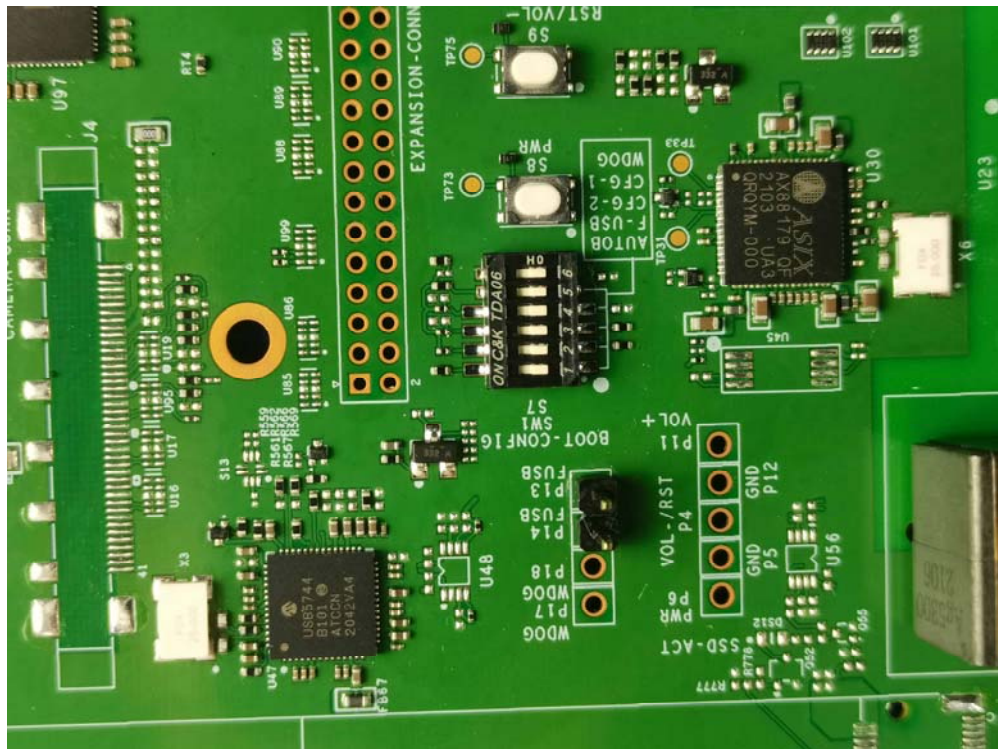

Appendix- M202138002-Photos

EUT – External View Model M202138002 FCC ID: EROUC-ENGINE-A

Appendix- M202138002-Photos

Appendix- M202138002-Photos

Appendix- M202138002-Photos

Appendix- M202138002-Photos

EUT – Internal View Model M202138002 FCC ID: EROUC-ENGINE-A

Appendix- M202138002-Photos

BT/BLE ANT

Appendix- M202138002-Photos

Appendix- M202138002-Photos

====End====