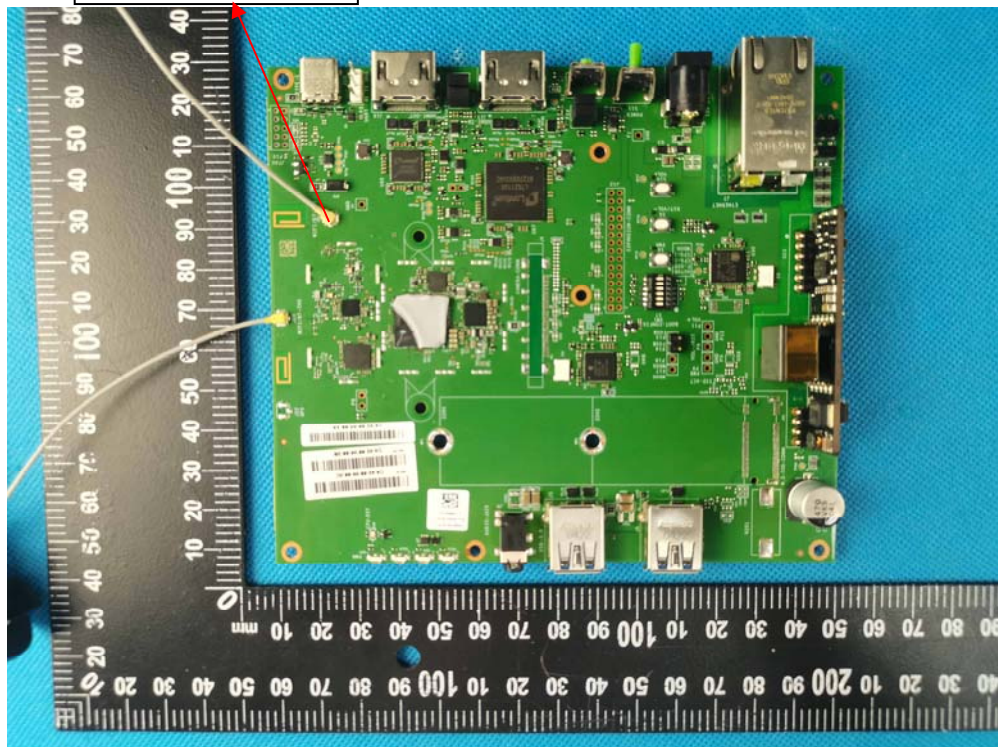

Appendix- M202138002-Photos

EUT – External View Model M202138002 FCC ID: EROUC-ENGINE-A

Appendix- M202138002-Photos

Appendix- M202138002-Photos

Appendix- M202138002-Photos

Appendix- M202138002-Photos

EUT – Internal View Model M202138002 FCC ID: EROUC-ENGINE-A

Appendix- M202138002-Photos

BT/BLE ANT

Appendix- M202138002-Photos

Appendix- M202138002-Photos

====End====