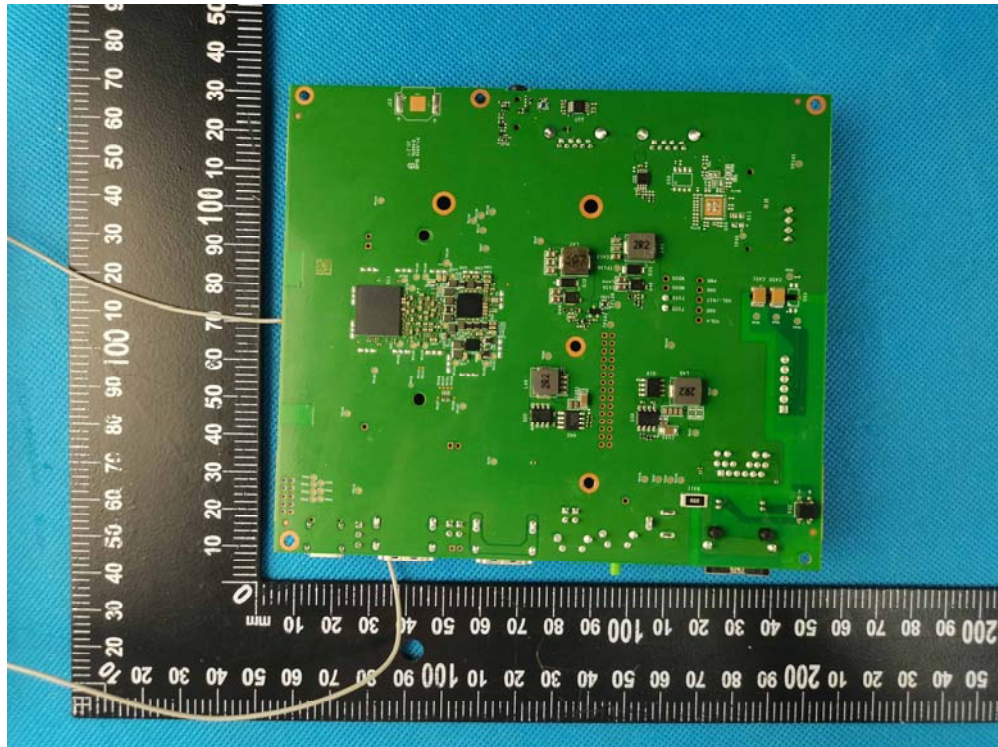

Appendix- M202138002-Photos

EUT – External View Model M202138002 FCC ID: EROUC-ENGINE-A

Appendix- M202138002-Photos

Appendix- M202138002-Photos

Appendix- M202138002-Photos

Appendix- M202138002-Photos

EUT – Internal View Model M202138002 FCC ID: EROUC-ENGINE-A

Appendix- M202138002-Photos

BT/BLE ANT

Appendix- M202138002-Photos

Appendix- M202138002-Photos

====End====