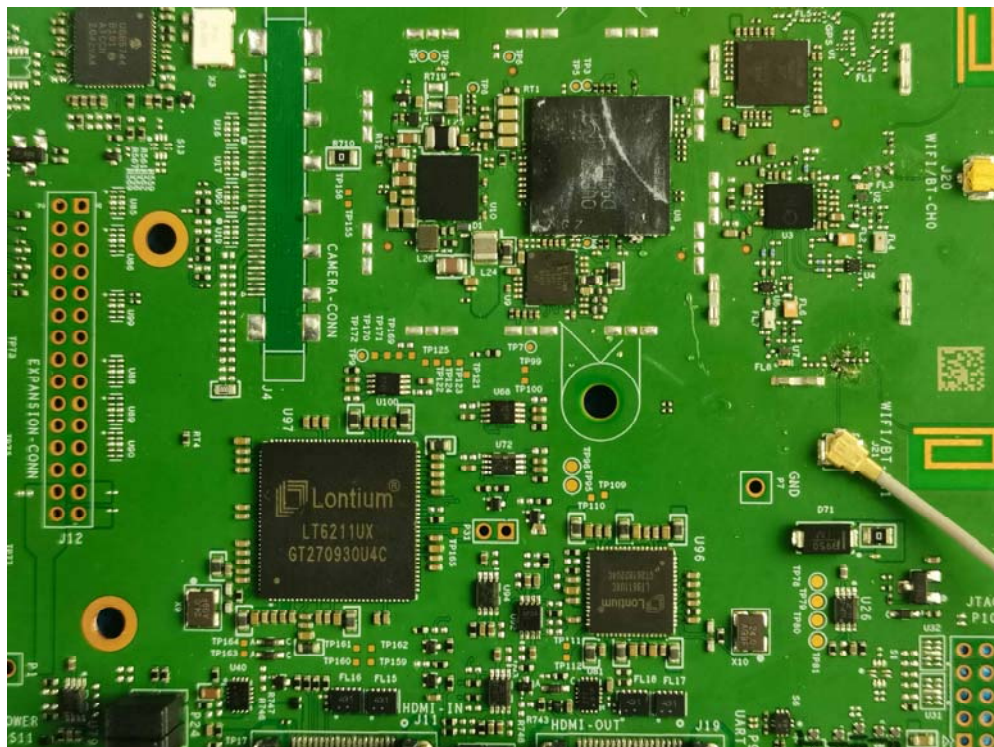

Appendix- M202138002-Photos

EUT – External View Model M202138002 FCC ID: EROUC-ENGINE-A

Appendix- M202138002-Photos

Appendix- M202138002-Photos

Appendix- M202138002-Photos

Appendix- M202138002-Photos

EUT – Internal View Model M202138002 FCC ID: EROUC-ENGINE-A

Appendix- M202138002-Photos

BT/BLE ANT

Appendix- M202138002-Photos

Appendix- M202138002-Photos

====End====