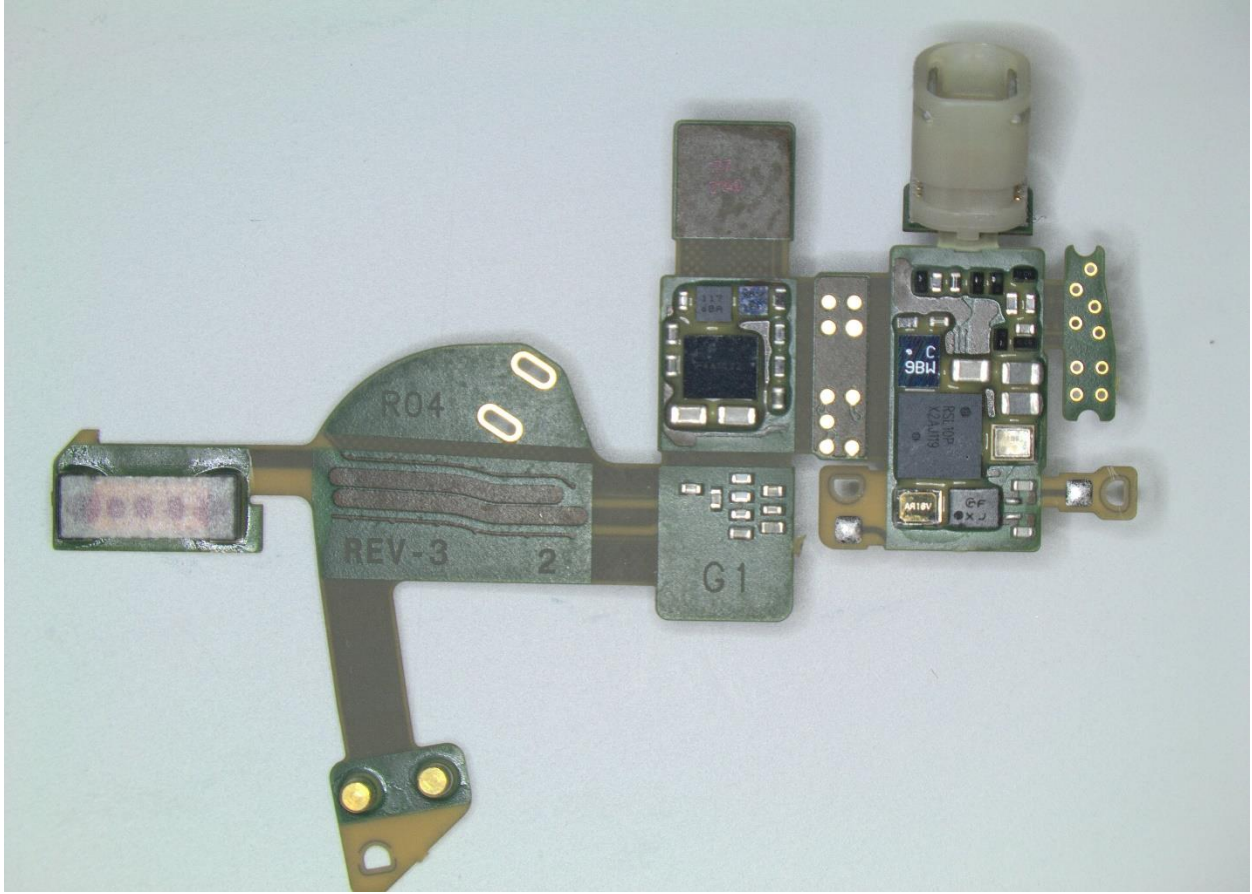

Genesis AI RIC RT internal photos

left side showing top and bottom

right side showing top and bottom

top, showing NFMI antenna

unfolded 2.4 GHz antenna

flex circuit front

flex circuit back