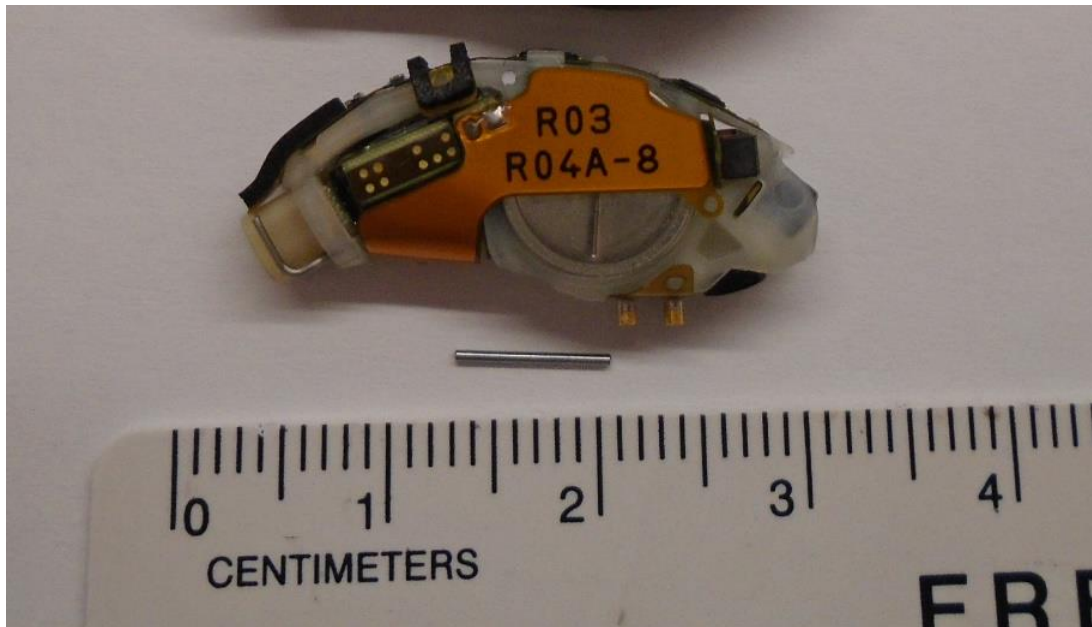

Genesis AI RIC RT internal photos

left side showing top and bottom

right side showing top and bottom

top, showing NFMI antenna

unfolded 2.4 GHz antenna

flex circuit front

flex circuit back