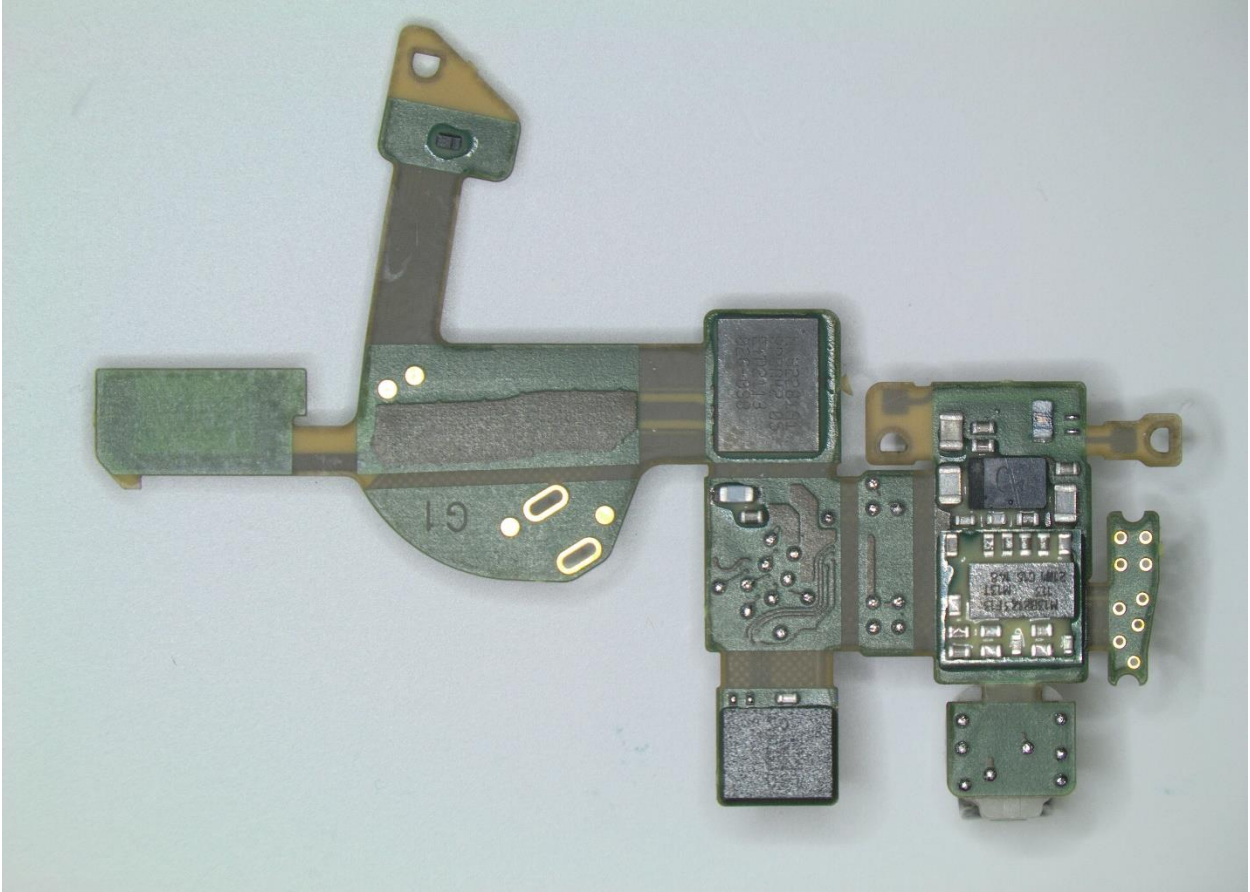

Genesis AI RIC RT internal photos

left side showing top and bottom

right side showing top and bottom

top, showing NFMI antenna

unfolded 2.4 GHz antenna

flex circuit front

flex circuit back