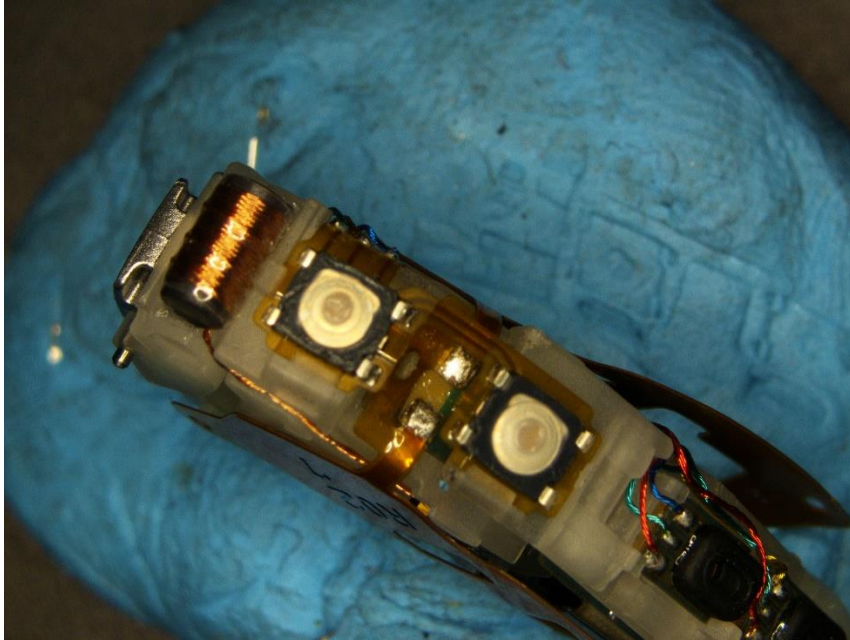

Genesis AI RIC RT internal photos

left side showing top and bottom

right side showing top and bottom

top, showing NFMI antenna

unfolded 2.4 GHz antenna

flex circuit front

flex circuit back