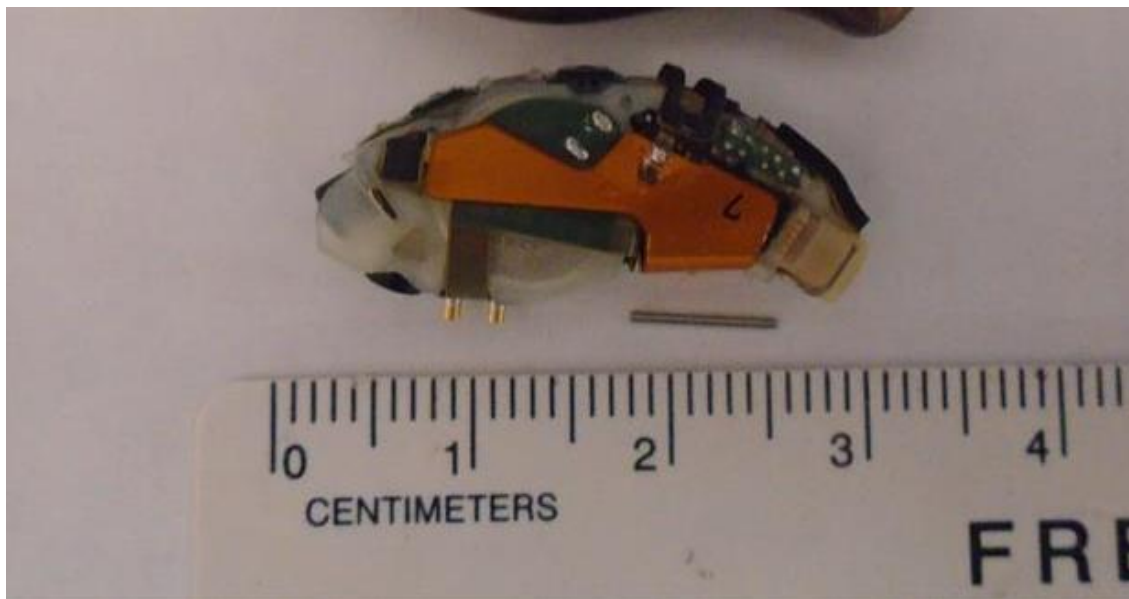

Genesis AI RIC RT internal photos

left side showing top and bottom

right side showing top and bottom

top, showing NFMI antenna

unfolded 2.4 GHz antenna

flex circuit front

flex circuit back