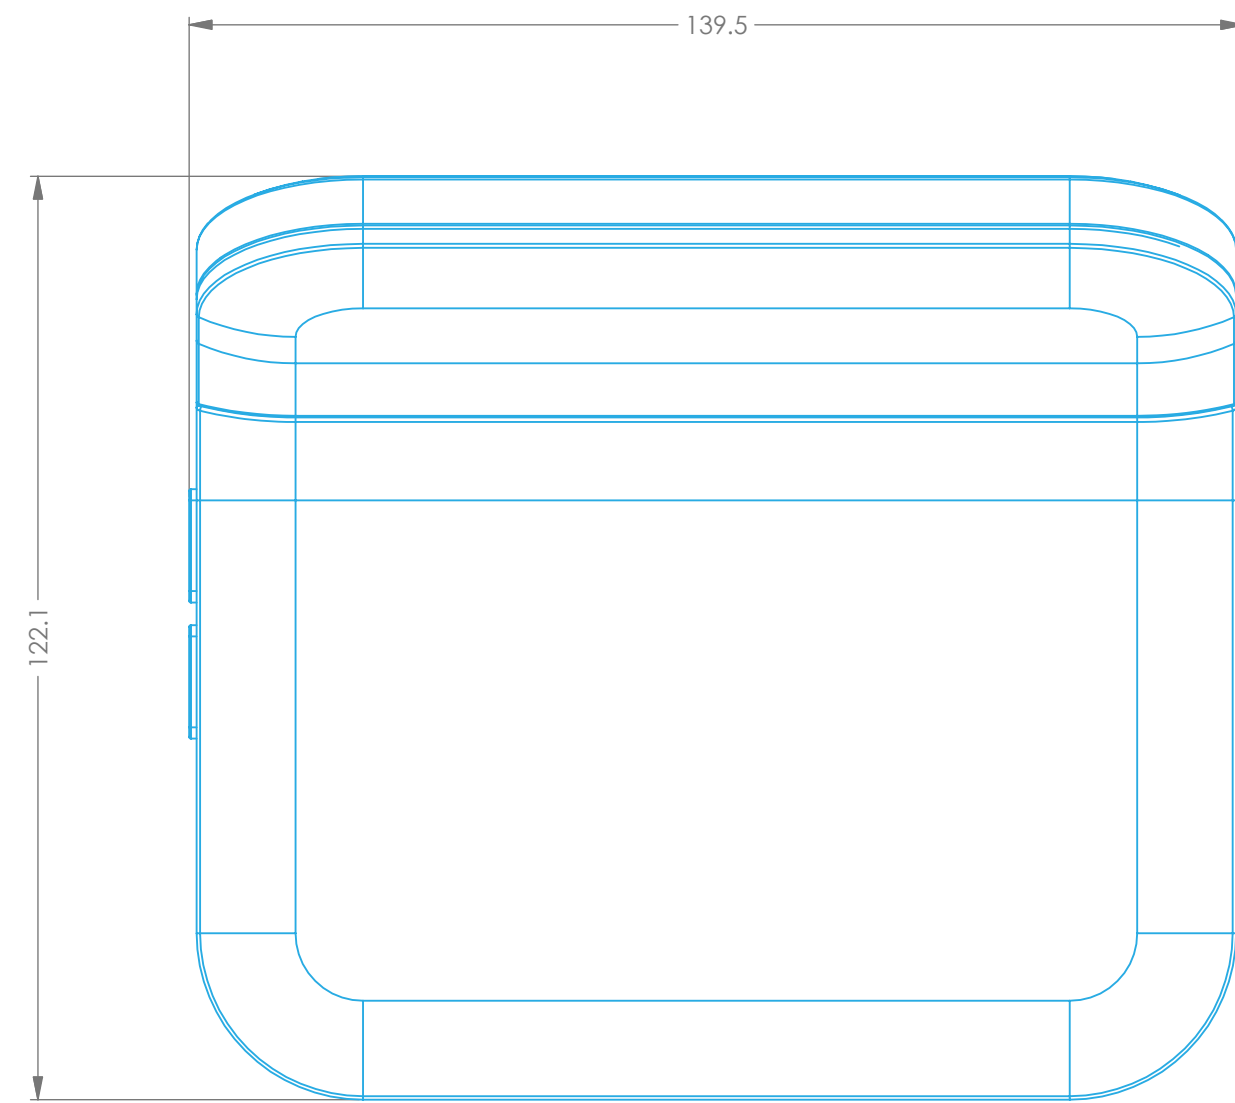

iW18 (T-IH10v3) new module + Guijin 9V 2.5A

Apr. 13, 2022

60mm Metallic Hot Stamped iHome Logo 60mm  
\*Center iHome Hot Stamp with 60mm on either side

US version

Int'l version

Laser Etched Date Code

MODEL PLATE

BATTERY DOOR

BLUE - Emboss 0.3mm  
PINK - Deboss 0.3mm  
GREEN - Screen Print: Black

<b>iHome GAW</b>	
Title: Compact Clock with Wireless Charging	
Version: 18	Model: iW18
Designer: Jacob Brosius	
Date: Apr. 13, 2022	