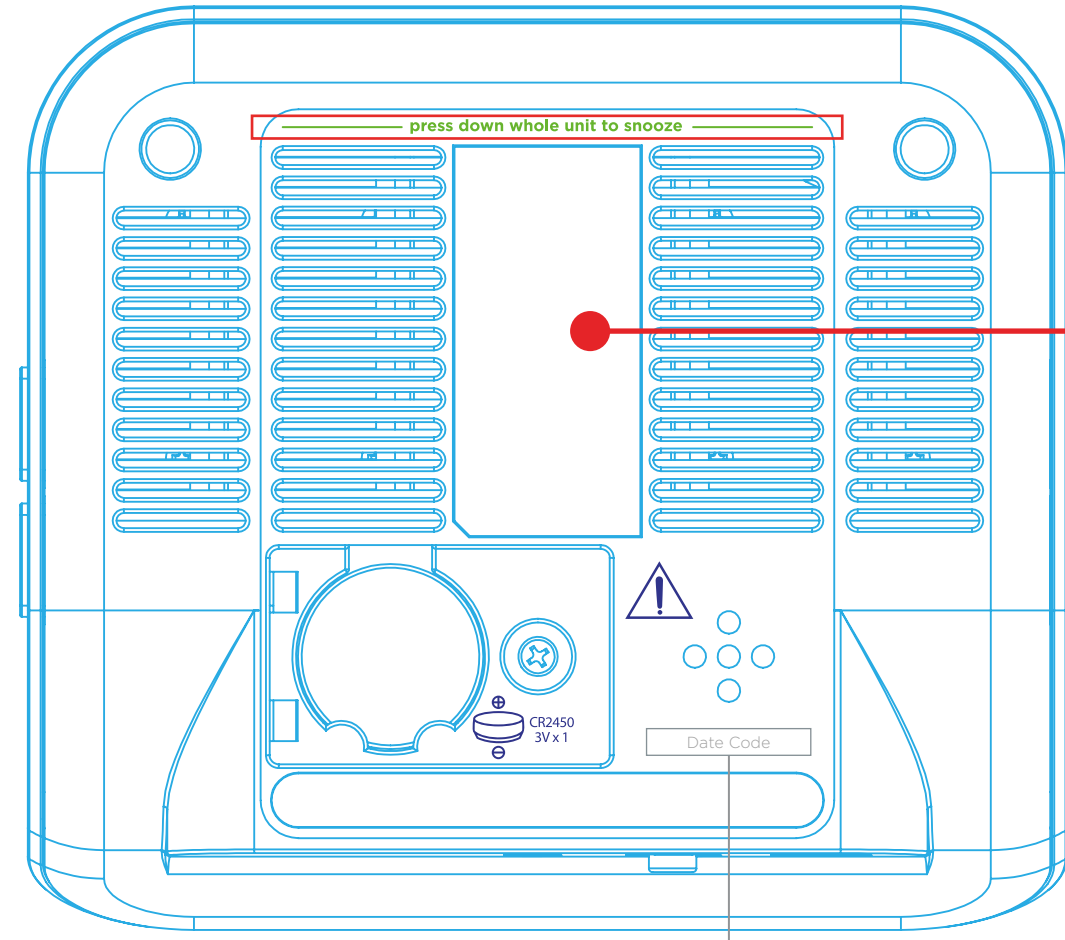

iW18 (T-IH10v3) new module + Guijin 9V 2.5A

Apr. 13, 2022

60mm Metallic Hot Stamped iHome Logo 60mm  
\*Center iHome Hot Stamp with 60mm on either side

US version

Int'l version

Laser Etched Date Code

MODEL PLATE

BATTERY DOOR

BLUE - Emboss 0.3mm  
PINK - Deboss 0.3mm  
GREEN - Screen Print: Black

<b>iHome GAW</b>	
Title: Compact Clock with Wireless Charging	
Version: 18	Model: iW18
Designer: Jacob Brosius	
Date: Apr. 13, 2022	