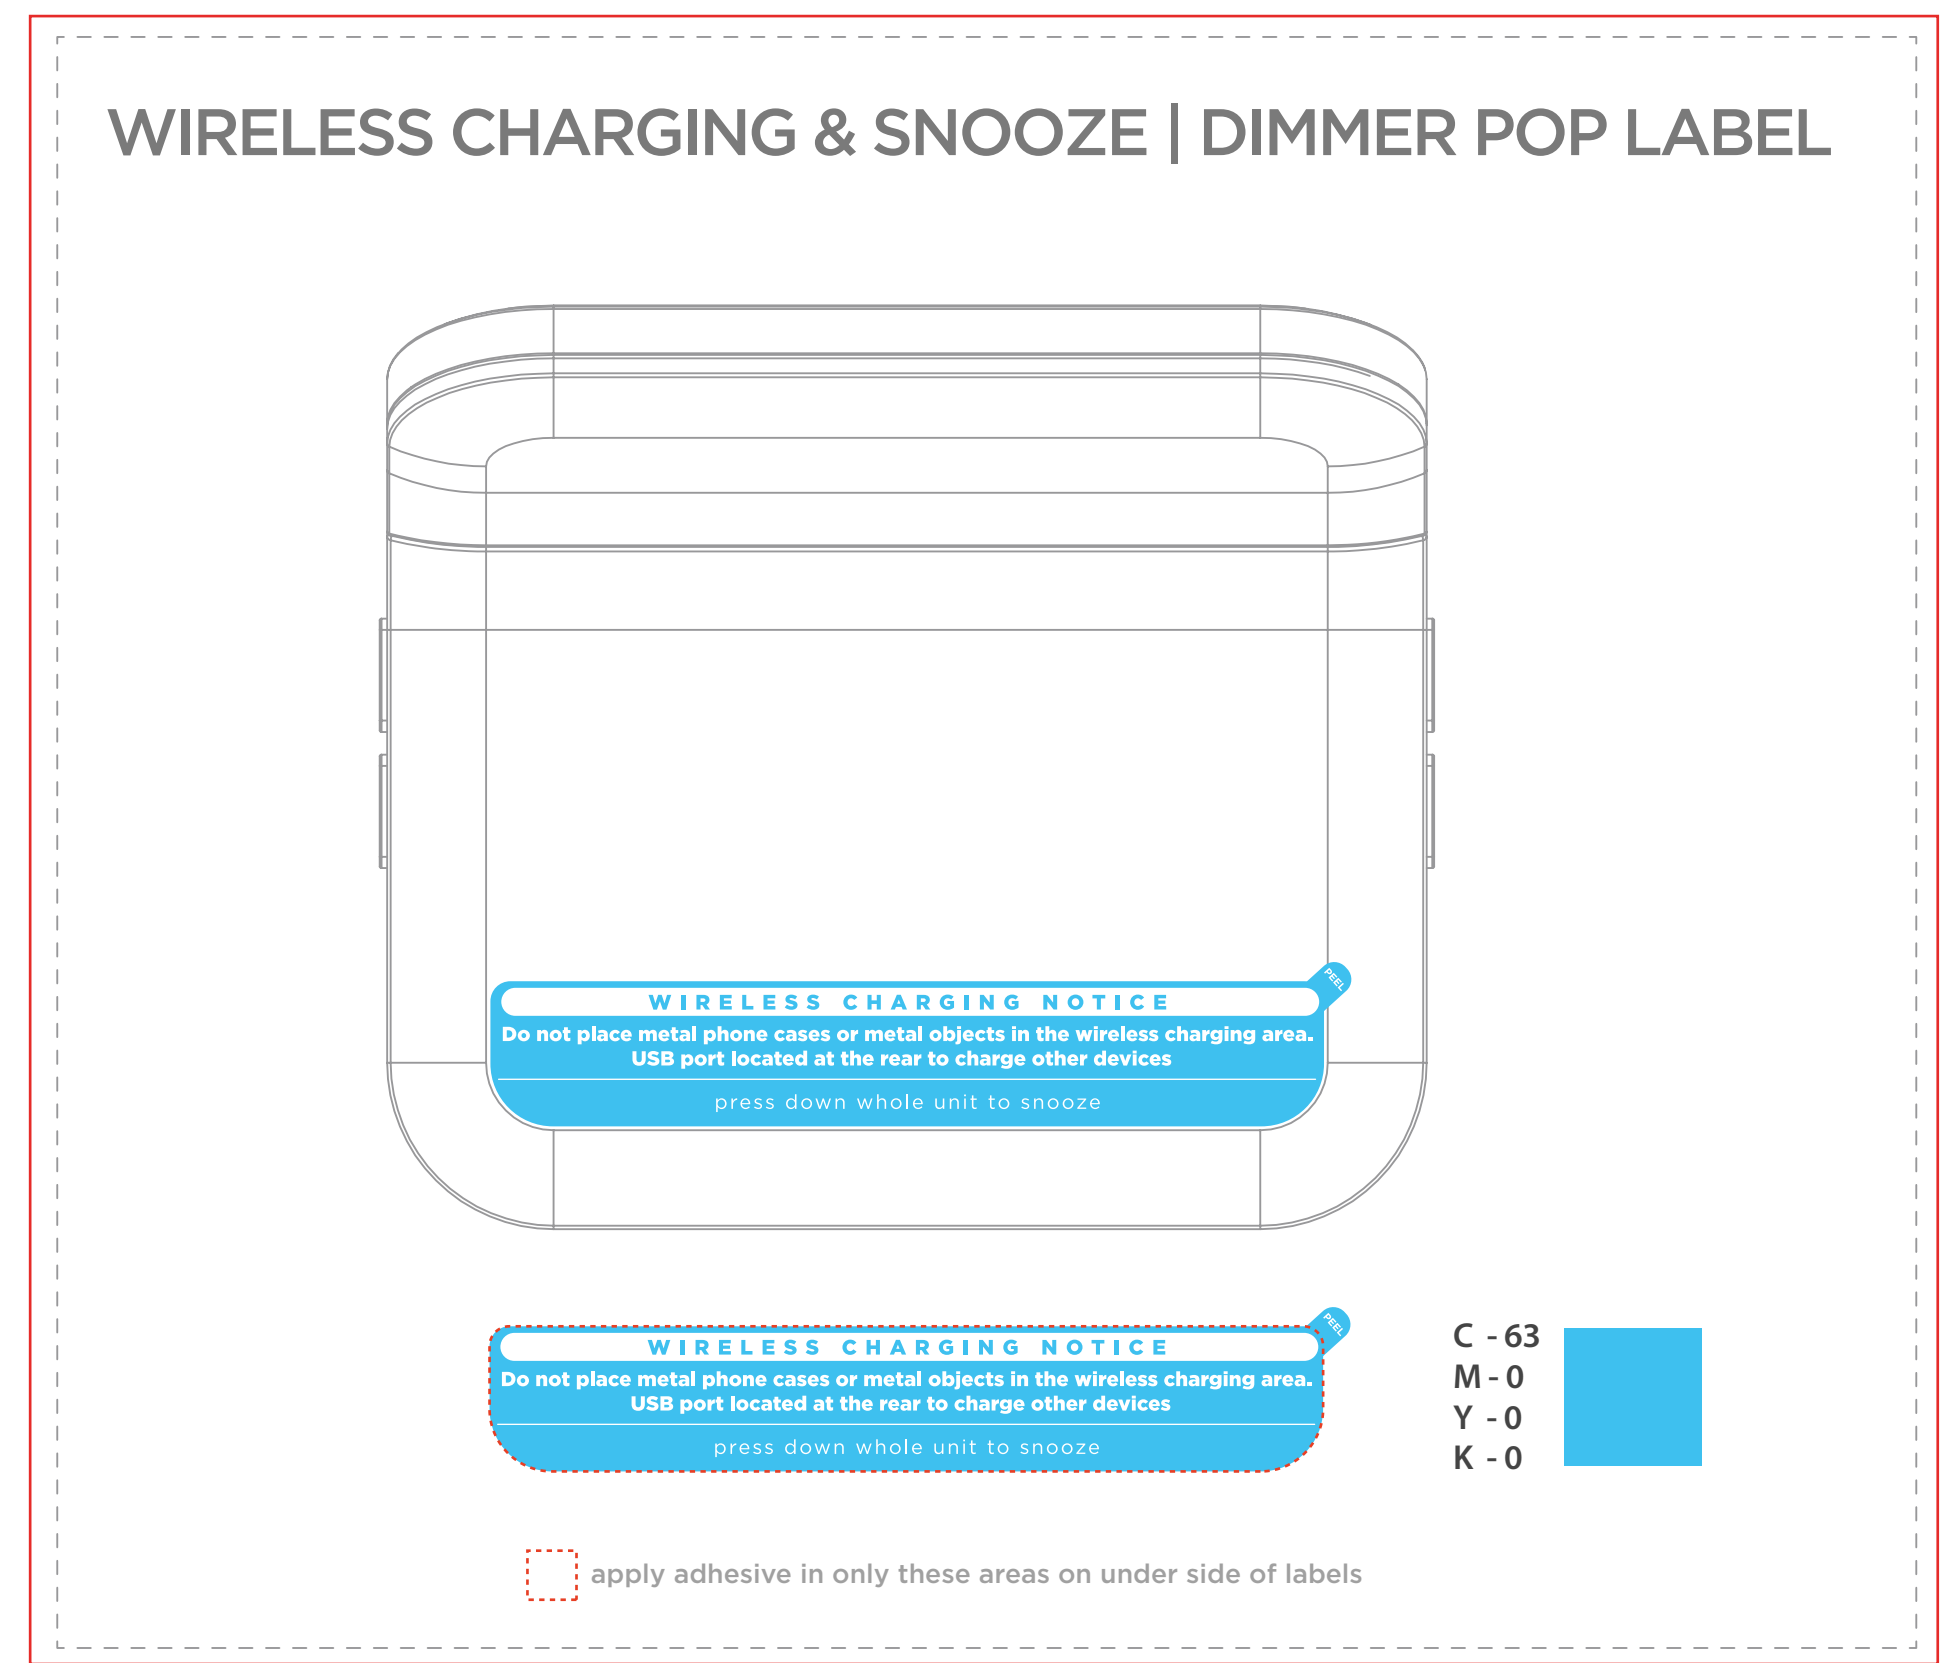

iW18 (T-IH10v3) new module + Guijin 9V 2.5A

Apr. 13, 2022

60mm Metallic Hot Stamped iHome Logo 60mm  
\*Center iHome Hot Stamp with 60mm on either side

US version

Int'l version

Laser Etched Date Code

MODEL PLATE

BATTERY DOOR

BLUE - Emboss 0.3mm  
PINK - Deboss 0.3mm  
GREEN - Screen Print: Black

<b>iHome GAW</b>	
Title: Compact Clock with Wireless Charging	
Version: 18	Model: iW18
Designer: Jacob Brosius	
Date: Apr. 13, 2022	