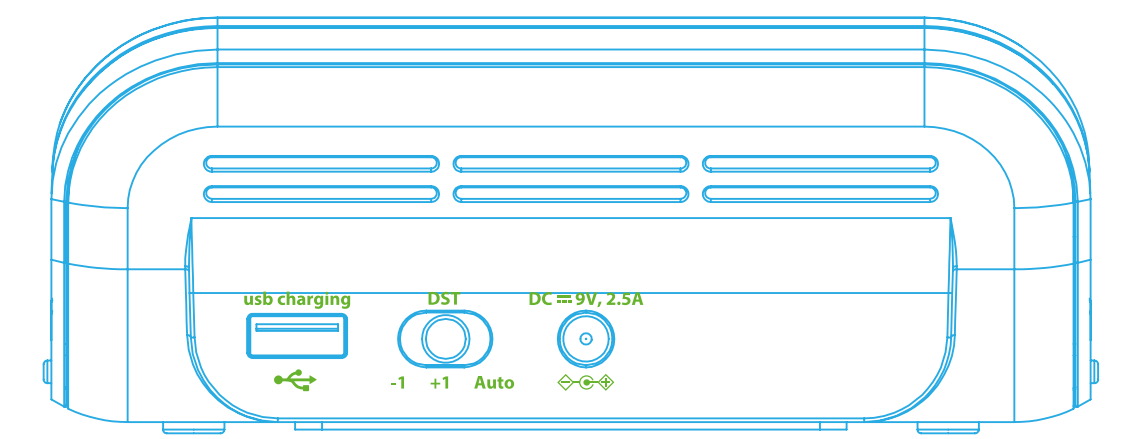

iW18 (T-IH10v3) new module + Guijin 9V 2.5A

Apr. 13, 2022

60mm Metallic Hot Stamped iHome Logo 60mm  
\*Center iHome Hot Stamp with 60mm on either side

US version

Int'l version

Laser Etched Date Code

MODEL PLATE

BATTERY DOOR

BLUE - Emboss 0.3mm  
PINK - Deboss 0.3mm  
GREEN - Screen Print: Black

<b>iHome GAW</b>	
Title: Compact Clock with Wireless Charging	
Version: 18	Model: iW18
Designer: Jacob Brosius	
Date: Apr. 13, 2022	