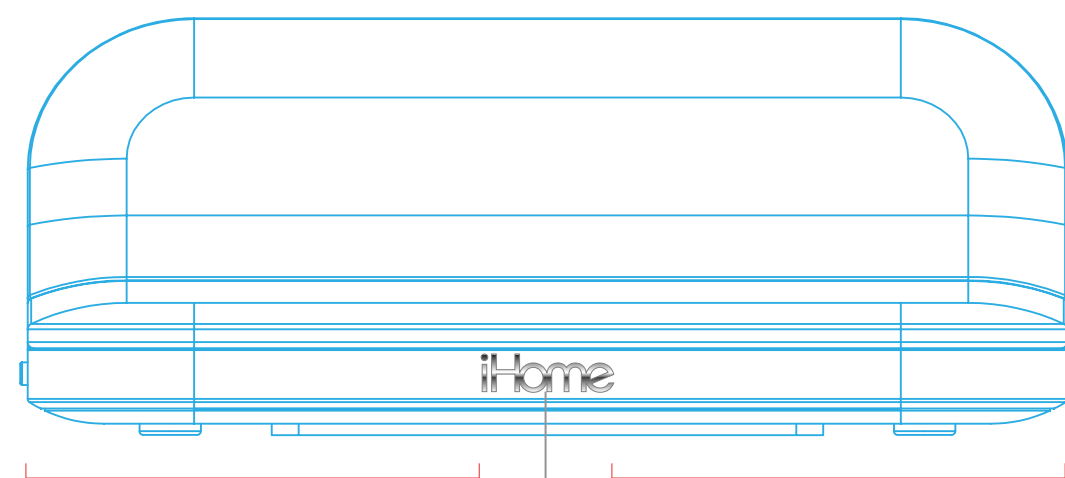

iW18 (T-IH10v3) new module + Guijin 9V 2.5A

Apr. 13, 2022

60mm Metallic Hot Stamped iHome Logo 60mm  
\*Center iHome Hot Stamp with 60mm on either side

US version

Int'l version

Laser Etched Date Code

MODEL PLATE

BATTERY DOOR

BLUE - Emboss 0.3mm  
PINK - Deboss 0.3mm  
GREEN - Screen Print: Black

<b>iHome GAW</b>	
Title: Compact Clock with Wireless Charging	
Version: 18	Model: iW18
Designer: Jacob Brosius	
Date: Apr. 13, 2022	