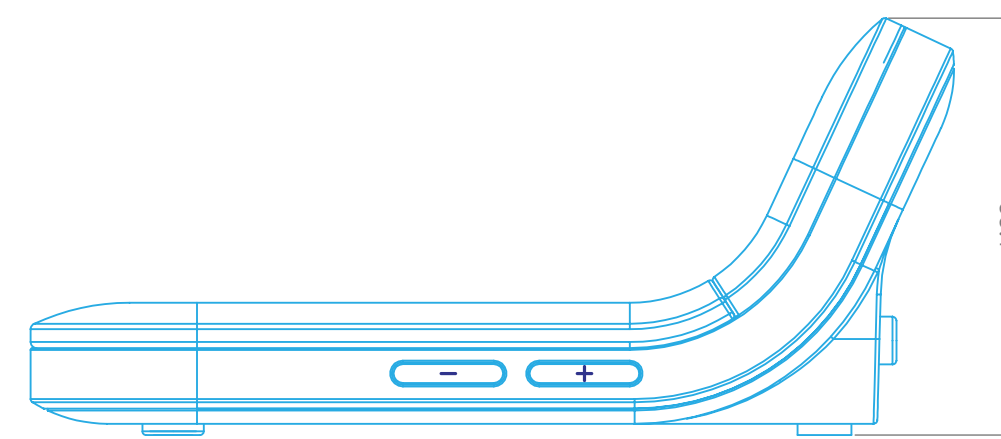

iW18 (T-IH10v3) new module + Guijin 9V 2.5A

Apr. 13, 2022

60mm Metallic Hot Stamped iHome Logo 60mm  
\*Center iHome Hot Stamp with 60mm on either side

US version

Int'l version

Laser Etched Date Code

MODEL PLATE

BATTERY DOOR

BLUE - Emboss 0.3mm  
PINK - Deboss 0.3mm  
GREEN - Screen Print: Black

<b>iHome GAW</b>	
Title: Compact Clock with Wireless Charging	
Version: 18	Model: iW18
Designer: Jacob Brosius	
Date: Apr. 13, 2022	