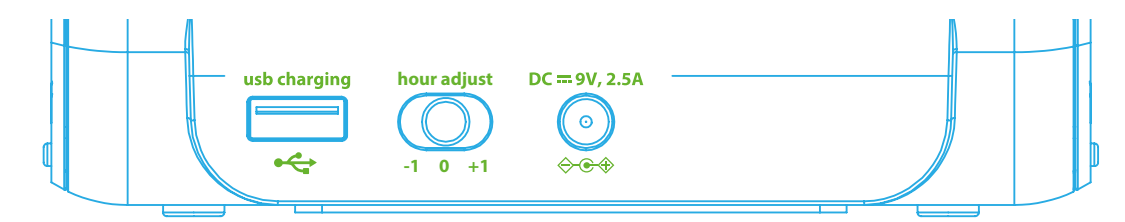

iW18 (T-IH10v3) new module + Guijin 9V 2.5A

Apr. 13, 2022

60mm Metallic Hot Stamped iHome Logo 60mm  
\*Center iHome Hot Stamp with 60mm on either side

US version

Int'l version

Laser Etched Date Code

MODEL PLATE

BATTERY DOOR

BLUE - Emboss 0.3mm  
PINK - Deboss 0.3mm  
GREEN - Screen Print: Black

<b>iHome GAW</b>	
Title: Compact Clock with Wireless Charging	
Version: 18	Model: iW18
Designer: Jacob Brosius	
Date: Apr. 13, 2022	