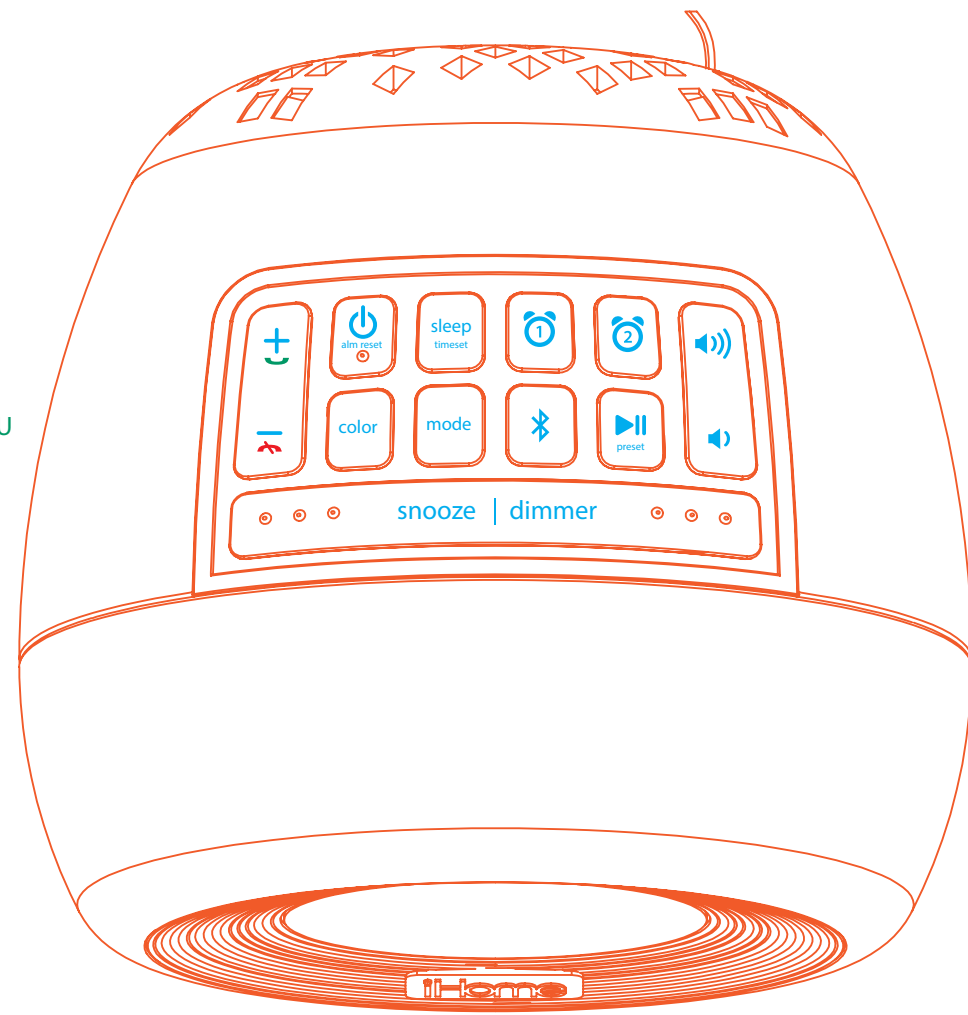

**iHome**

Title: GAW	
Version: V2	Model #: iBT290
Designer: Sunki Jeon	
Date: 09.30.16	

**CONFIDENTIAL and PROPRIETARY:** The information contained herein including, but not limited to the products, renderings, concepts and designs comprise intellectual property of SDI Technologies Inc. and shall be kept confidential and shall not be used or disclosed by the recipient without the written authority of SDI Technologies Inc.

RED = silkscreen / PMS 200 U  
 GREEN = silkscreen / PMS 368 U

Silkscreen = Silver

Sept 29, 2016

iBT290 International Version