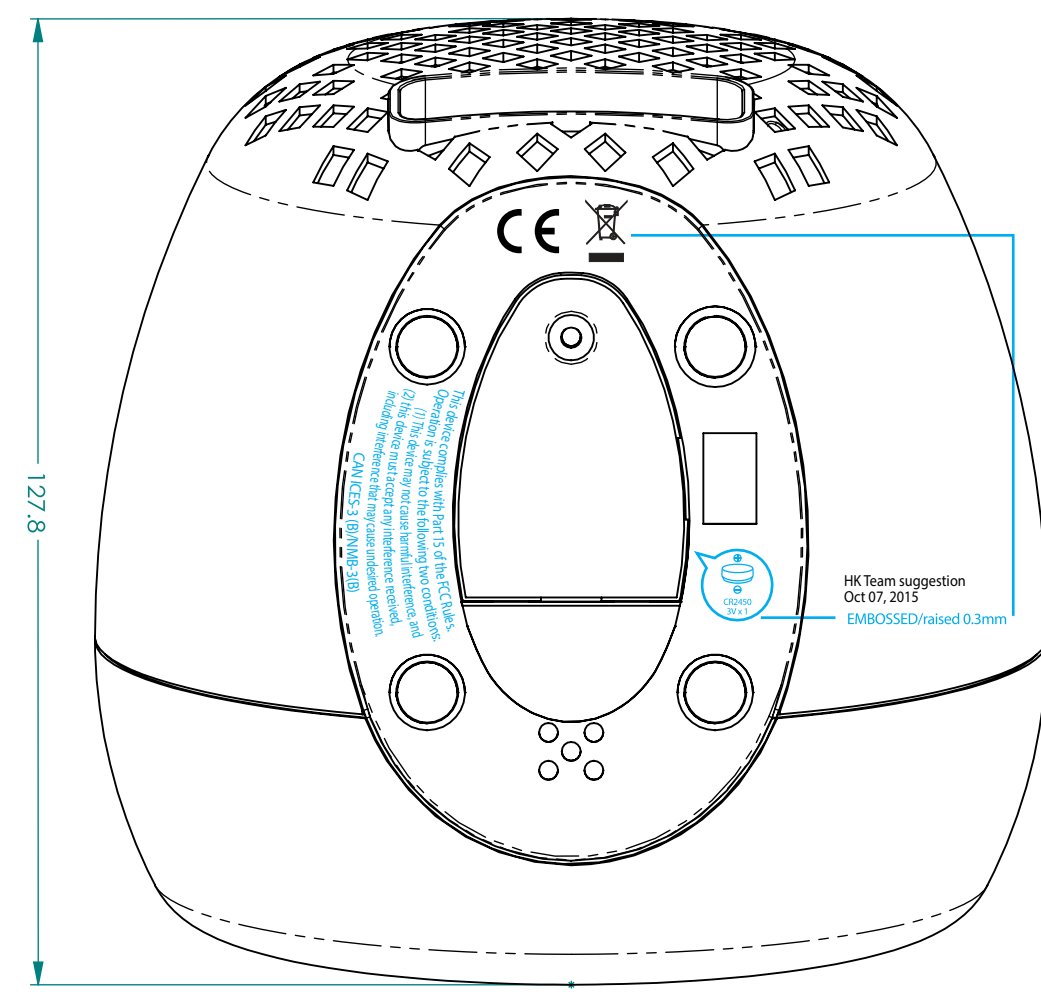

**iHome**

Title: GAW	
Version: V2	Model #: iBT290
Designer: Sunki Jeon	
Date: 09.30.16	

**CONFIDENTIAL and PROPRIETARY:** The information contained herein including, but not limited to the products, renderings, concepts and designs comprise intellectual property of SDI Technologies Inc. and shall be kept confidential and shall not be used or disclosed by the recipient without the written authority of SDI Technologies Inc.

RED = silkscreen / PMS 200 U  
 GREEN = silkscreen / PMS 368 U

Silkscreen = Silver

Sept 29, 2016

iBT290 International Version