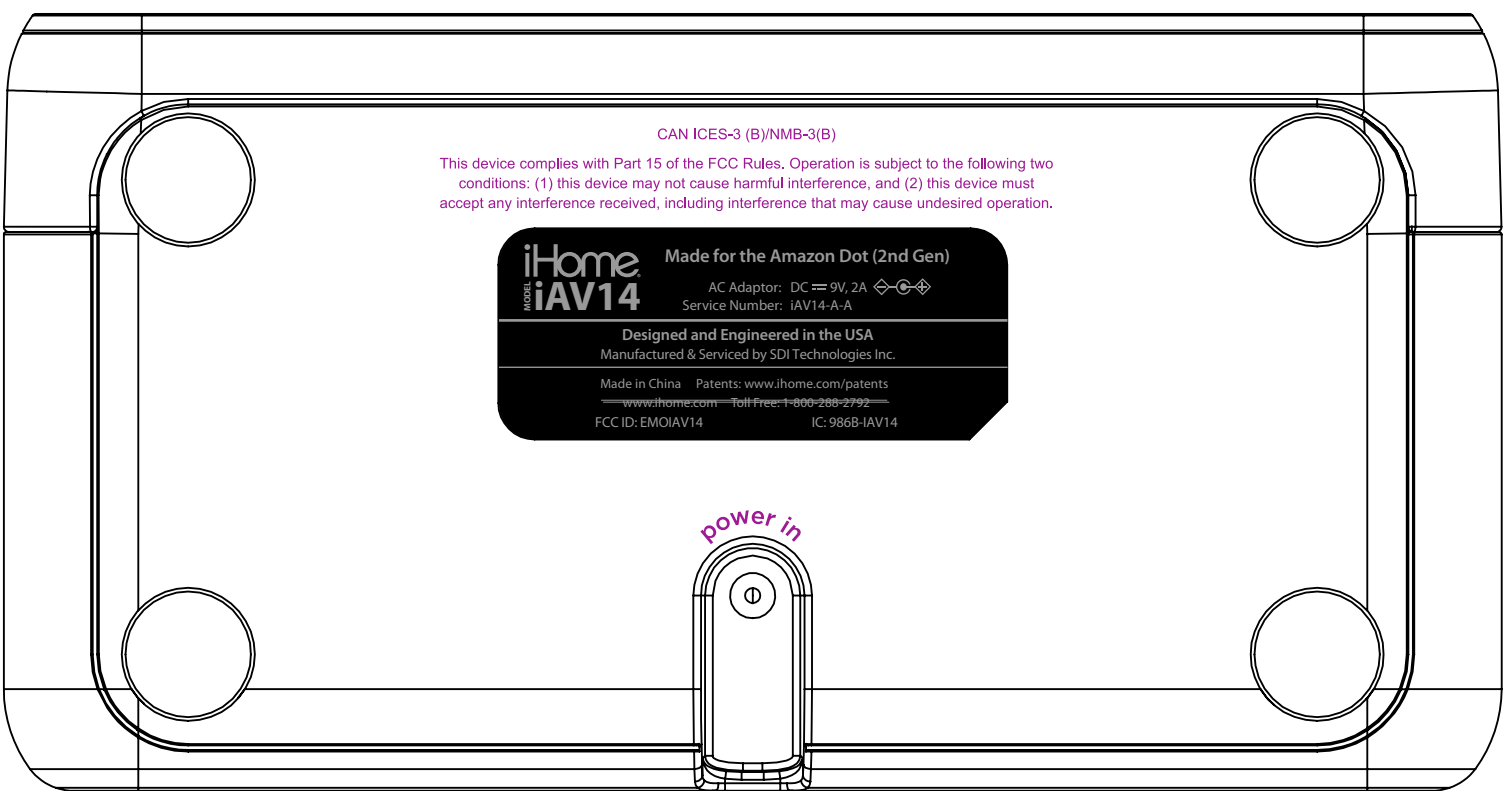

BUTTON CONSTRUCTION - BUTTONS MOLDED ON CLOTH

PINK - silkscreen
 *FOLLOW /DL COLOR SPECIFIED
 PRINT FOR ALL PRINTED ICONS ON PRODUCT.

BLUE - deboss 0.3mm
GREEN - Lasercut And backlit
PURPLE - Emboss 0.3mm

Alexa Light Bar, 75mm x 1.5mm
 (RGB LED Light Evenly Diffused across light bar)

PINK - silkscreen
 *FOLLOW /DL COLOR SPECIFIED
 PRINT FOR ALL PRINTED ICONS ON PRODUCT.

BLUE - deboss 0.3mm
GREEN - Lasercut And backlit
PURPLE - Emboss 0.3mm

iHome		GAW	
Title: Alexa-enabled Bedside Alarm Clock w/ USB Charging			
Version: 1		Model #: iAV14	
Designer: Eric Holzer			
Date: 02.08.2018			
CONFIDENTIAL and PROPRIETARY: The information contained herein including, but not limited to the products, renderings, concepts and designs comprise intellectual property of SDI Technologies Inc. and shall be kept confidential and shall not be used or disclosed by the recipient without the written authority of SDI Technologies Inc.			