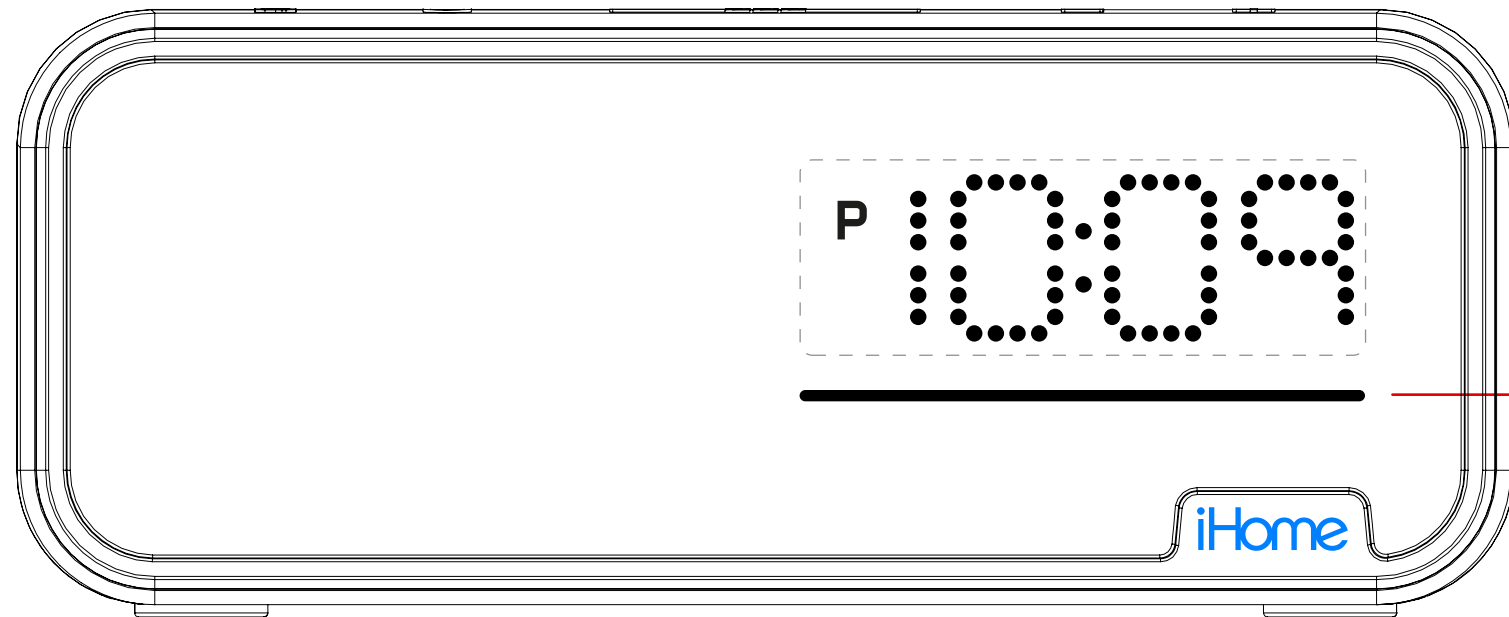

BUTTON CONSTRUCTION - BUTTONS MOLDED ON CLOTH

PINK - silkscreen
 *FOLLOW /DL COLOR SPECIFIED
 PRINT FOR ALL PRINTED ICONS ON PRODUCT.

BLUE - deboss 0.3mm
GREEN - Lasercut And backlit
PURPLE - Emboss 0.3mm

Alexa Light Bar, 75mm x 1.5mm
 (RGB LED Light Evenly Diffused across light bar)

PINK - silkscreen
 *FOLLOW /DL COLOR SPECIFIED
 PRINT FOR ALL PRINTED ICONS ON PRODUCT.

BLUE - deboss 0.3mm
GREEN - Lasercut And backlit
PURPLE - Emboss 0.3mm