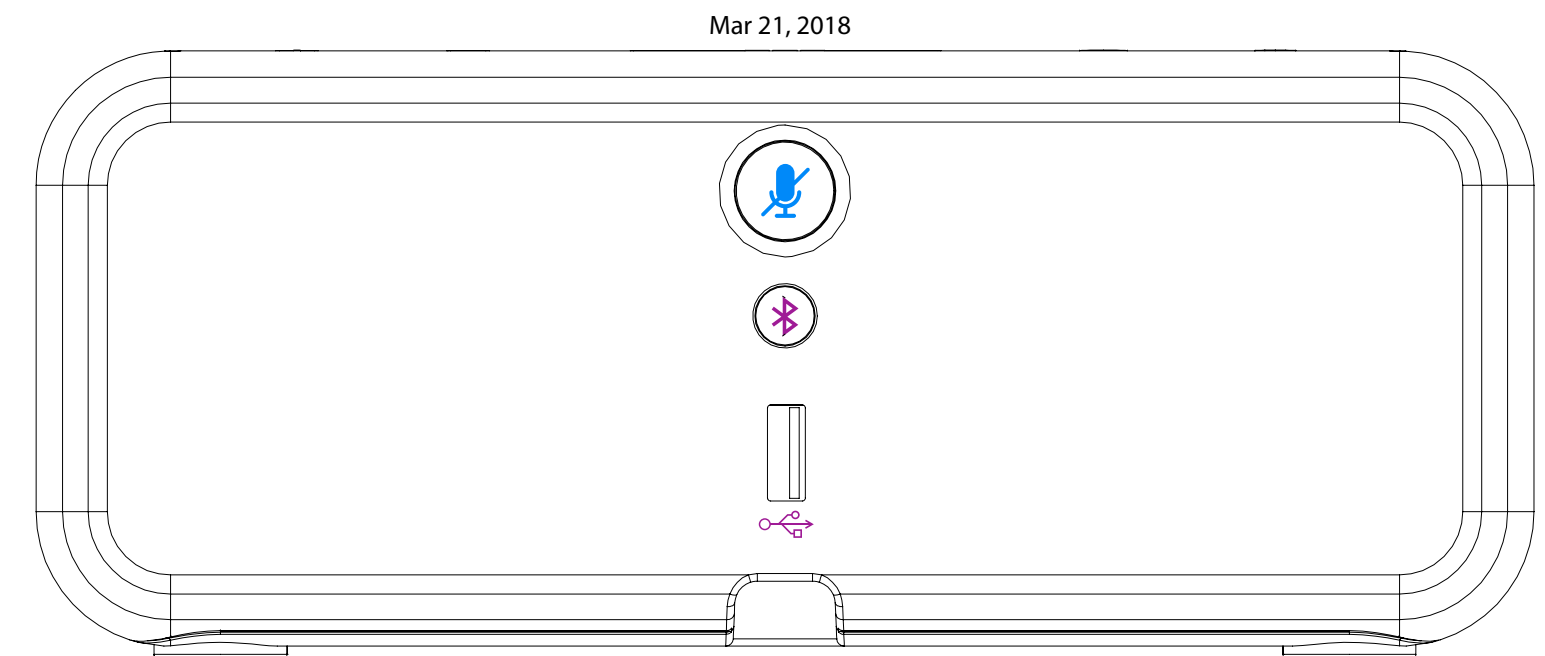

BUTTON CONSTRUCTION - BUTTONS MOLDED ON CLOTH

PINK - silkscreen
 *FOLLOW /DL COLOR SPECIFIED
 PRINT FOR ALL PRINTED ICONS ON PRODUCT.

BLUE - deboss 0.3mm
GREEN - Lasercut And backlit
PURPLE - Emboss 0.3mm

Alexa Light Bar, 75mm x 1.5mm
 (RGB LED Light Evenly Diffused across light bar)

PINK - silkscreen
 *FOLLOW /DL COLOR SPECIFIED
 PRINT FOR ALL PRINTED ICONS ON PRODUCT.

BLUE - deboss 0.3mm
GREEN - Lasercut And backlit
PURPLE - Emboss 0.3mm