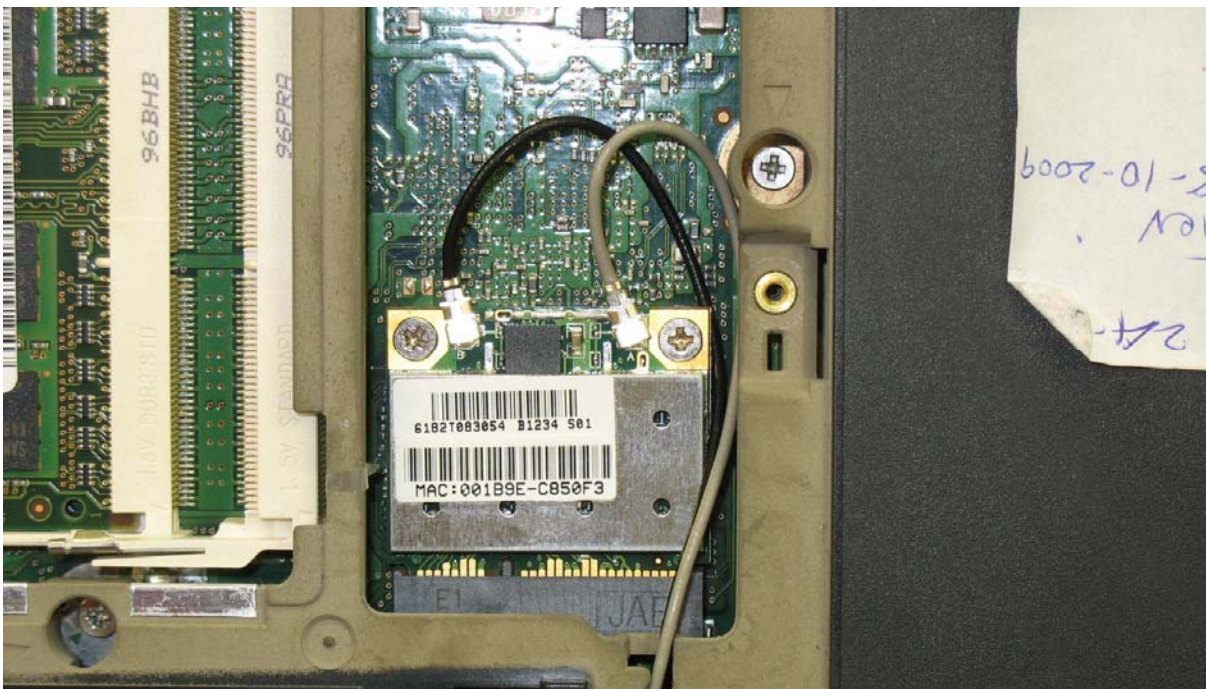

APPENDIX A1 TEST SAMPLE PHOTOGRAPHS

T900 / TH900 Host - Conventional Laptop Configuration

T900 / TH900 Host - Tablet Configuration

APPENDIX A2 TEST SAMPLE PHOTOGRAPHS

Model: AR5BHB92 – WLAN Module

Front

Back

APPENDIX A3 TEST SAMPLE PHOTOGRAPHS

Battery 1

Battery 2

AR5BHB92 inside the Fujitsu TABLET Computer

APPENDIX A4 TEST SETUP PHOTOGRAPHS

Secondary Landscape Position