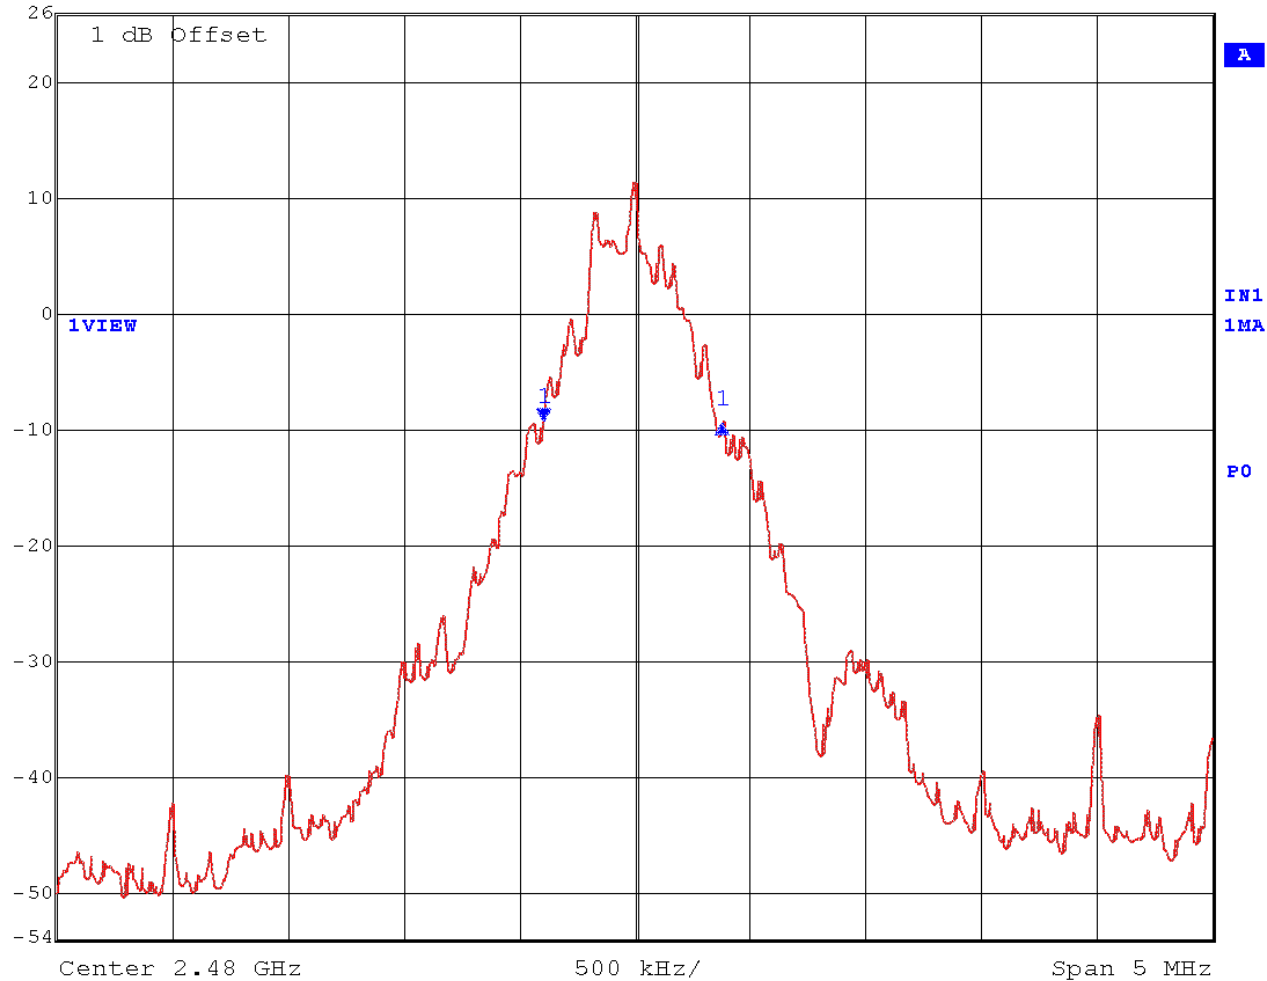

Date: 17.AUG.2005 15:01:27

20dB Bandwidth – Channel 40

	Delta 1 [T1]	RBW	30 kHz	RF Att	40 dB
Ref Lvl	-0.09 dB	VBW	100 kHz		
26 dBm	771.54308617 kHz	SWT	14 ms	Unit	dBm

Date: 17.AUG.2005 14:59:38

20dB Bandwidth – Channel 79

	Delta 1 [T1]	RBW	30 kHz	RF Att	40 dB
Ref Lvl	-0.18 dB	VBW	100 kHz		
26 dBm	771.54308617 kHz	SWT	14 ms	Unit	dBm

Date: 17.AUG.2005 14:57:16