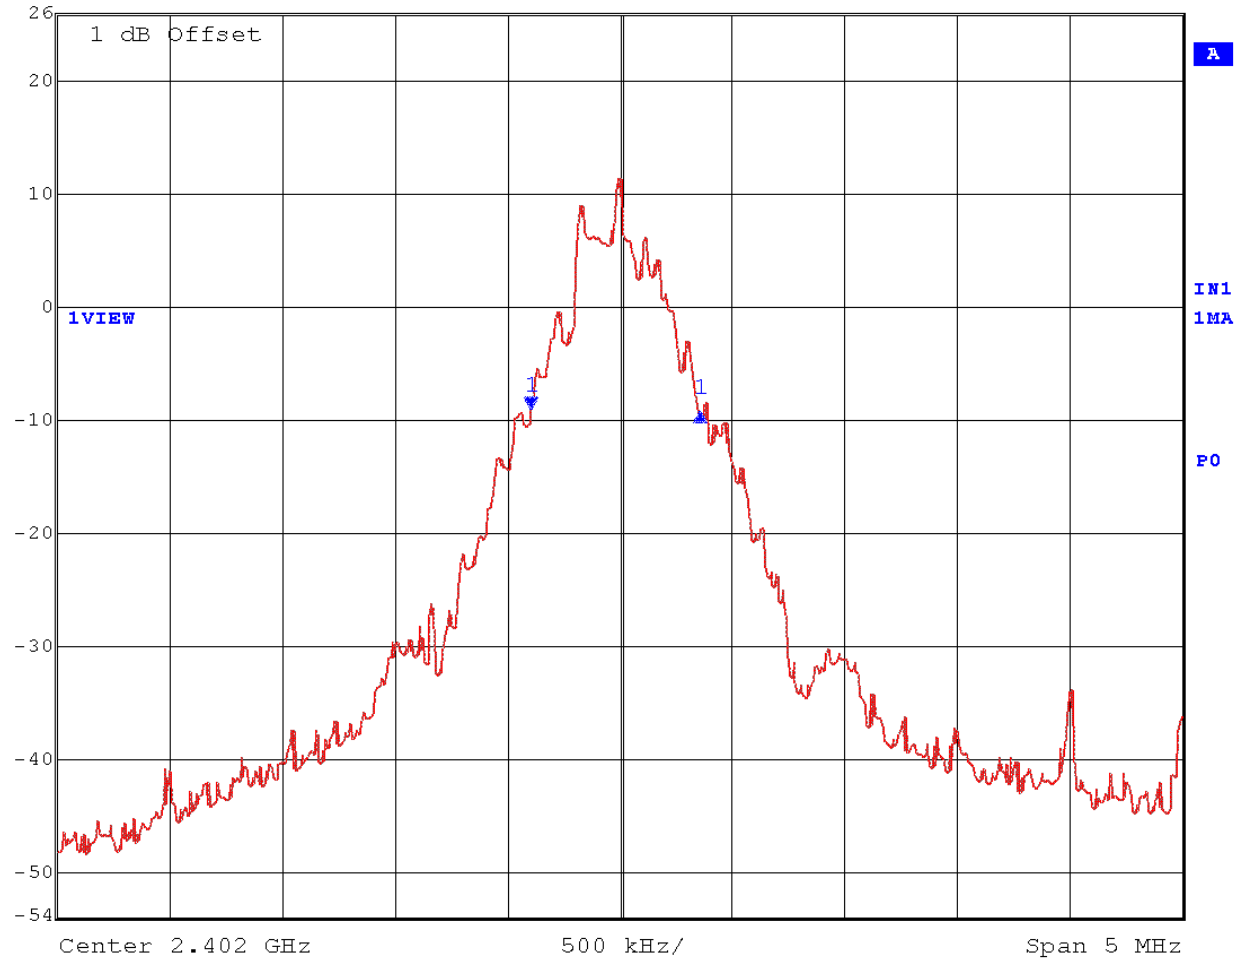

EMC Technologies Report Number: M050752_Cert_BT_WM3B2915ABG

APPENDIX J
20dB Bandwidth - Bluetooth

20dB Bandwidth – Channel 1

	Delta 1 [T1]	RBW	30 kHz	RF Att	40 dB
Ref Lvl	-0.09 dB	VBW	100 kHz		
26 dBm	751.50300601 kHz	SWT	14 ms	Unit	dBm

Date: 17.AUG.2005 15:01:27

20dB Bandwidth – Channel 40

	Delta 1 [T1]	RBW	30 kHz	RF Att	40 dB
Ref Lvl	-0.09 dB	VBW	100 kHz		
26 dBm	771.54308617 kHz	SWT	14 ms	Unit	dBm

Date: 17.AUG.2005 14:59:38

20dB Bandwidth – Channel 79

	Delta 1 [T1]	RBW	30 kHz	RF Att	40 dB
Ref Lvl	-0.18 dB	VBW	100 kHz		
26 dBm	771.54308617 kHz	SWT	14 ms	Unit	dBm

Date: 17.AUG.2005 14:57:16