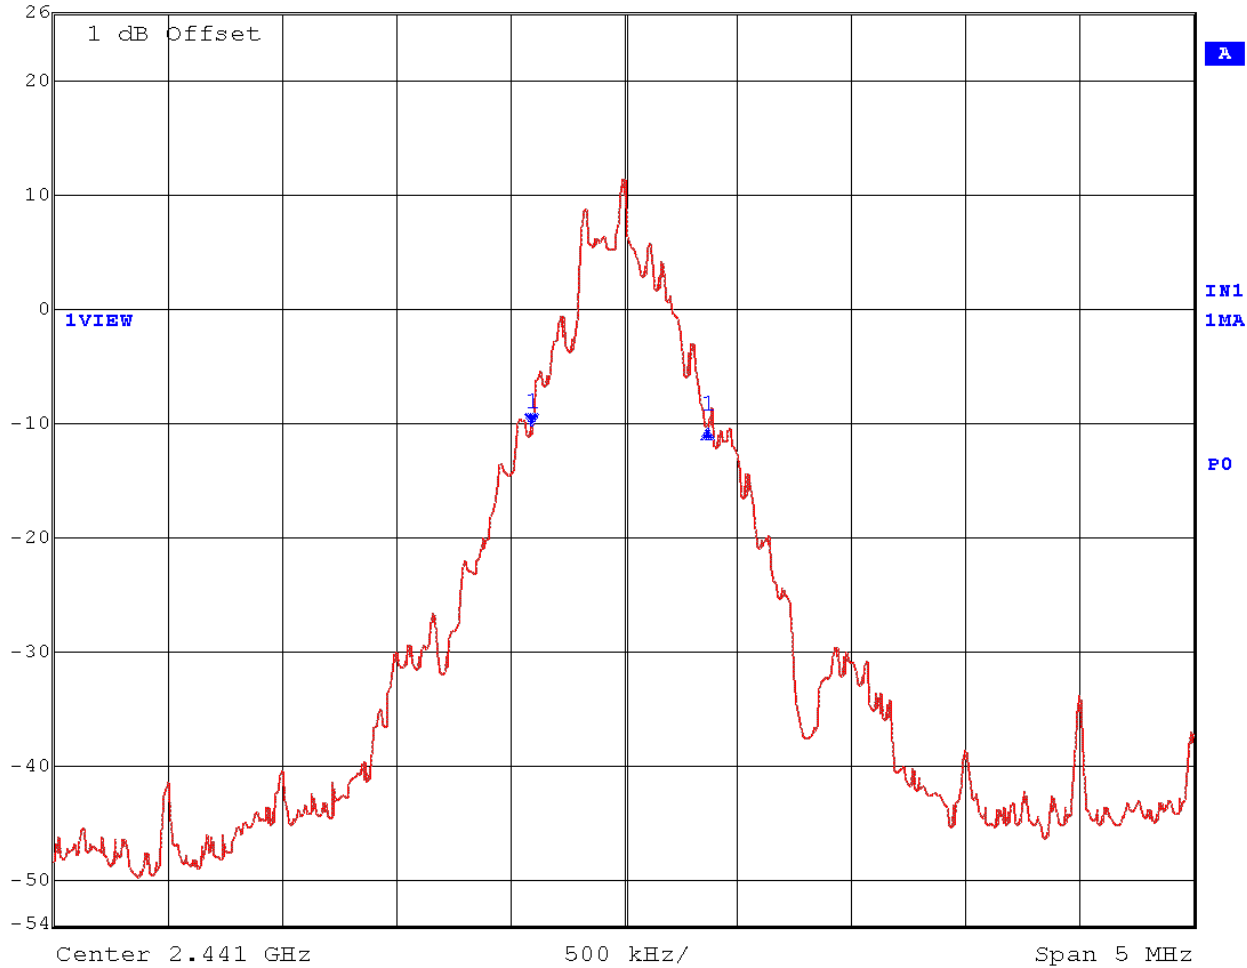

EMC Technologies Report Number: M050752_Cert_BT_WM3B2915ABG

APPENDIX J
20dB Bandwidth - Bluetooth

20dB Bandwidth – Channel 1

	Delta 1 [T1]	RBW	30 kHz	RF Att	40 dB
Ref Lvl	-0.09 dB	VBW	100 kHz		
26 dBm	751.50300601 kHz	SWT	14 ms	Unit	dBm

Date: 17.AUG.2005 15:01:27

20dB Bandwidth – Channel 40

	Delta 1 [T1]	RBW	30 kHz	RF Att	40 dB
Ref Lvl	-0.09 dB	VBW	100 kHz		
26 dBm	771.54308617 kHz	SWT	14 ms	Unit	dBm

Date: 17.AUG.2005 14:59:38

20dB Bandwidth – Channel 79

	Delta 1 [T1]	RBW	30 kHz	RF Att	40 dB
Ref Lvl	-0.18 dB	VBW	100 kHz		
26 dBm	771.54308617 kHz	SWT	14 ms	Unit	dBm

Date: 17.AUG.2005 14:57:16