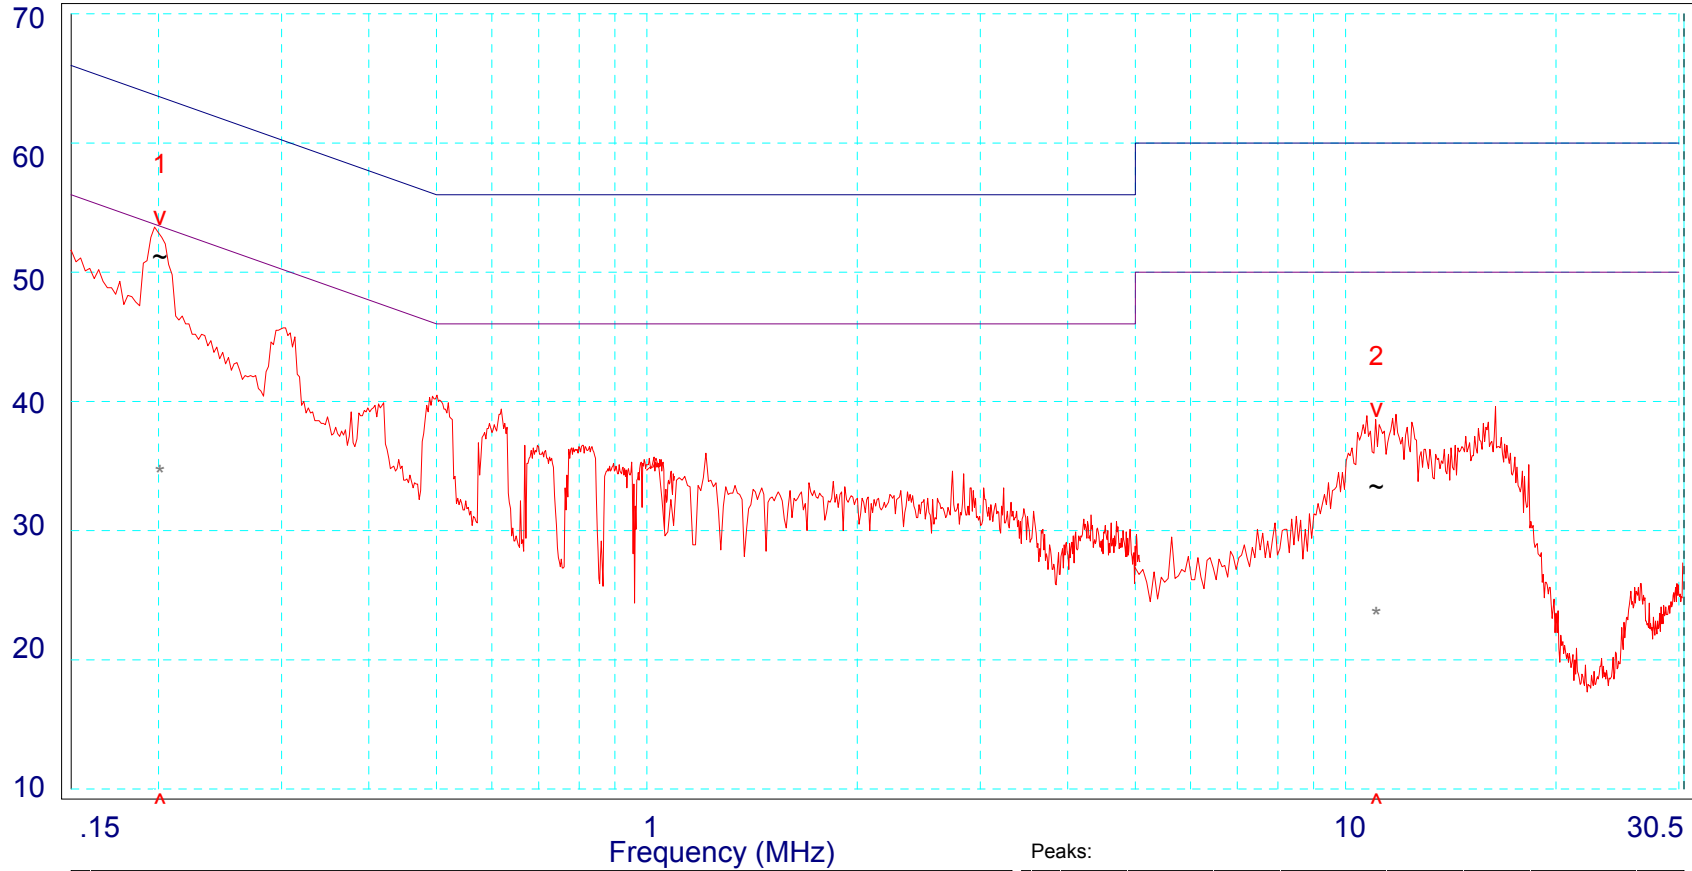

EMC Technologies Pty. Ltd. - Global Product Certification

Conducted Emissions (dBuV)

Job No:M040842

r:\PCF\M040842f_2.PCF

Test Date: 30-08-04

GRAPH No. 2

Fujitsu Australia Limited
Calexico 11abg + Ocampa3
Conducted Emissions 115V 60Hz
Neutral Line

Peaks:

No	Freq (MHz)	Peak (dBuV)	Qp Val	FCC_BQPndL1 (dBuV)	(dB)	Av Val (dBuV)	FCC_BAVNdL2 (dBuV)	(dB)
1	0.201	53.6	50.3	63.6	-13.2	33.5	53.6	-20.1
2	11.07	38.6	32.5	60.0	-27.5	22.5	50.0	-27.5

Limits:
FCC_BQPN FCC PART 15 CLASS B CONDUCTED QP LIMITS (2002)
FCC_BAVN FCC PART 15 CLASS B CONDUCTED AVERAGE LIMIT (2002) Neutral Line

Legend:

Ver 5.5 Build 93
conducted lab 3
t:L0190405 c1:C1450505 c2:C1500605 p:NONE a:L0170105
Site ID: Room#3,57 Assembly Drv. Tullamarine, VIC
Test Officer:Olivia Laskowski

Source:
M040842c 16 17 18

Melbourne- 57 Assembly Drv Tullamarine, 3043, Vic, Australia Ph+(613) 9335 3333 Fax+(613) 9338 9260
Sydney----- 16,6 Gladstone Rd Castle Hill, 2154, NSW, Australia Ph+(612) 9899 4599 Fax+(612) 9899 4019