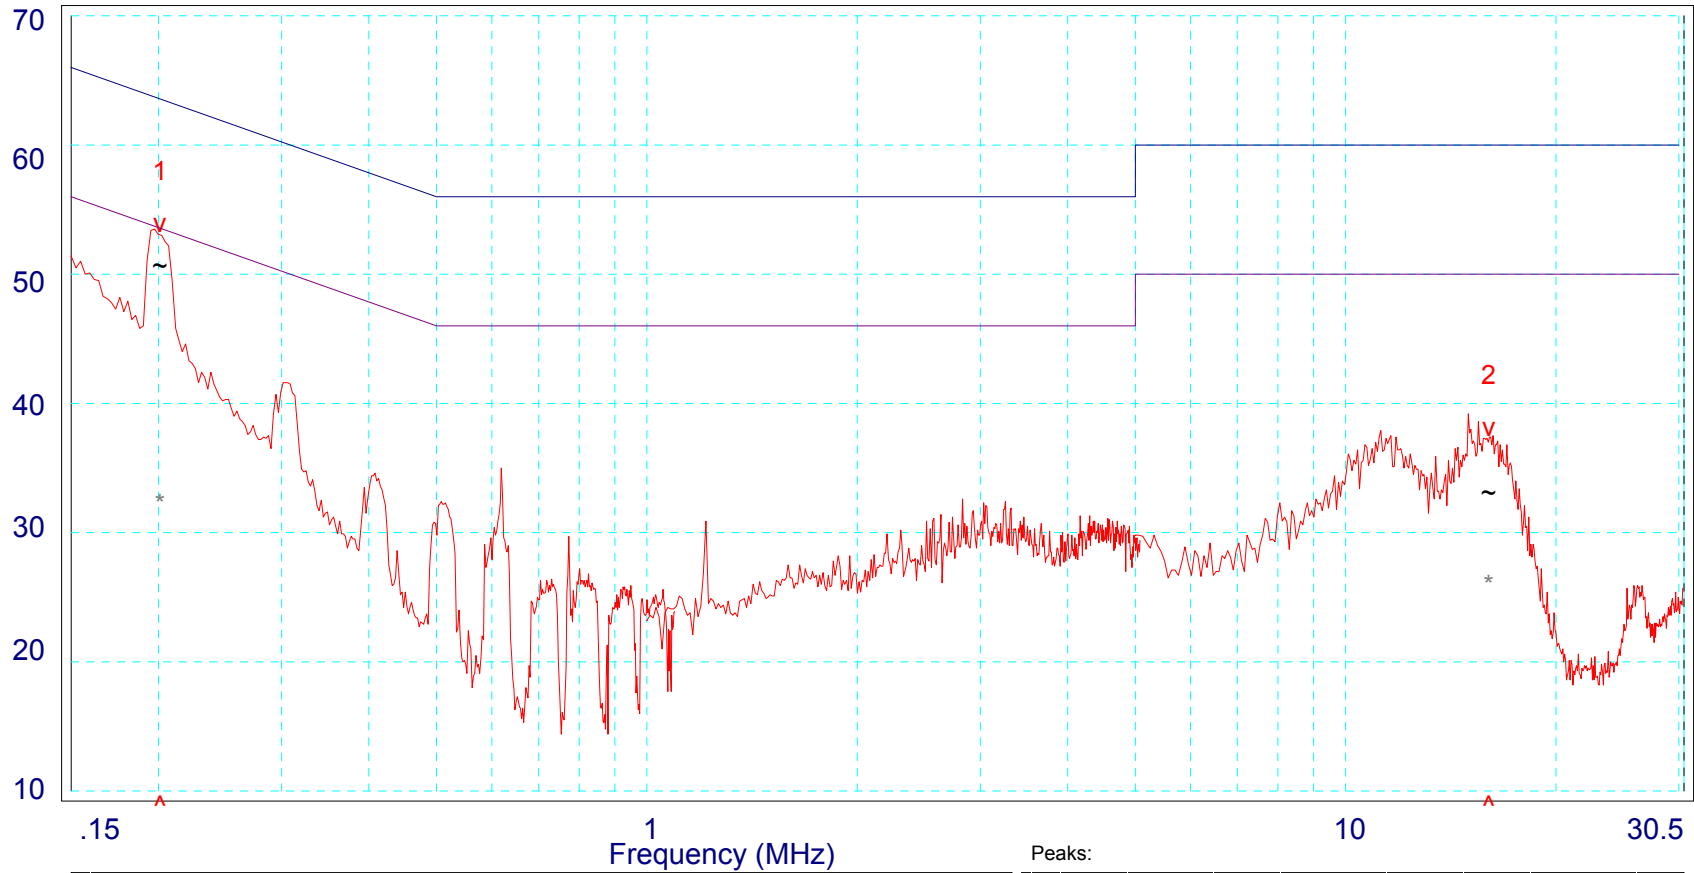

EMC Technologies Pty. Ltd. - Global Product Certification

Conducted Emissions (dBuV)

Job No:M040842

r:\PCF\M040842f_1.PCF

Test Date: 30-08-04

GRAPH No. 1

Fujitsu Australia Limited
Calexico 11abg + Ocampa3
Conducted Emissions 115V 60Hz
Active Line

No	Freq (MHz)	Peak (dBuV)	Qp Val	FCC_BQPndL1 (dBuV)	(dB)	Av Val (dBuV)	FCC_BAVNdL2 (dBuV)	(dB)
1	0.201	53.1	49.8	63.6	-13.8	31.4	53.6	-22.2
2	16.02	37.3	32.2	60.0	-27.8	25.1	50.0	-24.9

Limits:
FCC_BQPn FCC PART 15 CLASS B CONDUCTED QP LIMITS (2002)
FCC_BAVN FCC PART 15 CLASS B CONDUCTED AVERAGE LIMIT (2002) Active Line

Legend:

Ver 5.5 Build 93
conducted lab 3
t:L0190405 c1:C1450505 c2:C1500605 p:NONE a:L0170105
Site ID: Room#3,57 Assembly Drv. Tullamarine, VIC
Test Officer:Olivia Laskowski

Source:
M040842c 13 14 15

Melbourne- 57 Assembly Drv Tullamarine, 3043, Vic, Australia Ph+(613) 9335 3333 Fax+(613) 9338 9260
Sydney----- 16,6 Gladstone Rd Castle Hill, 2154, NSW, Australia Ph+(612) 9899 4599 Fax+(612) 9899 4019