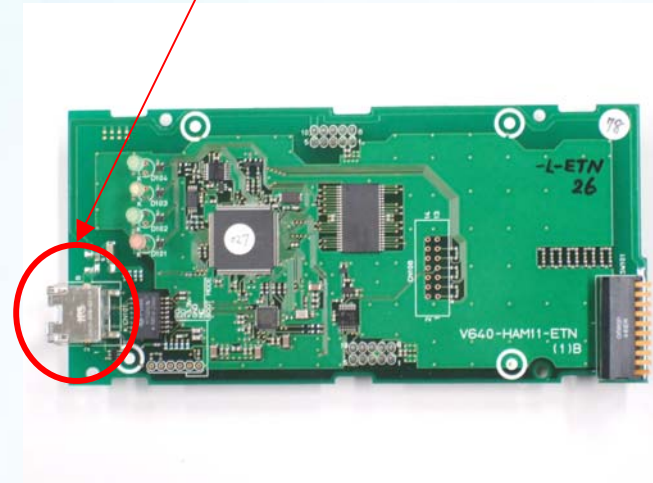

Difference between V640-HAM11-L and V640-HAM11-L-ETN

There is a difference of communication port with a host between V640-HAM11-L and V640-HAM11-L-ETN.

■ V640-HAM11-L

RS232C, RS485

Inside of V640-HAM11-L

■ V640-HAM11-L-ETN

Ethernet

Inside of V640-HAM11-L-ETN