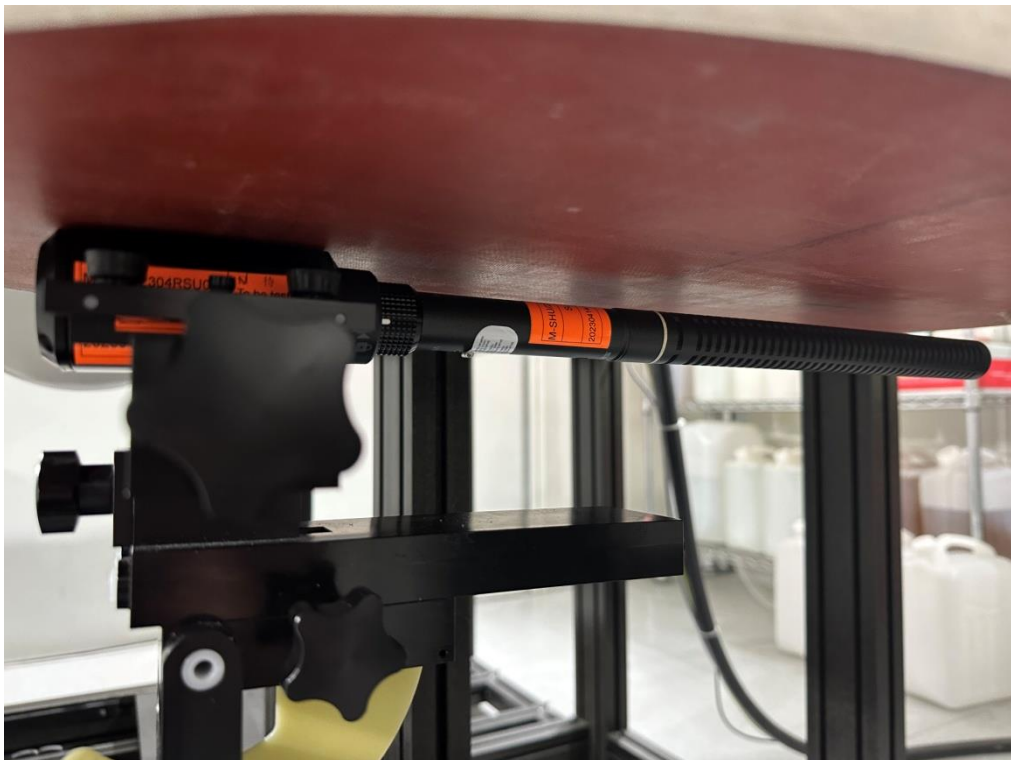

## RF Test Setup Photo

Description: Front View of Conducted Emission Test Setup for Power Port

Description: Back View of Conducted Emission Test Setup for Power Port

Description: Radiated Spurious Emission Test Setup for Below 1GHz

Description: Radiated Spurious Emission Test Setup for Above 1GHz

Description: Conducted Test Setup

## SAR Test Setup Photograph

Description: Body Front Position with 0mm gap

Description: Body Back Position with 0mm gap

Description: Body Left Position with 0mm gap

Description: Body Right Position with 0mm gap

Description: Body Back with holster Position with 0mm gap