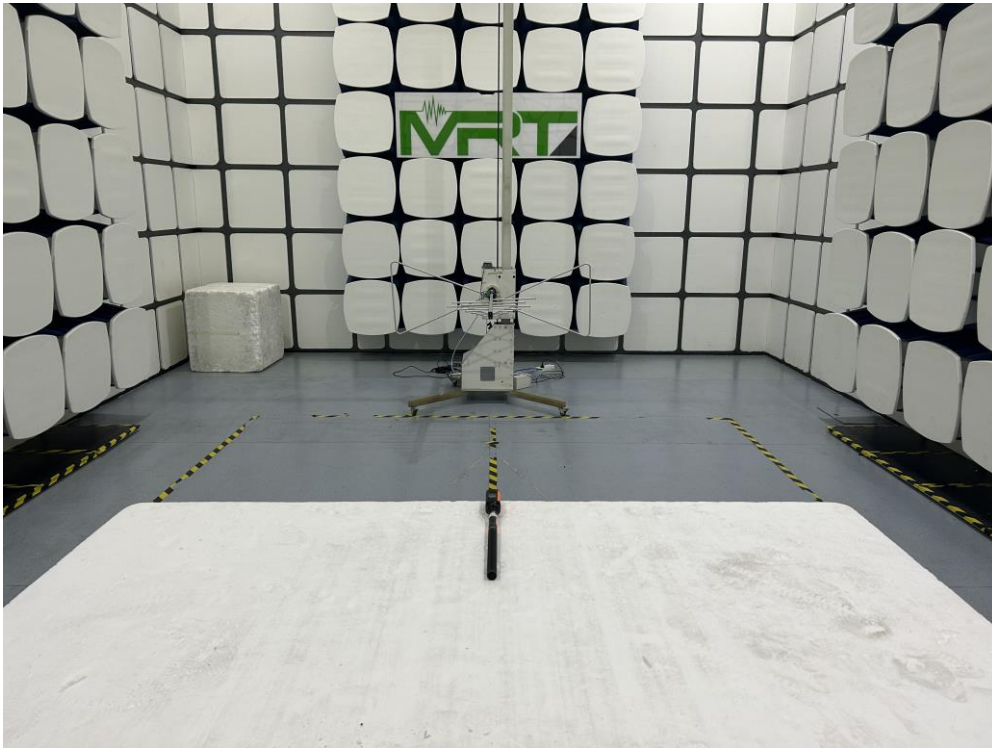

## RF Test Setup Photo

Description: Front View of Conducted Emission Test Setup for Power Port

Description: Back View of Conducted Emission Test Setup for Power Port

Description: Radiated Spurious Emission Test Setup for Below 1GHz

Description: Radiated Spurious Emission Test Setup for Above 1GHz

Description: Conducted Test Setup

## SAR Test Setup Photograph

Description: Body Front Position with 0mm gap

Description: Body Back Position with 0mm gap

Description: Body Left Position with 0mm gap

Description: Body Right Position with 0mm gap