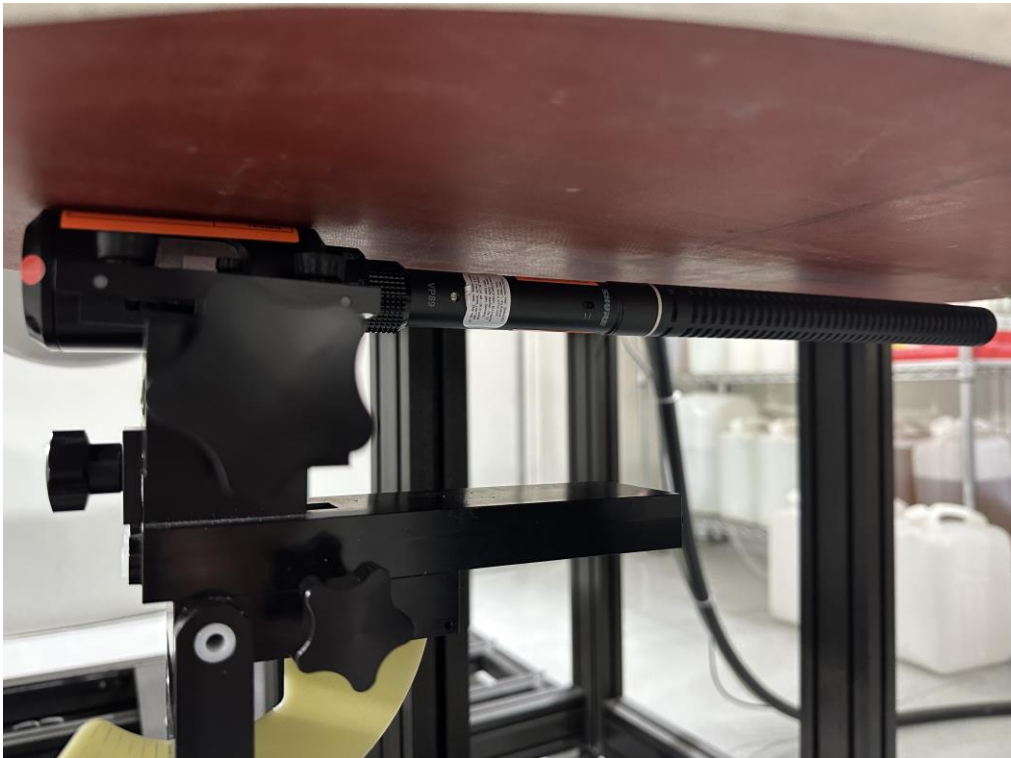

## RF Test Setup Photo

Description: Front View of Conducted Emission Test Setup for Power Port

Description: Back View of Conducted Emission Test Setup for Power Port

Description: Radiated Spurious Emission Test Setup for Below 1GHz

Description: Radiated Spurious Emission Test Setup for Above 1GHz

Description: Conducted Test Setup

## SAR Test Setup Photograph

Description: Body Front Position with 0mm gap

Description: Body Back Position with 0mm gap

Description: Body Left Position with 0mm gap

Description: Body Right Position with 0mm gap

Description: Body Back with holster Position with 0mm gap