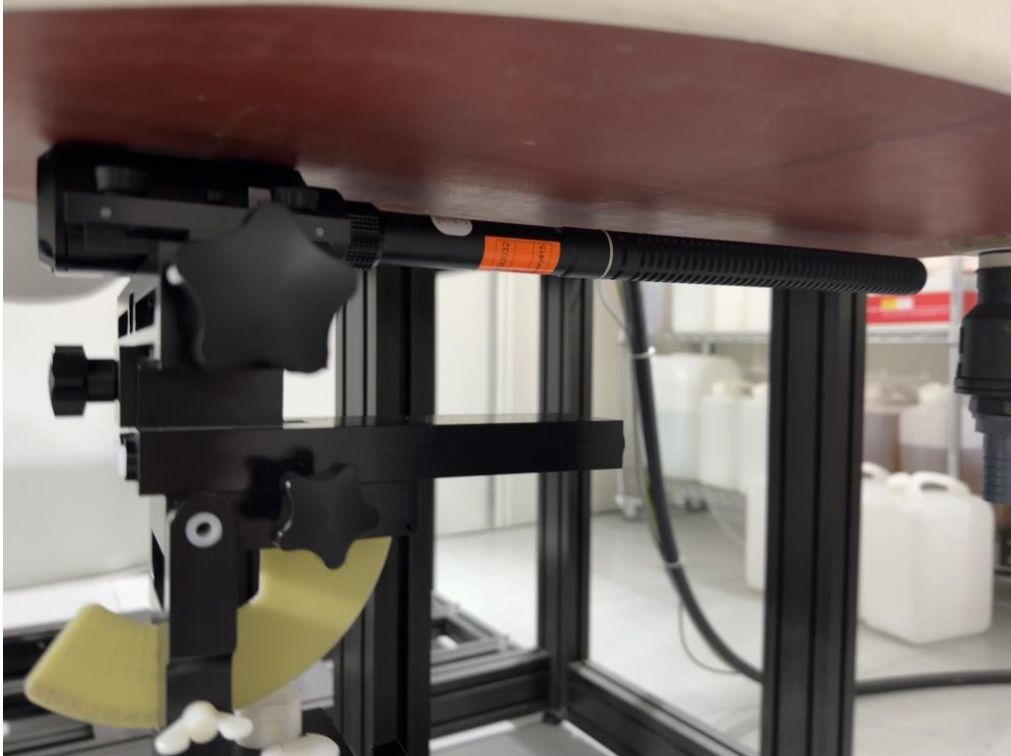

## RF Test Setup Photo

Description: Front View of Conducted Emission Test Setup for Power Port

Description: Back View of Conducted Emission Test Setup for Power Port

Description: Radiated Spurious Emission Test Setup for Below 1GHz

Description: Radiated Spurious Emission Test Setup for Above 1GHz

Description: Conducted Test Setup

## SAR Test Setup Photograph

Description: Body Front Position with 0mm gap

Description: Body Back Position with 0mm gap

Description: Body Left Position with 0mm gap

Description: Body Right Position with 0mm gap

Description: Body Back with holster Position with 0mm gap