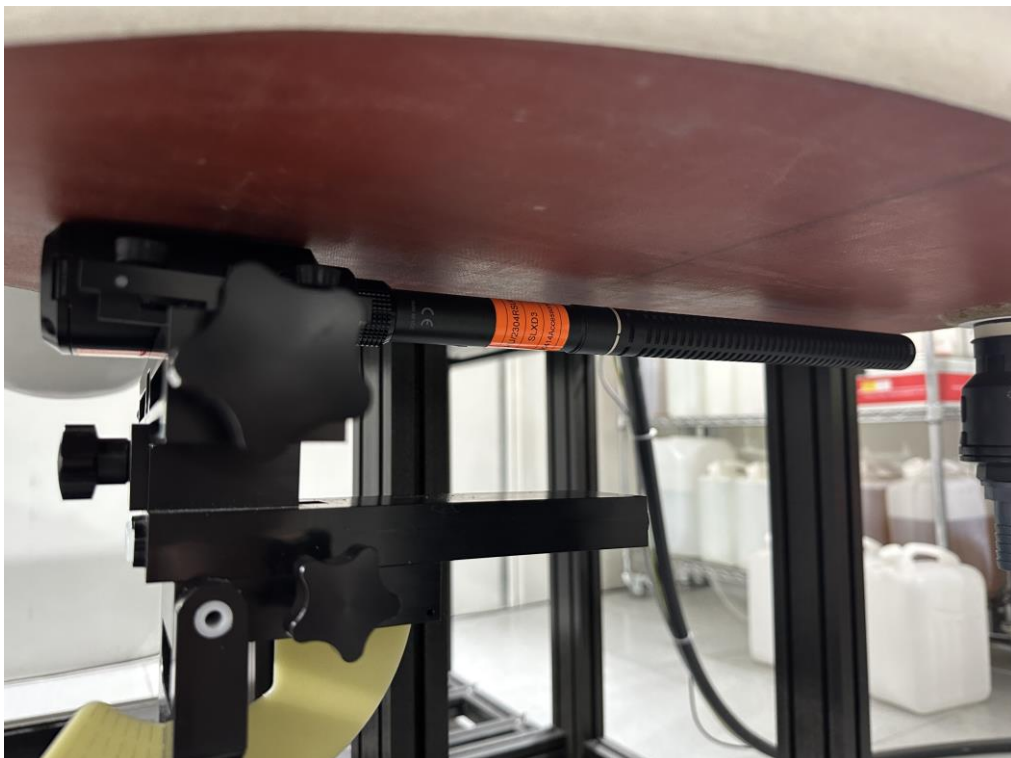

## RF Test Setup Photo

Description: Front View of Conducted Emission Test Setup for Power Port

Description: Back View of Conducted Emission Test Setup for Power Port

Description: Radiated Spurious Emission Test Setup for Below 1GHz

Description: Radiated Spurious Emission Test Setup for Above 1GHz

Description: Conducted Test Setup

## SAR Test Setup Photograph

Description: Body Front Position with 0mm gap

Description: Body Back Position with 0mm gap

Description: Body Left Position with 0mm gap

Description: Body Right Position with 0mm gap

Description: Body Back with holster Position with 0mm gap