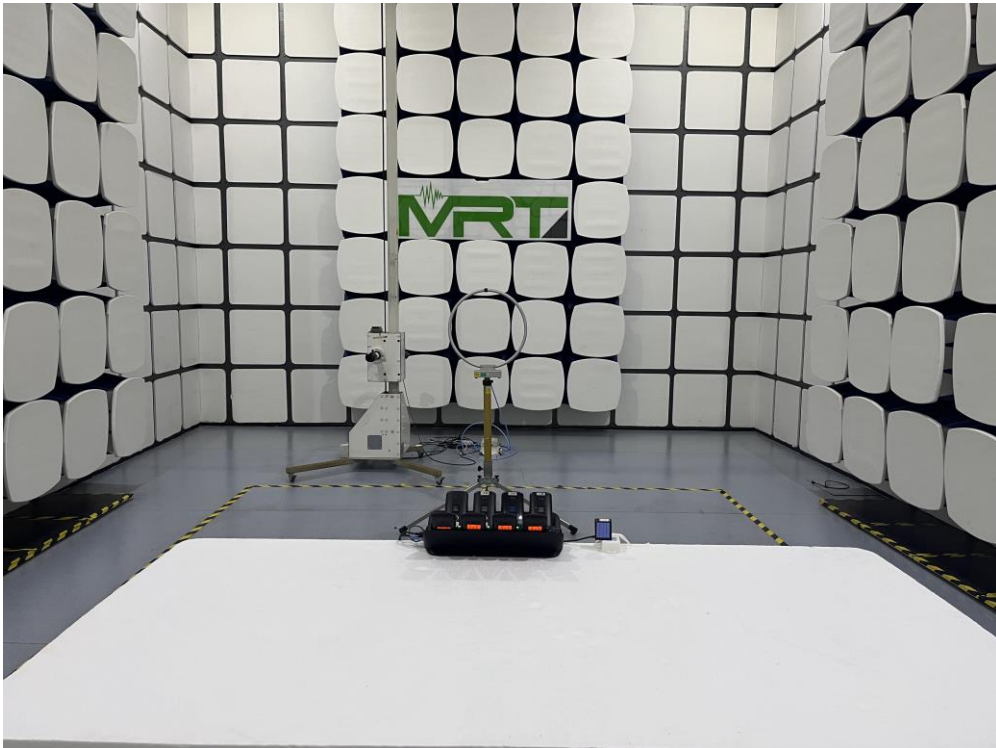

## Test Setup Photo

Description: Front View of Conducted Emission Test Setup for Power Port

Description: Back View of Conducted Emission Test Setup for Power Port

Description: Radiated Spurious Emission Test Setup for Below 30MHz

Description: Radiated Spurious Emission Test Setup for Below 1GHz

Description: Radiated Spurious Emission Test Setup for Above 1GHz

Description: Radiated Spurious Emission Test Setup for Above 18GHz

Description: Conducted Test Setup