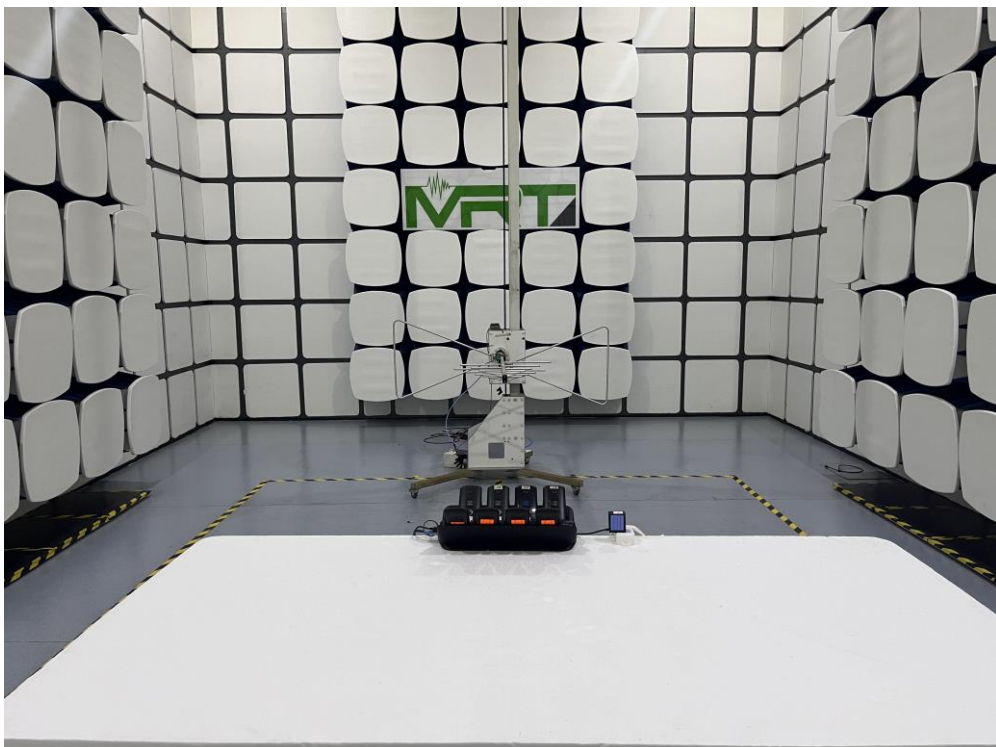

## Test Setup Photo

Description: Front View of Conducted Emission Test Setup for Power Port

Description: Back View of Conducted Emission Test Setup for Power Port

Description: Radiated Spurious Emission Test Setup for Below 30MHz

Description: Radiated Spurious Emission Test Setup for Below 1GHz

Description: Radiated Spurious Emission Test Setup for Above 1GHz

Description: Radiated Spurious Emission Test Setup for Above 18GHz

Description: Conducted Test Setup