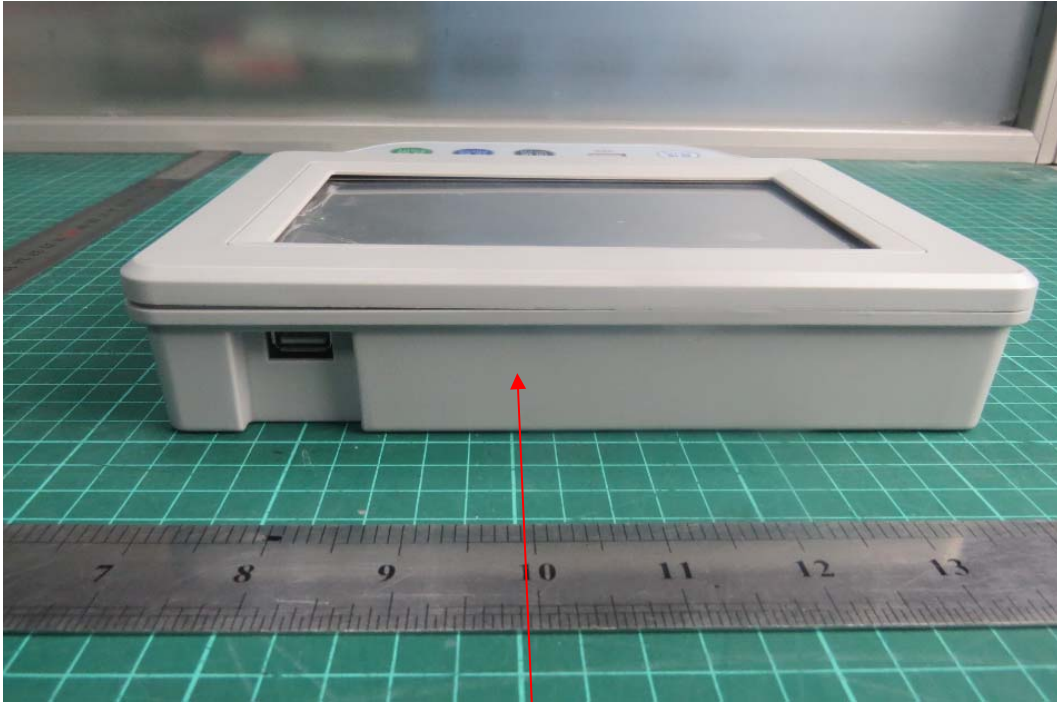

Label location	
Company:	Juki Corporation
FCC ID:	CXJ-PSWLANUNIT

45\*18mm