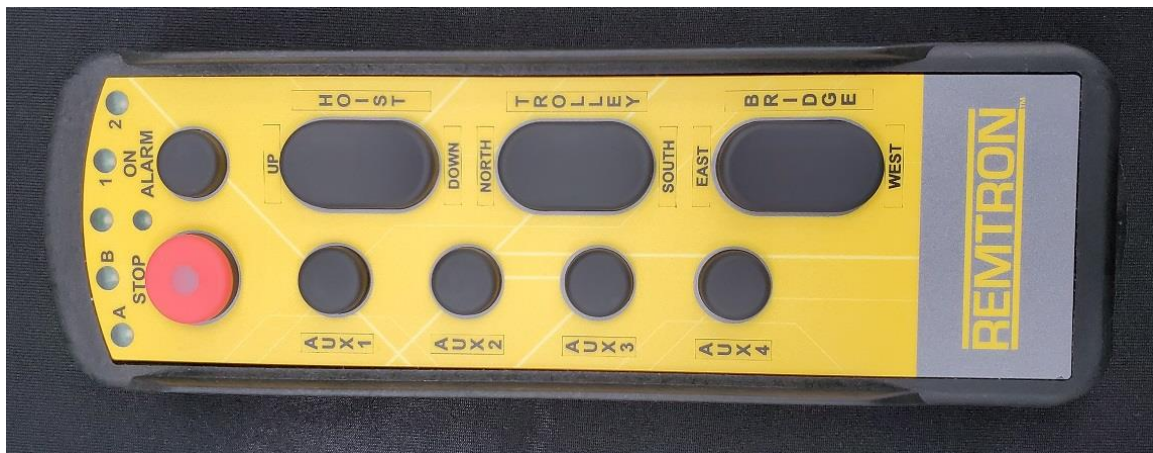

Host Devices' Photo of Model: 90273 TRX

FCCID:CN290273 IC:1007A-90273

Host-MCU Photo with Radio:

Front View

Rear View

Top View

Bottom View

Right Side View

Left Side View

Host-OCU Photo with Radio:

OCU Front View

OCU Rear View