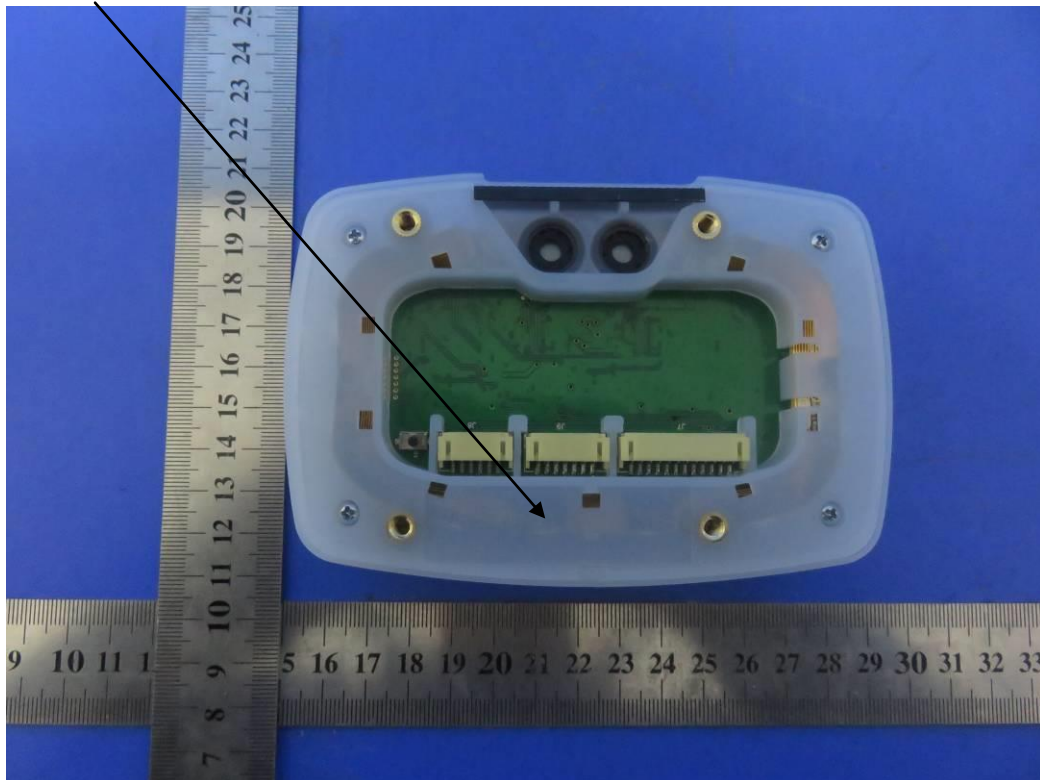

LABEL AND LOCATION

Size: 4.9cm(L) x 1.6cm(W)

Label Location

Material: Tagboard

Glue: adhesive sticker

Font color: White

Label color: Black