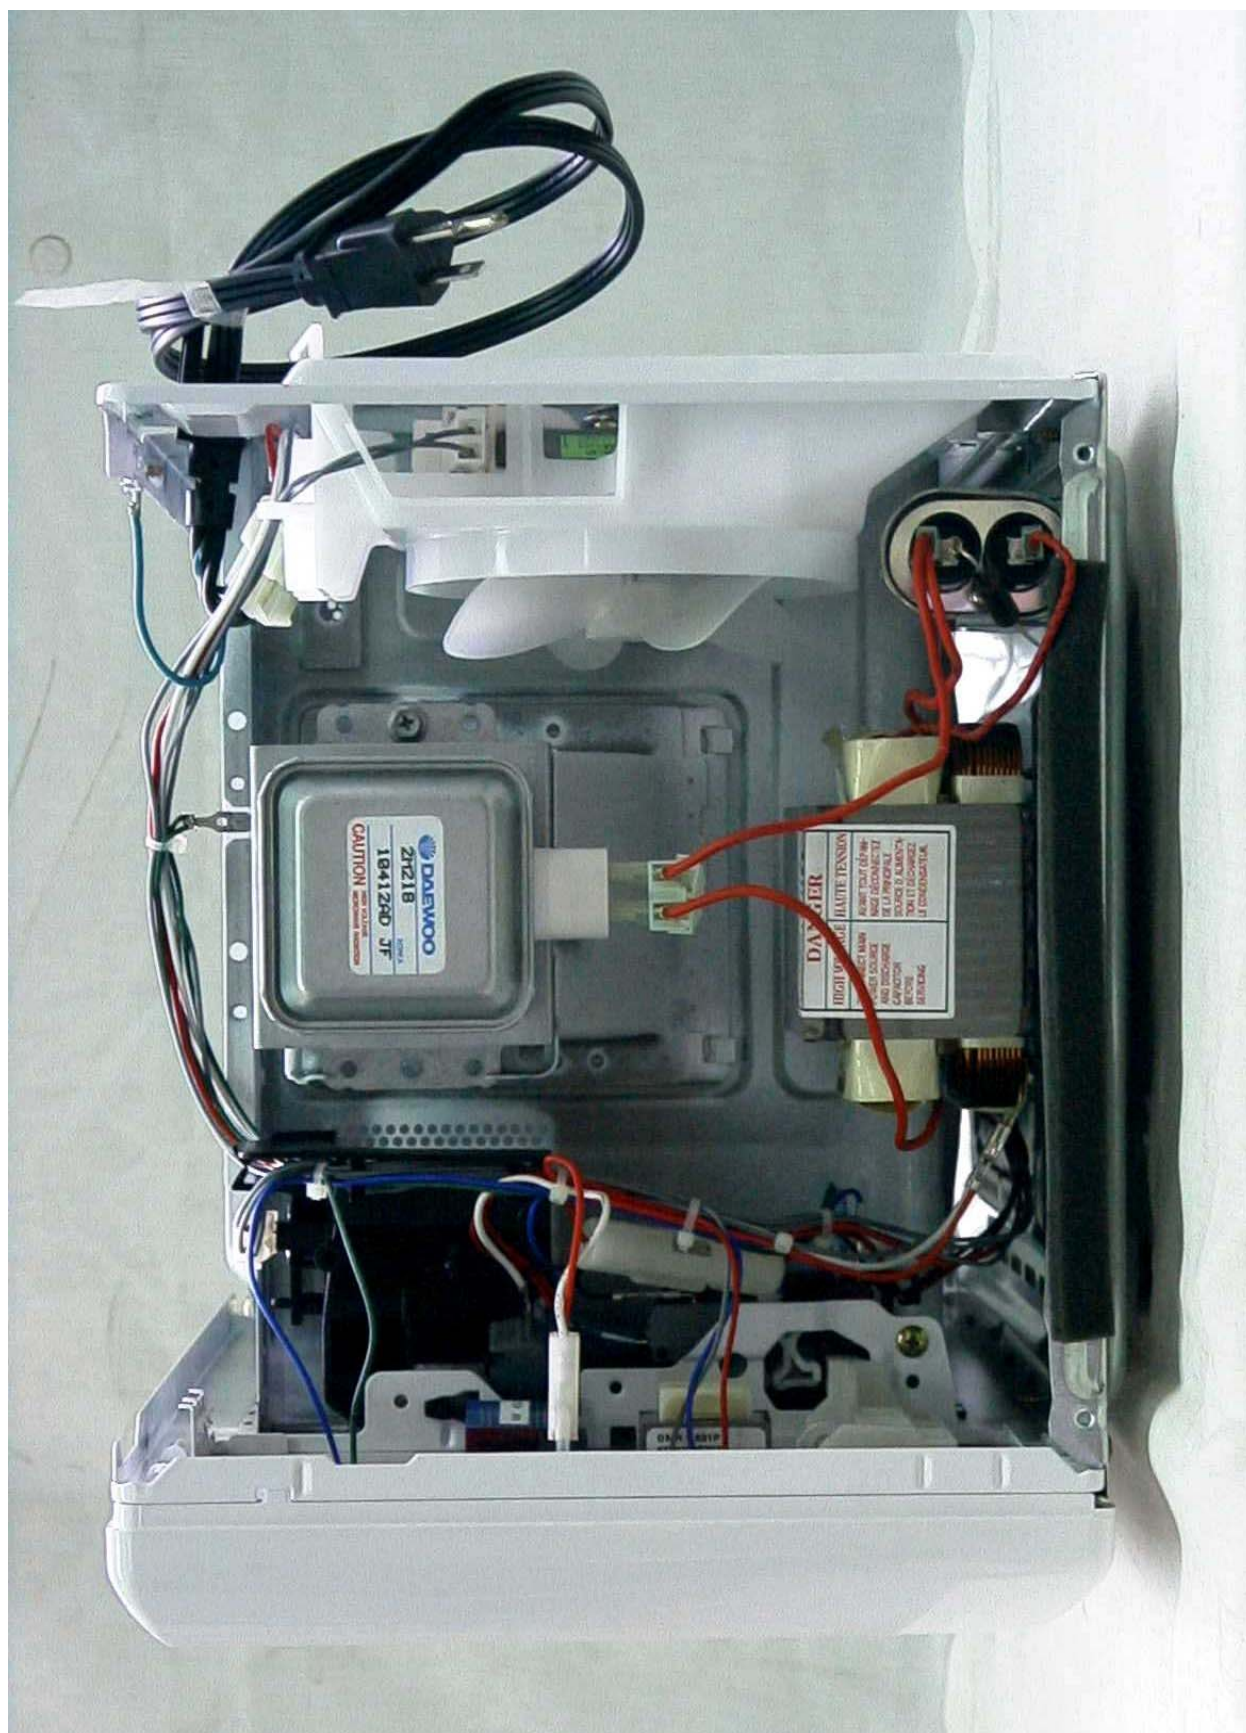

SIDE VIEW (RIGHT)

FCC ID: C5F7NF63MO9000