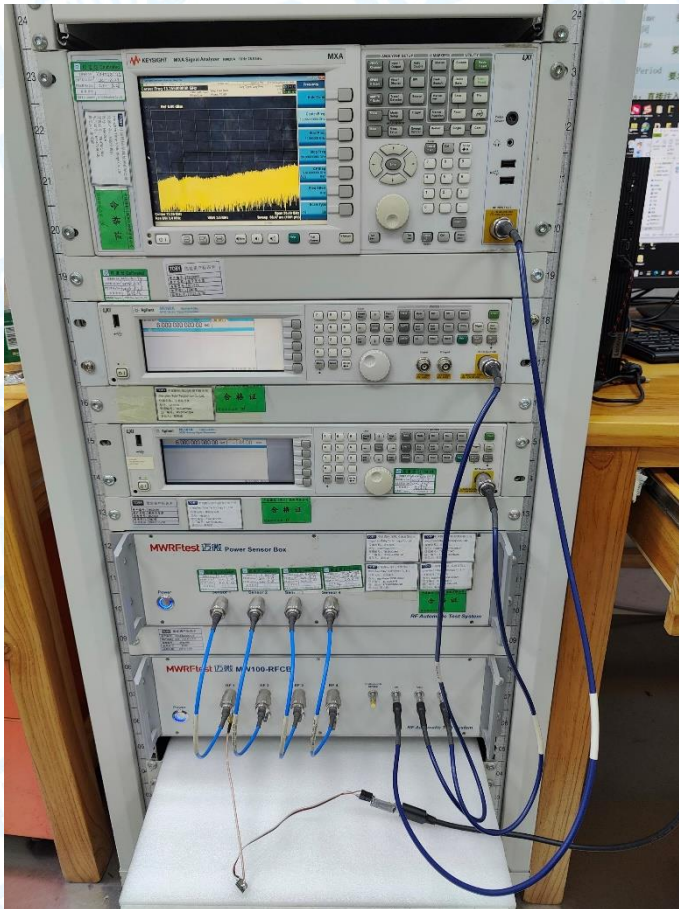

## Appendix V EUT Test Photographs

Photo of Setup for Radiated Emission (30MHz~1GHz)

Photo of Setup for Radiated Emission (Above 1 GHz)

## Conducted Measurements Test

-----END OF REPORT-----