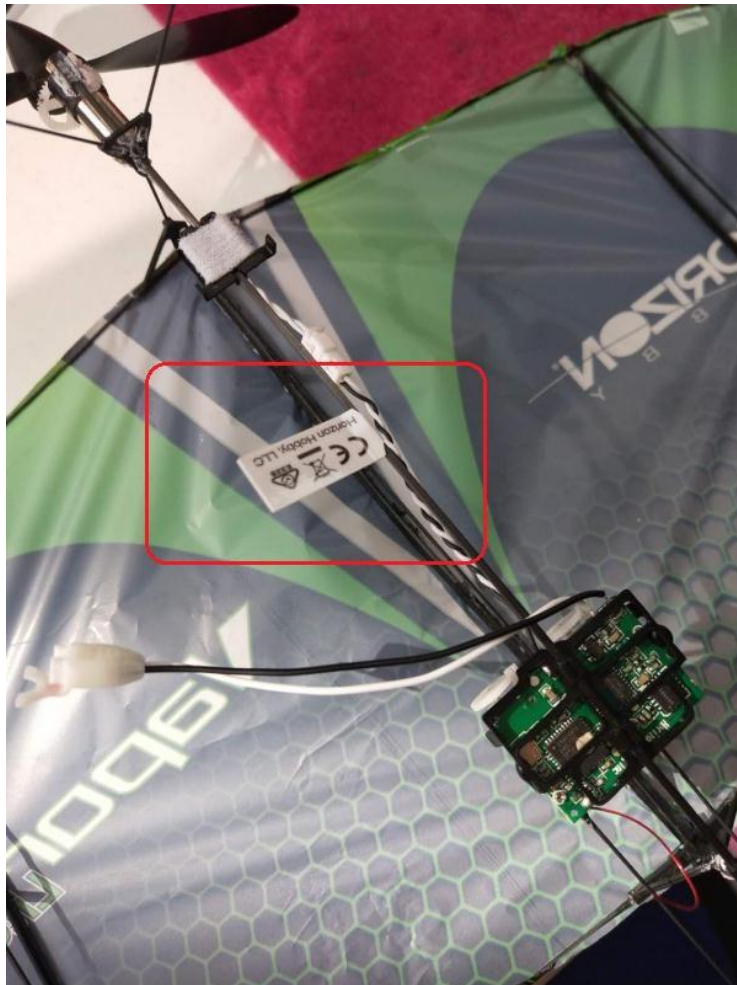

## Label

**EFLU6800**  
**FCC ID: BRWEFLU6807**  
**IC: 6157A-EFLU6807**

21mm x 8mm

## Label Location

This label used the waterproof material to paste in the device and not easy to disassembly.