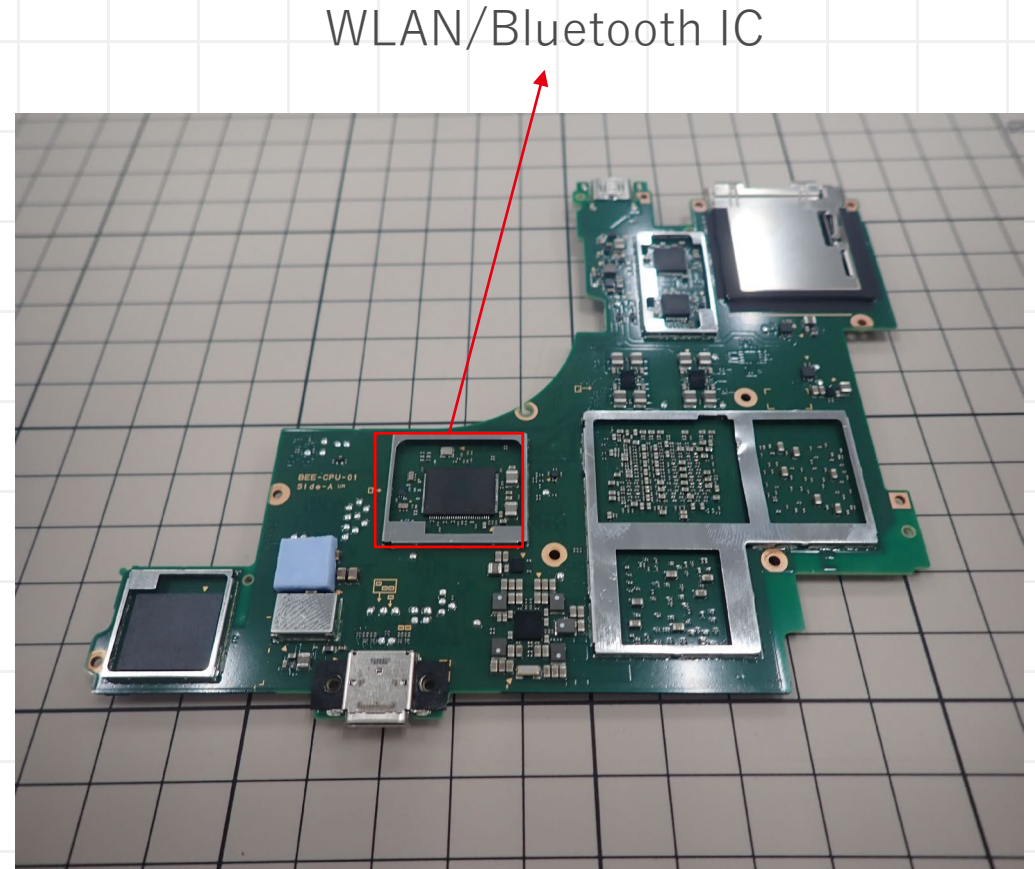

**BEE-001**  
**Internal photo**

# Wireless module PCB

Front, Shield removed

Rear , Shield removed

# Antenna location

Open

**Nintendo®**