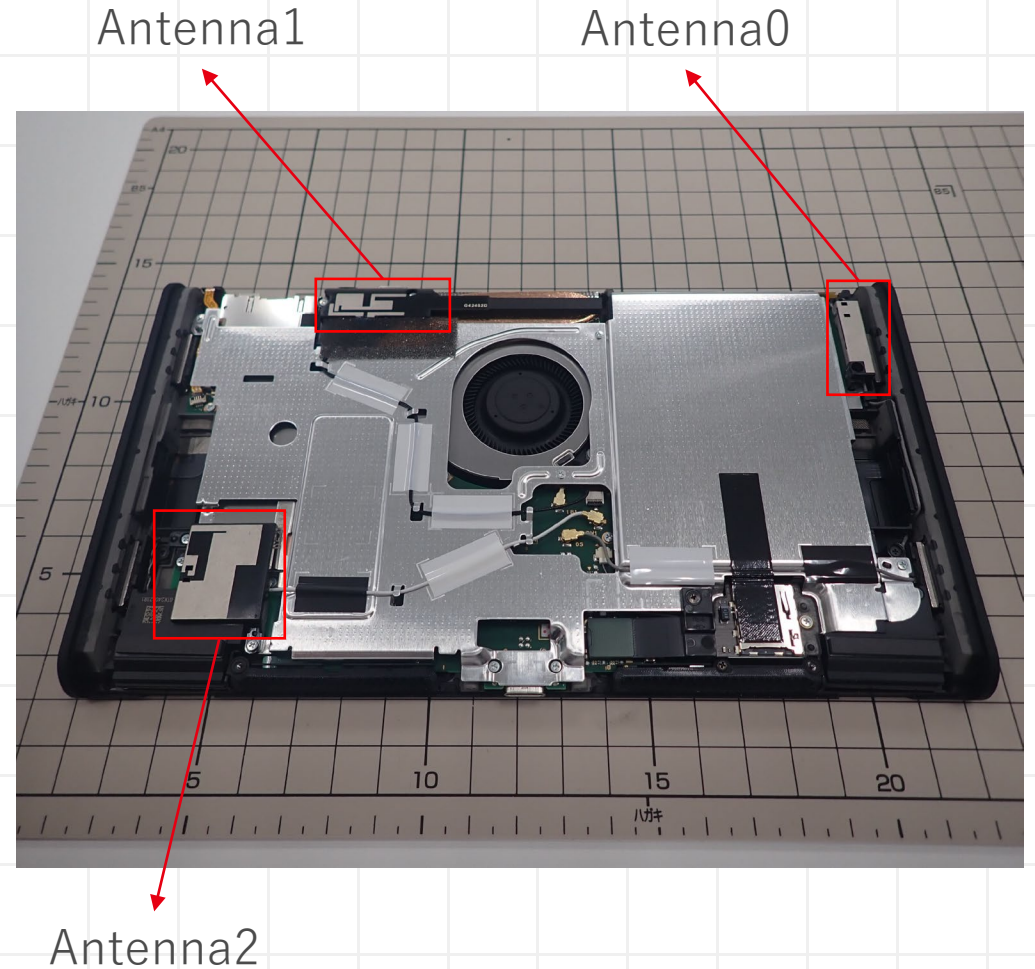

**BEE-001**  
**Internal photo**

# Wireless module PCB

Front, Shield removed

Rear , Shield removed

# Antenna location

Open

**Nintendo®**