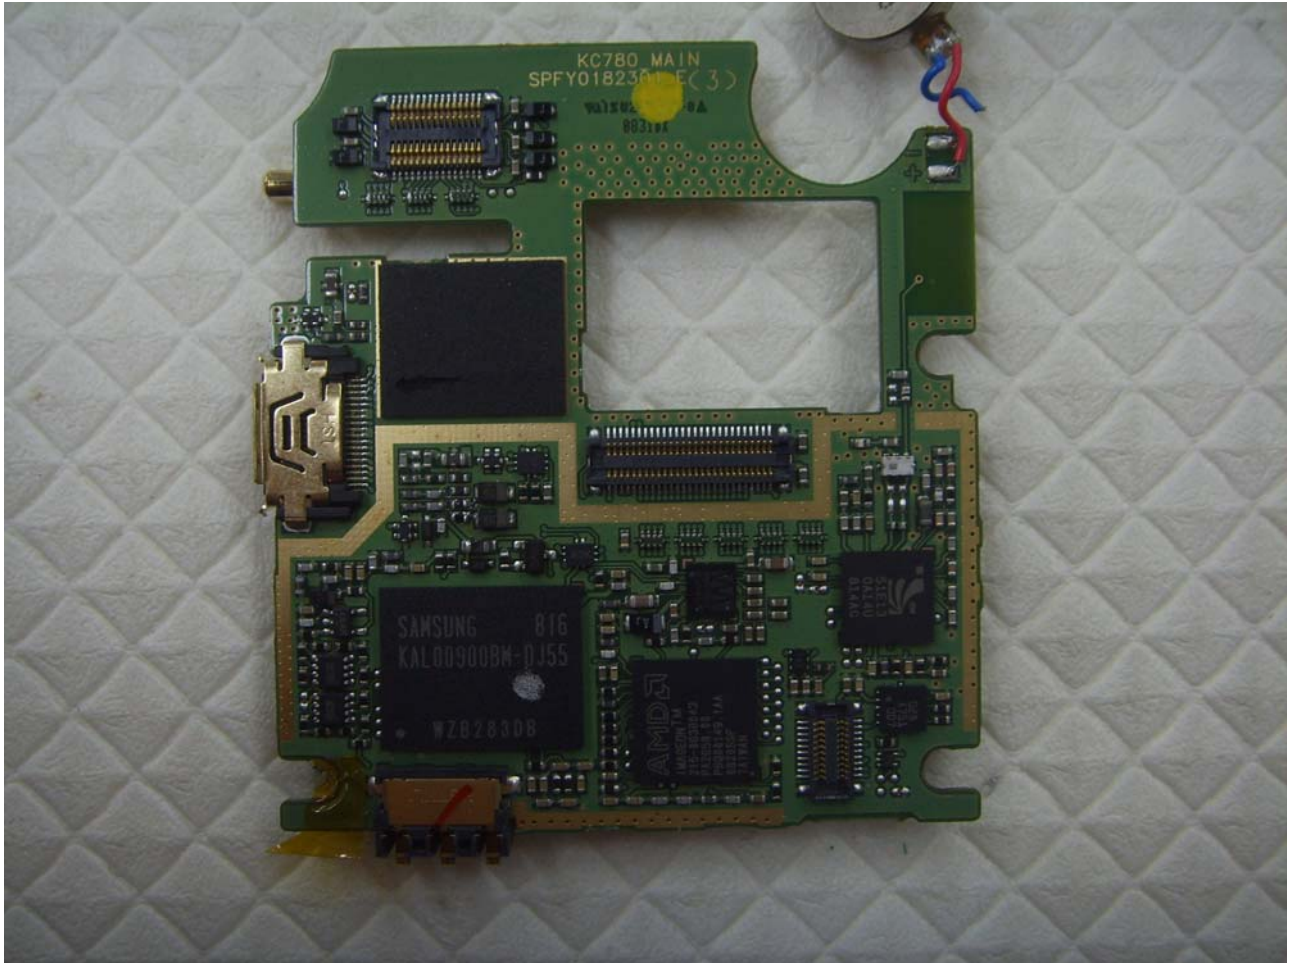

■ INTERNAL PHOTO