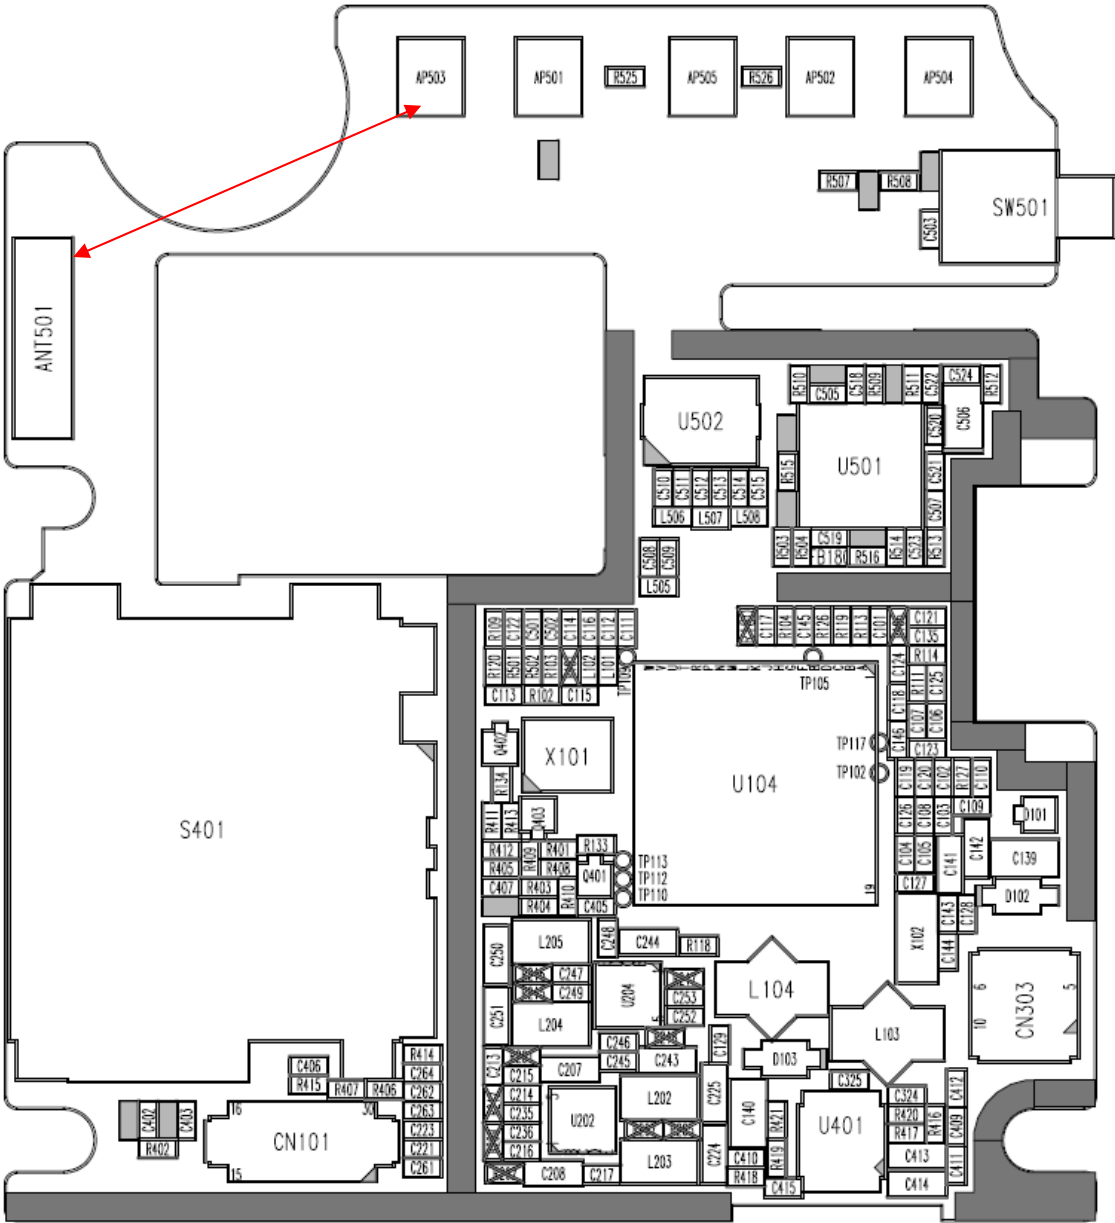

The distance between Main and Bluetooth antenna : 21mm

KC780