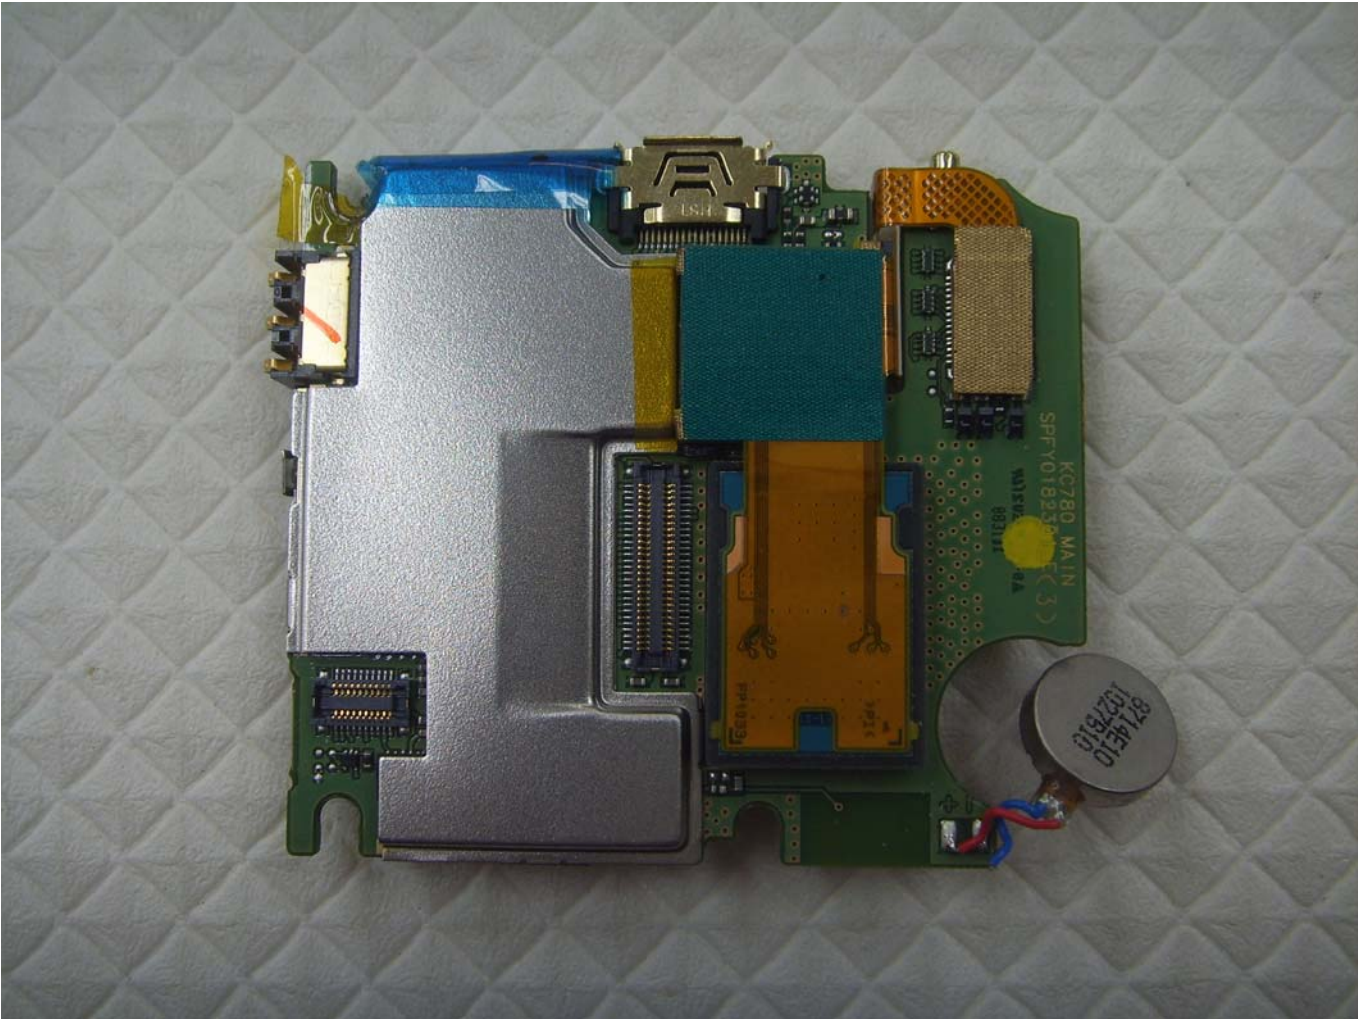

■ INTERNAL PHOTO