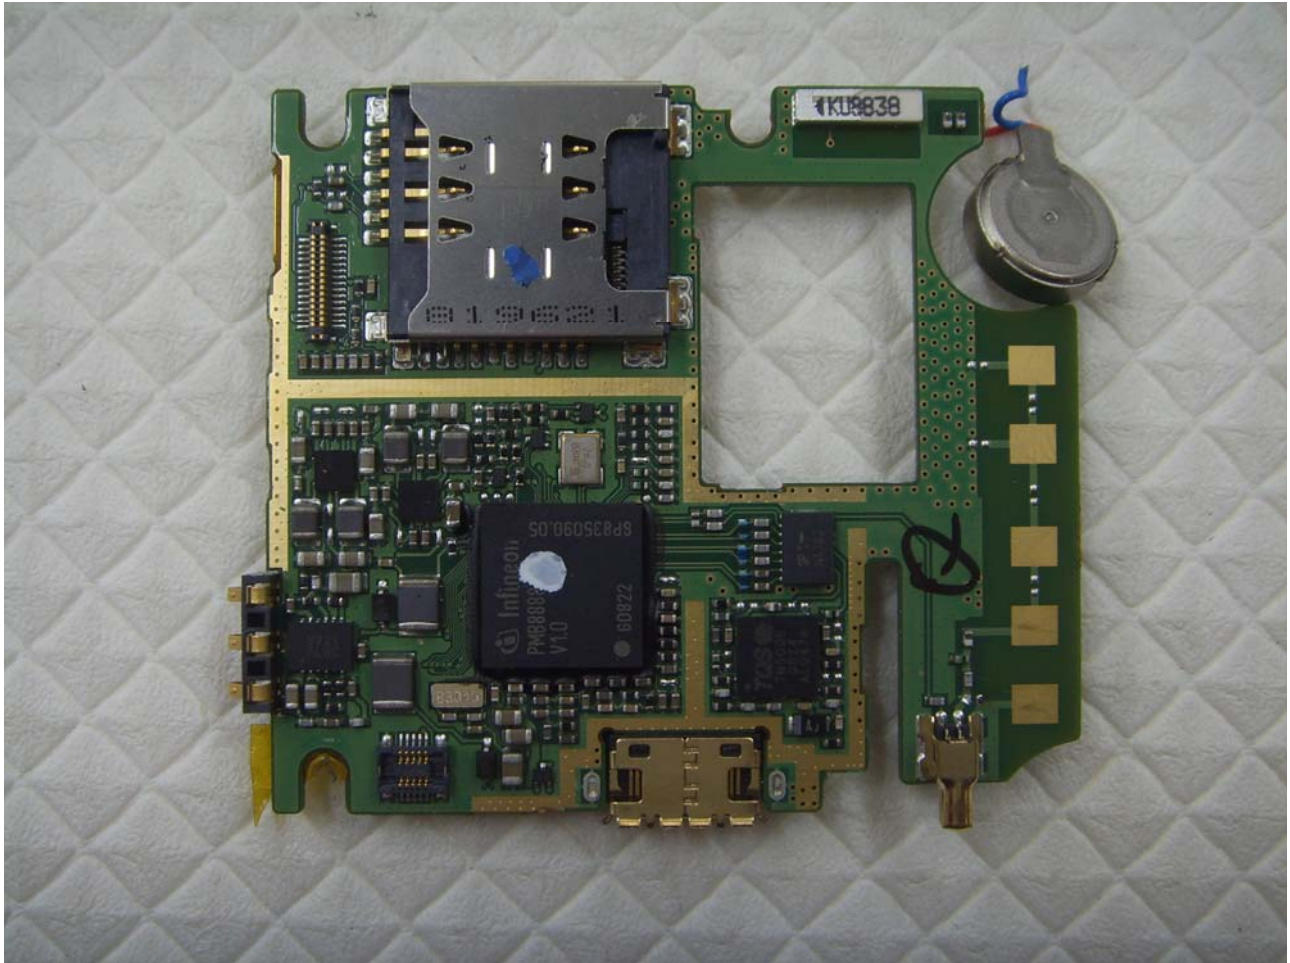

■ INTERNAL PHOTO