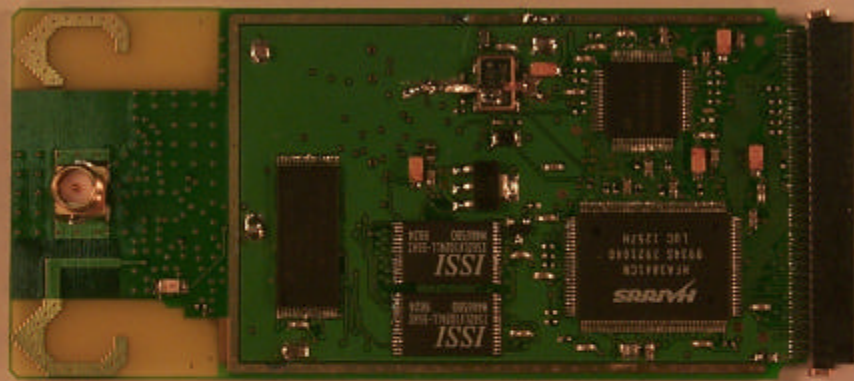

**Zoom Model xxxx-0231-yy
11 MB Wireless LAN with antenna port**

**Zoom Model xxxx-0231-yy
11 MB Wireless LAN with antenna port**

Top view

**Zoom Model xxxx-0231-yy
11 MB Wireless LAN with antenna port**

Bottom view

**Zoom Model xxxx-0231-yy
11 MB Wireless LAN with antenna port**

Interior of PCMCIA shell

**Zoom Model xxxx-0231-yy
11 MB Wireless LAN with antenna port**

1.76 dBi antenna

Patch Antenna