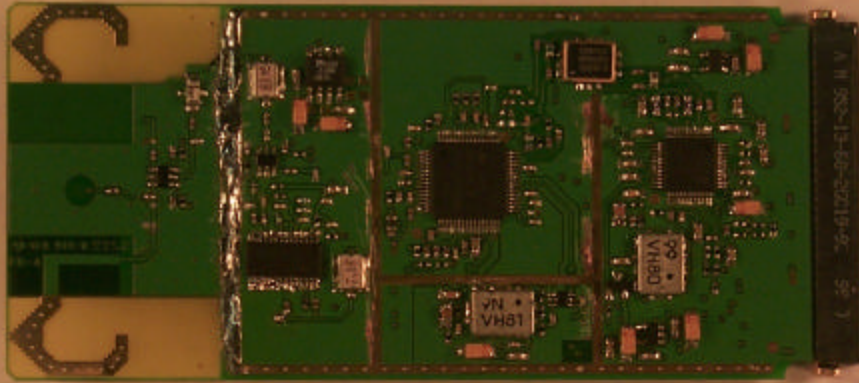

**Zoom Model xxxx-0231-yy
11 MB Wireless LAN with antenna port**

**Zoom Model xxxx-0231-yy
11 MB Wireless LAN with antenna port**

Top view

**Zoom Model xxxx-0231-yy
11 MB Wireless LAN with antenna port**

Bottom view

**Zoom Model xxxx-0231-yy
11 MB Wireless LAN with antenna port**

Interior of PCMCIA shell

**Zoom Model xxxx-0231-yy
11 MB Wireless LAN with antenna port**

1.76 dBi antenna

Patch Antenna