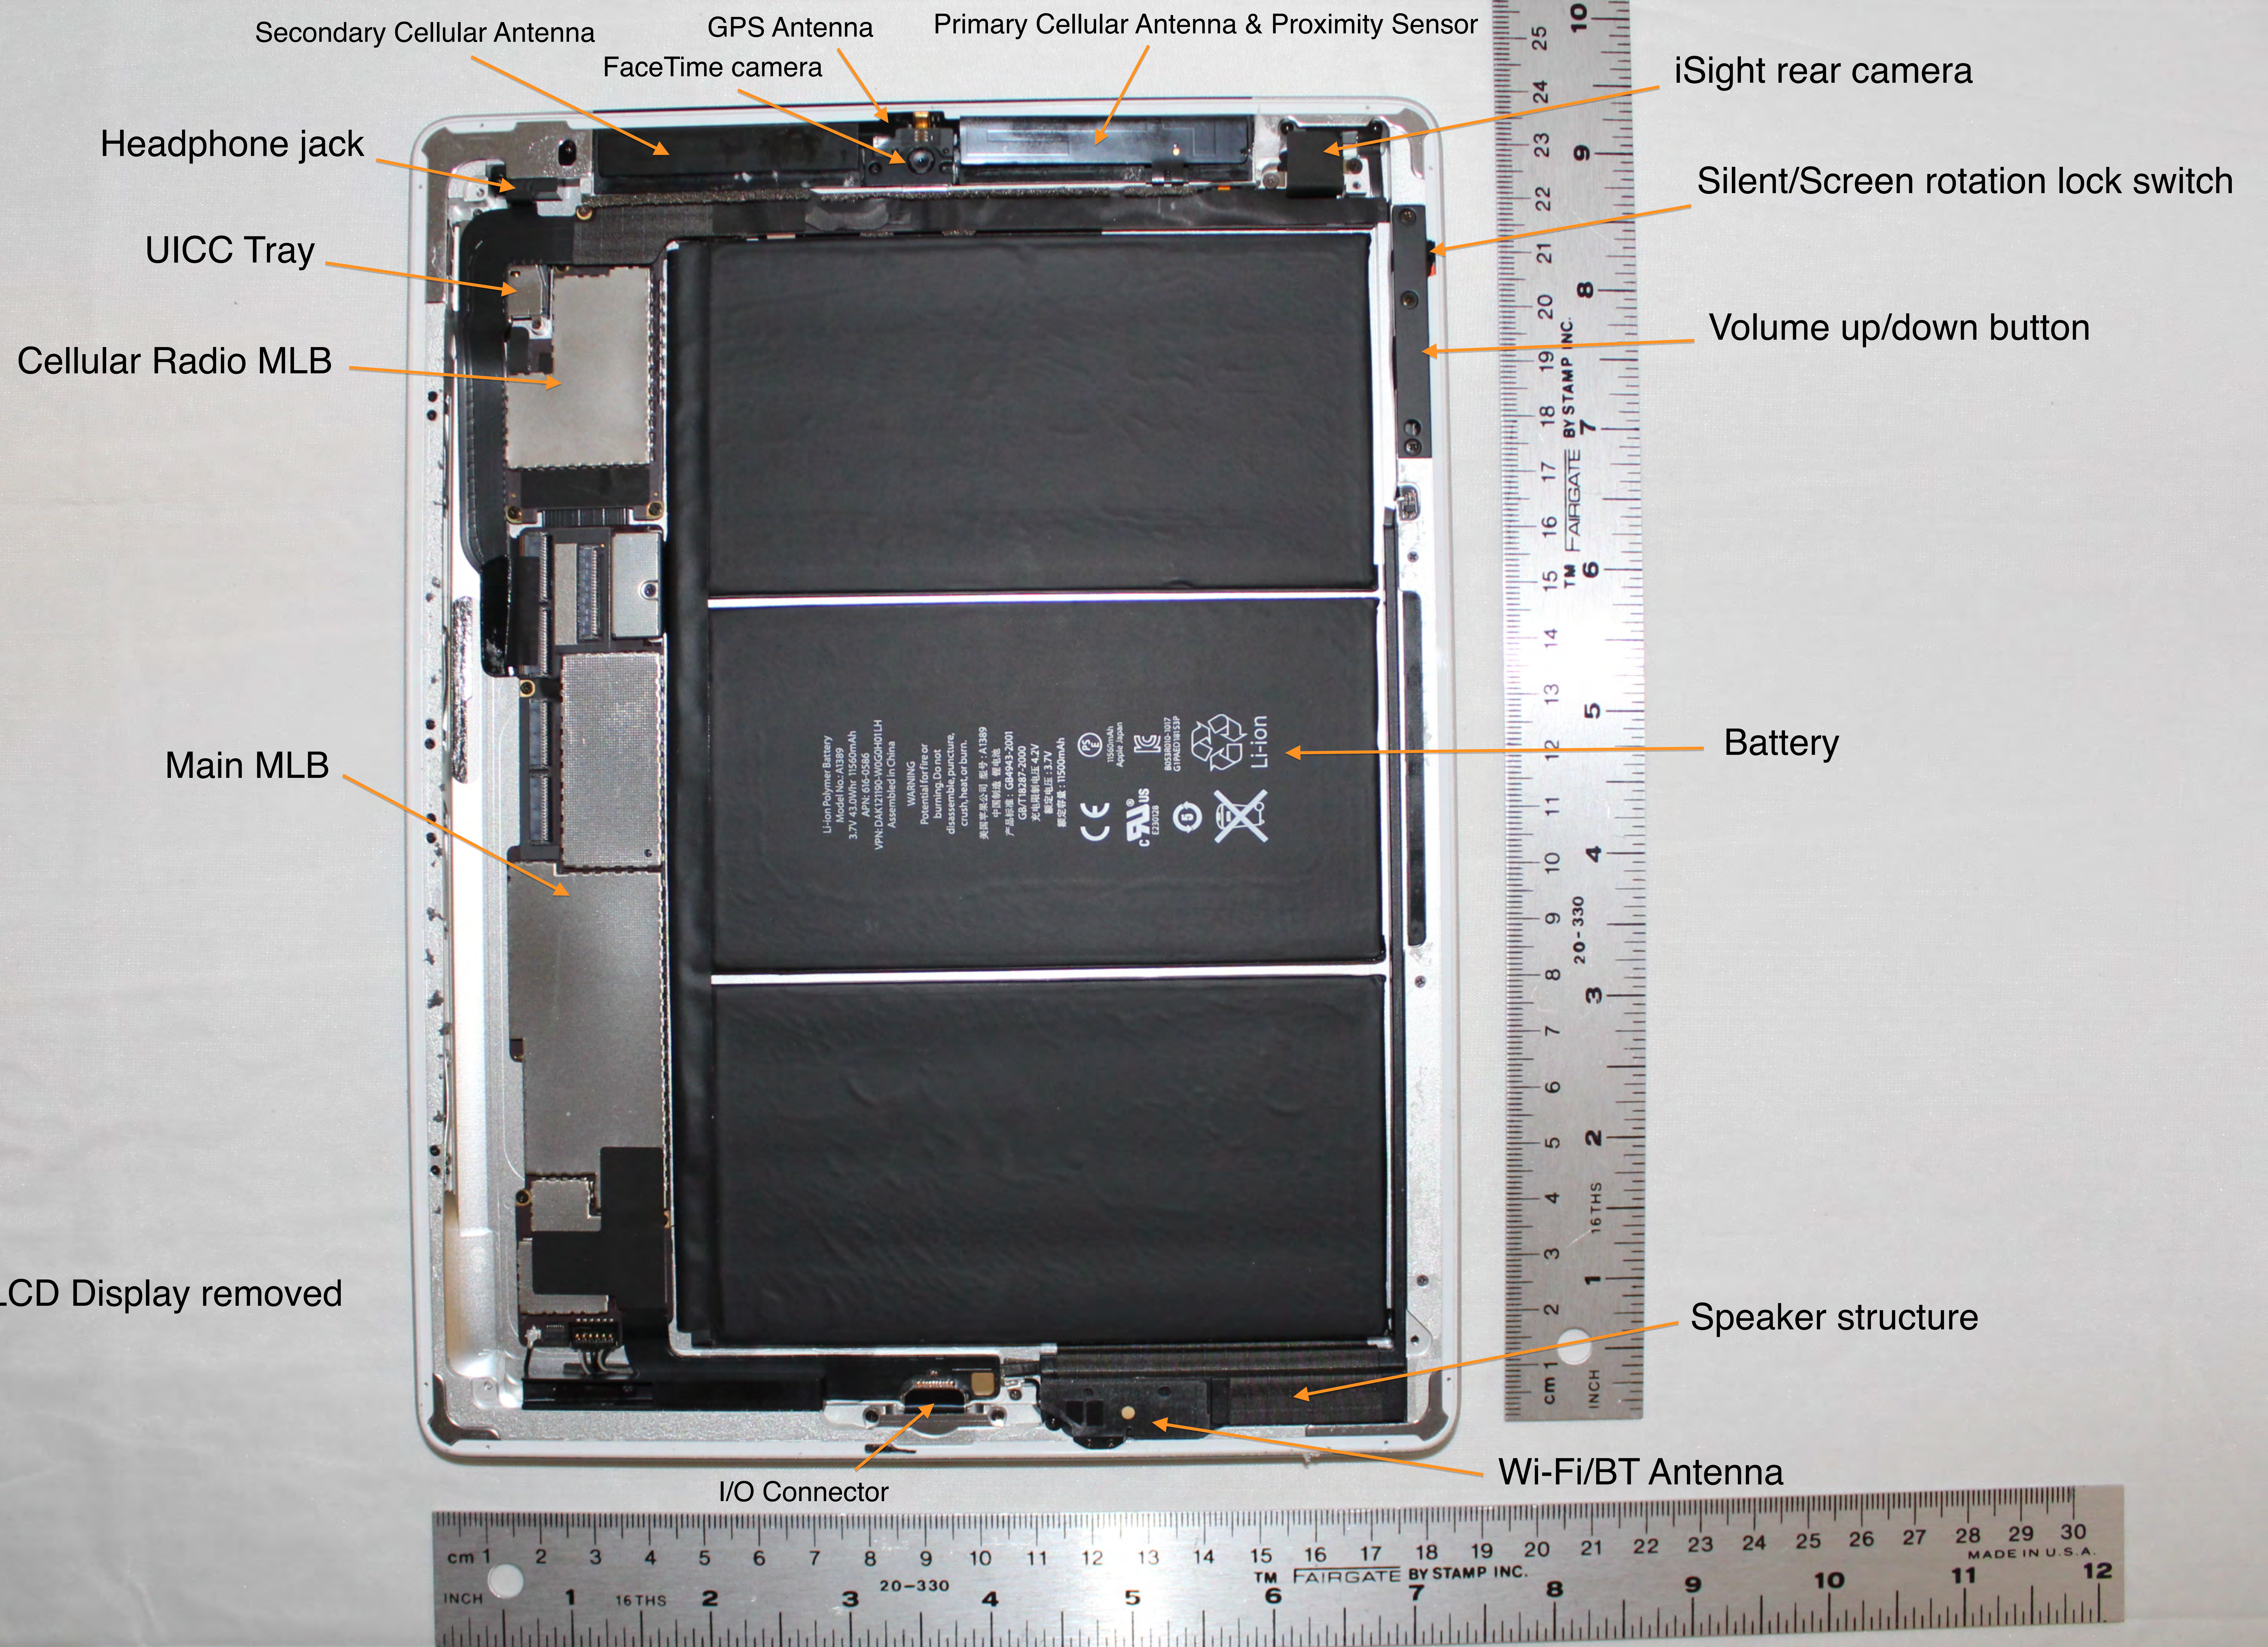

A1459

Touch Panel removed

Home button

Apple Confidential

A1459

Touch Panel - Back

A1459

LCD Display - Front

Apple Confidential

A1459

LCD Display - Back

Apple Confidential

A1459

A1459

I/O Connector and flex - Front