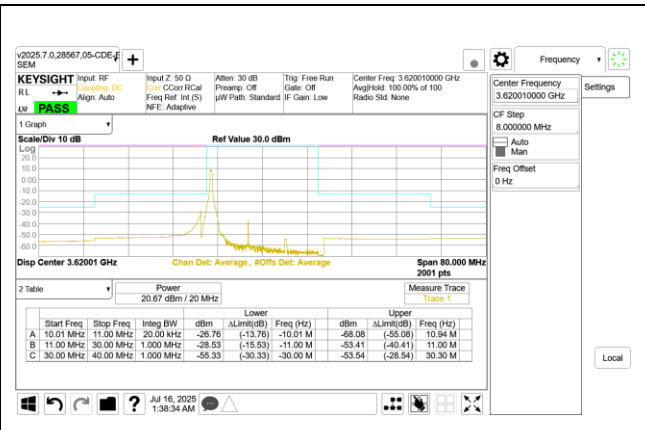

5G NR n48 15MHz QPSK Middle Channel RB1-0 Ant 9 (3617.49MHz)