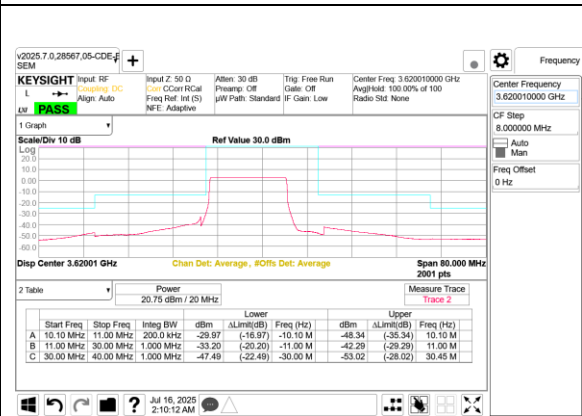

5G NR n48 15MHz QPSK Low Channel RB38-0 Ant 9+8

5G NR n48 15MHz QPSK Middle Channel RB1-0 Ant 9+8 (3617.49MHz)

5G NR n48 15MHz QPSK Middle Channel RB1-37 Ant 9
 (3617.49MHz)

5G NR n48 15MHz QPSK Middle Channel RB38-0 Ant 9
 (3617.49MHz)

5G NR n48 15MHz QPSK Middle Channel RB1-37 Ant 8
 (3617.49MHz)

5G NR n48 15MHz QPSK Middle Channel RB38-0 Ant 8
 (3617.49MHz)

5G NR n48 15MHz QPSK Middle Channel RB1-37 Ant 9+8
 (3617.49MHz)

5G NR n48 15MHz QPSK Middle Channel RB38-0 Ant 9+8
 (3617.49MHz)