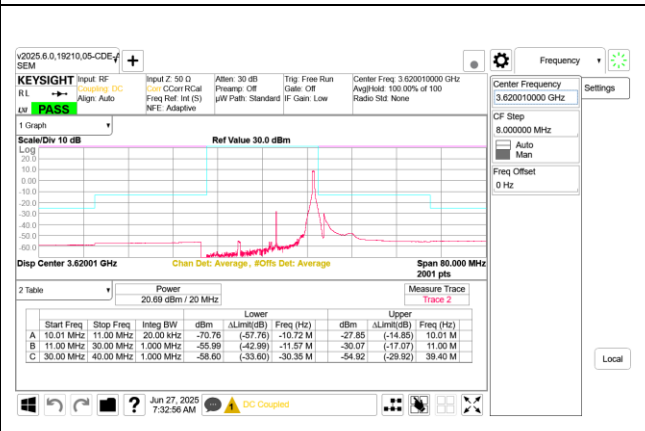

5G NR n48 15MHz QPSK Middle Channel RB1-37 Ant 8 (3622.5MHz)