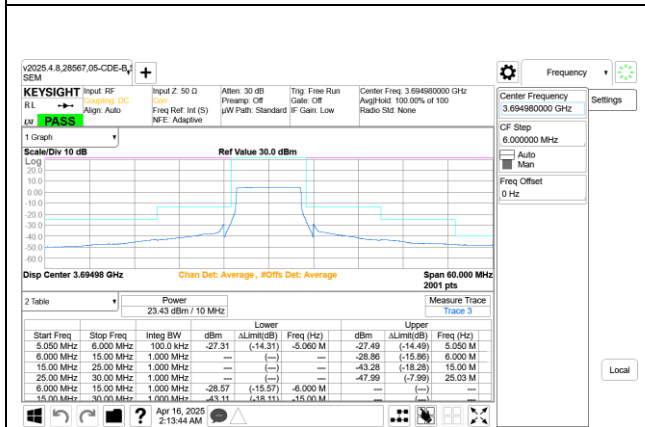

5G NR n48 10MHz QPSK High Channel RB24-0 Ant 9+8

Intentionally Blank