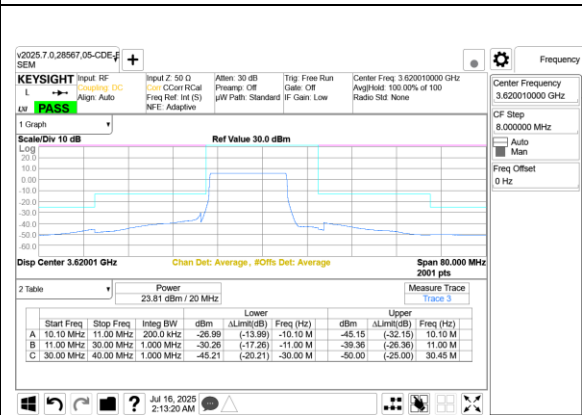

5G NR n48 15MHz QPSK Low Channel RB38-0 Ant 9

5G NR n48 15MHz QPSK Middle Channel RB1-0 Ant 9 (3617.49MHz)

5G NR n48 15MHz QPSK Low Channel RB38-0 Ant 8

5G NR n48 15MHz QPSK Middle Channel RB1-0 Ant 8 (3617.49MHz)

5G NR n48 15MHz QPSK Low Channel RB38-0 Ant 9+8

5G NR n48 15MHz QPSK Middle Channel RB1-0 Ant 9+8 (3617.49MHz)

5G NR n48 15MHz QPSK Middle Channel RB1-37 Ant 9
 (3617.49MHz)

5G NR n48 15MHz QPSK Middle Channel RB38-0 Ant 9
 (3617.49MHz)

5G NR n48 15MHz QPSK Middle Channel RB1-37 Ant 8
 (3617.49MHz)

5G NR n48 15MHz QPSK Middle Channel RB38-0 Ant 8
 (3617.49MHz)

5G NR n48 15MHz QPSK Middle Channel RB1-37 Ant 9+8
 (3617.49MHz)

5G NR n48 15MHz QPSK Middle Channel RB38-0 Ant 9+8
 (3617.49MHz)