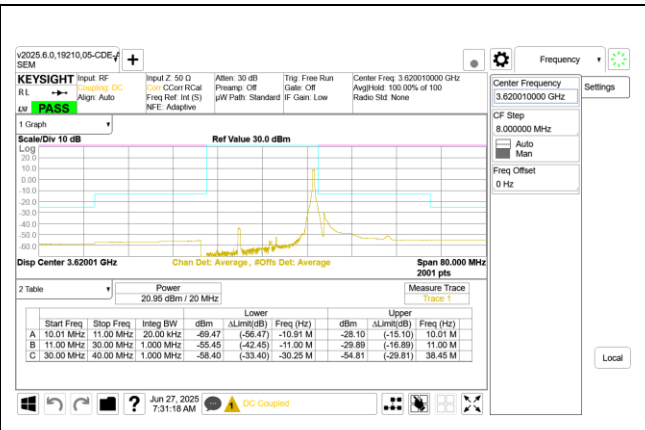

5G NR n48 15MHz QPSK Middle Channel RB1-37 Ant 9 (3622.5MHz)