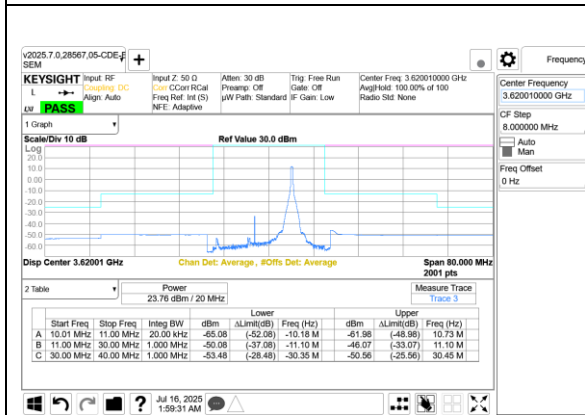

5G NR n48 15MHz QPSK Middle Channel RB1-37 Ant 9+8
(3617.49MHz)