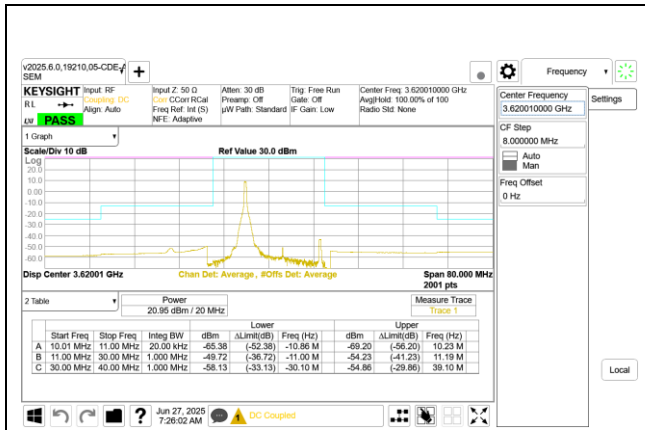

5G NR n48 15MHz QPSK Middle Channel RB1-37 Ant 8
 (3617.49MHz)

5G NR n48 15MHz QPSK Middle Channel RB38-0 Ant 8
 (3617.49MHz)

5G NR n48 15MHz QPSK Middle Channel RB1-37 Ant 9+8
 (3617.49MHz)

5G NR n48 15MHz QPSK Middle Channel RB38-0 Ant 9+8
 (3617.49MHz)