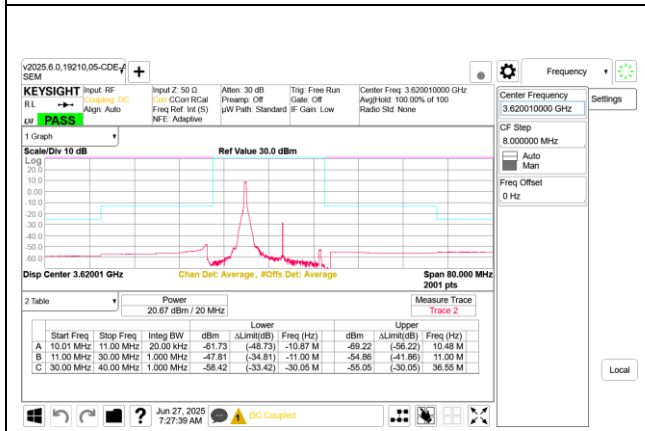

5G NR n48 15MHz QPSK Middle Channel RB1-0 Ant 8 (3622.5MHz)