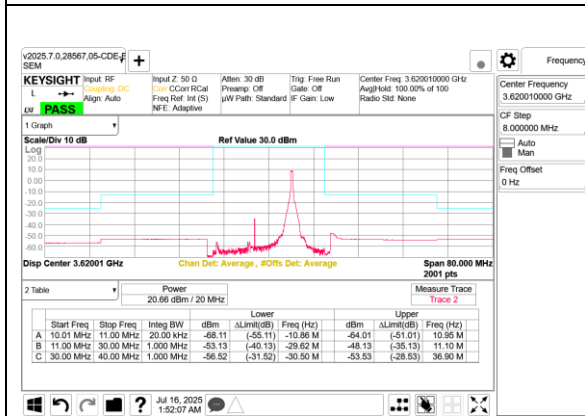

5G NR n48 15MHz QPSK Low Channel RB38-0 Ant 9+8

5G NR n48 15MHz QPSK Middle Channel RB1-0 Ant 9+8 (3617.49MHz)

5G NR n48 15MHz QPSK Middle Channel RB1-37 Ant 9
 (3617.49MHz)

5G NR n48 15MHz QPSK Middle Channel RB38-0 Ant 9
 (3617.49MHz)