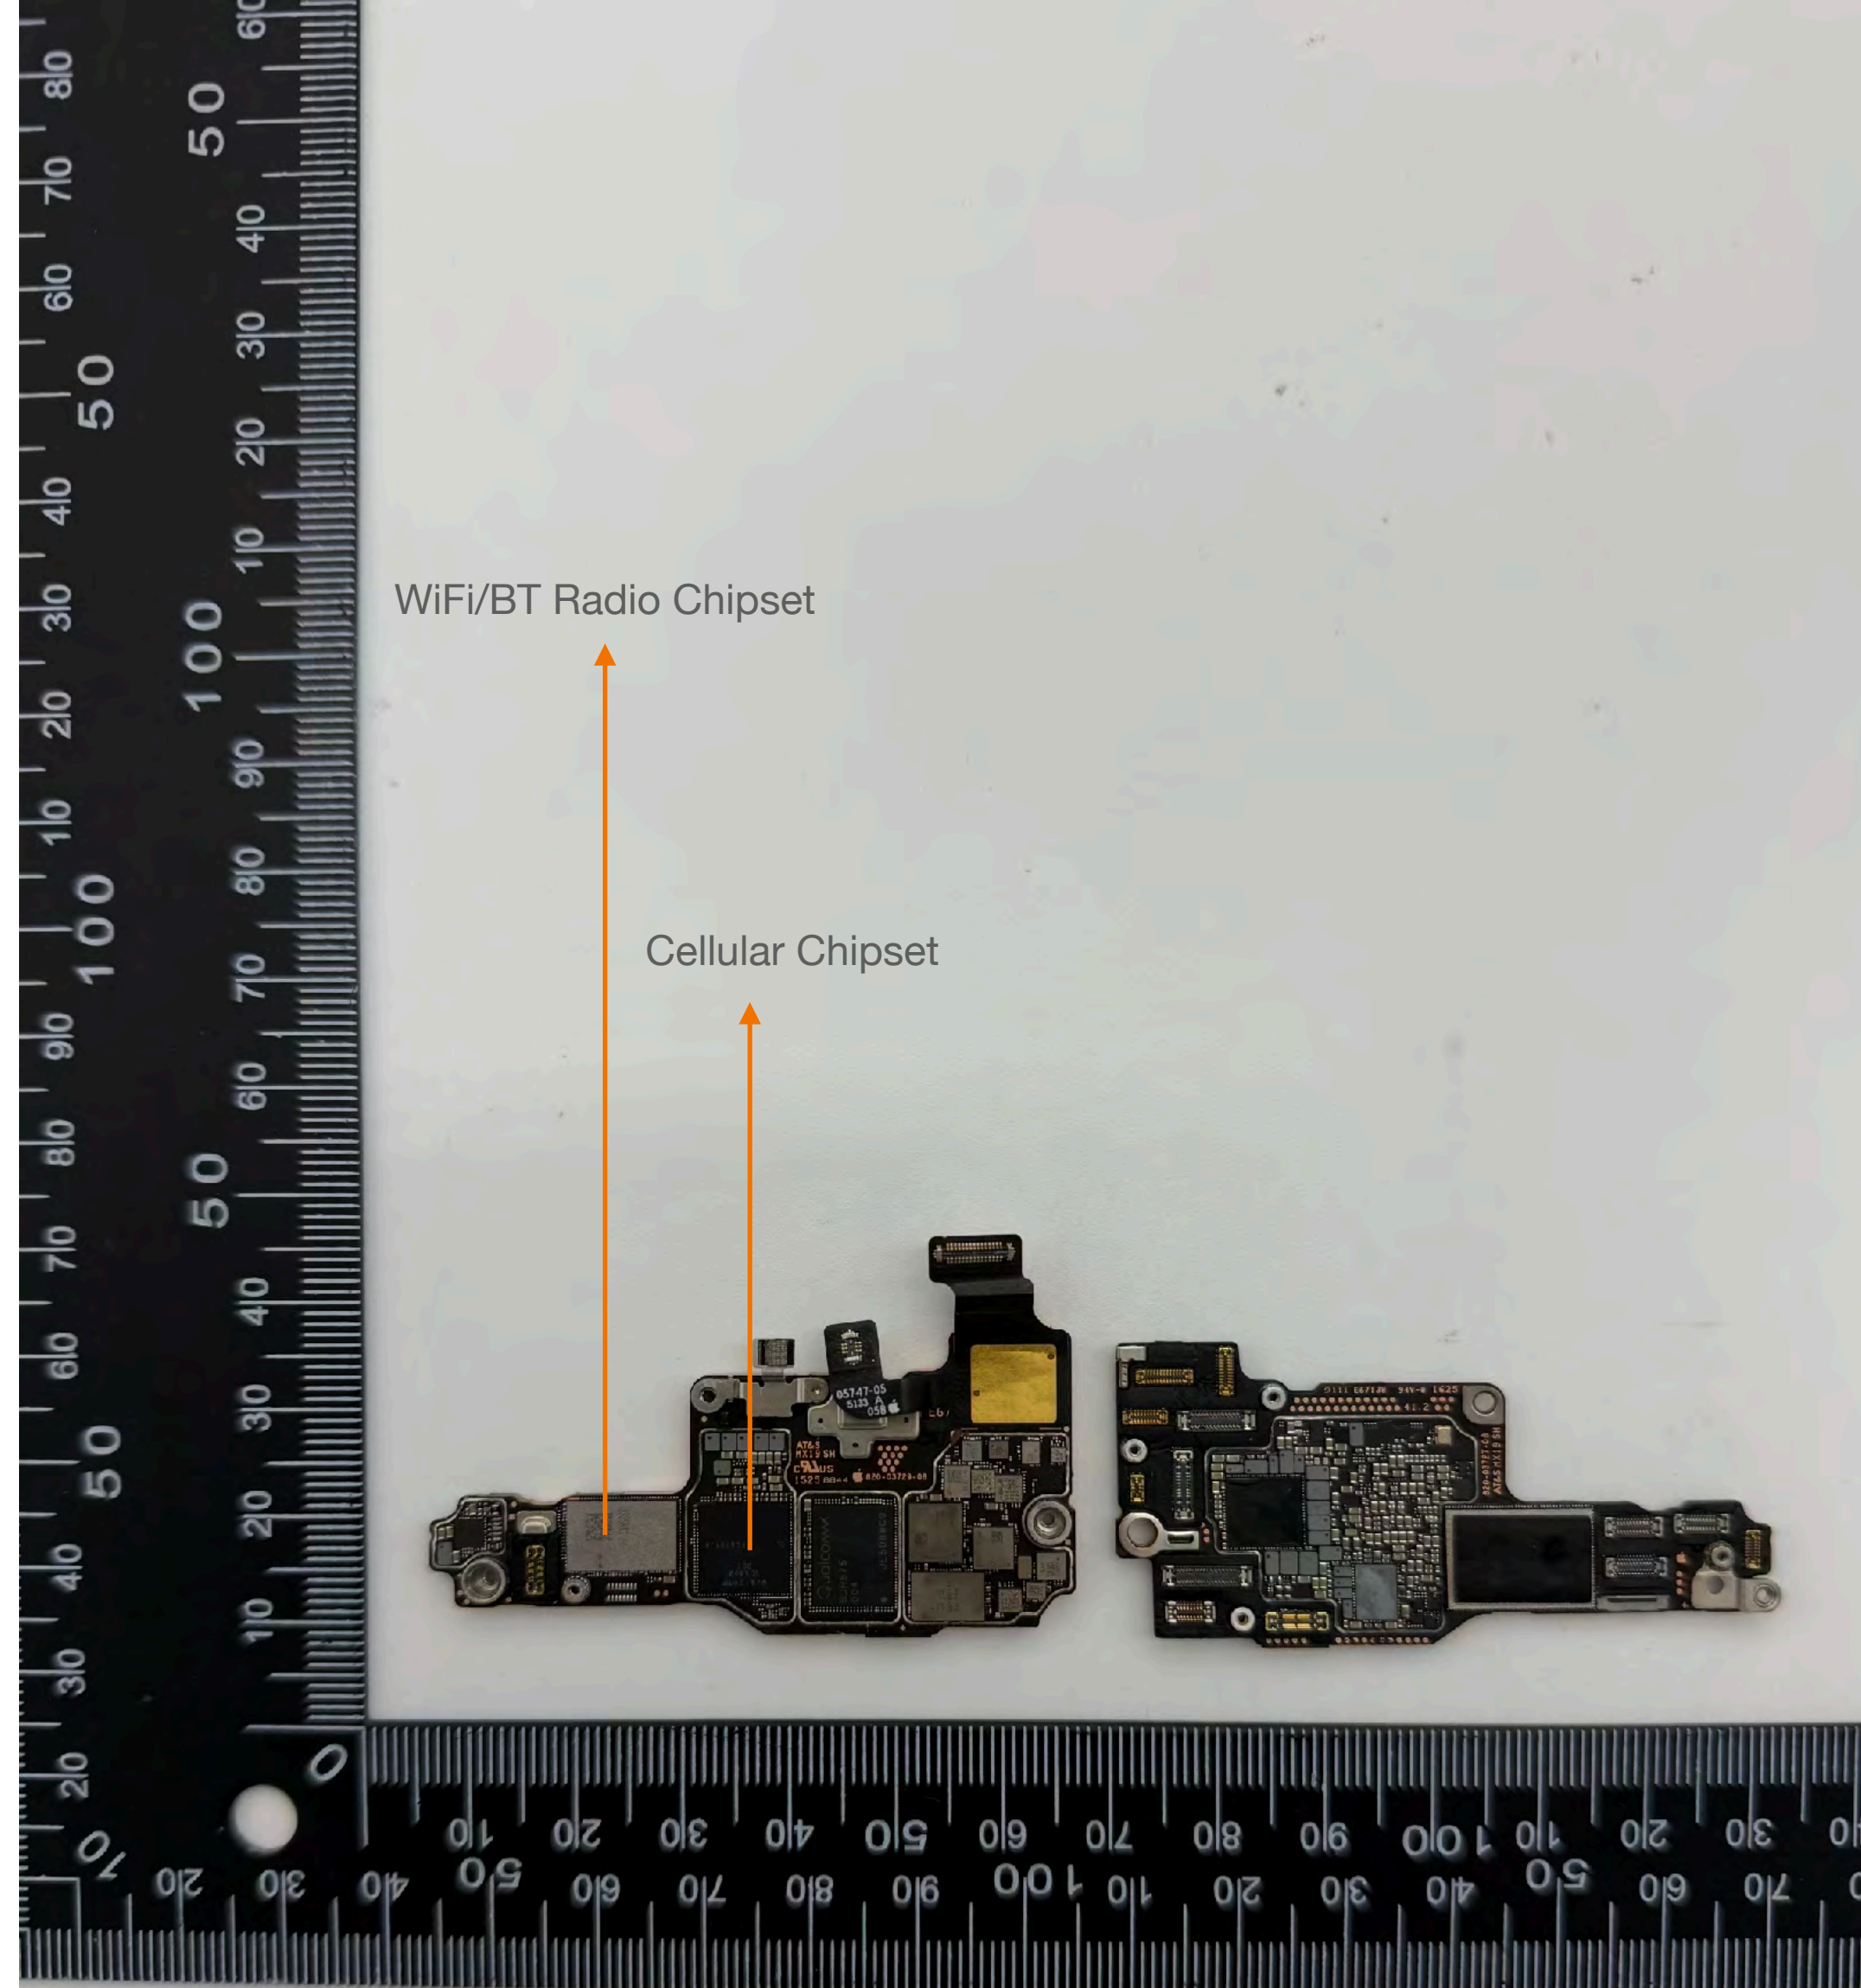

A3256, A3522
Bottom Speaker - Front

A3256, A3522
MLB - Front

A3256, A3522

MLB - Back

A3256, A3522

MLB Open without Shields

A3256, A3522

MLB Front and Back without Shields

WiFi/BT Radio Chipset

Cellular Chipset