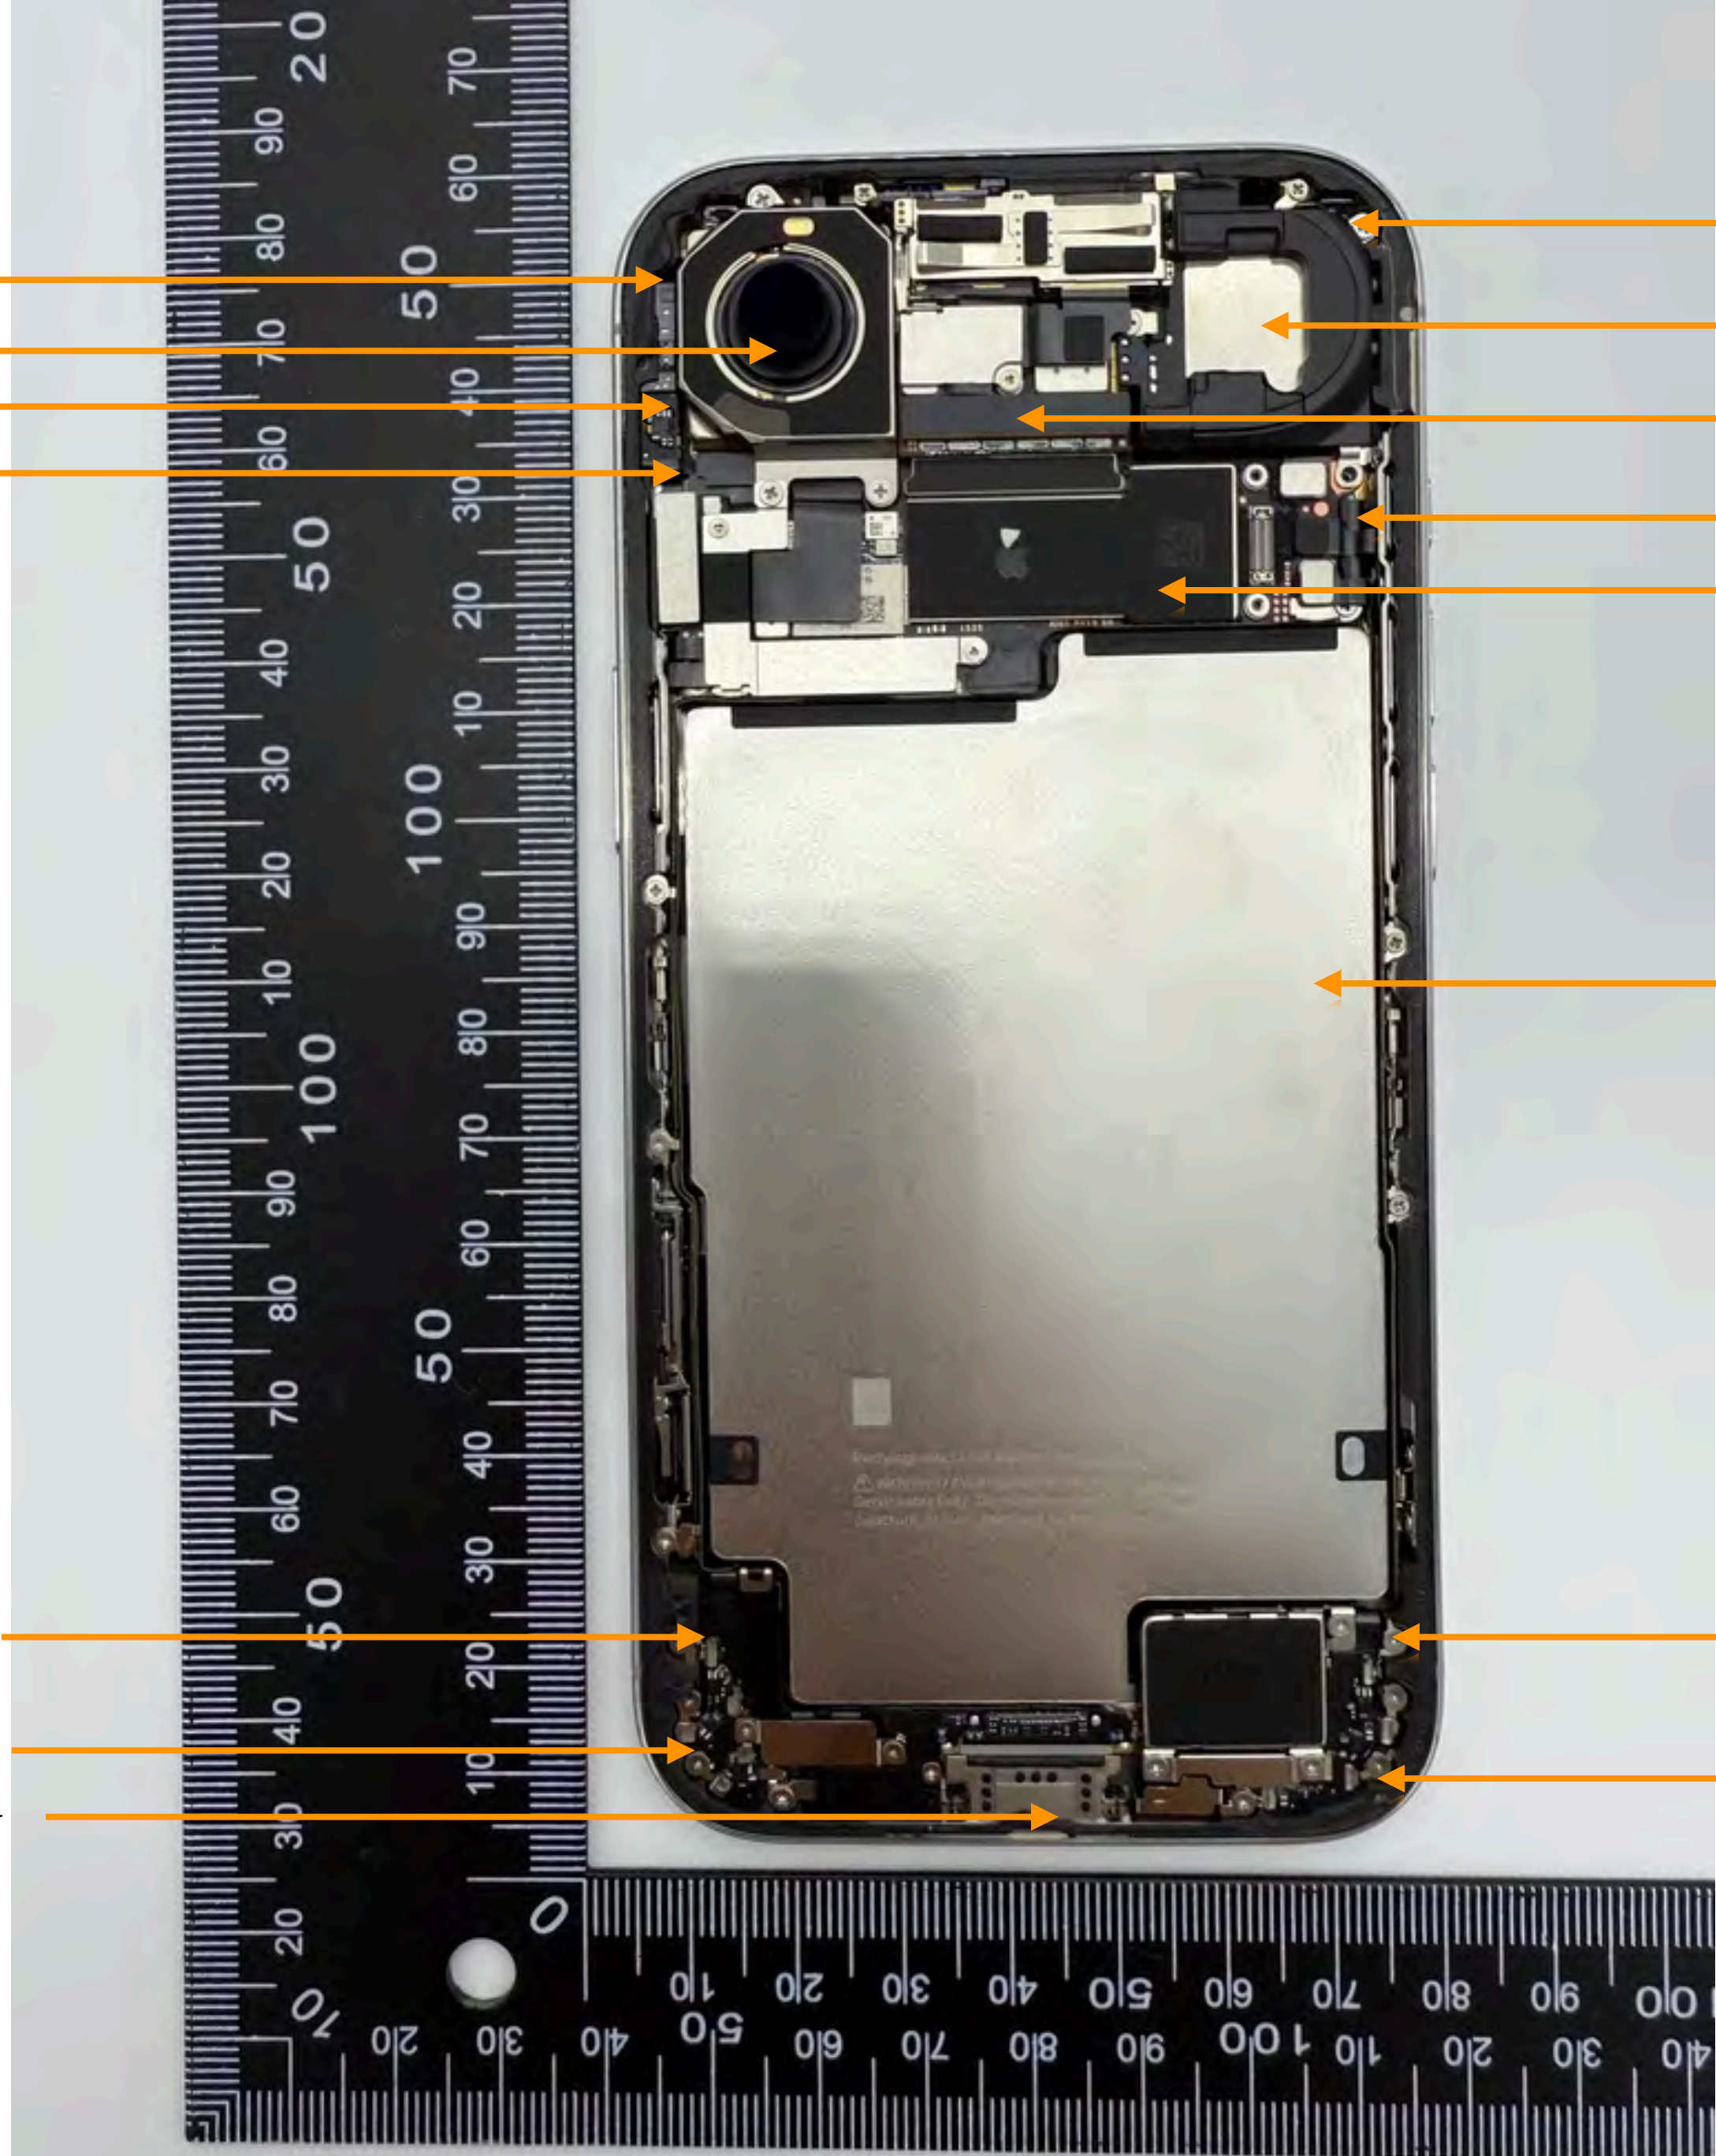

ANT 5 WiFi 5,6 GHz/802.15.4ab-NB/NB UNII

MLB

Battery

ANT 9 UHB/NR Cell

ANT 3 Cell ANT

USB-C Connector

ANT 7 UHB/NR Cell

ANT 1  
Cell/WiFi/BT/802.15.4 - 2.4GHz

F 5 0 H H 0 0 0  
0 F 4 0 0 0 1 5  
L H + 1 + 5 1 7  
0 R Z - H D

**A3260, A3516, A3517, A3518**

ANT2, ANT 8, ANT 10 - Front

**A3260, A3516, A3517, A3518**

ANT2, ANT 8, ANT 10 - Back

**A3260, A3516, A3517, A3518**