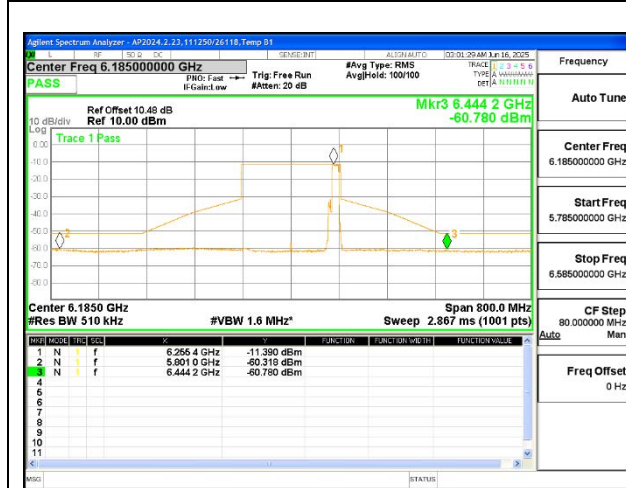

MID CHANNEL ANT 6 6185