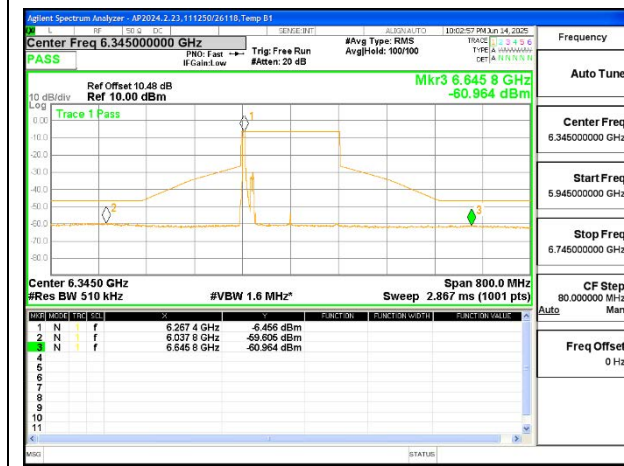

HIGH CHANNEL ANT 6 6345