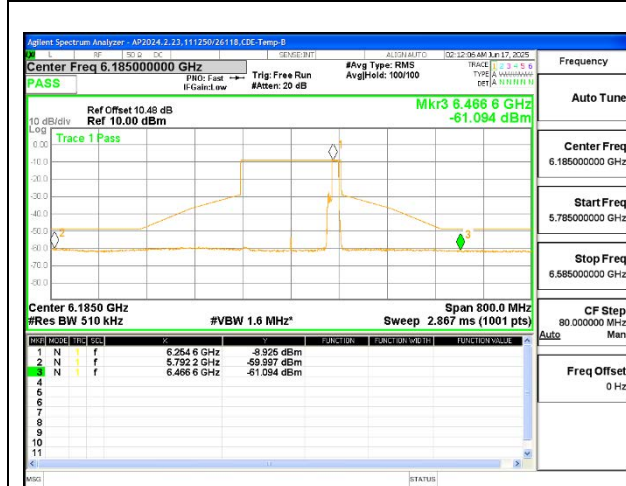

MID CHANNEL ANT 6 6185