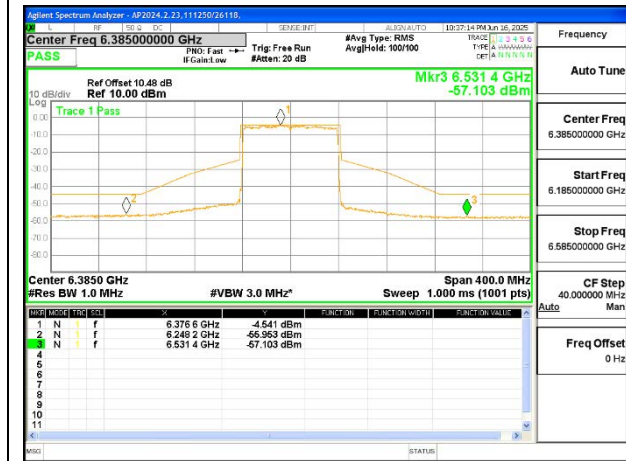

2TX Antenna 6 + Antenna 5 SDM MODE (FCC+IC) – SU Mode

LOW CHANNEL ANT 6 5985

LOW CHANNEL ANT 5 5985

MID CHANNEL ANT 6 6145

MID CHANNEL ANT 5 6145

HIGH CHANNEL ANT 6 6385

HIGH CHANNEL ANT 5 6385

9.8.4. 802.11be EHT160 MODE IN THE UNII-5 BAND