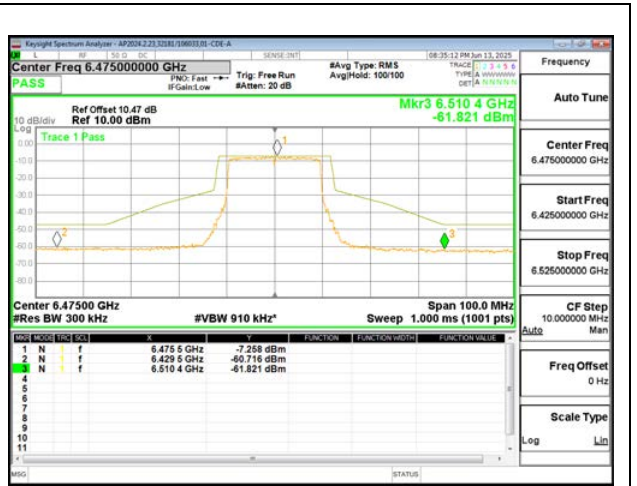

MID CHANNEL ANT 6 6475