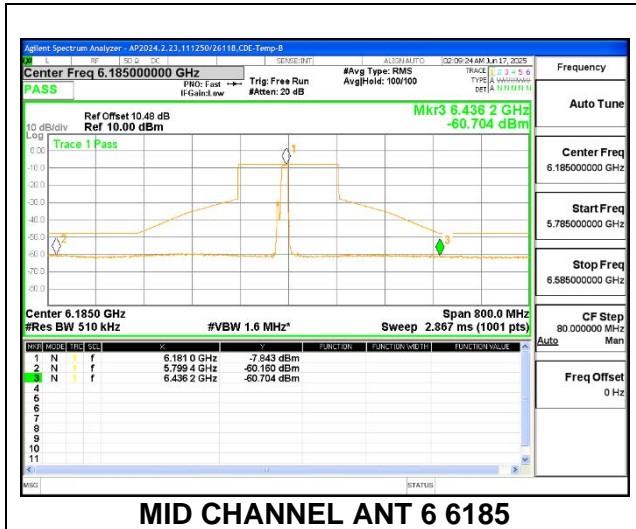

MID CHANNEL ANT 6 6185

MID CHANNEL ANT 5 6185

HIGH CHANNEL ANT 6 6345

HIGH CHANNEL ANT 5 6345

2TX Antenna 6 + Antenna 5 SDM MODE (FCC+IC) – 106+26-Tone, RU Index 89

2TX Antenna 6 + Antenna 5 SDM MODE (FCC+IC) – 106+26-Tone, RU Index S89