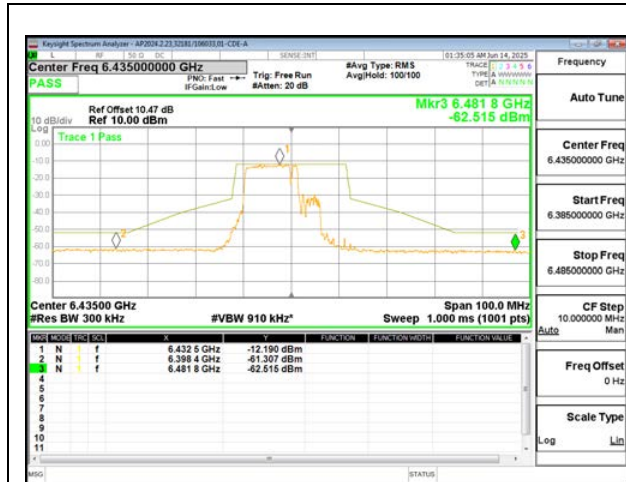

LOW CHANNEL ANT 5 6435

MID CHANNEL ANT 5 6475

HIGH CHANNEL ANT 5 6515

1TX Antenna 5 MODE (FCC+IC) MOBILE – SU MODE

LOW CHANNEL ANT 5 6435

MID CHANNEL ANT 5 6475

HIGH CHANNEL ANT 5 6515

2TX Antenna 6 + Antenna 5 CDD MODE (FCC+IC) – 106+26-Tone, RU Index 82