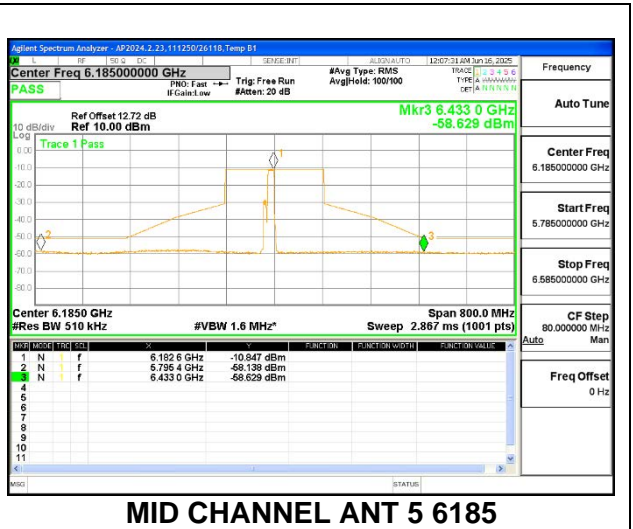

2TX Antenna 6 + Antenna 5 CDD MODE (FCC-IC) – 106+26-Tone, RU Index 89