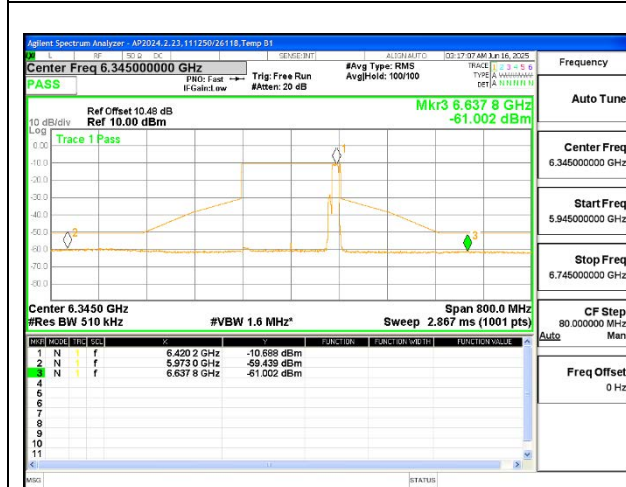

HIGH CHANNEL ANT 6 6345