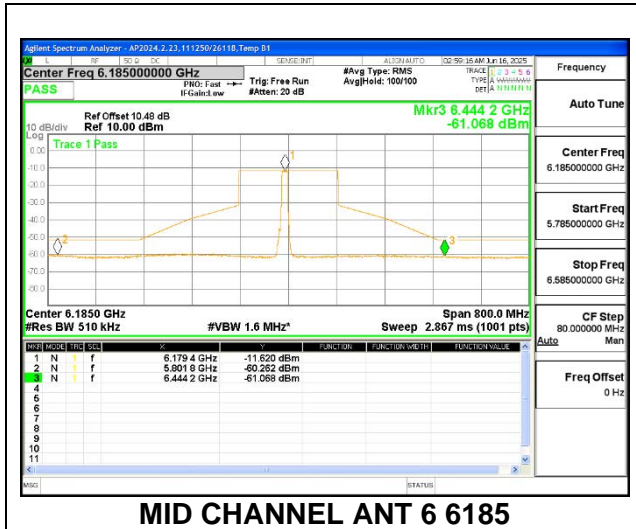

2TX Antenna 6 + Antenna 5 CDD MODE (FCC-IC) – 106+26-Tone, RU Index 89