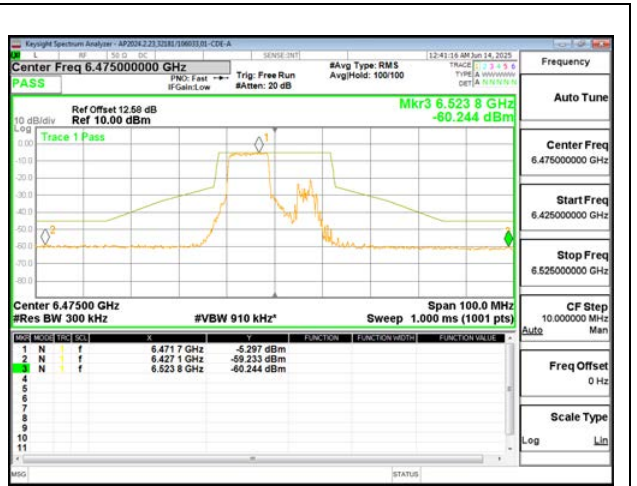

LOW CHANNEL ANT 6 6435

MID CHANNEL ANT 6 6475

HIGH CHANNEL ANT 6 6515

1TX Antenna 5 MODE (FCC+IC) MOBILE – 106-Tone, RU Index 53

LOW CHANNEL ANT 5 6435

MID CHANNEL ANT 5 6475

HIGH CHANNEL ANT 5 6515

1TX Antenna 5 MODE (FCC+IC) MOBILE – 106-Tone, RU Index 54