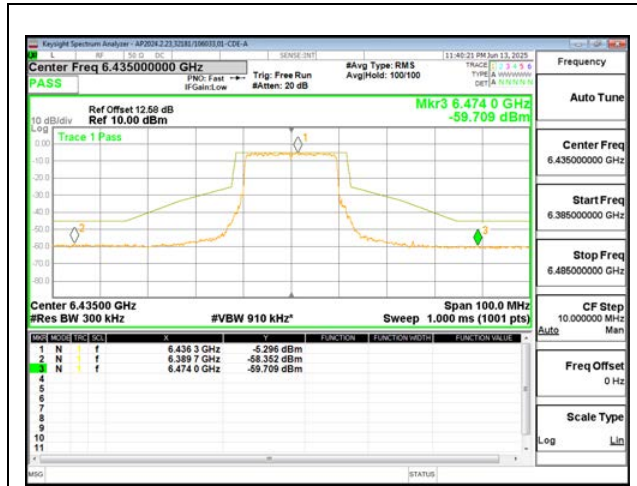

LOW CHANNEL ANT 5 6435

MID CHANNEL ANT 5 6475

HIGH CHANNEL ANT 5 6515

1TX Antenna 5 MODE (FCC+IC) MOBILE – SU MODE

LOW CHANNEL ANT 5 6435

MID CHANNEL ANT 5 6475

HIGH CHANNEL ANT 5 6515

2TX Antenna 6 + Antenna 5 CDD MODE (FCC+IC) – 106+26-Tone, RU Index 82