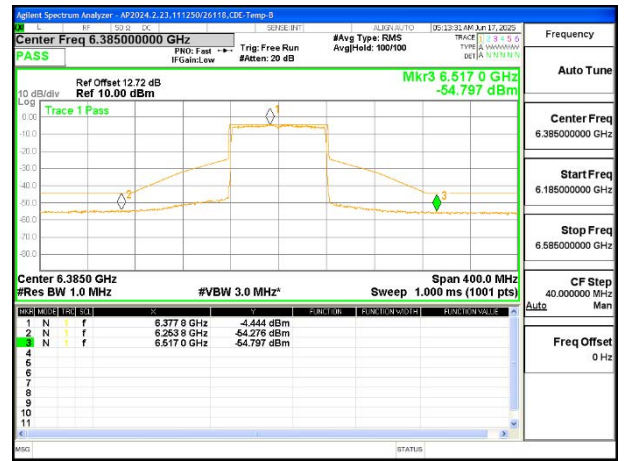

2TX Antenna 6 + Antenna 5 SDM MODE (FCC+IC) – SU Mode

LOW CHANNEL ANT 6 5985

LOW CHANNEL ANT 5 5985

MID CHANNEL ANT 6 6145

MID CHANNEL ANT 5 6145

HIGH CHANNEL ANT 6 6385

HIGH CHANNEL ANT 5 6385

9.8.4. 802.11be EHT160 MODE IN THE UNII-5 BAND