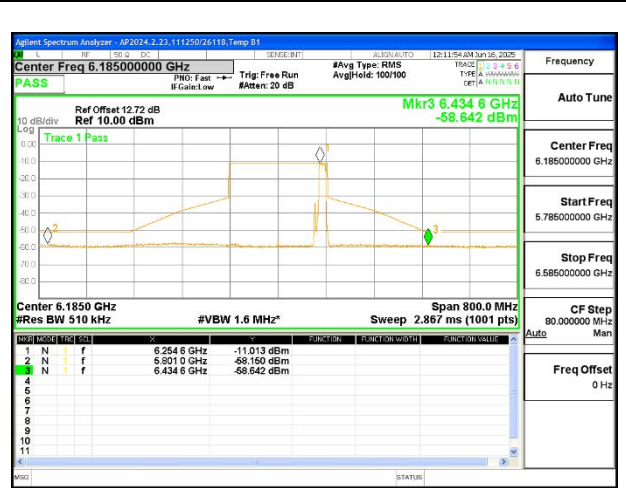

MID CHANNEL ANT 5 6185