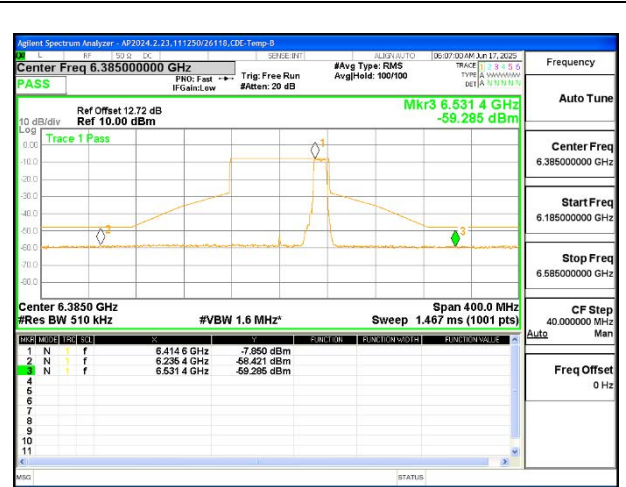

2TX Antenna 6 + Antenna 5 SDM MODE (FCC+IC) – 106+26-Tone, RU Index 89

LOW CHANNEL ANT 6 5985

LOW CHANNEL ANT 5 5985

MID CHANNEL ANT 6 6145

MID CHANNEL ANT 5 6145

HIGH CHANNEL ANT 6 6385

HIGH CHANNEL ANT 5 6385