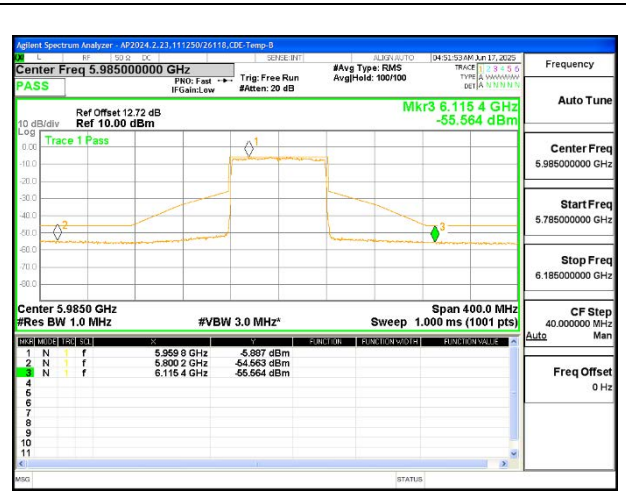

LOW CHANNEL ANT 5 5985