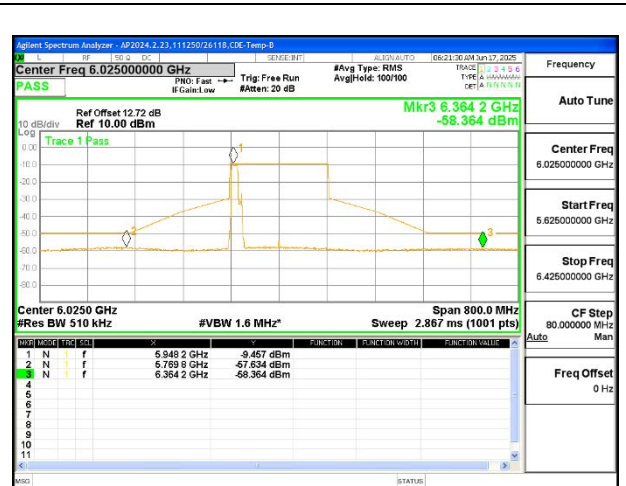

MID CHANNEL ANT 6 6185

MID CHANNEL ANT 5 6185

HIGH CHANNEL ANT 6 6345

HIGH CHANNEL ANT 5 6345

2TX Antenna 6 + Antenna 5 SDM MODE (FCC+IC) – 106+26-Tone, RU Index 82

LOW CHANNEL ANT 6 6025

LOW CHANNEL ANT 5 6025