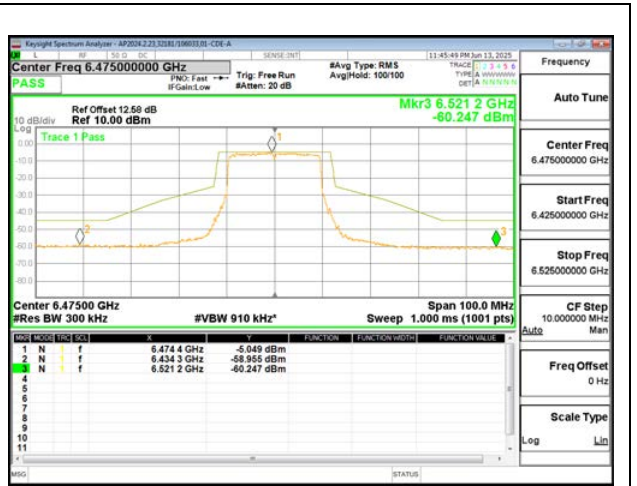

LOW CHANNEL ANT 5 6435

MID CHANNEL ANT 5 6475

HIGH CHANNEL ANT 5 6515

1TX Antenna 5 MODE (FCC+IC) MOBILE – SU MODE

LOW CHANNEL ANT 5 6435

MID CHANNEL ANT 5 6475

HIGH CHANNEL ANT 5 6515

2TX Antenna 6 + Antenna 5 CDD MODE (FCC+IC) – 106+26-Tone, RU Index 82