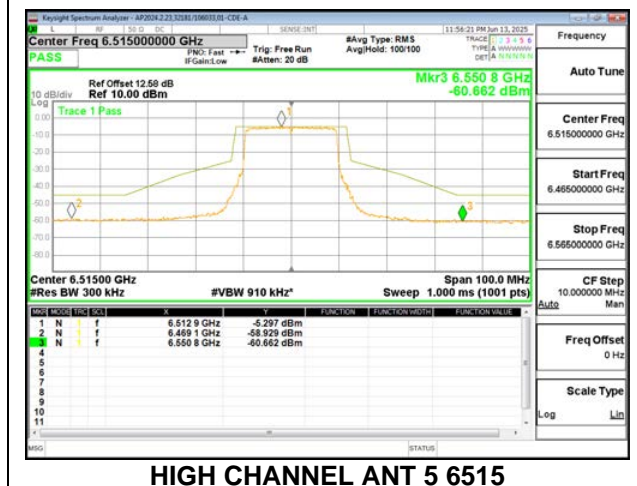

LOW CHANNEL ANT 5 6435

MID CHANNEL ANT 5 6475

HIGH CHANNEL ANT 5 6515

1TX Antenna 5 MODE (FCC+IC) MOBILE – SU MODE

LOW CHANNEL ANT 5 6435

MID CHANNEL ANT 5 6475

HIGH CHANNEL ANT 5 6515

2TX Antenna 6 + Antenna 5 CDD MODE (FCC+IC) – 106+26-Tone, RU Index 82