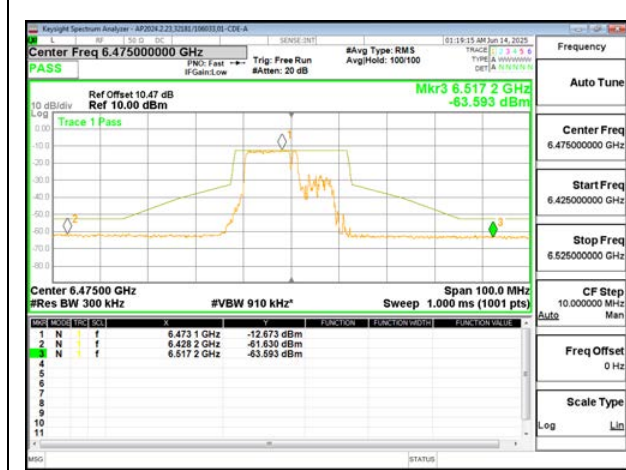

MID CHANNEL ANT 6 6475