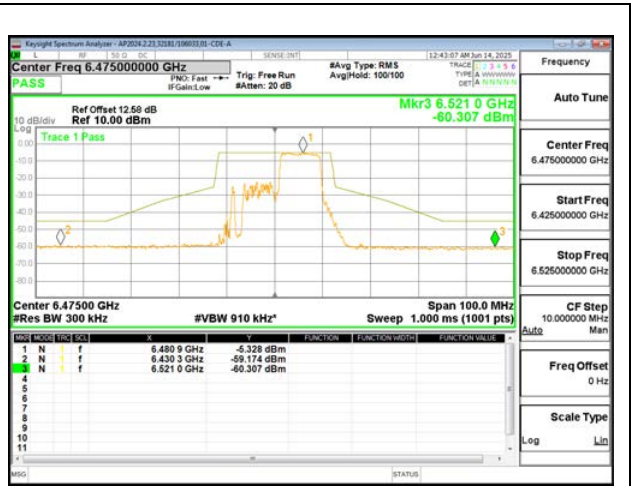

MID CHANNEL ANT 5 6475