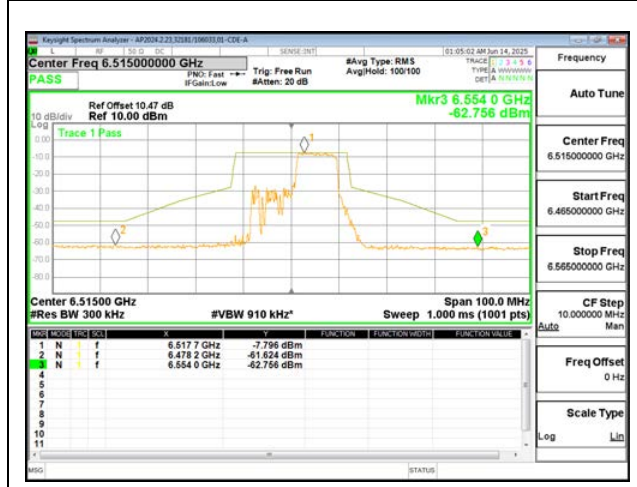

LOW CHANNEL ANT 6 6435

MID CHANNEL ANT 6 6475

HIGH CHANNEL ANT 6 6515

1TX Antenna 6 MODE (FCC+IC) MOBILE – 106-Tone, RU Index 54

LOW CHANNEL ANT 6 6435

MID CHANNEL ANT 6 6475

HIGH CHANNEL ANT 6 6515

1TX Antenna 6 MODE (FCC+IC) MOBILE – SU MODE