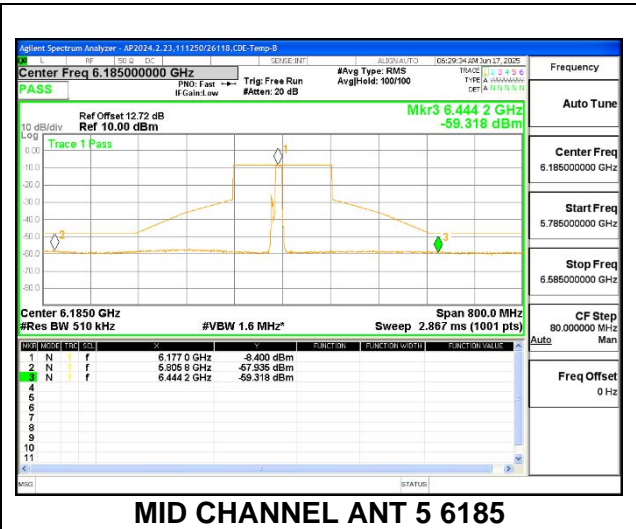

MID CHANNEL ANT 6 6185

MID CHANNEL ANT 5 6185

HIGH CHANNEL ANT 6 6345

HIGH CHANNEL ANT 5 6345

2TX Antenna 6 + Antenna 5 SDM MODE (FCC+IC) – 106+26-Tone, RU Index 89

2TX Antenna 6 + Antenna 5 SDM MODE (FCC+IC) – 106+26-Tone, RU Index S89