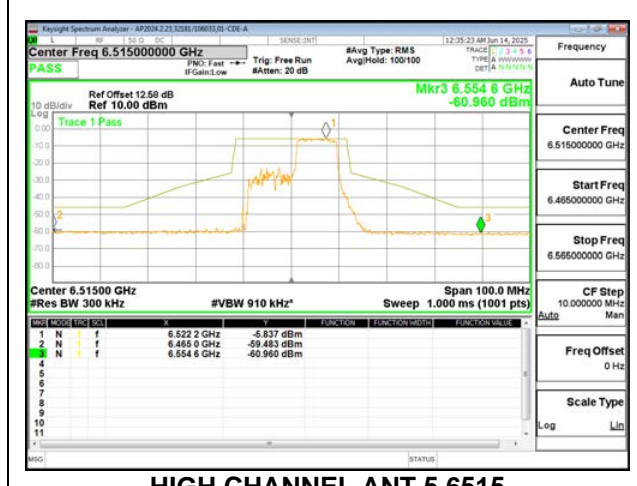

HIGH CHANNEL ANT 5 6515