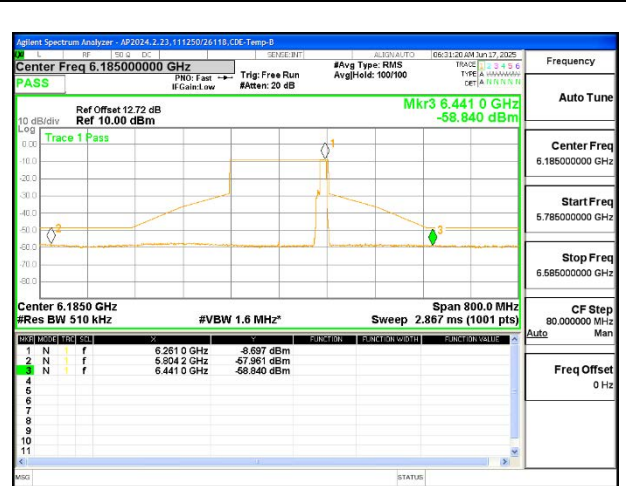

MID CHANNEL ANT 5 6185