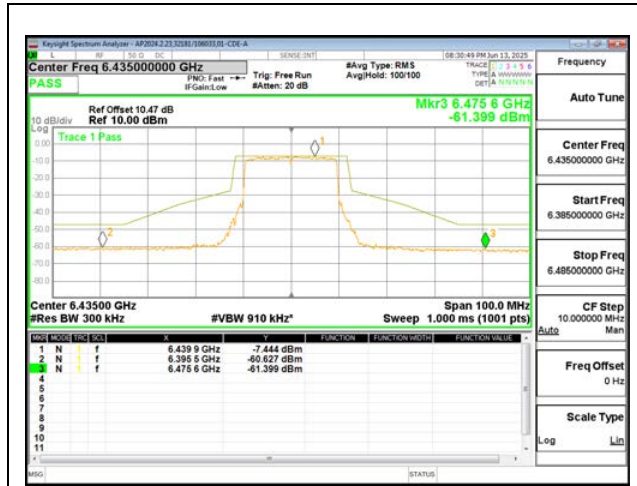

LOW CHANNEL ANT 6 6435

MID CHANNEL ANT 6 6475

HIGH CHANNEL ANT 6 6515

1TX Antenna 6 MODE (FCC+IC) MOBILE – 106-Tone, RU Index 54

LOW CHANNEL ANT 6 6435

MID CHANNEL ANT 6 6475

HIGH CHANNEL ANT 6 6515

1TX Antenna 6 MODE (FCC+IC) MOBILE – SU MODE