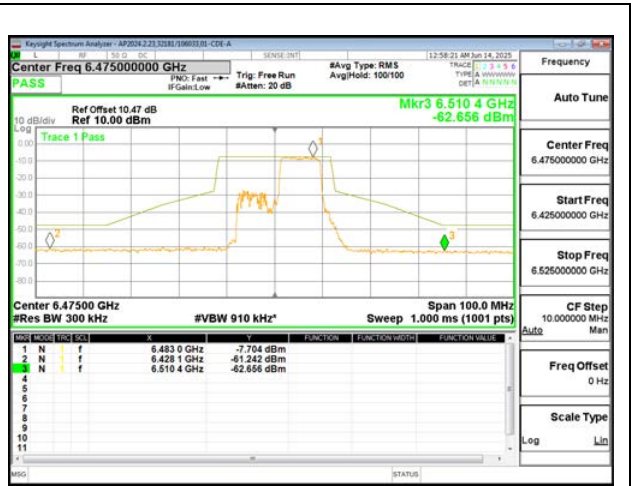

LOW CHANNEL ANT 6 6435

MID CHANNEL ANT 6 6475

HIGH CHANNEL ANT 6 6515

1TX Antenna 6 MODE (FCC+IC) MOBILE – 106-Tone, RU Index 54

LOW CHANNEL ANT 6 6435

MID CHANNEL ANT 6 6475

HIGH CHANNEL ANT 6 6515

1TX Antenna 6 MODE (FCC+IC) MOBILE – SU MODE