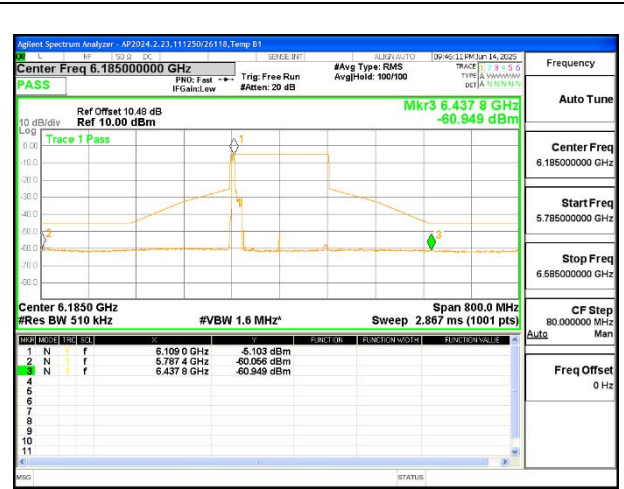

MID CHANNEL ANT 6 6185