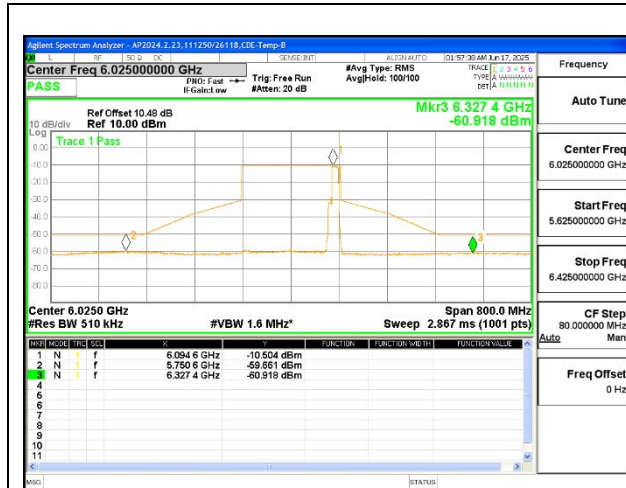

MID CHANNEL ANT 6 6185

MID CHANNEL ANT 5 6185

HIGH CHANNEL ANT 6 6345

HIGH CHANNEL ANT 5 6345

2TX Antenna 6 + Antenna 5 SDM MODE (FCC+IC) – 106+26-Tone, RU Index 89

2TX Antenna 6 + Antenna 5 SDM MODE (FCC+IC) – 106+26-Tone, RU Index S89