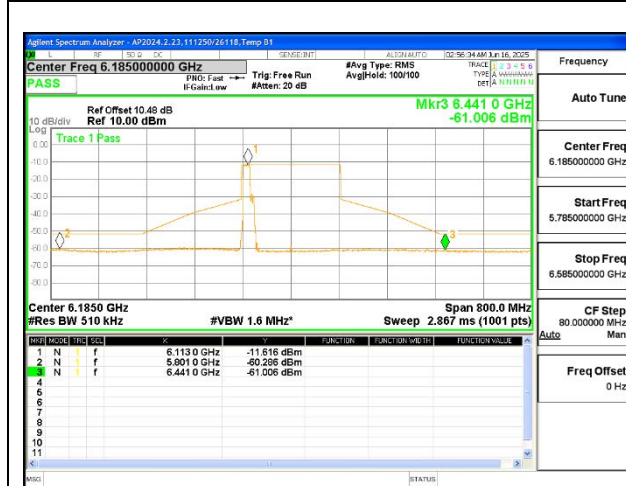

MID CHANNEL ANT 5 6185

HIGH CHANNEL ANT 5 6345

2TX Antenna 6 + Antenna 5 CDD MODE (FCC-IC) – 106+26-Tone, RU Index 82

LOW CHANNEL ANT 6 6025

LOW CHANNEL ANT 5 6025

MID CHANNEL ANT 6 6185

MID CHANNEL ANT 5 6185