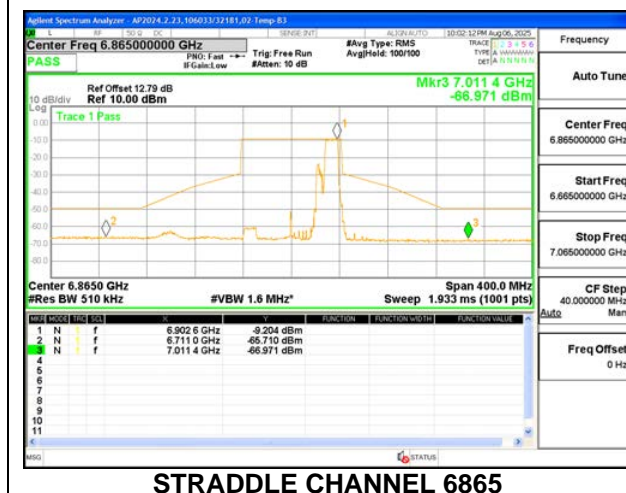

STRADDLE CHANNEL 6865

1TX Antenna 6 MODE (FCC+IC) MOBILE – 106+26-Tone, RU Index 85

MID CHANNEL 6705

1TX Antenna 6 MODE (FCC+IC) MOBILE – 106+26-Tone, RU Index 89

STRADDLE CHANNEL 6545

MID CHANNEL 6705

STRADDLE CHANNEL 6865