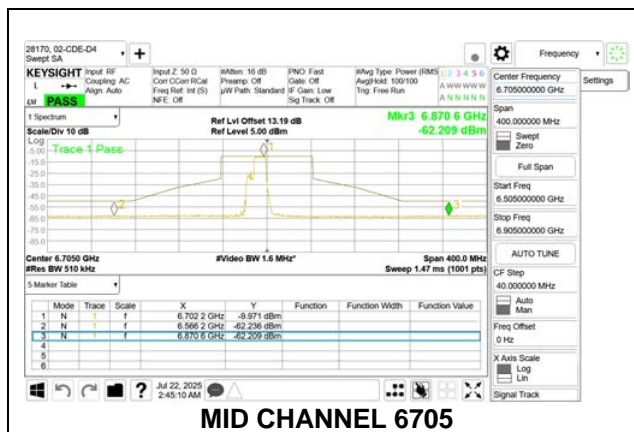

1TX Antenna 5 MODE (FCC-IC) MOBILE – 106+26-Tone, RU Index 89

**1TX Antenna 5 MODE (FCC+IC) MOBILE – SU MODE**

2TX Antenna 6 + Antenna 5 CDD MODE (FCC+IC) – 484+242-Tone, RU Index 90

STRADDLE CHANNEL ANT 6 6545