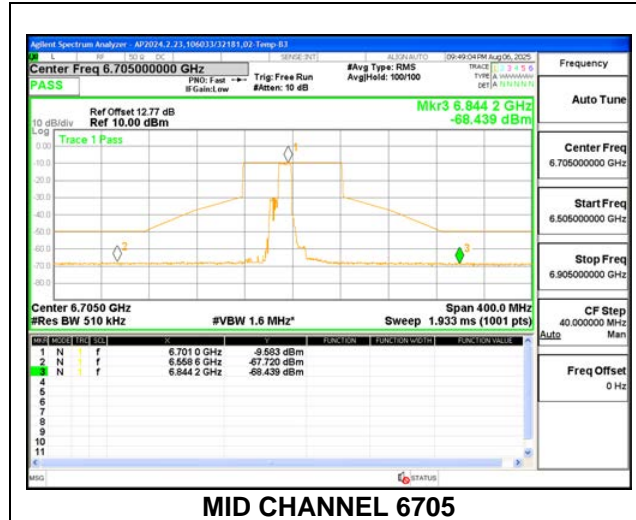

1TX Antenna 6 MODE (FCC+IC) MOBILE – 106+26-Tone, RU Index 85

MID CHANNEL 6705

1TX Antenna 6 MODE (FCC+IC) MOBILE – 106+26-Tone, RU Index 89