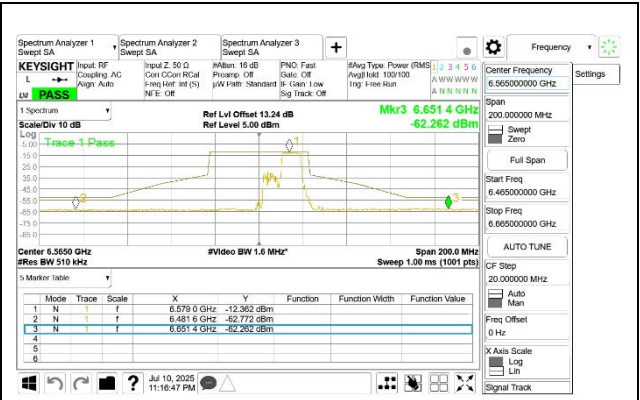

HIGH CHANNEL ANT 6 6845

HIGH CHANNEL ANT 5 6845

2TX Antenna 6 + Antenna 5 SDM MODE (FCC+IC) – 106-Tone, RU Index 53

**2TX Antenna 6 + Antenna 5 SDM MODE (FCC+IC) – 106-Tone, RU Index 54**

2TX Antenna 6 + Antenna 5 SDM MODE (FCC+IC) – 106-Tone, RU Index 56