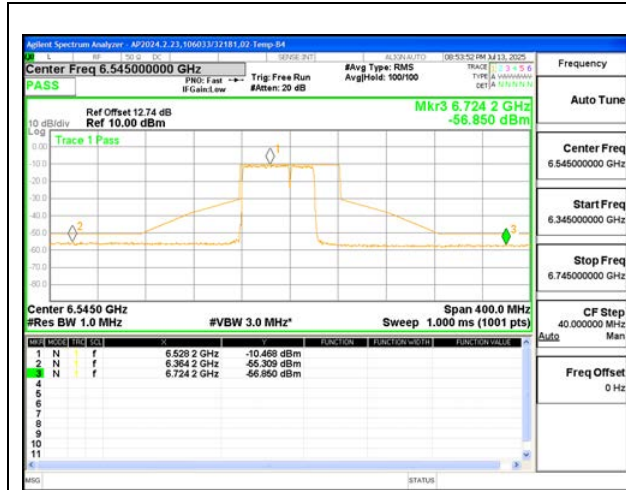

2TX Antenna 6 + Antenna 5 SDM MODE (FCC+IC) – 484+242-Tone, RU Index 90

2TX Antenna 6 + Antenna 5 SDM MODE (FCC+IC) – 484+242-Tone, RU Index 92

2TX Antenna 6 + Antenna 5 SDM MODE (FCC+IC) – 484+242-Tone, RU Index 93