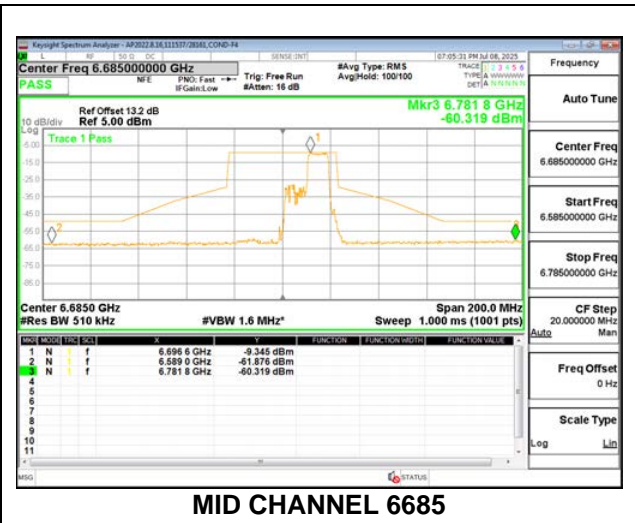

1TX Antenna 5 MODE (FCC-IC) MOBILE – 106-Tone, RU Index 54

1TX Antenna 5 MODE (FCC-IC) MOBILE – 106-Tone, RU Index 56

1TX Antenna 5 MODE (FCC+IC) MOBILE – SU MODE

LOW CHANNEL 6565

MID CHANNEL 6685

HIGH CHANNEL 6845

2TX Antenna 6 + Antenna 5 CDD MODE (FCC+IC) – 106-Tone, RU Index 53

LOW CHANNEL ANT 6 6565

LOW CHANNEL ANT 5 6565

MID CHANNEL ANT 6 6685

MID CHANNEL ANT 5 6685

HIGH CHANNEL ANT 6 6845

HIGH CHANNEL ANT 5 6845