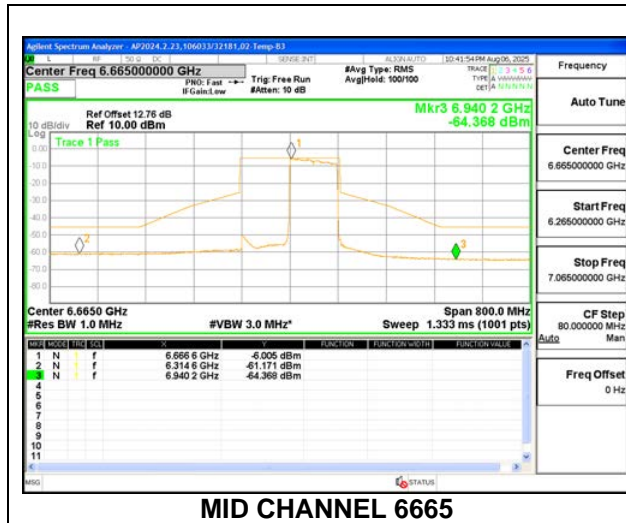

1TX Antenna 6 MODE (FCC+IC) MOBILE – 996-Tone, RU Index S67