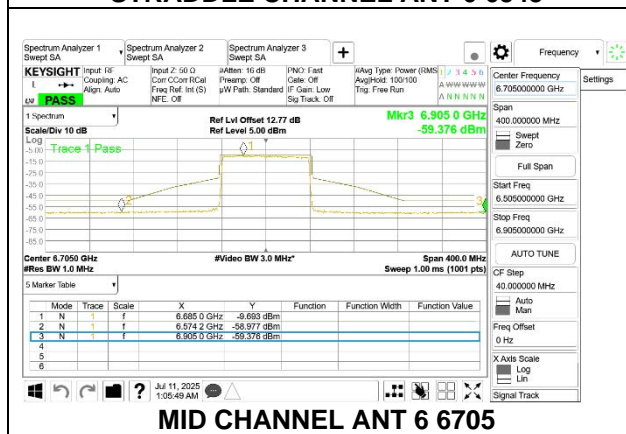

2TX Antenna 6 + Antenna 5 SDM MODE (FCC+IC) – SU Mode