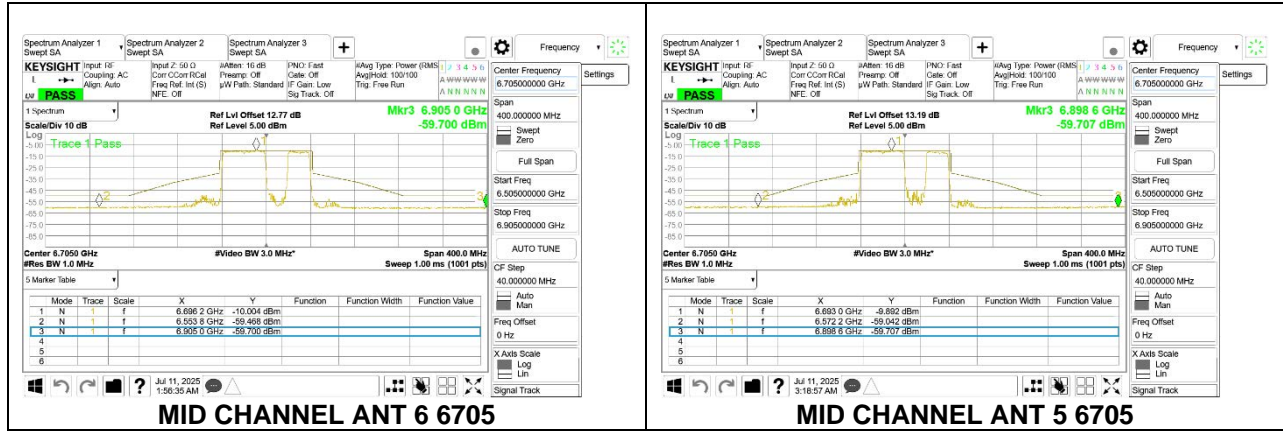

2TX Antenna 6 + Antenna 5 SDM MODE (FCC+IC) – 484+242-Tone, RU Index 92