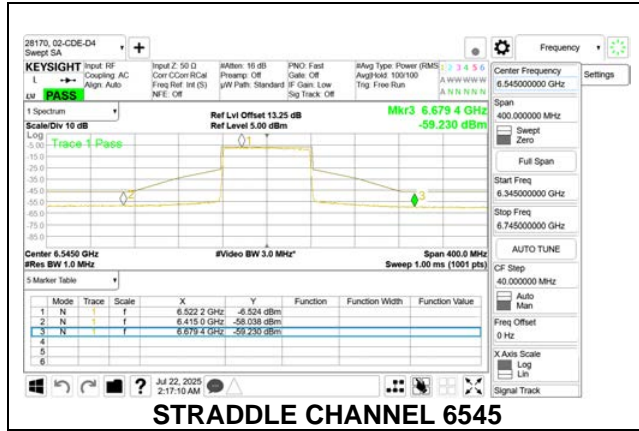

1TX Antenna 6 MODE (FCC+IC) MOBILE – SU MODE

STRADDLE CHANNEL 6545

MID CHANNEL 6705

STRADDLE CHANNEL 6865

1TX Antenna 5 MODE (FCC+IC) MOBILE – 106+26-Tone, RU Index 82

1TX Antenna 5 MODE (FCC+IC) MOBILE – 106+26-Tone, RU Index 85

1TX Antenna 5 MODE (FCC-IC) MOBILE – 106+26-Tone, RU Index 89

**1TX Antenna 5 MODE (FCC+IC) MOBILE – SU MODE**

2TX Antenna 6 + Antenna 5 CDD MODE (FCC+IC) – 484+242-Tone, RU Index 90

STRADDLE CHANNEL ANT 6 6545