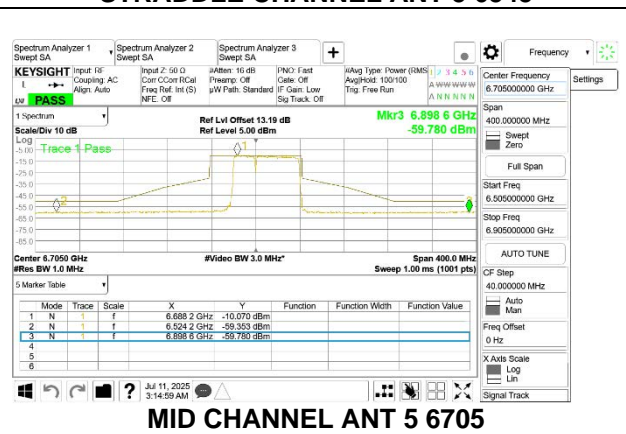

2TX Antenna 6 + Antenna 5 CDD MODE (FCC+IC) – SU Mode

STRADDLE CHANNEL ANT 6 6545

STRADDLE CHANNEL ANT 5 6545

MID CHANNEL ANT 6 6705

MID CHANNEL ANT 5 6705

STRADDLE CHANNEL ANT 6 6865

STRADDLE CHANNEL ANT 5 6865

2TX Antenna 6 + Antenna 5 SDM MODE (FCC+IC) – 484+242-Tone, RU Index 90

2TX Antenna 6 + Antenna 5 SDM MODE (FCC+IC) – 484+242-Tone, RU Index 92

2TX Antenna 6 + Antenna 5 SDM MODE (FCC+IC) – 484+242-Tone, RU Index 93