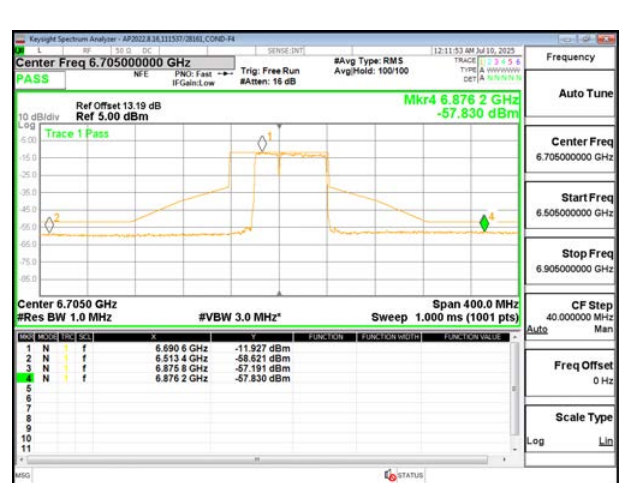

MID CHANNEL ANT 5 6705