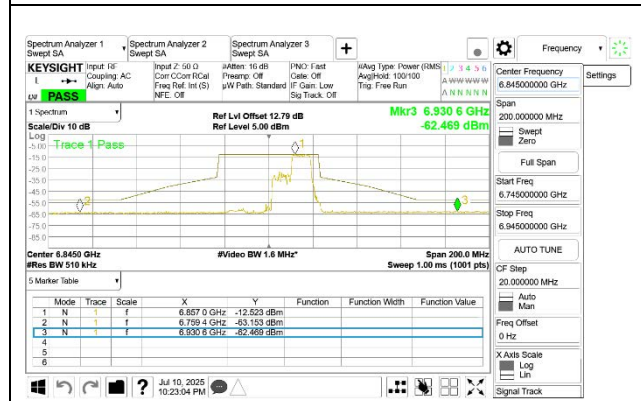

HIGH CHANNEL ANT 6 6845

HIGH CHANNEL ANT 5 6845

2TX Antenna 6 + Antenna 5 SDM MODE (FCC+IC) – 106-Tone, RU Index 53

**2TX Antenna 6 + Antenna 5 SDM MODE (FCC+IC) – 106-Tone, RU Index 54**

2TX Antenna 6 + Antenna 5 SDM MODE (FCC+IC) – 106-Tone, RU Index 56