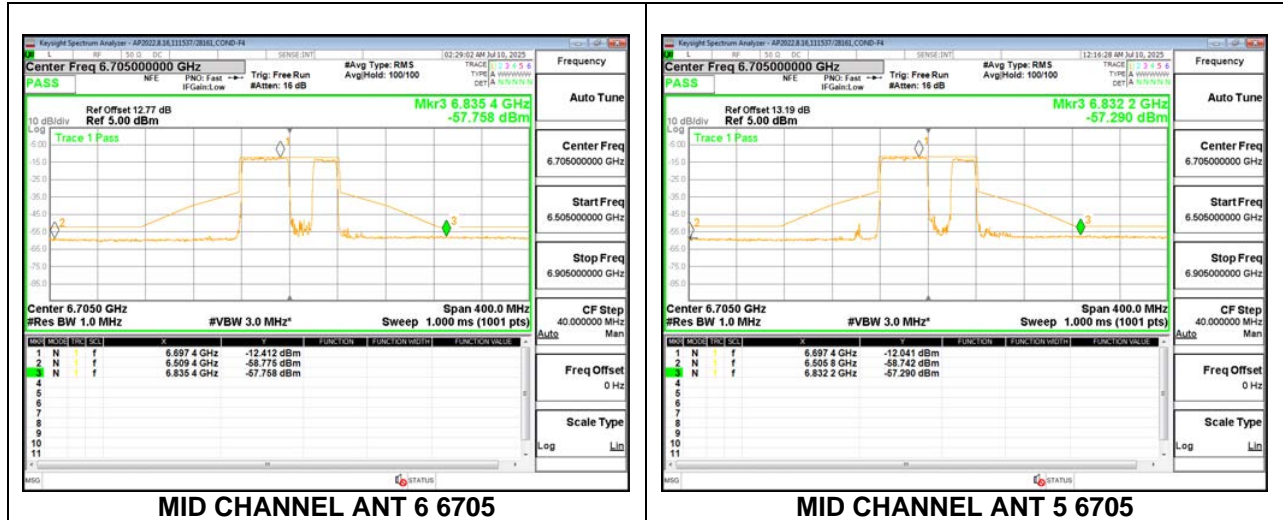

STRADDLE CHANNEL ANT 5 6545

MID CHANNEL ANT 6 6705

MID CHANNEL ANT 5 6705

STRADDLE CHANNEL ANT 6 6865

STRADDLE CHANNEL ANT 5 6865

**2TX Antenna 6 + Antenna 5 CDD MODE (FCC+IC) – 484+242-Tone, RU Index 92**