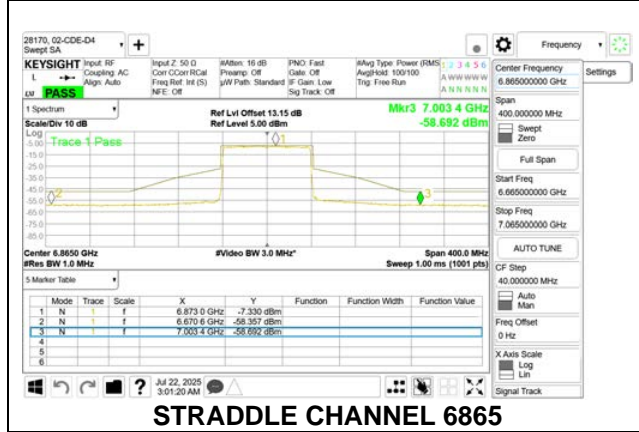

1TX Antenna 6 MODE (FCC+IC) MOBILE – SU MODE

STRADDLE CHANNEL 6545

MID CHANNEL 6705

STRADDLE CHANNEL 6865

1TX Antenna 5 MODE (FCC+IC) MOBILE – 106+26-Tone, RU Index 82

1TX Antenna 5 MODE (FCC+IC) MOBILE – 106+26-Tone, RU Index 85

1TX Antenna 5 MODE (FCC-IC) MOBILE – 106+26-Tone, RU Index 89

**1TX Antenna 5 MODE (FCC+IC) MOBILE – SU MODE**

2TX Antenna 6 + Antenna 5 CDD MODE (FCC+IC) – 484+242-Tone, RU Index 90

STRADDLE CHANNEL ANT 6 6545