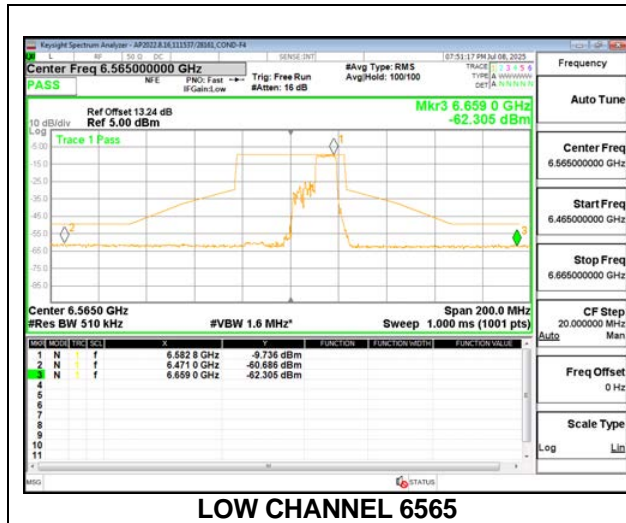

1TX Antenna 5 MODE (FCC-IC) MOBILE – 106-Tone, RU Index 54

1TX Antenna 5 MODE (FCC-IC) MOBILE – 106-Tone, RU Index 56

1TX Antenna 5 MODE (FCC+IC) MOBILE – SU MODE

LOW CHANNEL 6565

MID CHANNEL 6685

HIGH CHANNEL 6845

2TX Antenna 6 + Antenna 5 CDD MODE (FCC+IC) – 106-Tone, RU Index 53

LOW CHANNEL ANT 6 6565

LOW CHANNEL ANT 5 6565

MID CHANNEL ANT 6 6685

MID CHANNEL ANT 5 6685

HIGH CHANNEL ANT 6 6845

HIGH CHANNEL ANT 5 6845