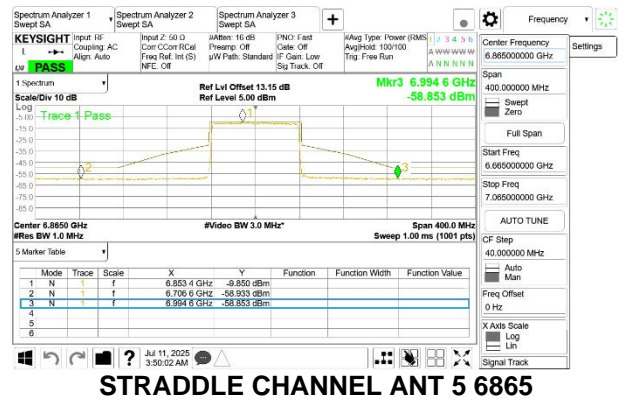

STRADDLE CHANNEL ANT 6 6545

STRADDLE CHANNEL ANT 5 6545

MID CHANNEL ANT 6 6705

MID CHANNEL ANT 5 6705

STRADDLE CHANNEL ANT 6 6865

STRADDLE CHANNEL ANT 5 6865

2TX Antenna 6 + Antenna 5 SDM MODE (FCC+IC) – SU Mode