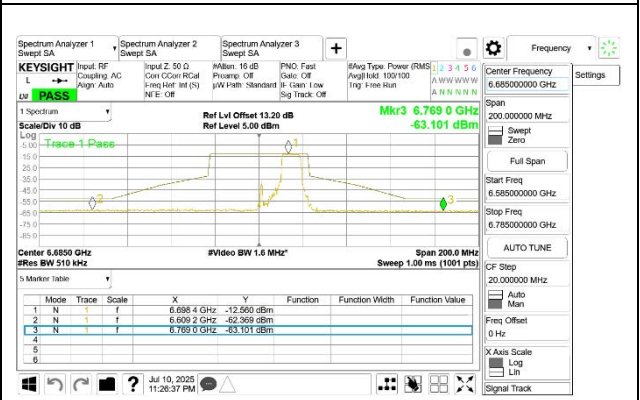

HIGH CHANNEL ANT 6 6845

HIGH CHANNEL ANT 5 6845

2TX Antenna 6 + Antenna 5 SDM MODE (FCC+IC) – 106-Tone, RU Index 53

**2TX Antenna 6 + Antenna 5 SDM MODE (FCC+IC) – 106-Tone, RU Index 54**

2TX Antenna 6 + Antenna 5 SDM MODE (FCC+IC) – 106-Tone, RU Index 56