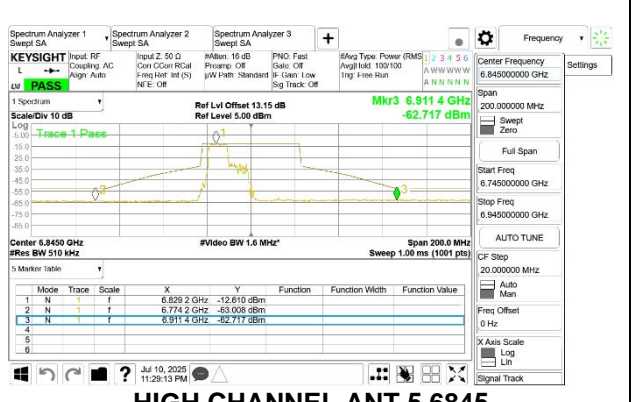

2TX Antenna 6 + Antenna 5 SDM MODE (FCC+IC) – 106-Tone, RU Index 53