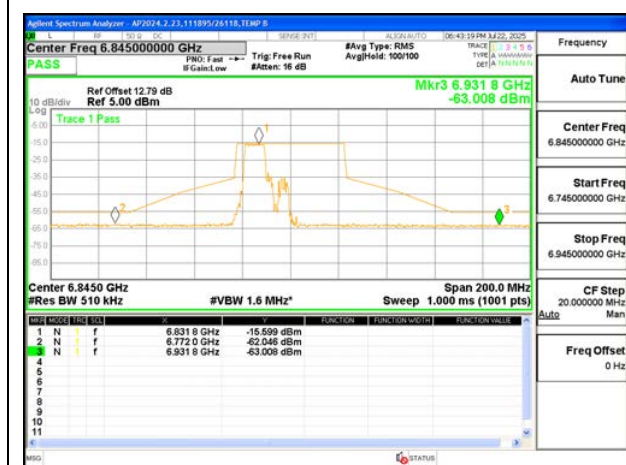

2TX Antenna 6 + Antenna 5 CDD MODE (FCC+IC) – 106-Tone, RU Index 53

LOW CHANNEL ANT 6 6565

LOW CHANNEL ANT 5 6565

MID CHANNEL ANT 6 6685

MID CHANNEL ANT 5 6685

HIGH CHANNEL ANT 6 6845

HIGH CHANNEL ANT 5 6845

**2TX Antenna 6 + Antenna 5 CDD MODE (FCC+IC) – 106-Tone, RU Index 54**

2TX Antenna 6 + Antenna 5 CDD MODE (FCC+IC) – 106-Tone, RU Index 56

LOW CHANNEL ANT 6 6565

LOW CHANNEL ANT 5 6565

MID CHANNEL ANT 6 6685