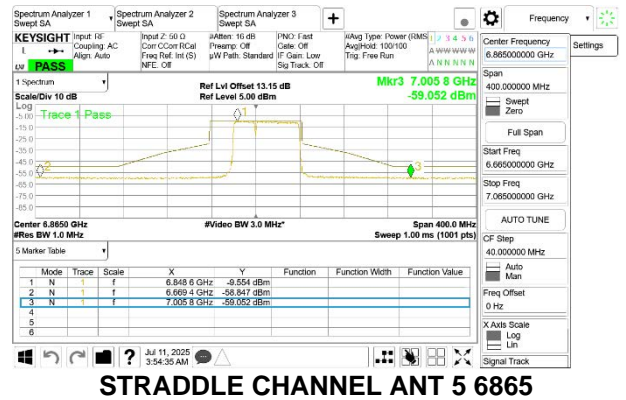

2TX Antenna 6 + Antenna 5 CDD MODE (FCC+IC) – SU Mode

STRADDLE CHANNEL ANT 6 6545

STRADDLE CHANNEL ANT 5 6545

MID CHANNEL ANT 6 6705

MID CHANNEL ANT 5 6705

STRADDLE CHANNEL ANT 6 6865

STRADDLE CHANNEL ANT 5 6865

2TX Antenna 6 + Antenna 5 SDM MODE (FCC+IC) – 484+242-Tone, RU Index 90

2TX Antenna 6 + Antenna 5 SDM MODE (FCC+IC) – 484+242-Tone, RU Index 92

2TX Antenna 6 + Antenna 5 SDM MODE (FCC+IC) – 484+242-Tone, RU Index 93