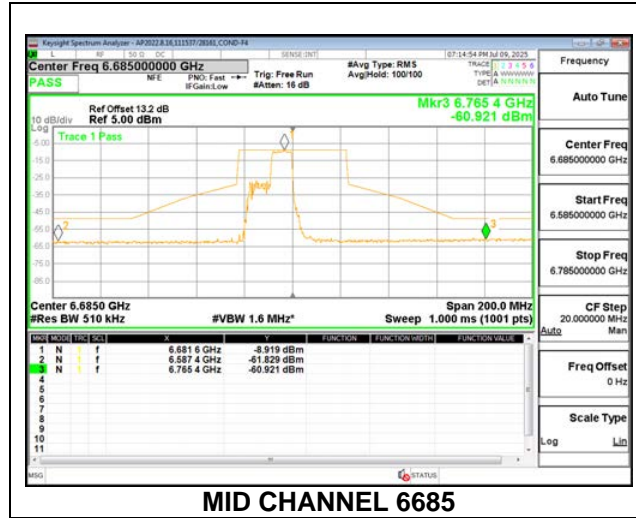

1TX Antenna 5 MODE (FCC-IC) MOBILE – 106-Tone, RU Index 54

1TX Antenna 5 MODE (FCC-IC) MOBILE – 106-Tone, RU Index 56

1TX Antenna 5 MODE (FCC+IC) MOBILE – SU MODE

LOW CHANNEL 6565

MID CHANNEL 6685

HIGH CHANNEL 6845

2TX Antenna 6 + Antenna 5 CDD MODE (FCC+IC) – 106-Tone, RU Index 53

LOW CHANNEL ANT 6 6565

LOW CHANNEL ANT 5 6565

MID CHANNEL ANT 6 6685

MID CHANNEL ANT 5 6685

HIGH CHANNEL ANT 6 6845

HIGH CHANNEL ANT 5 6845