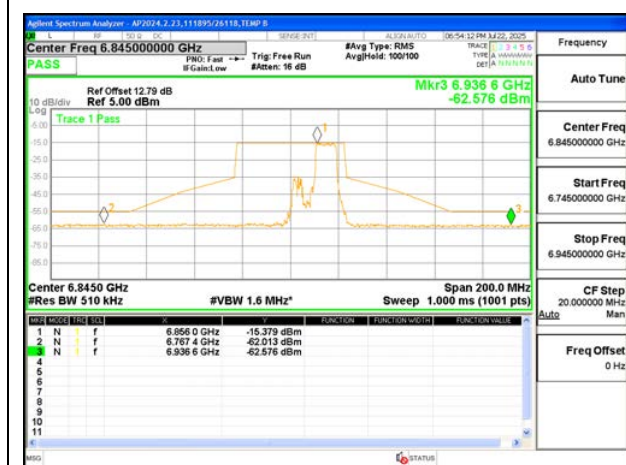

HIGH CHANNEL ANT 6 6845