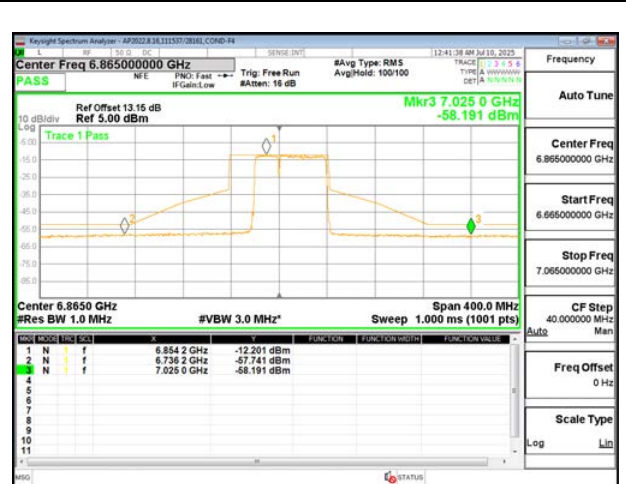

STRADDLE CHANNEL ANT 5 6545

MID CHANNEL ANT 6 6705

MID CHANNEL ANT 5 6705

STRADDLE CHANNEL ANT 6 6865

STRADDLE CHANNEL ANT 5 6865

**2TX Antenna 6 + Antenna 5 CDD MODE (FCC+IC) – 484+242-Tone, RU Index 92**