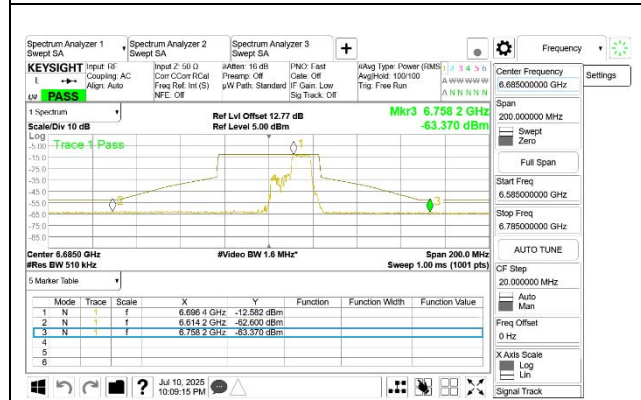

HIGH CHANNEL ANT 6 6845

HIGH CHANNEL ANT 5 6845

2TX Antenna 6 + Antenna 5 SDM MODE (FCC+IC) – 106-Tone, RU Index 53

**2TX Antenna 6 + Antenna 5 SDM MODE (FCC+IC) – 106-Tone, RU Index 54**

2TX Antenna 6 + Antenna 5 SDM MODE (FCC+IC) – 106-Tone, RU Index 56