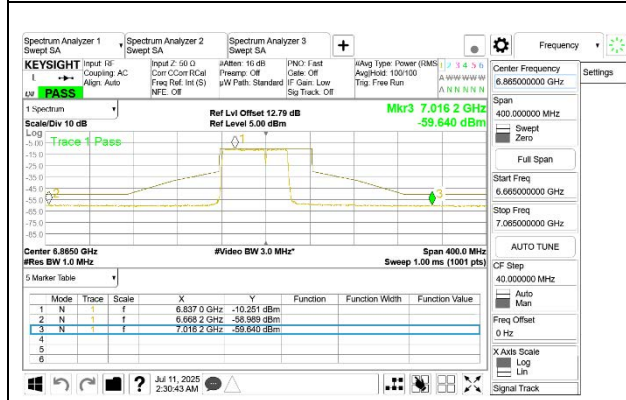

STRADDLE CHANNEL ANT 6 6545

STRADDLE CHANNEL ANT 5 6545

MID CHANNEL ANT 6 6705

MID CHANNEL ANT 5 6705

STRADDLE CHANNEL ANT 6 6865

STRADDLE CHANNEL ANT 5 6865

2TX Antenna 6 + Antenna 5 SDM MODE (FCC+IC) – SU Mode