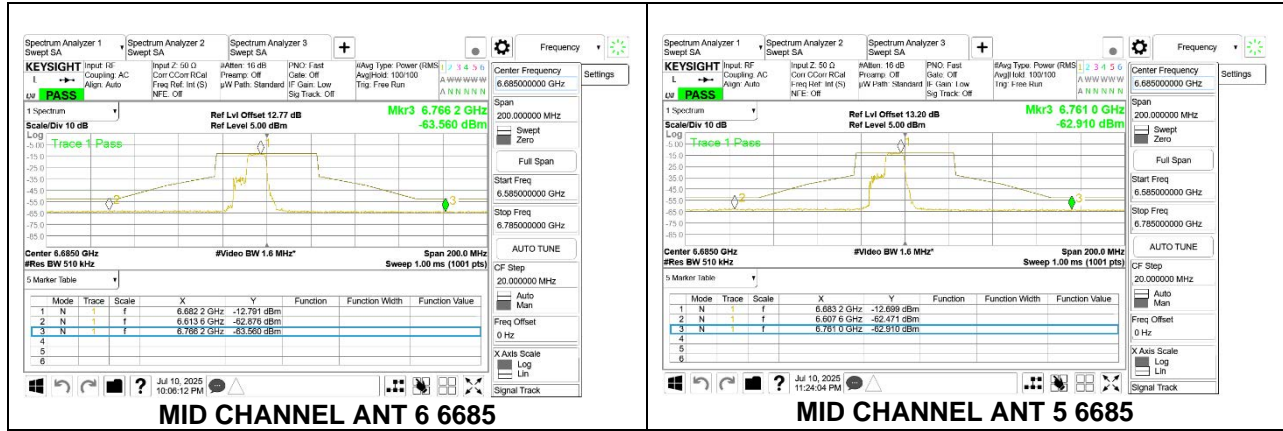

HIGH CHANNEL ANT 6 6845

HIGH CHANNEL ANT 5 6845

2TX Antenna 6 + Antenna 5 SDM MODE (FCC+IC) – 106-Tone, RU Index 53

**2TX Antenna 6 + Antenna 5 SDM MODE (FCC+IC) – 106-Tone, RU Index 54**

2TX Antenna 6 + Antenna 5 SDM MODE (FCC+IC) – 106-Tone, RU Index 56