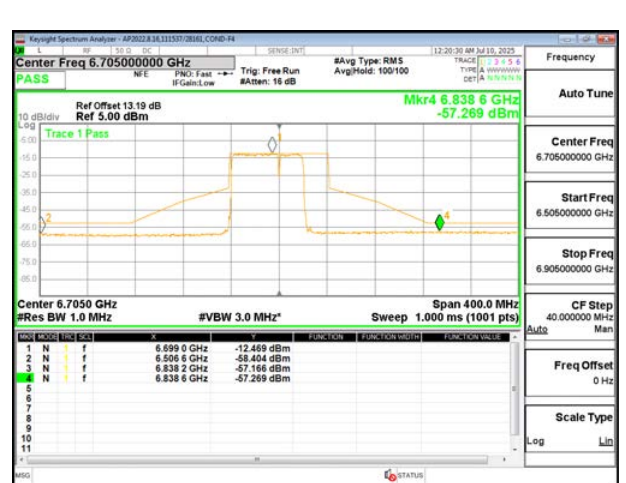

2TX Antenna 6 + Antenna 5 CDD MODE (FCC+IC) – 484+242-Tone, RU Index 93

STRADDLE CHANNEL ANT 6 6545

STRADDLE CHANNEL ANT 5 6545

MID CHANNEL ANT 6 6705

MID CHANNEL ANT 5 6705

STRADDLE CHANNEL ANT 6 6865

STRADDLE CHANNEL ANT 5 6865