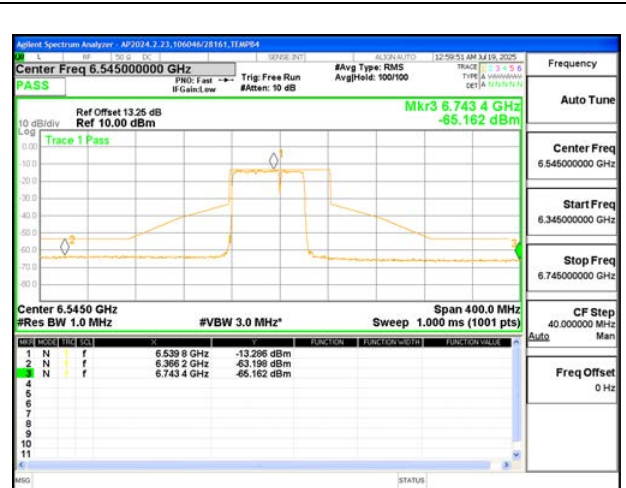

STRADDLE CHANNEL ANT 5 6545