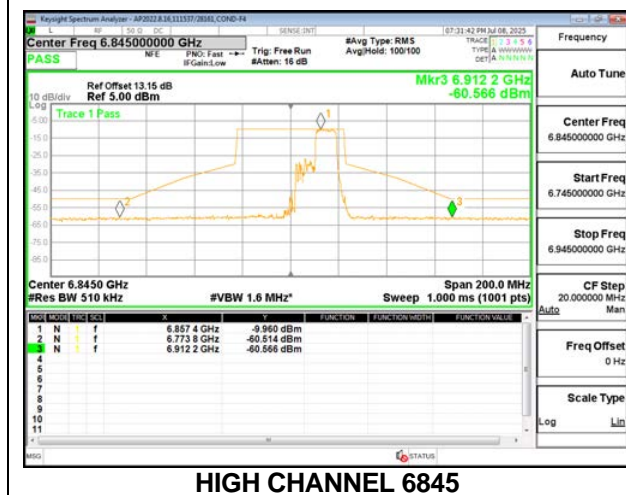

1TX Antenna 5 MODE (FCC-IC) MOBILE – 106-Tone, RU Index 54

1TX Antenna 5 MODE (FCC-IC) MOBILE – 106-Tone, RU Index 56

1TX Antenna 5 MODE (FCC+IC) MOBILE – SU MODE

LOW CHANNEL 6565

MID CHANNEL 6685

HIGH CHANNEL 6845

2TX Antenna 6 + Antenna 5 CDD MODE (FCC+IC) – 106-Tone, RU Index 53

LOW CHANNEL ANT 6 6565

LOW CHANNEL ANT 5 6565

MID CHANNEL ANT 6 6685

MID CHANNEL ANT 5 6685

HIGH CHANNEL ANT 6 6845

HIGH CHANNEL ANT 5 6845

**2TX Antenna 6 + Antenna 5 CDD MODE (FCC+IC) – 106-Tone, RU Index 54**

2TX Antenna 6 + Antenna 5 CDD MODE (FCC+IC) – 106-Tone, RU Index 56

LOW CHANNEL ANT 6 6565

LOW CHANNEL ANT 5 6565

MID CHANNEL ANT 6 6685