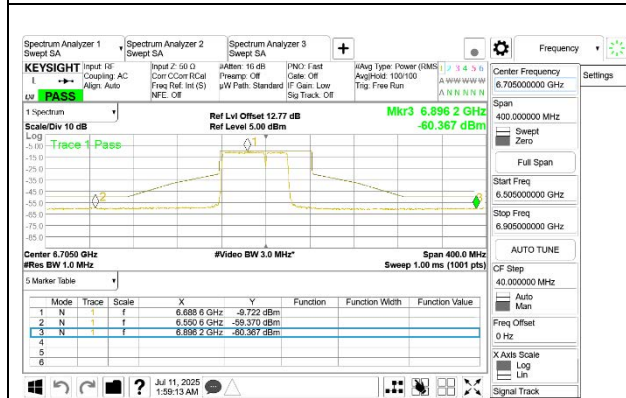

MID CHANNEL ANT 6 6705