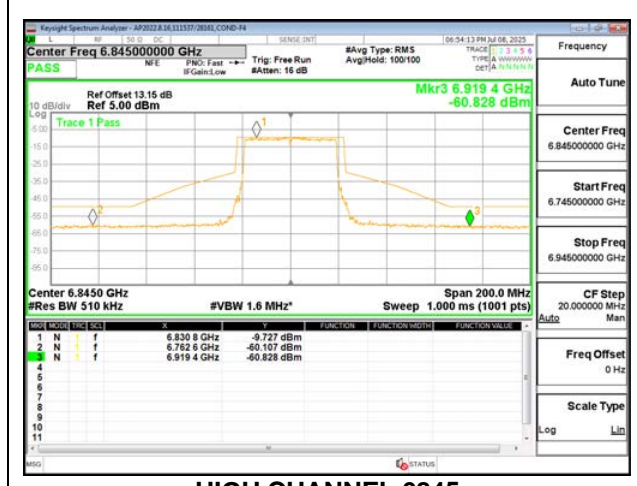

1TX Antenna 5 MODE (FCC-IC) MOBILE – 106-Tone, RU Index 54

1TX Antenna 5 MODE (FCC-IC) MOBILE – 106-Tone, RU Index 56

1TX Antenna 5 MODE (FCC+IC) MOBILE – SU MODE

LOW CHANNEL 6565

MID CHANNEL 6685

HIGH CHANNEL 6845

2TX Antenna 6 + Antenna 5 CDD MODE (FCC+IC) – 106-Tone, RU Index 53

LOW CHANNEL ANT 6 6565

LOW CHANNEL ANT 5 6565

MID CHANNEL ANT 6 6685

MID CHANNEL ANT 5 6685

HIGH CHANNEL ANT 6 6845

HIGH CHANNEL ANT 5 6845

**2TX Antenna 6 + Antenna 5 CDD MODE (FCC+IC) – 106-Tone, RU Index 54**

2TX Antenna 6 + Antenna 5 CDD MODE (FCC+IC) – 106-Tone, RU Index 56

LOW CHANNEL ANT 6 6565

LOW CHANNEL ANT 5 6565

MID CHANNEL ANT 6 6685