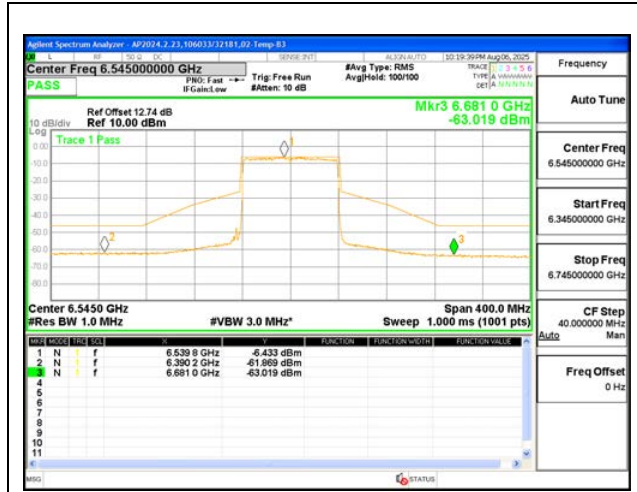

1TX Antenna 6 MODE (FCC+IC) MOBILE – SU MODE

STRADDLE CHANNEL 6545