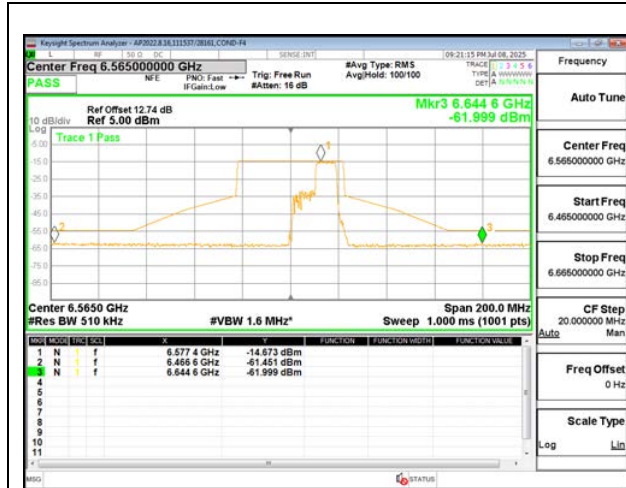

2TX Antenna 6 + Antenna 5 CDD MODE (FCC+IC) – 106-Tone, RU Index 56

LOW CHANNEL ANT 6 6565