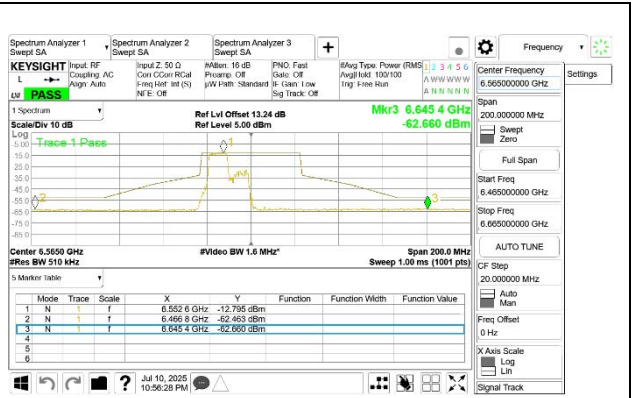

HIGH CHANNEL ANT 6 6845

HIGH CHANNEL ANT 5 6845

2TX Antenna 6 + Antenna 5 SDM MODE (FCC+IC) – 106-Tone, RU Index 53

**2TX Antenna 6 + Antenna 5 SDM MODE (FCC+IC) – 106-Tone, RU Index 54**

2TX Antenna 6 + Antenna 5 SDM MODE (FCC+IC) – 106-Tone, RU Index 56