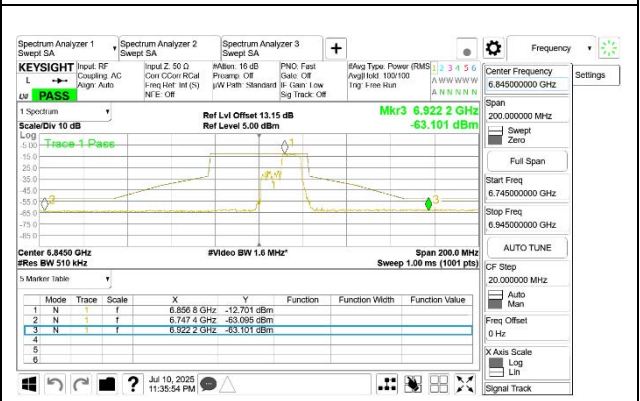

HIGH CHANNEL ANT 6 6845

HIGH CHANNEL ANT 5 6845

2TX Antenna 6 + Antenna 5 SDM MODE (FCC+IC) – 106-Tone, RU Index 53

**2TX Antenna 6 + Antenna 5 SDM MODE (FCC+IC) – 106-Tone, RU Index 54**

2TX Antenna 6 + Antenna 5 SDM MODE (FCC+IC) – 106-Tone, RU Index 56