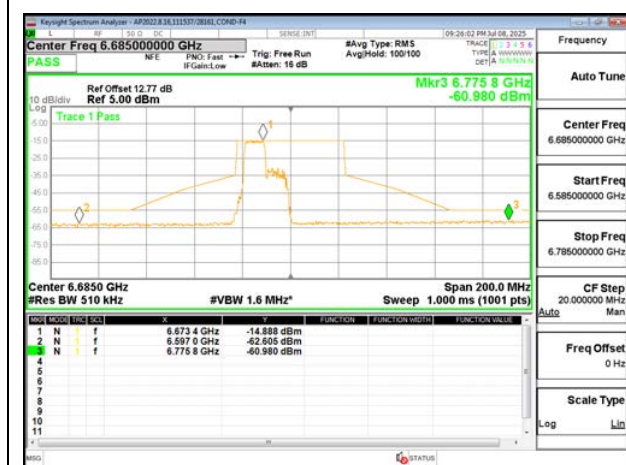

1TX Antenna 5 MODE (FCC-IC) MOBILE – 106-Tone, RU Index 54

1TX Antenna 5 MODE (FCC-IC) MOBILE – 106-Tone, RU Index 56

1TX Antenna 5 MODE (FCC+IC) MOBILE – SU MODE

LOW CHANNEL 6565

MID CHANNEL 6685

HIGH CHANNEL 6845

2TX Antenna 6 + Antenna 5 CDD MODE (FCC+IC) – 106-Tone, RU Index 53

LOW CHANNEL ANT 6 6565

LOW CHANNEL ANT 5 6565

MID CHANNEL ANT 6 6685

MID CHANNEL ANT 5 6685

HIGH CHANNEL ANT 6 6845

HIGH CHANNEL ANT 5 6845

**2TX Antenna 6 + Antenna 5 CDD MODE (FCC+IC) – 106-Tone, RU Index 54**

2TX Antenna 6 + Antenna 5 CDD MODE (FCC+IC) – 106-Tone, RU Index 56

LOW CHANNEL ANT 6 6565

LOW CHANNEL ANT 5 6565

MID CHANNEL ANT 6 6685