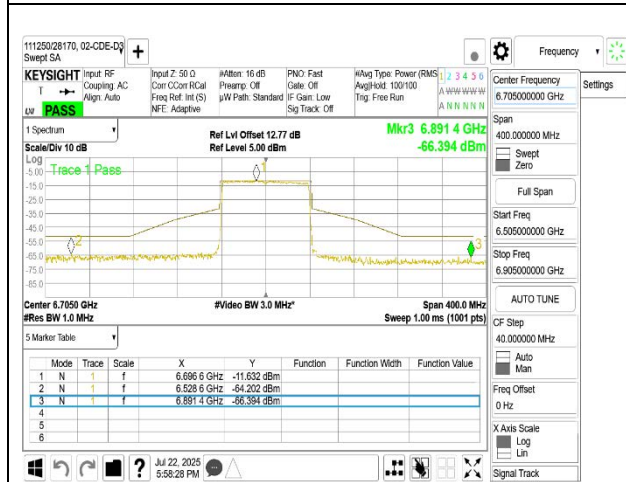

MID CHANNEL ANT 6 6705