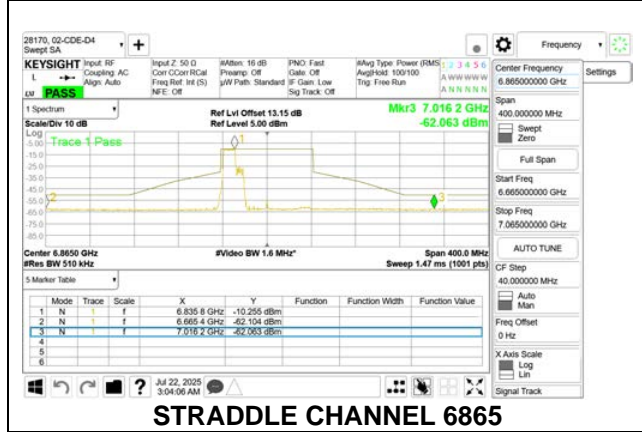

1TX Antenna 6 MODE (FCC+IC) MOBILE – SU MODE

STRADDLE CHANNEL 6545

MID CHANNEL 6705

STRADDLE CHANNEL 6865

1TX Antenna 5 MODE (FCC+IC) MOBILE – 106+26-Tone, RU Index 82

1TX Antenna 5 MODE (FCC+IC) MOBILE – 106+26-Tone, RU Index 85

1TX Antenna 5 MODE (FCC-IC) MOBILE – 106+26-Tone, RU Index 89

**1TX Antenna 5 MODE (FCC+IC) MOBILE – SU MODE**

2TX Antenna 6 + Antenna 5 CDD MODE (FCC+IC) – 484+242-Tone, RU Index 90

STRADDLE CHANNEL ANT 6 6545