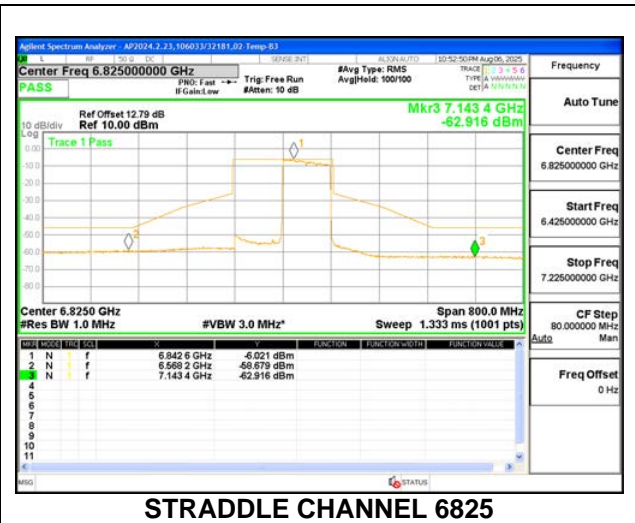

1TX Antenna 6 MODE (FCC+IC) MOBILE – 996-Tone, RU Index S67