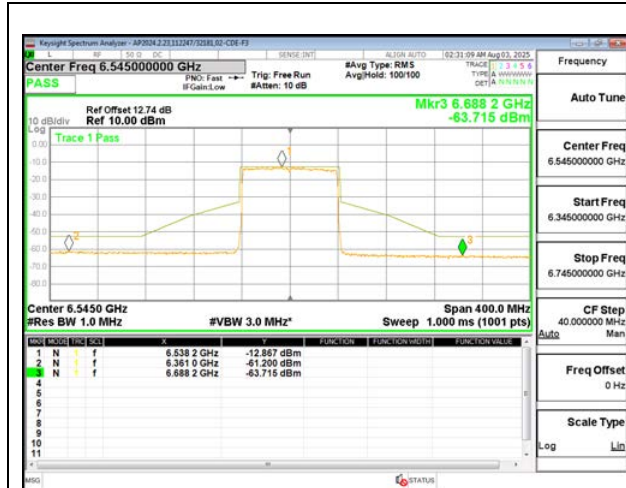

2TX Antenna 6 + Antenna 5 CDD MODE (FCC+IC) – SU Mode

STRADDLE CHANNEL ANT 6 6545