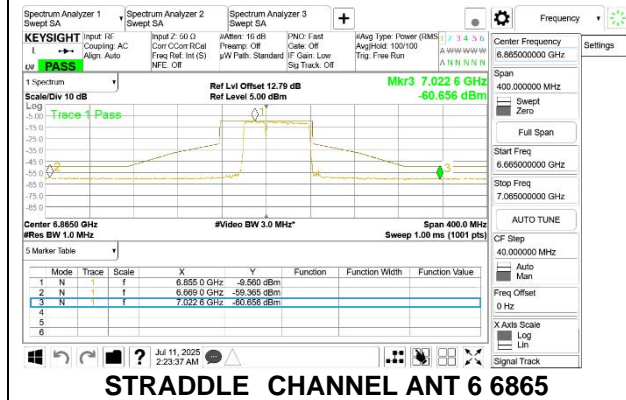

2TX Antenna 6 + Antenna 5 CDD MODE (FCC+IC) – SU Mode

STRADDLE CHANNEL ANT 6 6545

STRADDLE CHANNEL ANT 5 6545

MID CHANNEL ANT 6 6705

MID CHANNEL ANT 5 6705

STRADDLE CHANNEL ANT 6 6865

STRADDLE CHANNEL ANT 5 6865

2TX Antenna 6 + Antenna 5 SDM MODE (FCC+IC) – 484+242-Tone, RU Index 90

2TX Antenna 6 + Antenna 5 SDM MODE (FCC+IC) – 484+242-Tone, RU Index 92

2TX Antenna 6 + Antenna 5 SDM MODE (FCC+IC) – 484+242-Tone, RU Index 93