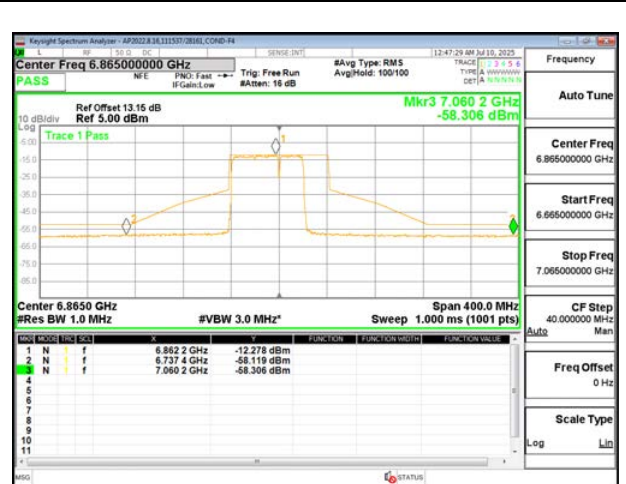

2TX Antenna 6 + Antenna 5 CDD MODE (FCC+IC) – 484+242-Tone, RU Index 93

STRADDLE CHANNEL ANT 6 6545

STRADDLE CHANNEL ANT 5 6545

MID CHANNEL ANT 6 6705

MID CHANNEL ANT 5 6705

STRADDLE CHANNEL ANT 6 6865

STRADDLE CHANNEL ANT 5 6865