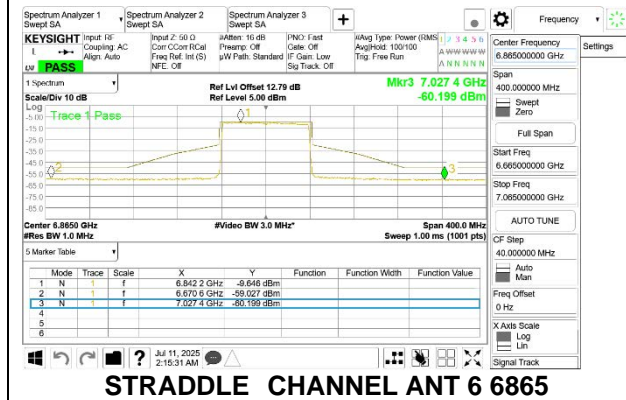

STRADDLE CHANNEL ANT 6 6545

STRADDLE CHANNEL ANT 5 6545

MID CHANNEL ANT 6 6705

MID CHANNEL ANT 5 6705

STRADDLE CHANNEL ANT 6 6865

STRADDLE CHANNEL ANT 5 6865

2TX Antenna 6 + Antenna 5 SDM MODE (FCC+IC) – SU Mode