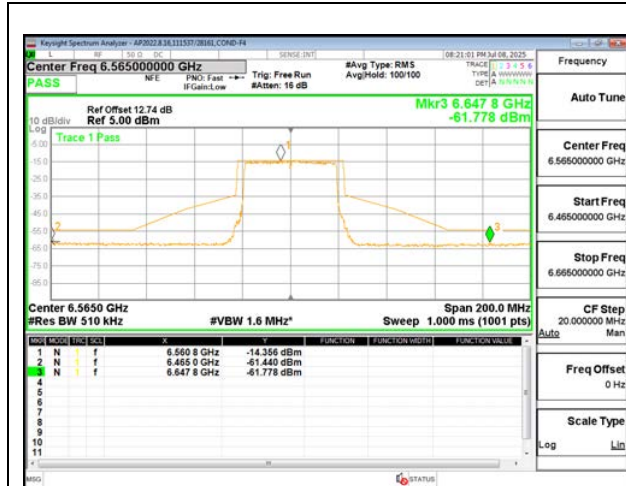

2TX Antenna 6 + Antenna 5 CDD MODE (FCC+IC) – SU MODE

LOW CHANNEL ANT 6 6565