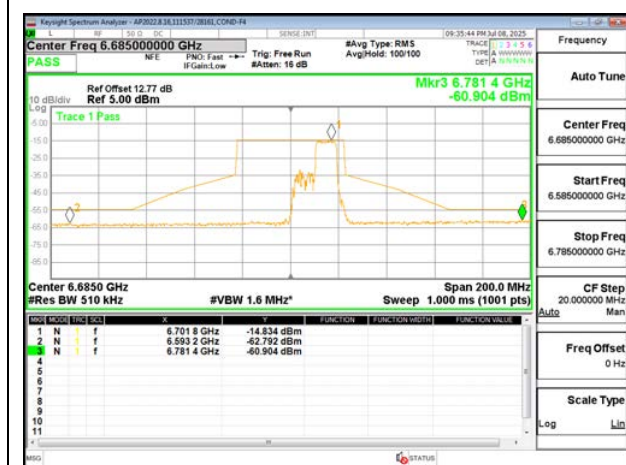

**2TX Antenna 6 + Antenna 5 CDD MODE (FCC+IC) – 106-Tone, RU Index 54**

2TX Antenna 6 + Antenna 5 CDD MODE (FCC+IC) – 106-Tone, RU Index 56

LOW CHANNEL ANT 6 6565

LOW CHANNEL ANT 5 6565

MID CHANNEL ANT 6 6685