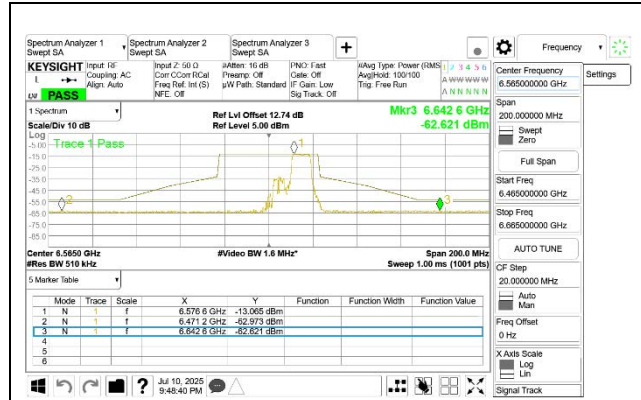

HIGH CHANNEL ANT 6 6845

HIGH CHANNEL ANT 5 6845

2TX Antenna 6 + Antenna 5 SDM MODE (FCC+IC) – 106-Tone, RU Index 53

**2TX Antenna 6 + Antenna 5 SDM MODE (FCC+IC) – 106-Tone, RU Index 54**

2TX Antenna 6 + Antenna 5 SDM MODE (FCC+IC) – 106-Tone, RU Index 56