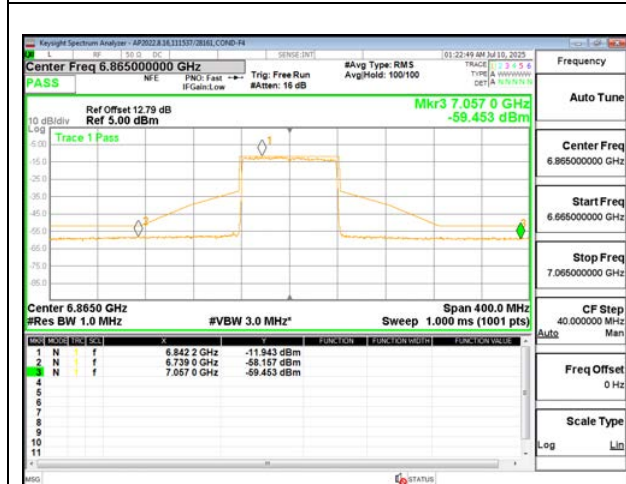

STRADDLE CHANNEL ANT 6 6865