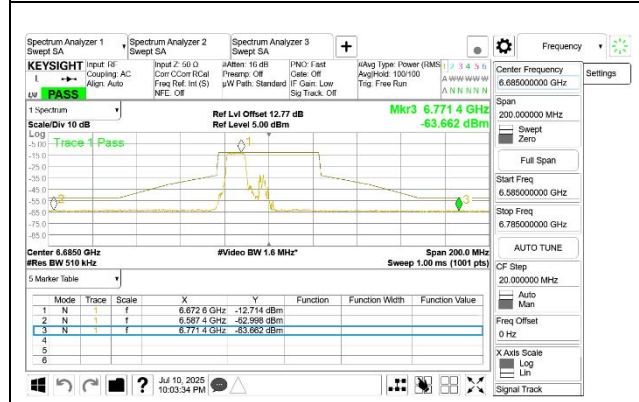

HIGH CHANNEL ANT 6 6845

HIGH CHANNEL ANT 5 6845

2TX Antenna 6 + Antenna 5 SDM MODE (FCC+IC) – 106-Tone, RU Index 53

**2TX Antenna 6 + Antenna 5 SDM MODE (FCC+IC) – 106-Tone, RU Index 54**

2TX Antenna 6 + Antenna 5 SDM MODE (FCC+IC) – 106-Tone, RU Index 56