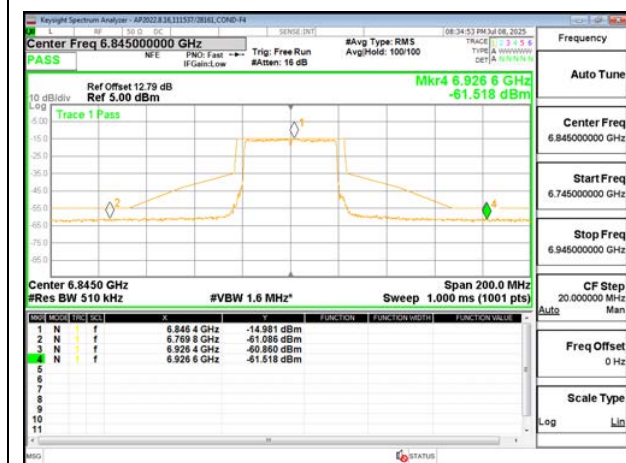

HIGH CHANNEL ANT 6 6845

HIGH CHANNEL ANT 5 6845

2TX Antenna 6 + Antenna 5 SDM MODE (FCC+IC) – 106-Tone, RU Index 53

**2TX Antenna 6 + Antenna 5 SDM MODE (FCC+IC) – 106-Tone, RU Index 54**

2TX Antenna 6 + Antenna 5 SDM MODE (FCC+IC) – 106-Tone, RU Index 56