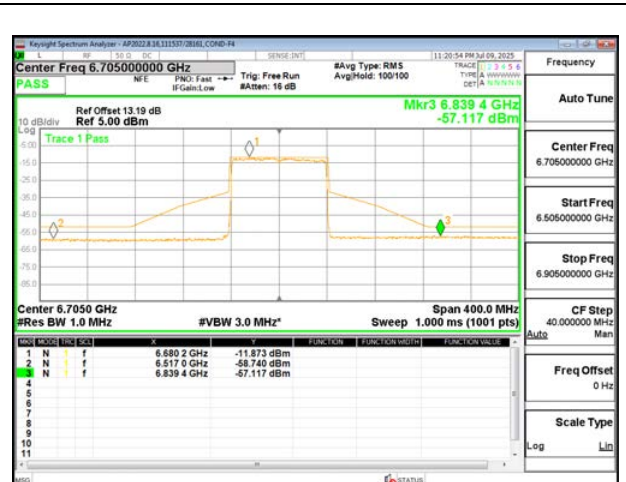

MID CHANNEL ANT 5 6705