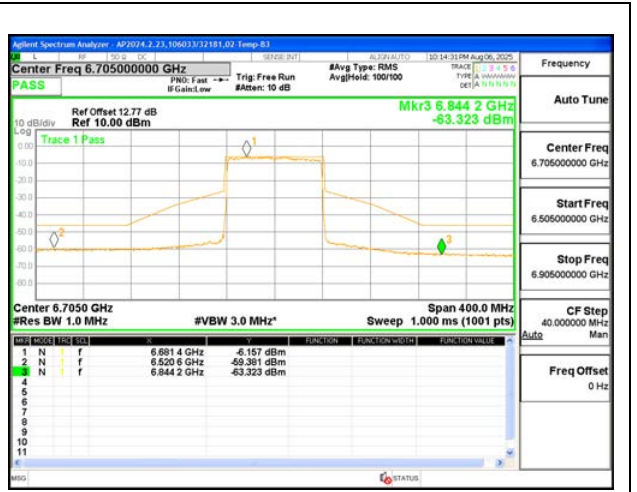

MID CHANNEL 6705