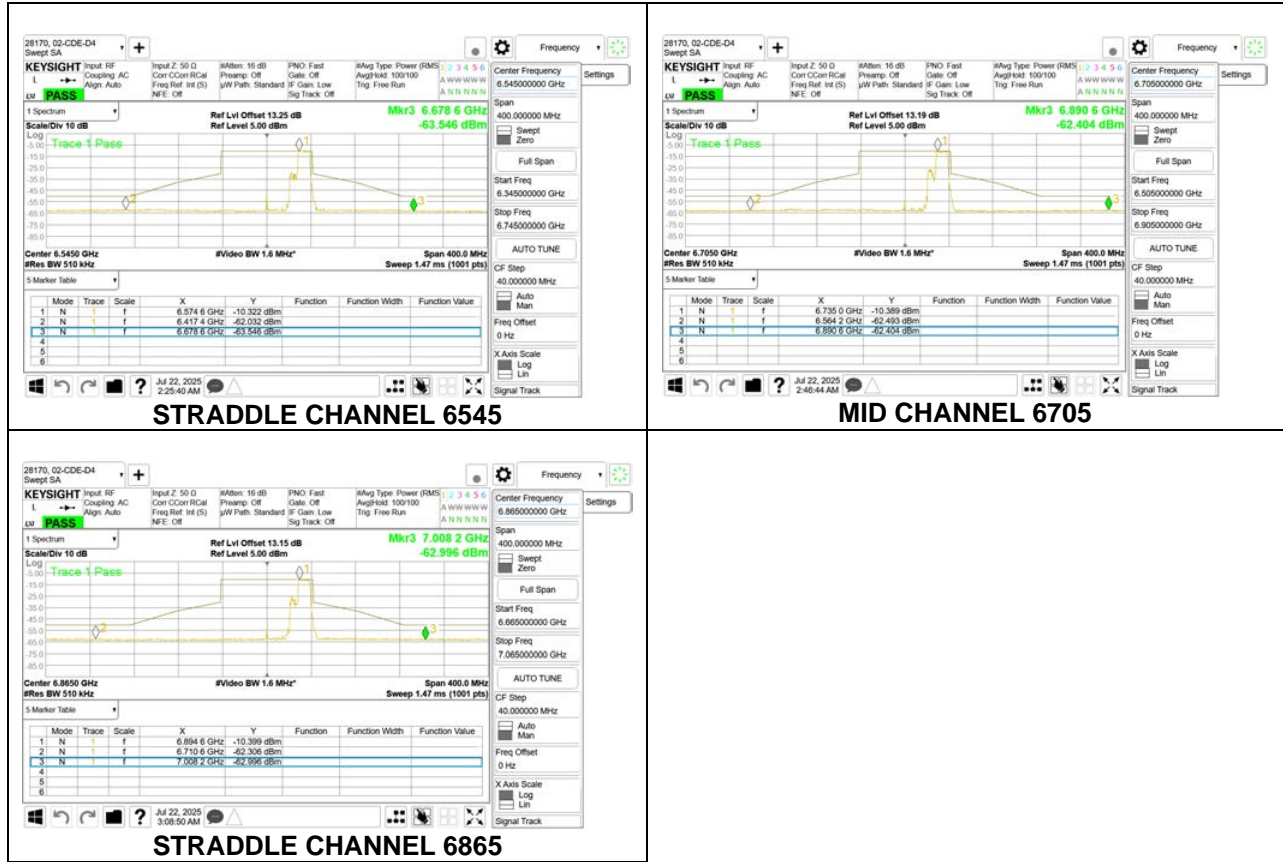

1TX Antenna 6 MODE (FCC+IC) MOBILE – SU MODE

STRADDLE CHANNEL 6545

MID CHANNEL 6705

STRADDLE CHANNEL 6865

1TX Antenna 5 MODE (FCC+IC) MOBILE – 106+26-Tone, RU Index 82

1TX Antenna 5 MODE (FCC+IC) MOBILE – 106+26-Tone, RU Index 85

1TX Antenna 5 MODE (FCC-IC) MOBILE – 106+26-Tone, RU Index 89

**1TX Antenna 5 MODE (FCC+IC) MOBILE – SU MODE**

2TX Antenna 6 + Antenna 5 CDD MODE (FCC+IC) – 484+242-Tone, RU Index 90

STRADDLE CHANNEL ANT 6 6545