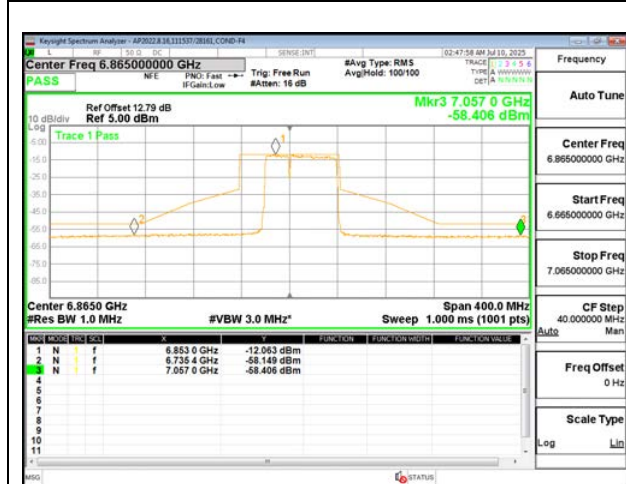

STRADDLE CHANNEL ANT 6 6865