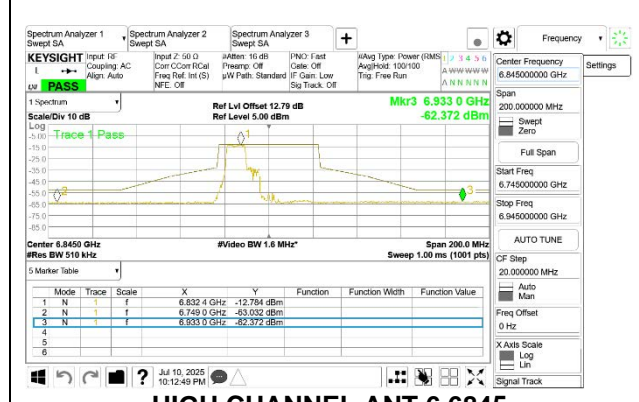

2TX Antenna 6 + Antenna 5 SDM MODE (FCC+IC) – 106-Tone, RU Index 53