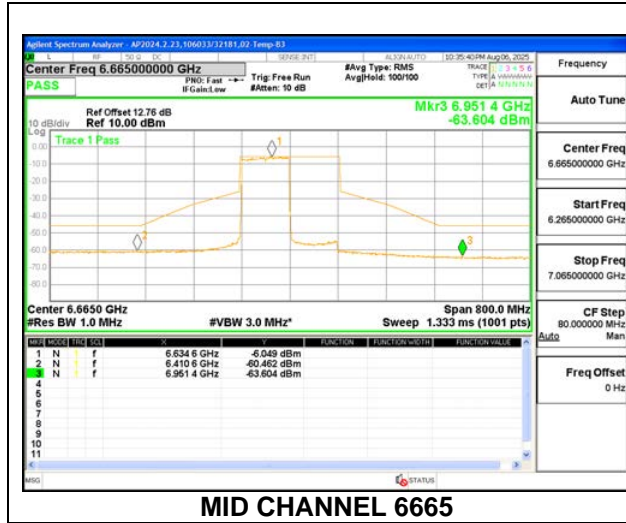

9.10.12. 802.11be EHT160 MODE IN THE UNII-7 BAND

1TX Antenna 6 MODE (FCC+IC) MOBILE – 996-Tone, RU Index 67