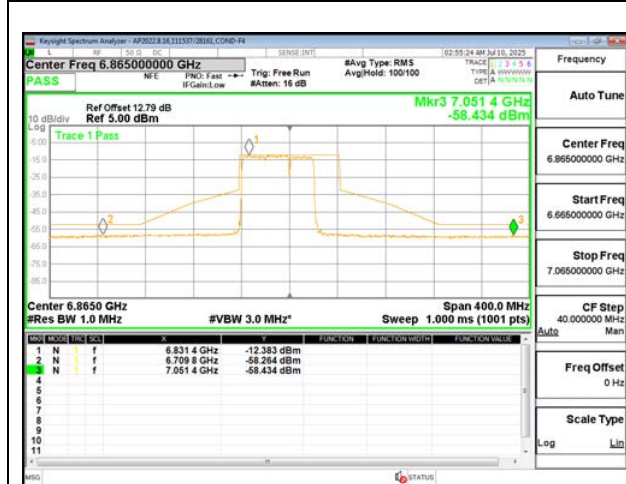

2TX Antenna 6 + Antenna 5 CDD MODE (FCC+IC) – 484+242-Tone, RU Index 93

STRADDLE CHANNEL ANT 6 6545

STRADDLE CHANNEL ANT 5 6545

MID CHANNEL ANT 6 6705

MID CHANNEL ANT 5 6705

STRADDLE CHANNEL ANT 6 6865

STRADDLE CHANNEL ANT 5 6865