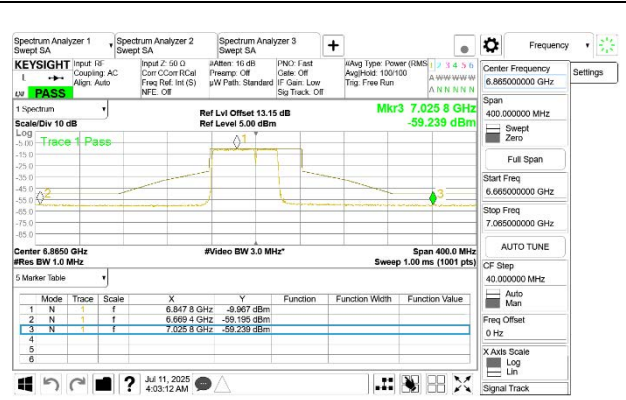

STRADDLE CHANNEL ANT 6 6545

STRADDLE CHANNEL ANT 5 6545

MID CHANNEL ANT 6 6705

MID CHANNEL ANT 5 6705

STRADDLE CHANNEL ANT 6 6865

STRADDLE CHANNEL ANT 5 6865

2TX Antenna 6 + Antenna 5 SDM MODE (FCC+IC) – SU Mode