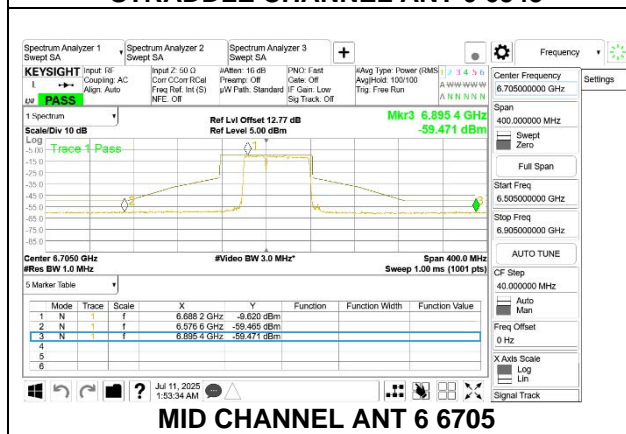

2TX Antenna 6 + Antenna 5 CDD MODE (FCC+IC) – SU Mode

STRADDLE CHANNEL ANT 6 6545

STRADDLE CHANNEL ANT 5 6545

MID CHANNEL ANT 6 6705

MID CHANNEL ANT 5 6705

STRADDLE CHANNEL ANT 6 6865

STRADDLE CHANNEL ANT 5 6865

2TX Antenna 6 + Antenna 5 SDM MODE (FCC+IC) – 484+242-Tone, RU Index 90

2TX Antenna 6 + Antenna 5 SDM MODE (FCC+IC) – 484+242-Tone, RU Index 92

2TX Antenna 6 + Antenna 5 SDM MODE (FCC+IC) – 484+242-Tone, RU Index 93