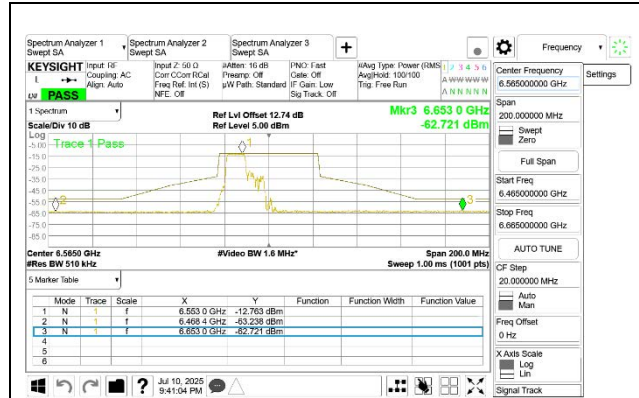

HIGH CHANNEL ANT 6 6845

HIGH CHANNEL ANT 5 6845

2TX Antenna 6 + Antenna 5 SDM MODE (FCC+IC) – 106-Tone, RU Index 53

**2TX Antenna 6 + Antenna 5 SDM MODE (FCC+IC) – 106-Tone, RU Index 54**

2TX Antenna 6 + Antenna 5 SDM MODE (FCC+IC) – 106-Tone, RU Index 56