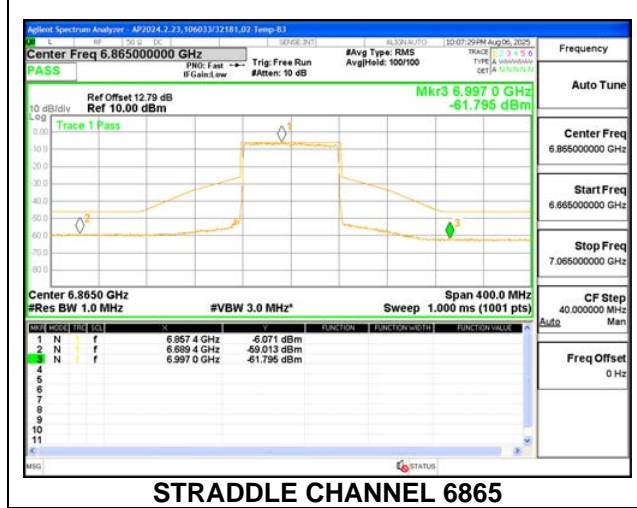

STRADDLE CHANNEL 6865