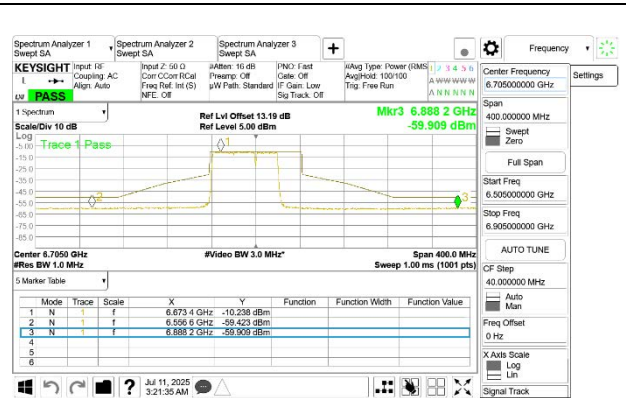

MID CHANNEL ANT 5 6705