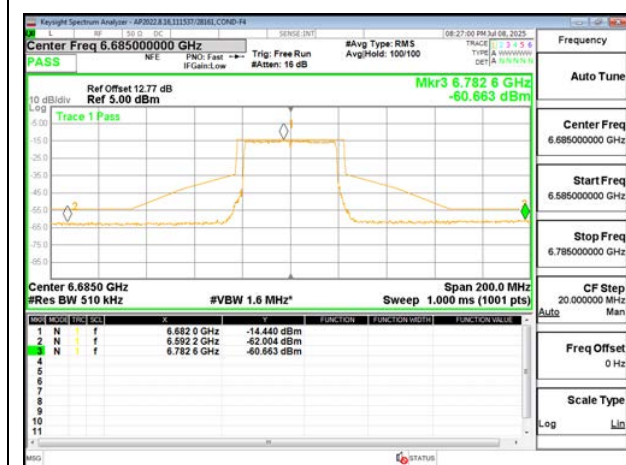

MID CHANNEL ANT 6 6685