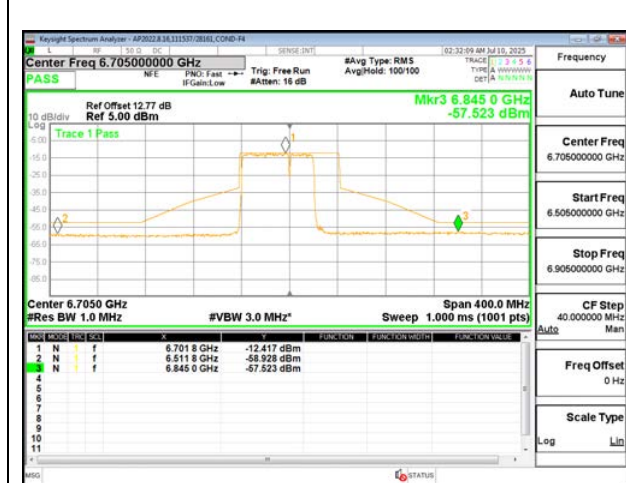

MID CHANNEL ANT 6 6705