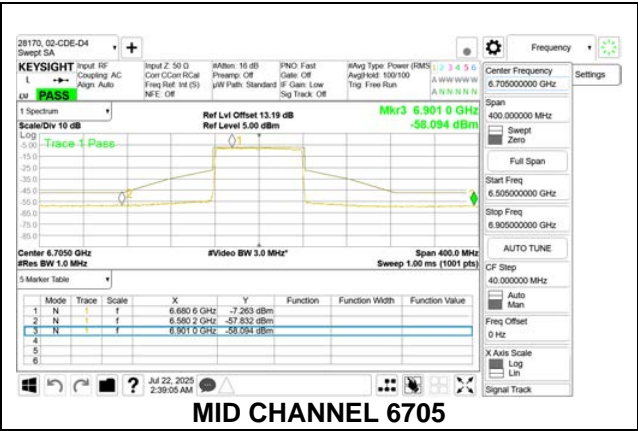

1TX Antenna 5 MODE (FCC-IC) MOBILE – 106+26-Tone, RU Index 89

**1TX Antenna 5 MODE (FCC+IC) MOBILE – SU MODE**

2TX Antenna 6 + Antenna 5 CDD MODE (FCC+IC) – 484+242-Tone, RU Index 90

STRADDLE CHANNEL ANT 6 6545