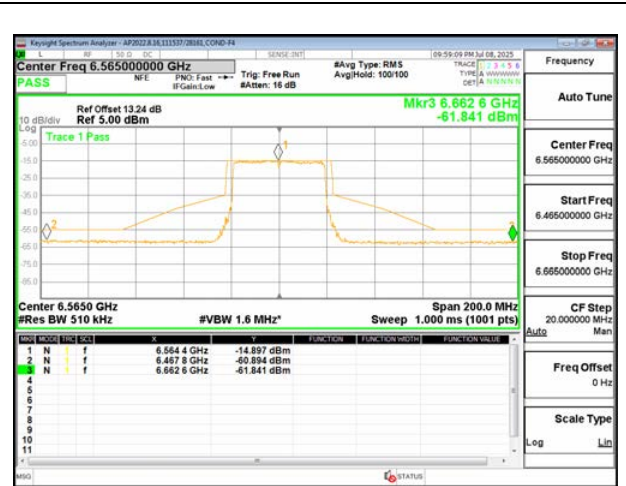

LOW CHANNEL ANT 5 6565