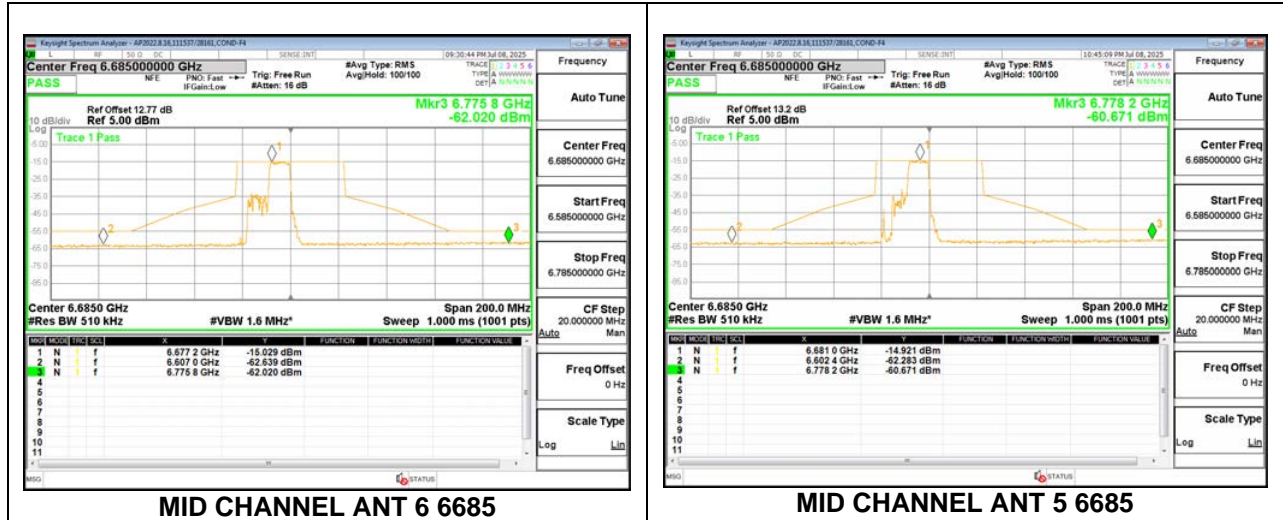

2TX Antenna 6 + Antenna 5 CDD MODE (FCC+IC) – 106-Tone, RU Index 53

LOW CHANNEL ANT 6 6565

LOW CHANNEL ANT 5 6565

MID CHANNEL ANT 6 6685

MID CHANNEL ANT 5 6685

HIGH CHANNEL ANT 6 6845

HIGH CHANNEL ANT 5 6845

**2TX Antenna 6 + Antenna 5 CDD MODE (FCC+IC) – 106-Tone, RU Index 54**

2TX Antenna 6 + Antenna 5 CDD MODE (FCC+IC) – 106-Tone, RU Index 56

LOW CHANNEL ANT 6 6565

LOW CHANNEL ANT 5 6565

MID CHANNEL ANT 6 6685