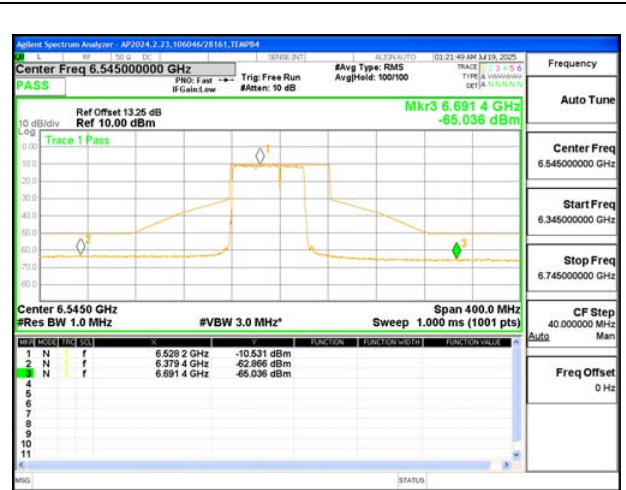

STRADDLE CHANNEL ANT 5 6545