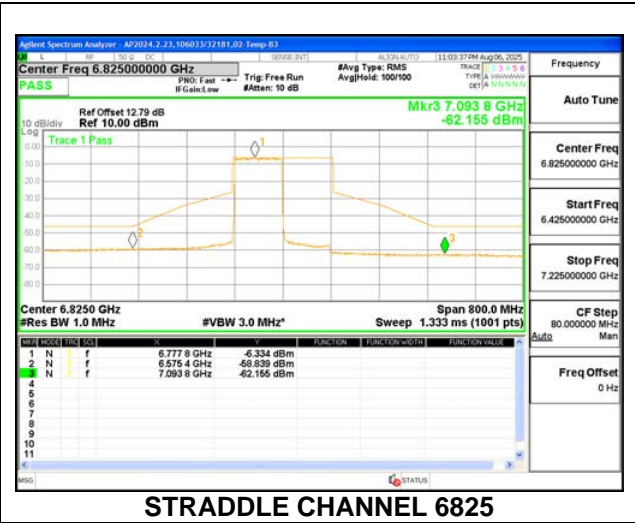

9.10.12. 802.11be EHT160 MODE IN THE UNII-7 BAND

1TX Antenna 6 MODE (FCC+IC) MOBILE – 996-Tone, RU Index 67