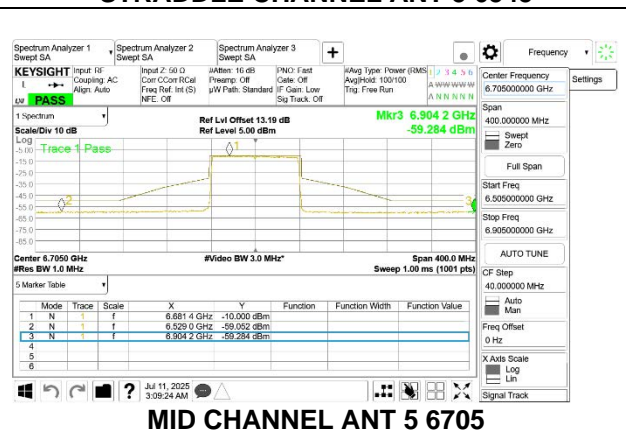

STRADDLE CHANNEL ANT 6 6545

STRADDLE CHANNEL ANT 5 6545

MID CHANNEL ANT 6 6705

MID CHANNEL ANT 5 6705

STRADDLE CHANNEL ANT 6 6865

STRADDLE CHANNEL ANT 5 6865

2TX Antenna 6 + Antenna 5 SDM MODE (FCC+IC) – SU Mode