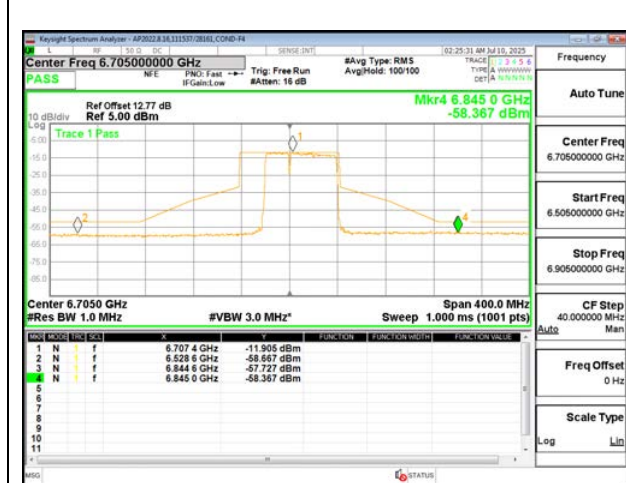

MID CHANNEL ANT 6 6705