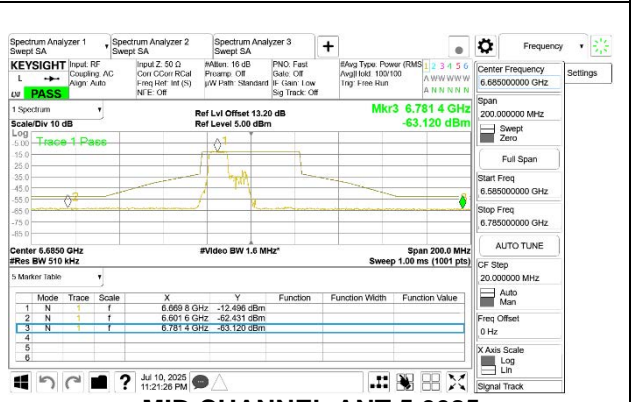

2TX Antenna 6 + Antenna 5 SDM MODE (FCC+IC) – 106-Tone, RU Index 53