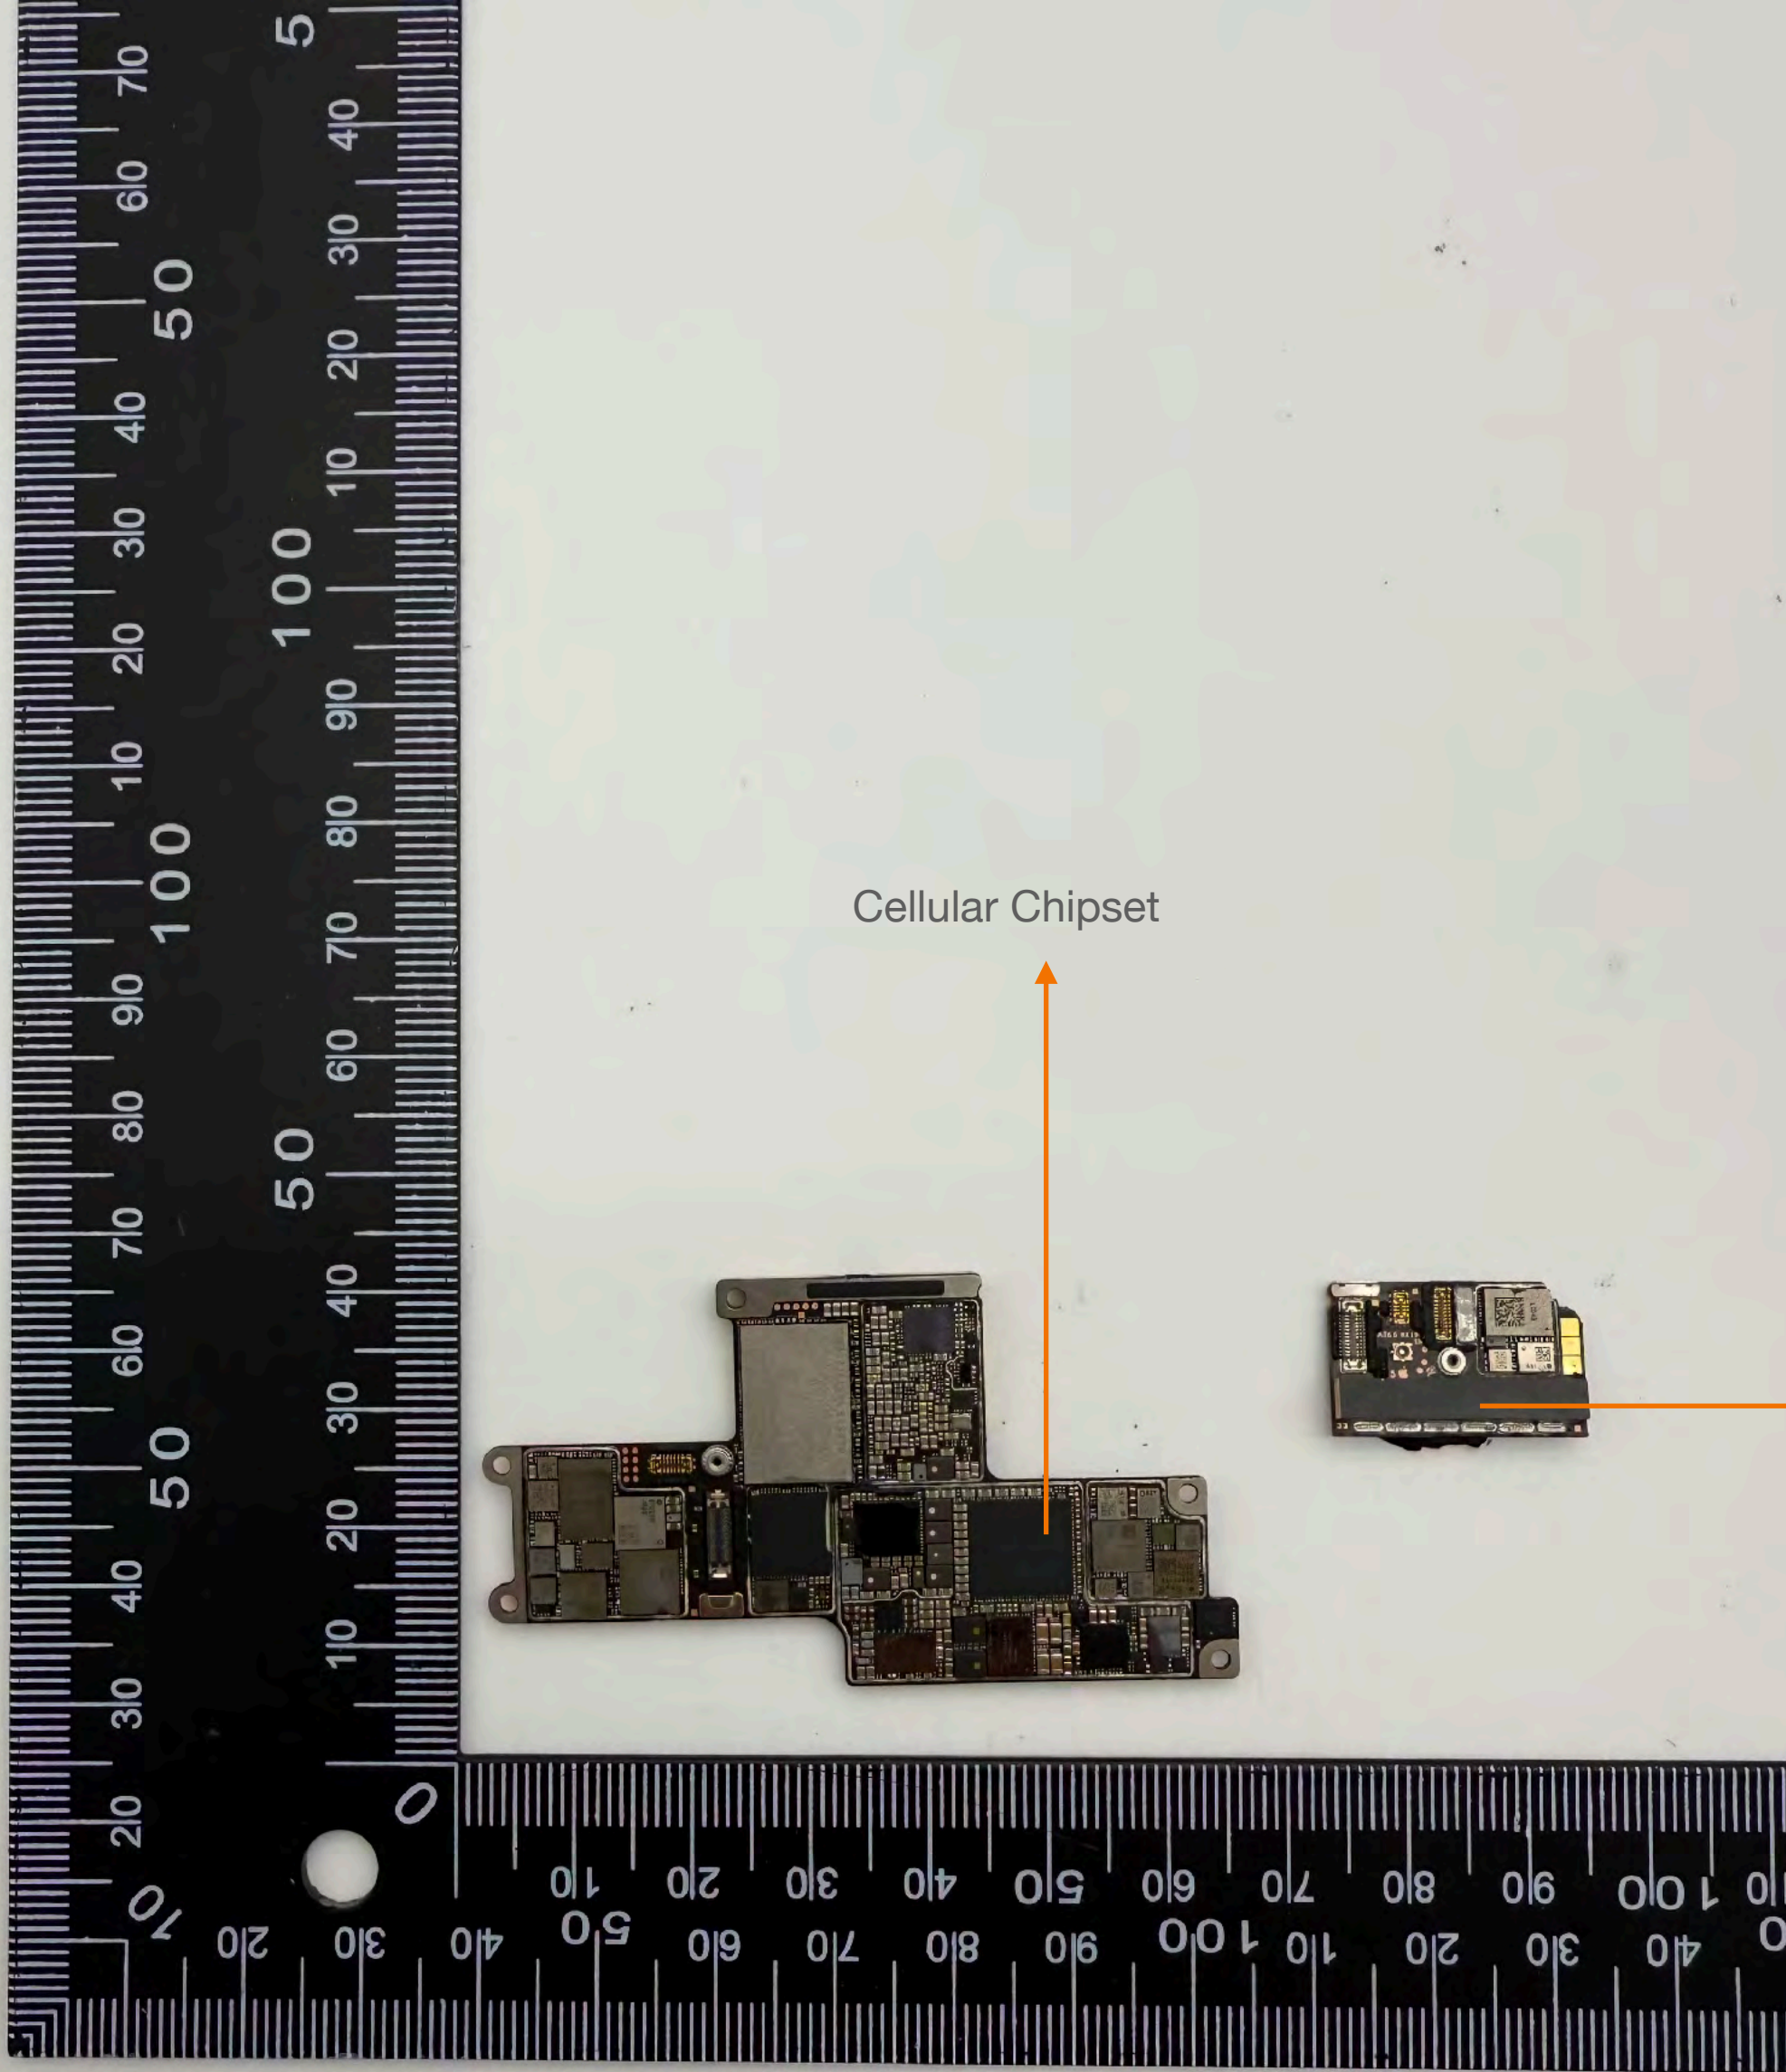

A3260, A3516, A3517, A3518

Top Speaker - Back

**A3260, A3516, A3517, A3518**

Flex Assembly with ANT1, Ant7 - Front

**A3260, A3516, A3517, A3518**

Flex Assembly with ANT1, Ant7 - Back

**A3260, A3516, A3517, A3518**

Flex Assembly with ANT3, Ant9 - Front

**A3260, A3516, A3517, A3518**

Flex Assembly with ANT3, Ant9 - Back

A3260, A3516, A3517, A3518

MLB - Front

A3260, A3516, A3517, A3518

MLB - Back

Cellular Chipset

ANT 6

**A3260, A3516, A3517, A3518**

MLB Front and Back without Shields

WiFi/BT Radio Chipset