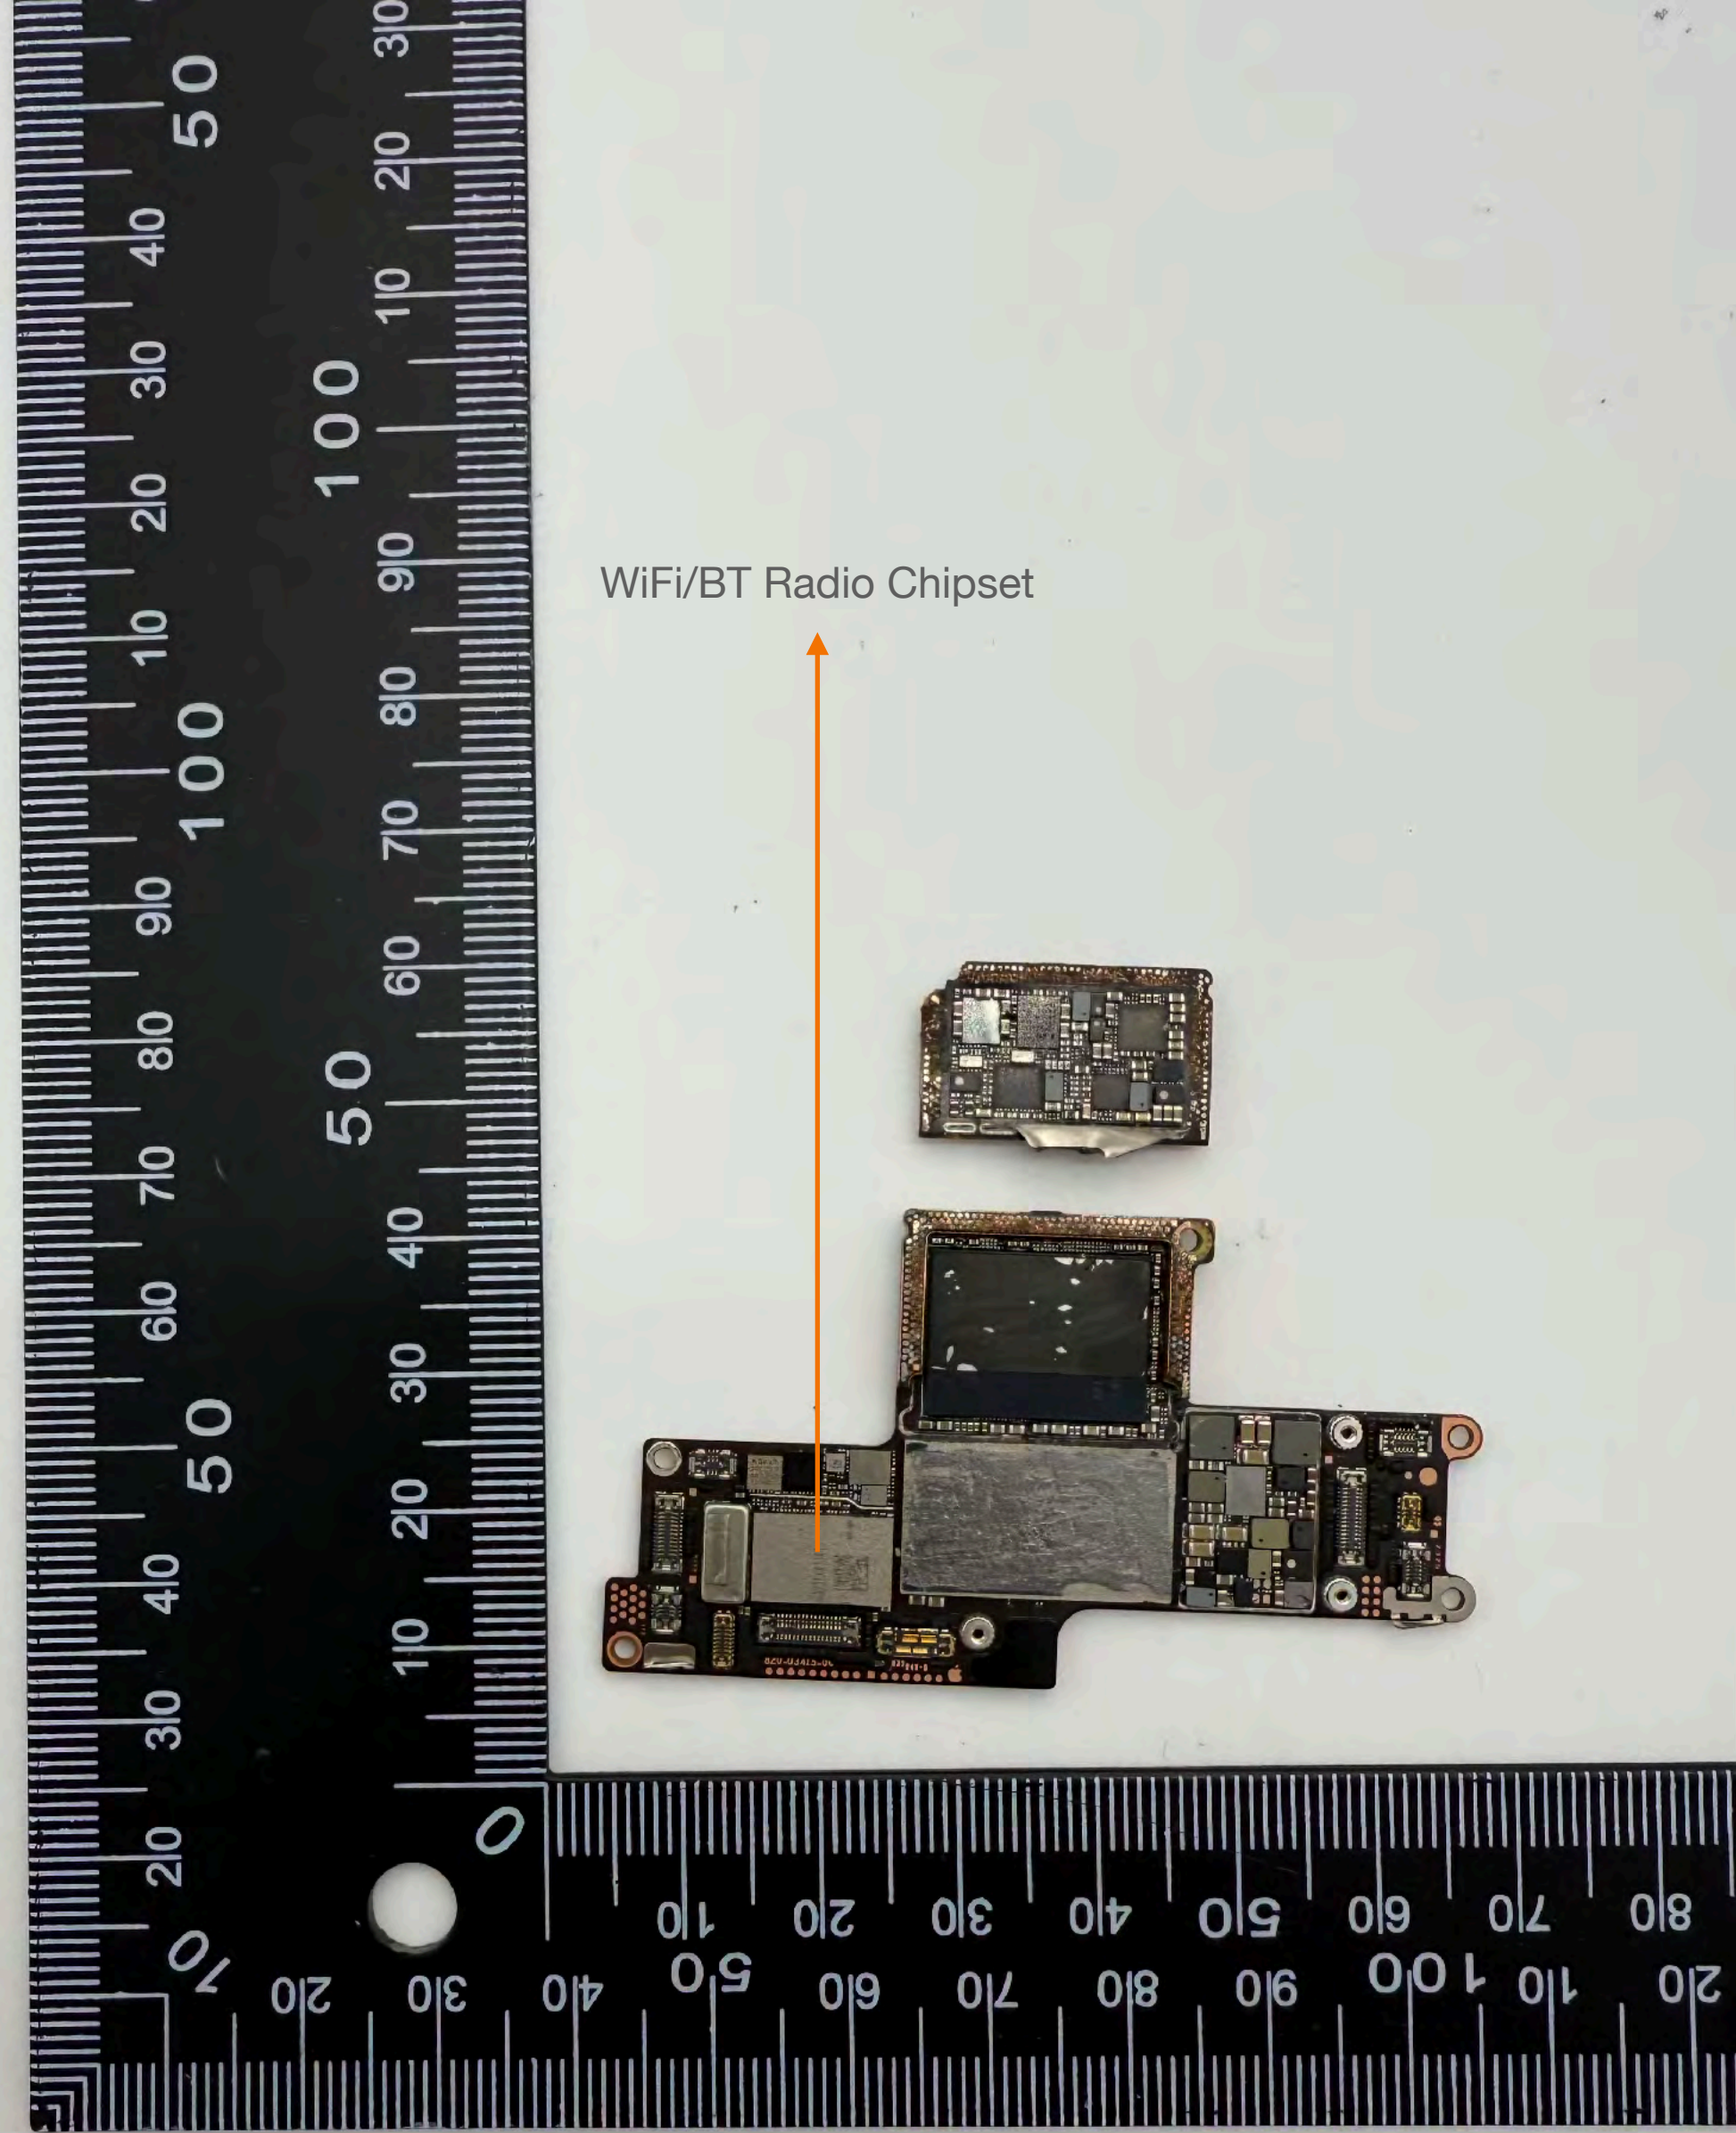

A3260, A3516, A3517, A3518

Top Speaker - Back

**A3260, A3516, A3517, A3518**

Flex Assembly with ANT1, Ant7 - Front

**A3260, A3516, A3517, A3518**

Flex Assembly with ANT1, Ant7 - Back

**A3260, A3516, A3517, A3518**

Flex Assembly with ANT3, Ant9 - Front

**A3260, A3516, A3517, A3518**

Flex Assembly with ANT3, Ant9 - Back

A3260, A3516, A3517, A3518

MLB - Front

A3260, A3516, A3517, A3518

MLB - Back

Cellular Chipset

ANT 6

**A3260, A3516, A3517, A3518**

MLB Front and Back without Shields

WiFi/BT Radio Chipset