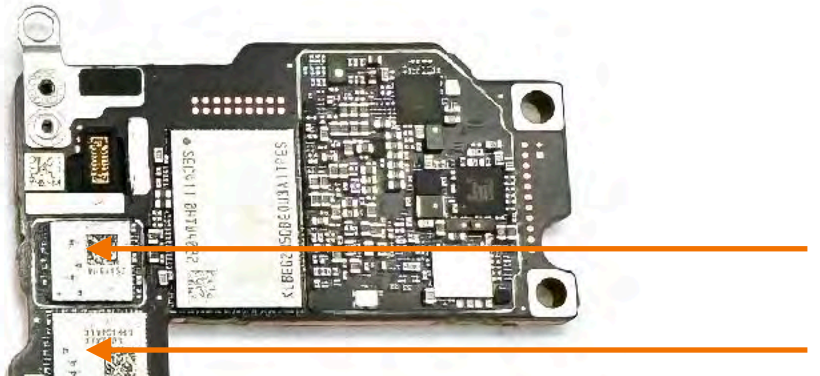

Flex Assembly with USB-C
Connector, Microphone , ANT1,
Ant7, Ant3, ANT9, ANT5 - Back

A3289, A3290, A3291
Bottom Speaker - Front

A3289, A3290, A3291

MLB - Front

A3289, A3290, A3291

MLB - Back

A3289, A3290, A3291

MLB Front and Back without Shields

UWB Chipset

WiFi/BT Radio Chipset

Cellular Radio Chipset ←