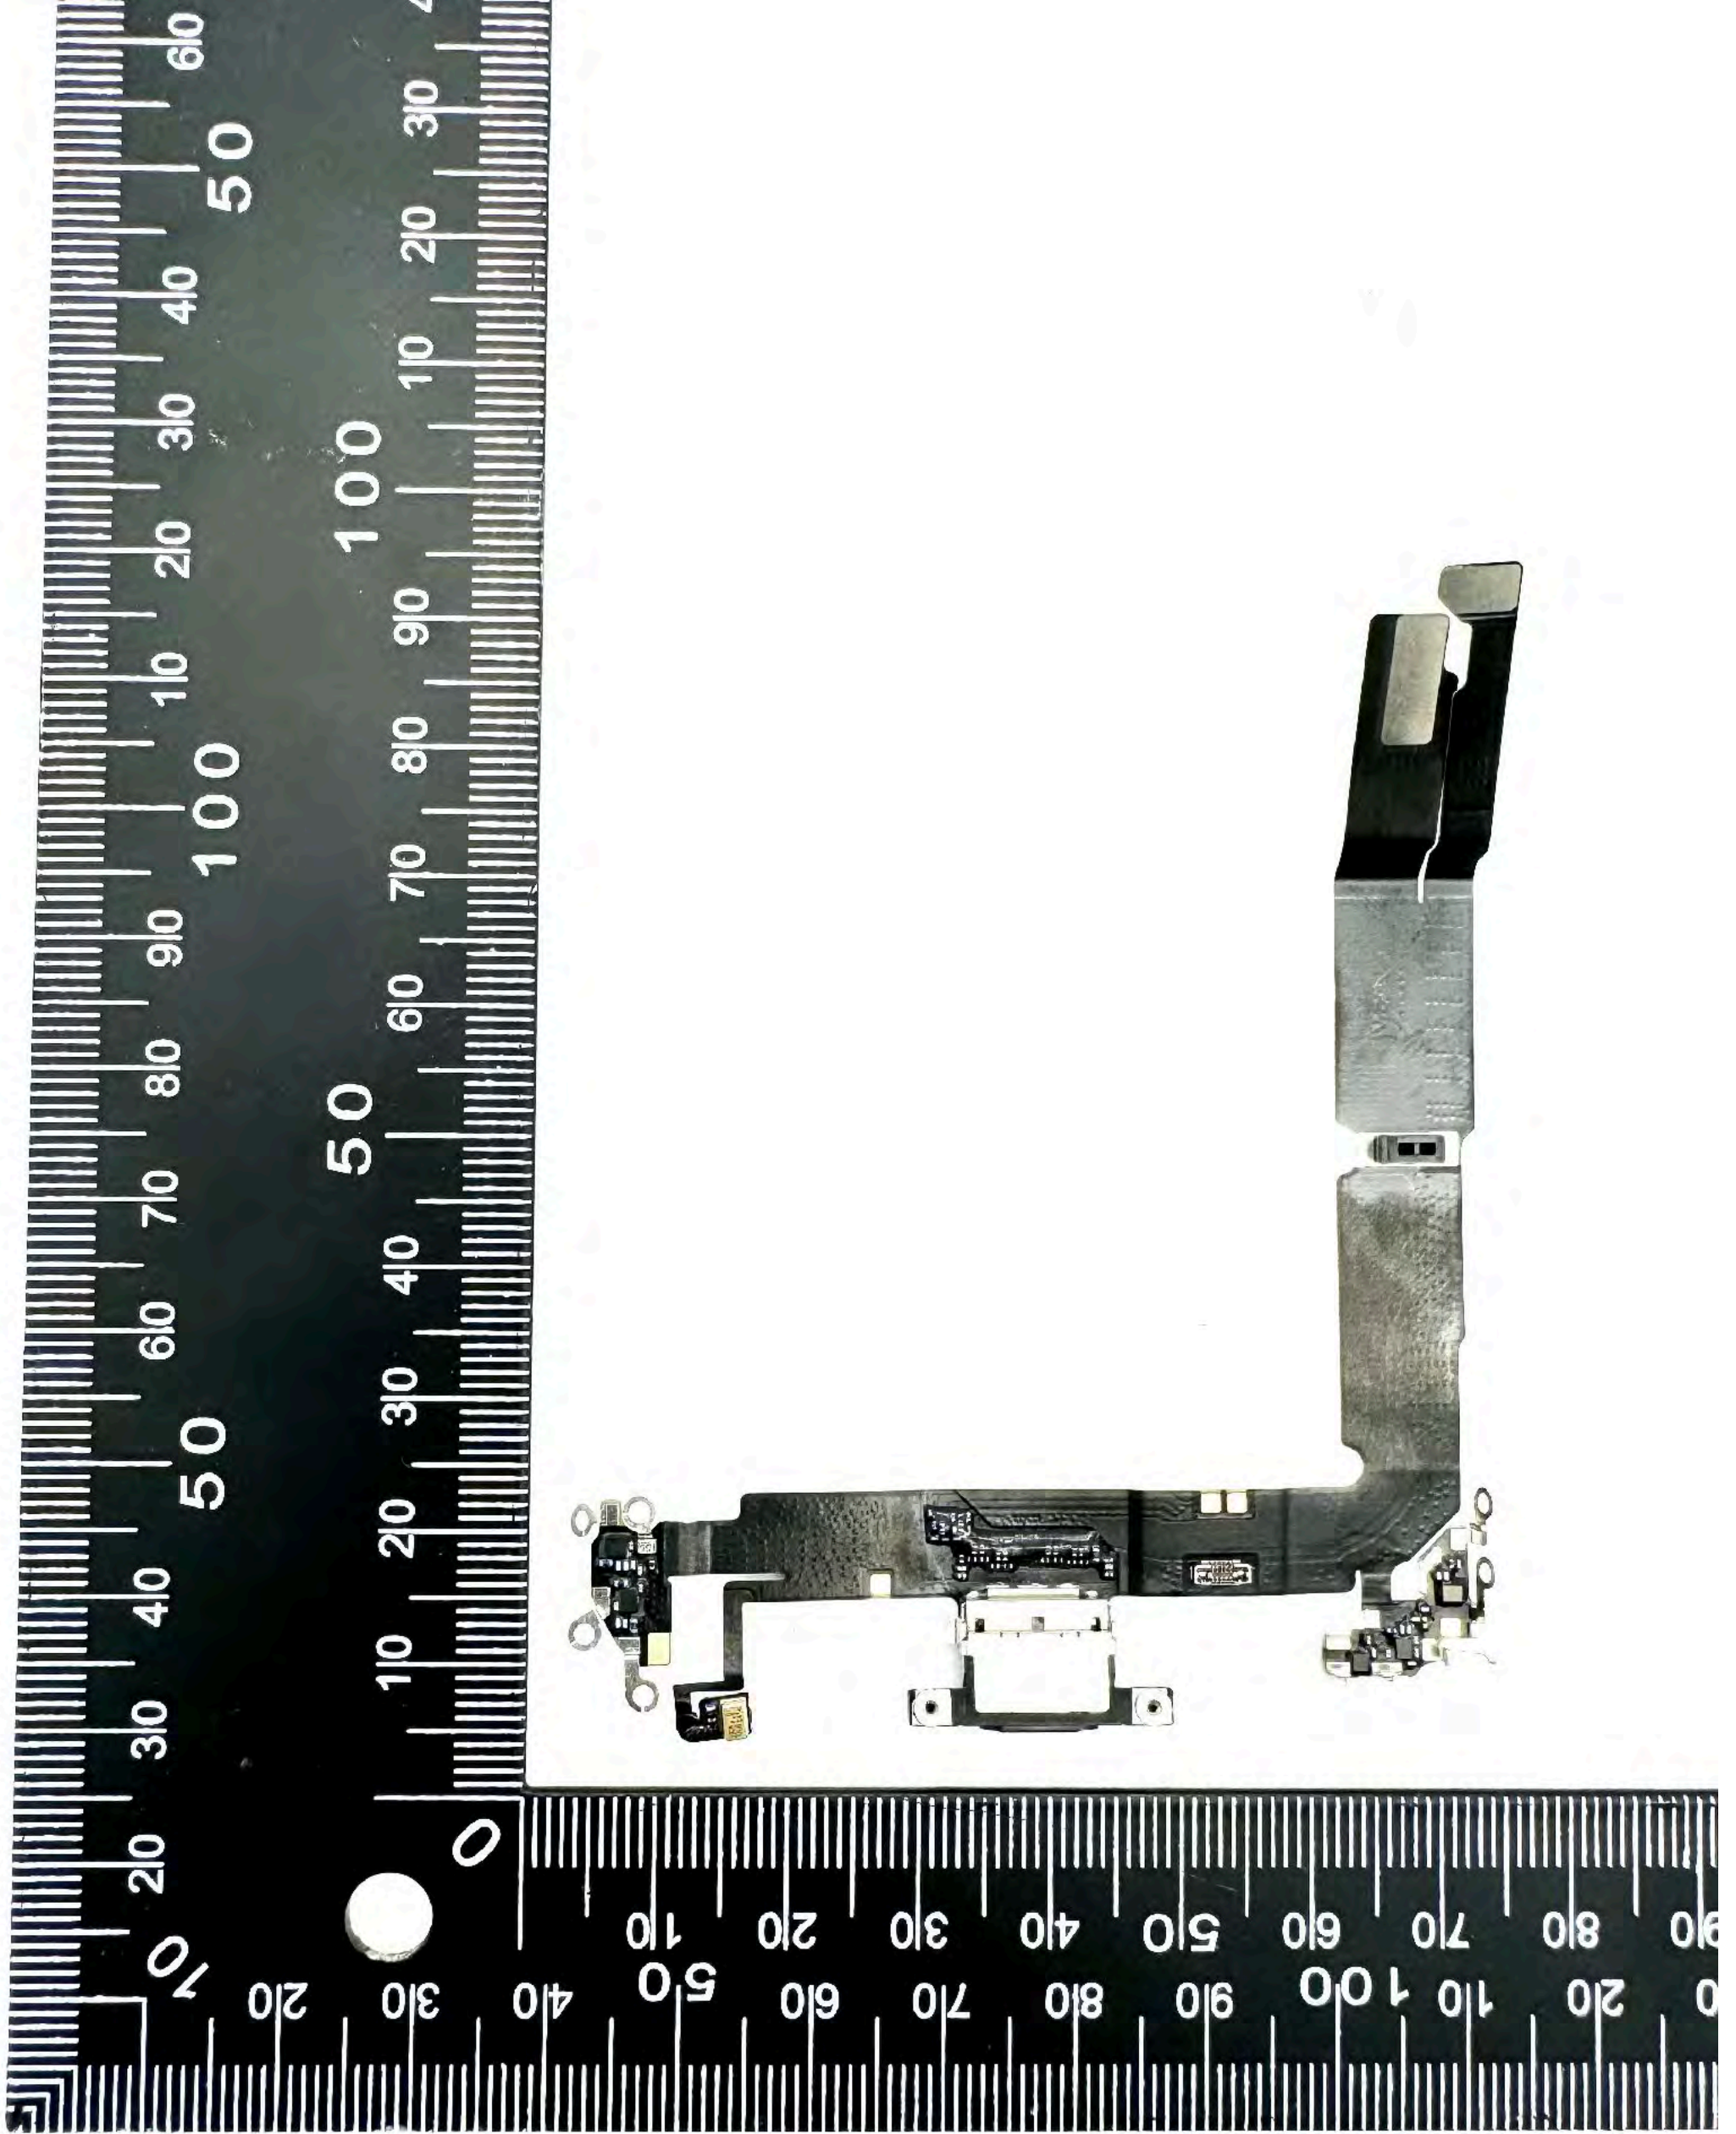

A3289, A3290, A3291

Flex Assembly with USB-C
Connector, Microphone , ANT1,
Ant7, Ant3, ANT9, ANT5 - Front