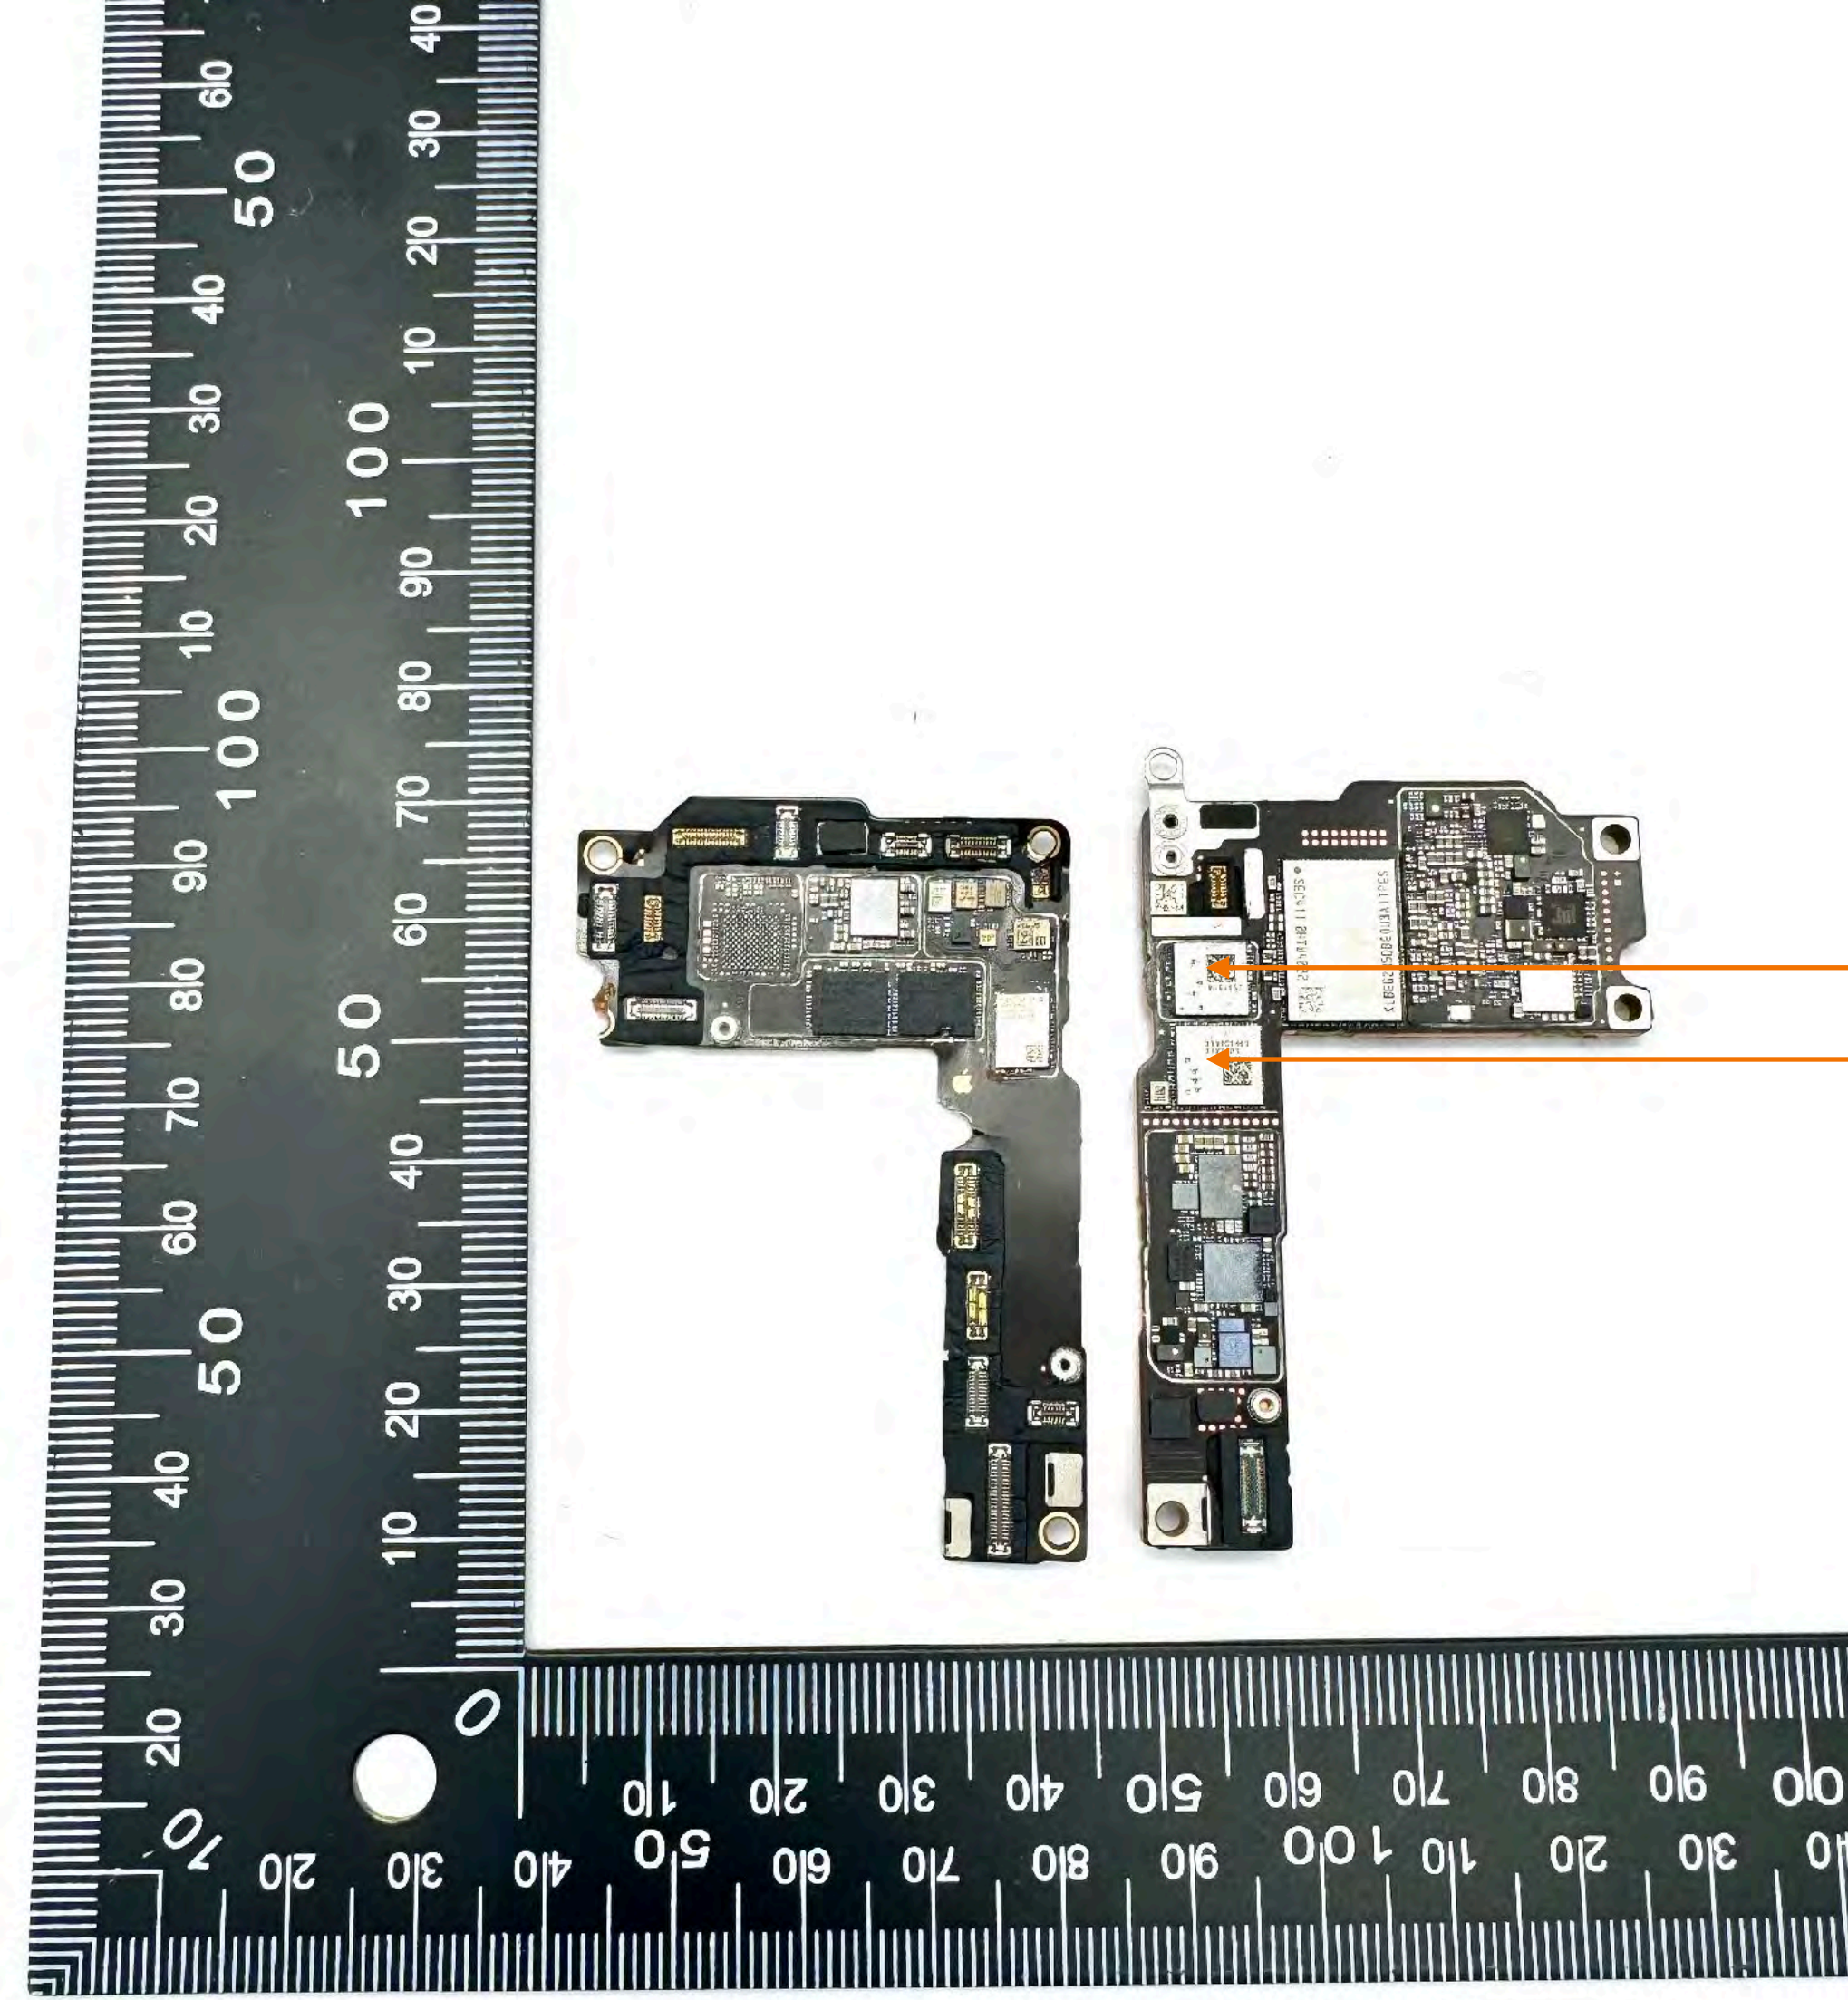

Flex Assembly with USB-C
Connector, Microphone , ANT1,
Ant7, Ant3, ANT9, ANT5 - Back

A3289, A3290, A3291
Bottom Speaker - Front

A3289, A3290, A3291

MLB - Front

A3289, A3290, A3291

MLB - Back

A3289, A3290, A3291

MLB Front and Back without Shields

UWB Chipset

WiFi/BT Radio Chipset

Cellular Radio Chipset ←