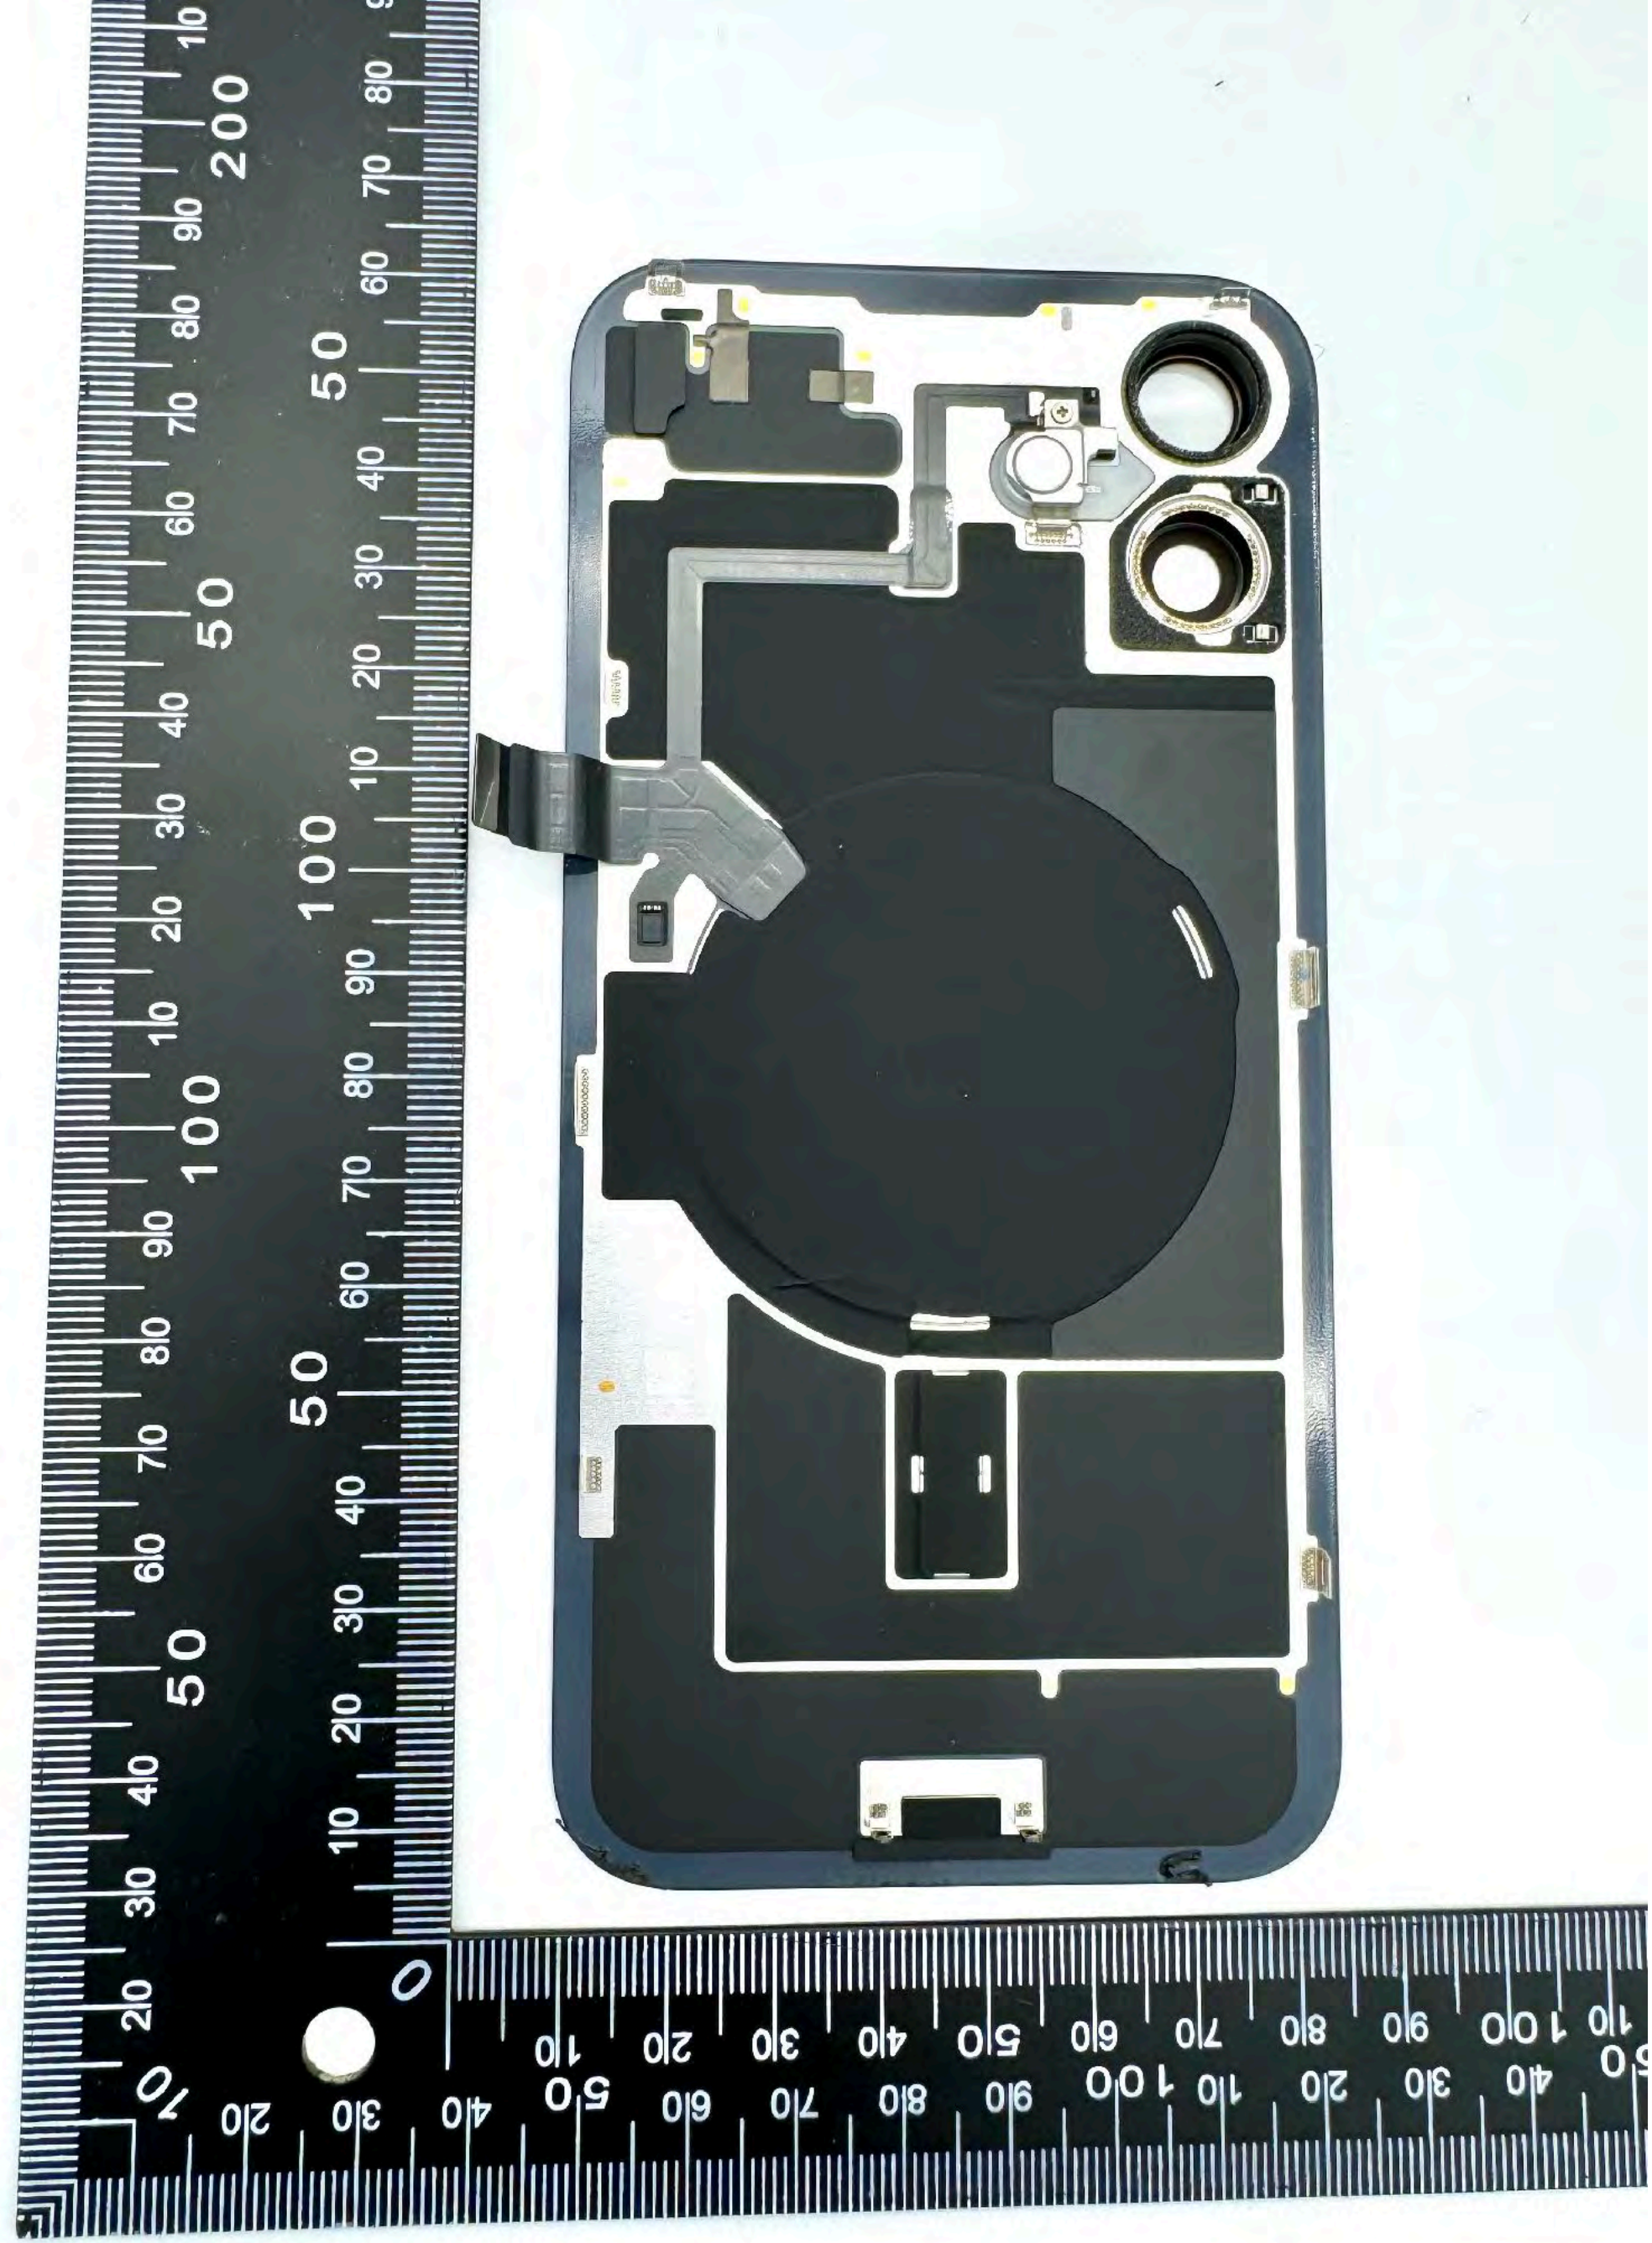

A3289, A3290, A3291

Touch Screen Assembly, Earpiece, Microphone - Back

A3289, A3290, A3291

Back Plate

A3289, A3290, A3291

Battery - Front

A3289, A3290, A3291

ANT4 Front

A3289, A3290, A3291

ANT4 Back

A3289, A3290, A3291

Flex Assembly with Proximity Sensor,
Microphone and FaceTime Camera -
Front

A3289, A3290, A3291

Flex Assembly with Proximity Sensor,
Microphone and FaceTime Camera -
Back

A3289, A3290, A3291

Rear Camera - Front

A3289, A3290, A3291

Rear Camera - Back

A3289, A3290, A3291

Top Speaker and Flex Assembly
with ANT2, ANT8/UWB1, ANT10,
ANT6/SharedUWB0, mmWave M1 -
Front

A3289, A3290, A3291

Flex Assembly with USB-C
Connector, Microphone , ANT1,
Ant7, Ant3, ANT9, ANT5 - Back

A3289, A3290, A3291
Bottom Speaker - Front

A3289, A3290, A3291

MLB - Front

A3289, A3290, A3291

MLB - Back

A3289, A3290, A3291