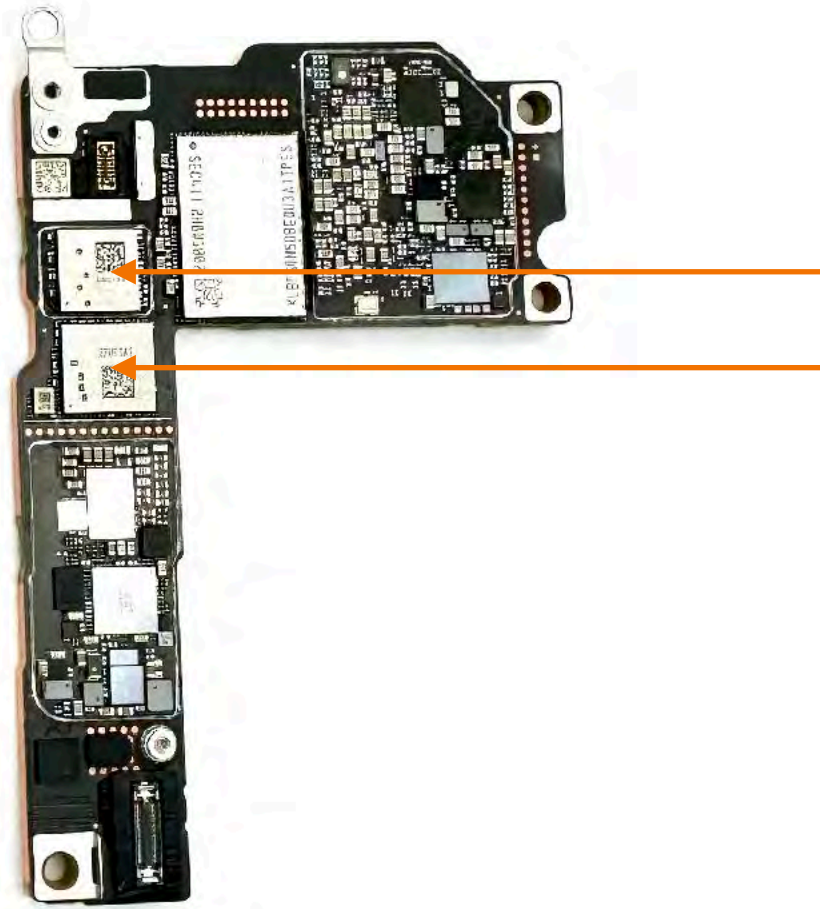

A3082

Top Speaker and Flex Assembly
with ANT2, ANT8/UWB1, ANT10,
ANT6/SharedUWB0, mmWave M1 -
Back

A3082

Flex Assembly with USB-C
Connector, Microphone , ANT1,
Ant7, Ant3, ANT9, ANT5 - Front

A3082

Flex Assembly with USB-C
Connector, Microphone , ANT1,
Ant7, Ant3, ANT9, ANT5 - Back

A3082

Bottom Speaker - Front

A3082

MLB - Front

A3082

MLB - Back

A3082

MLB Front and Back without Shields

UWB Chipset

WiFi/BT Radio Chipset

A3082

MLB Open without Shields

Cellular Radio Chipset ←