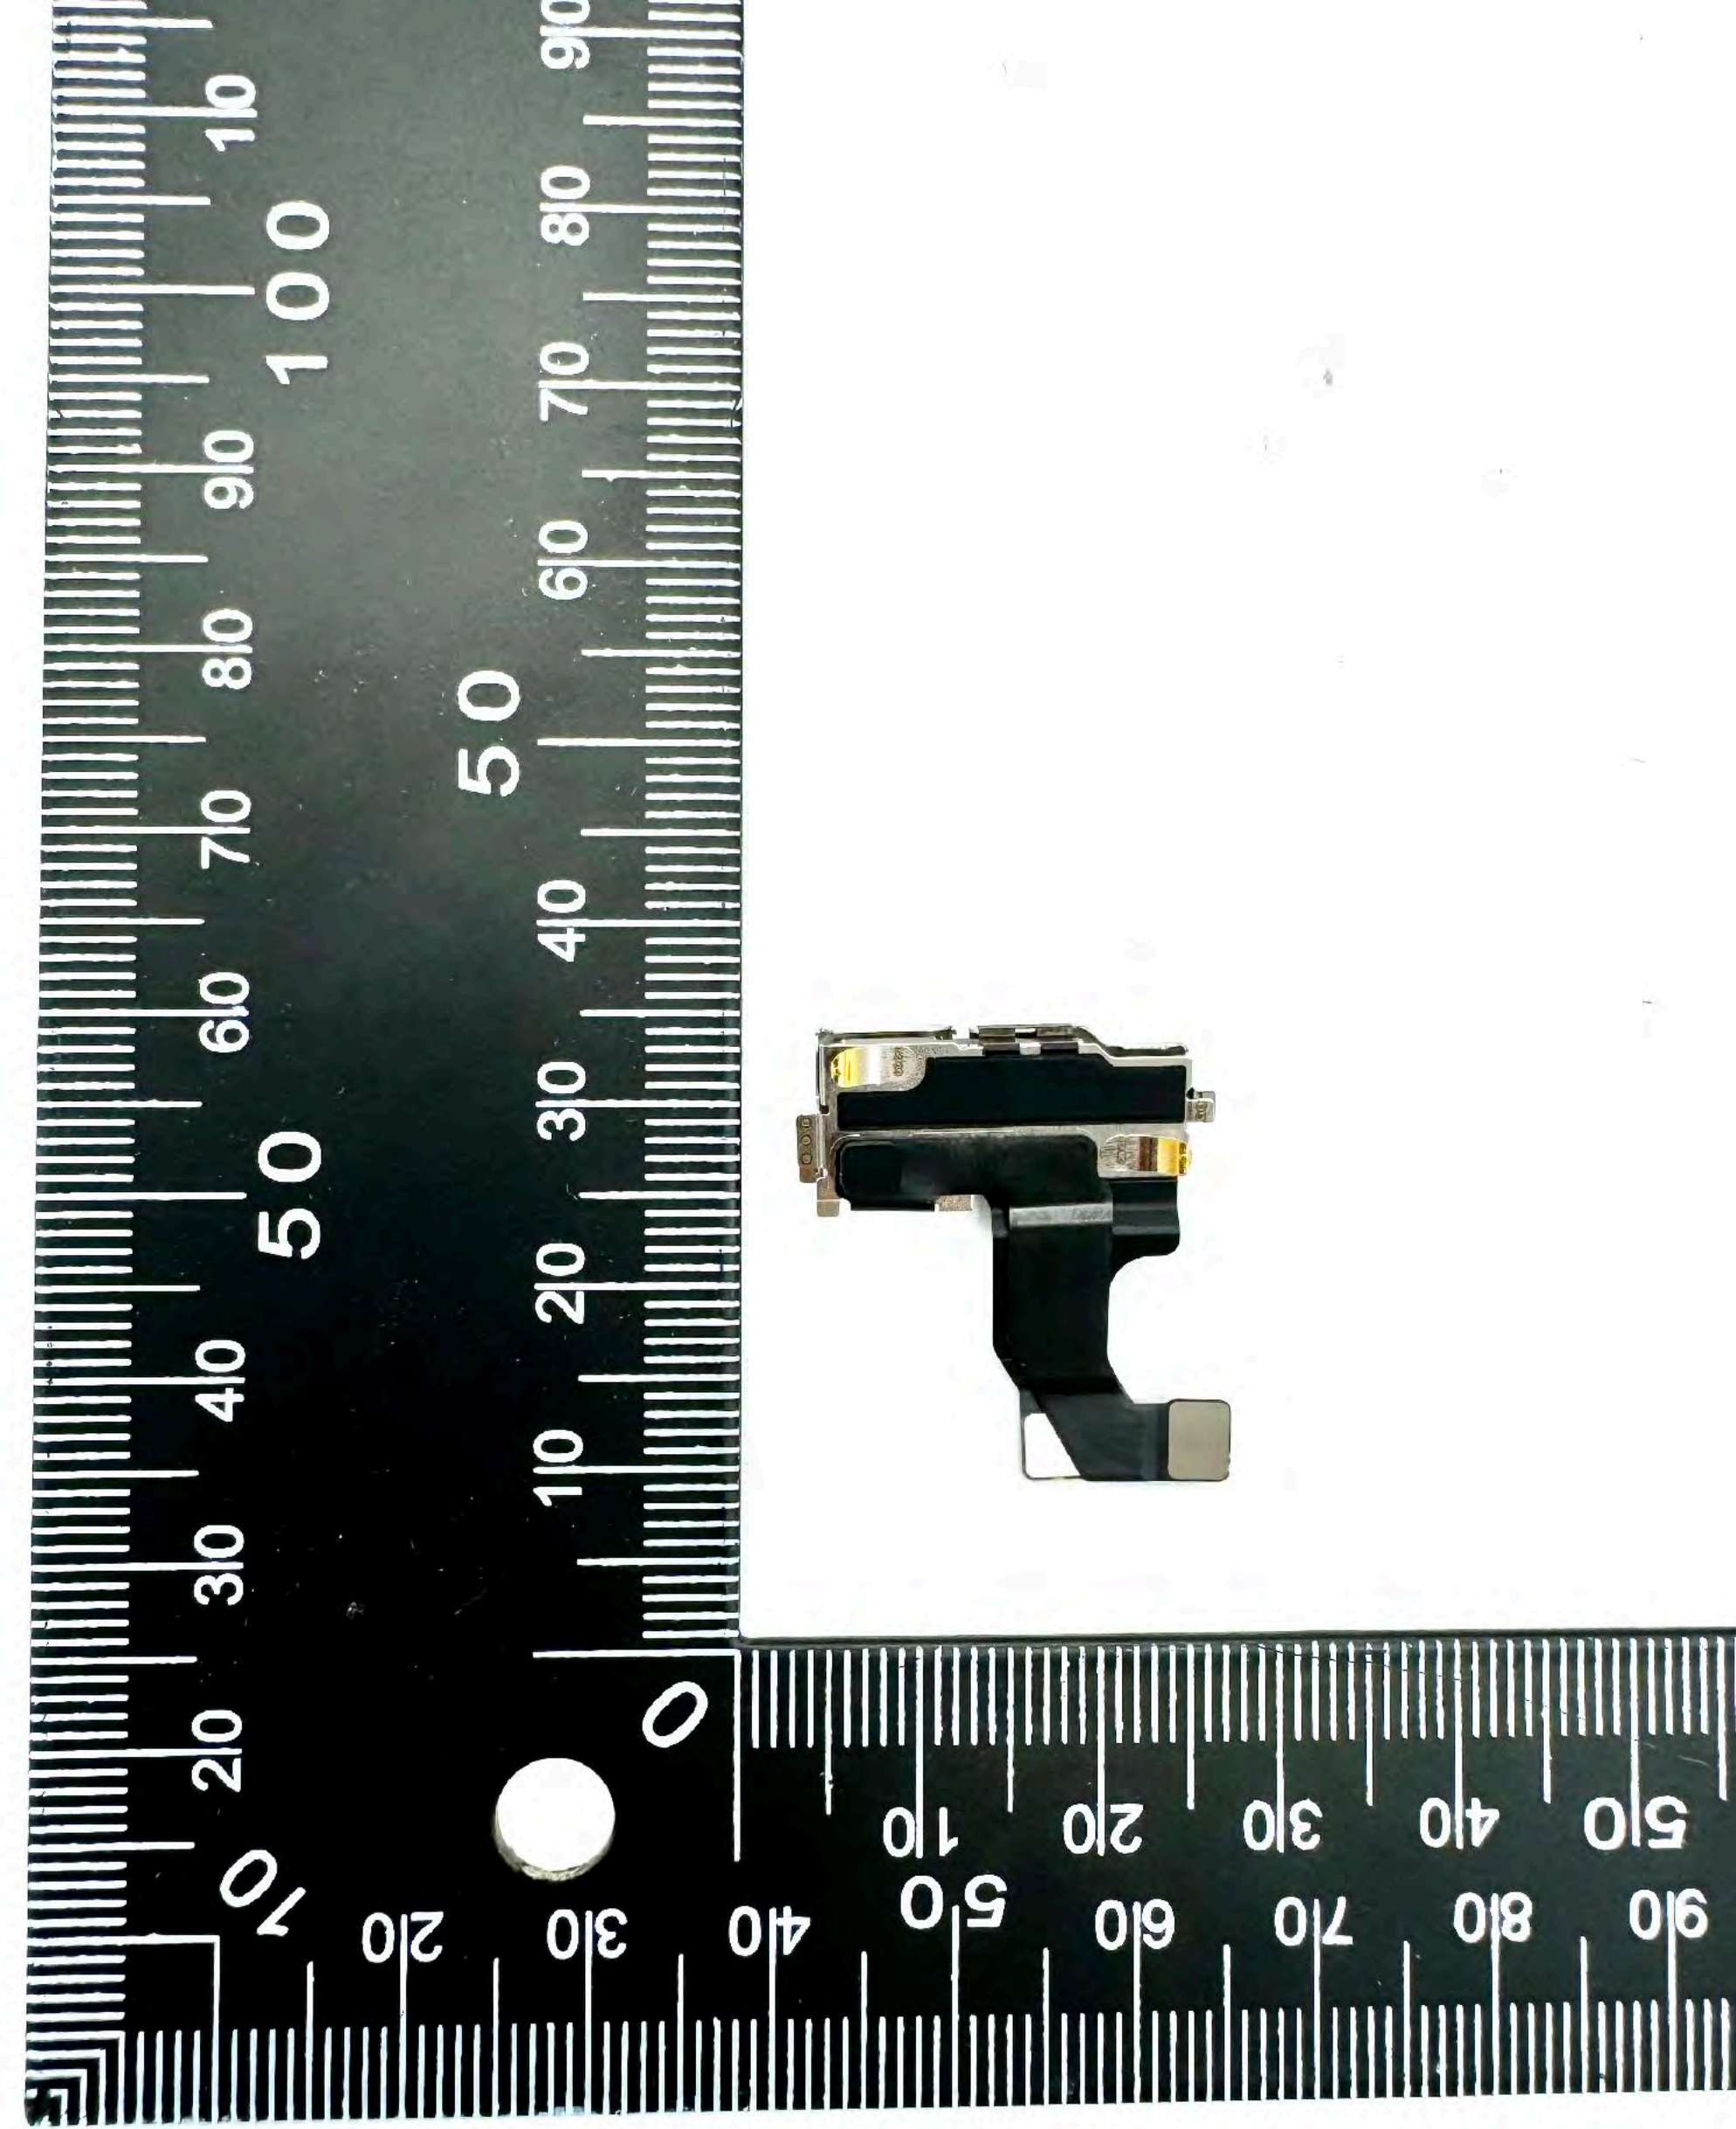

A3082

Touch Screen Assembly, Earpiece, Microphone - Back

A3082
Back Plate

A3082

Battery - Front

A3082
ANT4 Front

A3082
ANT4 Back

A3082

Flex Assembly with Proximity Sensor,
Microphone and FaceTime Camera -
Front

A3082

Flex Assembly with Proximity Sensor,
Microphone and FaceTime Camera -
Back

A3082
Rear Camera - Front

A3082

Top Speaker and Flex Assembly
with ANT2, ANT8/UWB1, ANT10,
ANT6/SharedUWB0, mmWave M1 -
Front

A3082

Top Speaker and Flex Assembly
with ANT2, ANT8/UWB1, ANT10,
ANT6/SharedUWB0, mmWave M1 -
Back

A3082

Flex Assembly with USB-C
Connector, Microphone , ANT1,
Ant7, Ant3, ANT9, ANT5 - Front

A3082

Flex Assembly with USB-C
Connector, Microphone , ANT1,
Ant7, Ant3, ANT9, ANT5 - Back