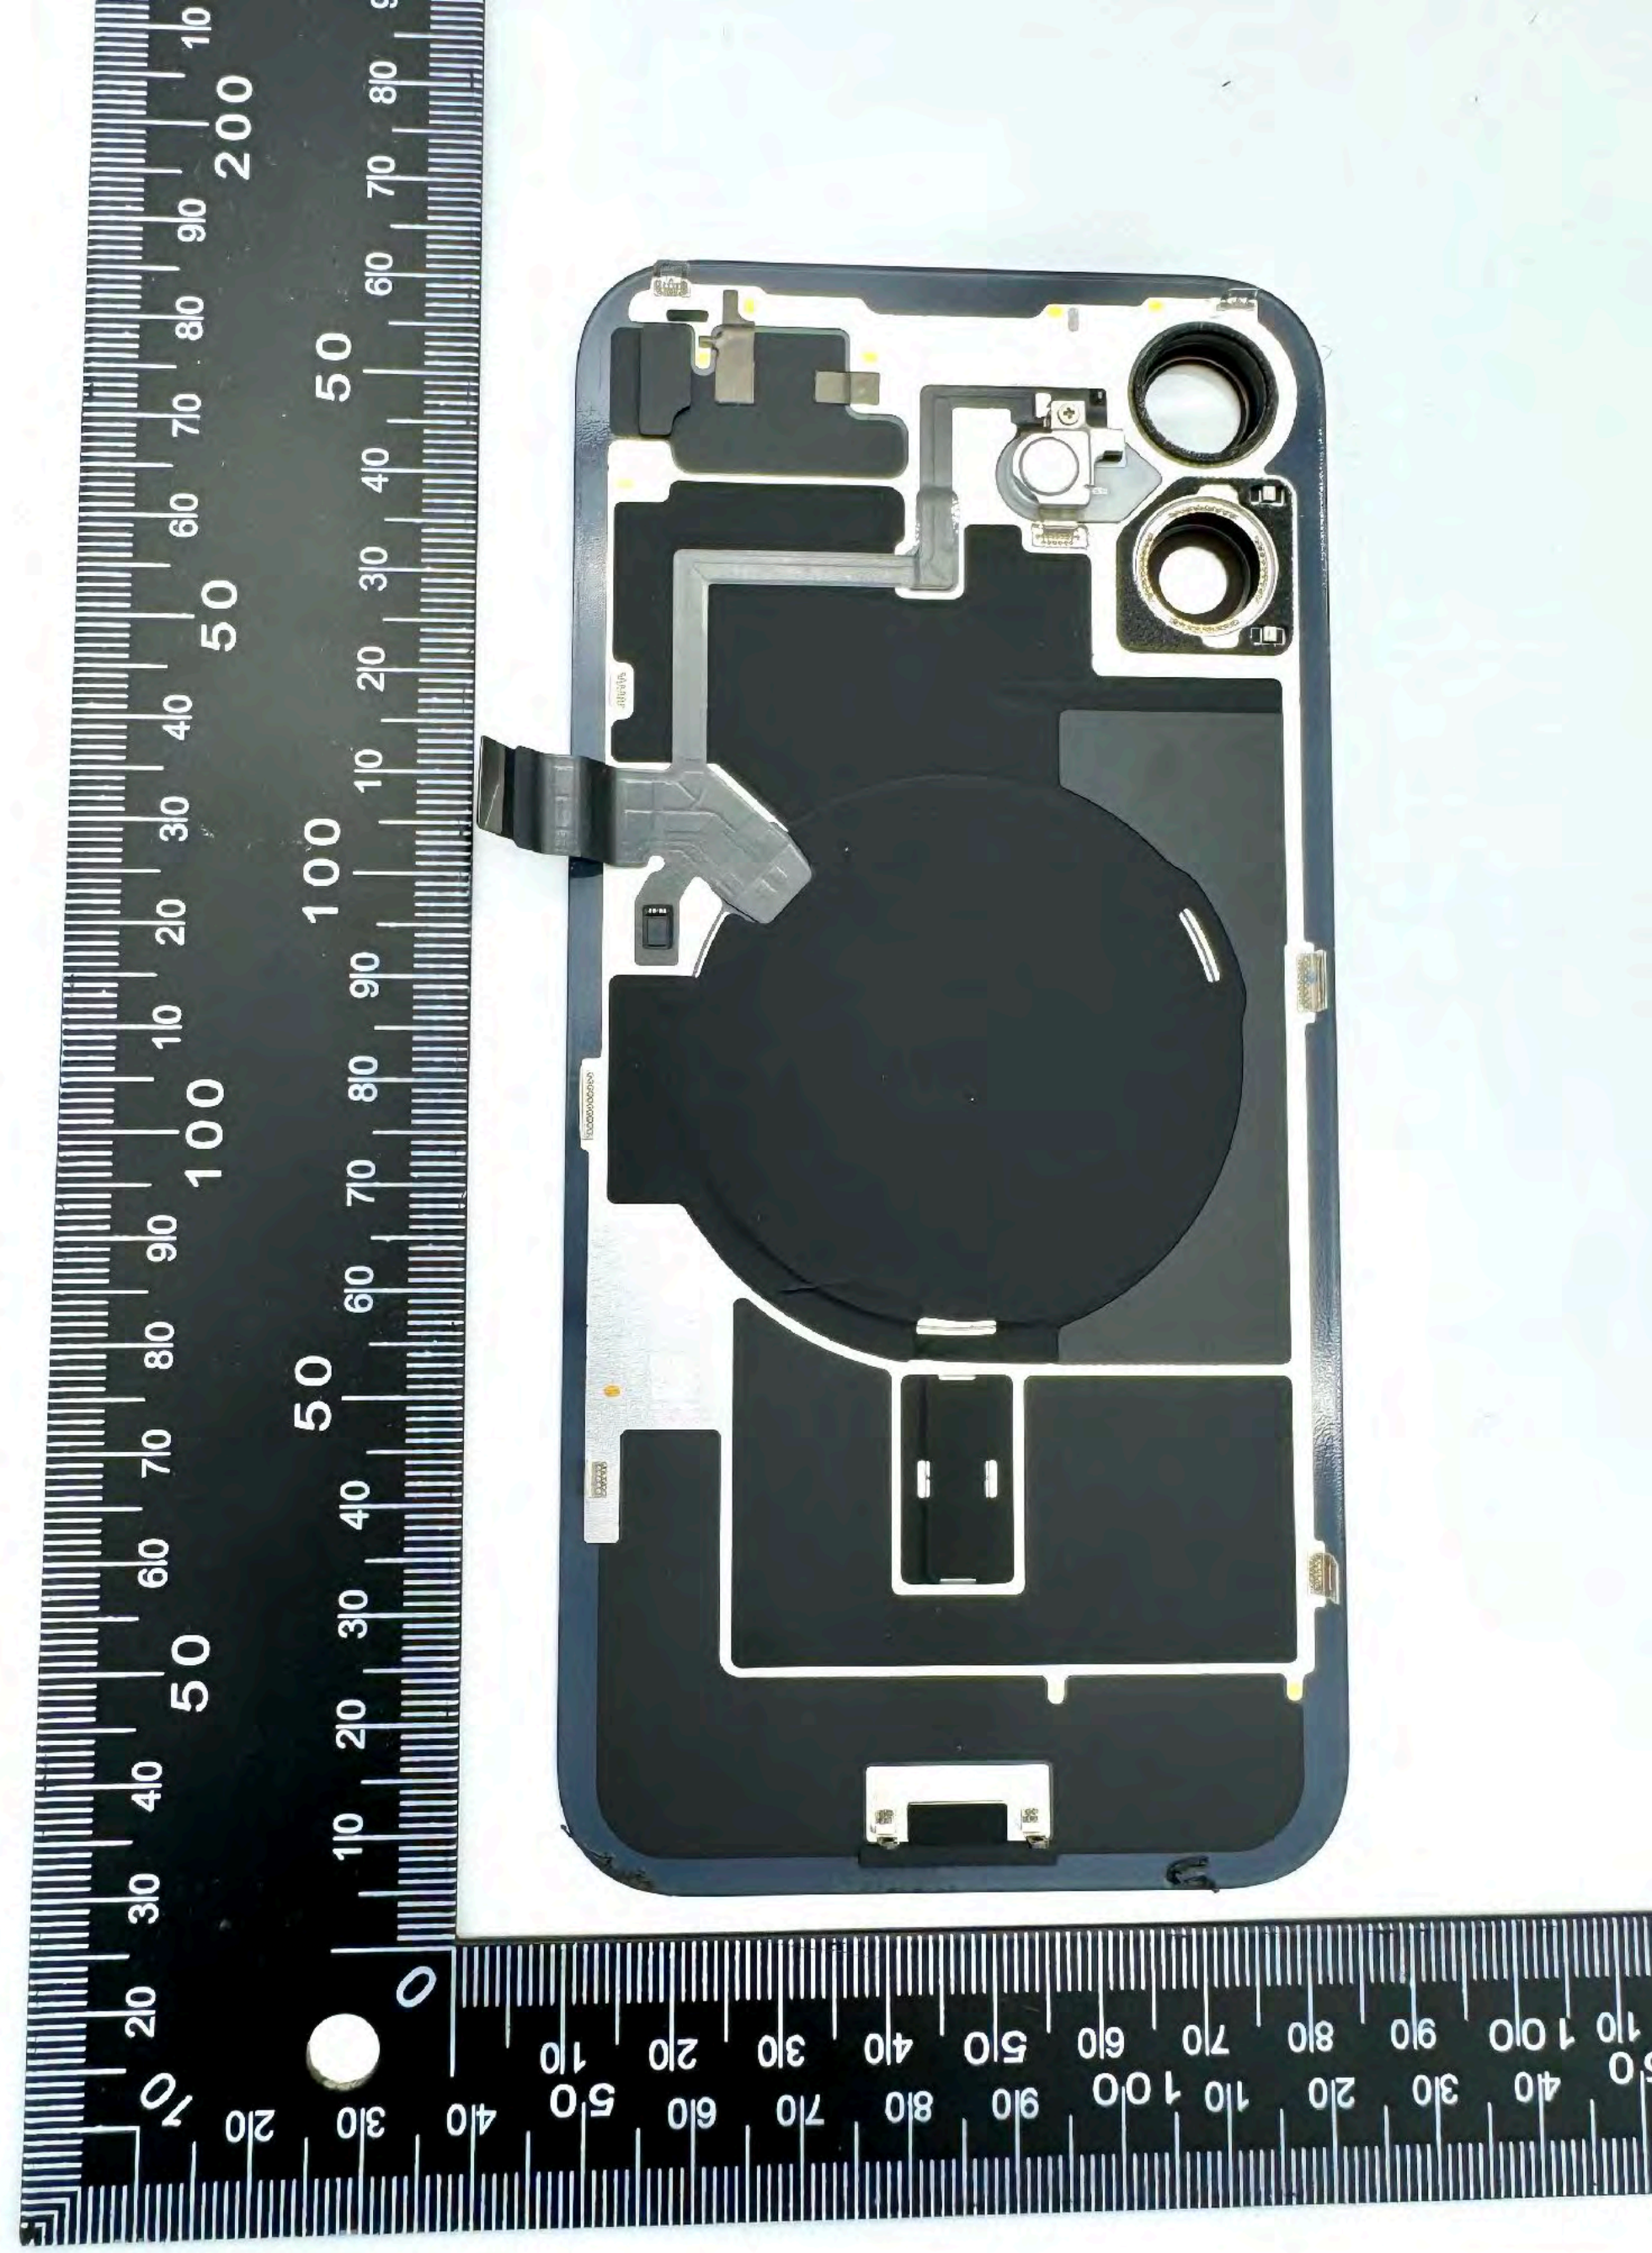

A3082

Touch Screen Assembly, Earpiece, Microphone - Back

A3082
Back Plate

A3082

Battery - Front

A3082
ANT4 Front

A3082
ANT4 Back

A3082

Flex Assembly with Proximity Sensor,
Microphone and FaceTime Camera -
Front

A3082

Flex Assembly with Proximity Sensor,
Microphone and FaceTime Camera -
Back

A3082
Rear Camera - Front

A3082

Top Speaker and Flex Assembly
with ANT2, ANT8/UWB1, ANT10,
ANT6/SharedUWB0, mmWave M1 -
Front

A3082

Top Speaker and Flex Assembly
with ANT2, ANT8/UWB1, ANT10,
ANT6/SharedUWB0, mmWave M1 -
Back

A3082

Flex Assembly with USB-C
Connector, Microphone , ANT1,
Ant7, Ant3, ANT9, ANT5 - Front

A3082

Flex Assembly with USB-C
Connector, Microphone , ANT1,
Ant7, Ant3, ANT9, ANT5 - Back