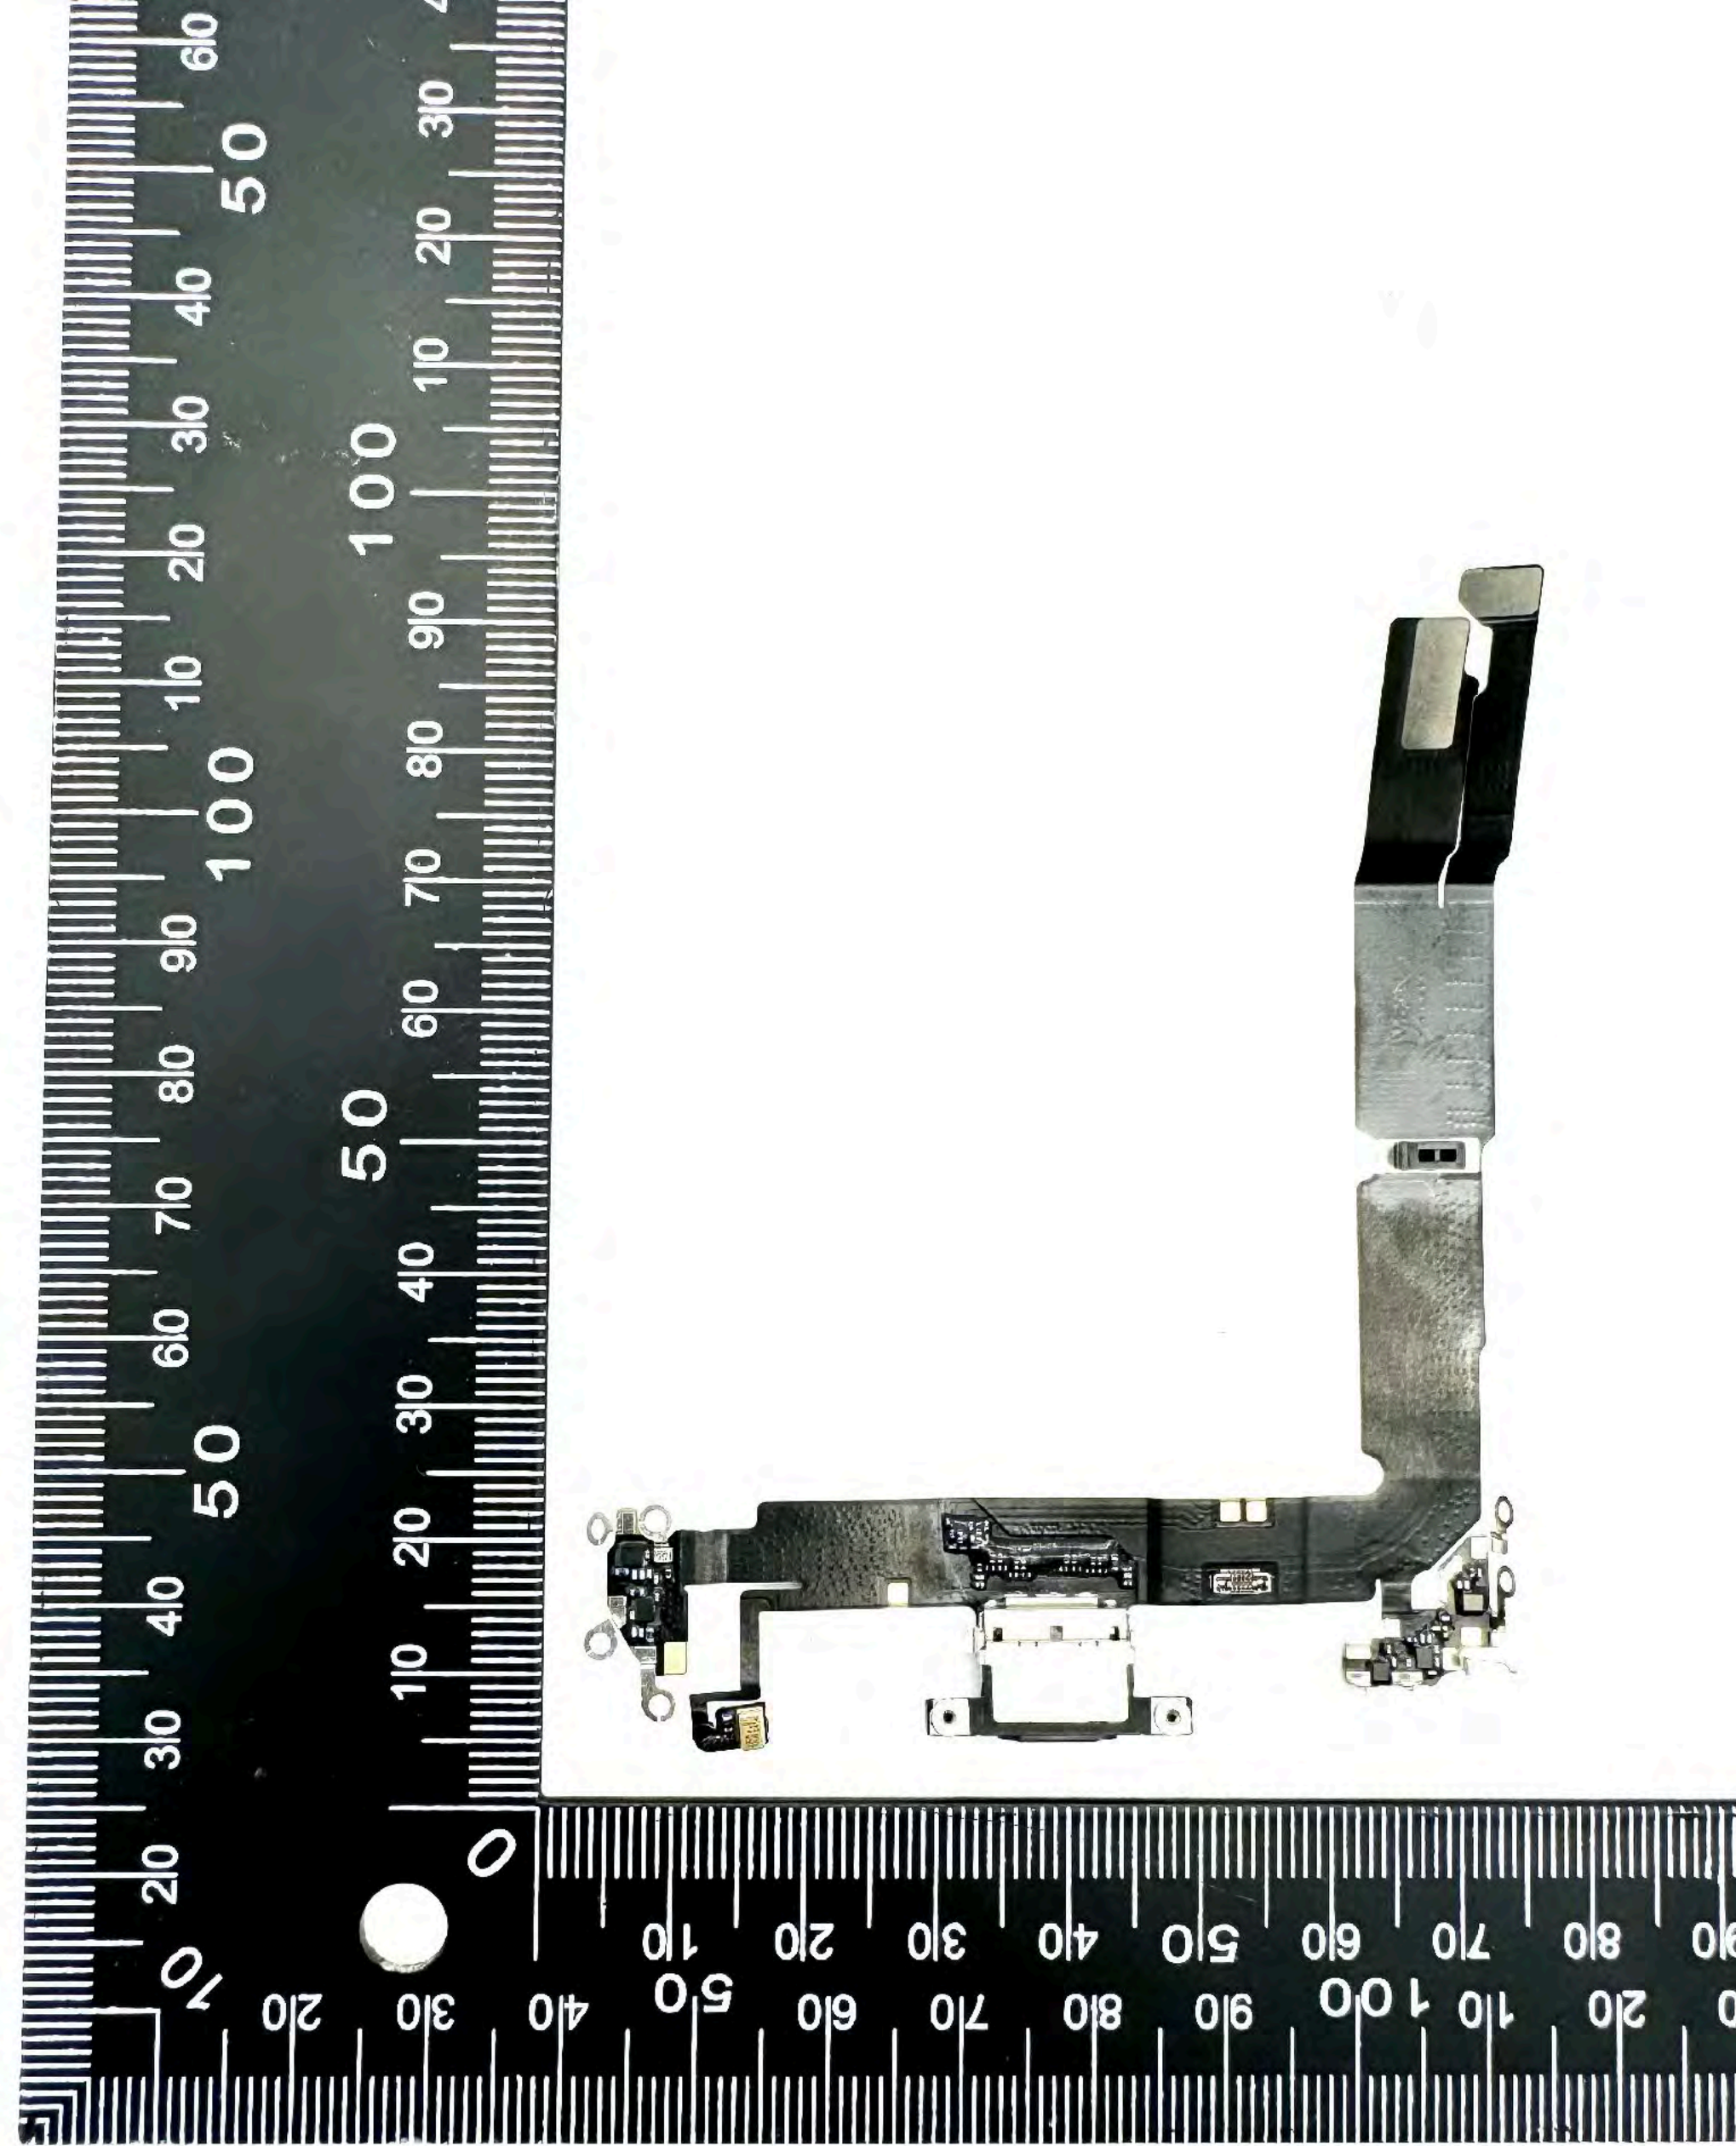

A3082

Touch Screen Assembly, Earpiece, Microphone - Back

A3082
Back Plate

A3082

Battery - Front

A3082
ANT4 Front

A3082
ANT4 Back

A3082

Flex Assembly with Proximity Sensor,
Microphone and FaceTime Camera -
Front

A3082

Flex Assembly with Proximity Sensor,
Microphone and FaceTime Camera -
Back

A3082
Rear Camera - Front

A3082

Top Speaker and Flex Assembly
with ANT2, ANT8/UWB1, ANT10,
ANT6/SharedUWB0, mmWave M1 -
Front

A3082

Top Speaker and Flex Assembly
with ANT2, ANT8/UWB1, ANT10,
ANT6/SharedUWB0, mmWave M1 -
Back

A3082

Flex Assembly with USB-C
Connector, Microphone , ANT1,
Ant7, Ant3, ANT9, ANT5 - Front

A3082

Flex Assembly with USB-C
Connector, Microphone , ANT1,
Ant7, Ant3, ANT9, ANT5 - Back