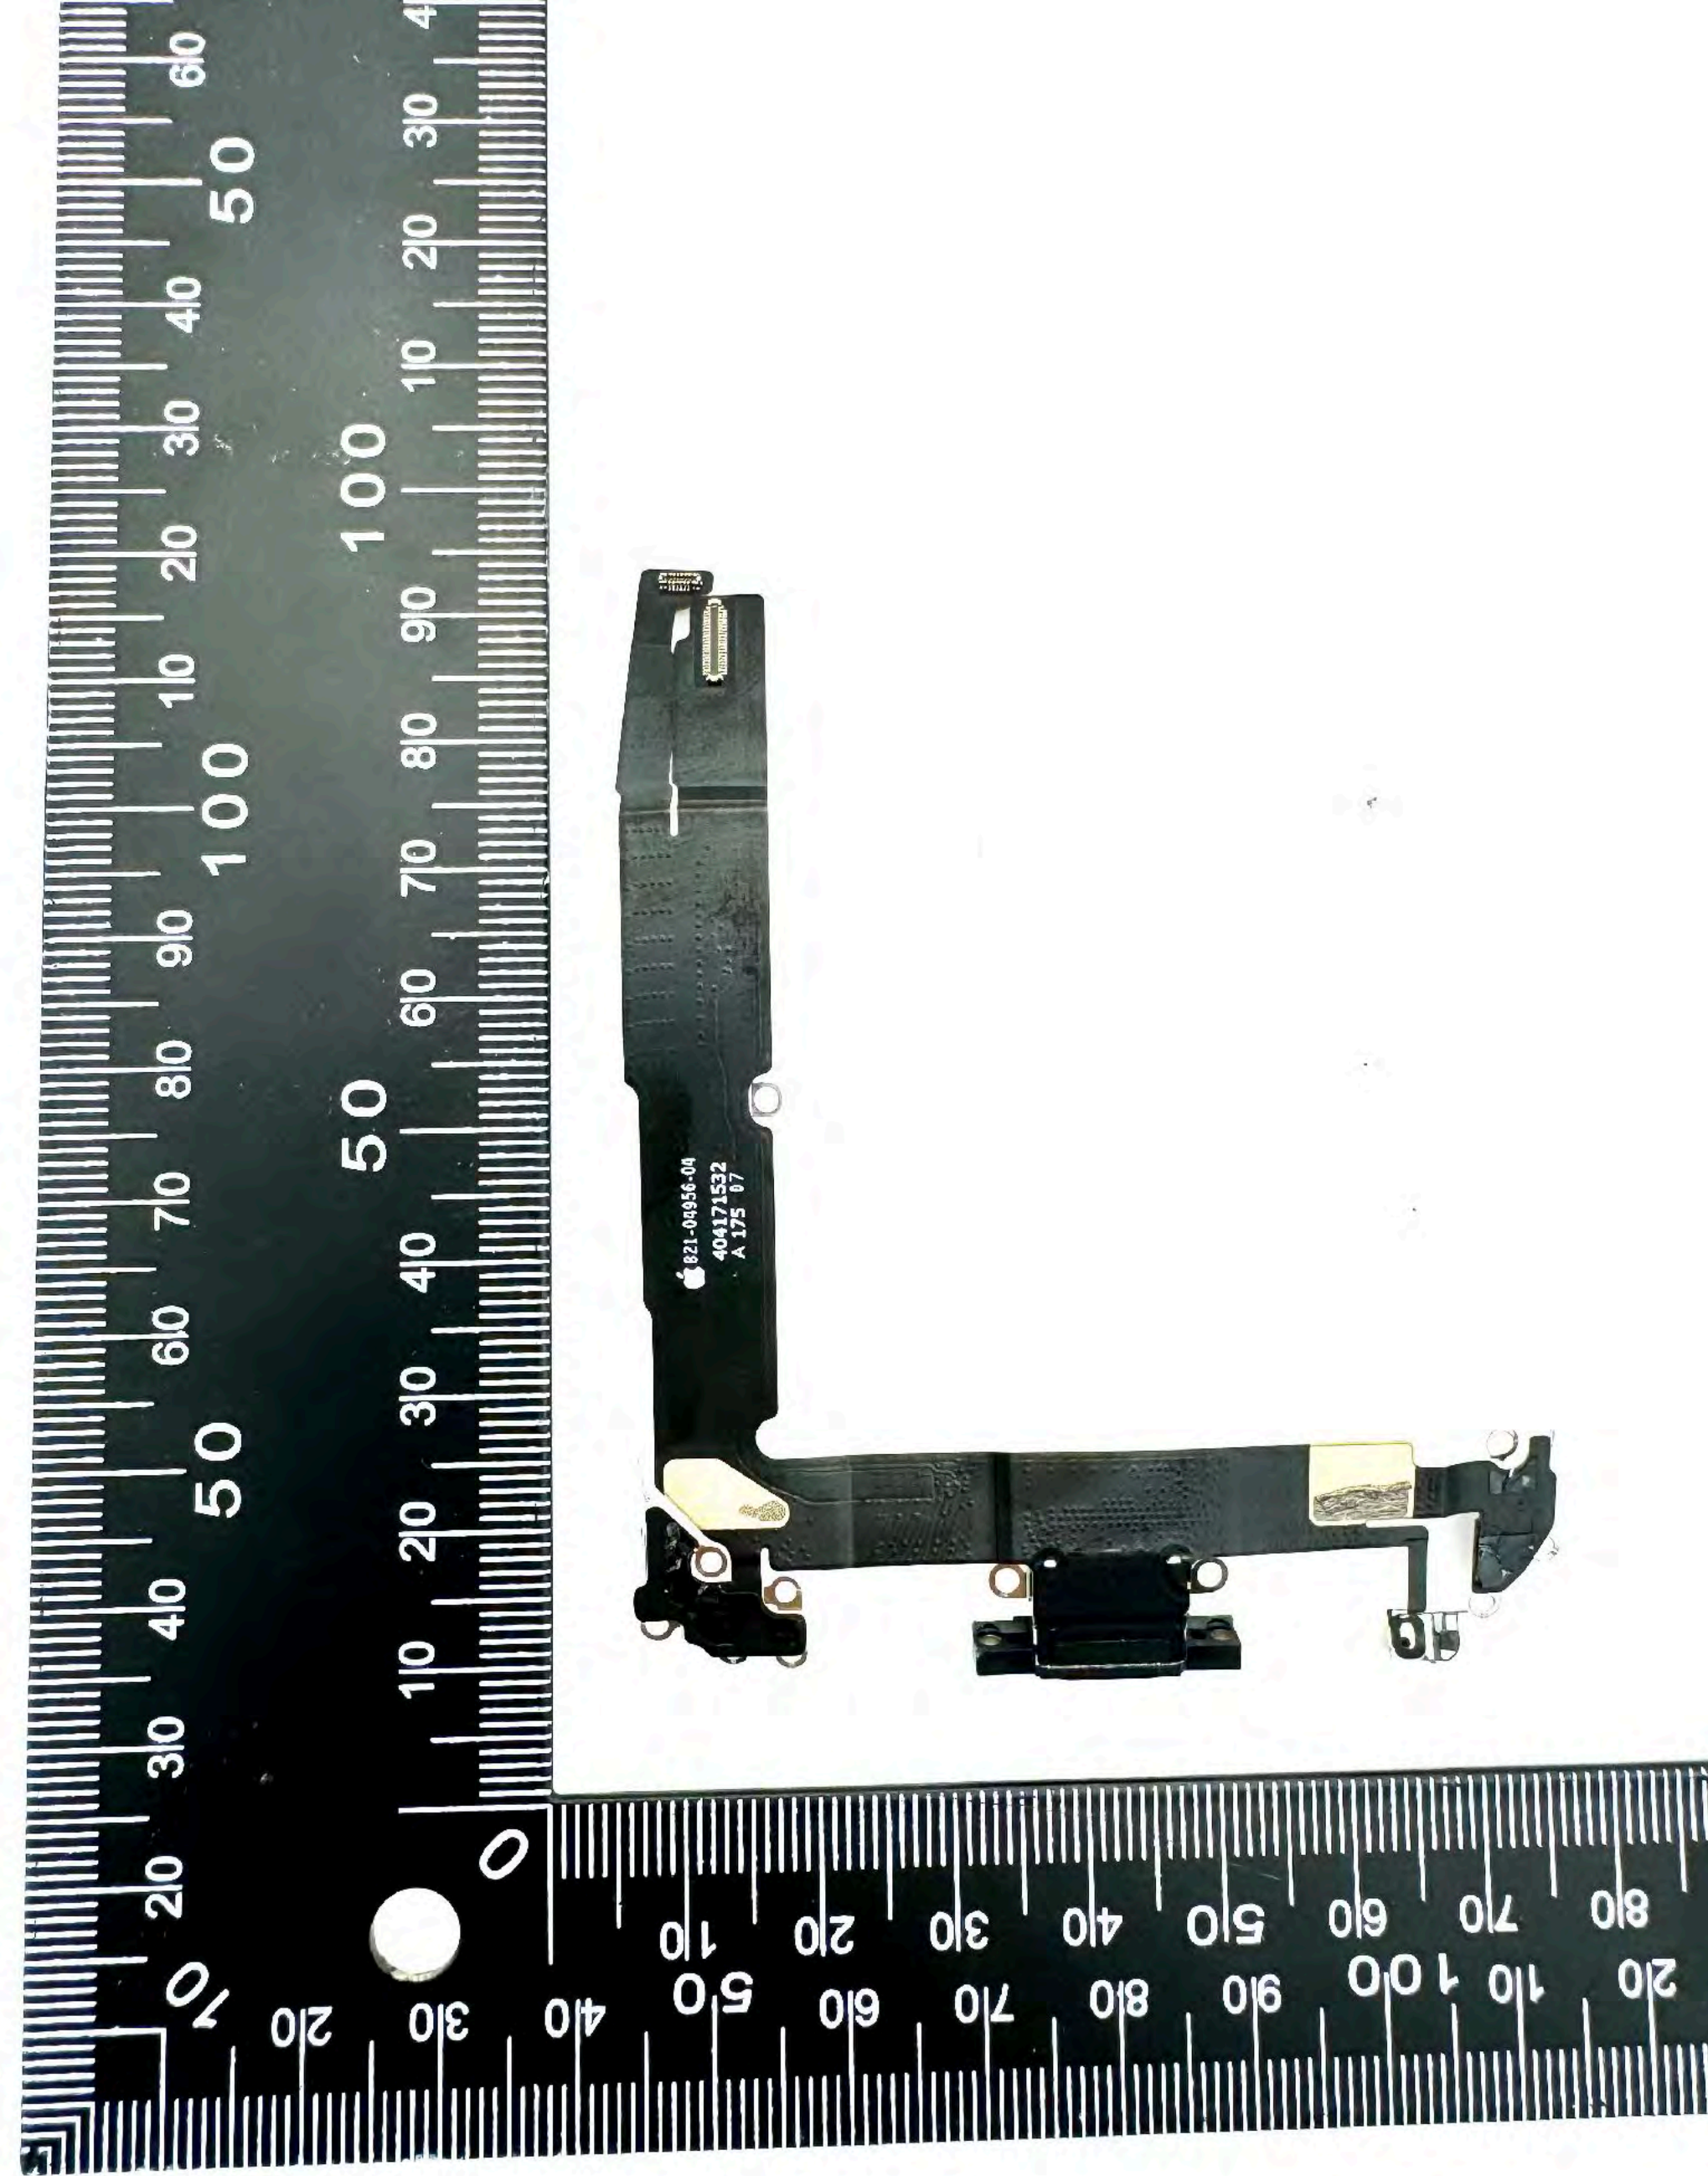

A3082

Top Speaker and Flex Assembly
with ANT2, ANT8/UWB1, ANT10,
ANT6/SharedUWB0, mmWave M1 -
Back

A3082

Flex Assembly with USB-C
Connector, Microphone , ANT1,
Ant7, Ant3, ANT9, ANT5 - Front

A3082

Flex Assembly with USB-C
Connector, Microphone , ANT1,
Ant7, Ant3, ANT9, ANT5 - Back