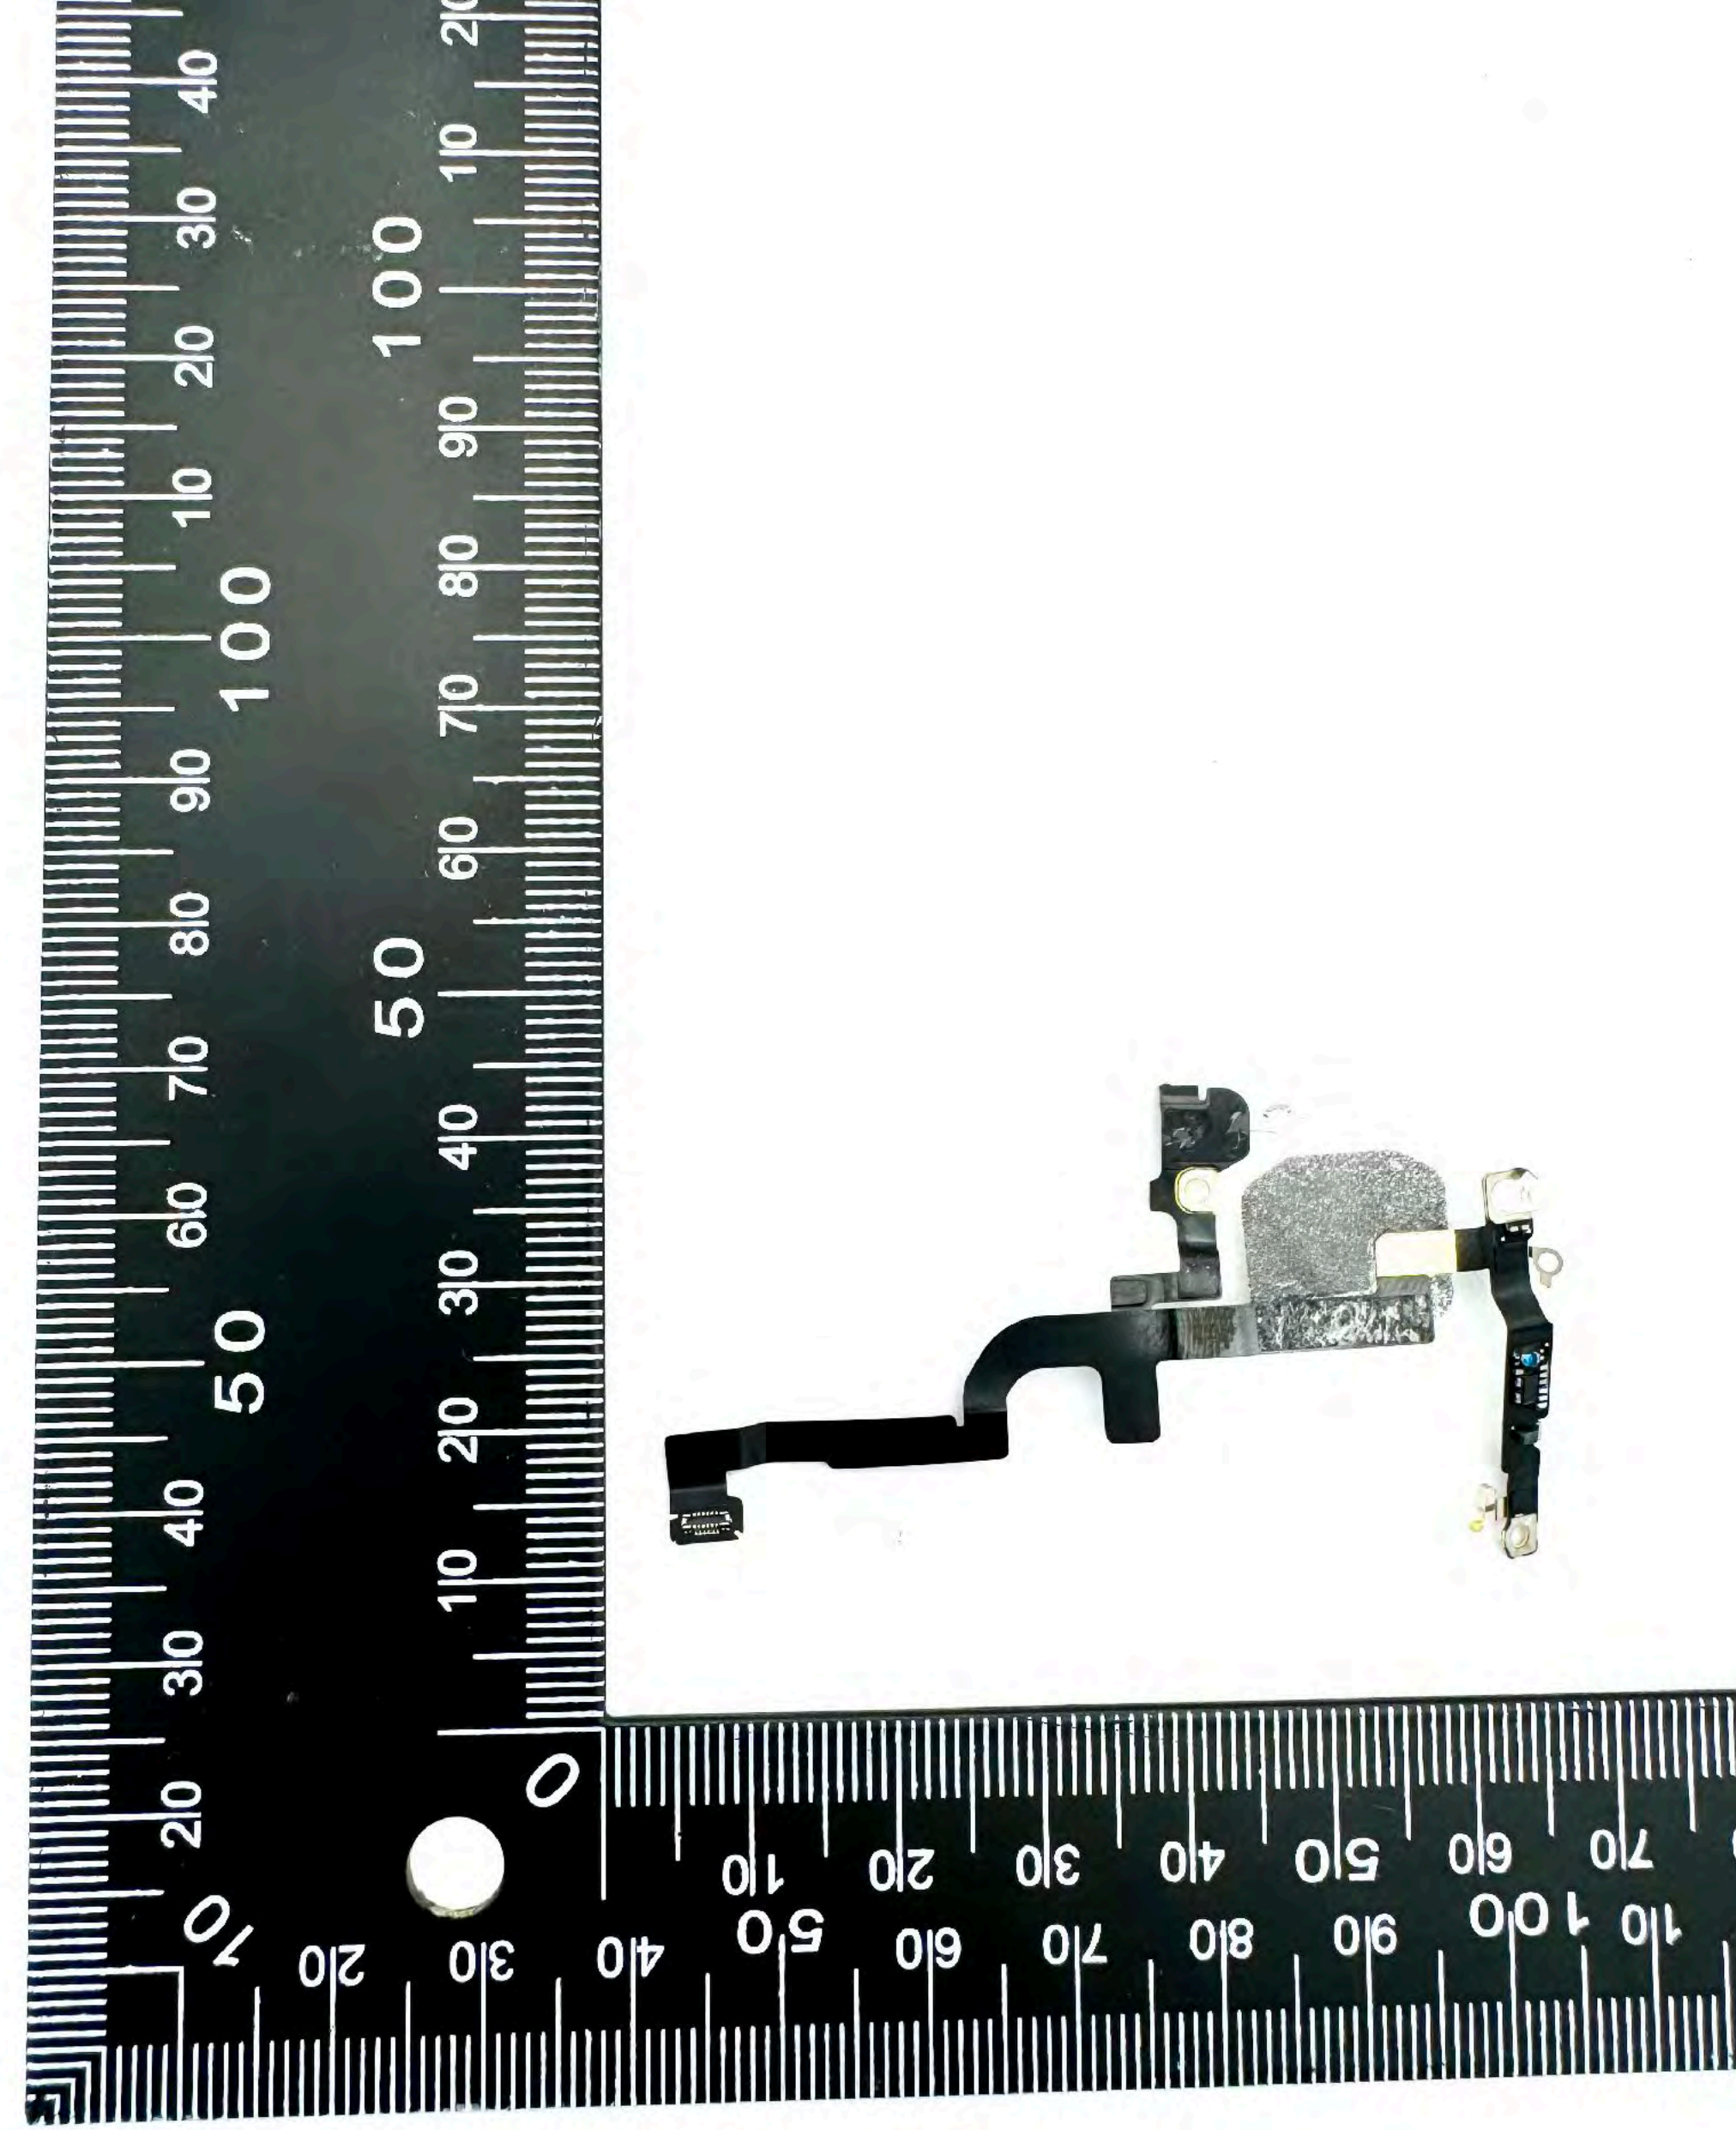

A3082

Touch Screen Assembly, Earpiece, Microphone - Back

A3082
Back Plate

A3082

Battery - Front

A3082
ANT4 Front

A3082
ANT4 Back

A3082

Flex Assembly with Proximity Sensor,
Microphone and FaceTime Camera -
Front

A3082

Flex Assembly with Proximity Sensor,
Microphone and FaceTime Camera -
Back

A3082
Rear Camera - Front

A3082

Top Speaker and Flex Assembly
with ANT2, ANT8/UWB1, ANT10,
ANT6/SharedUWB0, mmWave M1 -
Front

A3082

Top Speaker and Flex Assembly
with ANT2, ANT8/UWB1, ANT10,
ANT6/SharedUWB0, mmWave M1 -
Back

A3082

Flex Assembly with USB-C
Connector, Microphone , ANT1,
Ant7, Ant3, ANT9, ANT5 - Front

A3082

Flex Assembly with USB-C
Connector, Microphone , ANT1,
Ant7, Ant3, ANT9, ANT5 - Back