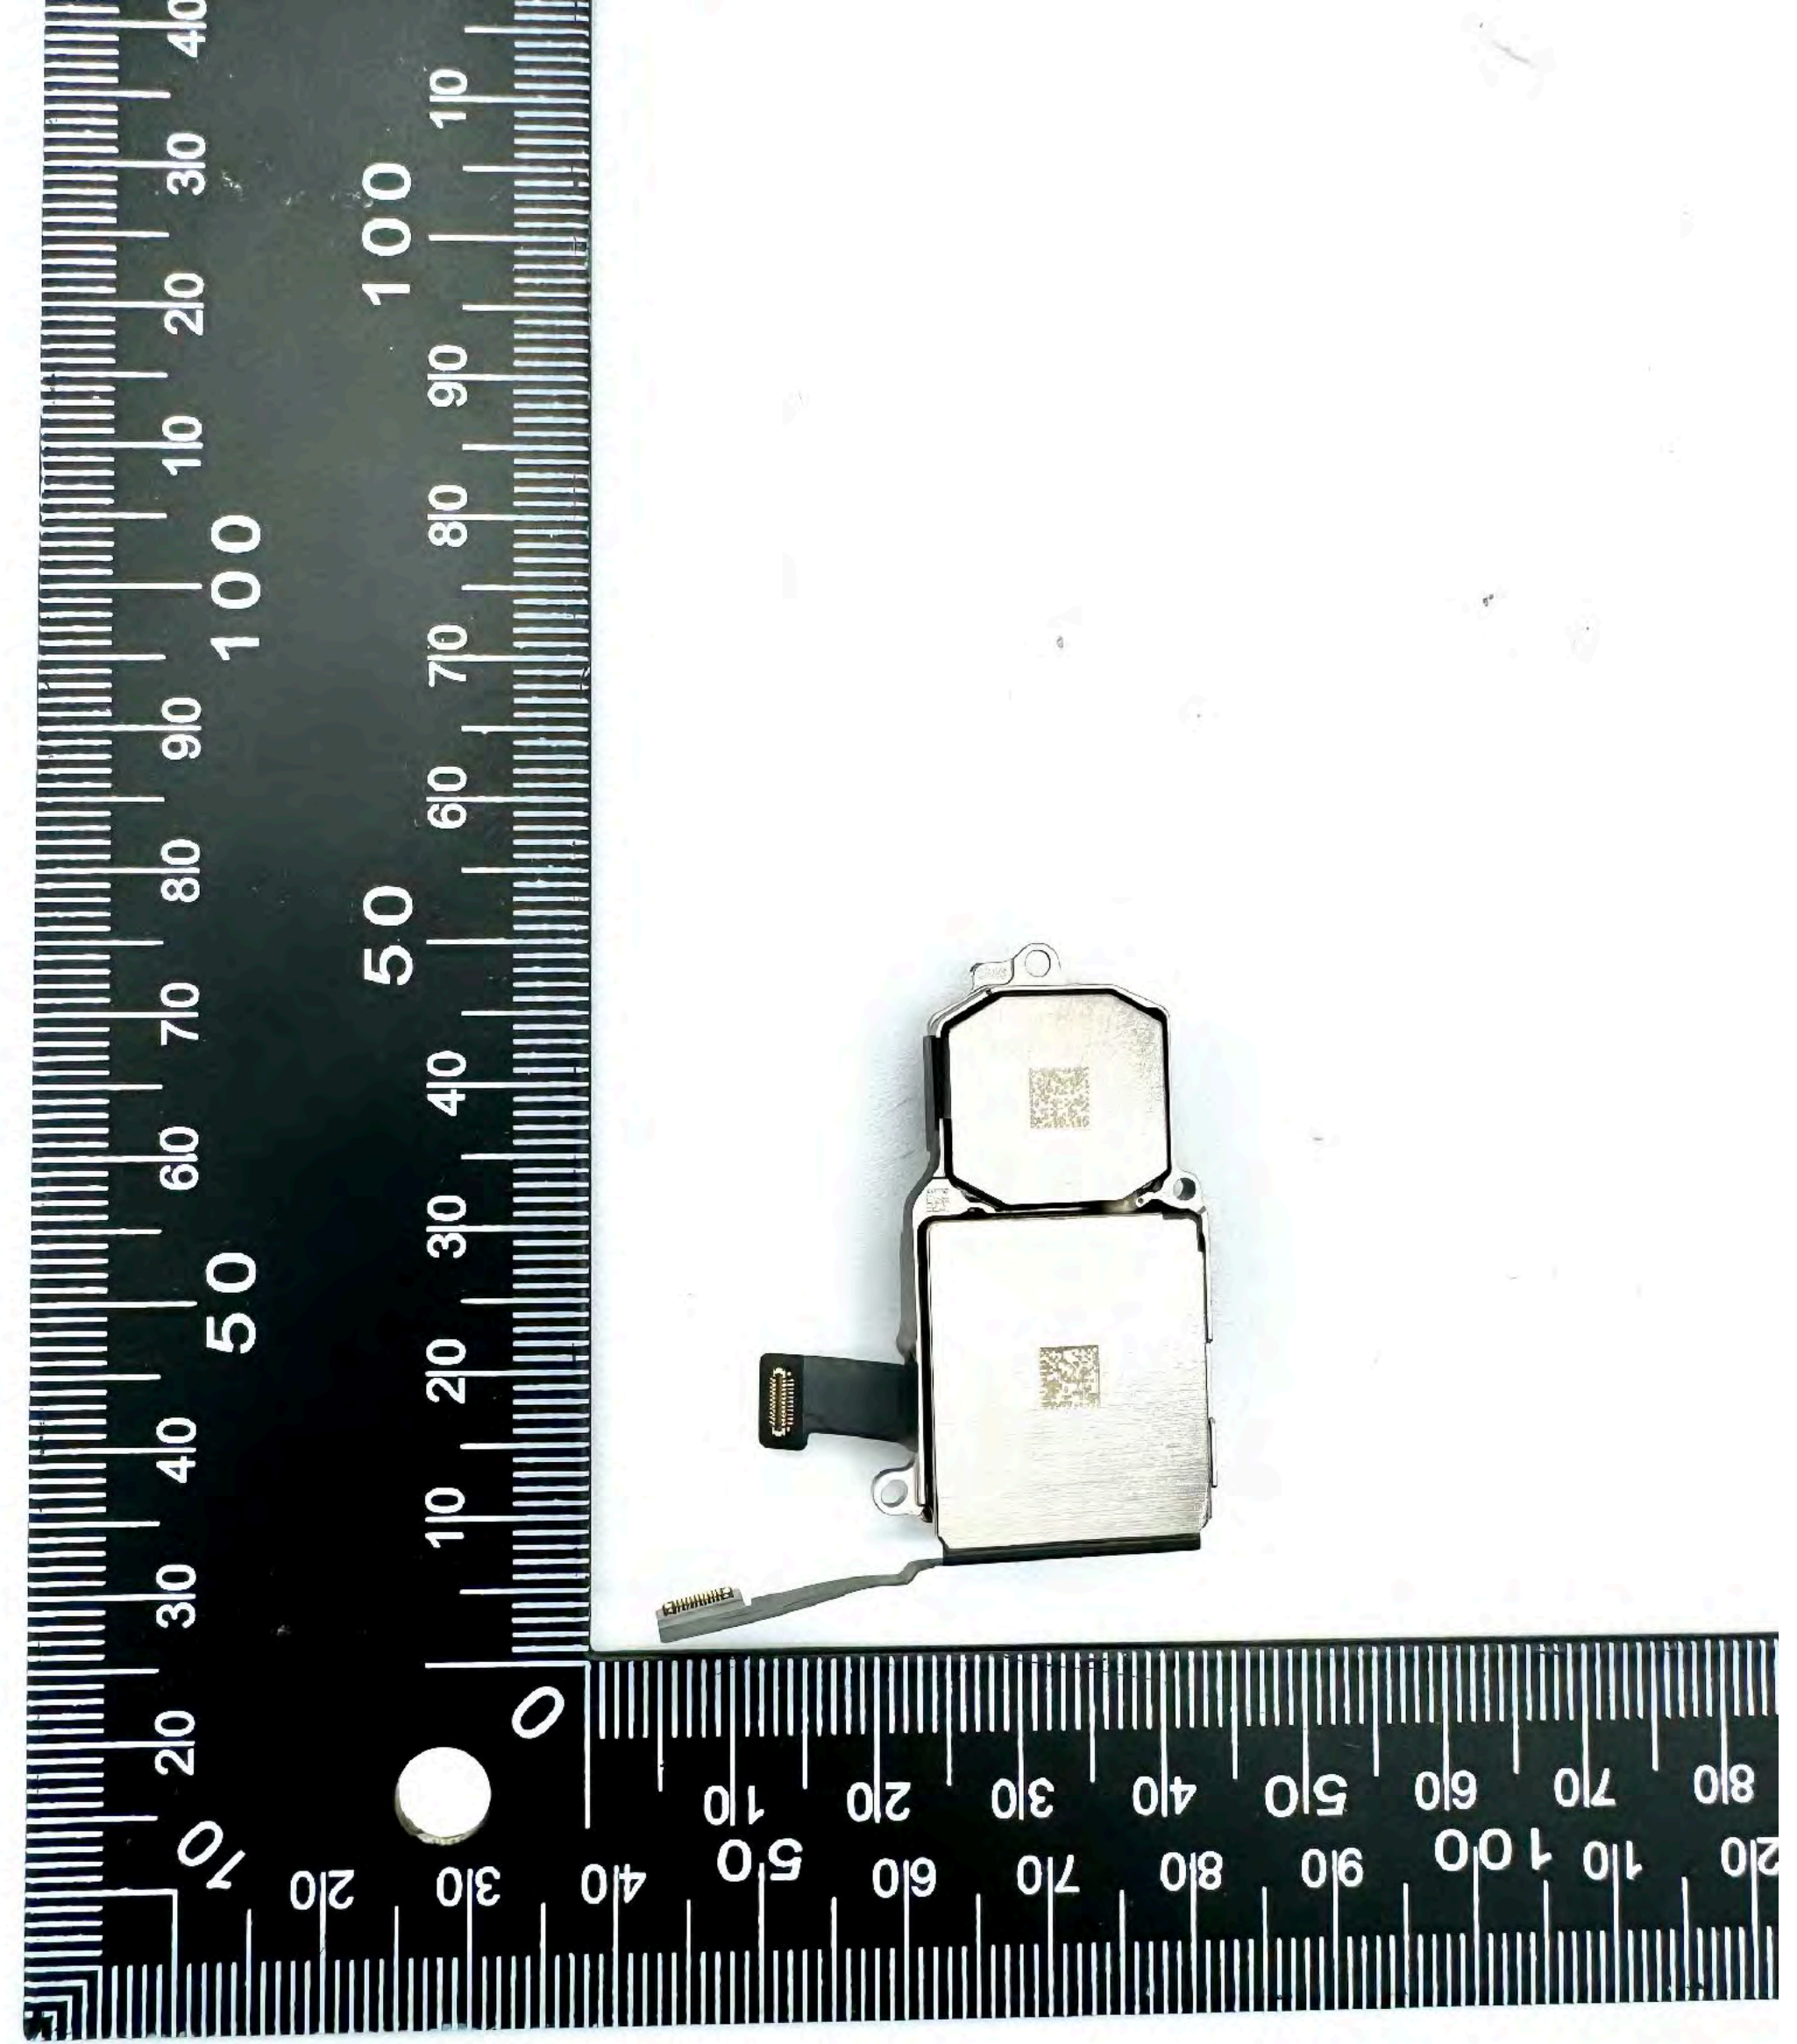

Flex Assembly with Proximity Sensor,
Microphone and FaceTime Camera -
Front

A3082

Flex Assembly with Proximity Sensor,
Microphone and FaceTime Camera -
Back

A3082
Rear Camera - Front

A3082

Top Speaker and Flex Assembly
with ANT2, ANT8/UWB1, ANT10,
ANT6/SharedUWB0, mmWave M1 -
Front