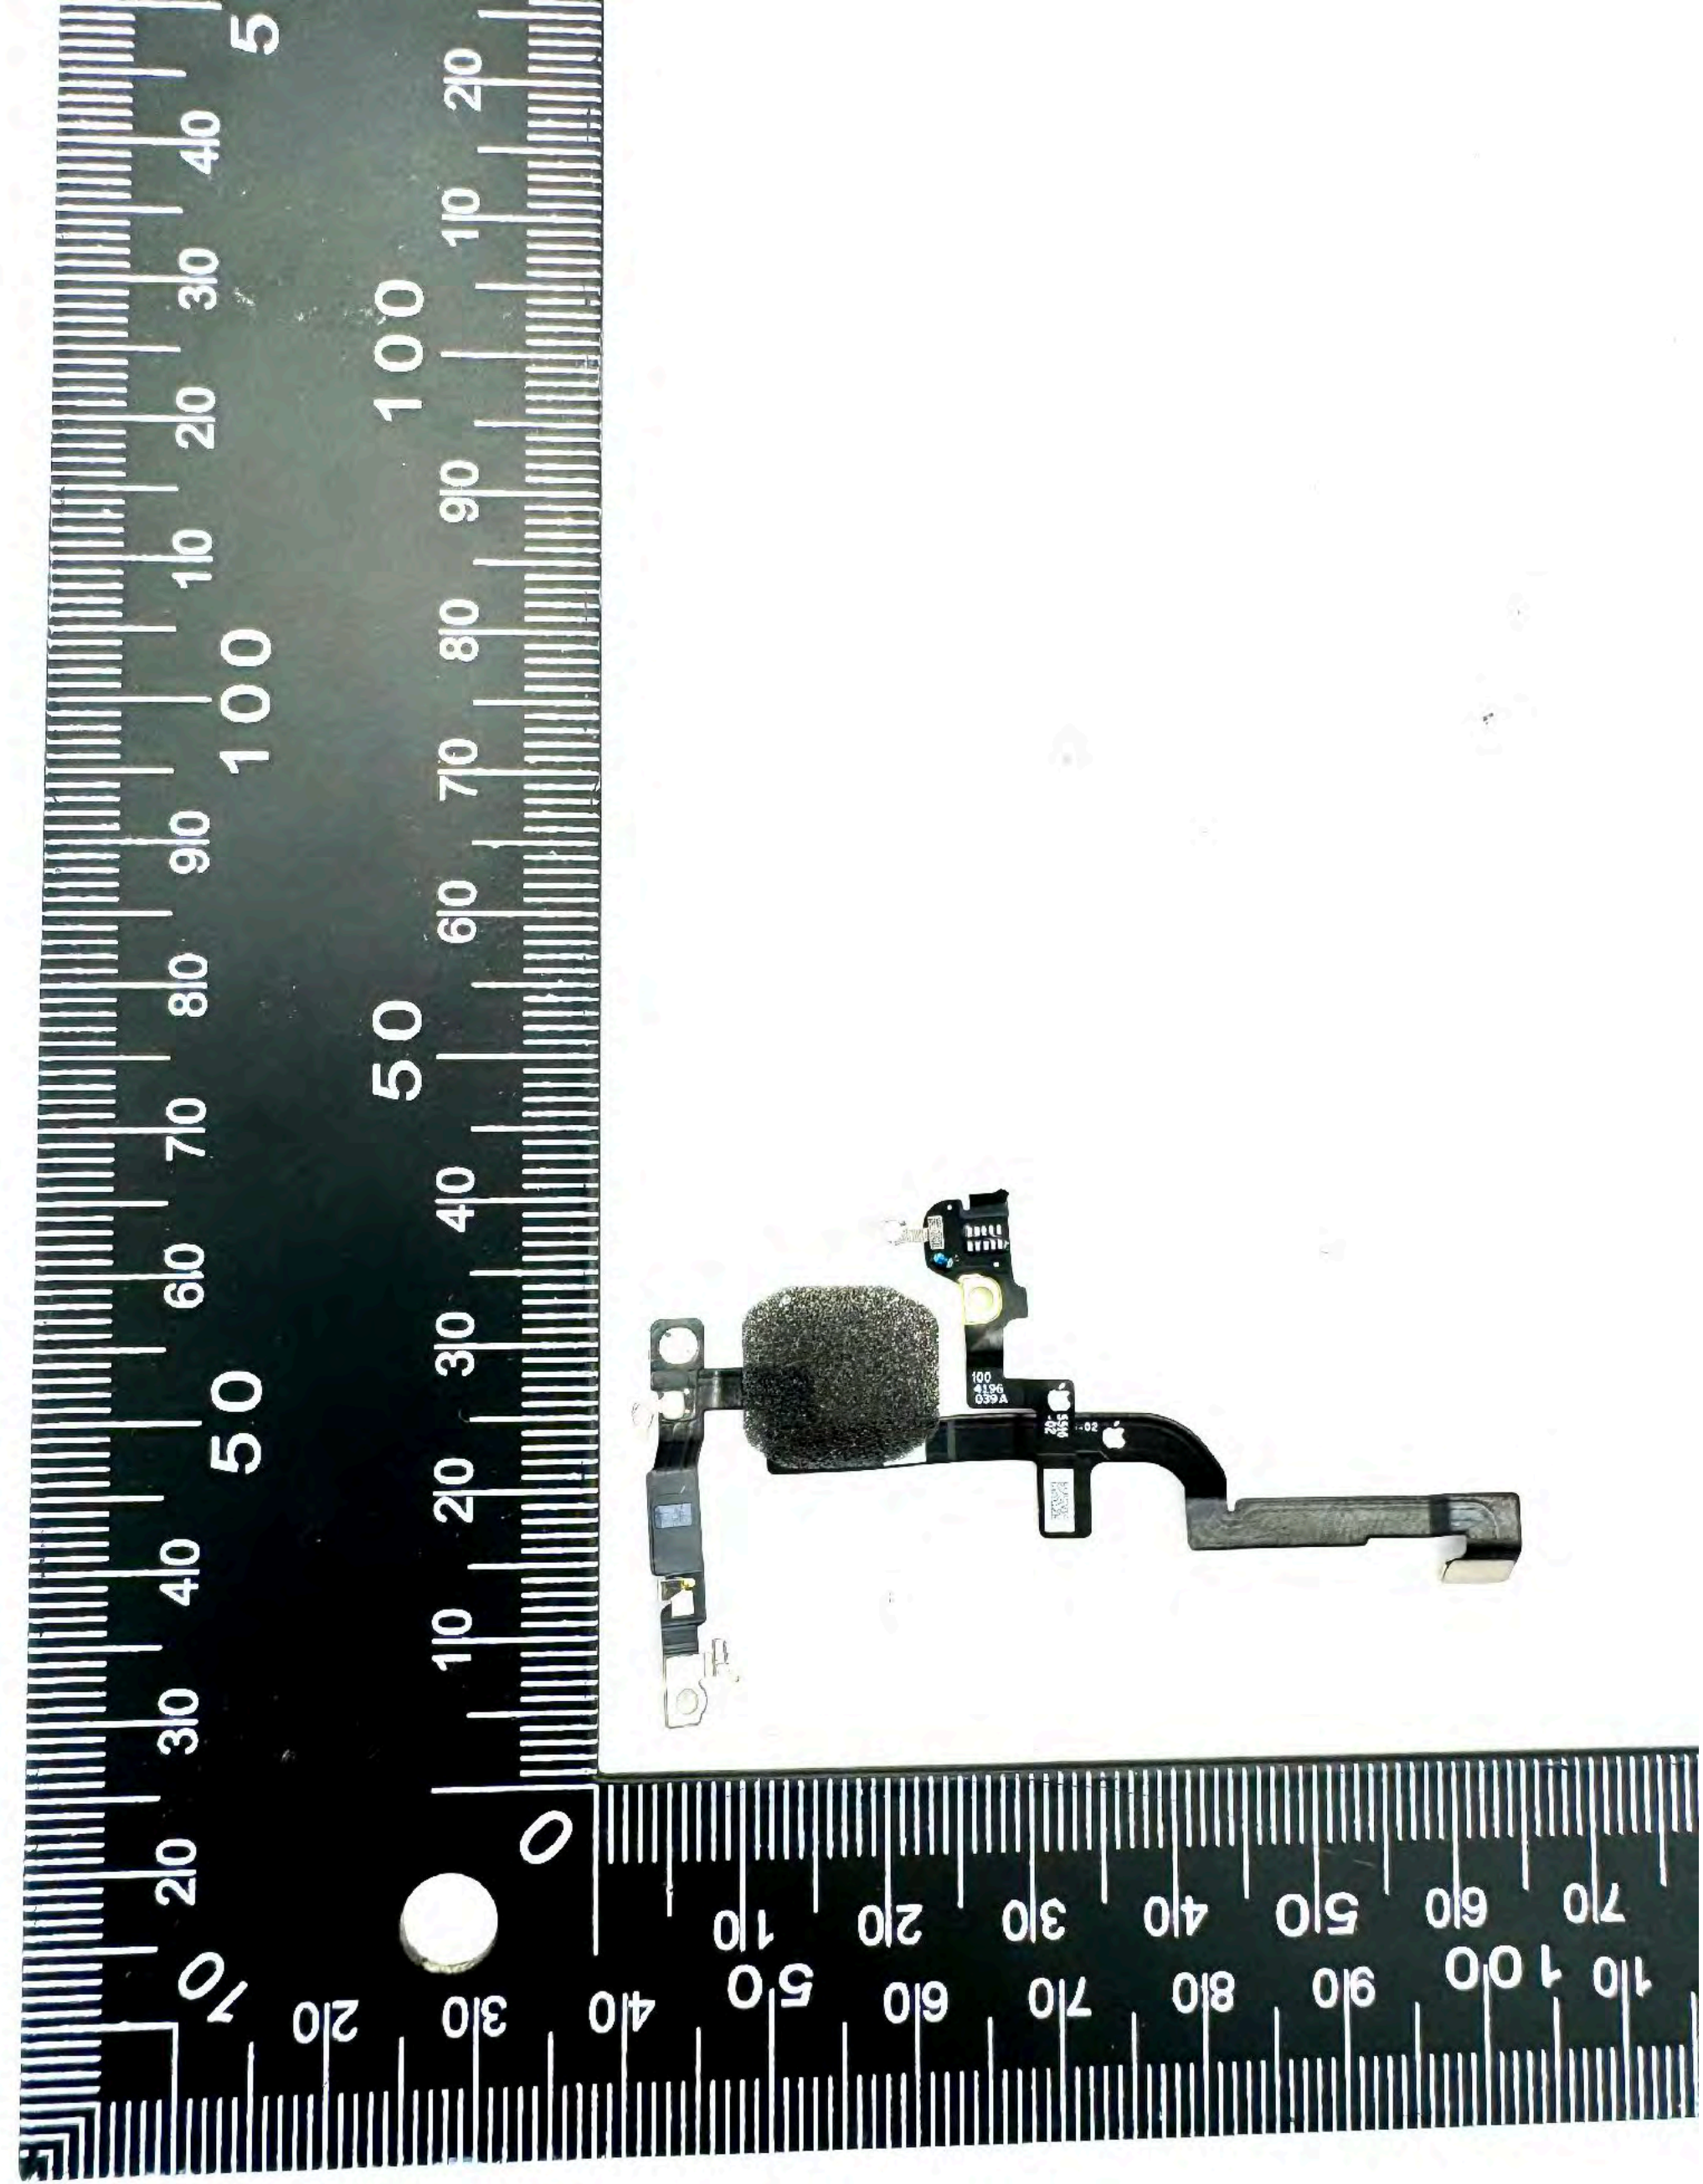

A3082

Touch Screen Assembly, Earpiece, Microphone - Back

A3082
Back Plate

A3082

Battery - Front

A3082
ANT4 Front

A3082
ANT4 Back

A3082

Flex Assembly with Proximity Sensor,
Microphone and FaceTime Camera -
Front

A3082

Flex Assembly with Proximity Sensor,
Microphone and FaceTime Camera -
Back

A3082
Rear Camera - Front

A3082

Top Speaker and Flex Assembly
with ANT2, ANT8/UWB1, ANT10,
ANT6/SharedUWB0, mmWave M1 -
Front

A3082

Top Speaker and Flex Assembly
with ANT2, ANT8/UWB1, ANT10,
ANT6/SharedUWB0, mmWave M1 -
Back

A3082

Flex Assembly with USB-C
Connector, Microphone , ANT1,
Ant7, Ant3, ANT9, ANT5 - Front

A3082

Flex Assembly with USB-C
Connector, Microphone , ANT1,
Ant7, Ant3, ANT9, ANT5 - Back