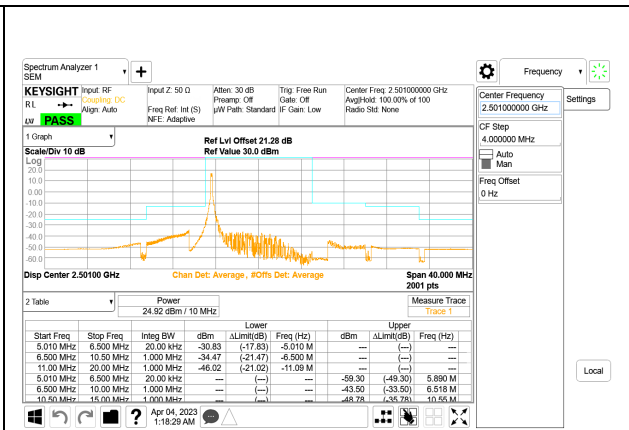

LTE B41 5MHz QPSK High Channel RB1-0, ID:19210

LTE B41 10MHz QPSK Low Channel RB1-0, ID:19210

LTE B41 5MHz QPSK High Channel RB1-24, ID:19210

LTE B41 10MHz QPSK Low Channel RB1-49, ID:19210

LTE B41 5MHz QPSK High Channel RB25-0

LTE B41 10MHz QPSK Low Channel RB50-0

LTE B41 10MHz QPSK Middle Channel RB1-0, ID:19210

LTE B41 10MHz QPSK High Channel RB1-0, ID:19210

LTE B41 10MHz QPSK Middle Channel RB1-49, ID:19210

LTE B41 10MHz QPSK High Channel RB1-49, ID:19210