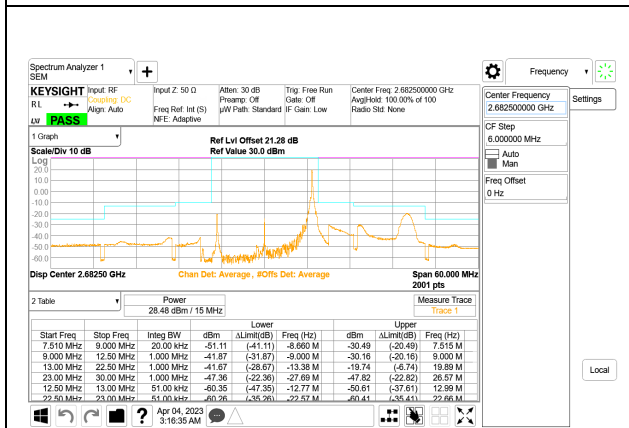

LTE B41 15MHz QPSK Middle Channel RB1-74, ID:19210

LTE B41 15MHz QPSK Low Channel RB75-0

LTE B41 15MHz QPSK Middle Channel RB75-0

LTE B41 15MHz QPSK High Channel RB1-0, ID:19210

LTE B41 20MHz QPSK Low Channel RB1-0, ID:19210

LTE B41 15MHz QPSK High Channel RB1-74, ID:19210

LTE B41 20MHz QPSK Low Channel RB1-99, ID:19210

LTE B41 15MHz QPSK High Channel RB75-0

LTE B41 20MHz QPSK Low Channel RB100-0

LTE B41 20MHz QPSK Middle Channel RB1-0, ID:19210