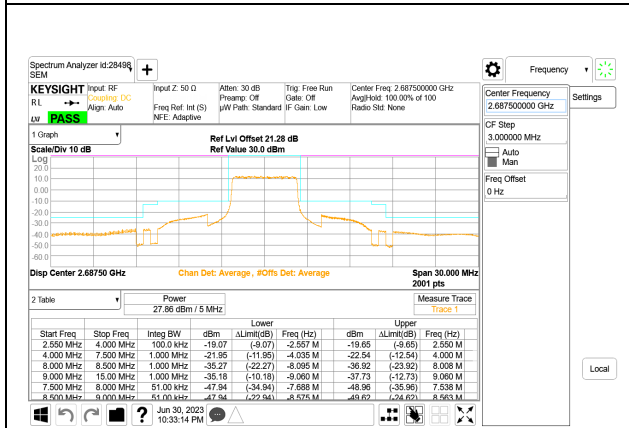

LTE B41 5MHz QPSK High Channel RB1-0, ID:19210

LTE B41 10MHz QPSK Low Channel RB1-0, ID:19210

LTE B41 5MHz QPSK High Channel RB1-24, ID:19210

LTE B41 10MHz QPSK Low Channel RB1-49, ID:19210

LTE B41 5MHz QPSK High Channel RB25-0

LTE B41 10MHz QPSK Low Channel RB50-0

LTE B41 10MHz QPSK Middle Channel RB1-0, ID:19210

LTE B41 10MHz QPSK High Channel RB1-0, ID:19210

LTE B41 10MHz QPSK Middle Channel RB1-49, ID:19210

LTE B41 10MHz QPSK High Channel RB1-49, ID:19210