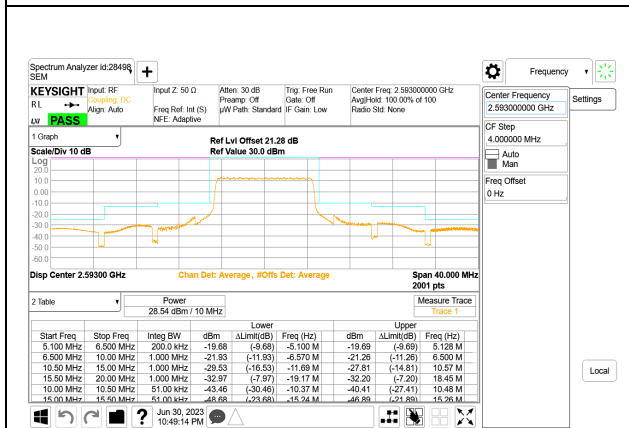

LTE B41 10MHz QPSK Low Channel RB50-0

LTE B41 10MHz QPSK Middle Channel RB1-0, ID:19210

LTE B41 10MHz QPSK High Channel RB1-0, ID:19210

LTE B41 10MHz QPSK Middle Channel RB1-49, ID:19210

LTE B41 10MHz QPSK High Channel RB1-49, ID:19210

LTE B41 10MHz QPSK Middle Channel RB50-0

LTE B41 10MHz QPSK High Channel RB50-0

LTE B41 15MHz QPSK Low Channel RB1-0, ID:19210

LTE B41 15MHz QPSK Middle Channel RB1-0, ID:19210

LTE B41 15MHz QPSK Low Channel RB1-74, ID:19210