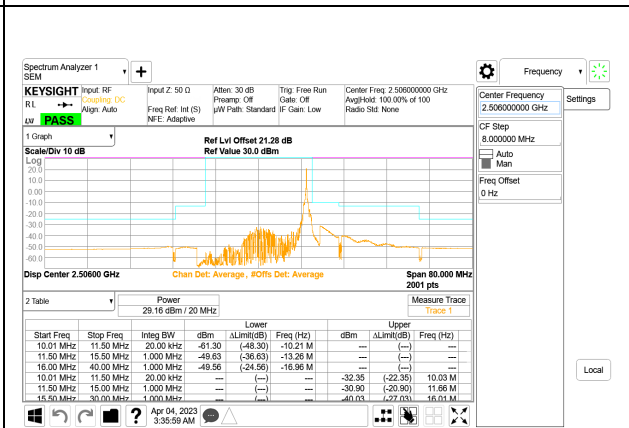

LTE B41 15MHz QPSK Middle Channel RB1-74, ID:19210

LTE B41 15MHz QPSK Low Channel RB75-0

LTE B41 15MHz QPSK Middle Channel RB75-0

LTE B41 15MHz QPSK High Channel RB1-0, ID:19210

LTE B41 20MHz QPSK Low Channel RB1-0, ID:19210

LTE B41 15MHz QPSK High Channel RB1-74, ID:19210

LTE B41 20MHz QPSK Low Channel RB1-99, ID:19210

LTE B41 15MHz QPSK High Channel RB75-0

LTE B41 20MHz QPSK Low Channel RB100-0

LTE B41 20MHz QPSK Middle Channel RB1-0, ID:19210