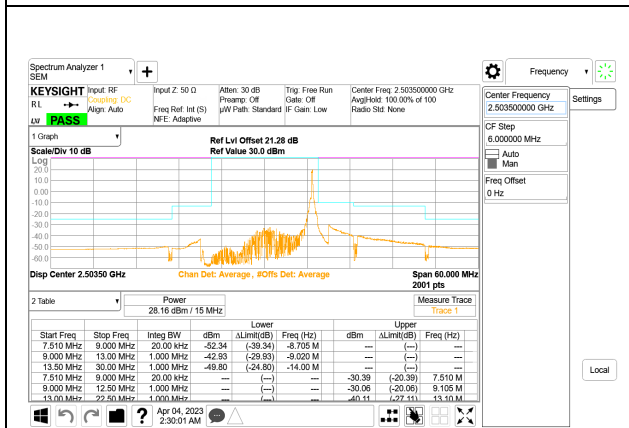

LTE B41 10MHz QPSK Middle Channel RB50-0

LTE B41 10MHz QPSK High Channel RB50-0

LTE B41 15MHz QPSK Low Channel RB1-0, ID:19210

LTE B41 15MHz QPSK Middle Channel RB1-0, ID:19210

LTE B41 15MHz QPSK Low Channel RB1-74, ID:19210

LTE B41 15MHz QPSK Middle Channel RB1-74, ID:19210

LTE B41 15MHz QPSK Low Channel RB75-0

LTE B41 15MHz QPSK Middle Channel RB75-0

LTE B41 15MHz QPSK High Channel RB1-0, ID:19210

LTE B41 20MHz QPSK Low Channel RB1-0, ID:19210