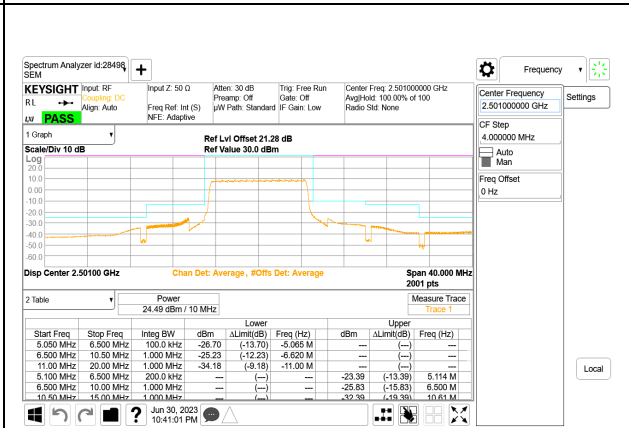

LTE B41 5MHz QPSK High Channel RB1-0, ID:19210

LTE B41 10MHz QPSK Low Channel RB1-0, ID:19210

LTE B41 5MHz QPSK High Channel RB1-24, ID:19210

LTE B41 10MHz QPSK Low Channel RB1-49, ID:19210

LTE B41 5MHz QPSK High Channel RB25-0

LTE B41 10MHz QPSK Low Channel RB50-0

LTE B41 10MHz QPSK Middle Channel RB1-0, ID:19210

LTE B41 10MHz QPSK High Channel RB1-0, ID:19210

LTE B41 10MHz QPSK Middle Channel RB1-49, ID:19210

LTE B41 10MHz QPSK High Channel RB1-49, ID:19210