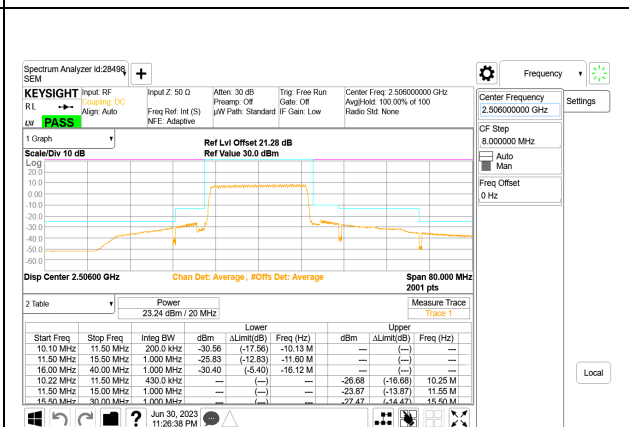

LTE B41 15MHz QPSK Middle Channel RB1-74, ID:19210

LTE B41 15MHz QPSK Low Channel RB75-0

LTE B41 15MHz QPSK Middle Channel RB75-0

LTE B41 15MHz QPSK High Channel RB1-0, ID:19210

LTE B41 20MHz QPSK Low Channel RB1-0, ID:19210

LTE B41 15MHz QPSK High Channel RB1-74, ID:19210

LTE B41 20MHz QPSK Low Channel RB1-99, ID:19210

LTE B41 15MHz QPSK High Channel RB75-0

LTE B41 20MHz QPSK Low Channel RB100-0

LTE B41 20MHz QPSK Middle Channel RB1-0, ID:19210