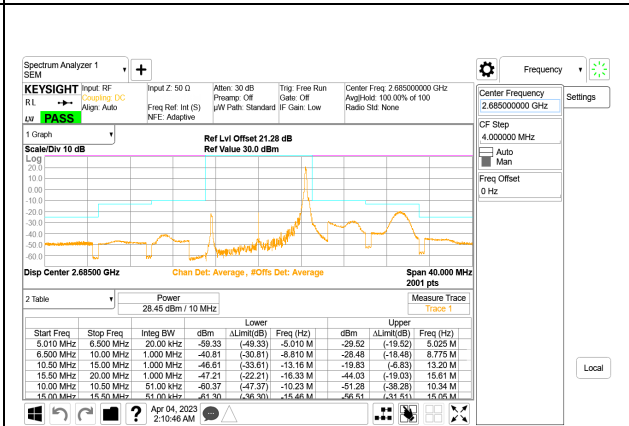

LTE B41 10MHz QPSK Low Channel RB50-0

LTE B41 10MHz QPSK Middle Channel RB1-0, ID:19210

LTE B41 10MHz QPSK High Channel RB1-0, ID:19210

LTE B41 10MHz QPSK Middle Channel RB1-49, ID:19210

LTE B41 10MHz QPSK High Channel RB1-49, ID:19210

LTE B41 10MHz QPSK Middle Channel RB50-0

LTE B41 10MHz QPSK High Channel RB50-0

LTE B41 15MHz QPSK Low Channel RB1-0, ID:19210

LTE B41 15MHz QPSK Middle Channel RB1-0, ID:19210

LTE B41 15MHz QPSK Low Channel RB1-74, ID:19210