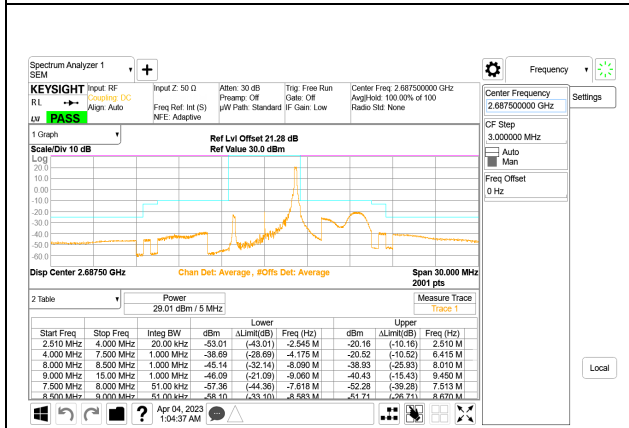

LTE B41 5MHz QPSK High Channel RB1-0, ID:19210

LTE B41 10MHz QPSK Low Channel RB1-0, ID:19210

LTE B41 5MHz QPSK High Channel RB1-24, ID:19210

LTE B41 10MHz QPSK Low Channel RB1-49, ID:19210

LTE B41 5MHz QPSK High Channel RB25-0

LTE B41 10MHz QPSK Low Channel RB50-0

LTE B41 10MHz QPSK Middle Channel RB1-0, ID:19210

LTE B41 10MHz QPSK High Channel RB1-0, ID:19210

LTE B41 10MHz QPSK Middle Channel RB1-49, ID:19210

LTE B41 10MHz QPSK High Channel RB1-49, ID:19210