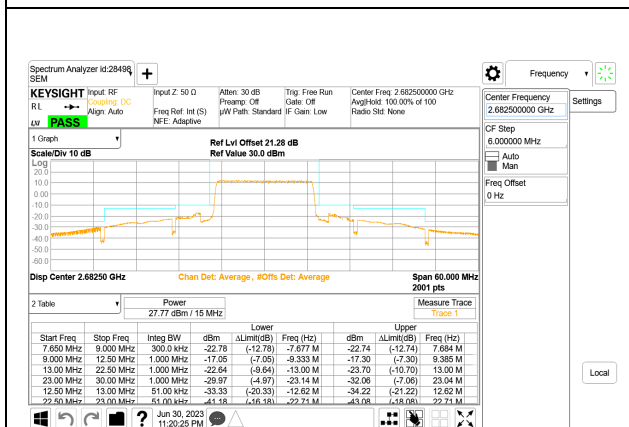

LTE B41 15MHz QPSK Middle Channel RB1-74, ID:19210

LTE B41 15MHz QPSK Low Channel RB75-0

LTE B41 15MHz QPSK Middle Channel RB75-0

LTE B41 15MHz QPSK High Channel RB1-0, ID:19210

LTE B41 20MHz QPSK Low Channel RB1-0, ID:19210

LTE B41 15MHz QPSK High Channel RB1-74, ID:19210

LTE B41 20MHz QPSK Low Channel RB1-99, ID:19210

LTE B41 15MHz QPSK High Channel RB75-0

LTE B41 20MHz QPSK Low Channel RB100-0

LTE B41 20MHz QPSK Middle Channel RB1-0, ID:19210