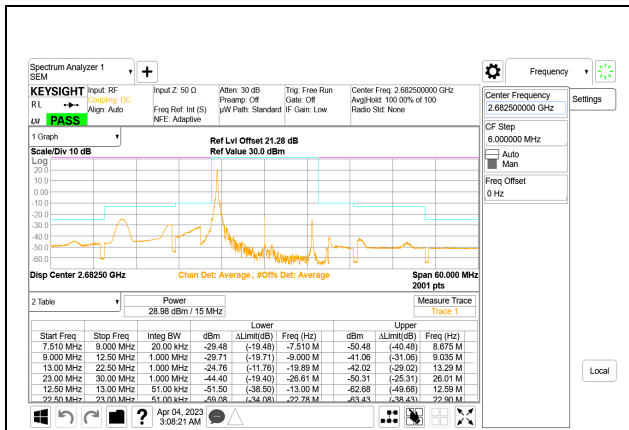

LTE B41 10MHz QPSK Middle Channel RB50-0

LTE B41 10MHz QPSK High Channel RB50-0

LTE B41 15MHz QPSK Low Channel RB1-0, ID:19210

LTE B41 15MHz QPSK Middle Channel RB1-0, ID:19210

LTE B41 15MHz QPSK Low Channel RB1-74, ID:19210

LTE B41 15MHz QPSK Middle Channel RB1-74, ID:19210

LTE B41 15MHz QPSK Low Channel RB75-0

LTE B41 15MHz QPSK Middle Channel RB75-0

LTE B41 15MHz QPSK High Channel RB1-0, ID:19210

LTE B41 20MHz QPSK Low Channel RB1-0, ID:19210