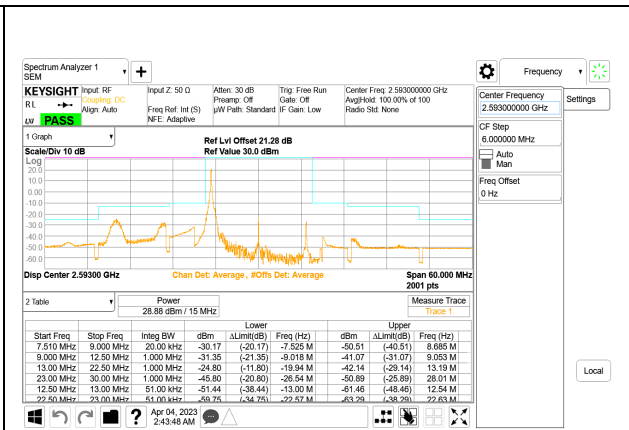

LTE B41 5MHz QPSK High Channel RB1-0, ID:19210

LTE B41 10MHz QPSK Low Channel RB1-0, ID:19210

LTE B41 5MHz QPSK High Channel RB1-24, ID:19210

LTE B41 10MHz QPSK Low Channel RB1-49, ID:19210

LTE B41 5MHz QPSK High Channel RB25-0

LTE B41 10MHz QPSK Low Channel RB50-0

LTE B41 10MHz QPSK Middle Channel RB1-0, ID:19210

LTE B41 10MHz QPSK High Channel RB1-0, ID:19210

LTE B41 10MHz QPSK Middle Channel RB1-49, ID:19210

LTE B41 10MHz QPSK High Channel RB1-49, ID:19210

LTE B41 10MHz QPSK Middle Channel RB50-0

LTE B41 10MHz QPSK High Channel RB50-0

LTE B41 15MHz QPSK Low Channel RB1-0, ID:19210

LTE B41 15MHz QPSK Middle Channel RB1-0, ID:19210

LTE B41 15MHz QPSK Low Channel RB1-74, ID:19210