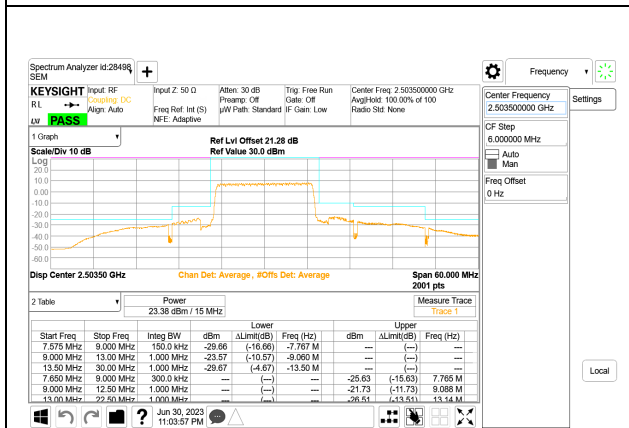

LTE B41 10MHz QPSK Middle Channel RB50-0

LTE B41 10MHz QPSK High Channel RB50-0

LTE B41 15MHz QPSK Low Channel RB1-0, ID:19210

LTE B41 15MHz QPSK Middle Channel RB1-0, ID:19210

LTE B41 15MHz QPSK Low Channel RB1-74, ID:19210

LTE B41 15MHz QPSK Middle Channel RB1-74, ID:19210

LTE B41 15MHz QPSK Low Channel RB75-0

LTE B41 15MHz QPSK Middle Channel RB75-0

LTE B41 15MHz QPSK High Channel RB1-0, ID:19210

LTE B41 20MHz QPSK Low Channel RB1-0, ID:19210