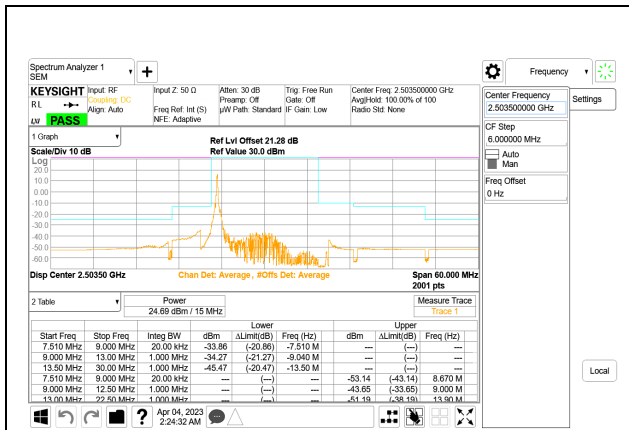

LTE B41 10MHz QPSK Low Channel RB50-0

LTE B41 10MHz QPSK Middle Channel RB1-0, ID:19210

LTE B41 10MHz QPSK High Channel RB1-0, ID:19210

LTE B41 10MHz QPSK Middle Channel RB1-49, ID:19210

LTE B41 10MHz QPSK High Channel RB1-49, ID:19210

LTE B41 10MHz QPSK Middle Channel RB50-0

LTE B41 10MHz QPSK High Channel RB50-0

LTE B41 15MHz QPSK Low Channel RB1-0, ID:19210

LTE B41 15MHz QPSK Middle Channel RB1-0, ID:19210

LTE B41 15MHz QPSK Low Channel RB1-74, ID:19210