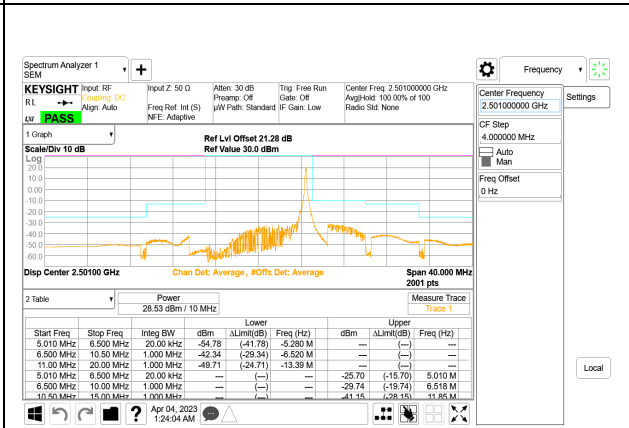

LTE B41 5MHz QPSK High Channel RB1-0, ID:19210

LTE B41 10MHz QPSK Low Channel RB1-0, ID:19210

LTE B41 5MHz QPSK High Channel RB1-24, ID:19210

LTE B41 10MHz QPSK Low Channel RB1-49, ID:19210

LTE B41 5MHz QPSK High Channel RB25-0

LTE B41 10MHz QPSK Low Channel RB50-0

LTE B41 10MHz QPSK Middle Channel RB1-0, ID:19210

LTE B41 10MHz QPSK High Channel RB1-0, ID:19210

LTE B41 10MHz QPSK Middle Channel RB1-49, ID:19210

LTE B41 10MHz QPSK High Channel RB1-49, ID:19210