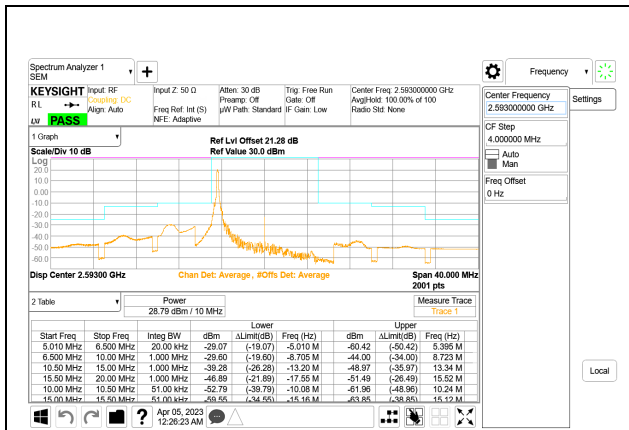

LTE B41 5MHz QPSK High Channel RB1-0, ID:19210

LTE B41 10MHz QPSK Low Channel RB1-0, ID:19210

LTE B41 5MHz QPSK High Channel RB1-24, ID:19210

LTE B41 10MHz QPSK Low Channel RB1-49, ID:19210

LTE B41 5MHz QPSK High Channel RB25-0

LTE B41 10MHz QPSK Low Channel RB50-0

LTE B41 10MHz QPSK Middle Channel RB1-0, ID:19210

LTE B41 10MHz QPSK High Channel RB1-0, ID:19210

LTE B41 10MHz QPSK Middle Channel RB1-49, ID:19210

LTE B41 10MHz QPSK High Channel RB1-49, ID:19210