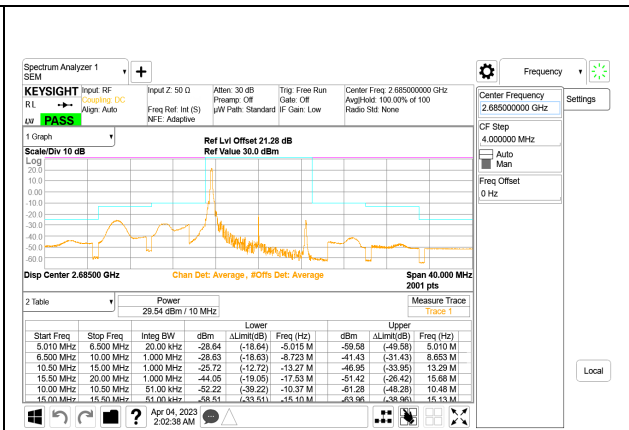

LTE B41 5MHz QPSK High Channel RB1-0, ID:19210

LTE B41 10MHz QPSK Low Channel RB1-0, ID:19210

LTE B41 5MHz QPSK High Channel RB1-24, ID:19210

LTE B41 10MHz QPSK Low Channel RB1-49, ID:19210

LTE B41 5MHz QPSK High Channel RB25-0

LTE B41 10MHz QPSK Low Channel RB50-0

LTE B41 10MHz QPSK Middle Channel RB1-0, ID:19210

LTE B41 10MHz QPSK High Channel RB1-0, ID:19210

LTE B41 10MHz QPSK Middle Channel RB1-49, ID:19210

LTE B41 10MHz QPSK High Channel RB1-49, ID:19210