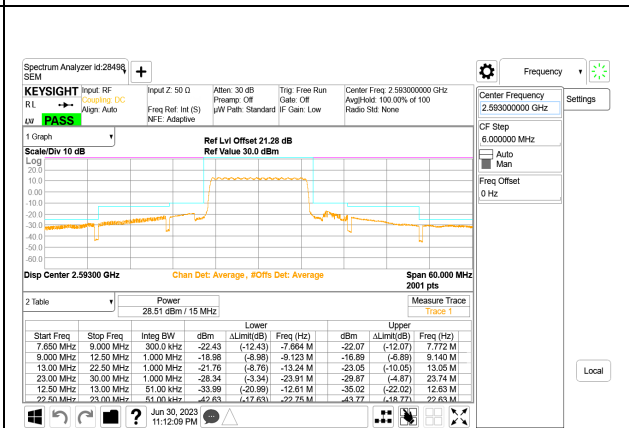

LTE B41 10MHz QPSK Middle Channel RB50-0

LTE B41 10MHz QPSK High Channel RB50-0

LTE B41 15MHz QPSK Low Channel RB1-0, ID:19210

LTE B41 15MHz QPSK Middle Channel RB1-0, ID:19210

LTE B41 15MHz QPSK Low Channel RB1-74, ID:19210

LTE B41 15MHz QPSK Middle Channel RB1-74, ID:19210

LTE B41 15MHz QPSK Low Channel RB75-0

LTE B41 15MHz QPSK Middle Channel RB75-0

LTE B41 15MHz QPSK High Channel RB1-0, ID:19210

LTE B41 20MHz QPSK Low Channel RB1-0, ID:19210