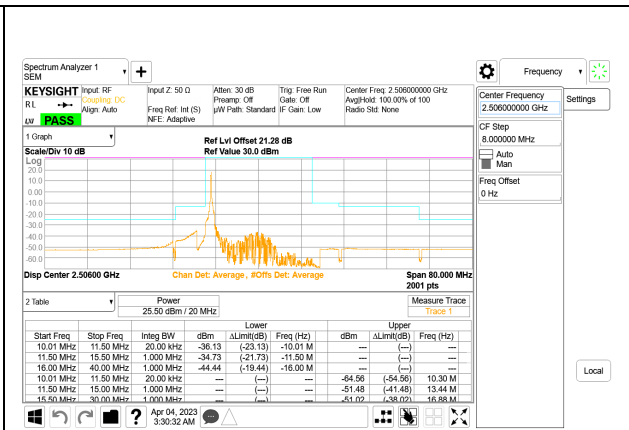

LTE B41 15MHz QPSK Middle Channel RB1-74, ID:19210

LTE B41 15MHz QPSK Low Channel RB75-0

LTE B41 15MHz QPSK Middle Channel RB75-0

LTE B41 15MHz QPSK High Channel RB1-0, ID:19210

LTE B41 20MHz QPSK Low Channel RB1-0, ID:19210

LTE B41 15MHz QPSK High Channel RB1-74, ID:19210

LTE B41 20MHz QPSK Low Channel RB1-99, ID:19210

LTE B41 15MHz QPSK High Channel RB75-0

LTE B41 20MHz QPSK Low Channel RB100-0

LTE B41 20MHz QPSK Middle Channel RB1-0, ID:19210