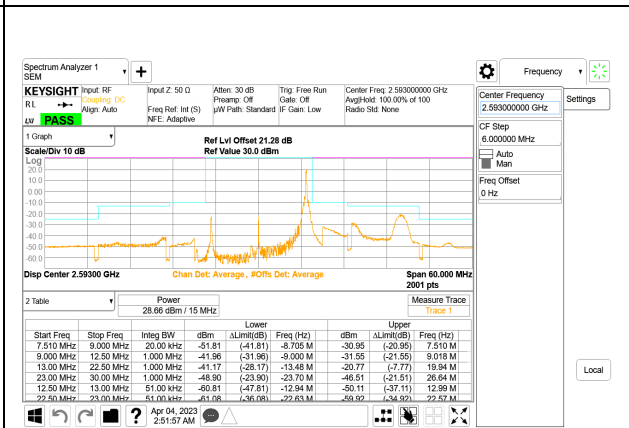

LTE B41 10MHz QPSK Middle Channel RB50-0

LTE B41 10MHz QPSK High Channel RB50-0

LTE B41 15MHz QPSK Low Channel RB1-0, ID:19210

LTE B41 15MHz QPSK Middle Channel RB1-0, ID:19210

LTE B41 15MHz QPSK Low Channel RB1-74, ID:19210

LTE B41 15MHz QPSK Middle Channel RB1-74, ID:19210

LTE B41 15MHz QPSK Low Channel RB75-0

LTE B41 15MHz QPSK Middle Channel RB75-0

LTE B41 15MHz QPSK High Channel RB1-0, ID:19210

LTE B41 20MHz QPSK Low Channel RB1-0, ID:19210