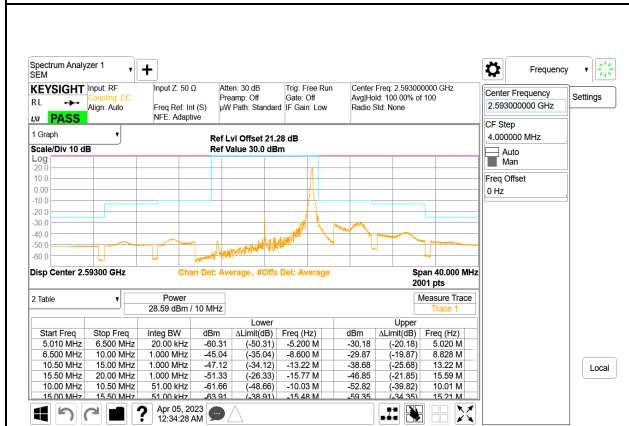

LTE B41 5MHz QPSK High Channel RB1-0, ID:19210

LTE B41 10MHz QPSK Low Channel RB1-0, ID:19210

LTE B41 5MHz QPSK High Channel RB1-24, ID:19210

LTE B41 10MHz QPSK Low Channel RB1-49, ID:19210

LTE B41 5MHz QPSK High Channel RB25-0

LTE B41 10MHz QPSK Low Channel RB50-0

LTE B41 10MHz QPSK Middle Channel RB1-0, ID:19210

LTE B41 10MHz QPSK High Channel RB1-0, ID:19210

LTE B41 10MHz QPSK Middle Channel RB1-49, ID:19210

LTE B41 10MHz QPSK High Channel RB1-49, ID:19210