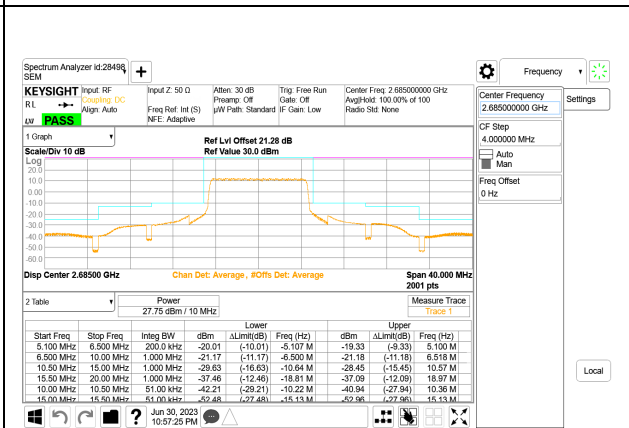

LTE B41 10MHz QPSK Low Channel RB50-0

LTE B41 10MHz QPSK Middle Channel RB1-0, ID:19210

LTE B41 10MHz QPSK High Channel RB1-0, ID:19210

LTE B41 10MHz QPSK Middle Channel RB1-49, ID:19210

LTE B41 10MHz QPSK High Channel RB1-49, ID:19210

LTE B41 10MHz QPSK Middle Channel RB50-0

LTE B41 10MHz QPSK High Channel RB50-0

LTE B41 15MHz QPSK Low Channel RB1-0, ID:19210

LTE B41 15MHz QPSK Middle Channel RB1-0, ID:19210

LTE B41 15MHz QPSK Low Channel RB1-74, ID:19210