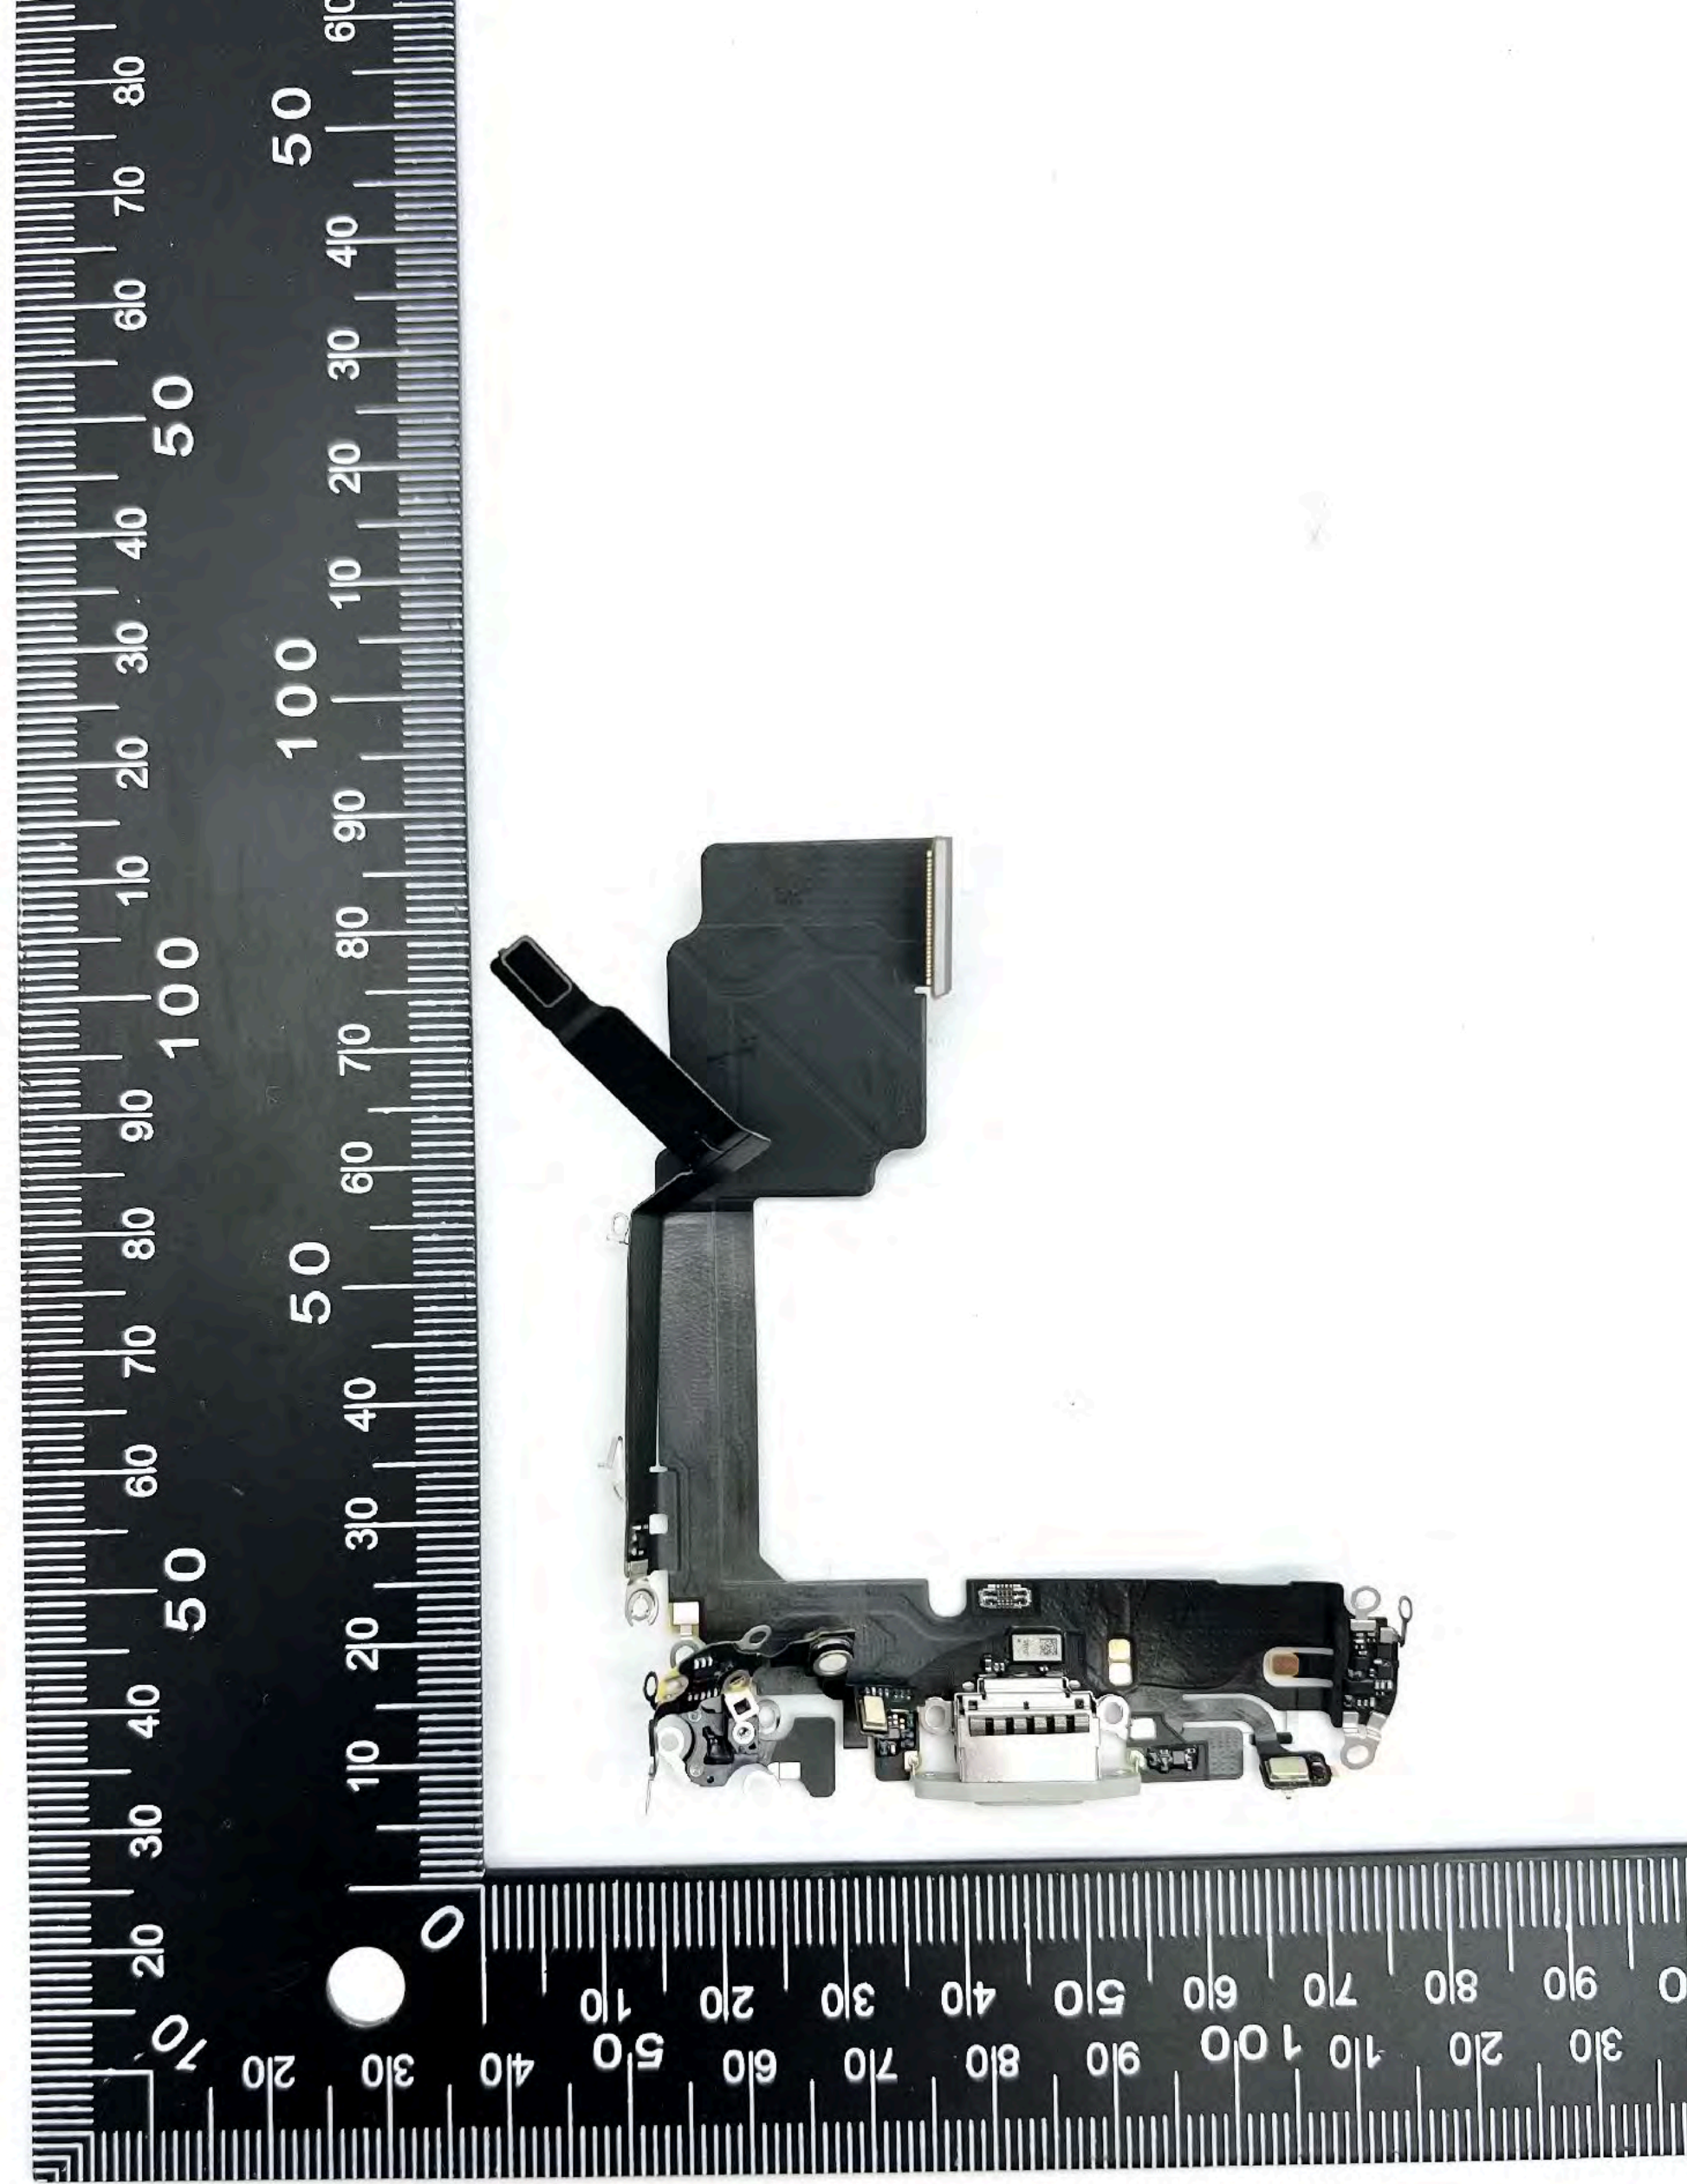

A3101, A3102, A3104

Touch Screen Assembly, Earpiece, Microphone - Back

A3101, A3102, A3104

Flex Assembly with Proximity Sensor,
Microphone and FaceTime Camera -
Front

A3101, A3102, A3104
Top Speaker - Front

A3101, A3102, A3104
Bottom Speaker - Front

A3101, A3102, A3104

Flex Assembly with USB-C
Connector, Microphone, ANT5,
ANT3, ANT1, ANT 7, ANT 9 - Front

A3101, A3102, A3104

Flex Assembly with USB-C
Connector, Microphone, ANT5,
ANT3, ANT1, ANT 7, ANT 9 - Back

A3101, A3102, A3104

Flex Assembly with ANT2, ANT8,
ANT10, ANT 6/Shared UWBO -
Front

A3101, A3102, A3104

Flex Assembly with ANT2, ANT8,
ANT10, ANT 6/Shared UWBO - Back

A3101, A3102, A3104

Battery - Front

A3101, A3102, A3104

Flex Assembly with ANT4 - Front

A3101, A3102, A3104

Flex Assembly with ANT4 - Back

A3101, A3102, A3104

MLB - Front

A3101, A3102, A3104

MLB - Back

820-83081-08
AM (01)
svvr
UNR-203
94VD 15 4
183W2BN