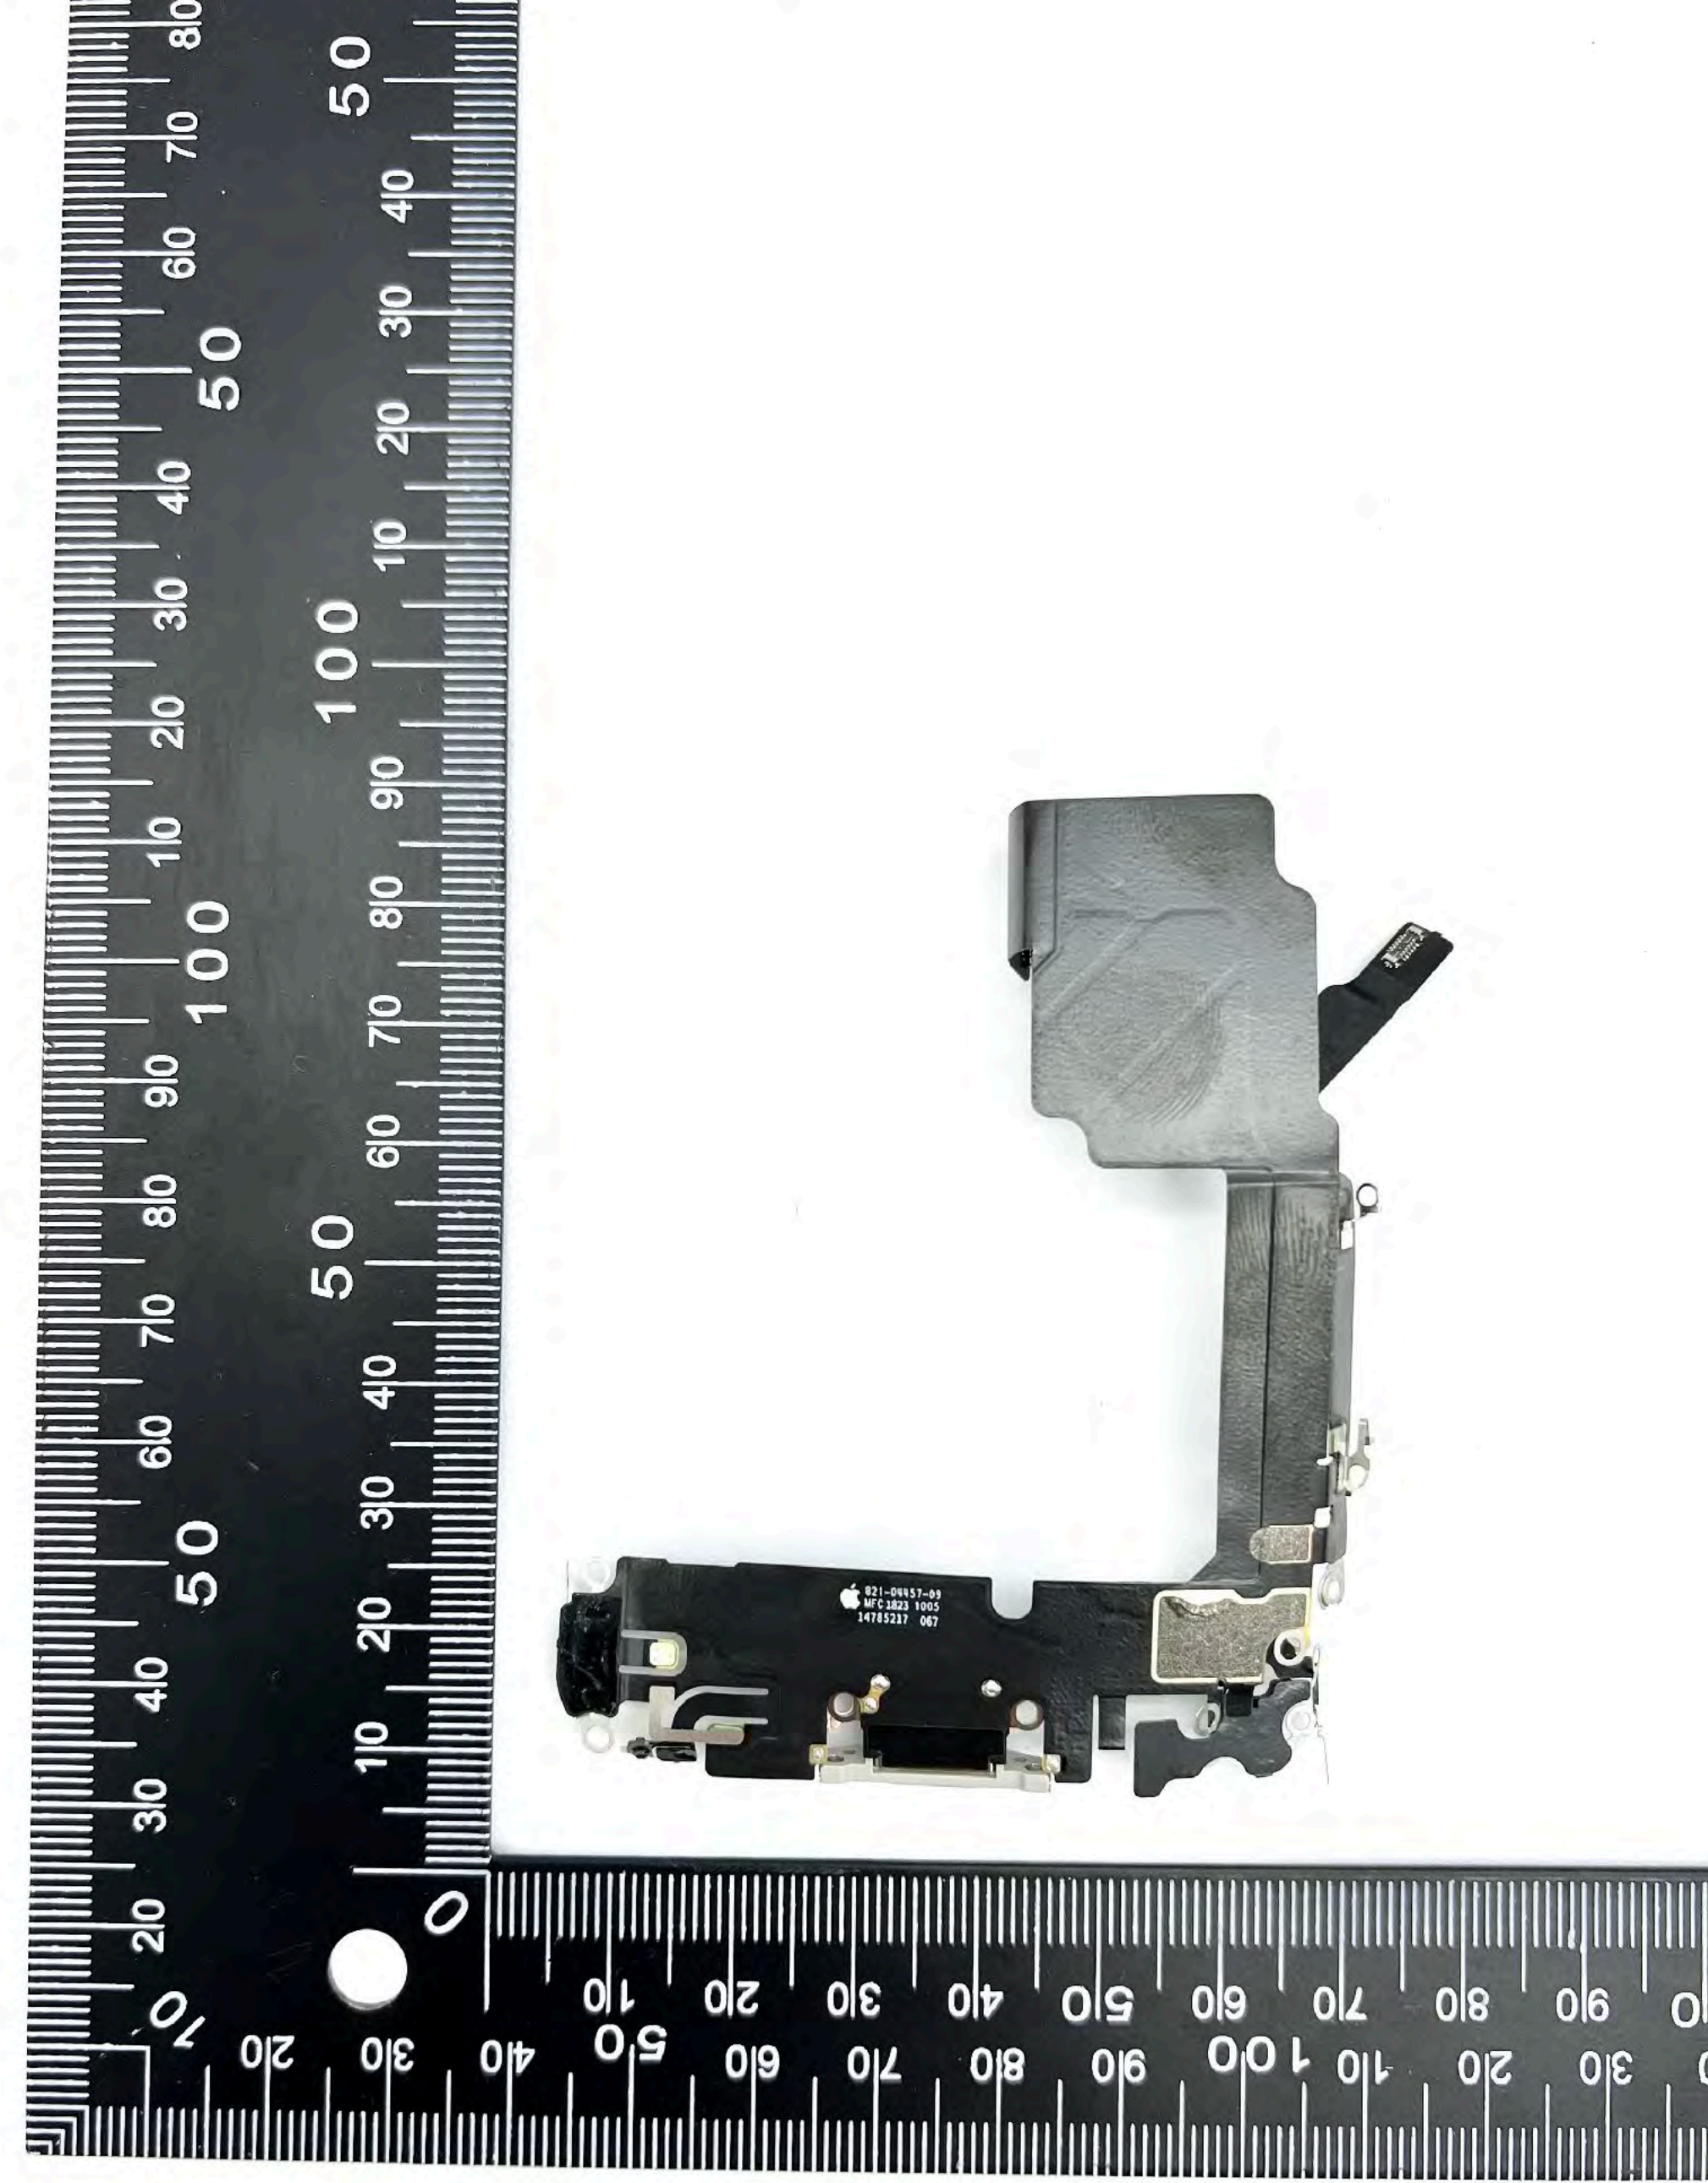

A3101, A3102, A3104

Touch Screen Assembly, Earpiece, Microphone - Back

A3101, A3102, A3104

Flex Assembly with Proximity Sensor,
Microphone and FaceTime Camera -
Front

A3101, A3102, A3104
Top Speaker - Front

A3101, A3102, A3104
Bottom Speaker - Front

A3101, A3102, A3104

Flex Assembly with USB-C
Connector, Microphone, ANT5,
ANT3, ANT1, ANT 7, ANT 9 - Front

A3101, A3102, A3104

Flex Assembly with USB-C
Connector, Microphone, ANT5,
ANT3, ANT1, ANT 7, ANT 9 - Back

A3101, A3102, A3104

Flex Assembly with ANT2, ANT8,
ANT10, ANT 6/Shared UWBO -
Front

A3101, A3102, A3104

Flex Assembly with ANT2, ANT8,
ANT10, ANT 6/Shared UWBO - Back

A3101, A3102, A3104

Battery - Front

A3101, A3102, A3104

Flex Assembly with ANT4 - Front

A3101, A3102, A3104

Flex Assembly with ANT4 - Back

A3101, A3102, A3104

MLB - Front

A3101, A3102, A3104

MLB - Back

820-83081-08
AM (01)
svvr
UNR-203
94VD 15 4
183W2BN