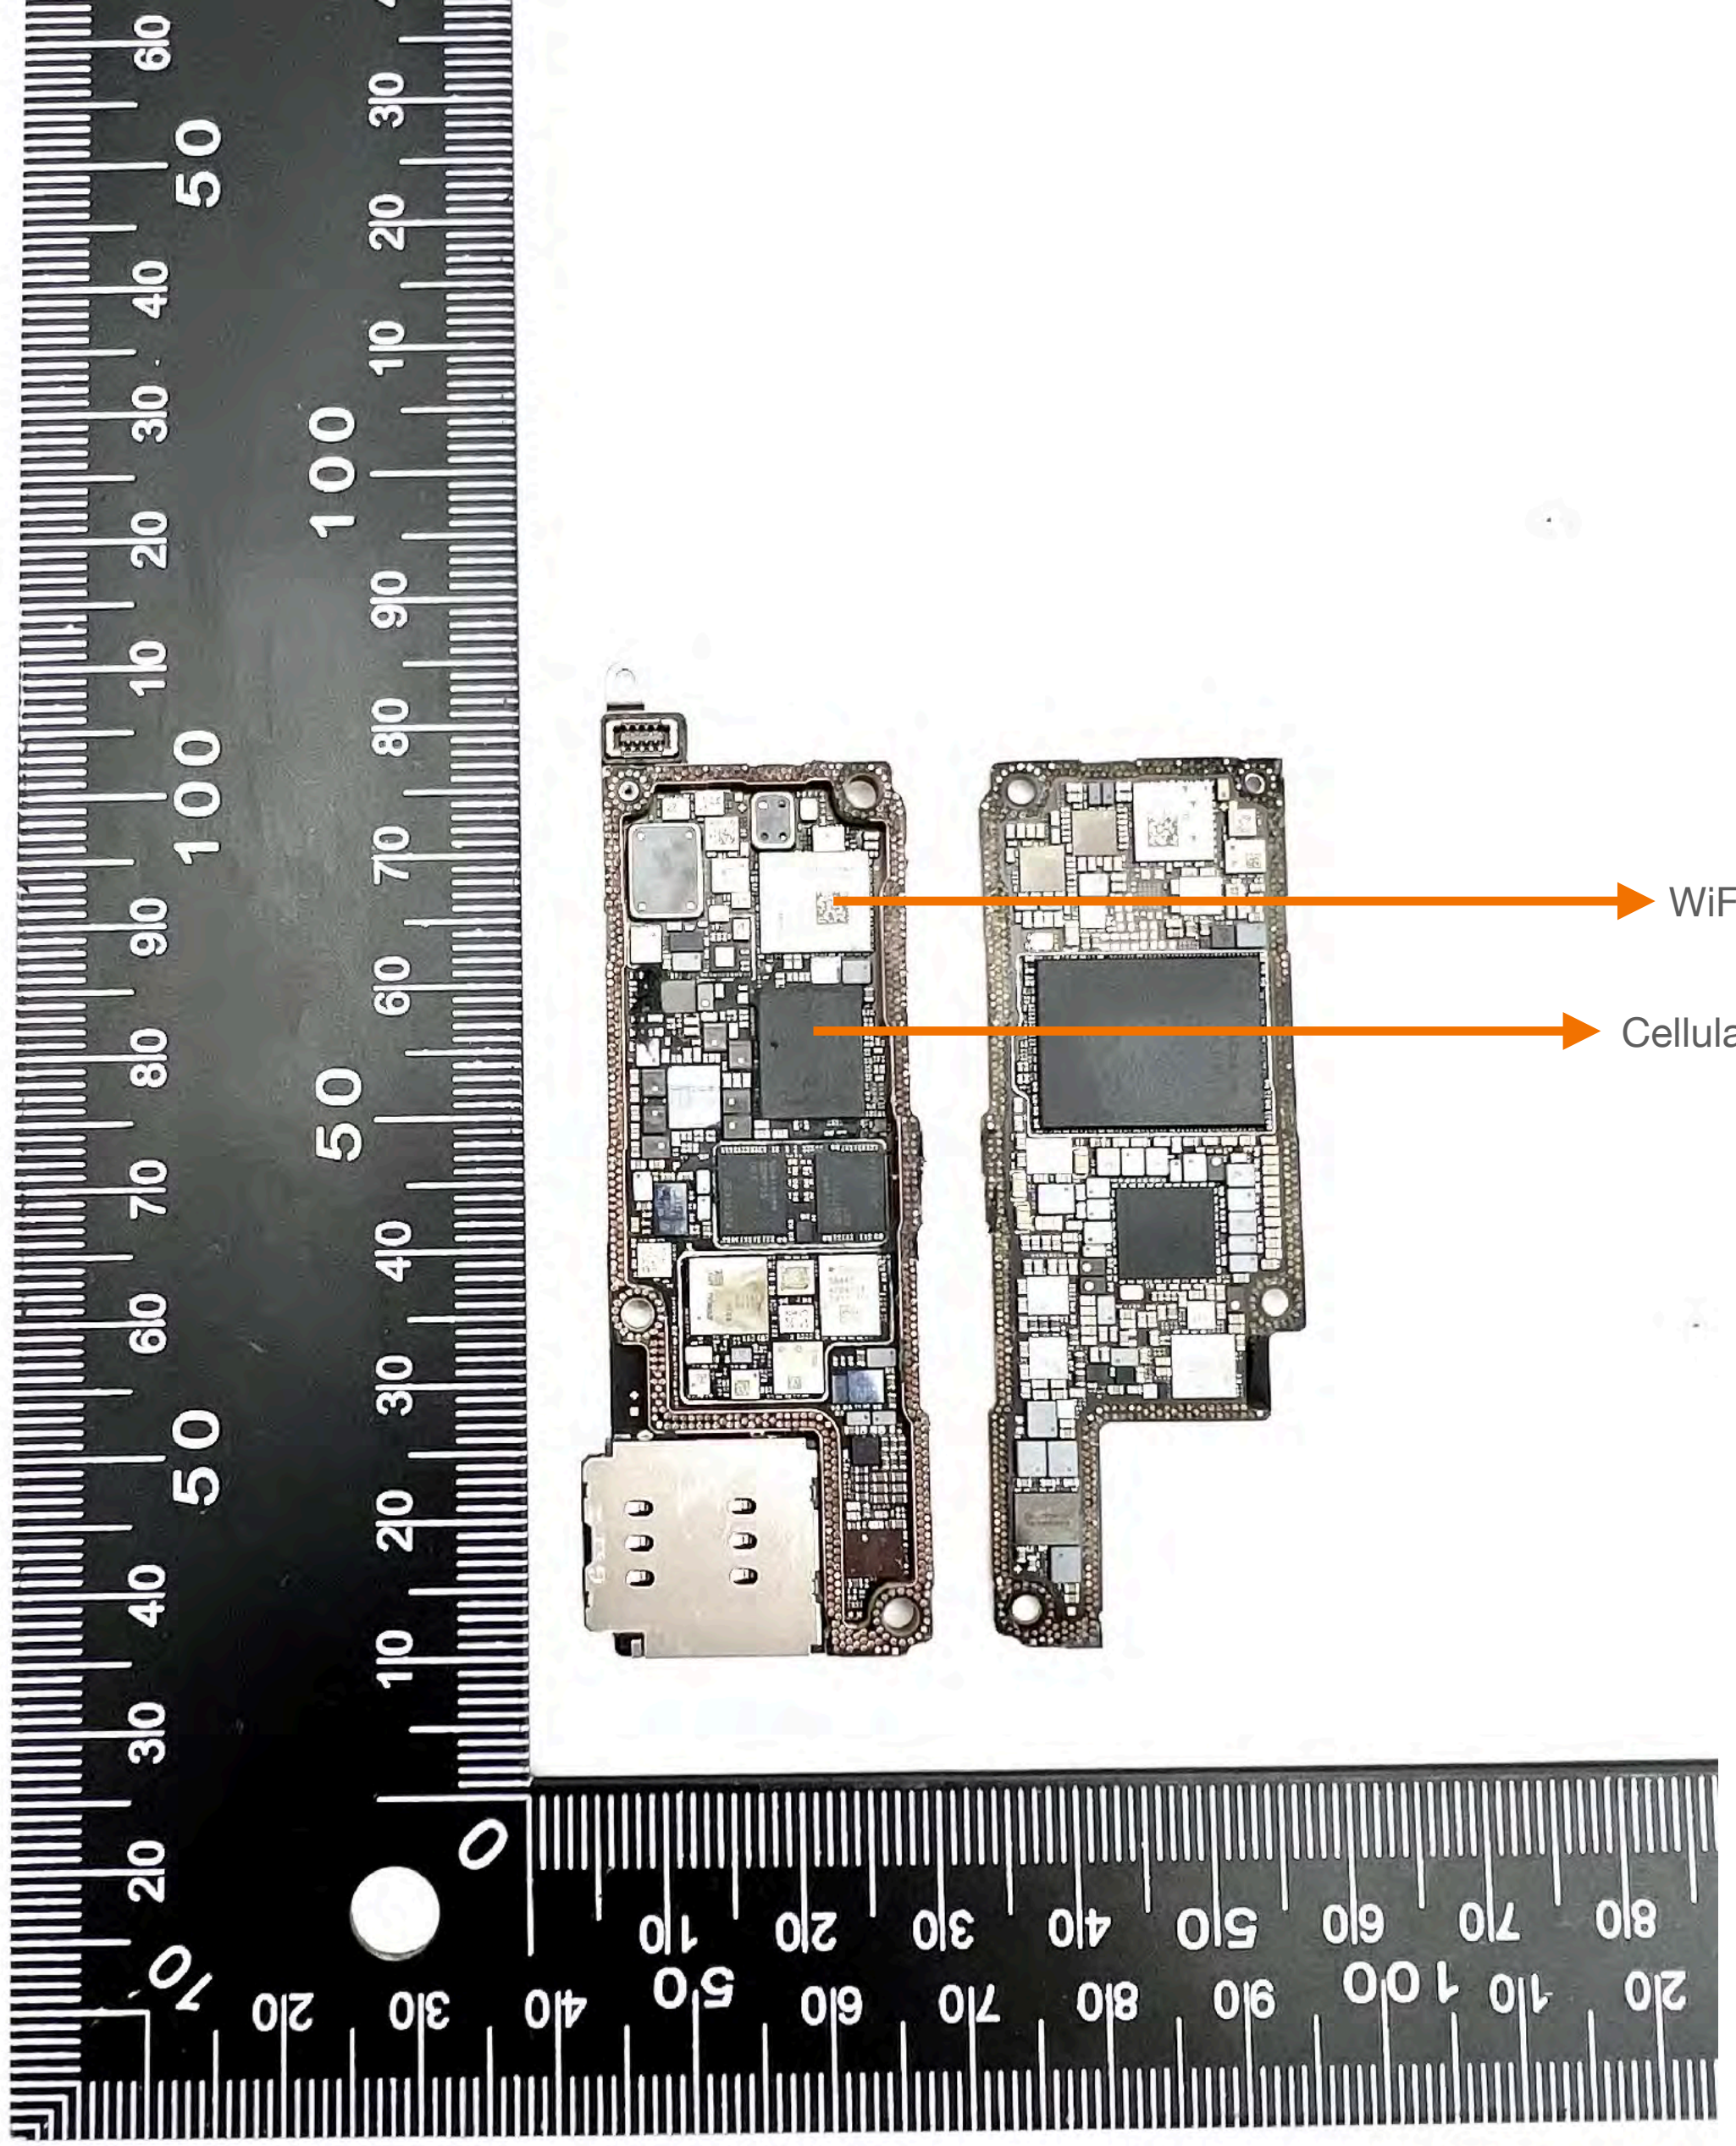

A3101, A3102, A3104

MLB without Shields - Front

A3101, A3102, A3104

MLB opened without shields

WiFi/BT Radio Chipset

Cellular Radio Chipset

A3101, A3102, A3104

UWB 1 - Front