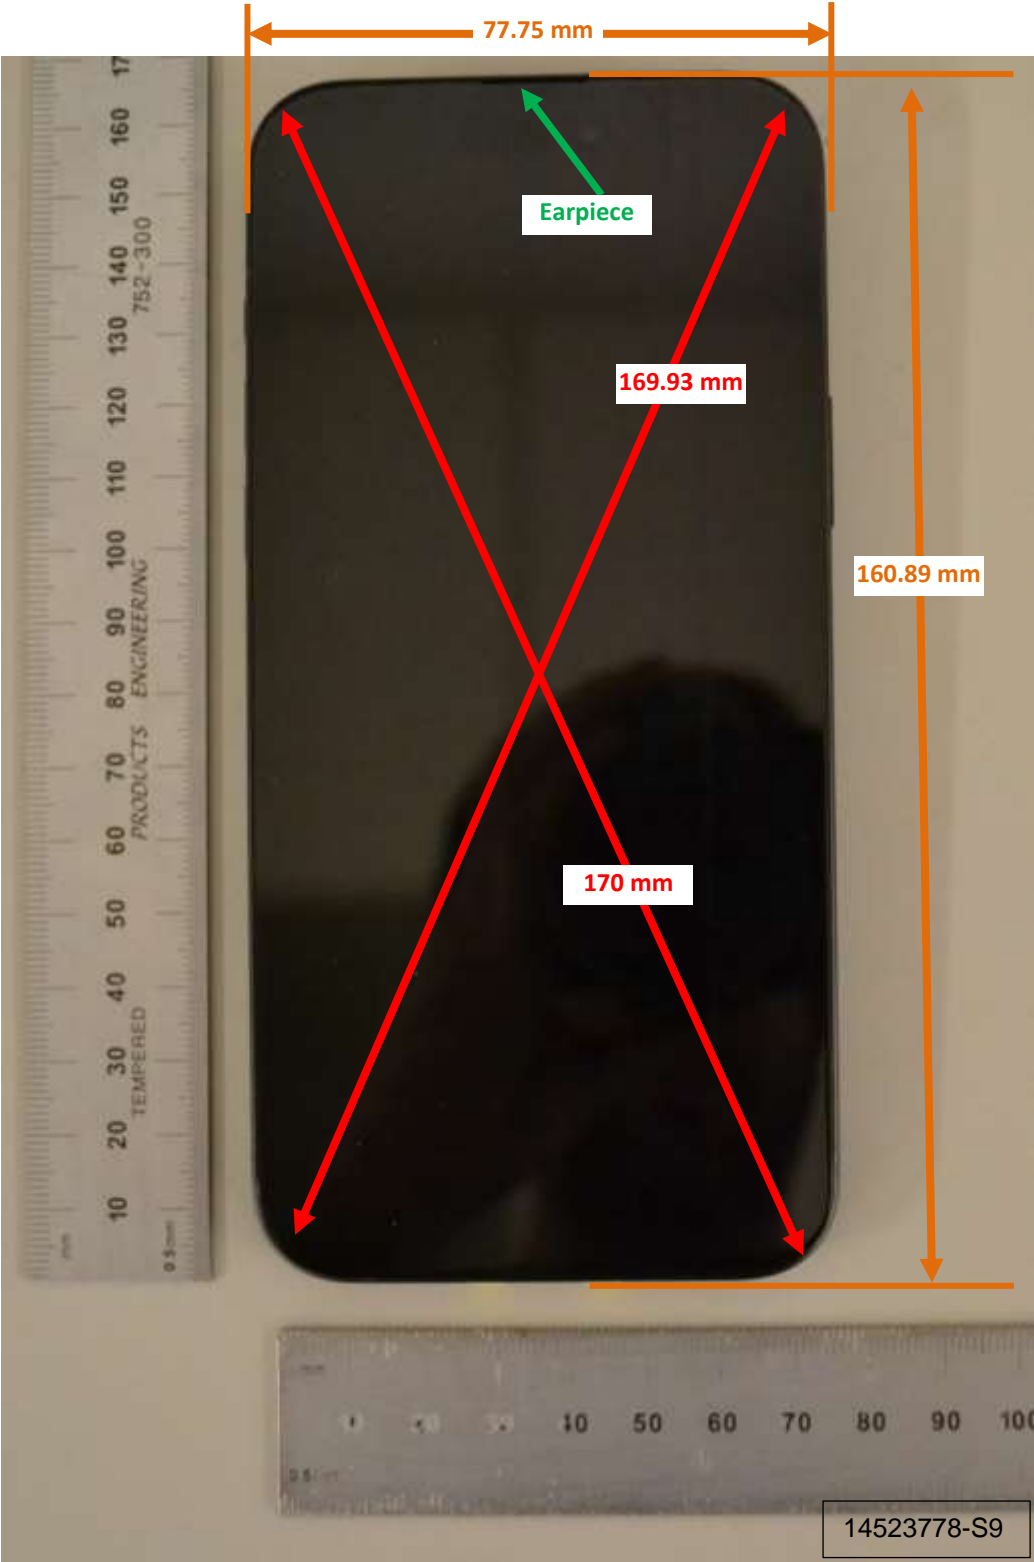

# DUT and SAR Set-up Photos

Photograph 1: Overall Dimensions

Photograph 2: Front View of the DUT

Photograph 3: Back View of the DUT

Photograph 4: Front View of the DUT with Battery Pack

14523778-S9

Photograph 5: Back View of the DUT with Battery Pack

## Setup Photos

Photograph 6: Handset Vertical and Horizontal Reference Lines

Vertical  
Center Line

Horizontal  
Line

14523778-S9

## Antenna Dimensions & Separation Distances