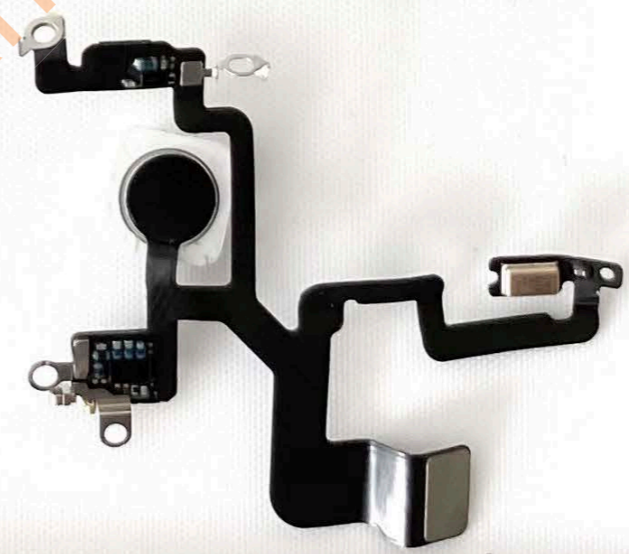

A2410, A2411, A2412, A2413
ANT4 UHB/NR antenna feed- Back

Apple Proprietary and Confidential

A2410, A2411, A2412, A2413

ANT 4 antenna feed- Front

Apple Proprietary and Confidential

A2410, A2411, A2412, A2413

ANT 4 antenna feed- Back

Apple Proprietary and Confidential

A2410, A2411, A2412, A2413

UWB0, UWB1, UWB3, ANT8/UWB2, ANT6 antenna feed-
Front

Apple Proprietary and Confidential

A2410, A2411, A2412, A2413

UWB0, UWB1, UWB3, ANT8/UWB2, ANT6 antenna feed-
Back

MADE IN CHINA

A2410, A2411, A2412, A2413

Battery - Front

MADE IN CHINA

A2410, A2411, A2412, A2413

Battery - Back

A2410, A2411, A2412, A2413
MLB with shields - Front

Apple Proprietary and Confidential

A2410, A2411, A2412, A2413
Bottom MLB without shield - Front

Cellular Radio module

WiFi/BT Radio module

A2410, A2411, A2412, A2413
Bottom MLB without shield - Back