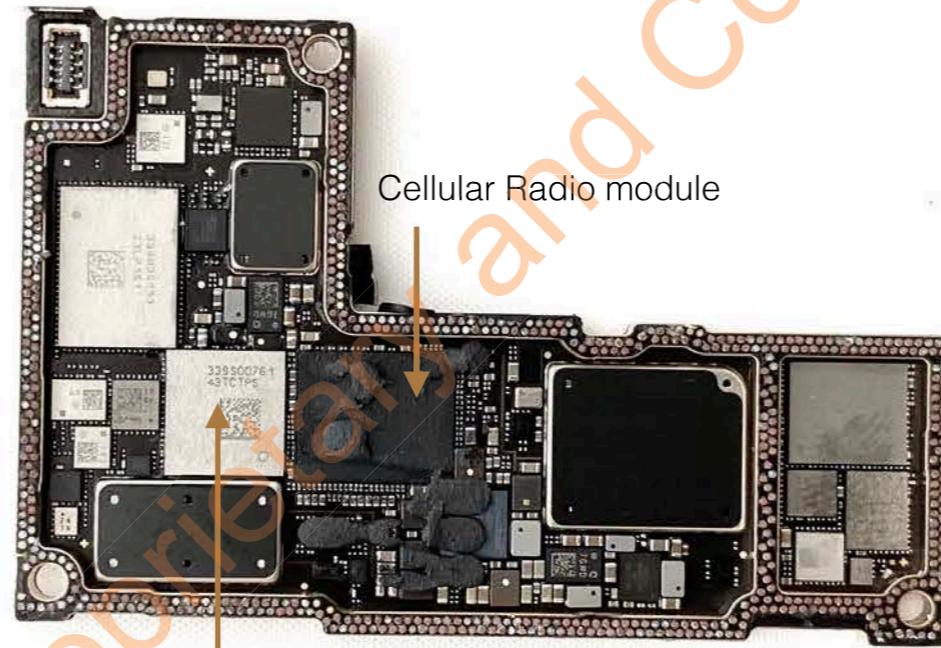

MADE IN CHINA

A2410, A2411, A2412, A2413

Battery - Front

MADE IN CHINA

A2410, A2411, A2412, A2413

Battery - Back

A2410, A2411, A2412, A2413
MLB with shields - Front

Apple Proprietary and Confidential

A2410, A2411, A2412, A2413

MLB with shields - Back

A2410, A2411, A2412, A2413

Top MLB without shield - Front

A2410, A2411, A2412, A2413
Top MLB without shield - Back

UWB module

NFC module

Apple Proprietary and Confidential

A2410, A2411, A2412, A2413
Bottom MLB without shield - Front

Cellular Radio module

WiFi/BT Radio module

A2410, A2411, A2412, A2413
Bottom MLB without shield - Back