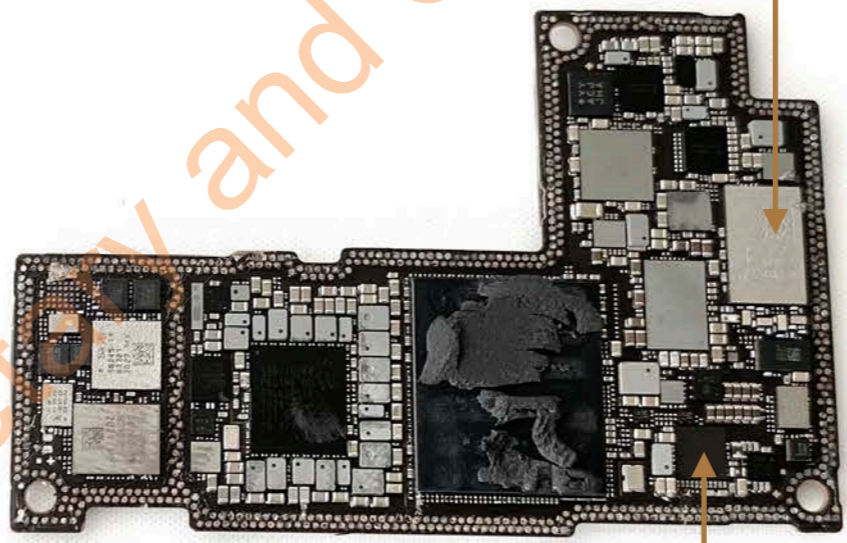

MADE IN CHINA

A2410, A2411, A2412, A2413

Battery - Front

MADE IN CHINA

A2410, A2411, A2412, A2413

Battery - Back

A2410, A2411, A2412, A2413
MLB with shields - Front

Apple Proprietary and Confidential

A2410, A2411, A2412, A2413

MLB with shields - Back

A2410, A2411, A2412, A2413

Top MLB without shield - Front

A2410, A2411, A2412, A2413
Top MLB without shield - Back

UWB module

NFC module

Apple Proprietary and Confidential

A2410, A2411, A2412, A2413
Bottom MLB without shield - Front

Cellular Radio module

WiFi/BT Radio module

A2410, A2411, A2412, A2413
Bottom MLB without shield - Back