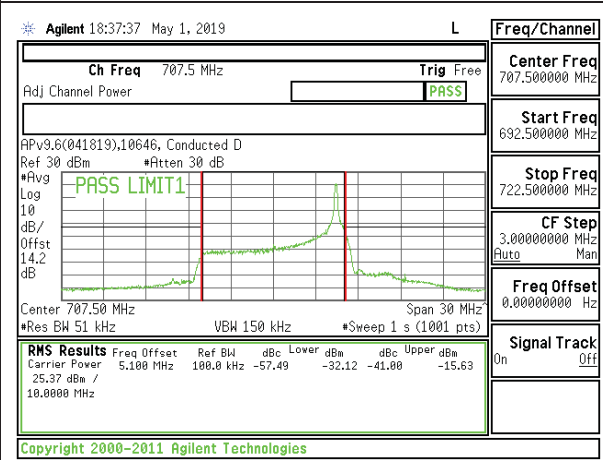

LTE B12 10MHz 16QAM Low Channel RB1-49

LTE B12 10MHz QPSK Low Channel RB50-0

LTE B12 10MHz 16QAM Low Channel RB50-0

LTE B12 10MHz QPSK Mid Channel RB1-0

LTE B12 10MHz 16QAM Mid Channel RB1-0

LTE B12 10MHz QPSK Mid Channel RB1-49

LTE B12 10MHz 16QAM Mid Channel RB1-49

LTE B12 10MHz QPSK Mid Channel RB50-0

LTE B12 10MHz 16QAM Mid Channel RB50-0

LTE B12 10MHz QPSK High Channel RB1-0

LTE B12 10MHz 16QAM High Channel RB1-0

LTE B12 10MHz QPSK High Channel RB1-49