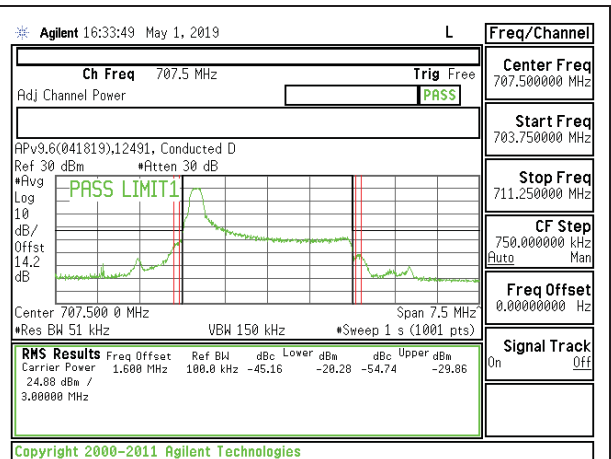

LTE B12 1.4MHz 16QAM High Channel RB1-5

LTE B12 1.4MHz QPSK High Channel RB6-0

LTE B12 1.4MHz 16QAM High Channel RB6-0

LTE B12 3MHz QPSK Low Channel RB1-0

LTE B12 3MHz 16QAM Low Channel RB1-0

LTE B12 3MHz QPSK Low Channel RB1-14

LTE B12 3MHz 16QAM Low Channel RB1-14

LTE B12 3MHz QPSK Low Channel RB15-0

LTE B12 3MHz 16QAM Low Channel RB15-0

LTE B12 3MHz QPSK Mid Channel RB1-0

LTE B12 3MHz 16QAM Mid Channel RB1-0

LTE B12 3MHz QPSK Mid Channel RB1-14