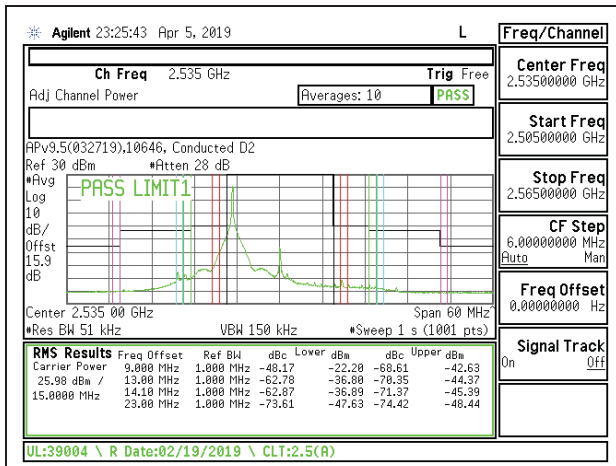

LTE B7 10MHz QPSK Middle Channel RB50-0

LTE B7 10MHz 16QAM Middle Channel RB50-0

LTE B7 10MHz QPSK High Channel RB1-0

LTE B7 10MHz 16QAM High Channel RB1-0

LTE B7 10MHz QPSK High Channel RB1-49

LTE B7 10MHz 16QAM High Channel RB1-49

LTE B7 10MHz QPSK High Channel RB50-0

LTE B7 10MHz 16QAM High Channel RB50-0

LTE B7 15MHz QPSK Low Channel RB1-0

LTE B7 15MHz 16QAM Low Channel RB1-0

LTE B7 15MHz QPSK Low Channel RB1-74

LTE B7 15MHz 16QAM Low Channel RB1-74

LTE B7 15MHz QPSK Low Channel RB75-0

LTE B7 15MHz 16QAM Low Channel RB75-0

LTE B7 15MHz QPSK Middle Channel RB1-0

LTE B7 15MHz 16QAM Middle Channel RB1-0

LTE B7 15MHz QPSK Middle Channel RB1-74

LTE B7 15MHz 16QAM Middle Channel RB1-74