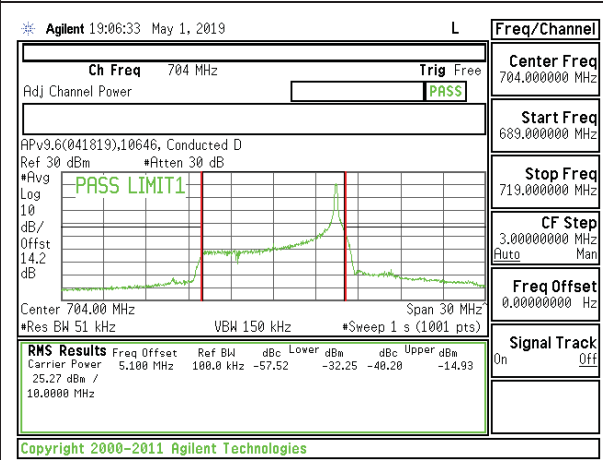

LTE B12 5MHz 16QAM High Channel RB1-24

LTE B12 5MHz QPSK High Channel RB25-0

LTE B12 5MHz 16QAM High Channel RB25-0

LTE B12 10MHz QPSK Low Channel RB1-0

LTE B12 10MHz 16QAM Low Channel RB1-0

LTE B12 10MHz QPSK Low Channel RB1-49

LTE B12 10MHz 16QAM Low Channel RB1-49

LTE B12 10MHz QPSK Low Channel RB50-0

LTE B12 10MHz 16QAM Low Channel RB50-0

LTE B12 10MHz QPSK Mid Channel RB1-0

LTE B12 10MHz 16QAM Mid Channel RB1-0

LTE B12 10MHz QPSK Mid Channel RB1-49