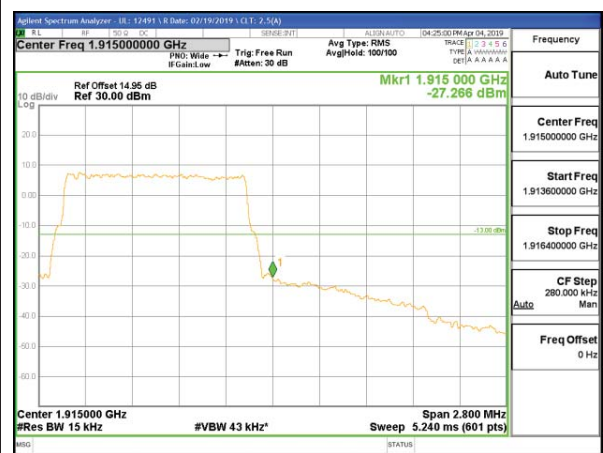

LTE B17 10MHz 16QAM High Channel RB50-0

8.2.7. LTE BAND 25 BANDEDGE

LTE B25 1.4MHz QPSK Low Channel RB1-0

LTE B25 1.4MHz QPSK High Channel RB1-5

LTE B25 1.4MHz QPSK Low Channel RB6-0

LTE B25 1.4MHz QPSK High Channel RB6-0