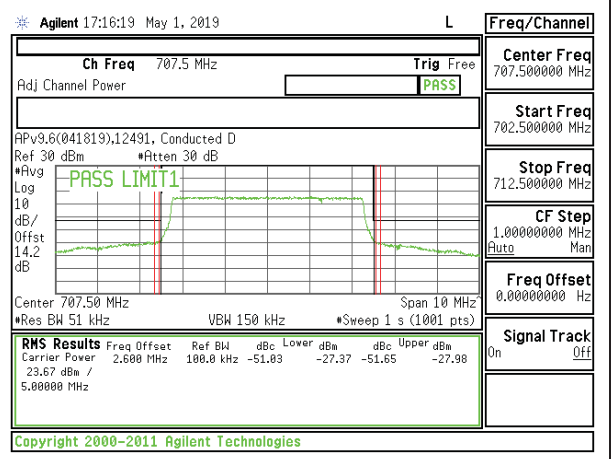

LTE B12 5MHz 16QAM Low Channel RB1-24

LTE B12 5MHz QPSK Low Channel RB25-0

LTE B12 5MHz 16QAM Low Channel RB25-0

LTE B12 5MHz QPSK Mid Channel RB1-0

LTE B12 5MHz 16QAM Mid Channel RB1-0

LTE B12 5MHz QPSK Mid Channel RB1-24

LTE B12 5MHz 16QAM Mid Channel RB1-24

LTE B12 5MHz QPSK Mid Channel RB25-0

LTE B12 5MHz 16QAM Mid Channel RB25-0

LTE B12 5MHz QPSK High Channel RB1-0

LTE B12 5MHz 16QAM High Channel RB1-0

LTE B12 5MHz QPSK High Channel RB1-24