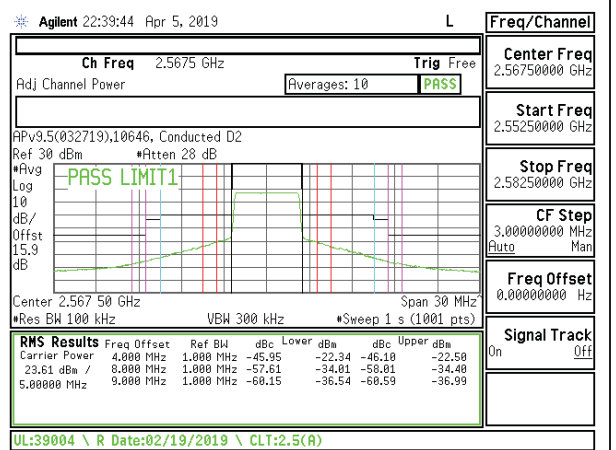

LTE B5 10MHz 16QAM High Channel RB1-49

8.2.3. LTE BAND 7 ADJACENT CHANNEL POWER

LTE B7 5MHz QPSK Middle Channel RB1-0

LTE B7 5MHz 16QAM Middle Channel RB1-0

LTE B7 5MHz QPSK Middle Channel RB1-24

LTE B7 5MHz 16QAM Middle Channel RB1-24

LTE B7 5MHz QPSK Middle Channel RB25-0

LTE B7 5MHz 16QAM Middle Channel RB25-0

LTE B7 5MHz QPSK High Channel RB1-0

LTE B7 5MHz 16QAM High Channel RB1-0

LTE B7 5MHz QPSK High Channel RB1-24

LTE B7 5MHz 16QAM High Channel RB1-24

LTE B7 5MHz QPSK High Channel RB25-0

LTE B7 5MHz 16QAM High Channel RB25-0

LTE B7 10MHz QPSK Low Channel RB1-0

LTE B7 10MHz 16QAM Low Channel RB1-0

LTE B7 10MHz QPSK Low Channel RB1-49

LTE B7 10MHz 16QAM Low Channel RB1-49