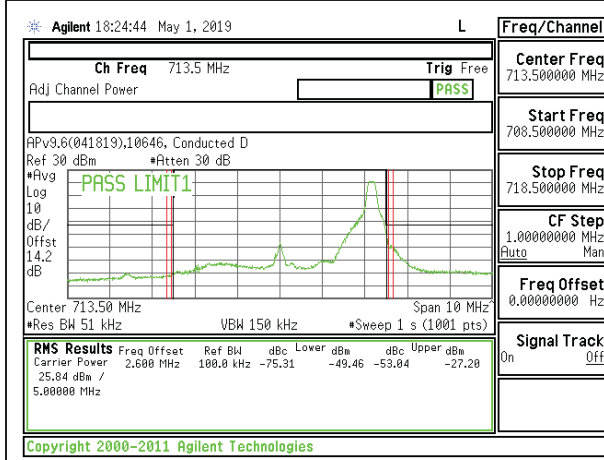

LTE B12 5MHz 16QAM Mid Channel RB1-24

LTE B12 5MHz QPSK Mid Channel RB25-0

LTE B12 5MHz 16QAM Mid Channel RB25-0

LTE B12 5MHz QPSK High Channel RB1-0

LTE B12 5MHz 16QAM High Channel RB1-0

LTE B12 5MHz QPSK High Channel RB1-24