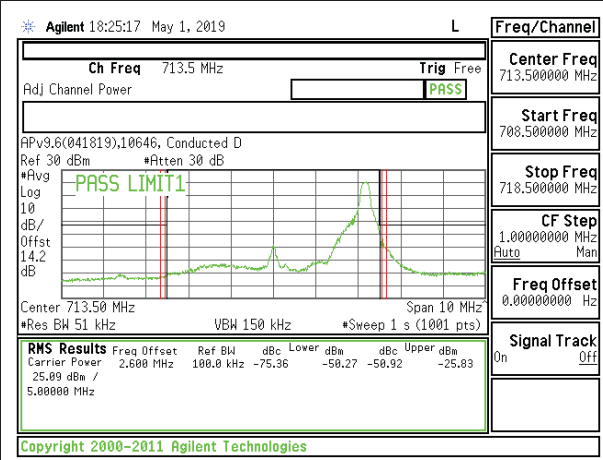

LTE B12 5MHz 16QAM Mid Channel RB1-24

LTE B12 5MHz QPSK Mid Channel RB25-0

LTE B12 5MHz 16QAM Mid Channel RB25-0

LTE B12 5MHz QPSK High Channel RB1-0

LTE B12 5MHz 16QAM High Channel RB1-0

LTE B12 5MHz QPSK High Channel RB1-24

LTE B12 5MHz 16QAM High Channel RB1-24

LTE B12 5MHz QPSK High Channel RB25-0

LTE B12 5MHz 16QAM High Channel RB25-0

LTE B12 10MHz QPSK Low Channel RB1-0

LTE B12 10MHz 16QAM Low Channel RB1-0

LTE B12 10MHz QPSK Low Channel RB1-49