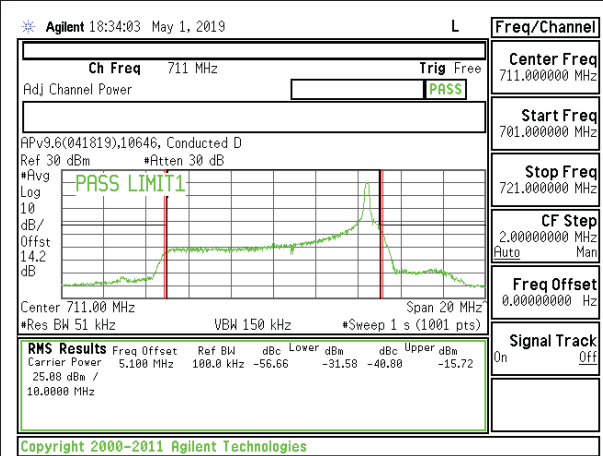

LTE B12 10MHz 16QAM Mid Channel RB1-49

LTE B12 10MHz QPSK Mid Channel RB50-0

LTE B12 10MHz 16QAM Mid Channel RB50-0

LTE B12 10MHz QPSK High Channel RB1-0

LTE B12 10MHz 16QAM High Channel RB1-0

LTE B12 10MHz QPSK High Channel RB1-49

LTE B12 10MHz 16QAM High Channel RB1-49

LTE B12 10MHz QPSK High Channel RB50-0

LTE B12 10MHz 16QAM High Channel RB50-0

8.2.5. LTE BAND 13 ADJACENT CHANNEL POWER

LTE B13 5MHz 16QAM Low Channel RB1-0

LTE B13 5MHz 16QAM High Channel RB1-24