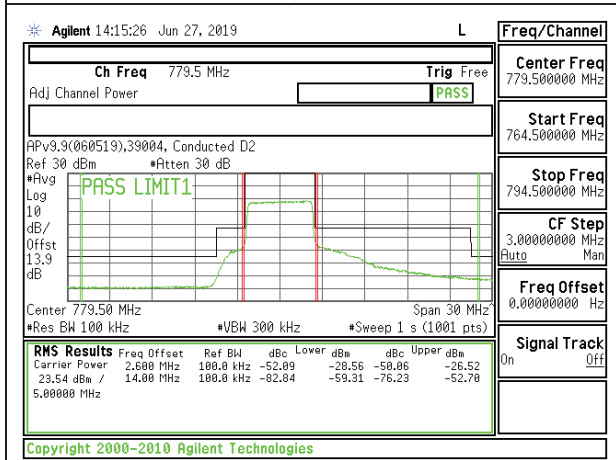

LTE B12 10MHz 16QAM Mid Channel RB1-49

LTE B12 10MHz QPSK Mid Channel RB50-0

LTE B12 10MHz 16QAM Mid Channel RB50-0

LTE B12 10MHz QPSK High Channel RB1-0

LTE B12 10MHz 16QAM High Channel RB1-0

LTE B12 10MHz QPSK High Channel RB1-49

LTE B12 10MHz 16QAM High Channel RB1-49

LTE B12 10MHz QPSK High Channel RB50-0

LTE B12 10MHz 16QAM High Channel RB50-0

8.2.5. LTE BAND 13 ADJACENT CHANNEL POWER

LTE B13 5MHz 16QAM Low Channel RB1-0

LTE B13 5MHz 16QAM High Channel RB1-24

LTE B13 5MHz 16QAM Low Channel RB25-0

LTE B13 5MHz 16QAM High Channel RB25-0

LTE B13 10MHz QPSK Middle Channel RB1-0

LTE B13 10MHz 16QAM Middle Channel RB1-0

LTE B13 10MHz QPSK Middle Channel RB1-49

LTE B13 10MHz 16QAM Middle Channel RB1-49