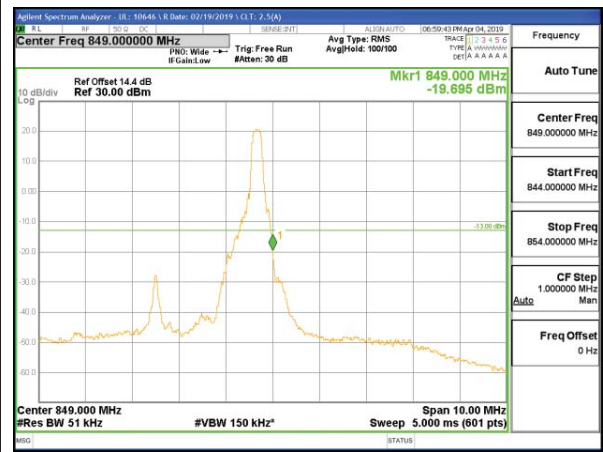

8.2.2. LTE BAND 5 BANDEDGE

LTE B5 1.4MHz QPSK Low Channel RB1-0

LTE B5 1.4MHz QPSK High Channel RB1-5

LTE B5 1.4MHz QPSK Low Channel RB6-0

LTE B5 1.4MHz QPSK High Channel RB6-0

LTE B5 1.4MHz 16QAM Low Channel RB1-0

LTE B5 1.4MHz 16QAM High Channel RB1-5

LTE B5 1.4MHz 16QAM Low Channel RB6-0

LTE B5 1.4MHz 16QAM High Channel RB6-0

LTE B5 3MHz QPSK Low Channel RB1-0

LTE B5 3MHz QPSK High Channel RB1-14

LTE B5 3MHz QPSK Low Channel RB15-0

LTE B5 3MHz QPSK High Channel RB15-0

LTE B5 3MHz 16QAM Low Channel RB1-0

LTE B5 3MHz 16QAM High Channel RB1-14

LTE B5 3MHz 16QAM Low Channel RB15-0

LTE B5 3MHz 16QAM High Channel RB15-0

LTE B5 5MHz QPSK Low Channel RB1-0

LTE B5 5MHz QPSK High Channel RB1-24

LTE B5 5MHz QPSK Low Channel RB25-0

LTE B5 5MHz QPSK High Channel RB25-0

LTE B5 5MHz 16QAM Low Channel RB1-0

LTE B5 5MHz 16QAM High Channel RB1-24

LTE B5 5MHz 16QAM Low Channel RB25-0