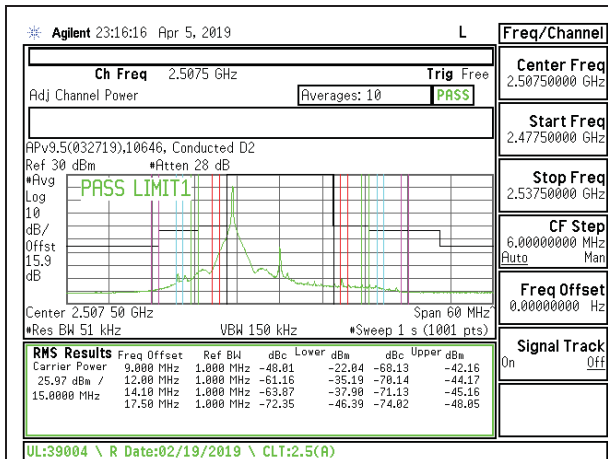

LTE B7 10MHz QPSK Low Channel RB50-0

LTE B7 10MHz 16QAM Low Channel RB50-0

LTE B7 10MHz QPSK Middle Channel RB1-0

LTE B7 10MHz 16QAM Middle Channel RB1-0

LTE B7 10MHz QPSK Middle Channel RB1-49

LTE B7 10MHz 16QAM Middle Channel RB1-49

LTE B7 10MHz QPSK Middle Channel RB50-0

LTE B7 10MHz 16QAM Middle Channel RB50-0

LTE B7 10MHz QPSK High Channel RB1-0

LTE B7 10MHz 16QAM High Channel RB1-0

LTE B7 10MHz QPSK High Channel RB1-49

LTE B7 10MHz 16QAM High Channel RB1-49

LTE B7 10MHz QPSK High Channel RB50-0

LTE B7 10MHz 16QAM High Channel RB50-0

LTE B7 15MHz QPSK Low Channel RB1-0

LTE B7 15MHz 16QAM Low Channel RB1-0

LTE B7 15MHz QPSK Low Channel RB1-74

LTE B7 15MHz 16QAM Low Channel RB1-74