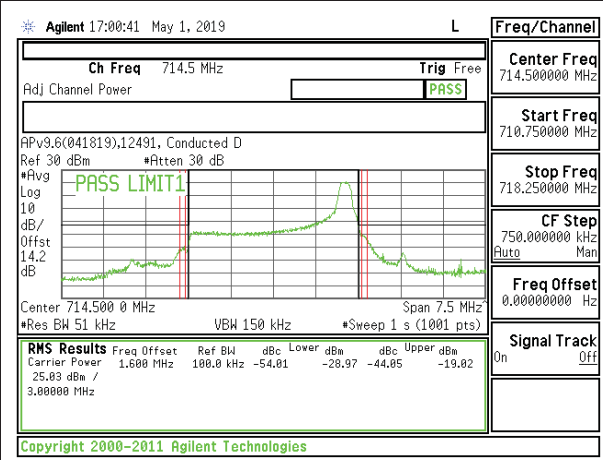

LTE B12 3MHz 16QAM Mid Channel RB1-14

LTE B12 3MHz QPSK Mid Channel RB15-0

LTE B12 3MHz 16QAM Mid Channel RB15-0

LTE B12 3MHz QPSK High Channel RB1-0

LTE B12 3MHz 16QAM High Channel RB1-0

LTE B12 3MHz QPSK High Channel RB1-14

LTE B12 3MHz 16QAM High Channel RB1-14

LTE B12 3MHz QPSK High Channel RB15-0

LTE B12 3MHz 16QAM High Channel RB15-0

LTE B12 5MHz QPSK Low Channel RB1-0

LTE B12 5MHz 16QAM Low Channel RB1-0

LTE B12 5MHz QPSK Low Channel RB1-24