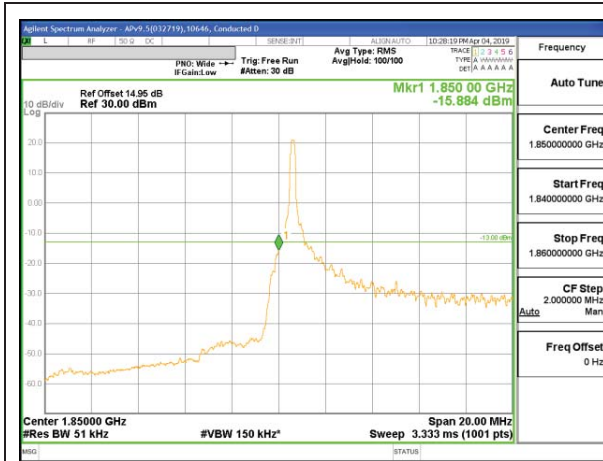

LTE B25 10MHz QPSK Low Channel RB1-0