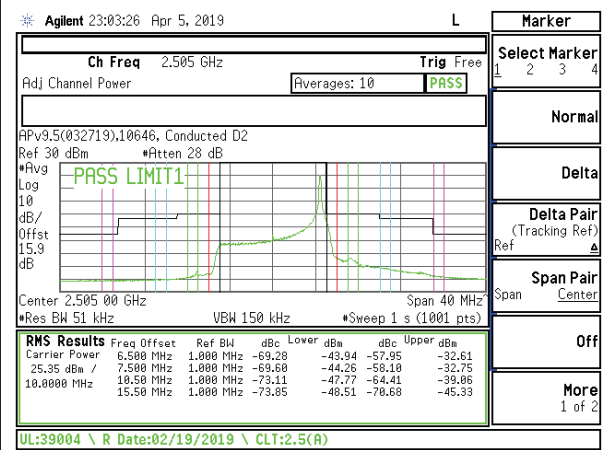

LTE B7 5MHz QPSK Middle Channel RB25-0

LTE B7 5MHz 16QAM Middle Channel RB25-0

LTE B7 5MHz QPSK High Channel RB1-0

LTE B7 5MHz 16QAM High Channel RB1-0

LTE B7 5MHz QPSK High Channel RB1-24

LTE B7 5MHz 16QAM High Channel RB1-24

LTE B7 5MHz QPSK High Channel RB25-0

LTE B7 5MHz 16QAM High Channel RB25-0

LTE B7 10MHz QPSK Low Channel RB1-0

LTE B7 10MHz 16QAM Low Channel RB1-0

LTE B7 10MHz QPSK Low Channel RB1-49

LTE B7 10MHz 16QAM Low Channel RB1-49

LTE B7 10MHz QPSK Low Channel RB50-0

LTE B7 10MHz 16QAM Low Channel RB50-0

LTE B7 10MHz QPSK Middle Channel RB1-0

LTE B7 10MHz 16QAM Middle Channel RB1-0

LTE B7 10MHz QPSK Middle Channel RB1-49

LTE B7 10MHz 16QAM Middle Channel RB1-49