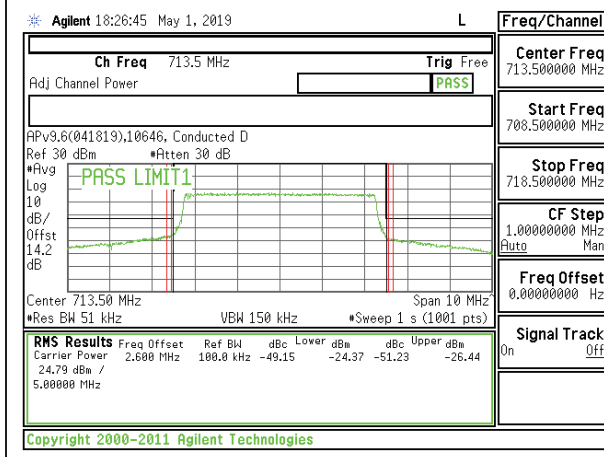

LTE B12 5MHz 16QAM Mid Channel RB1-24

LTE B12 5MHz QPSK Mid Channel RB25-0

LTE B12 5MHz 16QAM Mid Channel RB25-0

LTE B12 5MHz QPSK High Channel RB1-0

LTE B12 5MHz 16QAM High Channel RB1-0

LTE B12 5MHz QPSK High Channel RB1-24

LTE B12 5MHz 16QAM High Channel RB1-24

LTE B12 5MHz QPSK High Channel RB25-0

LTE B12 5MHz 16QAM High Channel RB25-0

LTE B12 10MHz QPSK Low Channel RB1-0

LTE B12 10MHz 16QAM Low Channel RB1-0

LTE B12 10MHz QPSK Low Channel RB1-49