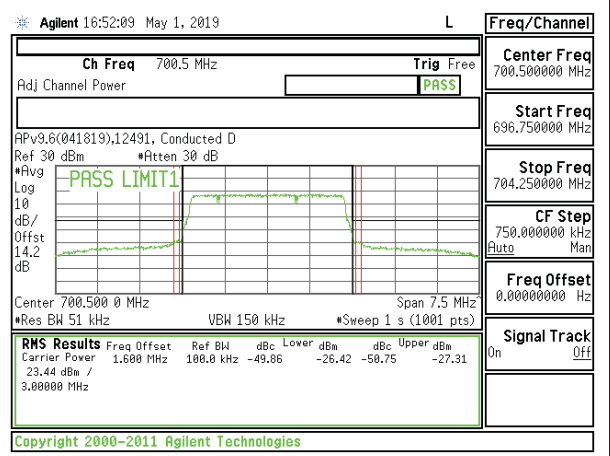

LTE B12 3MHz 16QAM Low Channel RB15-0