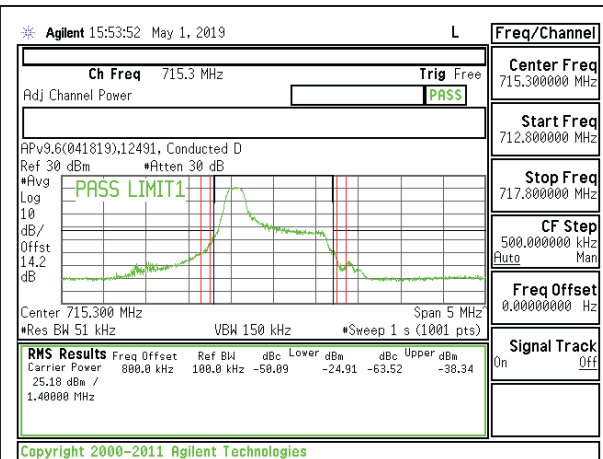

LTE B7 20MHz QPSK High Channel RB100-0

LTE B7 20MHz 16QAM High Channel RB100-0

8.2.4. LTE BAND 12 ADJACENT CHANNEL POWER

LTE B12 1.4MHz QPSK Mid Channel RB1-0

LTE B12 1.4MHz 16QAM Mid Channel RB1-0

LTE B12 1.4MHz QPSK Mid Channel RB1-5

LTE B12 1.4MHz 16QAM Mid Channel RB1-5

LTE B12 1.4MHz QPSK Mid Channel RB6-0

LTE B12 1.4MHz 16QAM Mid Channel RB6-0

LTE B12 1.4MHz QPSK High Channel RB1-0

LTE B12 1.4MHz 16QAM High Channel RB1-0

LTE B12 1.4MHz QPSK High Channel RB1-5

LTE B12 1.4MHz 16QAM High Channel RB1-5

LTE B12 1.4MHz QPSK High Channel RB6-0

LTE B12 1.4MHz 16QAM High Channel RB6-0

LTE B12 3MHz QPSK Low Channel RB1-0

LTE B12 3MHz 16QAM Low Channel RB1-0

LTE B12 3MHz QPSK Low Channel RB1-14