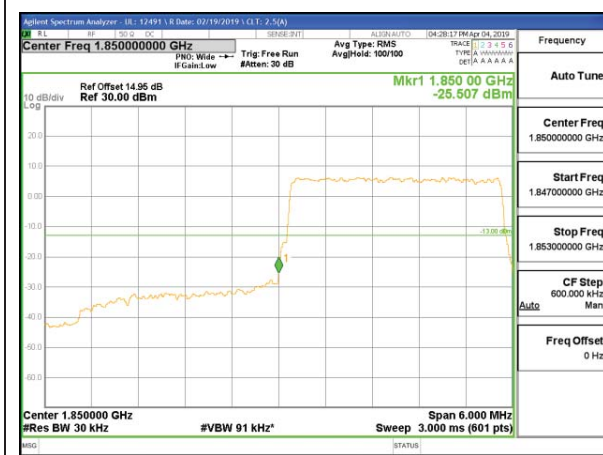

LTE B25 1.4MHz 16QAM Low Channel RB1-0

LTE B25 1.4MHz 16QAM High Channel RB1-5

LTE B25 1.4MHz 16QAM Low Channel RB6-0

LTE B25 1.4MHz 16QAM High Channel RB6-0

LTE B25 3MHz QPSK Low Channel RB1-0

LTE B25 3MHz QPSK High Channel RB1-14