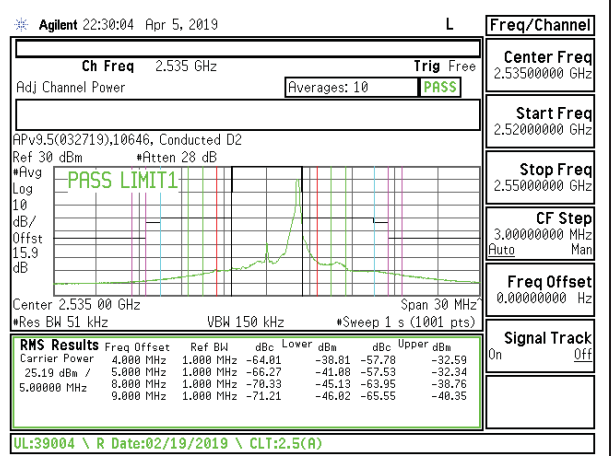

LTE B5 5MHz 16QAM High Channel RB25-0

LTE B5 10MHz QPSK Low Channel RB1-0

LTE B5 10MHz QPSK High Channel RB1-49

LTE B5 10MHz QPSK Low Channel RB50-0

LTE B5 10MHz QPSK High Channel RB50-0

LTE B5 10MHz 16QAM Low Channel RB1-0

LTE B5 10MHz 16QAM High Channel RB1-49

8.2.3. LTE BAND 7 ADJACENT CHANNEL POWER

LTE B7 5MHz QPSK Middle Channel RB1-0

LTE B7 5MHz 16QAM Middle Channel RB1-0

LTE B7 5MHz QPSK Middle Channel RB1-24

LTE B7 5MHz 16QAM Middle Channel RB1-24

LTE B7 5MHz QPSK Middle Channel RB25-0

LTE B7 5MHz 16QAM Middle Channel RB25-0

LTE B7 5MHz QPSK High Channel RB1-0

LTE B7 5MHz 16QAM High Channel RB1-0

LTE B7 5MHz QPSK High Channel RB1-24

LTE B7 5MHz 16QAM High Channel RB1-24

LTE B7 5MHz QPSK High Channel RB25-0

LTE B7 5MHz 16QAM High Channel RB25-0

LTE B7 10MHz QPSK Low Channel RB1-0

LTE B7 10MHz 16QAM Low Channel RB1-0

LTE B7 10MHz QPSK Low Channel RB1-49

LTE B7 10MHz 16QAM Low Channel RB1-49