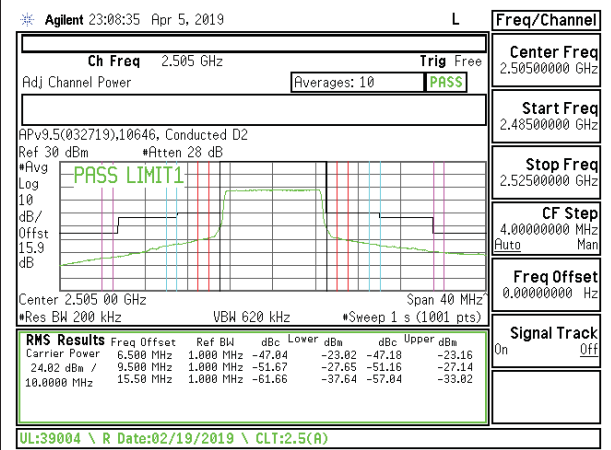

LTE B7 5MHz QPSK Middle Channel RB25-0

LTE B7 5MHz 16QAM Middle Channel RB25-0

LTE B7 5MHz QPSK High Channel RB1-0

LTE B7 5MHz 16QAM High Channel RB1-0

LTE B7 5MHz QPSK High Channel RB1-24

LTE B7 5MHz 16QAM High Channel RB1-24

LTE B7 5MHz QPSK High Channel RB25-0

LTE B7 5MHz 16QAM High Channel RB25-0

LTE B7 10MHz QPSK Low Channel RB1-0

LTE B7 10MHz 16QAM Low Channel RB1-0

LTE B7 10MHz QPSK Low Channel RB1-49

LTE B7 10MHz 16QAM Low Channel RB1-49

LTE B7 10MHz QPSK Low Channel RB50-0

LTE B7 10MHz 16QAM Low Channel RB50-0

LTE B7 10MHz QPSK Middle Channel RB1-0

LTE B7 10MHz 16QAM Middle Channel RB1-0

LTE B7 10MHz QPSK Middle Channel RB1-49

LTE B7 10MHz 16QAM Middle Channel RB1-49