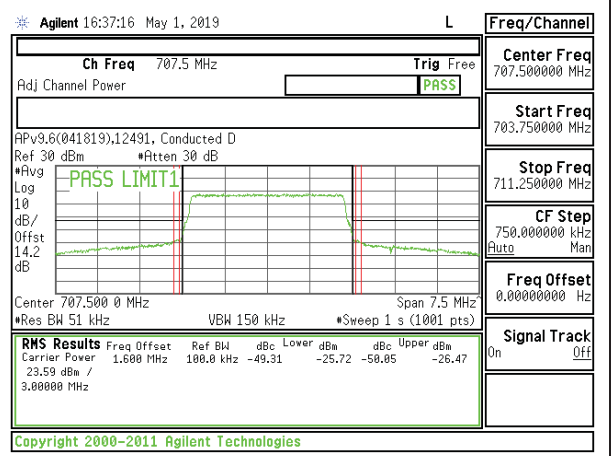

LTE B12 1.4MHz 16QAM High Channel RB1-5

LTE B12 1.4MHz QPSK High Channel RB6-0

LTE B12 1.4MHz 16QAM High Channel RB6-0

LTE B12 3MHz QPSK Low Channel RB1-0

LTE B12 3MHz 16QAM Low Channel RB1-0

LTE B12 3MHz QPSK Low Channel RB1-14

LTE B12 3MHz 16QAM Low Channel RB1-14

LTE B12 3MHz QPSK Low Channel RB15-0

LTE B12 3MHz 16QAM Low Channel RB15-0

LTE B12 3MHz QPSK Mid Channel RB1-0

LTE B12 3MHz 16QAM Mid Channel RB1-0

LTE B12 3MHz QPSK Mid Channel RB1-14

LTE B12 3MHz 16QAM Mid Channel RB1-14

LTE B12 3MHz QPSK Mid Channel RB15-0

LTE B12 3MHz 16QAM Mid Channel RB15-0

LTE B12 3MHz QPSK High Channel RB1-0

LTE B12 3MHz 16QAM High Channel RB1-0

LTE B12 3MHz QPSK High Channel RB1-14