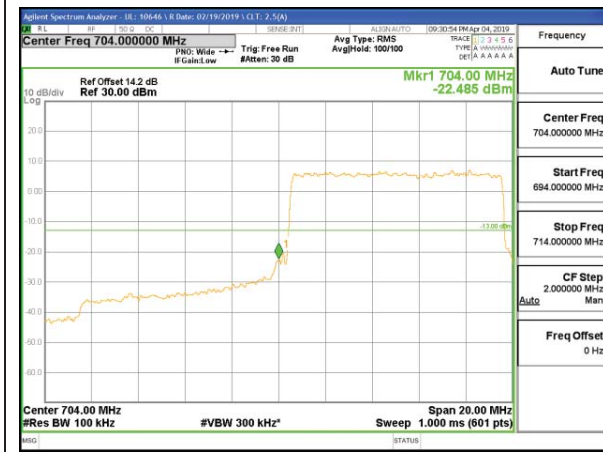

LTE B17 10MHz QPSK Low Channel RB50-0