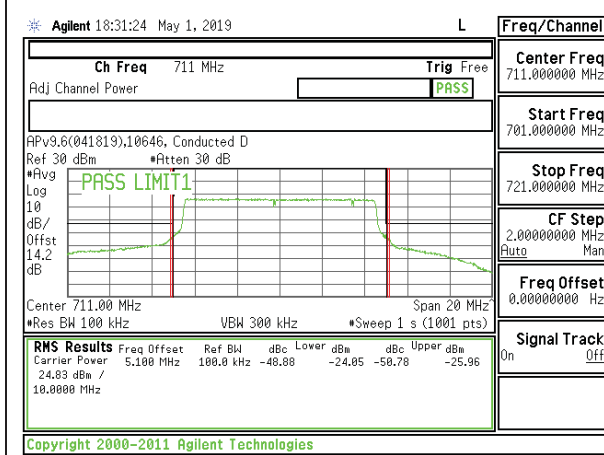

LTE B12 10MHz 16QAM Mid Channel RB1-49

LTE B12 10MHz QPSK Mid Channel RB50-0

LTE B12 10MHz 16QAM Mid Channel RB50-0

LTE B12 10MHz QPSK High Channel RB1-0

LTE B12 10MHz 16QAM High Channel RB1-0

LTE B12 10MHz QPSK High Channel RB1-49

LTE B12 10MHz 16QAM High Channel RB1-49

LTE B12 10MHz QPSK High Channel RB50-0

LTE B12 10MHz 16QAM High Channel RB50-0

8.2.5. LTE BAND 13 ADJACENT CHANNEL POWER

LTE B13 5MHz 16QAM Low Channel RB1-0

LTE B13 5MHz 16QAM High Channel RB1-24