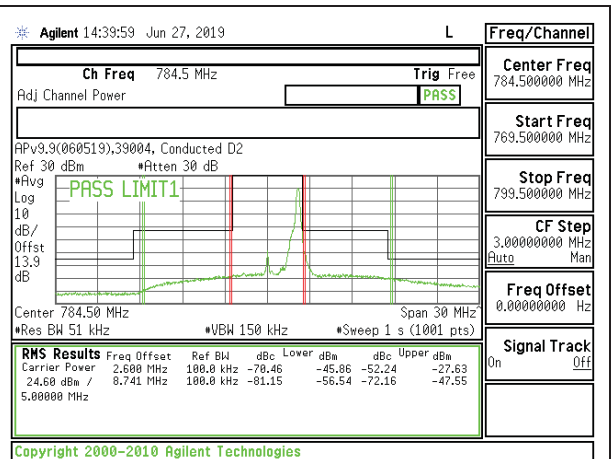

LTE B12 10MHz 16QAM High Channel RB1-49

LTE B12 10MHz QPSK High Channel RB50-0

LTE B12 10MHz 16QAM High Channel RB50-0

8.2.5. LTE BAND 13 ADJACENT CHANNEL POWER

LTE B13 5MHz 16QAM Low Channel RB1-0

LTE B13 5MHz 16QAM High Channel RB1-24

LTE B13 5MHz 16QAM Low Channel RB25-0

LTE B13 5MHz 16QAM High Channel RB25-0

LTE B13 10MHz QPSK Middle Channel RB1-0

LTE B13 10MHz 16QAM Middle Channel RB1-0

LTE B13 10MHz QPSK Middle Channel RB1-49

LTE B13 10MHz 16QAM Middle Channel RB1-49