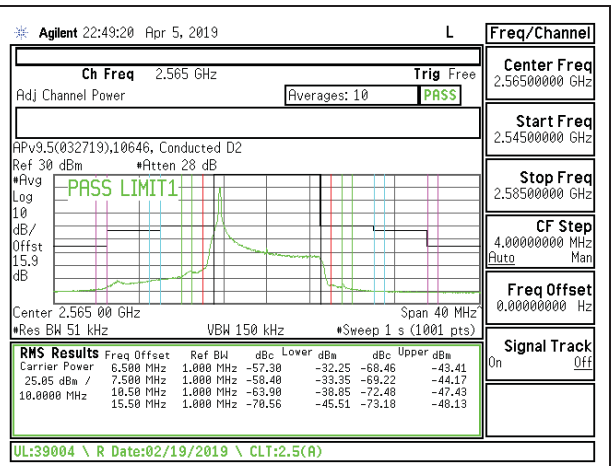

LTE B7 5MHz QPSK High Channel RB25-0

LTE B7 5MHz 16QAM High Channel RB25-0

LTE B7 10MHz QPSK Low Channel RB1-0

LTE B7 10MHz 16QAM Low Channel RB1-0

LTE B7 10MHz QPSK Low Channel RB1-49

LTE B7 10MHz 16QAM Low Channel RB1-49

LTE B7 10MHz QPSK Low Channel RB50-0

LTE B7 10MHz 16QAM Low Channel RB50-0

LTE B7 10MHz QPSK Middle Channel RB1-0

LTE B7 10MHz 16QAM Middle Channel RB1-0

LTE B7 10MHz QPSK Middle Channel RB1-49

LTE B7 10MHz 16QAM Middle Channel RB1-49

LTE B7 10MHz QPSK Middle Channel RB50-0

LTE B7 10MHz 16QAM Middle Channel RB50-0

LTE B7 10MHz QPSK High Channel RB1-0

LTE B7 10MHz 16QAM High Channel RB1-0

LTE B7 10MHz QPSK High Channel RB1-49

LTE B7 10MHz 16QAM High Channel RB1-49