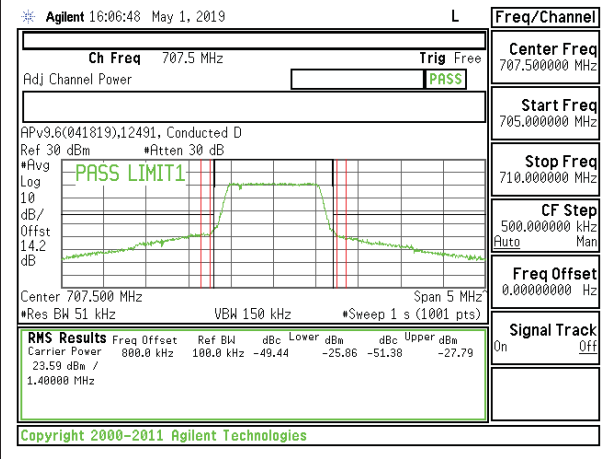

LTE B7 20MHz QPSK Middle Channel RB100-0

LTE B7 20MHz 16QAM Middle Channel RB100-0

LTE B7 20MHz QPSK High Channel RB1-0

LTE B7 20MHz 16QAM High Channel RB1-0

LTE B7 20MHz QPSK High Channel RB1-99

LTE B7 20MHz 16QAM High Channel RB1-99

LTE B7 20MHz QPSK High Channel RB100-0

LTE B7 20MHz 16QAM High Channel RB100-0

8.2.4. LTE BAND 12 ADJACENT CHANNEL POWER

LTE B12 1.4MHz QPSK Mid Channel RB1-0

LTE B12 1.4MHz 16QAM Mid Channel RB1-0

LTE B12 1.4MHz QPSK Mid Channel RB1-5

LTE B12 1.4MHz 16QAM Mid Channel RB1-5

LTE B12 1.4MHz QPSK Mid Channel RB6-0

LTE B12 1.4MHz 16QAM Mid Channel RB6-0

LTE B12 1.4MHz QPSK High Channel RB1-0

LTE B12 1.4MHz 16QAM High Channel RB1-0

LTE B12 1.4MHz QPSK High Channel RB1-5