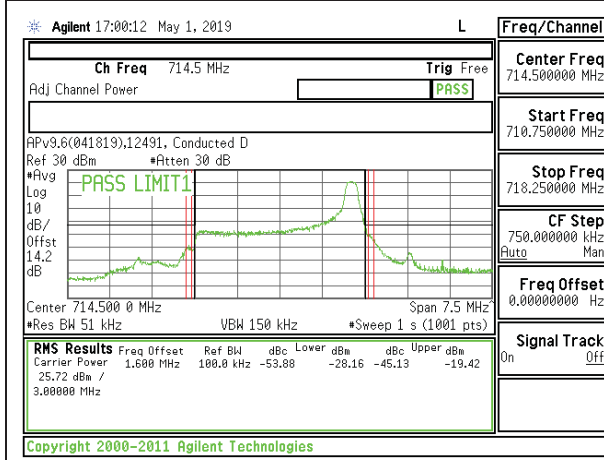

LTE B12 3MHz 16QAM Mid Channel RB1-14

LTE B12 3MHz QPSK Mid Channel RB15-0

LTE B12 3MHz 16QAM Mid Channel RB15-0

LTE B12 3MHz QPSK High Channel RB1-0

LTE B12 3MHz 16QAM High Channel RB1-0

LTE B12 3MHz QPSK High Channel RB1-14