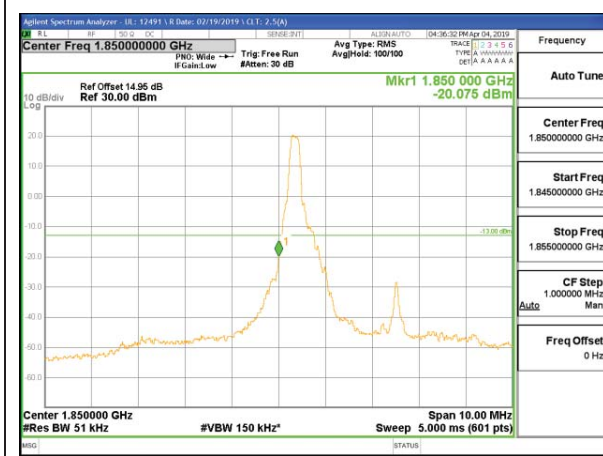

LTE B25 5MHz QPSK Low Channel RB1-0

LTE B25 5MHz QPSK High Channel RB1-24

LTE B25 5MHz QPSK Low Channel RB25-0

LTE B25 5MHz QPSK High Channel RB25-0

LTE B25 5MHz 16QAM Low Channel RB1-0

LTE B25 5MHz 16QAM High Channel RB1-24