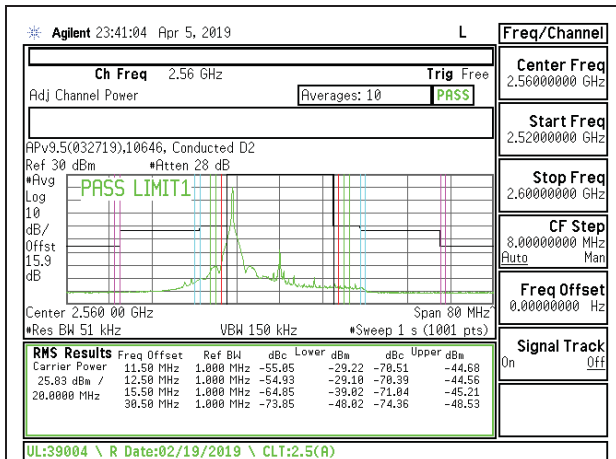

LTE B7 15MHz QPSK High Channel RB75-0

LTE B7 15MHz 16QAM High Channel RB75-0

LTE B7 20MHz QPSK Low Channel RB1-0

LTE B7 20MHz 16QAM Low Channel RB1-0

LTE B7 20MHz QPSK Low Channel RB1-99

LTE B7 20MHz 16QAM Low Channel RB1-99

LTE B7 20MHz QPSK Low Channel RB100-0

LTE B7 20MHz 16QAM Low Channel RB100-0

LTE B7 20MHz QPSK Middle Channel RB1-0

LTE B7 20MHz 16QAM Middle Channel RB1-0

LTE B7 20MHz QPSK Middle Channel RB1-99

LTE B7 20MHz 16QAM Middle Channel RB1-99

LTE B7 20MHz QPSK Middle Channel RB100-0

LTE B7 20MHz 16QAM Middle Channel RB100-0

LTE B7 20MHz QPSK High Channel RB1-0

LTE B7 20MHz 16QAM High Channel RB1-0

LTE B7 20MHz QPSK High Channel RB1-99

LTE B7 20MHz 16QAM High Channel RB1-99

LTE B7 20MHz QPSK High Channel RB100-0

LTE B7 20MHz 16QAM High Channel RB100-0

8.2.4. LTE BAND 12 ADJACENT CHANNEL POWER

LTE B12 1.4MHz QPSK Mid Channel RB1-0

LTE B12 1.4MHz 16QAM Mid Channel RB1-0

LTE B12 1.4MHz QPSK Mid Channel RB1-5