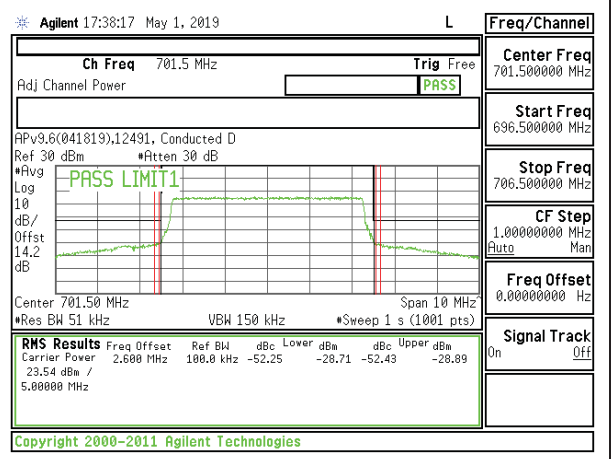

LTE B12 5MHz 16QAM Low Channel RB25-0