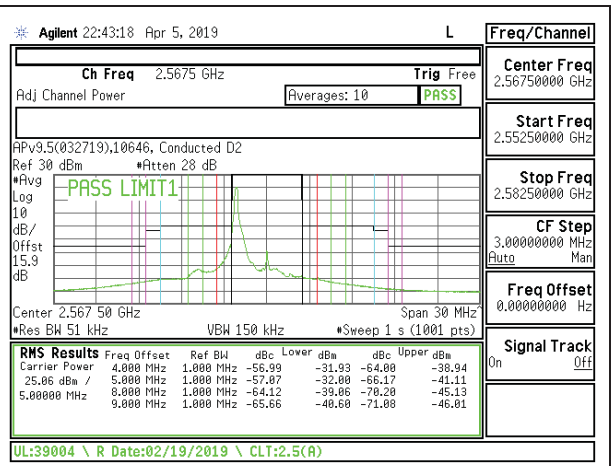

LTE B5 5MHz 16QAM High Channel RB25-0

LTE B5 10MHz QPSK Low Channel RB1-0

LTE B5 10MHz QPSK High Channel RB1-49

LTE B5 10MHz QPSK Low Channel RB50-0

LTE B5 10MHz QPSK High Channel RB50-0

LTE B5 10MHz 16QAM Low Channel RB1-0

LTE B5 10MHz 16QAM High Channel RB1-49

8.2.3. LTE BAND 7 ADJACENT CHANNEL POWER

LTE B7 5MHz QPSK Middle Channel RB1-0

LTE B7 5MHz 16QAM Middle Channel RB1-0

LTE B7 5MHz QPSK Middle Channel RB1-24

LTE B7 5MHz 16QAM Middle Channel RB1-24

LTE B7 5MHz QPSK Middle Channel RB25-0

LTE B7 5MHz 16QAM Middle Channel RB25-0

LTE B7 5MHz QPSK High Channel RB1-0

LTE B7 5MHz 16QAM High Channel RB1-0

LTE B7 5MHz QPSK High Channel RB1-24

LTE B7 5MHz 16QAM High Channel RB1-24