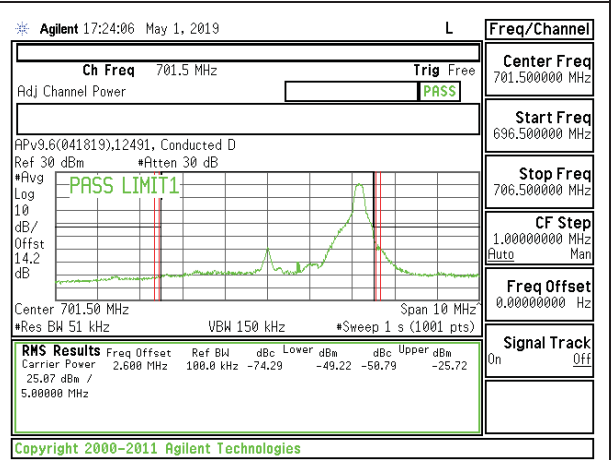

LTE B12 3MHz 16QAM High Channel RB1-14

LTE B12 3MHz QPSK High Channel RB15-0

LTE B12 3MHz 16QAM High Channel RB15-0

LTE B12 5MHz QPSK Low Channel RB1-0

LTE B12 5MHz 16QAM Low Channel RB1-0

LTE B12 5MHz QPSK Low Channel RB1-24