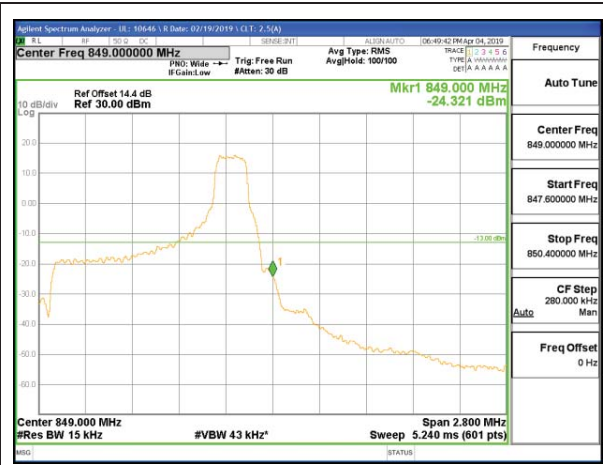

8.2.2. LTE BAND 5 BANDEDGE

LTE B5 1.4MHz QPSK Low Channel RB1-0

LTE B5 1.4MHz QPSK High Channel RB1-5

LTE B5 1.4MHz QPSK Low Channel RB6-0

LTE B5 1.4MHz QPSK High Channel RB6-0

LTE B5 1.4MHz 16QAM Low Channel RB1-0

LTE B5 1.4MHz 16QAM High Channel RB1-5

LTE B5 1.4MHz 16QAM Low Channel RB6-0

LTE B5 1.4MHz 16QAM High Channel RB6-0

LTE B5 3MHz QPSK Low Channel RB1-0

LTE B5 3MHz QPSK High Channel RB1-14

LTE B5 3MHz QPSK Low Channel RB15-0