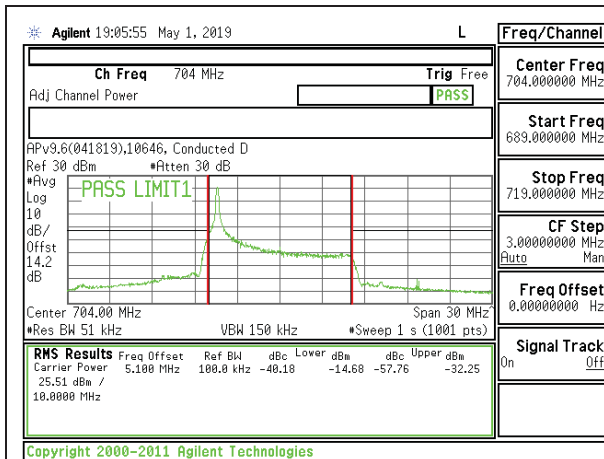

LTE B12 5MHz 16QAM Mid Channel RB1-24

LTE B12 5MHz QPSK Mid Channel RB25-0

LTE B12 5MHz 16QAM Mid Channel RB25-0

LTE B12 5MHz QPSK High Channel RB1-0

LTE B12 5MHz 16QAM High Channel RB1-0

LTE B12 5MHz QPSK High Channel RB1-24

LTE B12 5MHz 16QAM High Channel RB1-24

LTE B12 5MHz QPSK High Channel RB25-0

LTE B12 5MHz 16QAM High Channel RB25-0

LTE B12 10MHz QPSK Low Channel RB1-0

LTE B12 10MHz 16QAM Low Channel RB1-0

LTE B12 10MHz QPSK Low Channel RB1-49