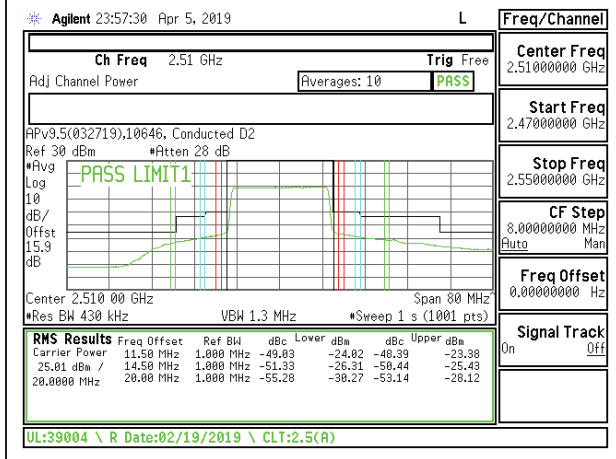

LTE B7 15MHz QPSK Middle Channel RB75-0

LTE B7 15MHz 16QAM Middle Channel RB75-0

LTE B7 15MHz QPSK High Channel RB1-0

LTE B7 15MHz 16QAM High Channel RB1-0

LTE B7 15MHz QPSK High Channel RB1-74

LTE B7 15MHz 16QAM High Channel RB1-74

LTE B7 15MHz QPSK High Channel RB75-0

LTE B7 15MHz 16QAM High Channel RB75-0

LTE B7 20MHz QPSK Low Channel RB1-0

LTE B7 20MHz 16QAM Low Channel RB1-0

LTE B7 20MHz QPSK Low Channel RB1-99

LTE B7 20MHz 16QAM Low Channel RB1-99

LTE B7 20MHz QPSK Low Channel RB100-0

LTE B7 20MHz 16QAM Low Channel RB100-0

LTE B7 20MHz QPSK Middle Channel RB1-0

LTE B7 20MHz 16QAM Middle Channel RB1-0

LTE B7 20MHz QPSK Middle Channel RB1-99

LTE B7 20MHz 16QAM Middle Channel RB1-99