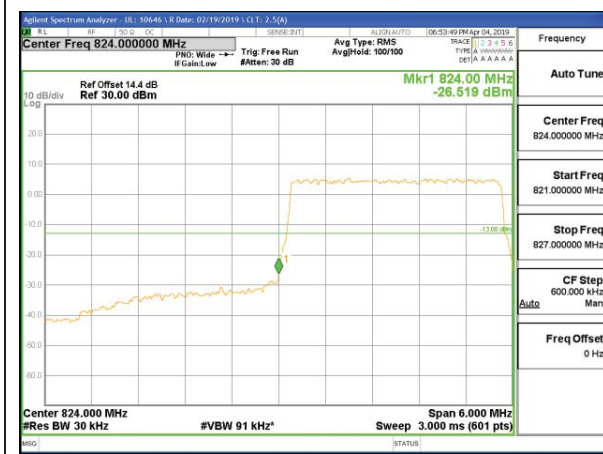

8.2.2. LTE BAND 5 BANDEDGE

LTE B5 1.4MHz QPSK Low Channel RB1-0

LTE B5 1.4MHz QPSK High Channel RB1-5

LTE B5 1.4MHz QPSK Low Channel RB6-0

LTE B5 1.4MHz QPSK High Channel RB6-0

LTE B5 1.4MHz 16QAM Low Channel RB1-0

LTE B5 1.4MHz 16QAM High Channel RB1-5

LTE B5 1.4MHz 16QAM Low Channel RB6-0

LTE B5 1.4MHz 16QAM High Channel RB6-0

LTE B5 3MHz QPSK Low Channel RB1-0

LTE B5 3MHz QPSK High Channel RB1-14

LTE B5 3MHz QPSK Low Channel RB15-0

LTE B5 3MHz QPSK High Channel RB15-0

LTE B5 3MHz 16QAM Low Channel RB1-0

LTE B5 3MHz 16QAM High Channel RB1-14

LTE B5 3MHz 16QAM Low Channel RB15-0

LTE B5 3MHz 16QAM High Channel RB15-0

LTE B5 5MHz QPSK Low Channel RB1-0