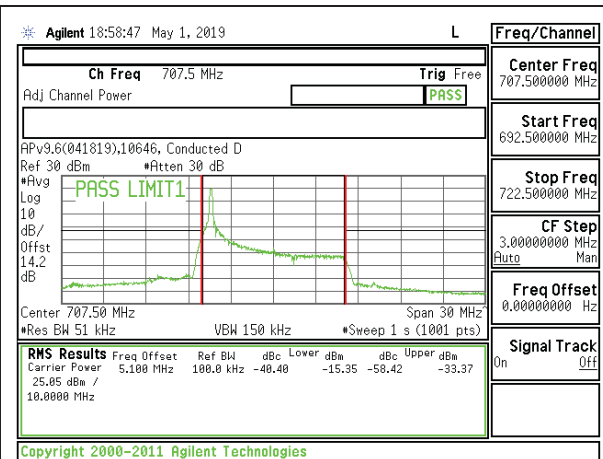

LTE B12 5MHz 16QAM High Channel RB1-24

LTE B12 5MHz QPSK High Channel RB25-0

LTE B12 5MHz 16QAM High Channel RB25-0

LTE B12 10MHz QPSK Low Channel RB1-0

LTE B12 10MHz 16QAM Low Channel RB1-0

LTE B12 10MHz QPSK Low Channel RB1-49

LTE B12 10MHz 16QAM Low Channel RB1-49

LTE B12 10MHz QPSK Low Channel RB50-0

LTE B12 10MHz 16QAM Low Channel RB50-0

LTE B12 10MHz QPSK Mid Channel RB1-0

LTE B12 10MHz 16QAM Mid Channel RB1-0

LTE B12 10MHz QPSK Mid Channel RB1-49

LTE B12 10MHz 16QAM Mid Channel RB1-49

LTE B12 10MHz QPSK Mid Channel RB50-0

LTE B12 10MHz 16QAM Mid Channel RB50-0

LTE B12 10MHz QPSK High Channel RB1-0

LTE B12 10MHz 16QAM High Channel RB1-0

LTE B12 10MHz QPSK High Channel RB1-49