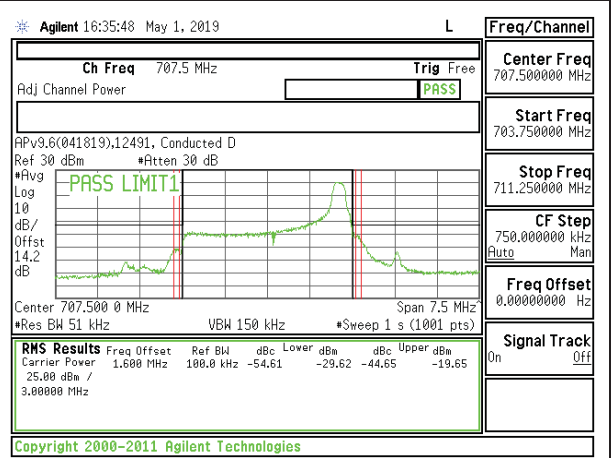

LTE B12 1.4MHz 16QAM High Channel RB1-5

LTE B12 1.4MHz QPSK High Channel RB6-0

LTE B12 1.4MHz 16QAM High Channel RB6-0

LTE B12 3MHz QPSK Low Channel RB1-0

LTE B12 3MHz 16QAM Low Channel RB1-0

LTE B12 3MHz QPSK Low Channel RB1-14

LTE B12 3MHz 16QAM Low Channel RB1-14

LTE B12 3MHz QPSK Low Channel RB15-0

LTE B12 3MHz 16QAM Low Channel RB15-0

LTE B12 3MHz QPSK Mid Channel RB1-0

LTE B12 3MHz 16QAM Mid Channel RB1-0

LTE B12 3MHz QPSK Mid Channel RB1-14