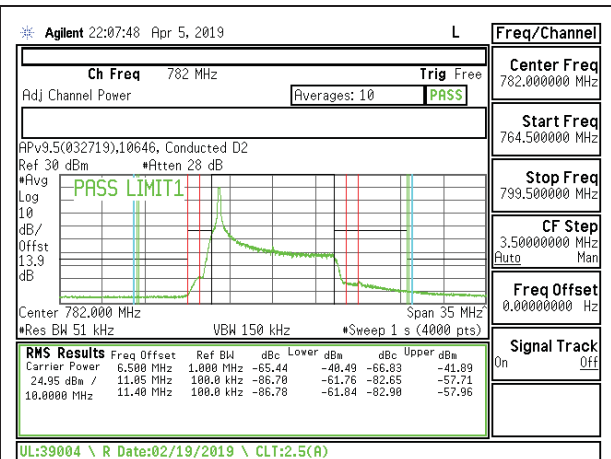

LTE B12 10MHz 16QAM High Channel RB1-49

LTE B12 10MHz QPSK High Channel RB50-0

LTE B12 10MHz 16QAM High Channel RB50-0

8.2.5. LTE BAND 13 ADJACENT CHANNEL POWER

LTE B13 5MHz 16QAM Low Channel RB1-0

LTE B13 5MHz 16QAM High Channel RB1-24

LTE B13 5MHz 16QAM Low Channel RB25-0

LTE B13 5MHz 16QAM High Channel RB25-0

LTE B13 10MHz QPSK Middle Channel RB1-0

LTE B13 10MHz 16QAM Middle Channel RB1-0

LTE B13 10MHz QPSK Middle Channel RB1-49

LTE B13 10MHz 16QAM Middle Channel RB1-49