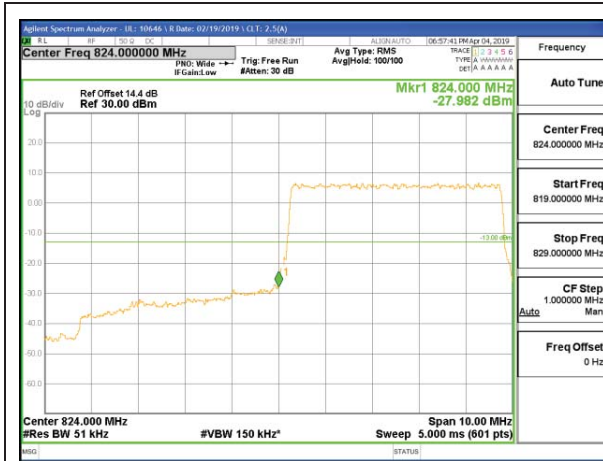

LTE B5 1.4MHz 16QAM High Channel RB1-5

LTE B5 1.4MHz 16QAM Low Channel RB6-0

LTE B5 1.4MHz 16QAM High Channel RB6-0

LTE B5 3MHz QPSK Low Channel RB1-0

LTE B5 3MHz QPSK High Channel RB1-14

LTE B5 3MHz QPSK Low Channel RB15-0

LTE B5 3MHz QPSK High Channel RB15-0

LTE B5 3MHz 16QAM Low Channel RB1-0

LTE B5 3MHz 16QAM High Channel RB1-14

LTE B5 3MHz 16QAM Low Channel RB15-0

LTE B5 3MHz 16QAM High Channel RB15-0

LTE B5 5MHz QPSK Low Channel RB1-0

LTE B5 5MHz QPSK High Channel RB1-24

LTE B5 5MHz QPSK Low Channel RB25-0

LTE B5 5MHz QPSK High Channel RB25-0

LTE B5 5MHz 16QAM Low Channel RB1-0

LTE B5 5MHz 16QAM High Channel RB1-24

LTE B5 5MHz 16QAM Low Channel RB25-0