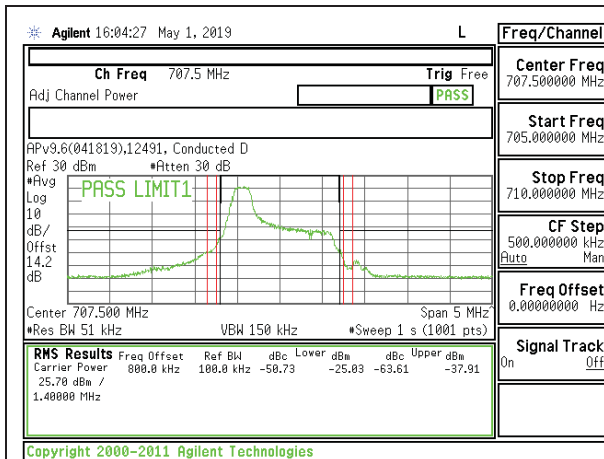

LTE B7 20MHz QPSK Low Channel RB100-0

LTE B7 20MHz 16QAM Low Channel RB100-0

LTE B7 20MHz QPSK Middle Channel RB1-0

LTE B7 20MHz 16QAM Middle Channel RB1-0

LTE B7 20MHz QPSK Middle Channel RB1-99

LTE B7 20MHz 16QAM Middle Channel RB1-99

LTE B7 20MHz QPSK Middle Channel RB100-0

LTE B7 20MHz 16QAM Middle Channel RB100-0

LTE B7 20MHz QPSK High Channel RB1-0

LTE B7 20MHz 16QAM High Channel RB1-0

LTE B7 20MHz QPSK High Channel RB1-99

LTE B7 20MHz 16QAM High Channel RB1-99

LTE B7 20MHz QPSK High Channel RB100-0

LTE B7 20MHz 16QAM High Channel RB100-0

8.2.4. LTE BAND 12 ADJACENT CHANNEL POWER

LTE B12 1.4MHz QPSK Mid Channel RB1-0

LTE B12 1.4MHz 16QAM Mid Channel RB1-0

LTE B12 1.4MHz QPSK Mid Channel RB1-5