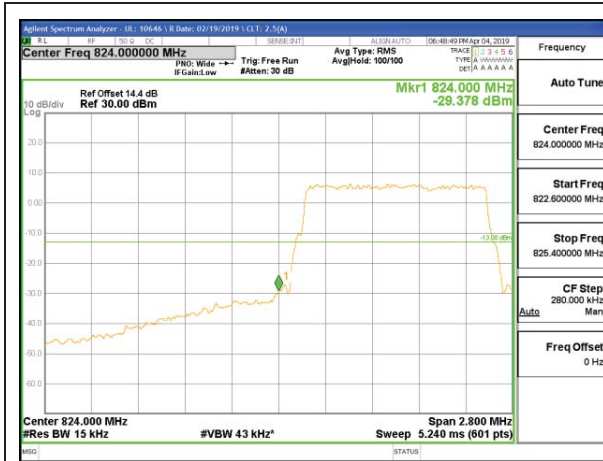

8.2.2. LTE BAND 5 BANDEDGE

LTE B5 1.4MHz QPSK Low Channel RB1-0

LTE B5 1.4MHz QPSK High Channel RB1-5

LTE B5 1.4MHz QPSK Low Channel RB6-0

LTE B5 1.4MHz QPSK High Channel RB6-0

LTE B5 1.4MHz 16QAM Low Channel RB1-0

LTE B5 1.4MHz 16QAM High Channel RB1-5

LTE B5 1.4MHz 16QAM Low Channel RB6-0

LTE B5 1.4MHz 16QAM High Channel RB6-0

LTE B5 3MHz QPSK Low Channel RB1-0

LTE B5 3MHz QPSK High Channel RB1-14

LTE B5 3MHz QPSK Low Channel RB15-0