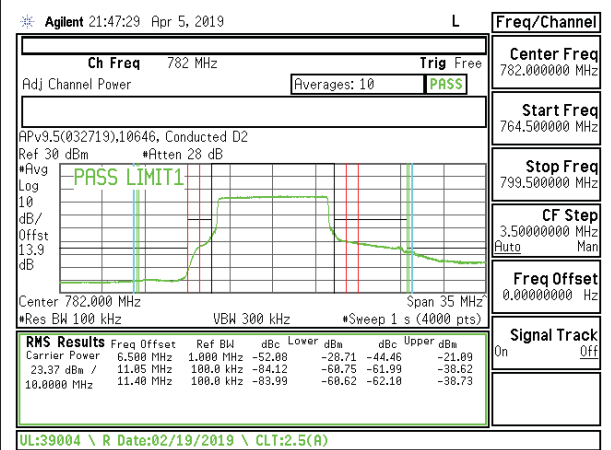

LTE B12 10MHz 16QAM High Channel RB1-49

LTE B12 10MHz QPSK High Channel RB50-0

LTE B12 10MHz 16QAM High Channel RB50-0

8.2.5. LTE BAND 13 ADJACENT CHANNEL POWER

LTE B13 5MHz 16QAM Low Channel RB1-0

LTE B13 5MHz 16QAM High Channel RB1-24

LTE B13 5MHz 16QAM Low Channel RB25-0

LTE B13 5MHz 16QAM High Channel RB25-0

LTE B13 10MHz QPSK Middle Channel RB1-0

LTE B13 10MHz 16QAM Middle Channel RB1-0

LTE B13 10MHz QPSK Middle Channel RB1-49

LTE B13 10MHz 16QAM Middle Channel RB1-49

LTE B13 10MHz QPSK Middle Channel RB50-0

LTE B13 10MHz 16QAM Middle Channel RB50-0

8.2.6. LTE BAND 17 BANDEDGE

LTE B17 5MHz QPSK Low Channel RB1-0

LTE B17 5MHz QPSK High Channel RB1-24

LTE B17 5MHz QPSK Low Channel RB25-0