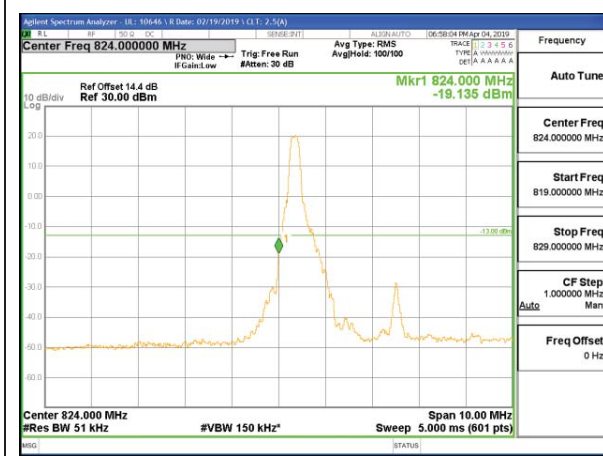

LTE B5 1.4MHz 16QAM High Channel RB1-5

LTE B5 1.4MHz 16QAM Low Channel RB6-0

LTE B5 1.4MHz 16QAM High Channel RB6-0

LTE B5 3MHz QPSK Low Channel RB1-0

LTE B5 3MHz QPSK High Channel RB1-14

LTE B5 3MHz QPSK Low Channel RB15-0

LTE B5 3MHz QPSK High Channel RB15-0

LTE B5 3MHz 16QAM Low Channel RB1-0

LTE B5 3MHz 16QAM High Channel RB1-14

LTE B5 3MHz 16QAM Low Channel RB15-0

LTE B5 3MHz 16QAM High Channel RB15-0

LTE B5 5MHz QPSK Low Channel RB1-0

LTE B5 5MHz QPSK High Channel RB1-24

LTE B5 5MHz QPSK Low Channel RB25-0

LTE B5 5MHz QPSK High Channel RB25-0

LTE B5 5MHz 16QAM Low Channel RB1-0

LTE B5 5MHz 16QAM High Channel RB1-24

LTE B5 5MHz 16QAM Low Channel RB25-0