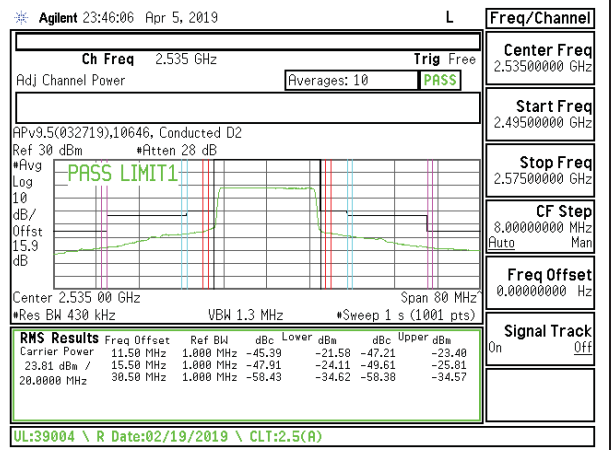

LTE B7 15MHz QPSK High Channel RB75-0

LTE B7 15MHz 16QAM High Channel RB75-0

LTE B7 20MHz QPSK Low Channel RB1-0

LTE B7 20MHz 16QAM Low Channel RB1-0

LTE B7 20MHz QPSK Low Channel RB1-99

LTE B7 20MHz 16QAM Low Channel RB1-99

LTE B7 20MHz QPSK Low Channel RB100-0

LTE B7 20MHz 16QAM Low Channel RB100-0

LTE B7 20MHz QPSK Middle Channel RB1-0

LTE B7 20MHz 16QAM Middle Channel RB1-0

LTE B7 20MHz QPSK Middle Channel RB1-99

LTE B7 20MHz 16QAM Middle Channel RB1-99

LTE B7 20MHz QPSK Middle Channel RB100-0

LTE B7 20MHz 16QAM Middle Channel RB100-0

LTE B7 20MHz QPSK High Channel RB1-0

LTE B7 20MHz 16QAM High Channel RB1-0

LTE B7 20MHz QPSK High Channel RB1-99

LTE B7 20MHz 16QAM High Channel RB1-99

LTE B7 20MHz QPSK High Channel RB100-0

LTE B7 20MHz 16QAM High Channel RB100-0

8.2.4. LTE BAND 12 ADJACENT CHANNEL POWER

LTE B12 1.4MHz QPSK Mid Channel RB1-0

LTE B12 1.4MHz 16QAM Mid Channel RB1-0

LTE B12 1.4MHz QPSK Mid Channel RB1-5