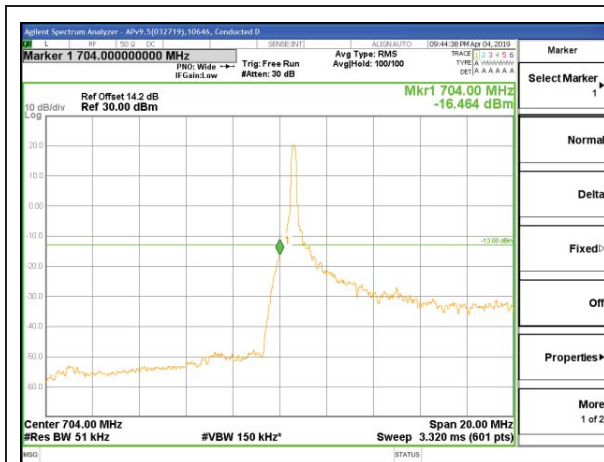

LTE B17 10MHz 16QAM Low Channel RB1-0