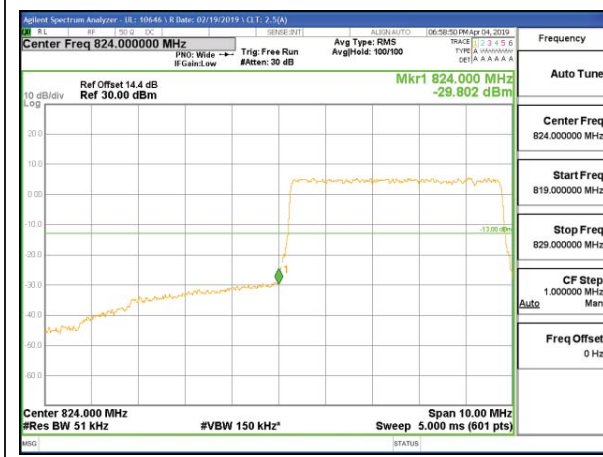

LTE B5 3MHz QPSK High Channel RB15-0

LTE B5 3MHz 16QAM Low Channel RB1-0

LTE B5 3MHz 16QAM High Channel RB1-14

LTE B5 3MHz 16QAM Low Channel RB15-0

LTE B5 3MHz 16QAM High Channel RB15-0

LTE B5 5MHz QPSK Low Channel RB1-0

LTE B5 5MHz QPSK High Channel RB1-24

LTE B5 5MHz QPSK Low Channel RB25-0

LTE B5 5MHz QPSK High Channel RB25-0

LTE B5 5MHz 16QAM Low Channel RB1-0

LTE B5 5MHz 16QAM High Channel RB1-24

LTE B5 5MHz 16QAM Low Channel RB25-0

LTE B5 5MHz 16QAM High Channel RB25-0

LTE B5 10MHz QPSK Low Channel RB1-0

LTE B5 10MHz QPSK High Channel RB1-49

LTE B5 10MHz QPSK Low Channel RB50-0

LTE B5 10MHz QPSK High Channel RB50-0

LTE B5 10MHz 16QAM Low Channel RB1-0