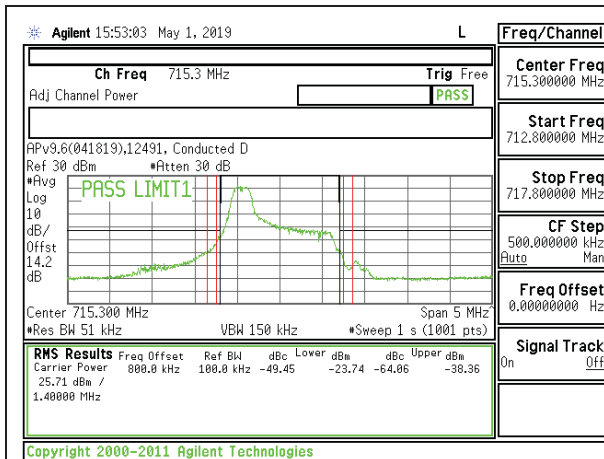

LTE B7 20MHz QPSK Middle Channel RB100-0

LTE B7 20MHz 16QAM Middle Channel RB100-0

LTE B7 20MHz QPSK High Channel RB1-0

LTE B7 20MHz 16QAM High Channel RB1-0

LTE B7 20MHz QPSK High Channel RB1-99

LTE B7 20MHz 16QAM High Channel RB1-99

LTE B7 20MHz QPSK High Channel RB100-0

LTE B7 20MHz 16QAM High Channel RB100-0

8.2.4. LTE BAND 12 ADJACENT CHANNEL POWER

LTE B12 1.4MHz QPSK Mid Channel RB1-0

LTE B12 1.4MHz 16QAM Mid Channel RB1-0

LTE B12 1.4MHz QPSK Mid Channel RB1-5

LTE B12 1.4MHz 16QAM Mid Channel RB1-5

LTE B12 1.4MHz QPSK Mid Channel RB6-0

LTE B12 1.4MHz 16QAM Mid Channel RB6-0

LTE B12 1.4MHz QPSK High Channel RB1-0

LTE B12 1.4MHz 16QAM High Channel RB1-0

LTE B12 1.4MHz QPSK High Channel RB1-5