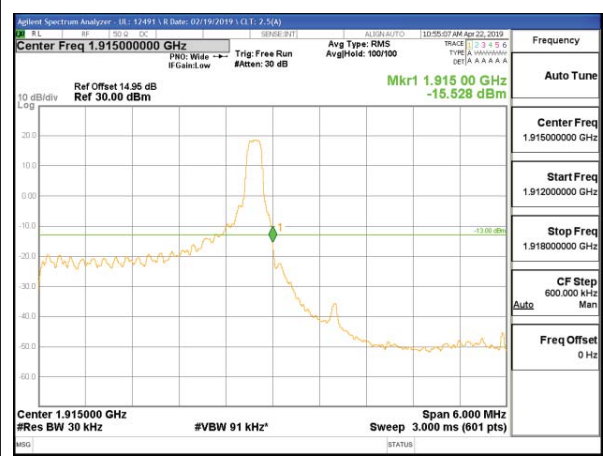

LTE B25 1.4MHz 16QAM Low Channel RB1-0

LTE B25 1.4MHz 16QAM High Channel RB1-5

LTE B25 1.4MHz 16QAM Low Channel RB6-0

LTE B25 1.4MHz 16QAM High Channel RB6-0

LTE B25 3MHz QPSK Low Channel RB1-0

LTE B25 3MHz QPSK High Channel RB1-14