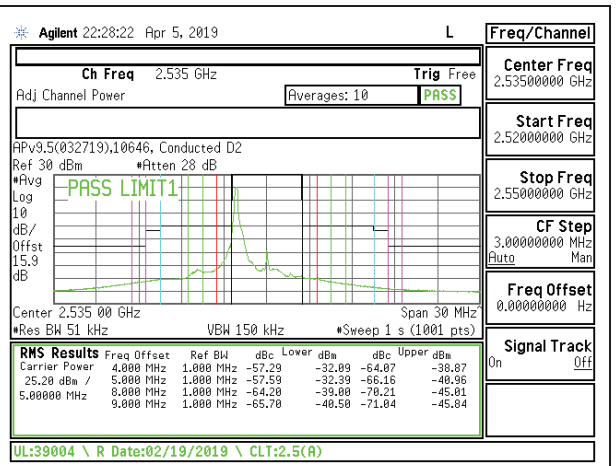

LTE B5 5MHz 16QAM High Channel RB25-0

LTE B5 10MHz QPSK Low Channel RB1-0

LTE B5 10MHz QPSK High Channel RB1-49

LTE B5 10MHz QPSK Low Channel RB50-0

LTE B5 10MHz QPSK High Channel RB50-0

LTE B5 10MHz 16QAM Low Channel RB1-0

LTE B5 10MHz 16QAM High Channel RB1-49

8.2.3. LTE BAND 7 ADJACENT CHANNEL POWER

LTE B7 5MHz QPSK Middle Channel RB1-0

LTE B7 5MHz 16QAM Middle Channel RB1-0

LTE B7 5MHz QPSK Middle Channel RB1-24

LTE B7 5MHz 16QAM Middle Channel RB1-24

LTE B7 5MHz QPSK Middle Channel RB25-0

LTE B7 5MHz 16QAM Middle Channel RB25-0

LTE B7 5MHz QPSK High Channel RB1-0

LTE B7 5MHz 16QAM High Channel RB1-0

LTE B7 5MHz QPSK High Channel RB1-24

LTE B7 5MHz 16QAM High Channel RB1-24