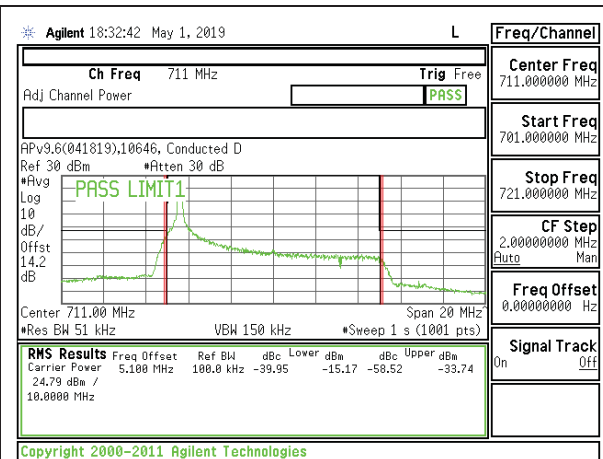

LTE B12 10MHz 16QAM Low Channel RB1-49

LTE B12 10MHz QPSK Low Channel RB50-0

LTE B12 10MHz 16QAM Low Channel RB50-0

LTE B12 10MHz QPSK Mid Channel RB1-0

LTE B12 10MHz 16QAM Mid Channel RB1-0

LTE B12 10MHz QPSK Mid Channel RB1-49

LTE B12 10MHz 16QAM Mid Channel RB1-49

LTE B12 10MHz QPSK Mid Channel RB50-0

LTE B12 10MHz 16QAM Mid Channel RB50-0

LTE B12 10MHz QPSK High Channel RB1-0

LTE B12 10MHz 16QAM High Channel RB1-0

LTE B12 10MHz QPSK High Channel RB1-49

LTE B12 10MHz 16QAM High Channel RB1-49

LTE B12 10MHz QPSK High Channel RB50-0

LTE B12 10MHz 16QAM High Channel RB50-0

8.2.5. LTE BAND 13 ADJACENT CHANNEL POWER

LTE B13 5MHz 16QAM Low Channel RB1-0

LTE B13 5MHz 16QAM High Channel RB1-24