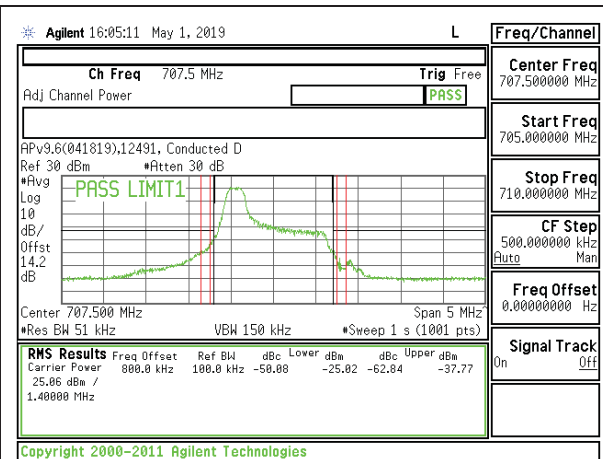

LTE B7 20MHz QPSK Middle Channel RB100-0

LTE B7 20MHz 16QAM Middle Channel RB100-0

LTE B7 20MHz QPSK High Channel RB1-0

LTE B7 20MHz 16QAM High Channel RB1-0

LTE B7 20MHz QPSK High Channel RB1-99

LTE B7 20MHz 16QAM High Channel RB1-99

LTE B7 20MHz QPSK High Channel RB100-0

LTE B7 20MHz 16QAM High Channel RB100-0

8.2.4. LTE BAND 12 ADJACENT CHANNEL POWER

LTE B12 1.4MHz QPSK Mid Channel RB1-0

LTE B12 1.4MHz 16QAM Mid Channel RB1-0

LTE B12 1.4MHz QPSK Mid Channel RB1-5

LTE B12 1.4MHz 16QAM Mid Channel RB1-5

LTE B12 1.4MHz QPSK Mid Channel RB6-0

LTE B12 1.4MHz 16QAM Mid Channel RB6-0

LTE B12 1.4MHz QPSK High Channel RB1-0

LTE B12 1.4MHz 16QAM High Channel RB1-0

LTE B12 1.4MHz QPSK High Channel RB1-5