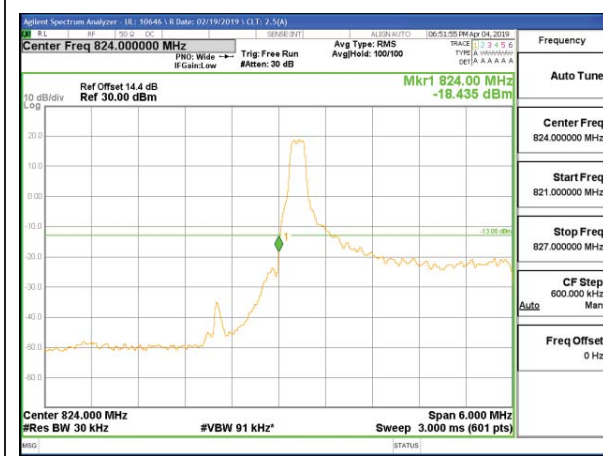

8.2.2. LTE BAND 5 BANDEDGE

LTE B5 1.4MHz QPSK Low Channel RB1-0

LTE B5 1.4MHz QPSK High Channel RB1-5

LTE B5 1.4MHz QPSK Low Channel RB6-0

LTE B5 1.4MHz QPSK High Channel RB6-0

LTE B5 1.4MHz 16QAM Low Channel RB1-0

LTE B5 1.4MHz 16QAM High Channel RB1-5

LTE B5 1.4MHz 16QAM Low Channel RB6-0

LTE B5 1.4MHz 16QAM High Channel RB6-0

LTE B5 3MHz QPSK Low Channel RB1-0

LTE B5 3MHz QPSK High Channel RB1-14

LTE B5 3MHz QPSK Low Channel RB15-0