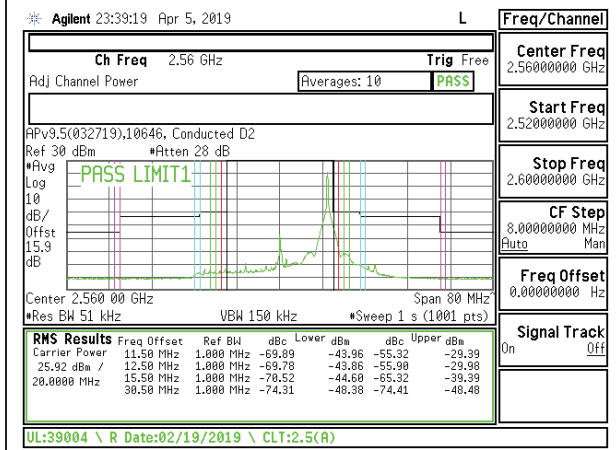

LTE B7 20MHz QPSK Low Channel RB100-0

LTE B7 20MHz 16QAM Low Channel RB100-0

LTE B7 20MHz QPSK Middle Channel RB1-0

LTE B7 20MHz 16QAM Middle Channel RB1-0

LTE B7 20MHz QPSK Middle Channel RB1-99

LTE B7 20MHz 16QAM Middle Channel RB1-99

LTE B7 20MHz QPSK Middle Channel RB100-0

LTE B7 20MHz 16QAM Middle Channel RB100-0

LTE B7 20MHz QPSK High Channel RB1-0

LTE B7 20MHz 16QAM High Channel RB1-0

LTE B7 20MHz QPSK High Channel RB1-99

LTE B7 20MHz 16QAM High Channel RB1-99

LTE B7 20MHz QPSK High Channel RB100-0

LTE B7 20MHz 16QAM High Channel RB100-0

8.2.4. LTE BAND 12 ADJACENT CHANNEL POWER

LTE B12 1.4MHz QPSK Mid Channel RB1-0

LTE B12 1.4MHz 16QAM Mid Channel RB1-0

LTE B12 1.4MHz QPSK Mid Channel RB1-5