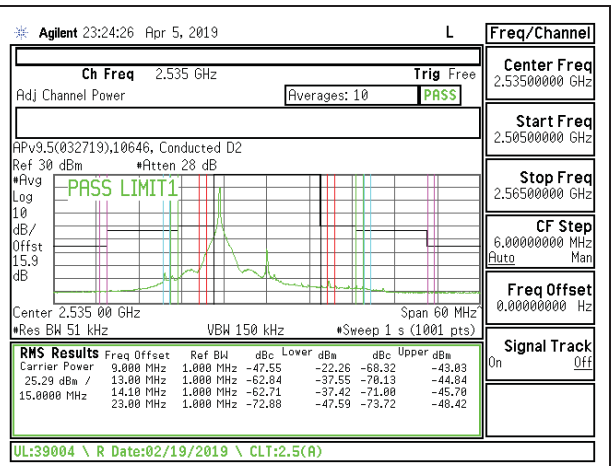

LTE B7 10MHz QPSK Middle Channel RB50-0

LTE B7 10MHz 16QAM Middle Channel RB50-0

LTE B7 10MHz QPSK High Channel RB1-0

LTE B7 10MHz 16QAM High Channel RB1-0

LTE B7 10MHz QPSK High Channel RB1-49

LTE B7 10MHz 16QAM High Channel RB1-49

LTE B7 10MHz QPSK High Channel RB50-0

LTE B7 10MHz 16QAM High Channel RB50-0

LTE B7 15MHz QPSK Low Channel RB1-0

LTE B7 15MHz 16QAM Low Channel RB1-0

LTE B7 15MHz QPSK Low Channel RB1-74

LTE B7 15MHz 16QAM Low Channel RB1-74

LTE B7 15MHz QPSK Low Channel RB75-0

LTE B7 15MHz 16QAM Low Channel RB75-0

LTE B7 15MHz QPSK Middle Channel RB1-0

LTE B7 15MHz 16QAM Middle Channel RB1-0

LTE B7 15MHz QPSK Middle Channel RB1-74

LTE B7 15MHz 16QAM Middle Channel RB1-74