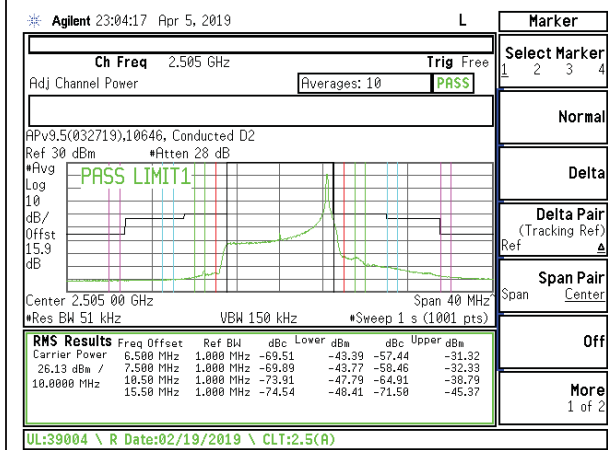

LTE B7 5MHz QPSK Middle Channel RB25-0

LTE B7 5MHz 16QAM Middle Channel RB25-0

LTE B7 5MHz QPSK High Channel RB1-0

LTE B7 5MHz 16QAM High Channel RB1-0

LTE B7 5MHz QPSK High Channel RB1-24

LTE B7 5MHz 16QAM High Channel RB1-24

LTE B7 5MHz QPSK High Channel RB25-0

LTE B7 5MHz 16QAM High Channel RB25-0

LTE B7 10MHz QPSK Low Channel RB1-0

LTE B7 10MHz 16QAM Low Channel RB1-0

LTE B7 10MHz QPSK Low Channel RB1-49

LTE B7 10MHz 16QAM Low Channel RB1-49

LTE B7 10MHz QPSK Low Channel RB50-0

LTE B7 10MHz 16QAM Low Channel RB50-0

LTE B7 10MHz QPSK Middle Channel RB1-0

LTE B7 10MHz 16QAM Middle Channel RB1-0

LTE B7 10MHz QPSK Middle Channel RB1-49

LTE B7 10MHz 16QAM Middle Channel RB1-49

LTE B7 10MHz QPSK Middle Channel RB50-0

LTE B7 10MHz 16QAM Middle Channel RB50-0

LTE B7 10MHz QPSK High Channel RB1-0

LTE B7 10MHz 16QAM High Channel RB1-0

LTE B7 10MHz QPSK High Channel RB1-49

LTE B7 10MHz 16QAM High Channel RB1-49