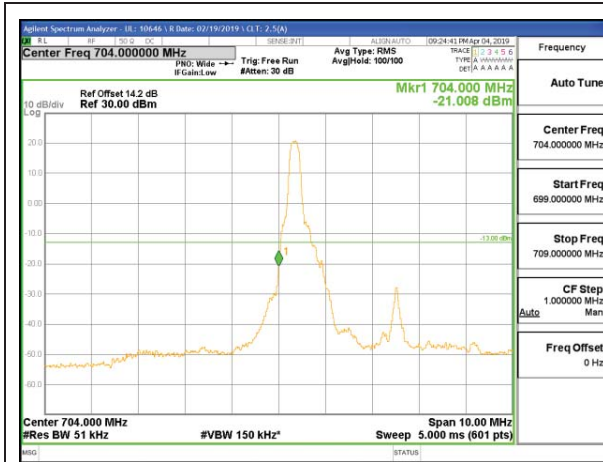

8.2.6. LTE BAND 17 BANDEDGE

LTE B17 5MHz QPSK Low Channel RB1-0