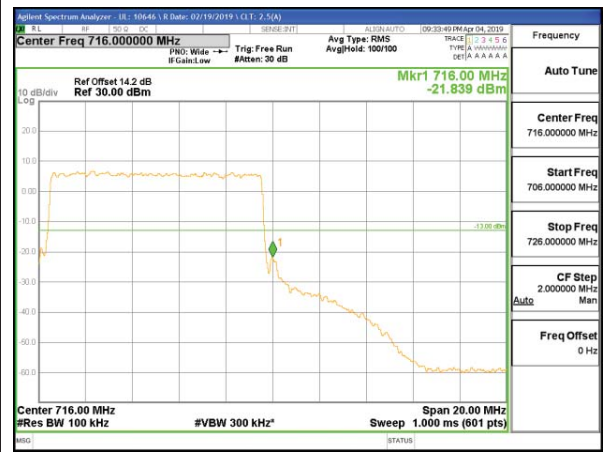

LTE B17 10MHz QPSK High Channel RB50-0