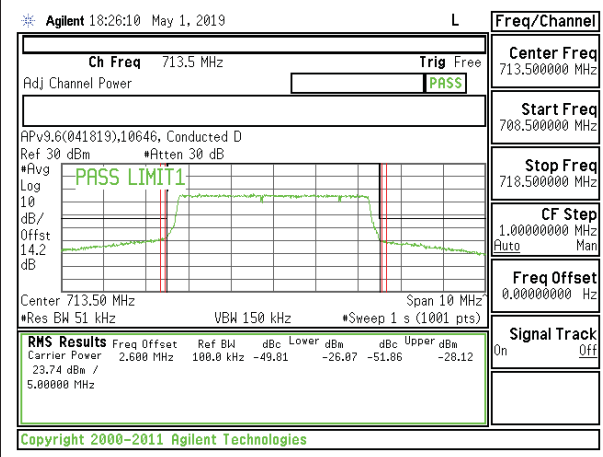

LTE B12 5MHz 16QAM Mid Channel RB1-24

LTE B12 5MHz QPSK Mid Channel RB25-0

LTE B12 5MHz 16QAM Mid Channel RB25-0

LTE B12 5MHz QPSK High Channel RB1-0

LTE B12 5MHz 16QAM High Channel RB1-0

LTE B12 5MHz QPSK High Channel RB1-24

LTE B12 5MHz 16QAM High Channel RB1-24

LTE B12 5MHz QPSK High Channel RB25-0

LTE B12 5MHz 16QAM High Channel RB25-0

LTE B12 10MHz QPSK Low Channel RB1-0

LTE B12 10MHz 16QAM Low Channel RB1-0

LTE B12 10MHz QPSK Low Channel RB1-49