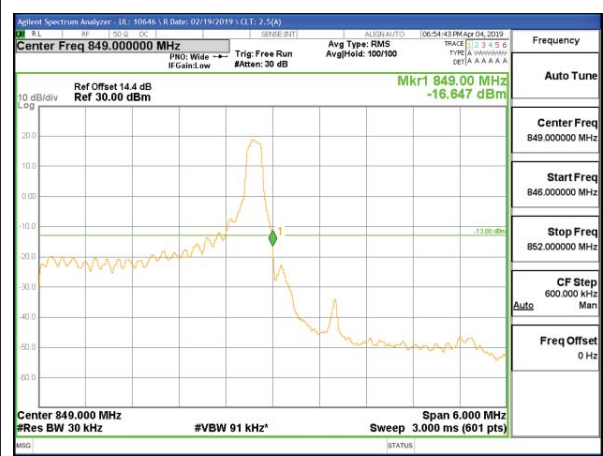

8.2.2. LTE BAND 5 BANDEDGE

LTE B5 1.4MHz QPSK Low Channel RB1-0

LTE B5 1.4MHz QPSK High Channel RB1-5

LTE B5 1.4MHz QPSK Low Channel RB6-0

LTE B5 1.4MHz QPSK High Channel RB6-0

LTE B5 1.4MHz 16QAM Low Channel RB1-0

LTE B5 1.4MHz 16QAM High Channel RB1-5

LTE B5 1.4MHz 16QAM Low Channel RB6-0

LTE B5 1.4MHz 16QAM High Channel RB6-0

LTE B5 3MHz QPSK Low Channel RB1-0

LTE B5 3MHz QPSK High Channel RB1-14

LTE B5 3MHz QPSK Low Channel RB15-0

LTE B5 3MHz QPSK High Channel RB15-0

LTE B5 3MHz 16QAM Low Channel RB1-0

LTE B5 3MHz 16QAM High Channel RB1-14

LTE B5 3MHz 16QAM Low Channel RB15-0

LTE B5 3MHz 16QAM High Channel RB15-0

LTE B5 5MHz QPSK Low Channel RB1-0