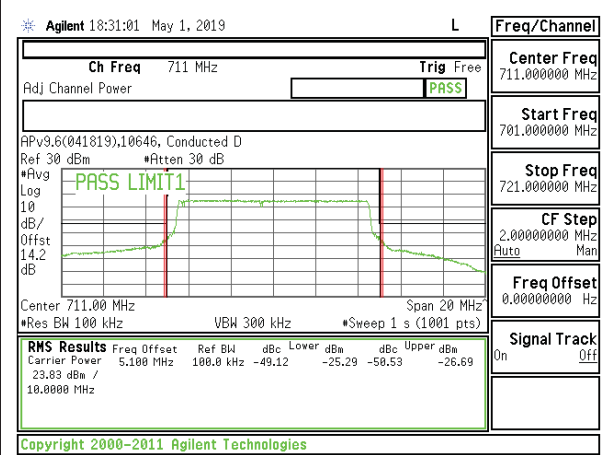

LTE B12 10MHz 16QAM Mid Channel RB1-49

LTE B12 10MHz QPSK Mid Channel RB50-0

LTE B12 10MHz 16QAM Mid Channel RB50-0

LTE B12 10MHz QPSK High Channel RB1-0

LTE B12 10MHz 16QAM High Channel RB1-0

LTE B12 10MHz QPSK High Channel RB1-49

LTE B12 10MHz 16QAM High Channel RB1-49

LTE B12 10MHz QPSK High Channel RB50-0

LTE B12 10MHz 16QAM High Channel RB50-0

8.2.5. LTE BAND 13 ADJACENT CHANNEL POWER

LTE B13 5MHz 16QAM Low Channel RB1-0

LTE B13 5MHz 16QAM High Channel RB1-24