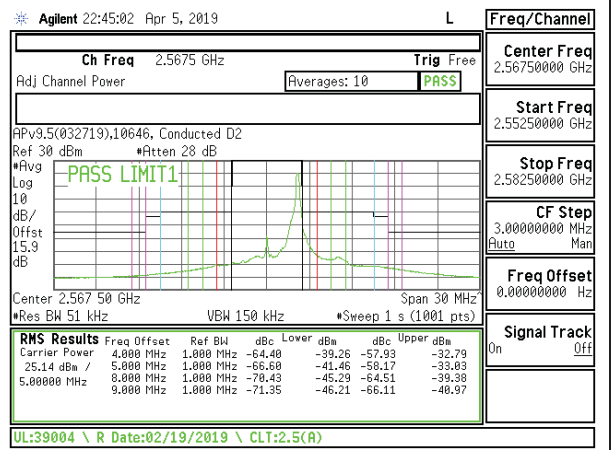

LTE B5 10MHz 16QAM High Channel RB1-49

8.2.3. LTE BAND 7 ADJACENT CHANNEL POWER

LTE B7 5MHz QPSK Middle Channel RB1-0

LTE B7 5MHz 16QAM Middle Channel RB1-0

LTE B7 5MHz QPSK Middle Channel RB1-24

LTE B7 5MHz 16QAM Middle Channel RB1-24

LTE B7 5MHz QPSK Middle Channel RB25-0

LTE B7 5MHz 16QAM Middle Channel RB25-0

LTE B7 5MHz QPSK High Channel RB1-0

LTE B7 5MHz 16QAM High Channel RB1-0

LTE B7 5MHz QPSK High Channel RB1-24

LTE B7 5MHz 16QAM High Channel RB1-24

LTE B7 5MHz QPSK High Channel RB25-0

LTE B7 5MHz 16QAM High Channel RB25-0

LTE B7 10MHz QPSK Low Channel RB1-0

LTE B7 10MHz 16QAM Low Channel RB1-0

LTE B7 10MHz QPSK Low Channel RB1-49

LTE B7 10MHz 16QAM Low Channel RB1-49