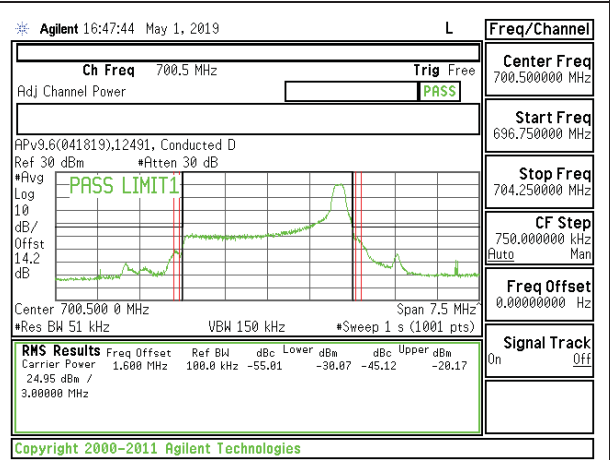

LTE B12 1.4MHz 16QAM High Channel RB1-5

LTE B12 1.4MHz QPSK High Channel RB6-0

LTE B12 1.4MHz 16QAM High Channel RB6-0

LTE B12 3MHz QPSK Low Channel RB1-0

LTE B12 3MHz 16QAM Low Channel RB1-0

LTE B12 3MHz QPSK Low Channel RB1-14