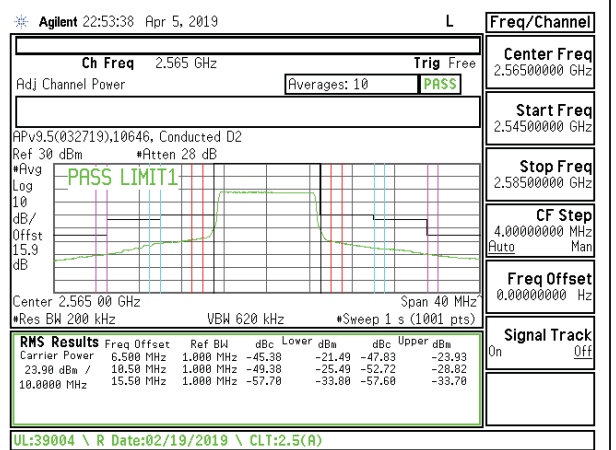

LTE B7 10MHz QPSK Low Channel RB50-0

LTE B7 10MHz 16QAM Low Channel RB50-0

LTE B7 10MHz QPSK Middle Channel RB1-0

LTE B7 10MHz 16QAM Middle Channel RB1-0

LTE B7 10MHz QPSK Middle Channel RB1-49

LTE B7 10MHz 16QAM Middle Channel RB1-49

LTE B7 10MHz QPSK Middle Channel RB50-0

LTE B7 10MHz 16QAM Middle Channel RB50-0

LTE B7 10MHz QPSK High Channel RB1-0

LTE B7 10MHz 16QAM High Channel RB1-0

LTE B7 10MHz QPSK High Channel RB1-49

LTE B7 10MHz 16QAM High Channel RB1-49

LTE B7 10MHz QPSK High Channel RB50-0

LTE B7 10MHz 16QAM High Channel RB50-0

LTE B7 15MHz QPSK Low Channel RB1-0

LTE B7 15MHz 16QAM Low Channel RB1-0

LTE B7 15MHz QPSK Low Channel RB1-74

LTE B7 15MHz 16QAM Low Channel RB1-74