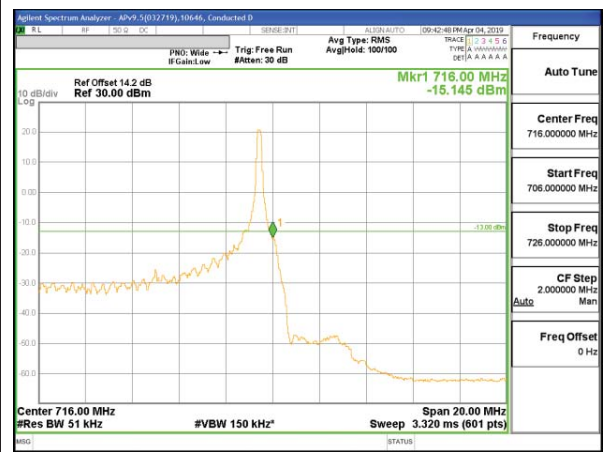

LTE B17 5MHz QPSK High Channel RB25-0

LTE B17 5MHz 16QAM Low Channel RB1-0

LTE B17 5MHz 16QAM High Channel RB1-24

LTE B17 5MHz 16QAM Low Channel RB25-0

LTE B17 5MHz 16QAM High Channel RB25-0

LTE B17 10MHz QPSK Low Channel RB1-0