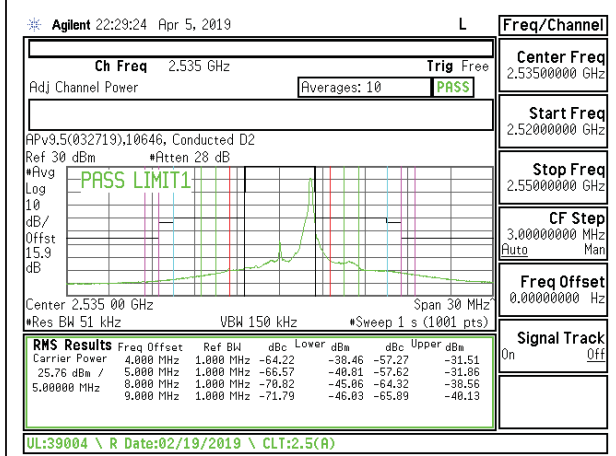

LTE B5 5MHz 16QAM High Channel RB25-0

LTE B5 10MHz QPSK Low Channel RB1-0

LTE B5 10MHz QPSK High Channel RB1-49

LTE B5 10MHz QPSK Low Channel RB50-0

LTE B5 10MHz QPSK High Channel RB50-0

LTE B5 10MHz 16QAM Low Channel RB1-0

LTE B5 10MHz 16QAM High Channel RB1-49

8.2.3. LTE BAND 7 ADJACENT CHANNEL POWER

LTE B7 5MHz QPSK Middle Channel RB1-0

LTE B7 5MHz 16QAM Middle Channel RB1-0

LTE B7 5MHz QPSK Middle Channel RB1-24

LTE B7 5MHz 16QAM Middle Channel RB1-24

LTE B7 5MHz QPSK Middle Channel RB25-0

LTE B7 5MHz 16QAM Middle Channel RB25-0

LTE B7 5MHz QPSK High Channel RB1-0

LTE B7 5MHz 16QAM High Channel RB1-0

LTE B7 5MHz QPSK High Channel RB1-24

LTE B7 5MHz 16QAM High Channel RB1-24

LTE B7 5MHz QPSK High Channel RB25-0

LTE B7 5MHz 16QAM High Channel RB25-0

LTE B7 10MHz QPSK Low Channel RB1-0

LTE B7 10MHz 16QAM Low Channel RB1-0

LTE B7 10MHz QPSK Low Channel RB1-49

LTE B7 10MHz 16QAM Low Channel RB1-49