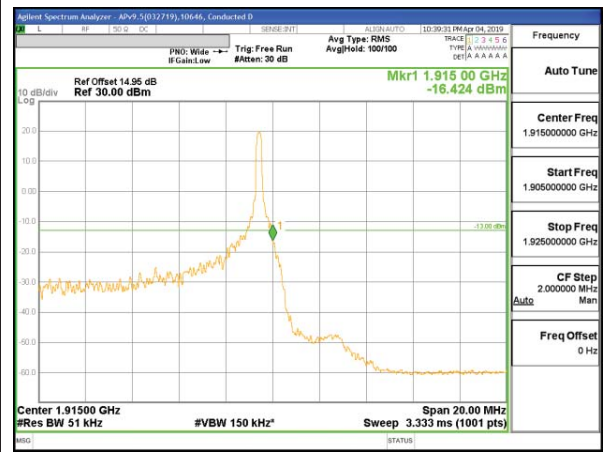

LTE B25 10MHz 16QAM High Channel RB1-49