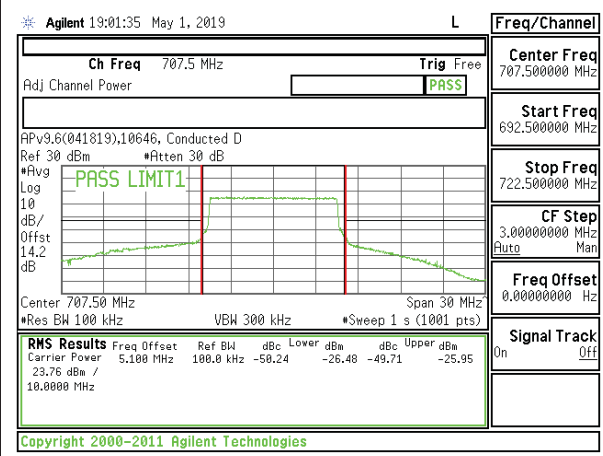

LTE B12 10MHz 16QAM Mid Channel RB50-0