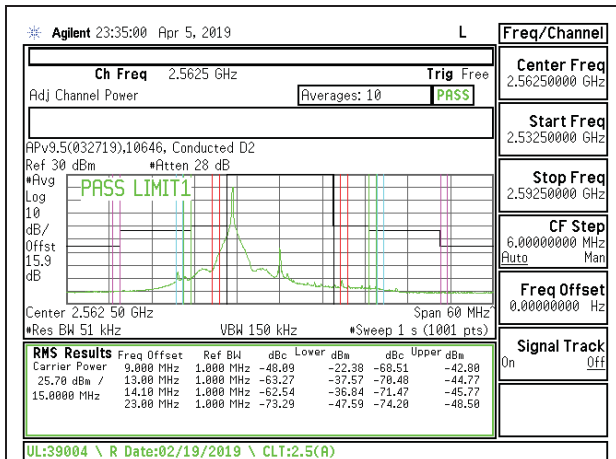

LTE B7 10MHz QPSK High Channel RB50-0

LTE B7 10MHz 16QAM High Channel RB50-0

LTE B7 15MHz QPSK Low Channel RB1-0

LTE B7 15MHz 16QAM Low Channel RB1-0

LTE B7 15MHz QPSK Low Channel RB1-74

LTE B7 15MHz 16QAM Low Channel RB1-74

LTE B7 15MHz QPSK Low Channel RB75-0

LTE B7 15MHz 16QAM Low Channel RB75-0

LTE B7 15MHz QPSK Middle Channel RB1-0

LTE B7 15MHz 16QAM Middle Channel RB1-0

LTE B7 15MHz QPSK Middle Channel RB1-74

LTE B7 15MHz 16QAM Middle Channel RB1-74

LTE B7 15MHz QPSK Middle Channel RB75-0

LTE B7 15MHz 16QAM Middle Channel RB75-0

LTE B7 15MHz QPSK High Channel RB1-0

LTE B7 15MHz 16QAM High Channel RB1-0

LTE B7 15MHz QPSK High Channel RB1-74

LTE B7 15MHz 16QAM High Channel RB1-74

LTE B7 15MHz QPSK High Channel RB75-0

LTE B7 15MHz 16QAM High Channel RB75-0

LTE B7 20MHz QPSK Low Channel RB1-0

LTE B7 20MHz 16QAM Low Channel RB1-0

LTE B7 20MHz QPSK Low Channel RB1-99

LTE B7 20MHz 16QAM Low Channel RB1-99