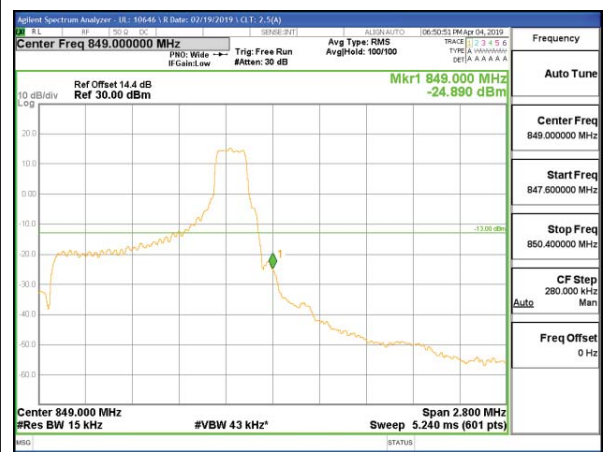

8.2.2. LTE BAND 5 BANDEDGE

LTE B5 1.4MHz QPSK Low Channel RB1-0

LTE B5 1.4MHz QPSK High Channel RB1-5

LTE B5 1.4MHz QPSK Low Channel RB6-0

LTE B5 1.4MHz QPSK High Channel RB6-0

LTE B5 1.4MHz 16QAM Low Channel RB1-0

LTE B5 1.4MHz 16QAM High Channel RB1-5

LTE B5 1.4MHz 16QAM Low Channel RB6-0

LTE B5 1.4MHz 16QAM High Channel RB6-0

LTE B5 3MHz QPSK Low Channel RB1-0

LTE B5 3MHz QPSK High Channel RB1-14

LTE B5 3MHz QPSK Low Channel RB15-0