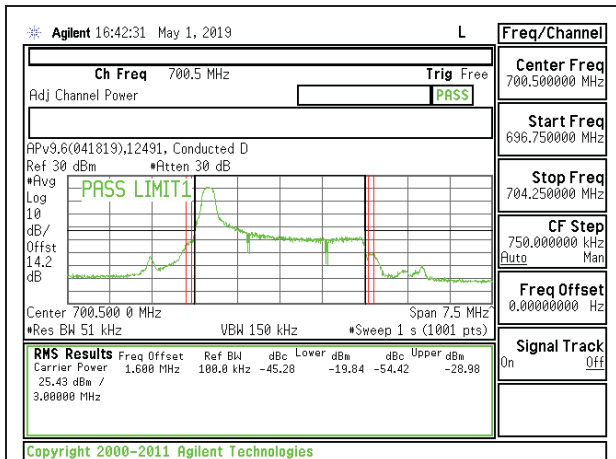

LTE B7 20MHz QPSK High Channel RB100-0

LTE B7 20MHz 16QAM High Channel RB100-0

8.2.4. LTE BAND 12 ADJACENT CHANNEL POWER

LTE B12 1.4MHz QPSK Mid Channel RB1-0

LTE B12 1.4MHz 16QAM Mid Channel RB1-0

LTE B12 1.4MHz QPSK Mid Channel RB1-5

LTE B12 1.4MHz 16QAM Mid Channel RB1-5

LTE B12 1.4MHz QPSK Mid Channel RB6-0

LTE B12 1.4MHz 16QAM Mid Channel RB6-0

LTE B12 1.4MHz QPSK High Channel RB1-0

LTE B12 1.4MHz 16QAM High Channel RB1-0

LTE B12 1.4MHz QPSK High Channel RB1-5

LTE B12 1.4MHz 16QAM High Channel RB1-5

LTE B12 1.4MHz QPSK High Channel RB6-0

LTE B12 1.4MHz 16QAM High Channel RB6-0

LTE B12 3MHz QPSK Low Channel RB1-0

LTE B12 3MHz 16QAM Low Channel RB1-0

LTE B12 3MHz QPSK Low Channel RB1-14