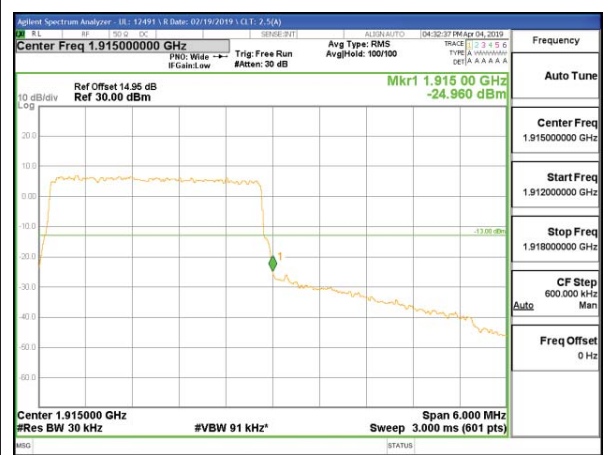

LTE B25 3MHz QPSK High Channel RB15-0