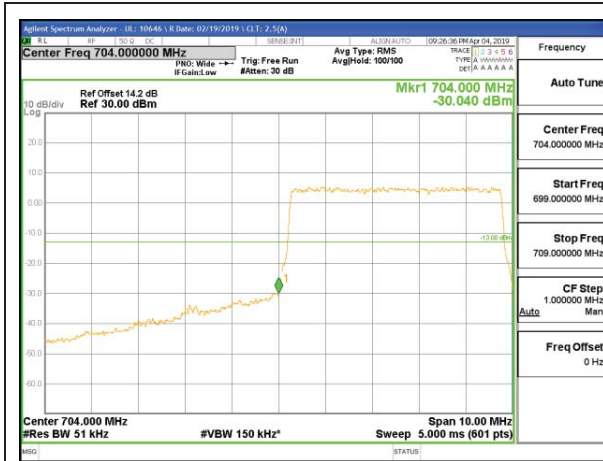

LTE B17 5MHz 16QAM Low Channel RB25-0