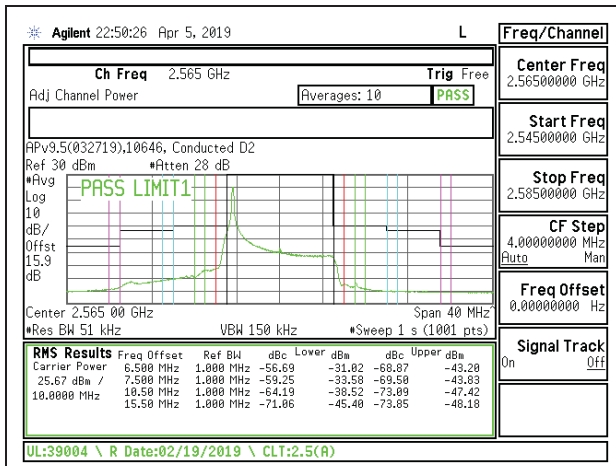

LTE B7 5MHz QPSK High Channel RB25-0

LTE B7 5MHz 16QAM High Channel RB25-0

LTE B7 10MHz QPSK Low Channel RB1-0

LTE B7 10MHz 16QAM Low Channel RB1-0

LTE B7 10MHz QPSK Low Channel RB1-49

LTE B7 10MHz 16QAM Low Channel RB1-49

LTE B7 10MHz QPSK Low Channel RB50-0

LTE B7 10MHz 16QAM Low Channel RB50-0

LTE B7 10MHz QPSK Middle Channel RB1-0

LTE B7 10MHz 16QAM Middle Channel RB1-0

LTE B7 10MHz QPSK Middle Channel RB1-49

LTE B7 10MHz 16QAM Middle Channel RB1-49

LTE B7 10MHz QPSK Middle Channel RB50-0

LTE B7 10MHz 16QAM Middle Channel RB50-0

LTE B7 10MHz QPSK High Channel RB1-0

LTE B7 10MHz 16QAM High Channel RB1-0

LTE B7 10MHz QPSK High Channel RB1-49

LTE B7 10MHz 16QAM High Channel RB1-49