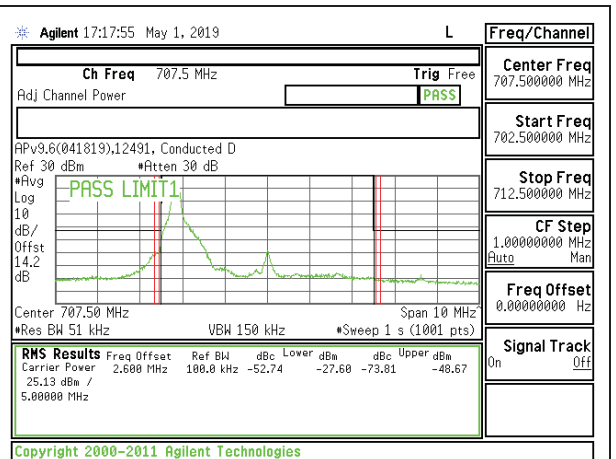

LTE B12 5MHz 16QAM Low Channel RB1-24

LTE B12 5MHz QPSK Low Channel RB25-0

LTE B12 5MHz 16QAM Low Channel RB25-0

LTE B12 5MHz QPSK Mid Channel RB1-0

LTE B12 5MHz 16QAM Mid Channel RB1-0

LTE B12 5MHz QPSK Mid Channel RB1-24