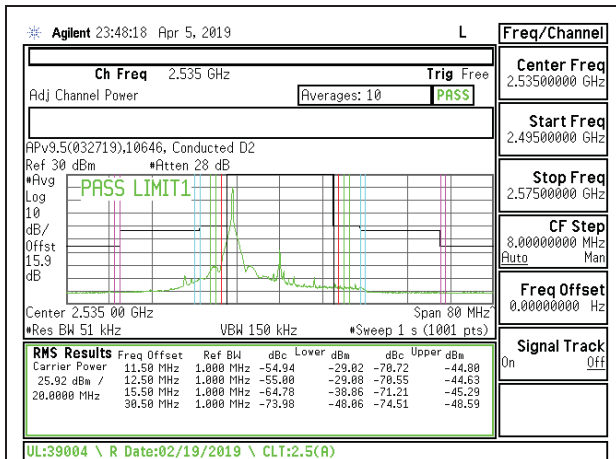

LTE B7 15MHz QPSK Middle Channel RB75-0

LTE B7 15MHz 16QAM Middle Channel RB75-0

LTE B7 15MHz QPSK High Channel RB1-0

LTE B7 15MHz 16QAM High Channel RB1-0

LTE B7 15MHz QPSK High Channel RB1-74

LTE B7 15MHz 16QAM High Channel RB1-74

LTE B7 15MHz QPSK High Channel RB75-0

LTE B7 15MHz 16QAM High Channel RB75-0

LTE B7 20MHz QPSK Low Channel RB1-0

LTE B7 20MHz 16QAM Low Channel RB1-0

LTE B7 20MHz QPSK Low Channel RB1-99

LTE B7 20MHz 16QAM Low Channel RB1-99

LTE B7 20MHz QPSK Low Channel RB100-0

LTE B7 20MHz 16QAM Low Channel RB100-0

LTE B7 20MHz QPSK Middle Channel RB1-0

LTE B7 20MHz 16QAM Middle Channel RB1-0

LTE B7 20MHz QPSK Middle Channel RB1-99

LTE B7 20MHz 16QAM Middle Channel RB1-99

LTE B7 20MHz QPSK Middle Channel RB100-0

LTE B7 20MHz 16QAM Middle Channel RB100-0

LTE B7 20MHz QPSK High Channel RB1-0

LTE B7 20MHz 16QAM High Channel RB1-0

LTE B7 20MHz QPSK High Channel RB1-99

LTE B7 20MHz 16QAM High Channel RB1-99