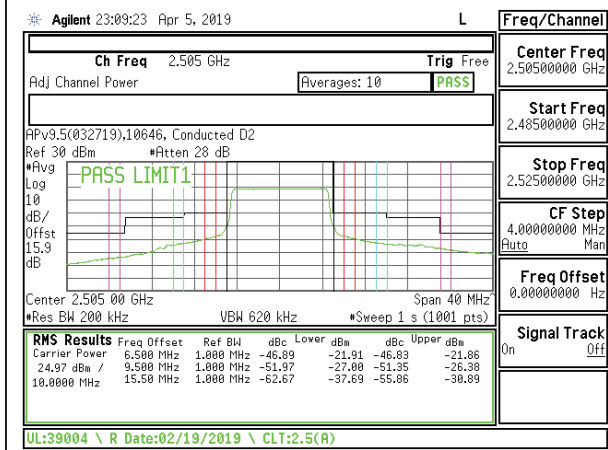

LTE B7 5MHz QPSK Middle Channel RB25-0

LTE B7 5MHz 16QAM Middle Channel RB25-0

LTE B7 5MHz QPSK High Channel RB1-0

LTE B7 5MHz 16QAM High Channel RB1-0

LTE B7 5MHz QPSK High Channel RB1-24

LTE B7 5MHz 16QAM High Channel RB1-24

LTE B7 5MHz QPSK High Channel RB25-0

LTE B7 5MHz 16QAM High Channel RB25-0

LTE B7 10MHz QPSK Low Channel RB1-0

LTE B7 10MHz 16QAM Low Channel RB1-0

LTE B7 10MHz QPSK Low Channel RB1-49

LTE B7 10MHz 16QAM Low Channel RB1-49

LTE B7 10MHz QPSK Low Channel RB50-0

LTE B7 10MHz 16QAM Low Channel RB50-0

LTE B7 10MHz QPSK Middle Channel RB1-0

LTE B7 10MHz 16QAM Middle Channel RB1-0

LTE B7 10MHz QPSK Middle Channel RB1-49

LTE B7 10MHz 16QAM Middle Channel RB1-49

LTE B7 10MHz QPSK Middle Channel RB50-0

LTE B7 10MHz 16QAM Middle Channel RB50-0

LTE B7 10MHz QPSK High Channel RB1-0

LTE B7 10MHz 16QAM High Channel RB1-0

LTE B7 10MHz QPSK High Channel RB1-49

LTE B7 10MHz 16QAM High Channel RB1-49