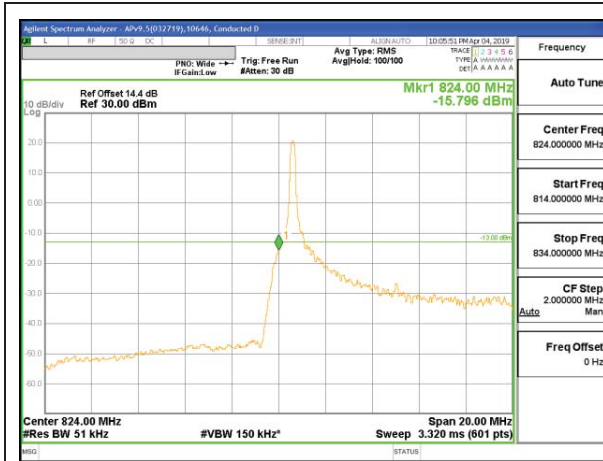

LTE B5 3MHz QPSK High Channel RB15-0

LTE B5 3MHz 16QAM Low Channel RB1-0

LTE B5 3MHz 16QAM High Channel RB1-14

LTE B5 3MHz 16QAM Low Channel RB15-0

LTE B5 3MHz 16QAM High Channel RB15-0

LTE B5 5MHz QPSK Low Channel RB1-0

LTE B5 5MHz QPSK High Channel RB1-24

LTE B5 5MHz QPSK Low Channel RB25-0

LTE B5 5MHz QPSK High Channel RB25-0

LTE B5 5MHz 16QAM Low Channel RB1-0

LTE B5 5MHz 16QAM High Channel RB1-24

LTE B5 5MHz 16QAM Low Channel RB25-0

LTE B5 5MHz 16QAM High Channel RB25-0

LTE B5 10MHz QPSK Low Channel RB1-0

LTE B5 10MHz QPSK High Channel RB1-49

LTE B5 10MHz QPSK Low Channel RB50-0

LTE B5 10MHz QPSK High Channel RB50-0

LTE B5 10MHz 16QAM Low Channel RB1-0