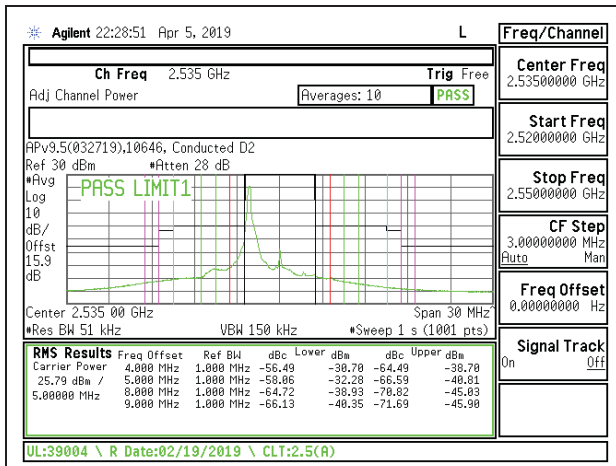

LTE B5 5MHz QPSK High Channel RB1-24

LTE B5 5MHz QPSK Low Channel RB25-0

LTE B5 5MHz QPSK High Channel RB25-0

LTE B5 5MHz 16QAM Low Channel RB1-0

LTE B5 5MHz 16QAM High Channel RB1-24

LTE B5 5MHz 16QAM Low Channel RB25-0

LTE B5 5MHz 16QAM High Channel RB25-0

LTE B5 10MHz QPSK Low Channel RB1-0

LTE B5 10MHz QPSK High Channel RB1-49

LTE B5 10MHz QPSK Low Channel RB50-0

LTE B5 10MHz QPSK High Channel RB50-0

LTE B5 10MHz 16QAM Low Channel RB1-0

LTE B5 10MHz 16QAM High Channel RB1-49

8.2.3. LTE BAND 7 ADJACENT CHANNEL POWER

LTE B7 5MHz QPSK Middle Channel RB1-0

LTE B7 5MHz 16QAM Middle Channel RB1-0

LTE B7 5MHz QPSK Middle Channel RB1-24

LTE B7 5MHz 16QAM Middle Channel RB1-24