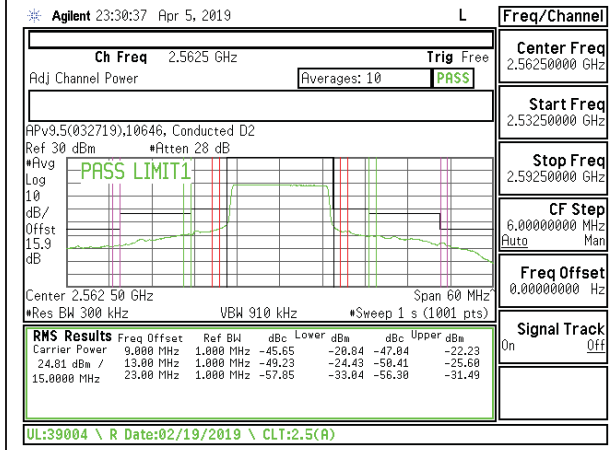

LTE B7 15MHz QPSK Low Channel RB75-0

LTE B7 15MHz 16QAM Low Channel RB75-0

LTE B7 15MHz QPSK Middle Channel RB1-0

LTE B7 15MHz 16QAM Middle Channel RB1-0

LTE B7 15MHz QPSK Middle Channel RB1-74

LTE B7 15MHz 16QAM Middle Channel RB1-74

LTE B7 15MHz QPSK Middle Channel RB75-0

LTE B7 15MHz 16QAM Middle Channel RB75-0

LTE B7 15MHz QPSK High Channel RB1-0

LTE B7 15MHz 16QAM High Channel RB1-0

LTE B7 15MHz QPSK High Channel RB1-74

LTE B7 15MHz 16QAM High Channel RB1-74

LTE B7 15MHz QPSK High Channel RB75-0

LTE B7 15MHz 16QAM High Channel RB75-0

LTE B7 20MHz QPSK Low Channel RB1-0

LTE B7 20MHz 16QAM Low Channel RB1-0

LTE B7 20MHz QPSK Low Channel RB1-99

LTE B7 20MHz 16QAM Low Channel RB1-99