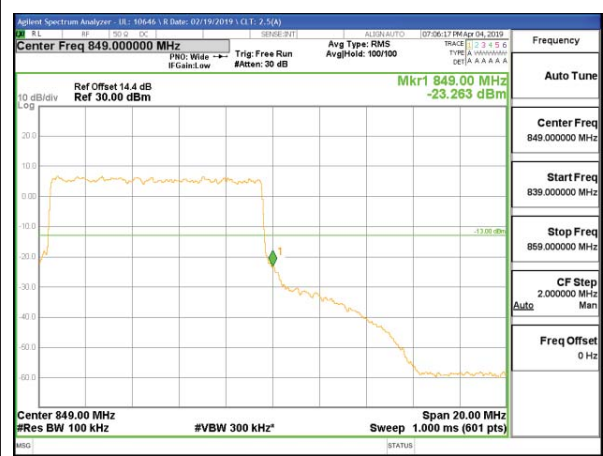

LTE B5 5MHz QPSK High Channel RB1-24

LTE B5 5MHz QPSK Low Channel RB25-0

LTE B5 5MHz QPSK High Channel RB25-0

LTE B5 5MHz 16QAM Low Channel RB1-0

LTE B5 5MHz 16QAM High Channel RB1-24

LTE B5 5MHz 16QAM Low Channel RB25-0

LTE B5 5MHz 16QAM High Channel RB25-0

LTE B5 10MHz QPSK Low Channel RB1-0

LTE B5 10MHz QPSK High Channel RB1-49

LTE B5 10MHz QPSK Low Channel RB50-0

LTE B5 10MHz QPSK High Channel RB50-0

LTE B5 10MHz 16QAM Low Channel RB1-0

LTE B5 10MHz 16QAM High Channel RB1-49

8.2.3. LTE BAND 7 ADJACENT CHANNEL POWER

LTE B7 5MHz QPSK Middle Channel RB1-0

LTE B7 5MHz 16QAM Middle Channel RB1-0

LTE B7 5MHz QPSK Middle Channel RB1-24

LTE B7 5MHz 16QAM Middle Channel RB1-24