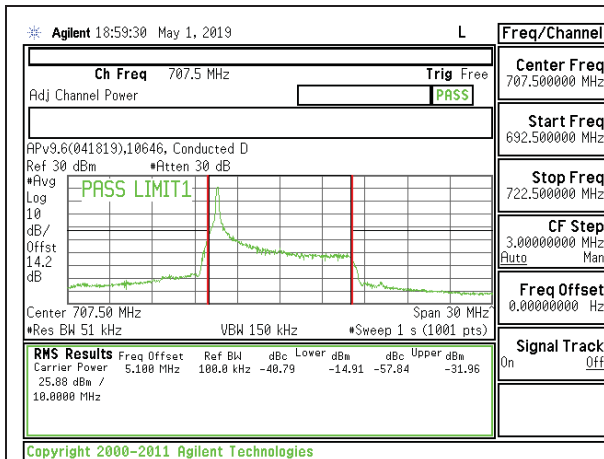

LTE B12 10MHz QPSK Mid Channel RB1-0