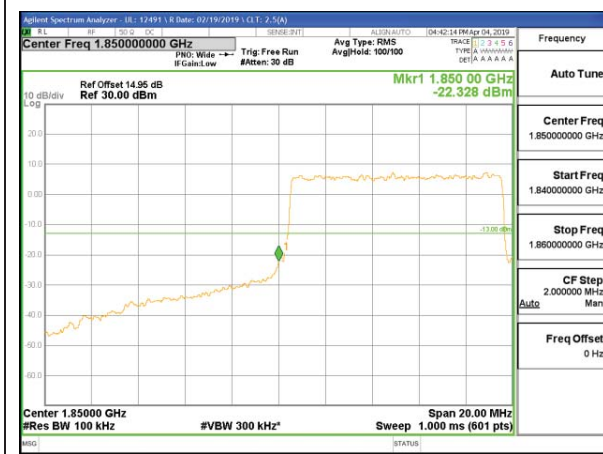

LTE B25 5MHz 16QAM Low Channel RB25-0

LTE B25 5MHz 16QAM High Channel RB25-0

LTE B25 10MHz QPSK Low Channel RB1-0

LTE B25 10MHz QPSK High Channel RB1-49

LTE B25 10MHz QPSK Low Channel RB50-0

LTE B25 10MHz QPSK High Channel RB50-0