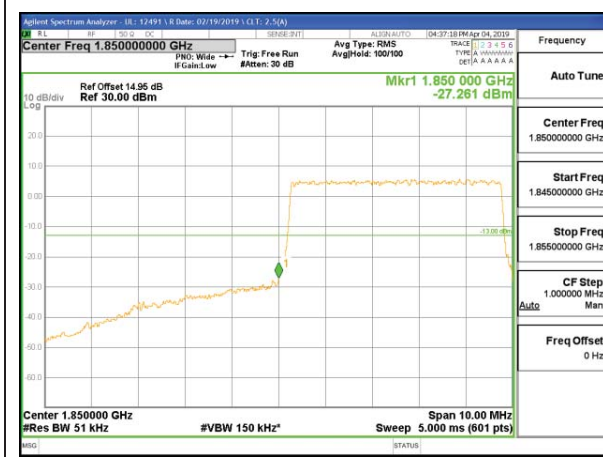

LTE B25 5MHz QPSK Low Channel RB1-0

LTE B25 5MHz QPSK High Channel RB1-24

LTE B25 5MHz QPSK Low Channel RB25-0

LTE B25 5MHz QPSK High Channel RB25-0

LTE B25 5MHz 16QAM Low Channel RB1-0

LTE B25 5MHz 16QAM High Channel RB1-24