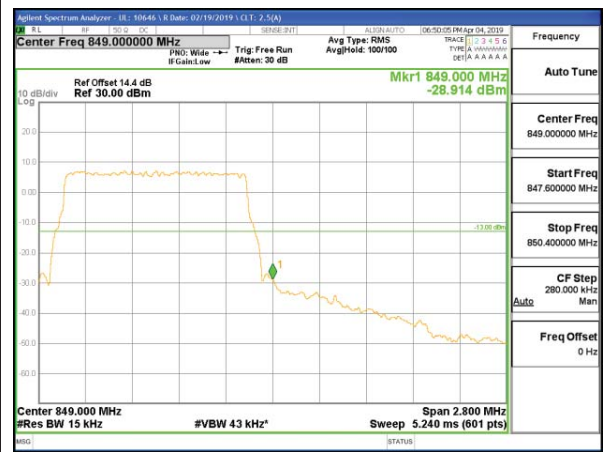

8.2.2. LTE BAND 5 BANDEDGE

LTE B5 1.4MHz QPSK Low Channel RB1-0

LTE B5 1.4MHz QPSK High Channel RB1-5

LTE B5 1.4MHz QPSK Low Channel RB6-0

LTE B5 1.4MHz QPSK High Channel RB6-0

LTE B5 1.4MHz 16QAM Low Channel RB1-0

LTE B5 1.4MHz 16QAM High Channel RB1-5

LTE B5 1.4MHz 16QAM Low Channel RB6-0

LTE B5 1.4MHz 16QAM High Channel RB6-0

LTE B5 3MHz QPSK Low Channel RB1-0

LTE B5 3MHz QPSK High Channel RB1-14

LTE B5 3MHz QPSK Low Channel RB15-0