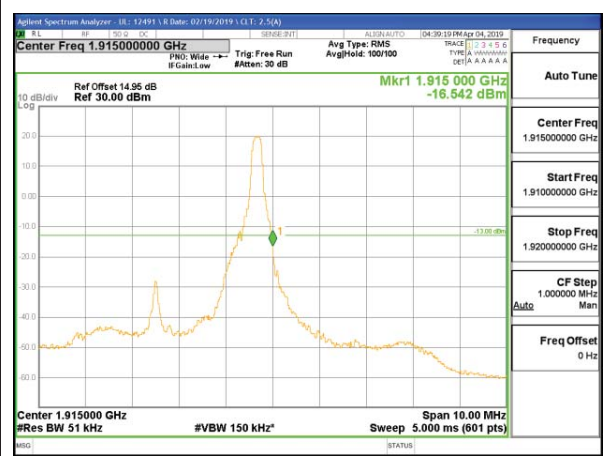

LTE B25 5MHz QPSK Low Channel RB1-0

LTE B25 5MHz QPSK High Channel RB1-24

LTE B25 5MHz QPSK Low Channel RB25-0

LTE B25 5MHz QPSK High Channel RB25-0

LTE B25 5MHz 16QAM Low Channel RB1-0

LTE B25 5MHz 16QAM High Channel RB1-24