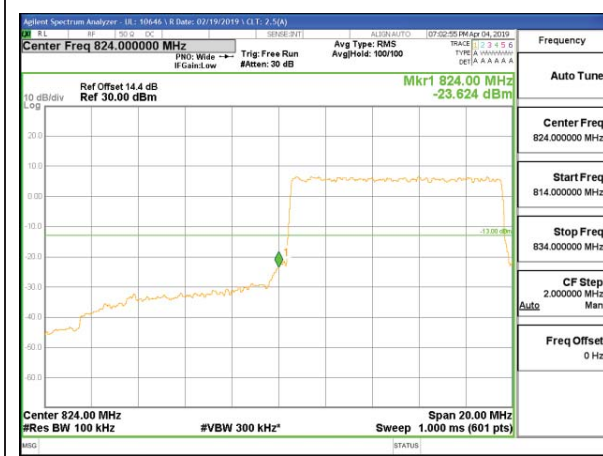

LTE B5 3MHz QPSK High Channel RB15-0

LTE B5 3MHz 16QAM Low Channel RB1-0

LTE B5 3MHz 16QAM High Channel RB1-14

LTE B5 3MHz 16QAM Low Channel RB15-0

LTE B5 3MHz 16QAM High Channel RB15-0

LTE B5 5MHz QPSK Low Channel RB1-0

LTE B5 5MHz QPSK High Channel RB1-24

LTE B5 5MHz QPSK Low Channel RB25-0

LTE B5 5MHz QPSK High Channel RB25-0

LTE B5 5MHz 16QAM Low Channel RB1-0

LTE B5 5MHz 16QAM High Channel RB1-24

LTE B5 5MHz 16QAM Low Channel RB25-0

LTE B5 5MHz 16QAM High Channel RB25-0

LTE B5 10MHz QPSK Low Channel RB1-0

LTE B5 10MHz QPSK High Channel RB1-49

LTE B5 10MHz QPSK Low Channel RB50-0

LTE B5 10MHz QPSK High Channel RB50-0

LTE B5 10MHz 16QAM Low Channel RB1-0