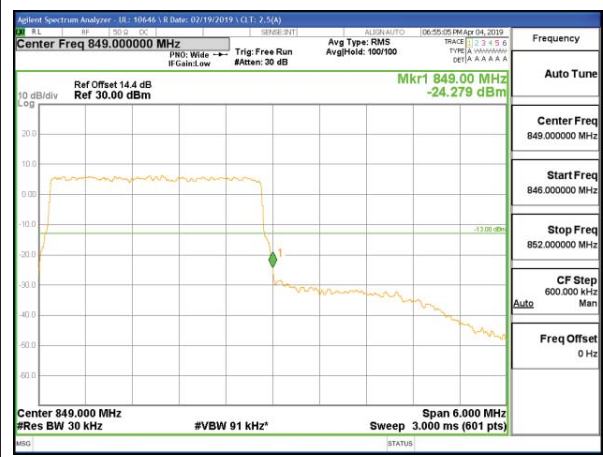

8.2.2. LTE BAND 5 BANDEDGE

LTE B5 1.4MHz QPSK Low Channel RB1-0

LTE B5 1.4MHz QPSK High Channel RB1-5

LTE B5 1.4MHz QPSK Low Channel RB6-0

LTE B5 1.4MHz QPSK High Channel RB6-0

LTE B5 1.4MHz 16QAM Low Channel RB1-0

LTE B5 1.4MHz 16QAM High Channel RB1-5

LTE B5 1.4MHz 16QAM Low Channel RB6-0

LTE B5 1.4MHz 16QAM High Channel RB6-0

LTE B5 3MHz QPSK Low Channel RB1-0

LTE B5 3MHz QPSK High Channel RB1-14

LTE B5 3MHz QPSK Low Channel RB15-0

LTE B5 3MHz QPSK High Channel RB15-0

LTE B5 3MHz 16QAM Low Channel RB1-0

LTE B5 3MHz 16QAM High Channel RB1-14

LTE B5 3MHz 16QAM Low Channel RB15-0

LTE B5 3MHz 16QAM High Channel RB15-0

LTE B5 5MHz QPSK Low Channel RB1-0