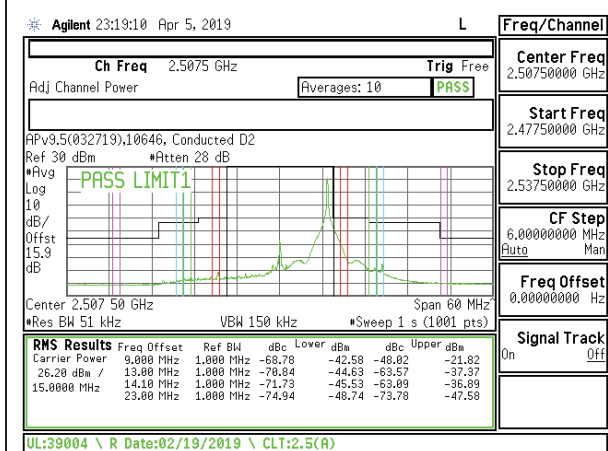

LTE B7 10MHz QPSK Middle Channel RB50-0

LTE B7 10MHz 16QAM Middle Channel RB50-0

LTE B7 10MHz QPSK High Channel RB1-0

LTE B7 10MHz 16QAM High Channel RB1-0

LTE B7 10MHz QPSK High Channel RB1-49

LTE B7 10MHz 16QAM High Channel RB1-49

LTE B7 10MHz QPSK High Channel RB50-0

LTE B7 10MHz 16QAM High Channel RB50-0

LTE B7 15MHz QPSK Low Channel RB1-0

LTE B7 15MHz 16QAM Low Channel RB1-0

LTE B7 15MHz QPSK Low Channel RB1-74

LTE B7 15MHz 16QAM Low Channel RB1-74

LTE B7 15MHz QPSK Low Channel RB75-0

LTE B7 15MHz 16QAM Low Channel RB75-0

LTE B7 15MHz QPSK Middle Channel RB1-0

LTE B7 15MHz 16QAM Middle Channel RB1-0

LTE B7 15MHz QPSK Middle Channel RB1-74

LTE B7 15MHz 16QAM Middle Channel RB1-74

LTE B7 15MHz QPSK Middle Channel RB75-0

LTE B7 15MHz 16QAM Middle Channel RB75-0

LTE B7 15MHz QPSK High Channel RB1-0

LTE B7 15MHz 16QAM High Channel RB1-0

LTE B7 15MHz QPSK High Channel RB1-74

LTE B7 15MHz 16QAM High Channel RB1-74