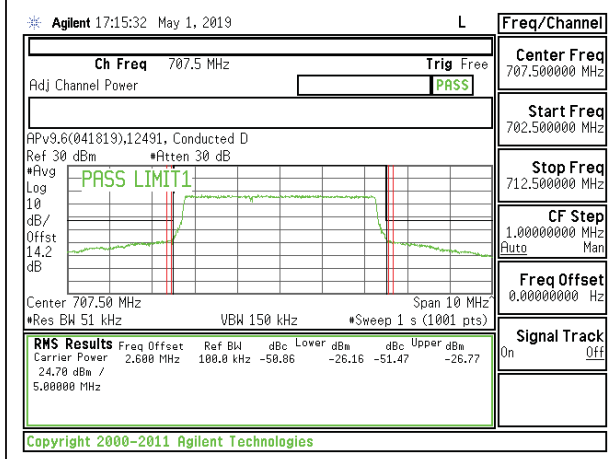

LTE B12 5MHz 16QAM Low Channel RB1-24

LTE B12 5MHz QPSK Low Channel RB25-0

LTE B12 5MHz 16QAM Low Channel RB25-0

LTE B12 5MHz QPSK Mid Channel RB1-0

LTE B12 5MHz 16QAM Mid Channel RB1-0

LTE B12 5MHz QPSK Mid Channel RB1-24

LTE B12 5MHz 16QAM Mid Channel RB1-24

LTE B12 5MHz QPSK Mid Channel RB25-0

LTE B12 5MHz 16QAM Mid Channel RB25-0

LTE B12 5MHz QPSK High Channel RB1-0

LTE B12 5MHz 16QAM High Channel RB1-0

LTE B12 5MHz QPSK High Channel RB1-24