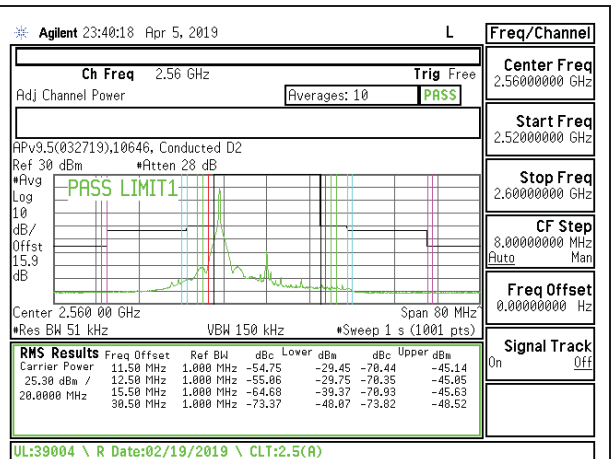

LTE B7 15MHz QPSK High Channel RB75-0

LTE B7 15MHz 16QAM High Channel RB75-0

LTE B7 20MHz QPSK Low Channel RB1-0

LTE B7 20MHz 16QAM Low Channel RB1-0

LTE B7 20MHz QPSK Low Channel RB1-99

LTE B7 20MHz 16QAM Low Channel RB1-99

LTE B7 20MHz QPSK Low Channel RB100-0

LTE B7 20MHz 16QAM Low Channel RB100-0

LTE B7 20MHz QPSK Middle Channel RB1-0

LTE B7 20MHz 16QAM Middle Channel RB1-0

LTE B7 20MHz QPSK Middle Channel RB1-99

LTE B7 20MHz 16QAM Middle Channel RB1-99

LTE B7 20MHz QPSK Middle Channel RB100-0

LTE B7 20MHz 16QAM Middle Channel RB100-0

LTE B7 20MHz QPSK High Channel RB1-0

LTE B7 20MHz 16QAM High Channel RB1-0

LTE B7 20MHz QPSK High Channel RB1-99

LTE B7 20MHz 16QAM High Channel RB1-99

LTE B7 20MHz QPSK High Channel RB100-0

LTE B7 20MHz 16QAM High Channel RB100-0

8.2.4. LTE BAND 12 ADJACENT CHANNEL POWER

LTE B12 1.4MHz QPSK Mid Channel RB1-0

LTE B12 1.4MHz 16QAM Mid Channel RB1-0

LTE B12 1.4MHz QPSK Mid Channel RB1-5