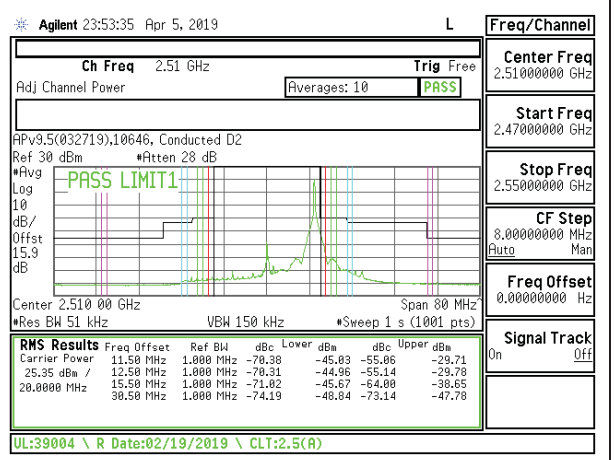

LTE B7 15MHz QPSK Middle Channel RB75-0

LTE B7 15MHz 16QAM Middle Channel RB75-0

LTE B7 15MHz QPSK High Channel RB1-0

LTE B7 15MHz 16QAM High Channel RB1-0

LTE B7 15MHz QPSK High Channel RB1-74

LTE B7 15MHz 16QAM High Channel RB1-74

LTE B7 15MHz QPSK High Channel RB75-0

LTE B7 15MHz 16QAM High Channel RB75-0

LTE B7 20MHz QPSK Low Channel RB1-0

LTE B7 20MHz 16QAM Low Channel RB1-0

LTE B7 20MHz QPSK Low Channel RB1-99

LTE B7 20MHz 16QAM Low Channel RB1-99

LTE B7 20MHz QPSK Low Channel RB100-0

LTE B7 20MHz 16QAM Low Channel RB100-0

LTE B7 20MHz QPSK Middle Channel RB1-0

LTE B7 20MHz 16QAM Middle Channel RB1-0

LTE B7 20MHz QPSK Middle Channel RB1-99

LTE B7 20MHz 16QAM Middle Channel RB1-99