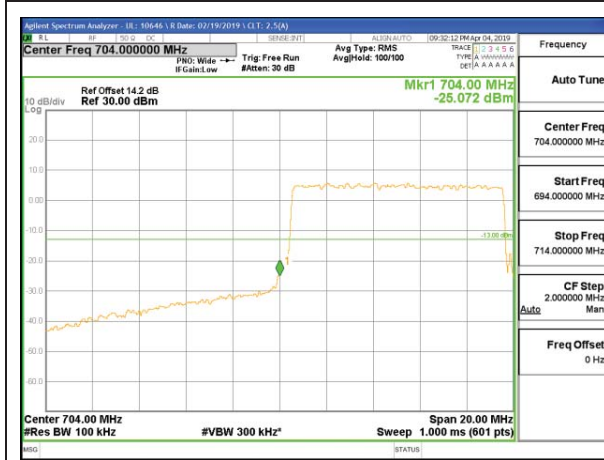

LTE B17 10MHz QPSK High Channel RB1-49

LTE B17 10MHz QPSK Low Channel RB50-0

LTE B17 10MHz QPSK High Channel RB50-0

LTE B17 10MHz 16QAM Low Channel RB1-0

LTE B17 10MHz 16QAM High Channel RB1-0

LTE B17 10MHz 16QAM Low Channel RB50-0