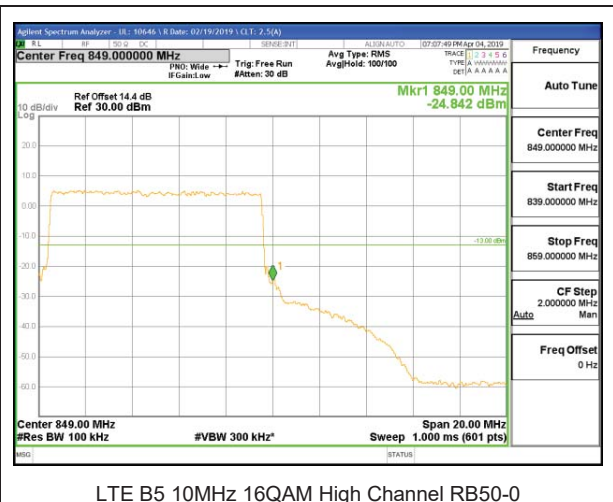

LTE B5 5MHz QPSK High Channel RB1-24

LTE B5 5MHz QPSK Low Channel RB25-0

LTE B5 5MHz QPSK High Channel RB25-0

LTE B5 5MHz 16QAM Low Channel RB1-0

LTE B5 5MHz 16QAM High Channel RB1-24

LTE B5 5MHz 16QAM Low Channel RB25-0

LTE B5 5MHz 16QAM High Channel RB25-0

LTE B5 10MHz QPSK Low Channel RB1-0

LTE B5 10MHz QPSK High Channel RB1-49

LTE B5 10MHz QPSK Low Channel RB50-0

LTE B5 10MHz QPSK High Channel RB50-0

LTE B5 10MHz 16QAM Low Channel RB1-0

LTE B5 10MHz 16QAM High Channel RB1-49

8.2.3. LTE BAND 7 ADJACENT CHANNEL POWER

LTE B7 5MHz QPSK Middle Channel RB1-0

LTE B7 5MHz 16QAM Middle Channel RB1-0

LTE B7 5MHz QPSK Middle Channel RB1-24

LTE B7 5MHz 16QAM Middle Channel RB1-24