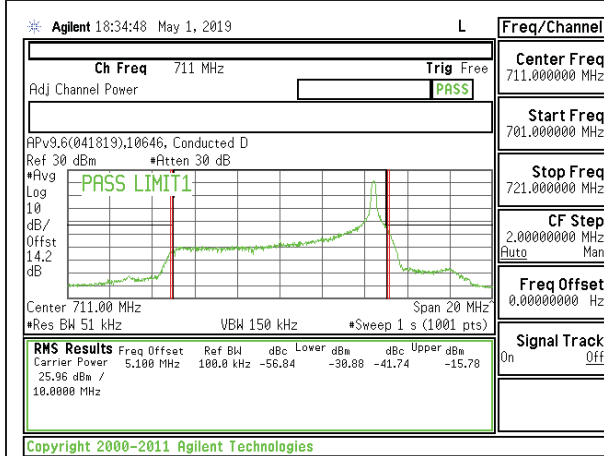

LTE B12 10MHz 16QAM Mid Channel RB1-49

LTE B12 10MHz QPSK Mid Channel RB50-0

LTE B12 10MHz 16QAM Mid Channel RB50-0

LTE B12 10MHz QPSK High Channel RB1-0

LTE B12 10MHz 16QAM High Channel RB1-0

LTE B12 10MHz QPSK High Channel RB1-49

LTE B12 10MHz 16QAM High Channel RB1-49

LTE B12 10MHz QPSK High Channel RB50-0

LTE B12 10MHz 16QAM High Channel RB50-0

8.2.5. LTE BAND 13 ADJACENT CHANNEL POWER

LTE B13 5MHz 16QAM Low Channel RB1-0

LTE B13 5MHz 16QAM High Channel RB1-24