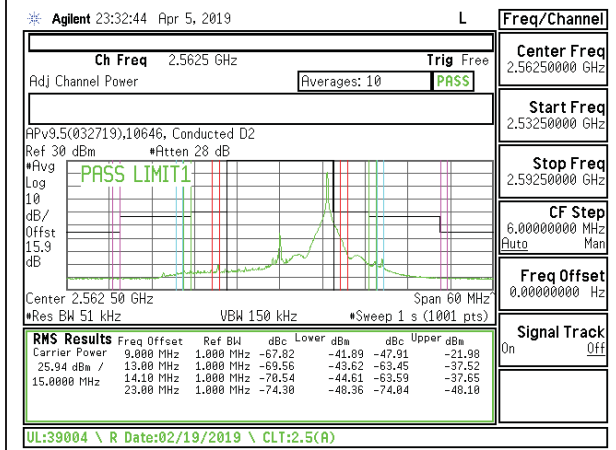

LTE B7 15MHz QPSK Low Channel RB75-0

LTE B7 15MHz 16QAM Low Channel RB75-0

LTE B7 15MHz QPSK Middle Channel RB1-0

LTE B7 15MHz 16QAM Middle Channel RB1-0

LTE B7 15MHz QPSK Middle Channel RB1-74

LTE B7 15MHz 16QAM Middle Channel RB1-74

LTE B7 15MHz QPSK Middle Channel RB75-0

LTE B7 15MHz 16QAM Middle Channel RB75-0

LTE B7 15MHz QPSK High Channel RB1-0

LTE B7 15MHz 16QAM High Channel RB1-0

LTE B7 15MHz QPSK High Channel RB1-74

LTE B7 15MHz 16QAM High Channel RB1-74

LTE B7 15MHz QPSK High Channel RB75-0

LTE B7 15MHz 16QAM High Channel RB75-0

LTE B7 20MHz QPSK Low Channel RB1-0

LTE B7 20MHz 16QAM Low Channel RB1-0

LTE B7 20MHz QPSK Low Channel RB1-99

LTE B7 20MHz 16QAM Low Channel RB1-99