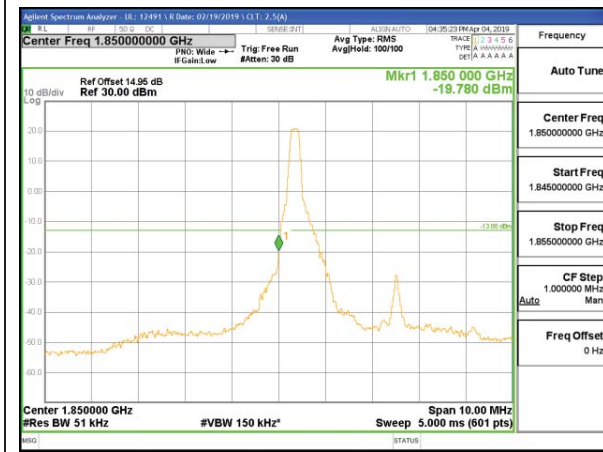

LTE B25 3MHz QPSK Low Channel RB15-0

LTE B25 3MHz QPSK High Channel RB15-0

LTE B25 3MHz 16QAM Low Channel RB1-0

LTE B25 3MHz 16QAM High Channel RB1-14

LTE B25 3MHz 16QAM Low Channel RB15-0

LTE B25 3MHz 16QAM High Channel RB15-0