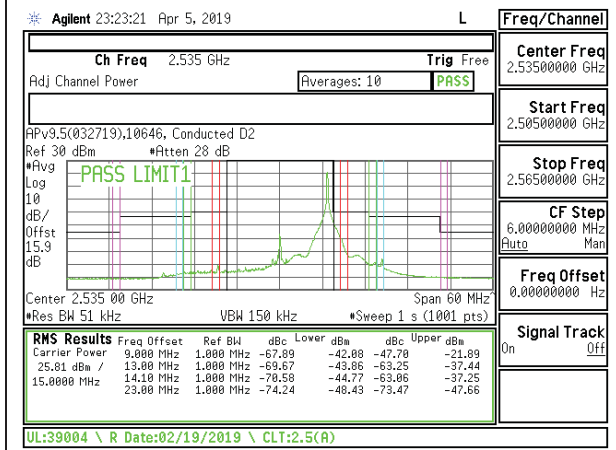

LTE B7 10MHz QPSK High Channel RB50-0

LTE B7 10MHz 16QAM High Channel RB50-0

LTE B7 15MHz QPSK Low Channel RB1-0

LTE B7 15MHz 16QAM Low Channel RB1-0

LTE B7 15MHz QPSK Low Channel RB1-74

LTE B7 15MHz 16QAM Low Channel RB1-74

LTE B7 15MHz QPSK Low Channel RB75-0

LTE B7 15MHz 16QAM Low Channel RB75-0

LTE B7 15MHz QPSK Middle Channel RB1-0

LTE B7 15MHz 16QAM Middle Channel RB1-0

LTE B7 15MHz QPSK Middle Channel RB1-74

LTE B7 15MHz 16QAM Middle Channel RB1-74

LTE B7 15MHz QPSK Middle Channel RB75-0

LTE B7 15MHz 16QAM Middle Channel RB75-0

LTE B7 15MHz QPSK High Channel RB1-0

LTE B7 15MHz 16QAM High Channel RB1-0

LTE B7 15MHz QPSK High Channel RB1-74

LTE B7 15MHz 16QAM High Channel RB1-74

LTE B7 15MHz QPSK High Channel RB75-0

LTE B7 15MHz 16QAM High Channel RB75-0

LTE B7 20MHz QPSK Low Channel RB1-0

LTE B7 20MHz 16QAM Low Channel RB1-0

LTE B7 20MHz QPSK Low Channel RB1-99

LTE B7 20MHz 16QAM Low Channel RB1-99