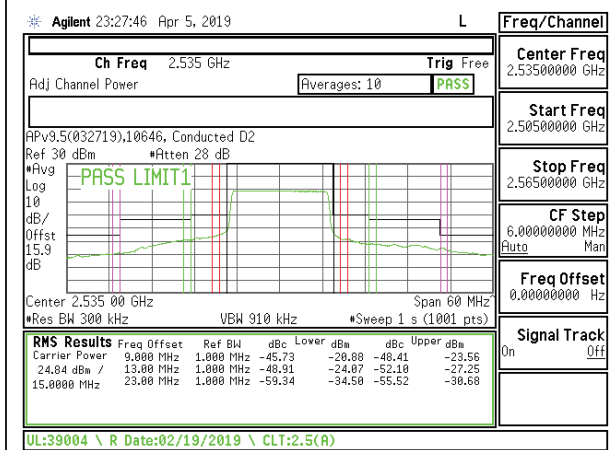

LTE B7 10MHz QPSK High Channel RB50-0

LTE B7 10MHz 16QAM High Channel RB50-0

LTE B7 15MHz QPSK Low Channel RB1-0

LTE B7 15MHz 16QAM Low Channel RB1-0

LTE B7 15MHz QPSK Low Channel RB1-74

LTE B7 15MHz 16QAM Low Channel RB1-74

LTE B7 15MHz QPSK Low Channel RB75-0

LTE B7 15MHz 16QAM Low Channel RB75-0

LTE B7 15MHz QPSK Middle Channel RB1-0

LTE B7 15MHz 16QAM Middle Channel RB1-0

LTE B7 15MHz QPSK Middle Channel RB1-74

LTE B7 15MHz 16QAM Middle Channel RB1-74

LTE B7 15MHz QPSK Middle Channel RB75-0

LTE B7 15MHz 16QAM Middle Channel RB75-0

LTE B7 15MHz QPSK High Channel RB1-0

LTE B7 15MHz 16QAM High Channel RB1-0

LTE B7 15MHz QPSK High Channel RB1-74

LTE B7 15MHz 16QAM High Channel RB1-74