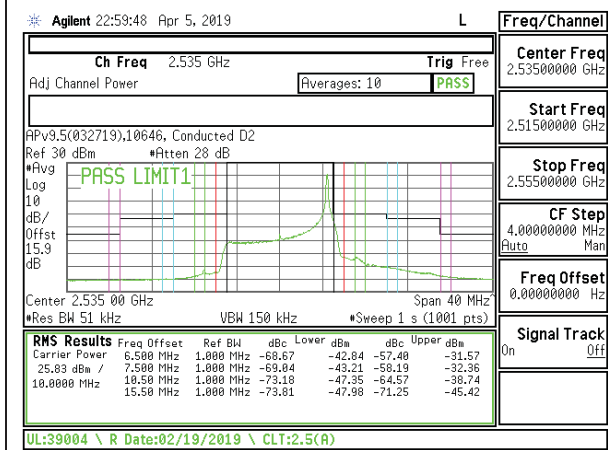

LTE B7 5MHz QPSK High Channel RB25-0

LTE B7 5MHz 16QAM High Channel RB25-0

LTE B7 10MHz QPSK Low Channel RB1-0

LTE B7 10MHz 16QAM Low Channel RB1-0

LTE B7 10MHz QPSK Low Channel RB1-49

LTE B7 10MHz 16QAM Low Channel RB1-49

LTE B7 10MHz QPSK Low Channel RB50-0

LTE B7 10MHz 16QAM Low Channel RB50-0

LTE B7 10MHz QPSK Middle Channel RB1-0

LTE B7 10MHz 16QAM Middle Channel RB1-0

LTE B7 10MHz QPSK Middle Channel RB1-49

LTE B7 10MHz 16QAM Middle Channel RB1-49

LTE B7 10MHz QPSK Middle Channel RB50-0

LTE B7 10MHz 16QAM Middle Channel RB50-0

LTE B7 10MHz QPSK High Channel RB1-0

LTE B7 10MHz 16QAM High Channel RB1-0

LTE B7 10MHz QPSK High Channel RB1-49

LTE B7 10MHz 16QAM High Channel RB1-49

LTE B7 10MHz QPSK High Channel RB50-0

LTE B7 10MHz 16QAM High Channel RB50-0

LTE B7 15MHz QPSK Low Channel RB1-0

LTE B7 15MHz 16QAM Low Channel RB1-0

LTE B7 15MHz QPSK Low Channel RB1-74

LTE B7 15MHz 16QAM Low Channel RB1-74