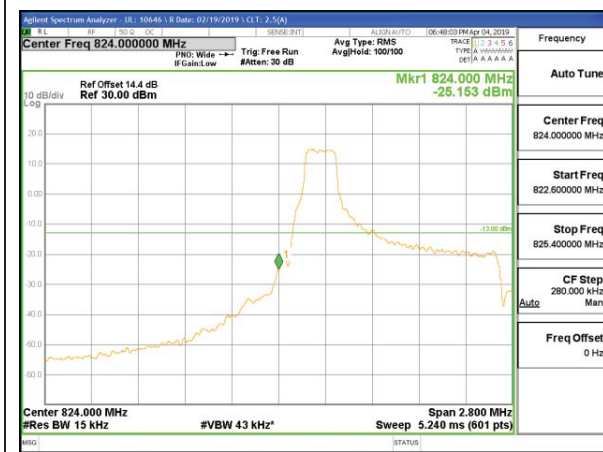

8.2.2. LTE BAND 5 BANDEDGE

LTE B5 1.4MHz QPSK Low Channel RB1-0

LTE B5 1.4MHz QPSK High Channel RB1-5

LTE B5 1.4MHz QPSK Low Channel RB6-0

LTE B5 1.4MHz QPSK High Channel RB6-0

LTE B5 1.4MHz 16QAM Low Channel RB1-0

LTE B5 1.4MHz 16QAM High Channel RB1-5

LTE B5 1.4MHz 16QAM Low Channel RB6-0

LTE B5 1.4MHz 16QAM High Channel RB6-0

LTE B5 3MHz QPSK Low Channel RB1-0

LTE B5 3MHz QPSK High Channel RB1-14

LTE B5 3MHz QPSK Low Channel RB15-0