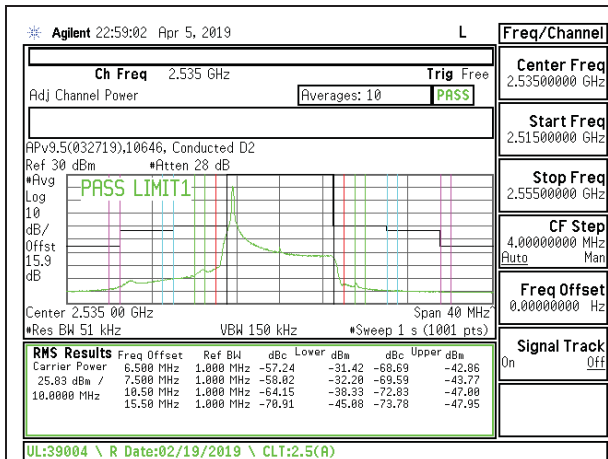

LTE B7 5MHz QPSK Middle Channel RB25-0

LTE B7 5MHz 16QAM Middle Channel RB25-0

LTE B7 5MHz QPSK High Channel RB1-0

LTE B7 5MHz 16QAM High Channel RB1-0

LTE B7 5MHz QPSK High Channel RB1-24

LTE B7 5MHz 16QAM High Channel RB1-24

LTE B7 5MHz QPSK High Channel RB25-0

LTE B7 5MHz 16QAM High Channel RB25-0

LTE B7 10MHz QPSK Low Channel RB1-0

LTE B7 10MHz 16QAM Low Channel RB1-0

LTE B7 10MHz QPSK Low Channel RB1-49

LTE B7 10MHz 16QAM Low Channel RB1-49

LTE B7 10MHz QPSK Low Channel RB50-0

LTE B7 10MHz 16QAM Low Channel RB50-0

LTE B7 10MHz QPSK Middle Channel RB1-0

LTE B7 10MHz 16QAM Middle Channel RB1-0

LTE B7 10MHz QPSK Middle Channel RB1-49

LTE B7 10MHz 16QAM Middle Channel RB1-49

LTE B7 10MHz QPSK Middle Channel RB50-0

LTE B7 10MHz 16QAM Middle Channel RB50-0

LTE B7 10MHz QPSK High Channel RB1-0

LTE B7 10MHz 16QAM High Channel RB1-0

LTE B7 10MHz QPSK High Channel RB1-49

LTE B7 10MHz 16QAM High Channel RB1-49