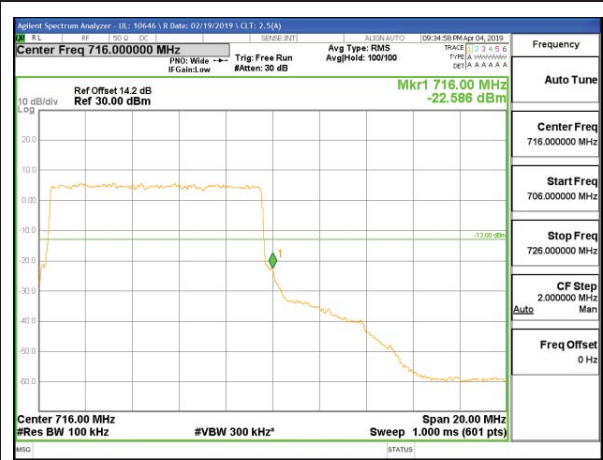

LTE B17 10MHz QPSK High Channel RB1-49

LTE B17 10MHz QPSK Low Channel RB50-0

LTE B17 10MHz QPSK High Channel RB50-0

LTE B17 10MHz 16QAM Low Channel RB1-0

LTE B17 10MHz 16QAM High Channel RB1-0

LTE B17 10MHz 16QAM Low Channel RB50-0