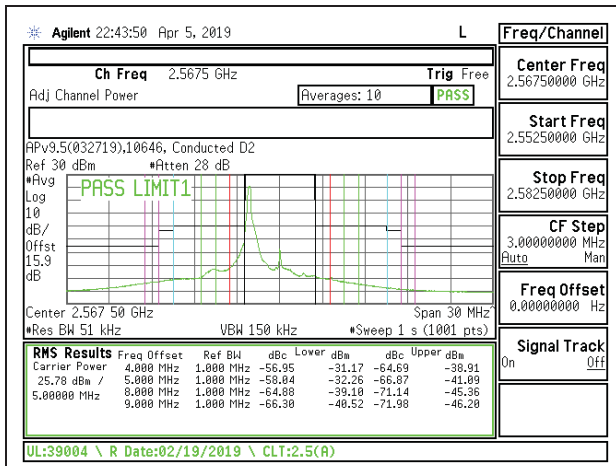

LTE B5 5MHz 16QAM High Channel RB25-0

LTE B5 10MHz QPSK Low Channel RB1-0

LTE B5 10MHz QPSK High Channel RB1-49

LTE B5 10MHz QPSK Low Channel RB50-0

LTE B5 10MHz QPSK High Channel RB50-0

LTE B5 10MHz 16QAM Low Channel RB1-0

LTE B5 10MHz 16QAM High Channel RB1-49

8.2.3. LTE BAND 7 ADJACENT CHANNEL POWER

LTE B7 5MHz QPSK Middle Channel RB1-0

LTE B7 5MHz 16QAM Middle Channel RB1-0

LTE B7 5MHz QPSK Middle Channel RB1-24

LTE B7 5MHz 16QAM Middle Channel RB1-24

LTE B7 5MHz QPSK Middle Channel RB25-0

LTE B7 5MHz 16QAM Middle Channel RB25-0

LTE B7 5MHz QPSK High Channel RB1-0

LTE B7 5MHz 16QAM High Channel RB1-0

LTE B7 5MHz QPSK High Channel RB1-24

LTE B7 5MHz 16QAM High Channel RB1-24