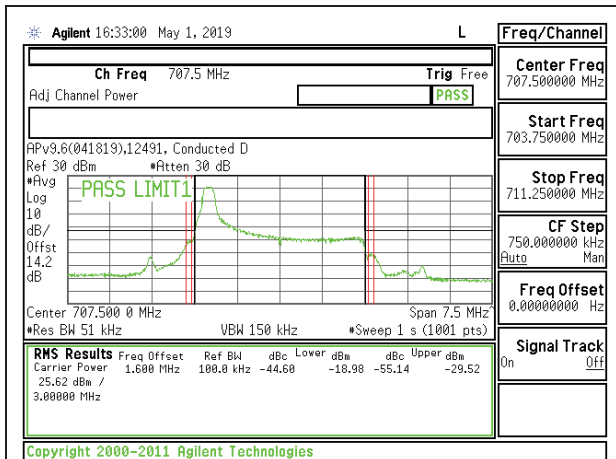

LTE B12 3MHz QPSK Mid Channel RB1-0