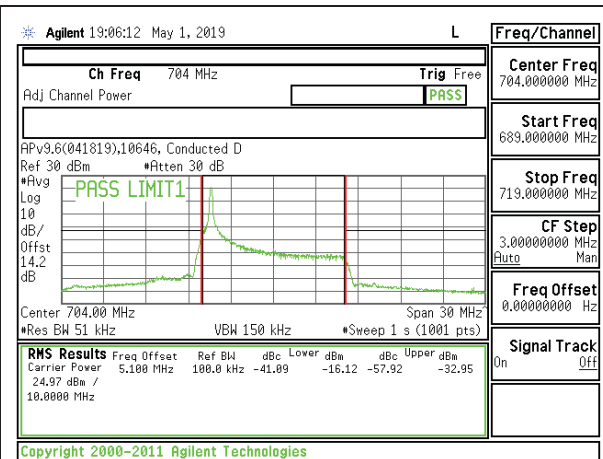

LTE B12 5MHz 16QAM High Channel RB1-24

LTE B12 5MHz QPSK High Channel RB25-0

LTE B12 5MHz 16QAM High Channel RB25-0

LTE B12 10MHz QPSK Low Channel RB1-0

LTE B12 10MHz 16QAM Low Channel RB1-0

LTE B12 10MHz QPSK Low Channel RB1-49

LTE B12 10MHz 16QAM Low Channel RB1-49

LTE B12 10MHz QPSK Low Channel RB50-0

LTE B12 10MHz 16QAM Low Channel RB50-0

LTE B12 10MHz QPSK Mid Channel RB1-0

LTE B12 10MHz 16QAM Mid Channel RB1-0

LTE B12 10MHz QPSK Mid Channel RB1-49