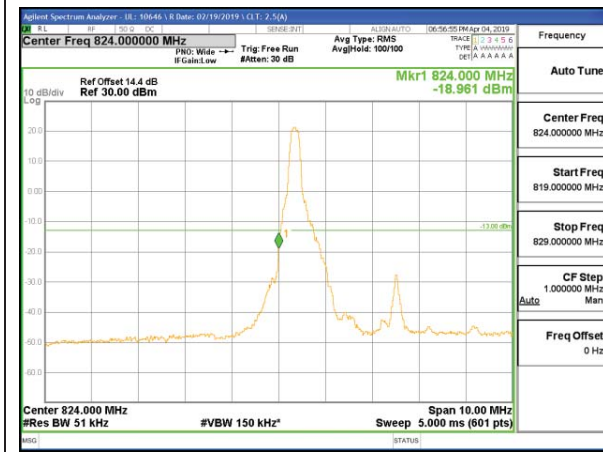

LTE B5 1.4MHz 16QAM High Channel RB1-5

LTE B5 1.4MHz 16QAM Low Channel RB6-0

LTE B5 1.4MHz 16QAM High Channel RB6-0

LTE B5 3MHz QPSK Low Channel RB1-0

LTE B5 3MHz QPSK High Channel RB1-14

LTE B5 3MHz QPSK Low Channel RB15-0

LTE B5 3MHz QPSK High Channel RB15-0

LTE B5 3MHz 16QAM Low Channel RB1-0

LTE B5 3MHz 16QAM High Channel RB1-14

LTE B5 3MHz 16QAM Low Channel RB15-0

LTE B5 3MHz 16QAM High Channel RB15-0

LTE B5 5MHz QPSK Low Channel RB1-0

LTE B5 5MHz QPSK High Channel RB1-24

LTE B5 5MHz QPSK Low Channel RB25-0

LTE B5 5MHz QPSK High Channel RB25-0

LTE B5 5MHz 16QAM Low Channel RB1-0

LTE B5 5MHz 16QAM High Channel RB1-24

LTE B5 5MHz 16QAM Low Channel RB25-0