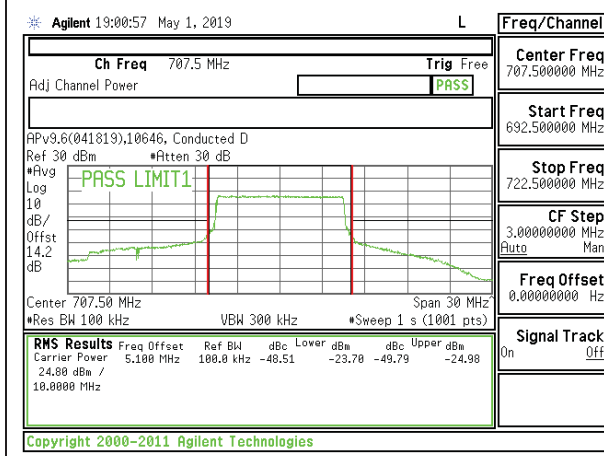

LTE B12 10MHz 16QAM Low Channel RB1-49

LTE B12 10MHz QPSK Low Channel RB50-0

LTE B12 10MHz 16QAM Low Channel RB50-0

LTE B12 10MHz QPSK Mid Channel RB1-0

LTE B12 10MHz 16QAM Mid Channel RB1-0

LTE B12 10MHz QPSK Mid Channel RB1-49

LTE B12 10MHz 16QAM Mid Channel RB1-49

LTE B12 10MHz QPSK Mid Channel RB50-0

LTE B12 10MHz 16QAM Mid Channel RB50-0

LTE B12 10MHz QPSK High Channel RB1-0

LTE B12 10MHz 16QAM High Channel RB1-0

LTE B12 10MHz QPSK High Channel RB1-49