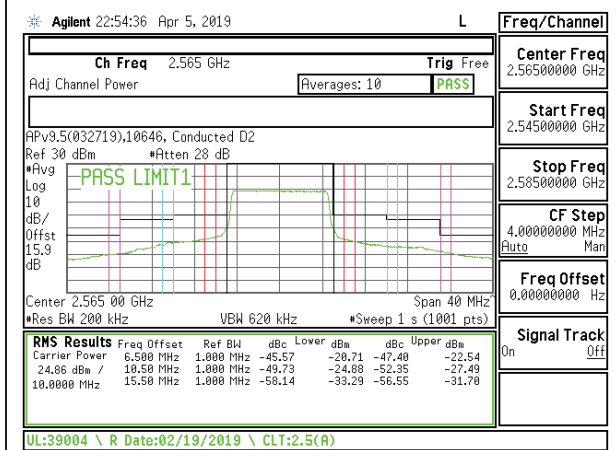

LTE B7 10MHz QPSK Low Channel RB50-0

LTE B7 10MHz 16QAM Low Channel RB50-0

LTE B7 10MHz QPSK Middle Channel RB1-0

LTE B7 10MHz 16QAM Middle Channel RB1-0

LTE B7 10MHz QPSK Middle Channel RB1-49

LTE B7 10MHz 16QAM Middle Channel RB1-49

LTE B7 10MHz QPSK Middle Channel RB50-0

LTE B7 10MHz 16QAM Middle Channel RB50-0

LTE B7 10MHz QPSK High Channel RB1-0

LTE B7 10MHz 16QAM High Channel RB1-0

LTE B7 10MHz QPSK High Channel RB1-49

LTE B7 10MHz 16QAM High Channel RB1-49

LTE B7 10MHz QPSK High Channel RB50-0

LTE B7 10MHz 16QAM High Channel RB50-0

LTE B7 15MHz QPSK Low Channel RB1-0

LTE B7 15MHz 16QAM Low Channel RB1-0

LTE B7 15MHz QPSK Low Channel RB1-74

LTE B7 15MHz 16QAM Low Channel RB1-74