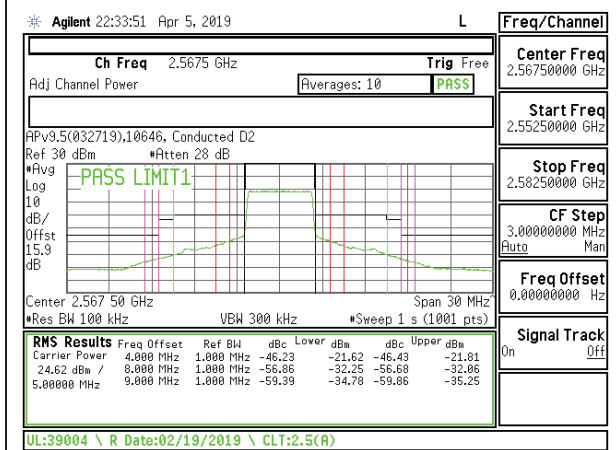

LTE B5 10MHz 16QAM High Channel RB1-49

8.2.3. LTE BAND 7 ADJACENT CHANNEL POWER

LTE B7 5MHz QPSK Middle Channel RB1-0

LTE B7 5MHz 16QAM Middle Channel RB1-0

LTE B7 5MHz QPSK Middle Channel RB1-24

LTE B7 5MHz 16QAM Middle Channel RB1-24

LTE B7 5MHz QPSK Middle Channel RB25-0

LTE B7 5MHz 16QAM Middle Channel RB25-0

LTE B7 5MHz QPSK High Channel RB1-0

LTE B7 5MHz 16QAM High Channel RB1-0

LTE B7 5MHz QPSK High Channel RB1-24

LTE B7 5MHz 16QAM High Channel RB1-24

LTE B7 5MHz QPSK High Channel RB25-0

LTE B7 5MHz 16QAM High Channel RB25-0

LTE B7 10MHz QPSK Low Channel RB1-0

LTE B7 10MHz 16QAM Low Channel RB1-0

LTE B7 10MHz QPSK Low Channel RB1-49

LTE B7 10MHz 16QAM Low Channel RB1-49