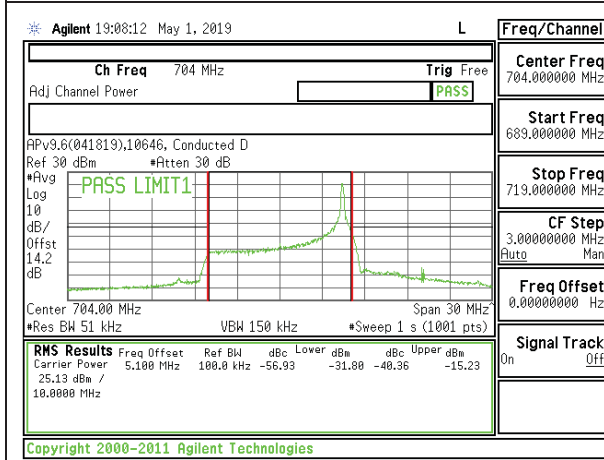

LTE B12 5MHz 16QAM High Channel RB1-24

LTE B12 5MHz QPSK High Channel RB25-0

LTE B12 5MHz 16QAM High Channel RB25-0

LTE B12 10MHz QPSK Low Channel RB1-0

LTE B12 10MHz 16QAM Low Channel RB1-0

LTE B12 10MHz QPSK Low Channel RB1-49