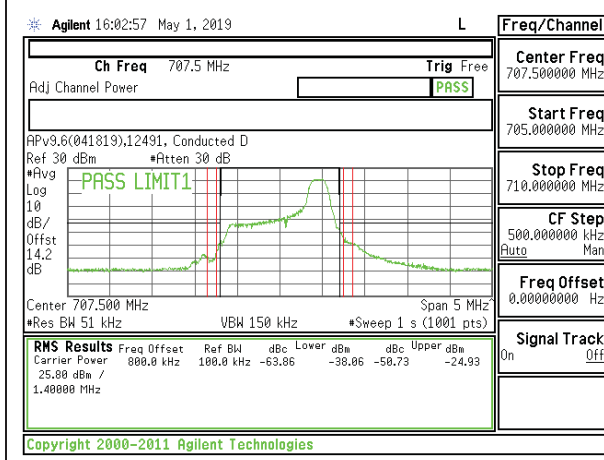

LTE B7 20MHz QPSK Middle Channel RB100-0

LTE B7 20MHz 16QAM Middle Channel RB100-0

LTE B7 20MHz QPSK High Channel RB1-0

LTE B7 20MHz 16QAM High Channel RB1-0

LTE B7 20MHz QPSK High Channel RB1-99

LTE B7 20MHz 16QAM High Channel RB1-99

LTE B7 20MHz QPSK High Channel RB100-0

LTE B7 20MHz 16QAM High Channel RB100-0

8.2.4. LTE BAND 12 ADJACENT CHANNEL POWER

LTE B12 1.4MHz QPSK Mid Channel RB1-0

LTE B12 1.4MHz 16QAM Mid Channel RB1-0

LTE B12 1.4MHz QPSK Mid Channel RB1-5

LTE B12 1.4MHz 16QAM Mid Channel RB1-5

LTE B12 1.4MHz QPSK Mid Channel RB6-0

LTE B12 1.4MHz 16QAM Mid Channel RB6-0

LTE B12 1.4MHz QPSK High Channel RB1-0

LTE B12 1.4MHz 16QAM High Channel RB1-0

LTE B12 1.4MHz QPSK High Channel RB1-5