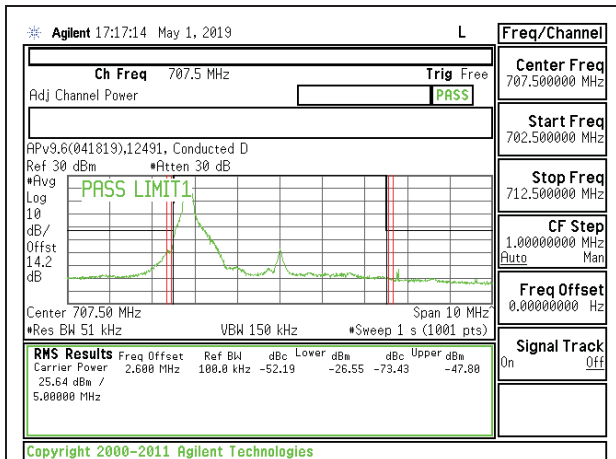

LTE B12 3MHz 16QAM High Channel RB1-14

LTE B12 3MHz QPSK High Channel RB15-0

LTE B12 3MHz 16QAM High Channel RB15-0

LTE B12 5MHz QPSK Low Channel RB1-0

LTE B12 5MHz 16QAM Low Channel RB1-0

LTE B12 5MHz QPSK Low Channel RB1-24

LTE B12 5MHz 16QAM Low Channel RB1-24

LTE B12 5MHz QPSK Low Channel RB25-0

LTE B12 5MHz 16QAM Low Channel RB25-0

LTE B12 5MHz QPSK Mid Channel RB1-0

LTE B12 5MHz 16QAM Mid Channel RB1-0

LTE B12 5MHz QPSK Mid Channel RB1-24