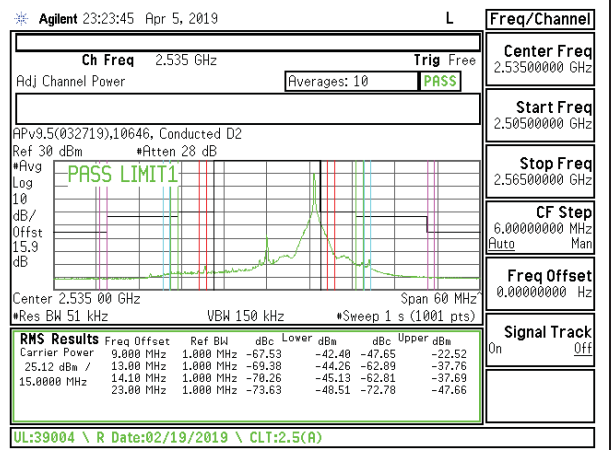

LTE B7 10MHz QPSK High Channel RB50-0

LTE B7 10MHz 16QAM High Channel RB50-0

LTE B7 15MHz QPSK Low Channel RB1-0

LTE B7 15MHz 16QAM Low Channel RB1-0

LTE B7 15MHz QPSK Low Channel RB1-74

LTE B7 15MHz 16QAM Low Channel RB1-74

LTE B7 15MHz QPSK Low Channel RB75-0

LTE B7 15MHz 16QAM Low Channel RB75-0

LTE B7 15MHz QPSK Middle Channel RB1-0

LTE B7 15MHz 16QAM Middle Channel RB1-0

LTE B7 15MHz QPSK Middle Channel RB1-74

LTE B7 15MHz 16QAM Middle Channel RB1-74

LTE B7 15MHz QPSK Middle Channel RB75-0

LTE B7 15MHz 16QAM Middle Channel RB75-0

LTE B7 15MHz QPSK High Channel RB1-0

LTE B7 15MHz 16QAM High Channel RB1-0

LTE B7 15MHz QPSK High Channel RB1-74

LTE B7 15MHz 16QAM High Channel RB1-74

LTE B7 15MHz QPSK High Channel RB75-0

LTE B7 15MHz 16QAM High Channel RB75-0

LTE B7 20MHz QPSK Low Channel RB1-0

LTE B7 20MHz 16QAM Low Channel RB1-0

LTE B7 20MHz QPSK Low Channel RB1-99

LTE B7 20MHz 16QAM Low Channel RB1-99