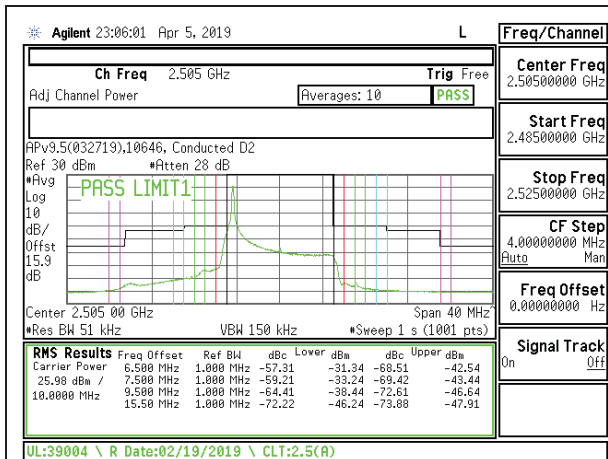

LTE B5 10MHz 16QAM High Channel RB1-49

8.2.3. LTE BAND 7 ADJACENT CHANNEL POWER

LTE B7 5MHz QPSK Middle Channel RB1-0

LTE B7 5MHz 16QAM Middle Channel RB1-0

LTE B7 5MHz QPSK Middle Channel RB1-24

LTE B7 5MHz 16QAM Middle Channel RB1-24

LTE B7 5MHz QPSK Middle Channel RB25-0

LTE B7 5MHz 16QAM Middle Channel RB25-0

LTE B7 5MHz QPSK High Channel RB1-0

LTE B7 5MHz 16QAM High Channel RB1-0

LTE B7 5MHz QPSK High Channel RB1-24

LTE B7 5MHz 16QAM High Channel RB1-24

LTE B7 5MHz QPSK High Channel RB25-0

LTE B7 5MHz 16QAM High Channel RB25-0

LTE B7 10MHz QPSK Low Channel RB1-0

LTE B7 10MHz 16QAM Low Channel RB1-0

LTE B7 10MHz QPSK Low Channel RB1-49

LTE B7 10MHz 16QAM Low Channel RB1-49