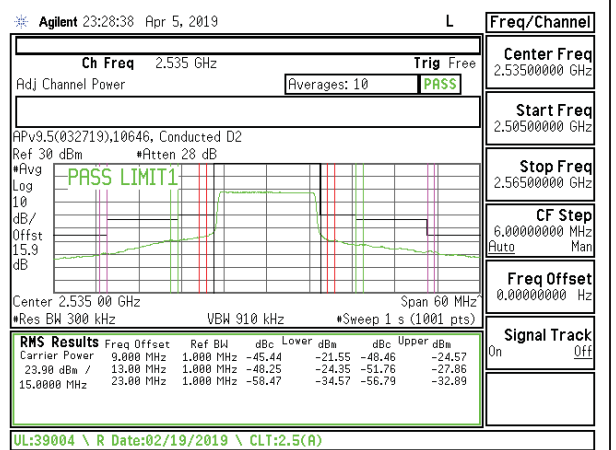

LTE B7 10MHz QPSK High Channel RB50-0

LTE B7 10MHz 16QAM High Channel RB50-0

LTE B7 15MHz QPSK Low Channel RB1-0

LTE B7 15MHz 16QAM Low Channel RB1-0

LTE B7 15MHz QPSK Low Channel RB1-74

LTE B7 15MHz 16QAM Low Channel RB1-74

LTE B7 15MHz QPSK Low Channel RB75-0

LTE B7 15MHz 16QAM Low Channel RB75-0

LTE B7 15MHz QPSK Middle Channel RB1-0

LTE B7 15MHz 16QAM Middle Channel RB1-0

LTE B7 15MHz QPSK Middle Channel RB1-74

LTE B7 15MHz 16QAM Middle Channel RB1-74

LTE B7 15MHz QPSK Middle Channel RB75-0

LTE B7 15MHz 16QAM Middle Channel RB75-0

LTE B7 15MHz QPSK High Channel RB1-0

LTE B7 15MHz 16QAM High Channel RB1-0

LTE B7 15MHz QPSK High Channel RB1-74

LTE B7 15MHz 16QAM High Channel RB1-74