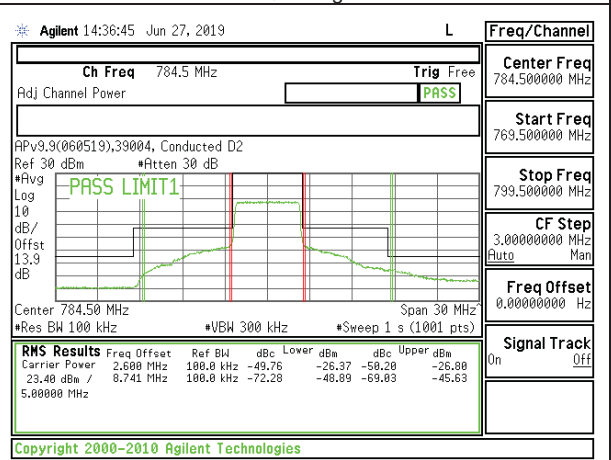

LTE B12 10MHz 16QAM Mid Channel RB1-49

LTE B12 10MHz QPSK Mid Channel RB50-0

LTE B12 10MHz 16QAM Mid Channel RB50-0

LTE B12 10MHz QPSK High Channel RB1-0

LTE B12 10MHz 16QAM High Channel RB1-0

LTE B12 10MHz QPSK High Channel RB1-49

LTE B12 10MHz 16QAM High Channel RB1-49

LTE B12 10MHz QPSK High Channel RB50-0

LTE B12 10MHz 16QAM High Channel RB50-0

8.2.5. LTE BAND 13 ADJACENT CHANNEL POWER

LTE B13 5MHz 16QAM Low Channel RB1-0

LTE B13 5MHz 16QAM High Channel RB1-24

LTE B13 5MHz 16QAM Low Channel RB25-0

LTE B13 5MHz 16QAM High Channel RB25-0

LTE B13 10MHz QPSK Middle Channel RB1-0

LTE B13 10MHz 16QAM Middle Channel RB1-0

LTE B13 10MHz QPSK Middle Channel RB1-49

LTE B13 10MHz 16QAM Middle Channel RB1-49