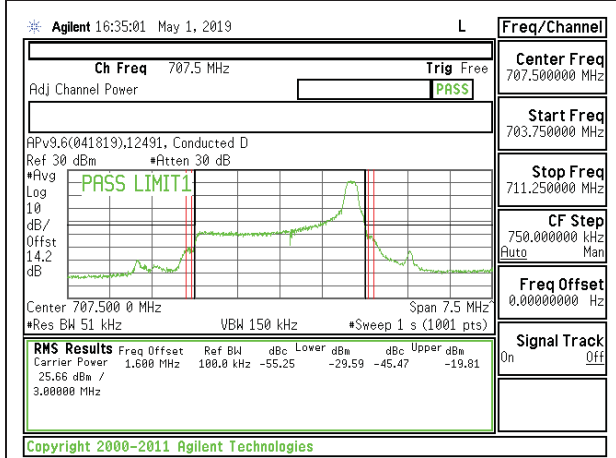

LTE B12 1.4MHz 16QAM High Channel RB1-5

LTE B12 1.4MHz QPSK High Channel RB6-0

LTE B12 1.4MHz 16QAM High Channel RB6-0

LTE B12 3MHz QPSK Low Channel RB1-0

LTE B12 3MHz 16QAM Low Channel RB1-0

LTE B12 3MHz QPSK Low Channel RB1-14

LTE B12 3MHz 16QAM Low Channel RB1-14

LTE B12 3MHz QPSK Low Channel RB15-0

LTE B12 3MHz 16QAM Low Channel RB15-0

LTE B12 3MHz QPSK Mid Channel RB1-0

LTE B12 3MHz 16QAM Mid Channel RB1-0

LTE B12 3MHz QPSK Mid Channel RB1-14