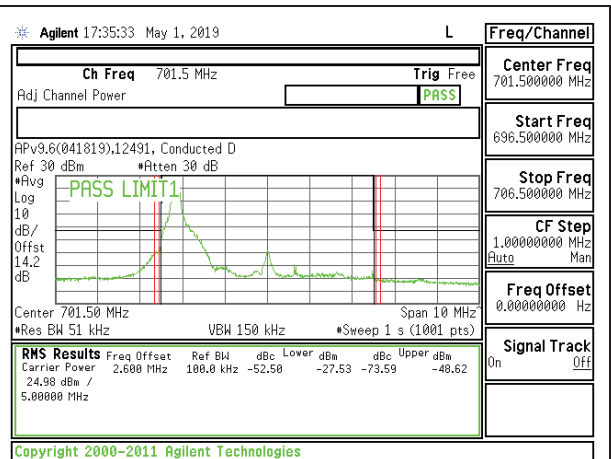

LTE B12 3MHz 16QAM High Channel RB1-14

LTE B12 3MHz QPSK High Channel RB15-0

LTE B12 3MHz 16QAM High Channel RB15-0

LTE B12 5MHz QPSK Low Channel RB1-0

LTE B12 5MHz 16QAM Low Channel RB1-0

LTE B12 5MHz QPSK Low Channel RB1-24

LTE B12 5MHz 16QAM Low Channel RB1-24

LTE B12 5MHz QPSK Low Channel RB25-0

LTE B12 5MHz 16QAM Low Channel RB25-0

LTE B12 5MHz QPSK Mid Channel RB1-0

LTE B12 5MHz 16QAM Mid Channel RB1-0

LTE B12 5MHz QPSK Mid Channel RB1-24