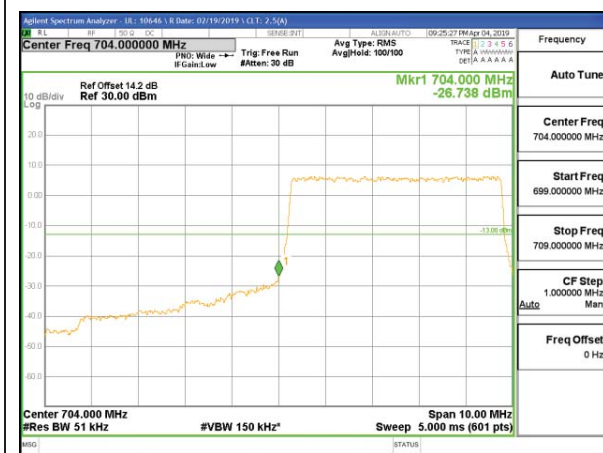

LTE B13 10MHz QPSK Middle Channel RB50-0

LTE B13 10MHz 16QAM Middle Channel RB50-0

8.2.6. LTE BAND 17 BANDEDGE

LTE B17 5MHz QPSK Low Channel RB1-0

LTE B17 5MHz QPSK High Channel RB1-24

LTE B17 5MHz QPSK Low Channel RB25-0