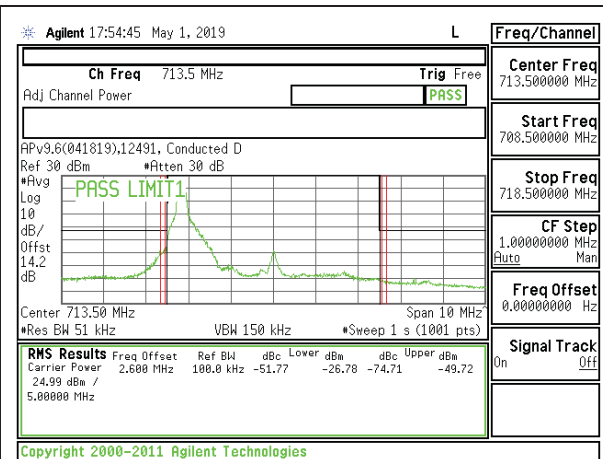

LTE B12 5MHz 16QAM Mid Channel RB1-24

LTE B12 5MHz QPSK Mid Channel RB25-0

LTE B12 5MHz 16QAM Mid Channel RB25-0

LTE B12 5MHz QPSK High Channel RB1-0

LTE B12 5MHz 16QAM High Channel RB1-0

LTE B12 5MHz QPSK High Channel RB1-24

LTE B12 5MHz 16QAM High Channel RB1-24

LTE B12 5MHz QPSK High Channel RB25-0

LTE B12 5MHz 16QAM High Channel RB25-0

LTE B12 10MHz QPSK Low Channel RB1-0

LTE B12 10MHz 16QAM Low Channel RB1-0

LTE B12 10MHz QPSK Low Channel RB1-49