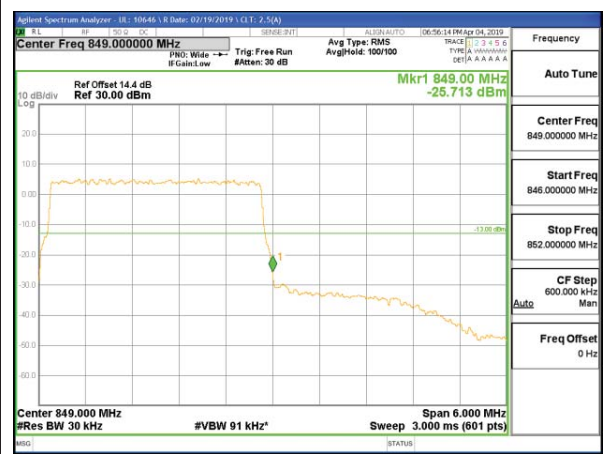

8.2.2. LTE BAND 5 BANDEDGE

LTE B5 1.4MHz QPSK Low Channel RB1-0

LTE B5 1.4MHz QPSK High Channel RB1-5

LTE B5 1.4MHz QPSK Low Channel RB6-0

LTE B5 1.4MHz QPSK High Channel RB6-0

LTE B5 1.4MHz 16QAM Low Channel RB1-0

LTE B5 1.4MHz 16QAM High Channel RB1-5

LTE B5 1.4MHz 16QAM Low Channel RB6-0

LTE B5 1.4MHz 16QAM High Channel RB6-0

LTE B5 3MHz QPSK Low Channel RB1-0

LTE B5 3MHz QPSK High Channel RB1-14

LTE B5 3MHz QPSK Low Channel RB15-0

LTE B5 3MHz QPSK High Channel RB15-0

LTE B5 3MHz 16QAM Low Channel RB1-0

LTE B5 3MHz 16QAM High Channel RB1-14

LTE B5 3MHz 16QAM Low Channel RB15-0

LTE B5 3MHz 16QAM High Channel RB15-0

LTE B5 5MHz QPSK Low Channel RB1-0

LTE B5 5MHz QPSK High Channel RB1-24

LTE B5 5MHz QPSK Low Channel RB25-0

LTE B5 5MHz QPSK High Channel RB25-0

LTE B5 5MHz 16QAM Low Channel RB1-0

LTE B5 5MHz 16QAM High Channel RB1-24

LTE B5 5MHz 16QAM Low Channel RB25-0