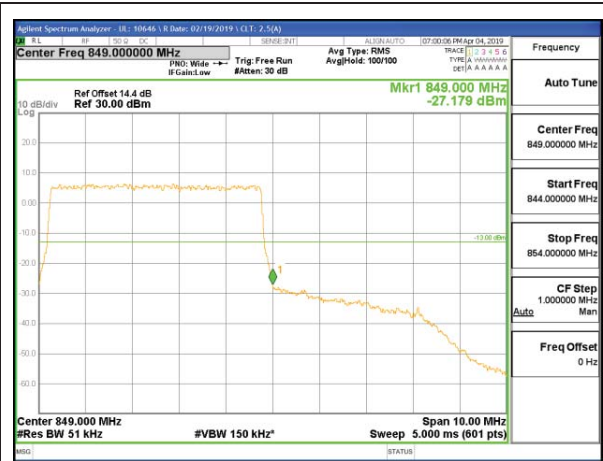

LTE B5 1.4MHz 16QAM High Channel RB1-5

LTE B5 1.4MHz 16QAM Low Channel RB6-0

LTE B5 1.4MHz 16QAM High Channel RB6-0

LTE B5 3MHz QPSK Low Channel RB1-0

LTE B5 3MHz QPSK High Channel RB1-14

LTE B5 3MHz QPSK Low Channel RB15-0

LTE B5 3MHz QPSK High Channel RB15-0

LTE B5 3MHz 16QAM Low Channel RB1-0

LTE B5 3MHz 16QAM High Channel RB1-14

LTE B5 3MHz 16QAM Low Channel RB15-0

LTE B5 3MHz 16QAM High Channel RB15-0

LTE B5 5MHz QPSK Low Channel RB1-0

LTE B5 5MHz QPSK High Channel RB1-24

LTE B5 5MHz QPSK Low Channel RB25-0

LTE B5 5MHz QPSK High Channel RB25-0

LTE B5 5MHz 16QAM Low Channel RB1-0

LTE B5 5MHz 16QAM High Channel RB1-24

LTE B5 5MHz 16QAM Low Channel RB25-0