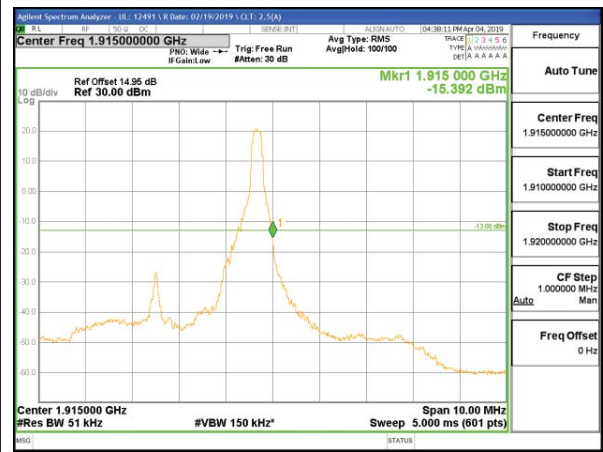

LTE B25 5MHz QPSK High Channel RB1-24