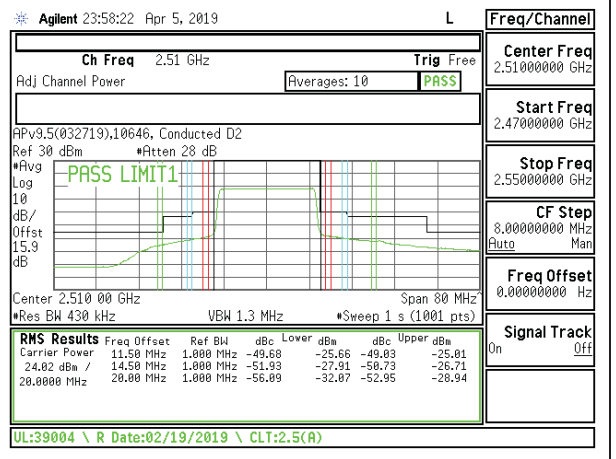

LTE B7 15MHz QPSK Middle Channel RB75-0

LTE B7 15MHz 16QAM Middle Channel RB75-0

LTE B7 15MHz QPSK High Channel RB1-0

LTE B7 15MHz 16QAM High Channel RB1-0

LTE B7 15MHz QPSK High Channel RB1-74

LTE B7 15MHz 16QAM High Channel RB1-74

LTE B7 15MHz QPSK High Channel RB75-0

LTE B7 15MHz 16QAM High Channel RB75-0

LTE B7 20MHz QPSK Low Channel RB1-0

LTE B7 20MHz 16QAM Low Channel RB1-0

LTE B7 20MHz QPSK Low Channel RB1-99

LTE B7 20MHz 16QAM Low Channel RB1-99

LTE B7 20MHz QPSK Low Channel RB100-0

LTE B7 20MHz 16QAM Low Channel RB100-0

LTE B7 20MHz QPSK Middle Channel RB1-0

LTE B7 20MHz 16QAM Middle Channel RB1-0

LTE B7 20MHz QPSK Middle Channel RB1-99

LTE B7 20MHz 16QAM Middle Channel RB1-99