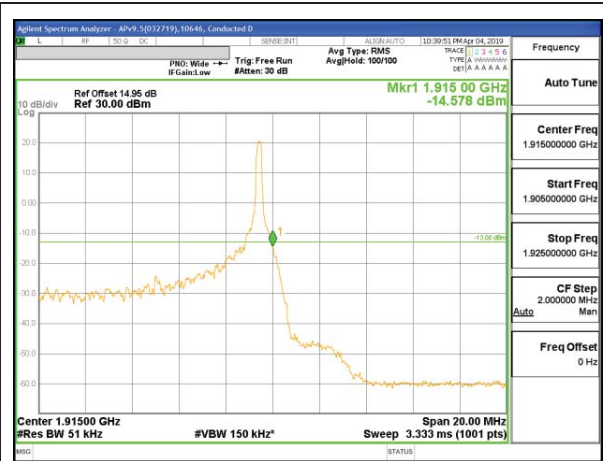

LTE B25 10MHz QPSK High Channel RB1-49