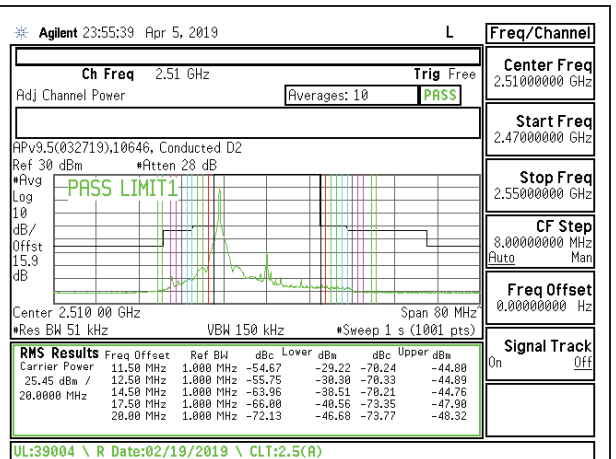

LTE B7 15MHz QPSK Low Channel RB75-0

LTE B7 15MHz 16QAM Low Channel RB75-0

LTE B7 15MHz QPSK Middle Channel RB1-0

LTE B7 15MHz 16QAM Middle Channel RB1-0

LTE B7 15MHz QPSK Middle Channel RB1-74

LTE B7 15MHz 16QAM Middle Channel RB1-74

LTE B7 15MHz QPSK Middle Channel RB75-0

LTE B7 15MHz 16QAM Middle Channel RB75-0

LTE B7 15MHz QPSK High Channel RB1-0

LTE B7 15MHz 16QAM High Channel RB1-0

LTE B7 15MHz QPSK High Channel RB1-74

LTE B7 15MHz 16QAM High Channel RB1-74

LTE B7 15MHz QPSK High Channel RB75-0

LTE B7 15MHz 16QAM High Channel RB75-0

LTE B7 20MHz QPSK Low Channel RB1-0

LTE B7 20MHz 16QAM Low Channel RB1-0

LTE B7 20MHz QPSK Low Channel RB1-99

LTE B7 20MHz 16QAM Low Channel RB1-99