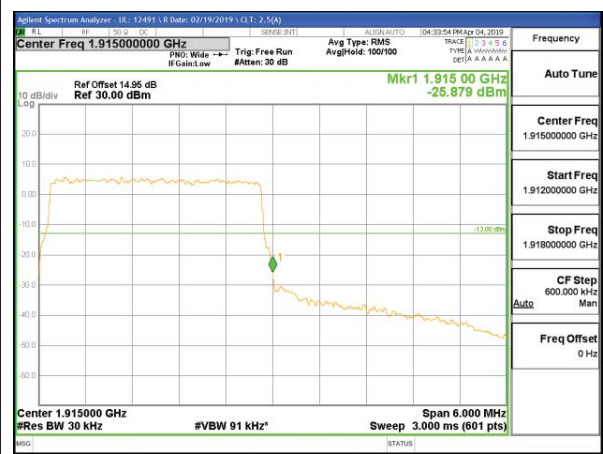

LTE B25 3MHz QPSK Low Channel RB15-0

LTE B25 3MHz QPSK High Channel RB15-0

LTE B25 3MHz 16QAM Low Channel RB1-0

LTE B25 3MHz 16QAM High Channel RB1-14

LTE B25 3MHz 16QAM Low Channel RB15-0

LTE B25 3MHz 16QAM High Channel RB15-0