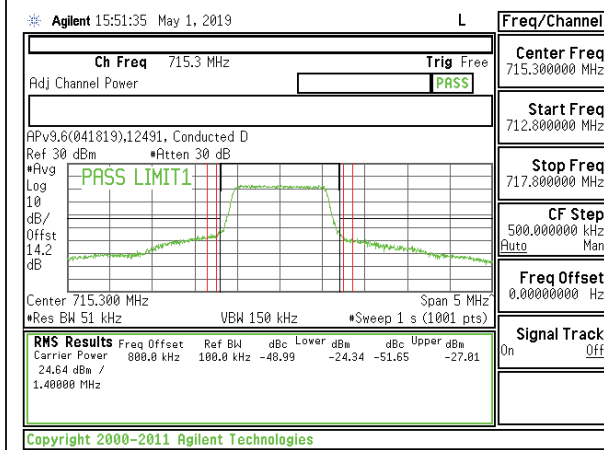

LTE B7 20MHz QPSK High Channel RB100-0

LTE B7 20MHz 16QAM High Channel RB100-0

8.2.4. LTE BAND 12 ADJACENT CHANNEL POWER

LTE B12 1.4MHz QPSK Mid Channel RB1-0

LTE B12 1.4MHz 16QAM Mid Channel RB1-0

LTE B12 1.4MHz QPSK Mid Channel RB1-5

LTE B12 1.4MHz 16QAM Mid Channel RB1-5

LTE B12 1.4MHz QPSK Mid Channel RB6-0

LTE B12 1.4MHz 16QAM Mid Channel RB6-0

LTE B12 1.4MHz QPSK High Channel RB1-0

LTE B12 1.4MHz 16QAM High Channel RB1-0

LTE B12 1.4MHz QPSK High Channel RB1-5

LTE B12 1.4MHz 16QAM High Channel RB1-5

LTE B12 1.4MHz QPSK High Channel RB6-0

LTE B12 1.4MHz 16QAM High Channel RB6-0

LTE B12 3MHz QPSK Low Channel RB1-0

LTE B12 3MHz 16QAM Low Channel RB1-0

LTE B12 3MHz QPSK Low Channel RB1-14