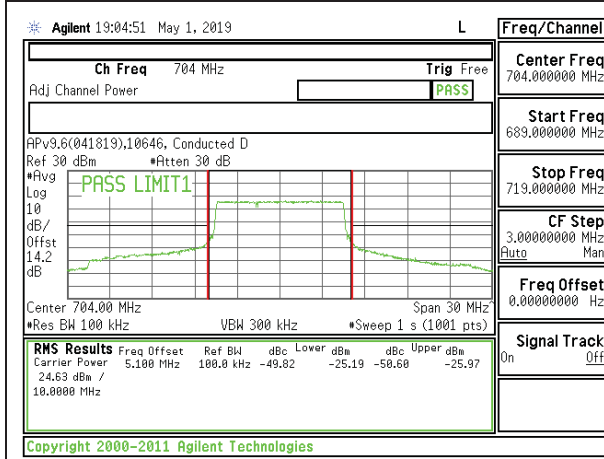

LTE B12 10MHz QPSK Low Channel RB50-0