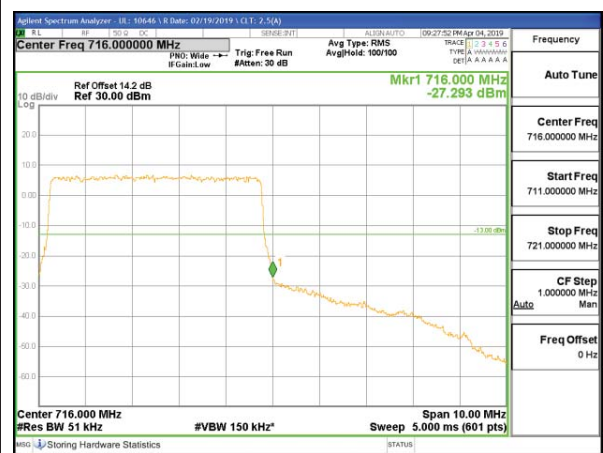

LTE B13 10MHz QPSK Middle Channel RB50-0

LTE B13 10MHz 16QAM Middle Channel RB50-0

8.2.6. LTE BAND 17 BANDEDGE

LTE B17 5MHz QPSK Low Channel RB1-0

LTE B17 5MHz QPSK High Channel RB1-24

LTE B17 5MHz QPSK Low Channel RB25-0