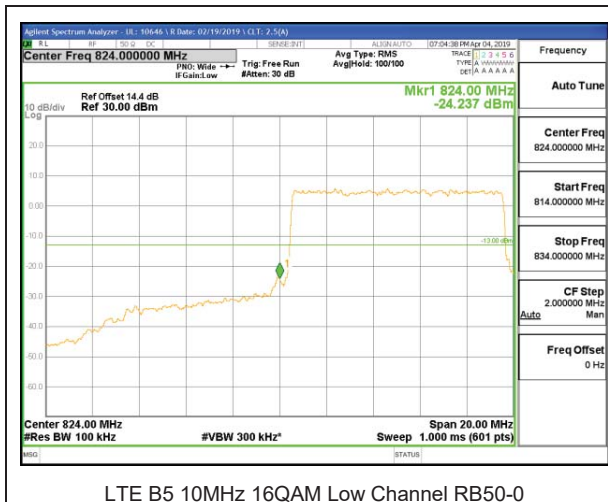

LTE B5 5MHz QPSK High Channel RB1-24

LTE B5 5MHz QPSK Low Channel RB25-0

LTE B5 5MHz QPSK High Channel RB25-0

LTE B5 5MHz 16QAM Low Channel RB1-0

LTE B5 5MHz 16QAM High Channel RB1-24

LTE B5 5MHz 16QAM Low Channel RB25-0

LTE B5 5MHz 16QAM High Channel RB25-0

LTE B5 10MHz QPSK Low Channel RB1-0

LTE B5 10MHz QPSK High Channel RB1-49

LTE B5 10MHz QPSK Low Channel RB50-0

LTE B5 10MHz QPSK High Channel RB50-0

LTE B5 10MHz 16QAM Low Channel RB1-0

LTE B5 10MHz 16QAM High Channel RB1-49

8.2.3. LTE BAND 7 ADJACENT CHANNEL POWER

LTE B7 5MHz QPSK Middle Channel RB1-0

LTE B7 5MHz 16QAM Middle Channel RB1-0

LTE B7 5MHz QPSK Middle Channel RB1-24

LTE B7 5MHz 16QAM Middle Channel RB1-24