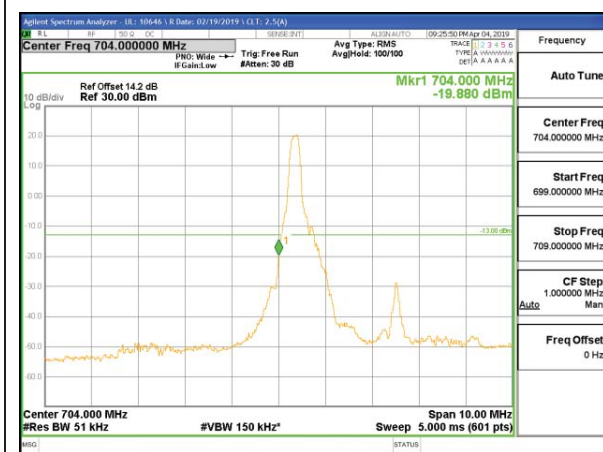

LTE B17 5MHz 16QAM Low Channel RB1-0