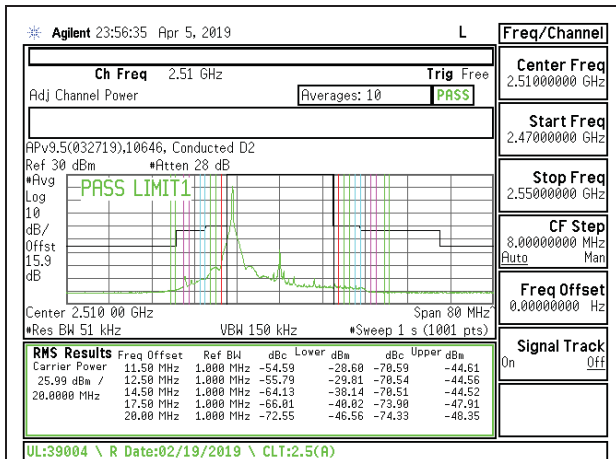

LTE B7 15MHz QPSK Low Channel RB75-0

LTE B7 15MHz 16QAM Low Channel RB75-0

LTE B7 15MHz QPSK Middle Channel RB1-0

LTE B7 15MHz 16QAM Middle Channel RB1-0

LTE B7 15MHz QPSK Middle Channel RB1-74

LTE B7 15MHz 16QAM Middle Channel RB1-74

LTE B7 15MHz QPSK Middle Channel RB75-0

LTE B7 15MHz 16QAM Middle Channel RB75-0

LTE B7 15MHz QPSK High Channel RB1-0

LTE B7 15MHz 16QAM High Channel RB1-0

LTE B7 15MHz QPSK High Channel RB1-74

LTE B7 15MHz 16QAM High Channel RB1-74

LTE B7 15MHz QPSK High Channel RB75-0

LTE B7 15MHz 16QAM High Channel RB75-0

LTE B7 20MHz QPSK Low Channel RB1-0

LTE B7 20MHz 16QAM Low Channel RB1-0

LTE B7 20MHz QPSK Low Channel RB1-99

LTE B7 20MHz 16QAM Low Channel RB1-99

LTE B7 20MHz QPSK Low Channel RB100-0

LTE B7 20MHz 16QAM Low Channel RB100-0

LTE B7 20MHz QPSK Middle Channel RB1-0

LTE B7 20MHz 16QAM Middle Channel RB1-0

LTE B7 20MHz QPSK Middle Channel RB1-99

LTE B7 20MHz 16QAM Middle Channel RB1-99