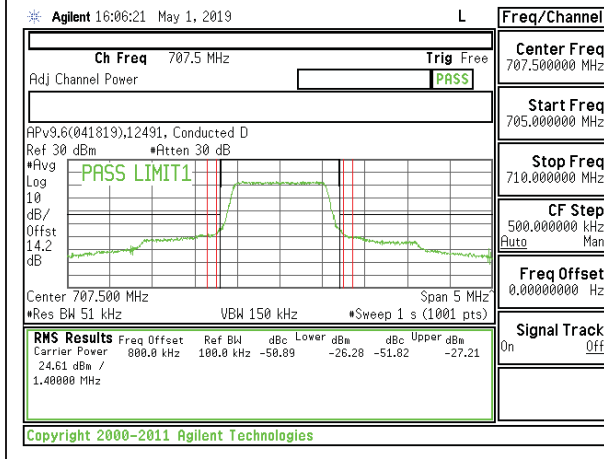

LTE B7 20MHz QPSK Middle Channel RB100-0

LTE B7 20MHz 16QAM Middle Channel RB100-0

LTE B7 20MHz QPSK High Channel RB1-0

LTE B7 20MHz 16QAM High Channel RB1-0

LTE B7 20MHz QPSK High Channel RB1-99

LTE B7 20MHz 16QAM High Channel RB1-99

LTE B7 20MHz QPSK High Channel RB100-0

LTE B7 20MHz 16QAM High Channel RB100-0

8.2.4. LTE BAND 12 ADJACENT CHANNEL POWER

LTE B12 1.4MHz QPSK Mid Channel RB1-0

LTE B12 1.4MHz 16QAM Mid Channel RB1-0

LTE B12 1.4MHz QPSK Mid Channel RB1-5

LTE B12 1.4MHz 16QAM Mid Channel RB1-5

LTE B12 1.4MHz QPSK Mid Channel RB6-0

LTE B12 1.4MHz 16QAM Mid Channel RB6-0

LTE B12 1.4MHz QPSK High Channel RB1-0

LTE B12 1.4MHz 16QAM High Channel RB1-0

LTE B12 1.4MHz QPSK High Channel RB1-5