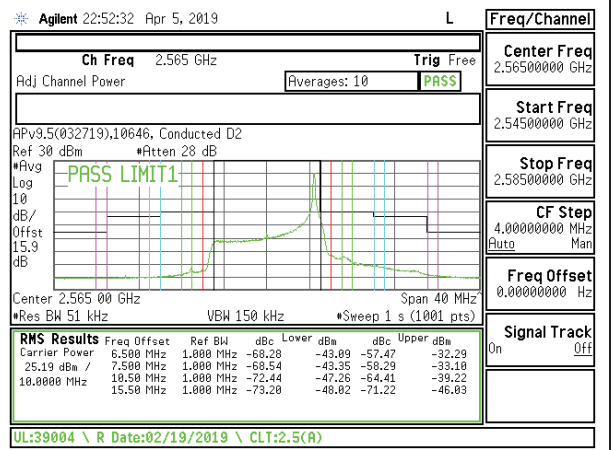

LTE B7 10MHz QPSK Low Channel RB50-0

LTE B7 10MHz 16QAM Low Channel RB50-0

LTE B7 10MHz QPSK Middle Channel RB1-0

LTE B7 10MHz 16QAM Middle Channel RB1-0

LTE B7 10MHz QPSK Middle Channel RB1-49

LTE B7 10MHz 16QAM Middle Channel RB1-49

LTE B7 10MHz QPSK Middle Channel RB50-0

LTE B7 10MHz 16QAM Middle Channel RB50-0

LTE B7 10MHz QPSK High Channel RB1-0

LTE B7 10MHz 16QAM High Channel RB1-0

LTE B7 10MHz QPSK High Channel RB1-49

LTE B7 10MHz 16QAM High Channel RB1-49

LTE B7 10MHz QPSK High Channel RB50-0

LTE B7 10MHz 16QAM High Channel RB50-0

LTE B7 15MHz QPSK Low Channel RB1-0

LTE B7 15MHz 16QAM Low Channel RB1-0

LTE B7 15MHz QPSK Low Channel RB1-74

LTE B7 15MHz 16QAM Low Channel RB1-74