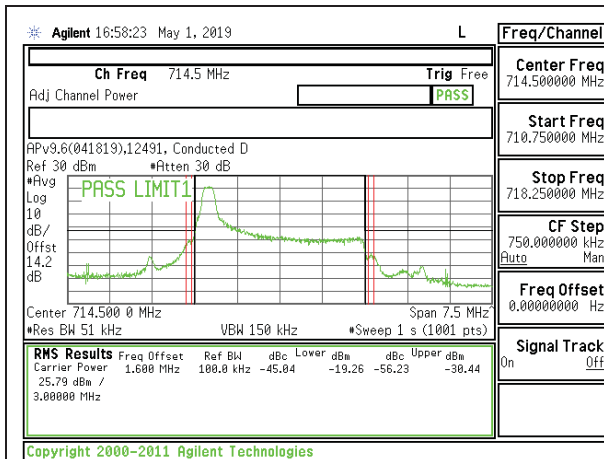

LTE B12 3MHz QPSK High Channel RB1-0