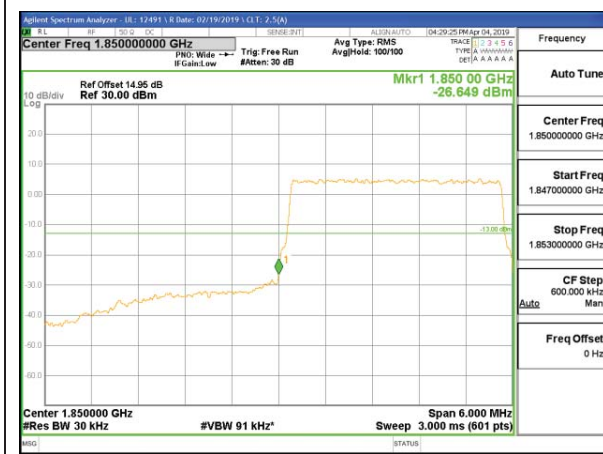

LTE B25 3MHz QPSK Low Channel RB15-0

LTE B25 3MHz QPSK High Channel RB15-0

LTE B25 3MHz 16QAM Low Channel RB1-0

LTE B25 3MHz 16QAM High Channel RB1-14

LTE B25 3MHz 16QAM Low Channel RB15-0

LTE B25 3MHz 16QAM High Channel RB15-0