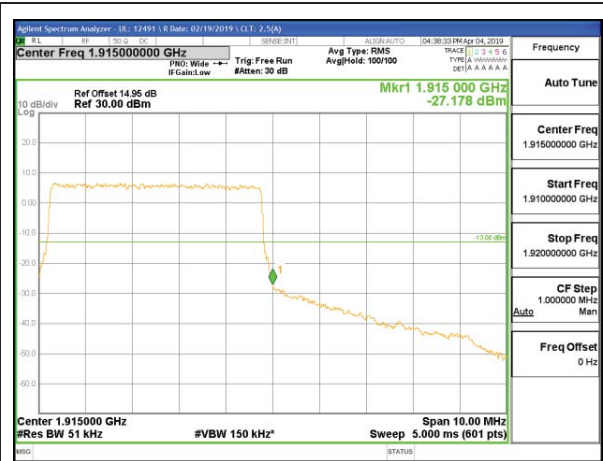

LTE B25 5MHz QPSK High Channel RB25-0