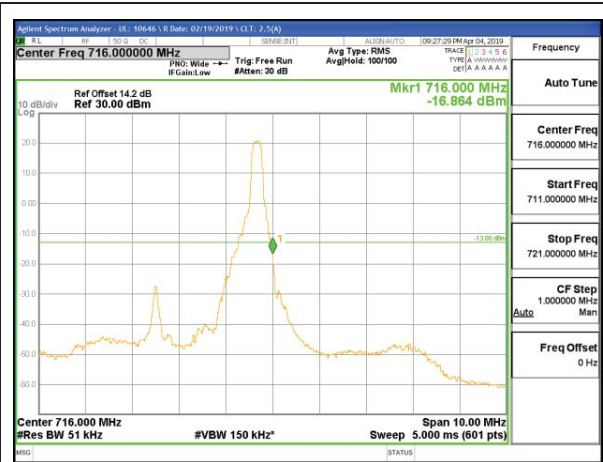

LTE B13 10MHz QPSK Middle Channel RB50-0

LTE B13 10MHz 16QAM Middle Channel RB50-0

8.2.6. LTE BAND 17 BANDEDGE

LTE B17 5MHz QPSK Low Channel RB1-0

LTE B17 5MHz QPSK High Channel RB1-24

LTE B17 5MHz QPSK Low Channel RB25-0