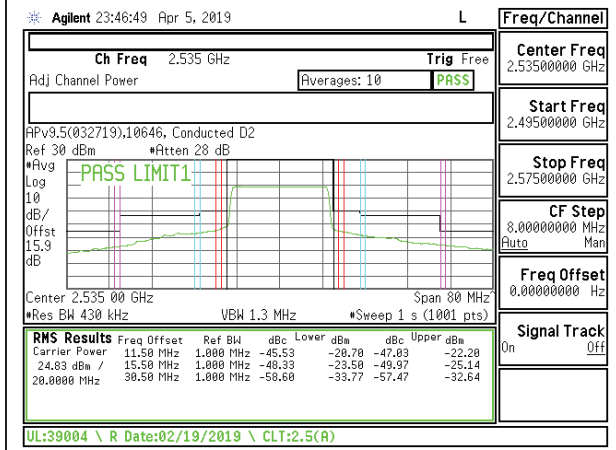

LTE B7 15MHz QPSK High Channel RB75-0

LTE B7 15MHz 16QAM High Channel RB75-0

LTE B7 20MHz QPSK Low Channel RB1-0

LTE B7 20MHz 16QAM Low Channel RB1-0

LTE B7 20MHz QPSK Low Channel RB1-99

LTE B7 20MHz 16QAM Low Channel RB1-99

LTE B7 20MHz QPSK Low Channel RB100-0

LTE B7 20MHz 16QAM Low Channel RB100-0

LTE B7 20MHz QPSK Middle Channel RB1-0

LTE B7 20MHz 16QAM Middle Channel RB1-0

LTE B7 20MHz QPSK Middle Channel RB1-99

LTE B7 20MHz 16QAM Middle Channel RB1-99

LTE B7 20MHz QPSK Middle Channel RB100-0

LTE B7 20MHz 16QAM Middle Channel RB100-0

LTE B7 20MHz QPSK High Channel RB1-0

LTE B7 20MHz 16QAM High Channel RB1-0

LTE B7 20MHz QPSK High Channel RB1-99

LTE B7 20MHz 16QAM High Channel RB1-99

LTE B7 20MHz QPSK High Channel RB100-0

LTE B7 20MHz 16QAM High Channel RB100-0

8.2.4. LTE BAND 12 ADJACENT CHANNEL POWER

LTE B12 1.4MHz QPSK Mid Channel RB1-0

LTE B12 1.4MHz 16QAM Mid Channel RB1-0

LTE B12 1.4MHz QPSK Mid Channel RB1-5