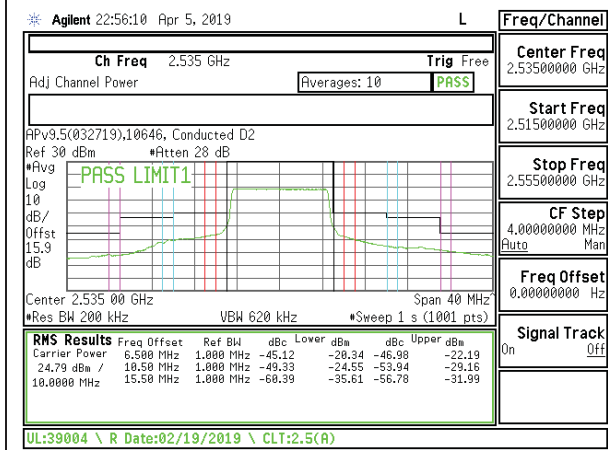

LTE B7 5MHz QPSK High Channel RB25-0

LTE B7 5MHz 16QAM High Channel RB25-0

LTE B7 10MHz QPSK Low Channel RB1-0

LTE B7 10MHz 16QAM Low Channel RB1-0

LTE B7 10MHz QPSK Low Channel RB1-49

LTE B7 10MHz 16QAM Low Channel RB1-49

LTE B7 10MHz QPSK Low Channel RB50-0

LTE B7 10MHz 16QAM Low Channel RB50-0

LTE B7 10MHz QPSK Middle Channel RB1-0

LTE B7 10MHz 16QAM Middle Channel RB1-0

LTE B7 10MHz QPSK Middle Channel RB1-49

LTE B7 10MHz 16QAM Middle Channel RB1-49

LTE B7 10MHz QPSK Middle Channel RB50-0

LTE B7 10MHz 16QAM Middle Channel RB50-0

LTE B7 10MHz QPSK High Channel RB1-0

LTE B7 10MHz 16QAM High Channel RB1-0

LTE B7 10MHz QPSK High Channel RB1-49

LTE B7 10MHz 16QAM High Channel RB1-49