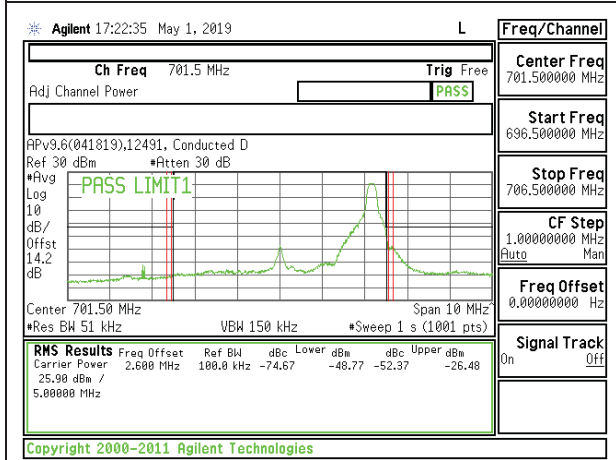

LTE B12 3MHz 16QAM High Channel RB1-14

LTE B12 3MHz QPSK High Channel RB15-0

LTE B12 3MHz 16QAM High Channel RB15-0

LTE B12 5MHz QPSK Low Channel RB1-0

LTE B12 5MHz 16QAM Low Channel RB1-0

LTE B12 5MHz QPSK Low Channel RB1-24

LTE B12 5MHz 16QAM Low Channel RB1-24

LTE B12 5MHz QPSK Low Channel RB25-0

LTE B12 5MHz 16QAM Low Channel RB25-0

LTE B12 5MHz QPSK Mid Channel RB1-0

LTE B12 5MHz 16QAM Mid Channel RB1-0

LTE B12 5MHz QPSK Mid Channel RB1-24