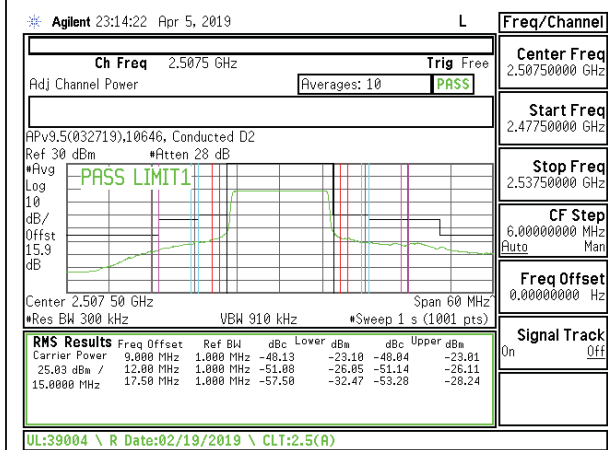

LTE B7 10MHz QPSK Middle Channel RB50-0

LTE B7 10MHz 16QAM Middle Channel RB50-0

LTE B7 10MHz QPSK High Channel RB1-0

LTE B7 10MHz 16QAM High Channel RB1-0

LTE B7 10MHz QPSK High Channel RB1-49

LTE B7 10MHz 16QAM High Channel RB1-49

LTE B7 10MHz QPSK High Channel RB50-0

LTE B7 10MHz 16QAM High Channel RB50-0

LTE B7 15MHz QPSK Low Channel RB1-0

LTE B7 15MHz 16QAM Low Channel RB1-0

LTE B7 15MHz QPSK Low Channel RB1-74

LTE B7 15MHz 16QAM Low Channel RB1-74

LTE B7 15MHz QPSK Low Channel RB75-0

LTE B7 15MHz 16QAM Low Channel RB75-0

LTE B7 15MHz QPSK Middle Channel RB1-0

LTE B7 15MHz 16QAM Middle Channel RB1-0

LTE B7 15MHz QPSK Middle Channel RB1-74

LTE B7 15MHz 16QAM Middle Channel RB1-74

LTE B7 15MHz QPSK Middle Channel RB75-0

LTE B7 15MHz 16QAM Middle Channel RB75-0

LTE B7 15MHz QPSK High Channel RB1-0

LTE B7 15MHz 16QAM High Channel RB1-0

LTE B7 15MHz QPSK High Channel RB1-74

LTE B7 15MHz 16QAM High Channel RB1-74