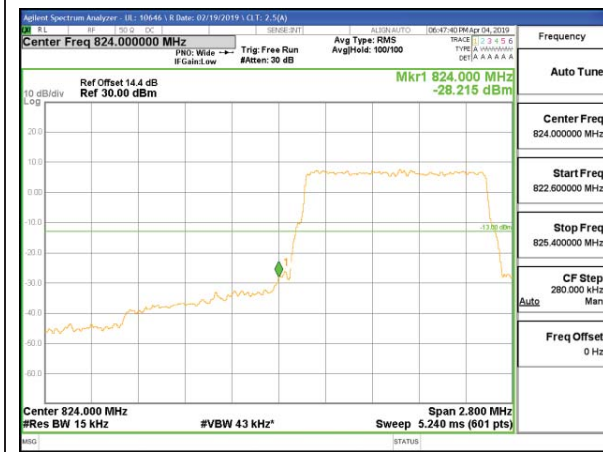

8.2.2. LTE BAND 5 BANDEDGE

LTE B5 1.4MHz QPSK Low Channel RB1-0

LTE B5 1.4MHz QPSK High Channel RB1-5

LTE B5 1.4MHz QPSK Low Channel RB6-0

LTE B5 1.4MHz QPSK High Channel RB6-0

LTE B5 1.4MHz 16QAM Low Channel RB1-0

LTE B5 1.4MHz 16QAM High Channel RB1-5

LTE B5 1.4MHz 16QAM Low Channel RB6-0

LTE B5 1.4MHz 16QAM High Channel RB6-0

LTE B5 3MHz QPSK Low Channel RB1-0

LTE B5 3MHz QPSK High Channel RB1-14

LTE B5 3MHz QPSK Low Channel RB15-0