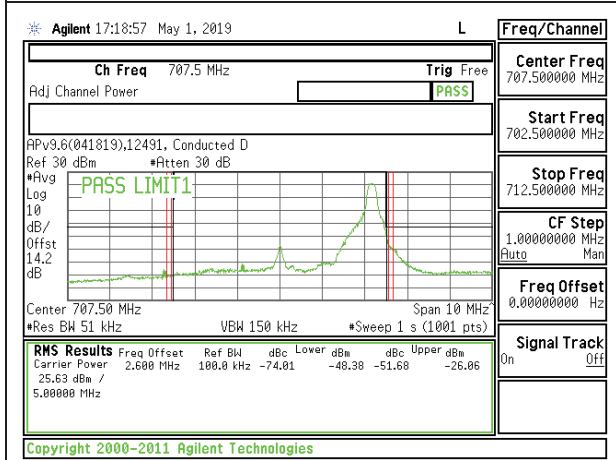

LTE B12 5MHz 16QAM Low Channel RB1-24

LTE B12 5MHz QPSK Low Channel RB25-0

LTE B12 5MHz 16QAM Low Channel RB25-0

LTE B12 5MHz QPSK Mid Channel RB1-0

LTE B12 5MHz 16QAM Mid Channel RB1-0

LTE B12 5MHz QPSK Mid Channel RB1-24

LTE B12 5MHz 16QAM Mid Channel RB1-24

LTE B12 5MHz QPSK Mid Channel RB25-0

LTE B12 5MHz 16QAM Mid Channel RB25-0

LTE B12 5MHz QPSK High Channel RB1-0

LTE B12 5MHz 16QAM High Channel RB1-0

LTE B12 5MHz QPSK High Channel RB1-24