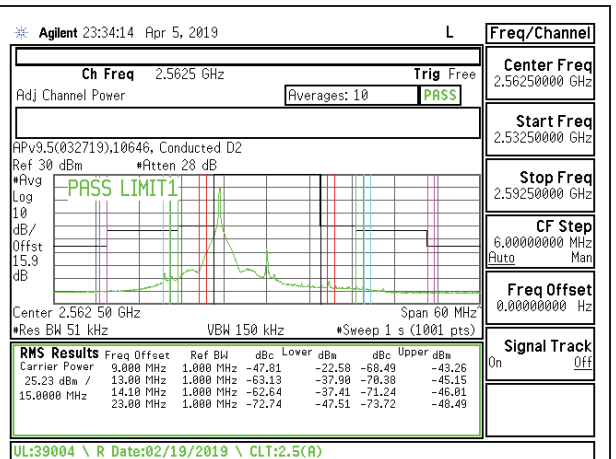

LTE B7 10MHz QPSK High Channel RB50-0

LTE B7 10MHz 16QAM High Channel RB50-0

LTE B7 15MHz QPSK Low Channel RB1-0

LTE B7 15MHz 16QAM Low Channel RB1-0

LTE B7 15MHz QPSK Low Channel RB1-74

LTE B7 15MHz 16QAM Low Channel RB1-74

LTE B7 15MHz QPSK Low Channel RB75-0

LTE B7 15MHz 16QAM Low Channel RB75-0

LTE B7 15MHz QPSK Middle Channel RB1-0

LTE B7 15MHz 16QAM Middle Channel RB1-0

LTE B7 15MHz QPSK Middle Channel RB1-74

LTE B7 15MHz 16QAM Middle Channel RB1-74

LTE B7 15MHz QPSK Middle Channel RB75-0

LTE B7 15MHz 16QAM Middle Channel RB75-0

LTE B7 15MHz QPSK High Channel RB1-0

LTE B7 15MHz 16QAM High Channel RB1-0

LTE B7 15MHz QPSK High Channel RB1-74

LTE B7 15MHz 16QAM High Channel RB1-74