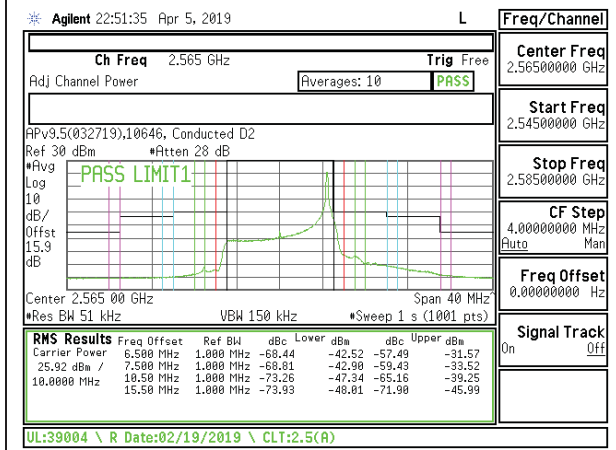

LTE B7 10MHz QPSK Low Channel RB50-0

LTE B7 10MHz 16QAM Low Channel RB50-0

LTE B7 10MHz QPSK Middle Channel RB1-0

LTE B7 10MHz 16QAM Middle Channel RB1-0

LTE B7 10MHz QPSK Middle Channel RB1-49

LTE B7 10MHz 16QAM Middle Channel RB1-49

LTE B7 10MHz QPSK Middle Channel RB50-0

LTE B7 10MHz 16QAM Middle Channel RB50-0

LTE B7 10MHz QPSK High Channel RB1-0

LTE B7 10MHz 16QAM High Channel RB1-0

LTE B7 10MHz QPSK High Channel RB1-49

LTE B7 10MHz 16QAM High Channel RB1-49

LTE B7 10MHz QPSK High Channel RB50-0

LTE B7 10MHz 16QAM High Channel RB50-0

LTE B7 15MHz QPSK Low Channel RB1-0

LTE B7 15MHz 16QAM Low Channel RB1-0

LTE B7 15MHz QPSK Low Channel RB1-74

LTE B7 15MHz 16QAM Low Channel RB1-74