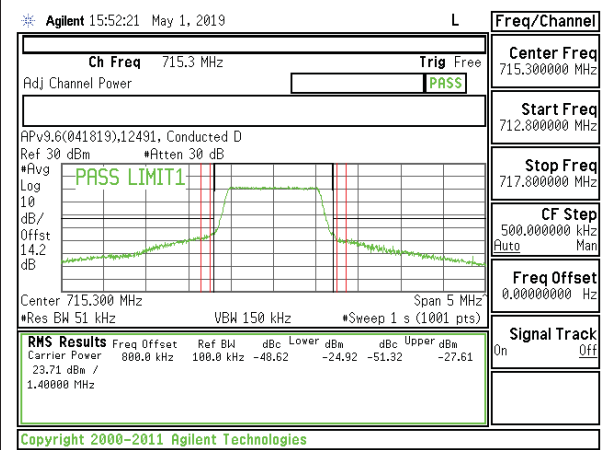

LTE B7 20MHz QPSK High Channel RB100-0

LTE B7 20MHz 16QAM High Channel RB100-0

8.2.4. LTE BAND 12 ADJACENT CHANNEL POWER

LTE B12 1.4MHz QPSK Mid Channel RB1-0

LTE B12 1.4MHz 16QAM Mid Channel RB1-0

LTE B12 1.4MHz QPSK Mid Channel RB1-5

LTE B12 1.4MHz 16QAM Mid Channel RB1-5

LTE B12 1.4MHz QPSK Mid Channel RB6-0

LTE B12 1.4MHz 16QAM Mid Channel RB6-0

LTE B12 1.4MHz QPSK High Channel RB1-0

LTE B12 1.4MHz 16QAM High Channel RB1-0

LTE B12 1.4MHz QPSK High Channel RB1-5

LTE B12 1.4MHz 16QAM High Channel RB1-5

LTE B12 1.4MHz QPSK High Channel RB6-0

LTE B12 1.4MHz 16QAM High Channel RB6-0

LTE B12 3MHz QPSK Low Channel RB1-0

LTE B12 3MHz 16QAM Low Channel RB1-0

LTE B12 3MHz QPSK Low Channel RB1-14