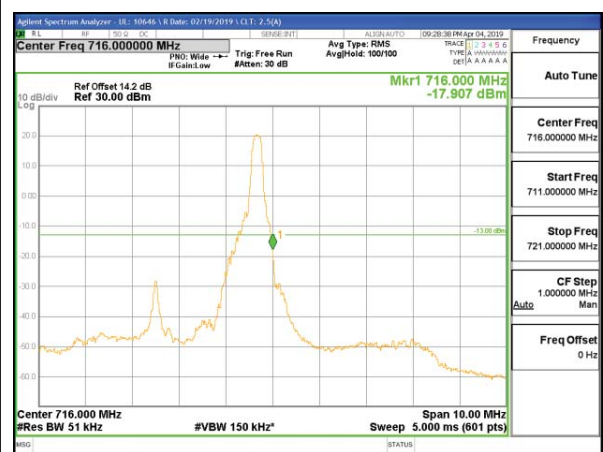

LTE B17 5MHz 16QAM High Channel RB1-24