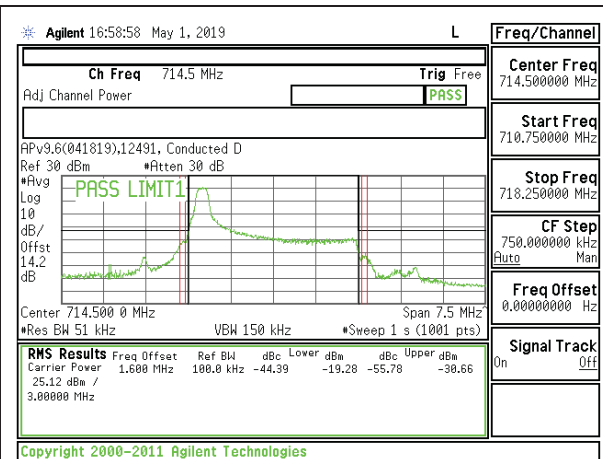

LTE B12 3MHz 16QAM Mid Channel RB1-14

LTE B12 3MHz QPSK Mid Channel RB15-0

LTE B12 3MHz 16QAM Mid Channel RB15-0

LTE B12 3MHz QPSK High Channel RB1-0

LTE B12 3MHz 16QAM High Channel RB1-0

LTE B12 3MHz QPSK High Channel RB1-14

LTE B12 3MHz 16QAM High Channel RB1-14

LTE B12 3MHz QPSK High Channel RB15-0

LTE B12 3MHz 16QAM High Channel RB15-0

LTE B12 5MHz QPSK Low Channel RB1-0

LTE B12 5MHz 16QAM Low Channel RB1-0

LTE B12 5MHz QPSK Low Channel RB1-24