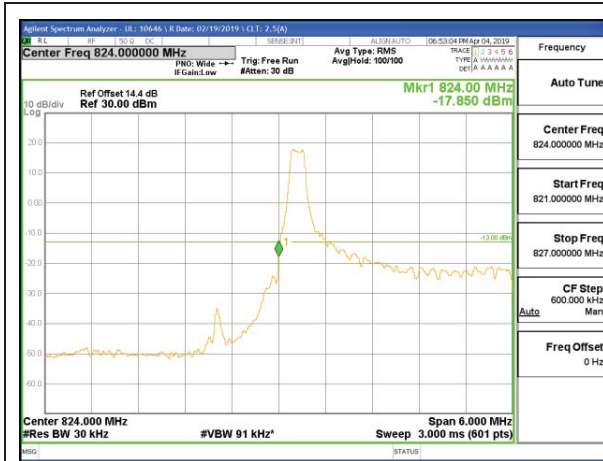

8.2.2. LTE BAND 5 BANDEDGE

LTE B5 1.4MHz QPSK Low Channel RB1-0

LTE B5 1.4MHz QPSK High Channel RB1-5

LTE B5 1.4MHz QPSK Low Channel RB6-0

LTE B5 1.4MHz QPSK High Channel RB6-0

LTE B5 1.4MHz 16QAM Low Channel RB1-0

LTE B5 1.4MHz 16QAM High Channel RB1-5

LTE B5 1.4MHz 16QAM Low Channel RB6-0

LTE B5 1.4MHz 16QAM High Channel RB6-0

LTE B5 3MHz QPSK Low Channel RB1-0

LTE B5 3MHz QPSK High Channel RB1-14

LTE B5 3MHz QPSK Low Channel RB15-0

LTE B5 3MHz QPSK High Channel RB15-0

LTE B5 3MHz 16QAM Low Channel RB1-0

LTE B5 3MHz 16QAM High Channel RB1-14

LTE B5 3MHz 16QAM Low Channel RB15-0

LTE B5 3MHz 16QAM High Channel RB15-0

LTE B5 5MHz QPSK Low Channel RB1-0