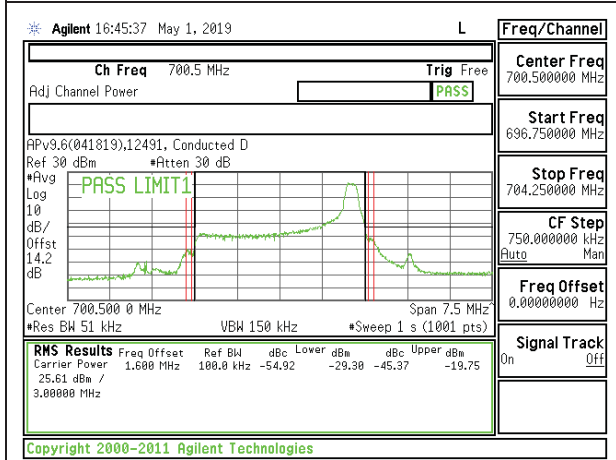

LTE B12 1.4MHz 16QAM High Channel RB1-5

LTE B12 1.4MHz QPSK High Channel RB6-0

LTE B12 1.4MHz 16QAM High Channel RB6-0

LTE B12 3MHz QPSK Low Channel RB1-0

LTE B12 3MHz 16QAM Low Channel RB1-0

LTE B12 3MHz QPSK Low Channel RB1-14