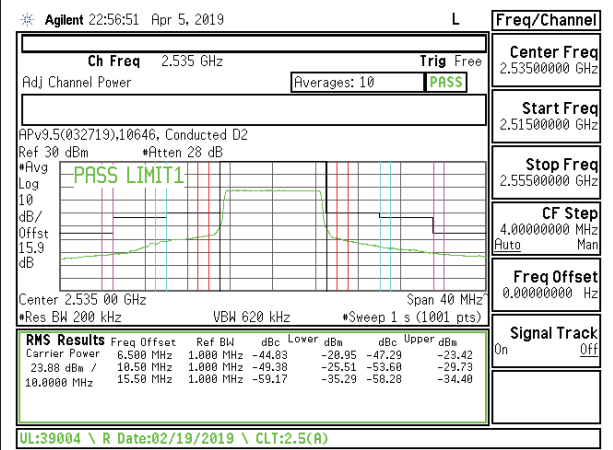

LTE B7 5MHz QPSK High Channel RB25-0

LTE B7 5MHz 16QAM High Channel RB25-0

LTE B7 10MHz QPSK Low Channel RB1-0

LTE B7 10MHz 16QAM Low Channel RB1-0

LTE B7 10MHz QPSK Low Channel RB1-49

LTE B7 10MHz 16QAM Low Channel RB1-49

LTE B7 10MHz QPSK Low Channel RB50-0

LTE B7 10MHz 16QAM Low Channel RB50-0

LTE B7 10MHz QPSK Middle Channel RB1-0

LTE B7 10MHz 16QAM Middle Channel RB1-0

LTE B7 10MHz QPSK Middle Channel RB1-49

LTE B7 10MHz 16QAM Middle Channel RB1-49

LTE B7 10MHz QPSK Middle Channel RB50-0

LTE B7 10MHz 16QAM Middle Channel RB50-0

LTE B7 10MHz QPSK High Channel RB1-0

LTE B7 10MHz 16QAM High Channel RB1-0

LTE B7 10MHz QPSK High Channel RB1-49

LTE B7 10MHz 16QAM High Channel RB1-49