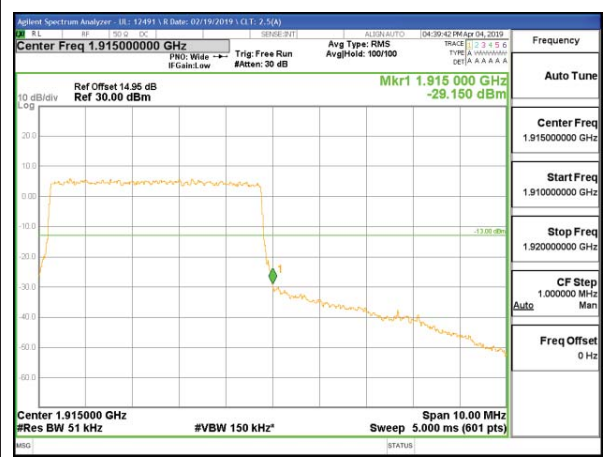

LTE B25 5MHz 16QAM High Channel RB25-0