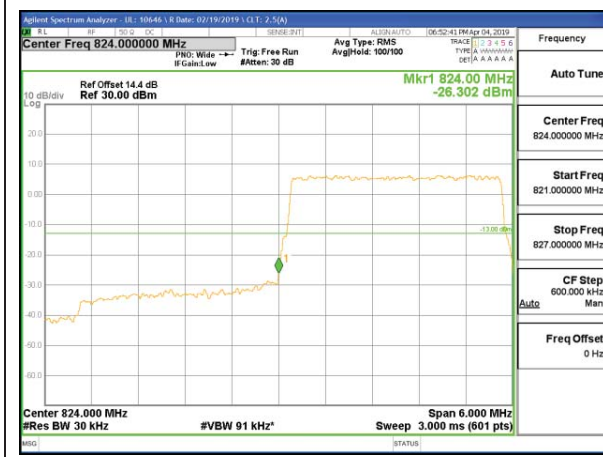

8.2.2. LTE BAND 5 BANDEDGE

LTE B5 1.4MHz QPSK Low Channel RB1-0

LTE B5 1.4MHz QPSK High Channel RB1-5

LTE B5 1.4MHz QPSK Low Channel RB6-0

LTE B5 1.4MHz QPSK High Channel RB6-0

LTE B5 1.4MHz 16QAM Low Channel RB1-0

LTE B5 1.4MHz 16QAM High Channel RB1-5

LTE B5 1.4MHz 16QAM Low Channel RB6-0

LTE B5 1.4MHz 16QAM High Channel RB6-0

LTE B5 3MHz QPSK Low Channel RB1-0

LTE B5 3MHz QPSK High Channel RB1-14

LTE B5 3MHz QPSK Low Channel RB15-0

LTE B5 3MHz QPSK High Channel RB15-0

LTE B5 3MHz 16QAM Low Channel RB1-0

LTE B5 3MHz 16QAM High Channel RB1-14

LTE B5 3MHz 16QAM Low Channel RB15-0

LTE B5 3MHz 16QAM High Channel RB15-0

LTE B5 5MHz QPSK Low Channel RB1-0