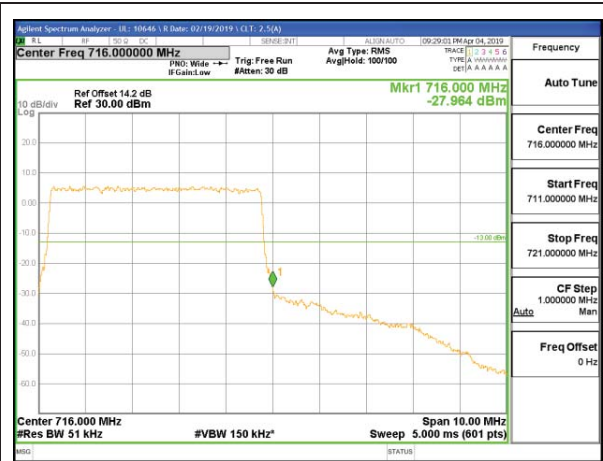

LTE B17 5MHz QPSK High Channel RB25-0

LTE B17 5MHz 16QAM Low Channel RB1-0

LTE B17 5MHz 16QAM High Channel RB1-24

LTE B17 5MHz 16QAM Low Channel RB25-0

LTE B17 5MHz 16QAM High Channel RB25-0

LTE B17 10MHz QPSK Low Channel RB1-0