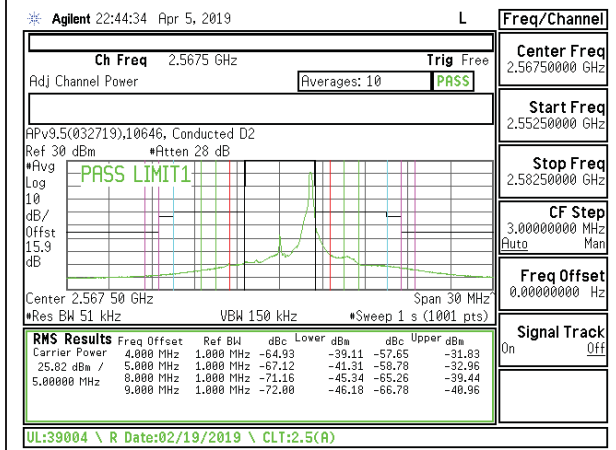

LTE B5 10MHz 16QAM High Channel RB1-49

8.2.3. LTE BAND 7 ADJACENT CHANNEL POWER

LTE B7 5MHz QPSK Middle Channel RB1-0

LTE B7 5MHz 16QAM Middle Channel RB1-0

LTE B7 5MHz QPSK Middle Channel RB1-24

LTE B7 5MHz 16QAM Middle Channel RB1-24

LTE B7 5MHz QPSK Middle Channel RB25-0

LTE B7 5MHz 16QAM Middle Channel RB25-0

LTE B7 5MHz QPSK High Channel RB1-0

LTE B7 5MHz 16QAM High Channel RB1-0

LTE B7 5MHz QPSK High Channel RB1-24

LTE B7 5MHz 16QAM High Channel RB1-24

LTE B7 5MHz QPSK High Channel RB25-0

LTE B7 5MHz 16QAM High Channel RB25-0

LTE B7 10MHz QPSK Low Channel RB1-0

LTE B7 10MHz 16QAM Low Channel RB1-0

LTE B7 10MHz QPSK Low Channel RB1-49

LTE B7 10MHz 16QAM Low Channel RB1-49