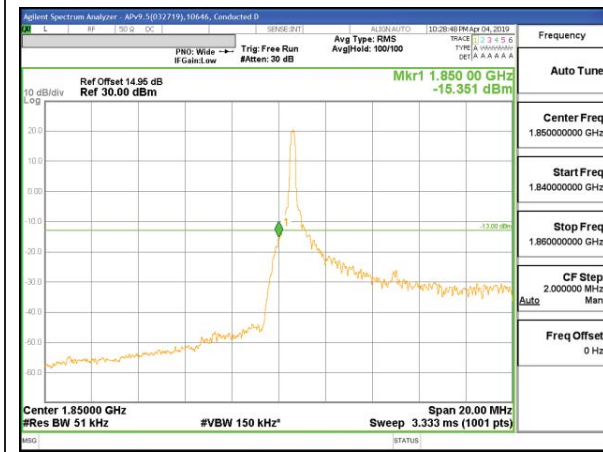

LTE B25 5MHz 16QAM Low Channel RB25-0

LTE B25 5MHz 16QAM High Channel RB25-0

LTE B25 10MHz QPSK Low Channel RB1-0

LTE B25 10MHz QPSK High Channel RB1-49

LTE B25 10MHz QPSK Low Channel RB50-0

LTE B25 10MHz QPSK High Channel RB50-0