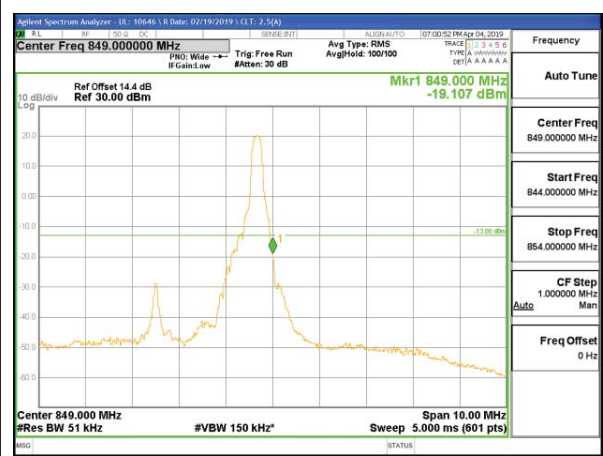

LTE B5 3MHz QPSK High Channel RB15-0

LTE B5 3MHz 16QAM Low Channel RB1-0

LTE B5 3MHz 16QAM High Channel RB1-14

LTE B5 3MHz 16QAM Low Channel RB15-0

LTE B5 3MHz 16QAM High Channel RB15-0

LTE B5 5MHz QPSK Low Channel RB1-0

LTE B5 5MHz QPSK High Channel RB1-24

LTE B5 5MHz QPSK Low Channel RB25-0

LTE B5 5MHz QPSK High Channel RB25-0

LTE B5 5MHz 16QAM Low Channel RB1-0

LTE B5 5MHz 16QAM High Channel RB1-24

LTE B5 5MHz 16QAM Low Channel RB25-0

LTE B5 5MHz 16QAM High Channel RB25-0

LTE B5 10MHz QPSK Low Channel RB1-0

LTE B5 10MHz QPSK High Channel RB1-49

LTE B5 10MHz QPSK Low Channel RB50-0

LTE B5 10MHz QPSK High Channel RB50-0

LTE B5 10MHz 16QAM Low Channel RB1-0