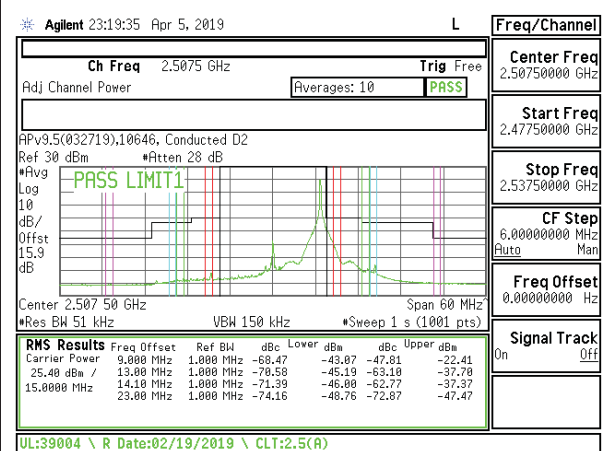

LTE B7 10MHz QPSK Middle Channel RB50-0

LTE B7 10MHz 16QAM Middle Channel RB50-0

LTE B7 10MHz QPSK High Channel RB1-0

LTE B7 10MHz 16QAM High Channel RB1-0

LTE B7 10MHz QPSK High Channel RB1-49

LTE B7 10MHz 16QAM High Channel RB1-49

LTE B7 10MHz QPSK High Channel RB50-0

LTE B7 10MHz 16QAM High Channel RB50-0

LTE B7 15MHz QPSK Low Channel RB1-0

LTE B7 15MHz 16QAM Low Channel RB1-0

LTE B7 15MHz QPSK Low Channel RB1-74

LTE B7 15MHz 16QAM Low Channel RB1-74

LTE B7 15MHz QPSK Low Channel RB75-0

LTE B7 15MHz 16QAM Low Channel RB75-0

LTE B7 15MHz QPSK Middle Channel RB1-0

LTE B7 15MHz 16QAM Middle Channel RB1-0

LTE B7 15MHz QPSK Middle Channel RB1-74

LTE B7 15MHz 16QAM Middle Channel RB1-74

LTE B7 15MHz QPSK Middle Channel RB75-0

LTE B7 15MHz 16QAM Middle Channel RB75-0

LTE B7 15MHz QPSK High Channel RB1-0

LTE B7 15MHz 16QAM High Channel RB1-0

LTE B7 15MHz QPSK High Channel RB1-74

LTE B7 15MHz 16QAM High Channel RB1-74