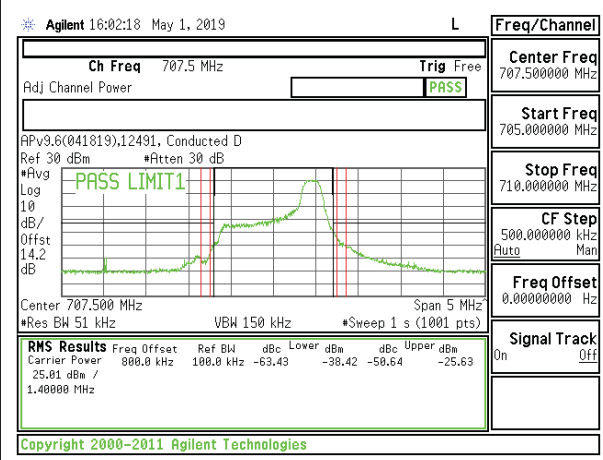

LTE B7 20MHz QPSK Middle Channel RB100-0

LTE B7 20MHz 16QAM Middle Channel RB100-0

LTE B7 20MHz QPSK High Channel RB1-0

LTE B7 20MHz 16QAM High Channel RB1-0

LTE B7 20MHz QPSK High Channel RB1-99

LTE B7 20MHz 16QAM High Channel RB1-99

LTE B7 20MHz QPSK High Channel RB100-0

LTE B7 20MHz 16QAM High Channel RB100-0

8.2.4. LTE BAND 12 ADJACENT CHANNEL POWER

LTE B12 1.4MHz QPSK Mid Channel RB1-0

LTE B12 1.4MHz 16QAM Mid Channel RB1-0

LTE B12 1.4MHz QPSK Mid Channel RB1-5

LTE B12 1.4MHz 16QAM Mid Channel RB1-5

LTE B12 1.4MHz QPSK Mid Channel RB6-0

LTE B12 1.4MHz 16QAM Mid Channel RB6-0

LTE B12 1.4MHz QPSK High Channel RB1-0

LTE B12 1.4MHz 16QAM High Channel RB1-0

LTE B12 1.4MHz QPSK High Channel RB1-5