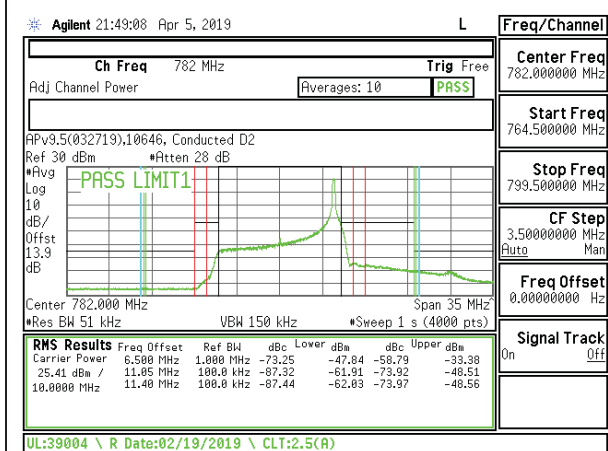

LTE B12 10MHz 16QAM High Channel RB1-49

LTE B12 10MHz QPSK High Channel RB50-0

LTE B12 10MHz 16QAM High Channel RB50-0

8.2.5. LTE BAND 13 ADJACENT CHANNEL POWER

LTE B13 5MHz 16QAM Low Channel RB1-0

LTE B13 5MHz 16QAM High Channel RB1-24

LTE B13 5MHz 16QAM Low Channel RB25-0

LTE B13 5MHz 16QAM High Channel RB25-0

LTE B13 10MHz QPSK Middle Channel RB1-0

LTE B13 10MHz 16QAM Middle Channel RB1-0

LTE B13 10MHz QPSK Middle Channel RB1-49

LTE B13 10MHz 16QAM Middle Channel RB1-49

LTE B13 10MHz QPSK Middle Channel RB50-0

LTE B13 10MHz 16QAM Middle Channel RB50-0

8.2.6. LTE BAND 17 BANDEDGE

LTE B17 5MHz QPSK Low Channel RB1-0

LTE B17 5MHz QPSK High Channel RB1-24

LTE B17 5MHz QPSK Low Channel RB25-0