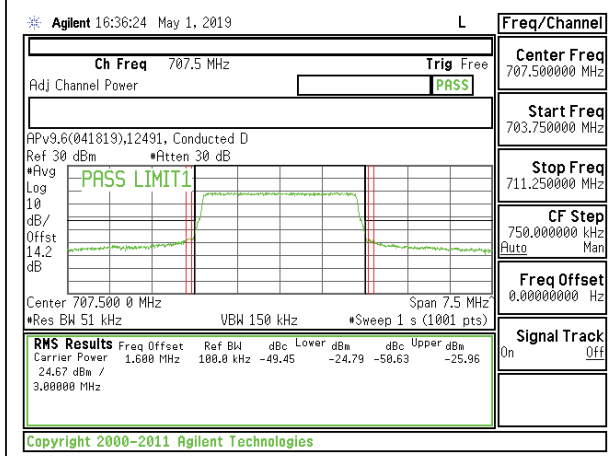

LTE B12 3MHz QPSK Mid Channel RB15-0