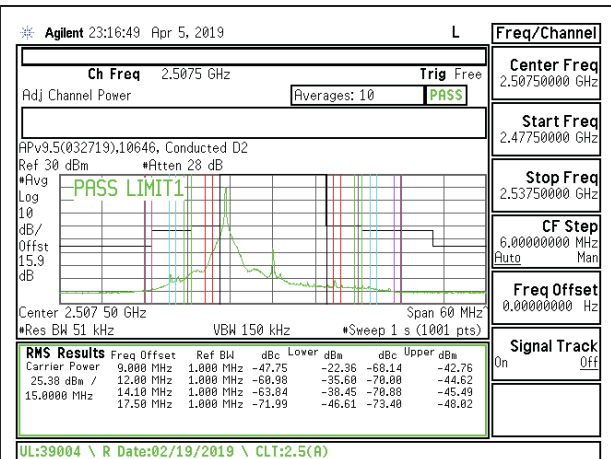

LTE B7 10MHz QPSK Low Channel RB50-0

LTE B7 10MHz 16QAM Low Channel RB50-0

LTE B7 10MHz QPSK Middle Channel RB1-0

LTE B7 10MHz 16QAM Middle Channel RB1-0

LTE B7 10MHz QPSK Middle Channel RB1-49

LTE B7 10MHz 16QAM Middle Channel RB1-49

LTE B7 10MHz QPSK Middle Channel RB50-0

LTE B7 10MHz 16QAM Middle Channel RB50-0

LTE B7 10MHz QPSK High Channel RB1-0

LTE B7 10MHz 16QAM High Channel RB1-0

LTE B7 10MHz QPSK High Channel RB1-49

LTE B7 10MHz 16QAM High Channel RB1-49

LTE B7 10MHz QPSK High Channel RB50-0

LTE B7 10MHz 16QAM High Channel RB50-0

LTE B7 15MHz QPSK Low Channel RB1-0

LTE B7 15MHz 16QAM Low Channel RB1-0

LTE B7 15MHz QPSK Low Channel RB1-74

LTE B7 15MHz 16QAM Low Channel RB1-74