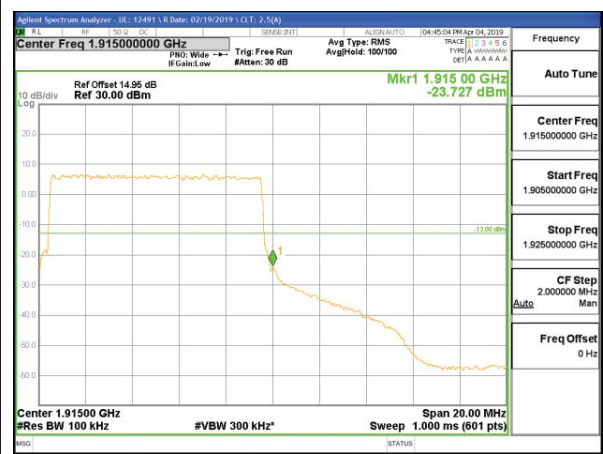

LTE B25 5MHz 16QAM Low Channel RB25-0

LTE B25 5MHz 16QAM High Channel RB25-0

LTE B25 10MHz QPSK Low Channel RB1-0

LTE B25 10MHz QPSK High Channel RB1-49

LTE B25 10MHz QPSK Low Channel RB50-0

LTE B25 10MHz QPSK High Channel RB50-0