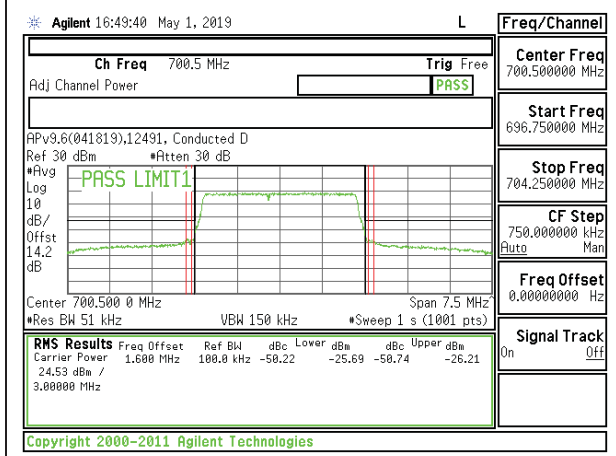

LTE B12 3MHz QPSK Low Channel RB15-0