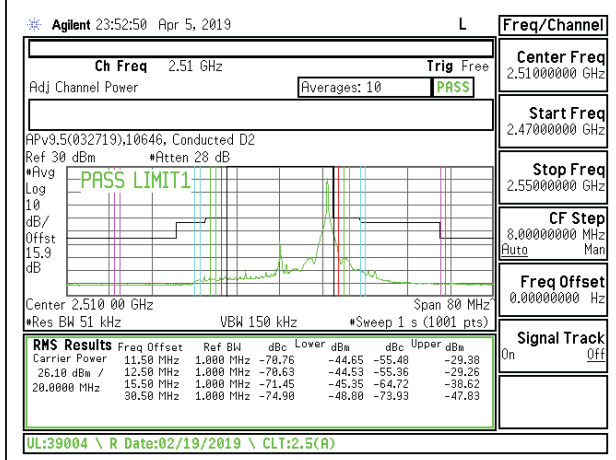

LTE B7 15MHz QPSK Middle Channel RB75-0

LTE B7 15MHz 16QAM Middle Channel RB75-0

LTE B7 15MHz QPSK High Channel RB1-0

LTE B7 15MHz 16QAM High Channel RB1-0

LTE B7 15MHz QPSK High Channel RB1-74

LTE B7 15MHz 16QAM High Channel RB1-74

LTE B7 15MHz QPSK High Channel RB75-0

LTE B7 15MHz 16QAM High Channel RB75-0

LTE B7 20MHz QPSK Low Channel RB1-0

LTE B7 20MHz 16QAM Low Channel RB1-0

LTE B7 20MHz QPSK Low Channel RB1-99

LTE B7 20MHz 16QAM Low Channel RB1-99

LTE B7 20MHz QPSK Low Channel RB100-0

LTE B7 20MHz 16QAM Low Channel RB100-0

LTE B7 20MHz QPSK Middle Channel RB1-0

LTE B7 20MHz 16QAM Middle Channel RB1-0

LTE B7 20MHz QPSK Middle Channel RB1-99

LTE B7 20MHz 16QAM Middle Channel RB1-99

LTE B7 20MHz QPSK Middle Channel RB100-0

LTE B7 20MHz 16QAM Middle Channel RB100-0

LTE B7 20MHz QPSK High Channel RB1-0

LTE B7 20MHz 16QAM High Channel RB1-0

LTE B7 20MHz QPSK High Channel RB1-99

LTE B7 20MHz 16QAM High Channel RB1-99