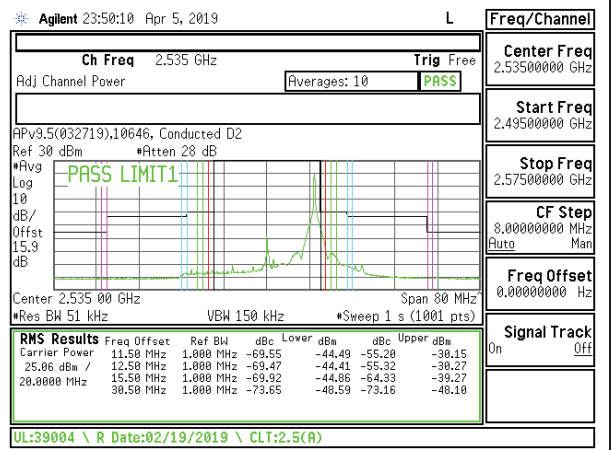

LTE B7 15MHz QPSK High Channel RB75-0

LTE B7 15MHz 16QAM High Channel RB75-0

LTE B7 20MHz QPSK Low Channel RB1-0

LTE B7 20MHz 16QAM Low Channel RB1-0

LTE B7 20MHz QPSK Low Channel RB1-99

LTE B7 20MHz 16QAM Low Channel RB1-99

LTE B7 20MHz QPSK Low Channel RB100-0

LTE B7 20MHz 16QAM Low Channel RB100-0

LTE B7 20MHz QPSK Middle Channel RB1-0

LTE B7 20MHz 16QAM Middle Channel RB1-0

LTE B7 20MHz QPSK Middle Channel RB1-99

LTE B7 20MHz 16QAM Middle Channel RB1-99

LTE B7 20MHz QPSK Middle Channel RB100-0

LTE B7 20MHz 16QAM Middle Channel RB100-0

LTE B7 20MHz QPSK High Channel RB1-0

LTE B7 20MHz 16QAM High Channel RB1-0

LTE B7 20MHz QPSK High Channel RB1-99

LTE B7 20MHz 16QAM High Channel RB1-99

LTE B7 20MHz QPSK High Channel RB100-0

LTE B7 20MHz 16QAM High Channel RB100-0

8.2.4. LTE BAND 12 ADJACENT CHANNEL POWER

LTE B12 1.4MHz QPSK Mid Channel RB1-0

LTE B12 1.4MHz 16QAM Mid Channel RB1-0

LTE B12 1.4MHz QPSK Mid Channel RB1-5