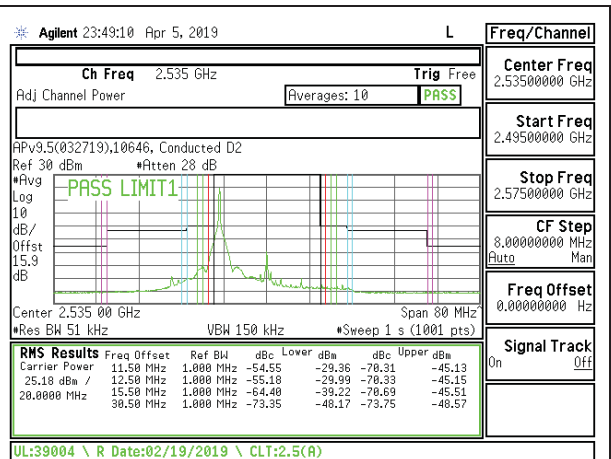

LTE B7 15MHz QPSK Middle Channel RB75-0

LTE B7 15MHz 16QAM Middle Channel RB75-0

LTE B7 15MHz QPSK High Channel RB1-0

LTE B7 15MHz 16QAM High Channel RB1-0

LTE B7 15MHz QPSK High Channel RB1-74

LTE B7 15MHz 16QAM High Channel RB1-74

LTE B7 15MHz QPSK High Channel RB75-0

LTE B7 15MHz 16QAM High Channel RB75-0

LTE B7 20MHz QPSK Low Channel RB1-0

LTE B7 20MHz 16QAM Low Channel RB1-0

LTE B7 20MHz QPSK Low Channel RB1-99

LTE B7 20MHz 16QAM Low Channel RB1-99

LTE B7 20MHz QPSK Low Channel RB100-0

LTE B7 20MHz 16QAM Low Channel RB100-0

LTE B7 20MHz QPSK Middle Channel RB1-0

LTE B7 20MHz 16QAM Middle Channel RB1-0

LTE B7 20MHz QPSK Middle Channel RB1-99

LTE B7 20MHz 16QAM Middle Channel RB1-99

LTE B7 20MHz QPSK Middle Channel RB100-0

LTE B7 20MHz 16QAM Middle Channel RB100-0

LTE B7 20MHz QPSK High Channel RB1-0

LTE B7 20MHz 16QAM High Channel RB1-0

LTE B7 20MHz QPSK High Channel RB1-99

LTE B7 20MHz 16QAM High Channel RB1-99