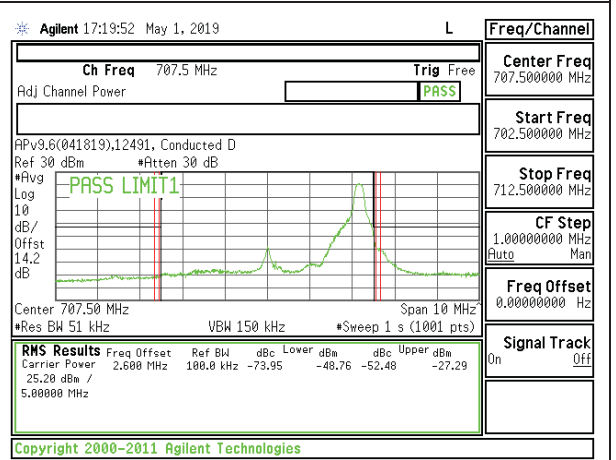

LTE B12 5MHz 16QAM Low Channel RB1-24

LTE B12 5MHz QPSK Low Channel RB25-0

LTE B12 5MHz 16QAM Low Channel RB25-0

LTE B12 5MHz QPSK Mid Channel RB1-0

LTE B12 5MHz 16QAM Mid Channel RB1-0

LTE B12 5MHz QPSK Mid Channel RB1-24