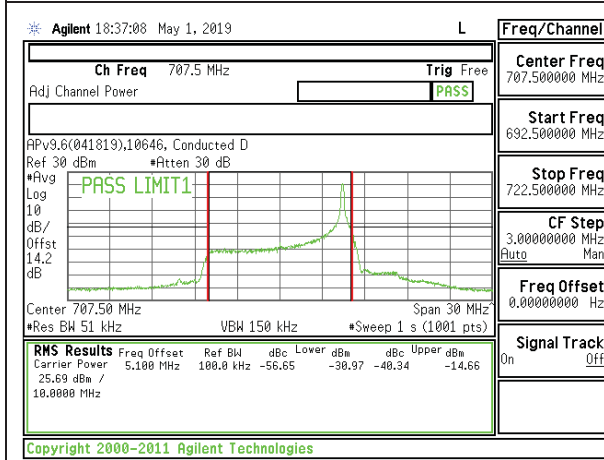

LTE B12 10MHz 16QAM Low Channel RB1-49

LTE B12 10MHz QPSK Low Channel RB50-0

LTE B12 10MHz 16QAM Low Channel RB50-0

LTE B12 10MHz QPSK Mid Channel RB1-0

LTE B12 10MHz 16QAM Mid Channel RB1-0

LTE B12 10MHz QPSK Mid Channel RB1-49

LTE B12 10MHz 16QAM Mid Channel RB1-49

LTE B12 10MHz QPSK Mid Channel RB50-0

LTE B12 10MHz 16QAM Mid Channel RB50-0

LTE B12 10MHz QPSK High Channel RB1-0

LTE B12 10MHz 16QAM High Channel RB1-0

LTE B12 10MHz QPSK High Channel RB1-49