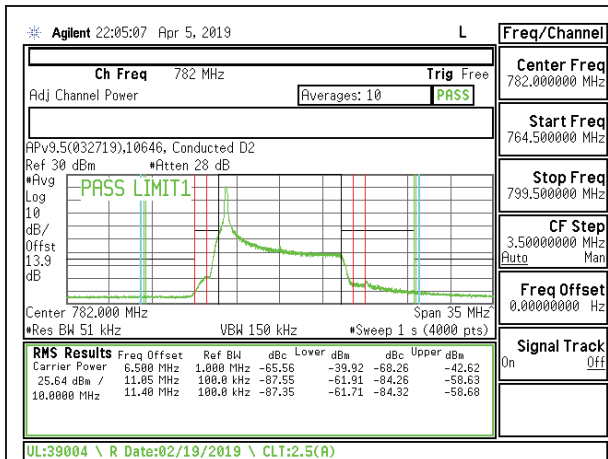

LTE B12 10MHz 16QAM Mid Channel RB1-49

LTE B12 10MHz QPSK Mid Channel RB50-0

LTE B12 10MHz 16QAM Mid Channel RB50-0

LTE B12 10MHz QPSK High Channel RB1-0

LTE B12 10MHz 16QAM High Channel RB1-0

LTE B12 10MHz QPSK High Channel RB1-49

LTE B12 10MHz 16QAM High Channel RB1-49

LTE B12 10MHz QPSK High Channel RB50-0

LTE B12 10MHz 16QAM High Channel RB50-0

8.2.5. LTE BAND 13 ADJACENT CHANNEL POWER

LTE B13 5MHz 16QAM Low Channel RB1-0

LTE B13 5MHz 16QAM High Channel RB1-24

LTE B13 5MHz 16QAM Low Channel RB25-0

LTE B13 5MHz 16QAM High Channel RB25-0

LTE B13 10MHz QPSK Middle Channel RB1-0

LTE B13 10MHz 16QAM Middle Channel RB1-0

LTE B13 10MHz QPSK Middle Channel RB1-49

LTE B13 10MHz 16QAM Middle Channel RB1-49