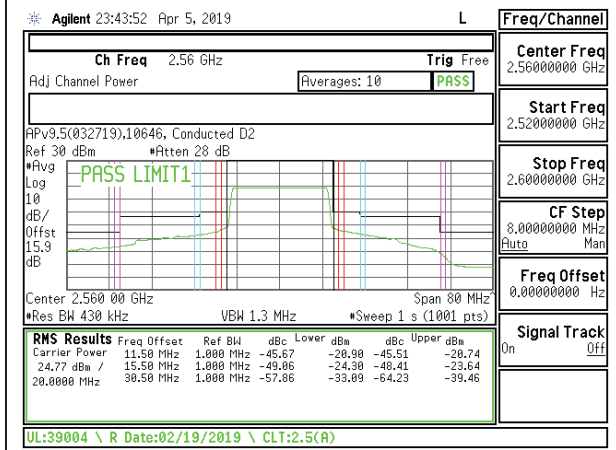

LTE B7 20MHz QPSK Low Channel RB100-0

LTE B7 20MHz 16QAM Low Channel RB100-0

LTE B7 20MHz QPSK Middle Channel RB1-0

LTE B7 20MHz 16QAM Middle Channel RB1-0

LTE B7 20MHz QPSK Middle Channel RB1-99

LTE B7 20MHz 16QAM Middle Channel RB1-99

LTE B7 20MHz QPSK Middle Channel RB100-0

LTE B7 20MHz 16QAM Middle Channel RB100-0

LTE B7 20MHz QPSK High Channel RB1-0

LTE B7 20MHz 16QAM High Channel RB1-0

LTE B7 20MHz QPSK High Channel RB1-99

LTE B7 20MHz 16QAM High Channel RB1-99

LTE B7 20MHz QPSK High Channel RB100-0

LTE B7 20MHz 16QAM High Channel RB100-0

8.2.4. LTE BAND 12 ADJACENT CHANNEL POWER

LTE B12 1.4MHz QPSK Mid Channel RB1-0

LTE B12 1.4MHz 16QAM Mid Channel RB1-0

LTE B12 1.4MHz QPSK Mid Channel RB1-5