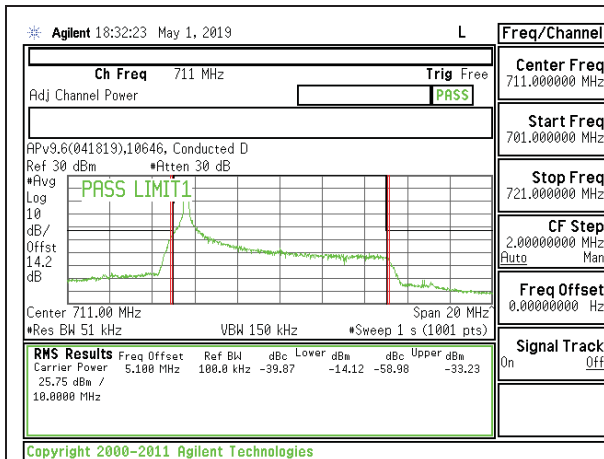

LTE B12 10MHz QPSK High Channel RB1-0