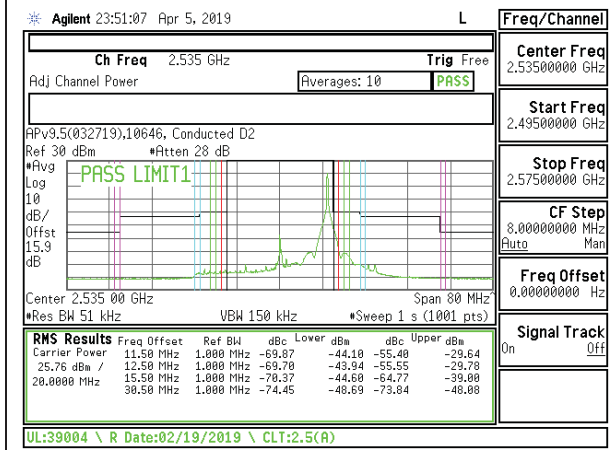

LTE B7 15MHz QPSK High Channel RB75-0

LTE B7 15MHz 16QAM High Channel RB75-0

LTE B7 20MHz QPSK Low Channel RB1-0

LTE B7 20MHz 16QAM Low Channel RB1-0

LTE B7 20MHz QPSK Low Channel RB1-99

LTE B7 20MHz 16QAM Low Channel RB1-99

LTE B7 20MHz QPSK Low Channel RB100-0

LTE B7 20MHz 16QAM Low Channel RB100-0

LTE B7 20MHz QPSK Middle Channel RB1-0

LTE B7 20MHz 16QAM Middle Channel RB1-0

LTE B7 20MHz QPSK Middle Channel RB1-99

LTE B7 20MHz 16QAM Middle Channel RB1-99

LTE B7 20MHz QPSK Middle Channel RB100-0

LTE B7 20MHz 16QAM Middle Channel RB100-0

LTE B7 20MHz QPSK High Channel RB1-0

LTE B7 20MHz 16QAM High Channel RB1-0

LTE B7 20MHz QPSK High Channel RB1-99

LTE B7 20MHz 16QAM High Channel RB1-99

LTE B7 20MHz QPSK High Channel RB100-0

LTE B7 20MHz 16QAM High Channel RB100-0

8.2.4. LTE BAND 12 ADJACENT CHANNEL POWER

LTE B12 1.4MHz QPSK Mid Channel RB1-0

LTE B12 1.4MHz 16QAM Mid Channel RB1-0

LTE B12 1.4MHz QPSK Mid Channel RB1-5