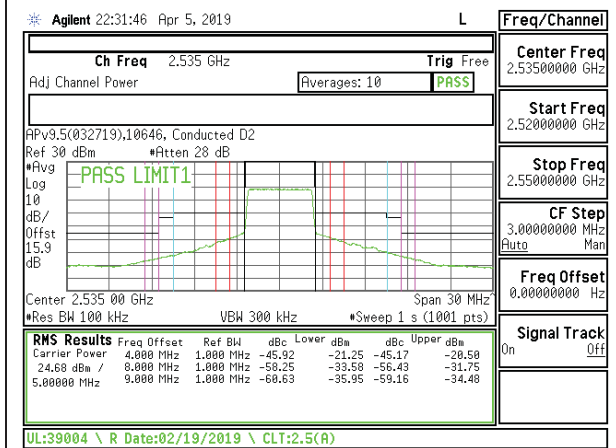

LTE B5 5MHz 16QAM High Channel RB25-0

LTE B5 10MHz QPSK Low Channel RB1-0

LTE B5 10MHz QPSK High Channel RB1-49

LTE B5 10MHz QPSK Low Channel RB50-0

LTE B5 10MHz QPSK High Channel RB50-0

LTE B5 10MHz 16QAM Low Channel RB1-0

LTE B5 10MHz 16QAM High Channel RB1-49

8.2.3. LTE BAND 7 ADJACENT CHANNEL POWER

LTE B7 5MHz QPSK Middle Channel RB1-0

LTE B7 5MHz 16QAM Middle Channel RB1-0

LTE B7 5MHz QPSK Middle Channel RB1-24

LTE B7 5MHz 16QAM Middle Channel RB1-24

LTE B7 5MHz QPSK Middle Channel RB25-0

LTE B7 5MHz 16QAM Middle Channel RB25-0

LTE B7 5MHz QPSK High Channel RB1-0

LTE B7 5MHz 16QAM High Channel RB1-0

LTE B7 5MHz QPSK High Channel RB1-24

LTE B7 5MHz 16QAM High Channel RB1-24