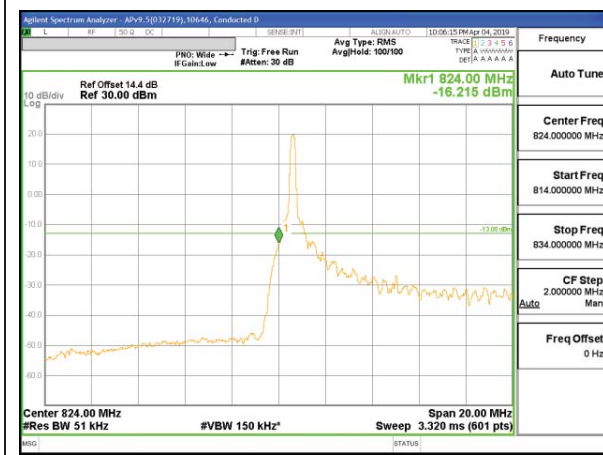

LTE B5 5MHz 16QAM High Channel RB25-0

LTE B5 10MHz QPSK Low Channel RB1-0

LTE B5 10MHz QPSK High Channel RB1-49

LTE B5 10MHz QPSK Low Channel RB50-0

LTE B5 10MHz QPSK High Channel RB50-0

LTE B5 10MHz 16QAM Low Channel RB1-0

LTE B5 10MHz 16QAM High Channel RB1-49

8.2.3. LTE BAND 7 ADJACENT CHANNEL POWER

LTE B7 5MHz QPSK Middle Channel RB1-0

LTE B7 5MHz 16QAM Middle Channel RB1-0

LTE B7 5MHz QPSK Middle Channel RB1-24

LTE B7 5MHz 16QAM Middle Channel RB1-24