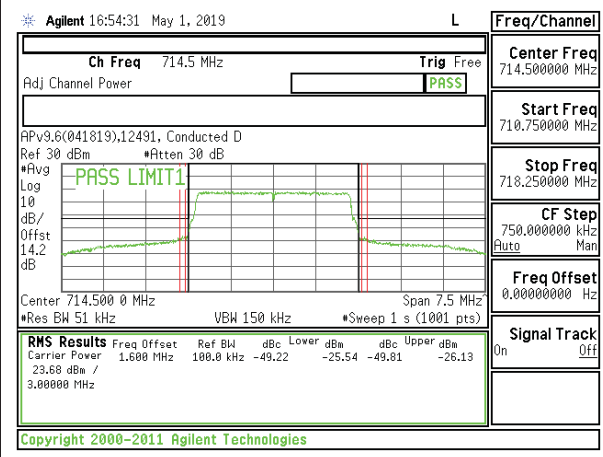

LTE B12 3MHz 16QAM Mid Channel RB1-14

LTE B12 3MHz QPSK Mid Channel RB15-0

LTE B12 3MHz 16QAM Mid Channel RB15-0

LTE B12 3MHz QPSK High Channel RB1-0

LTE B12 3MHz 16QAM High Channel RB1-0

LTE B12 3MHz QPSK High Channel RB1-14

LTE B12 3MHz 16QAM High Channel RB1-14

LTE B12 3MHz QPSK High Channel RB15-0

LTE B12 3MHz 16QAM High Channel RB15-0

LTE B12 5MHz QPSK Low Channel RB1-0

LTE B12 5MHz 16QAM Low Channel RB1-0

LTE B12 5MHz QPSK Low Channel RB1-24