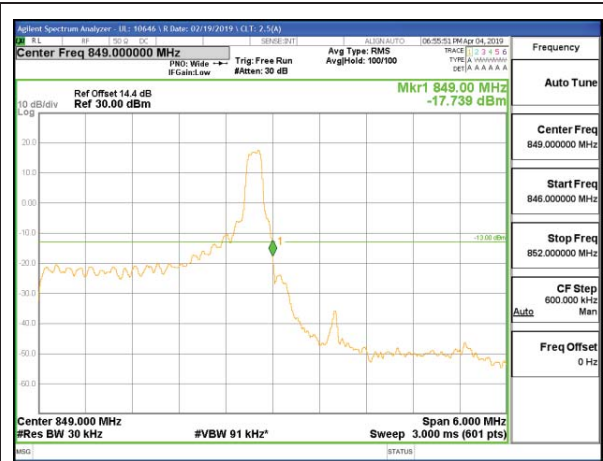

8.2.2. LTE BAND 5 BANDEDGE

LTE B5 1.4MHz QPSK Low Channel RB1-0

LTE B5 1.4MHz QPSK High Channel RB1-5

LTE B5 1.4MHz QPSK Low Channel RB6-0

LTE B5 1.4MHz QPSK High Channel RB6-0

LTE B5 1.4MHz 16QAM Low Channel RB1-0

LTE B5 1.4MHz 16QAM High Channel RB1-5

LTE B5 1.4MHz 16QAM Low Channel RB6-0

LTE B5 1.4MHz 16QAM High Channel RB6-0

LTE B5 3MHz QPSK Low Channel RB1-0

LTE B5 3MHz QPSK High Channel RB1-14

LTE B5 3MHz QPSK Low Channel RB15-0

LTE B5 3MHz QPSK High Channel RB15-0

LTE B5 3MHz 16QAM Low Channel RB1-0

LTE B5 3MHz 16QAM High Channel RB1-14

LTE B5 3MHz 16QAM Low Channel RB15-0

LTE B5 3MHz 16QAM High Channel RB15-0

LTE B5 5MHz QPSK Low Channel RB1-0