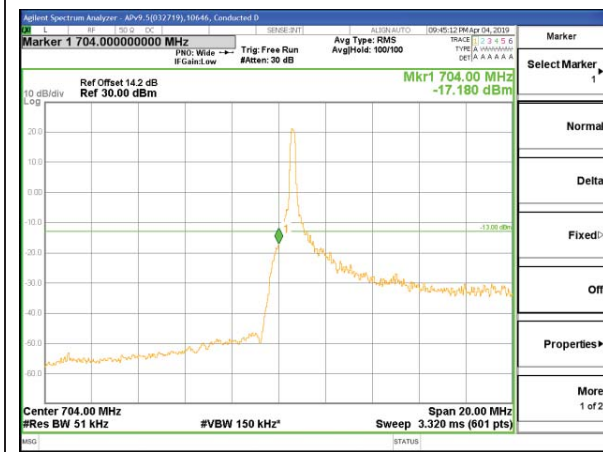

LTE B17 5MHz QPSK High Channel RB25-0

LTE B17 5MHz 16QAM Low Channel RB1-0

LTE B17 5MHz 16QAM High Channel RB1-24

LTE B17 5MHz 16QAM Low Channel RB25-0

LTE B17 5MHz 16QAM High Channel RB25-0

LTE B17 10MHz QPSK Low Channel RB1-0