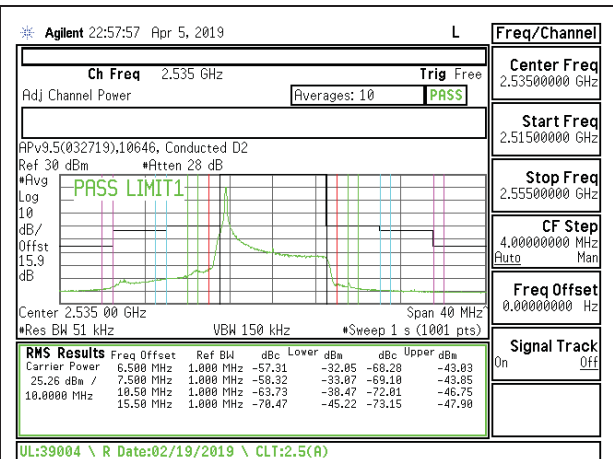

LTE B7 5MHz QPSK Middle Channel RB25-0

LTE B7 5MHz 16QAM Middle Channel RB25-0

LTE B7 5MHz QPSK High Channel RB1-0

LTE B7 5MHz 16QAM High Channel RB1-0

LTE B7 5MHz QPSK High Channel RB1-24

LTE B7 5MHz 16QAM High Channel RB1-24

LTE B7 5MHz QPSK High Channel RB25-0

LTE B7 5MHz 16QAM High Channel RB25-0

LTE B7 10MHz QPSK Low Channel RB1-0

LTE B7 10MHz 16QAM Low Channel RB1-0

LTE B7 10MHz QPSK Low Channel RB1-49

LTE B7 10MHz 16QAM Low Channel RB1-49

LTE B7 10MHz QPSK Low Channel RB50-0

LTE B7 10MHz 16QAM Low Channel RB50-0

LTE B7 10MHz QPSK Middle Channel RB1-0

LTE B7 10MHz 16QAM Middle Channel RB1-0

LTE B7 10MHz QPSK Middle Channel RB1-49

LTE B7 10MHz 16QAM Middle Channel RB1-49

LTE B7 10MHz QPSK Middle Channel RB50-0

LTE B7 10MHz 16QAM Middle Channel RB50-0

LTE B7 10MHz QPSK High Channel RB1-0

LTE B7 10MHz 16QAM High Channel RB1-0

LTE B7 10MHz QPSK High Channel RB1-49

LTE B7 10MHz 16QAM High Channel RB1-49