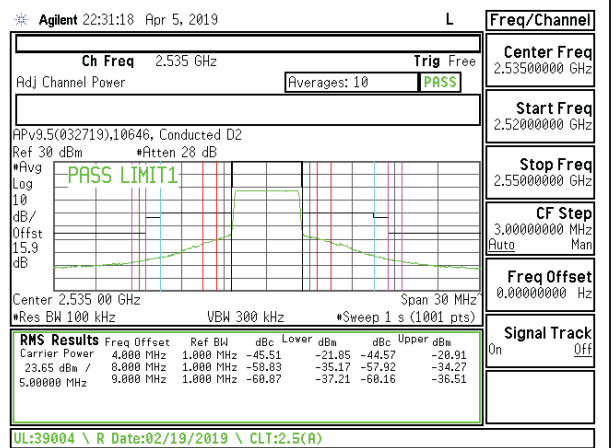

LTE B5 5MHz 16QAM High Channel RB25-0

LTE B5 10MHz QPSK Low Channel RB1-0

LTE B5 10MHz QPSK High Channel RB1-49

LTE B5 10MHz QPSK Low Channel RB50-0

LTE B5 10MHz QPSK High Channel RB50-0

LTE B5 10MHz 16QAM Low Channel RB1-0

LTE B5 10MHz 16QAM High Channel RB1-49

8.2.3. LTE BAND 7 ADJACENT CHANNEL POWER

LTE B7 5MHz QPSK Middle Channel RB1-0

LTE B7 5MHz 16QAM Middle Channel RB1-0

LTE B7 5MHz QPSK Middle Channel RB1-24

LTE B7 5MHz 16QAM Middle Channel RB1-24

LTE B7 5MHz QPSK Middle Channel RB25-0

LTE B7 5MHz 16QAM Middle Channel RB25-0

LTE B7 5MHz QPSK High Channel RB1-0

LTE B7 5MHz 16QAM High Channel RB1-0

LTE B7 5MHz QPSK High Channel RB1-24

LTE B7 5MHz 16QAM High Channel RB1-24

LTE B7 5MHz QPSK High Channel RB25-0

LTE B7 5MHz 16QAM High Channel RB25-0

LTE B7 10MHz QPSK Low Channel RB1-0

LTE B7 10MHz 16QAM Low Channel RB1-0

LTE B7 10MHz QPSK Low Channel RB1-49

LTE B7 10MHz 16QAM Low Channel RB1-49