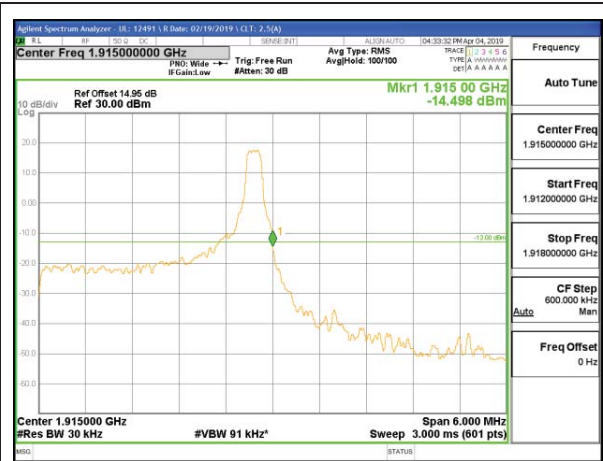

LTE B25 3MHz 16QAM High Channel RB1-14