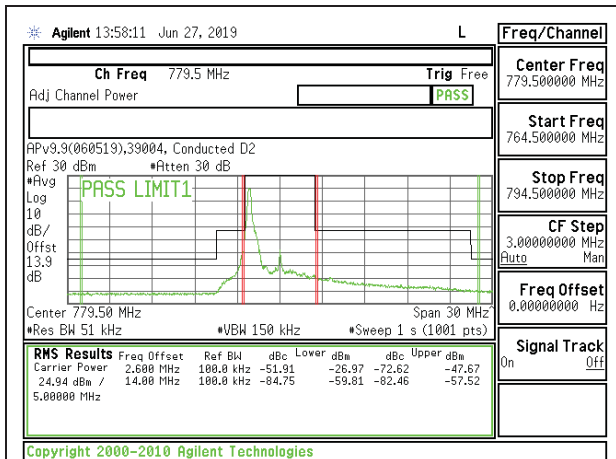

LTE B12 10MHz 16QAM High Channel RB1-49

LTE B12 10MHz QPSK High Channel RB50-0

LTE B12 10MHz 16QAM High Channel RB50-0

8.2.5. LTE BAND 13 ADJACENT CHANNEL POWER

LTE B13 5MHz 16QAM Low Channel RB1-0

LTE B13 5MHz 16QAM High Channel RB1-24

LTE B13 5MHz 16QAM Low Channel RB25-0

LTE B13 5MHz 16QAM High Channel RB25-0

LTE B13 10MHz QPSK Middle Channel RB1-0

LTE B13 10MHz 16QAM Middle Channel RB1-0

LTE B13 10MHz QPSK Middle Channel RB1-49

LTE B13 10MHz 16QAM Middle Channel RB1-49