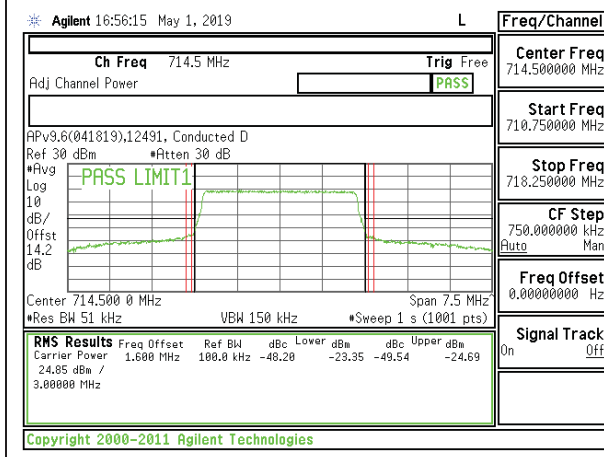

LTE B12 3MHz QPSK High Channel RB15-0