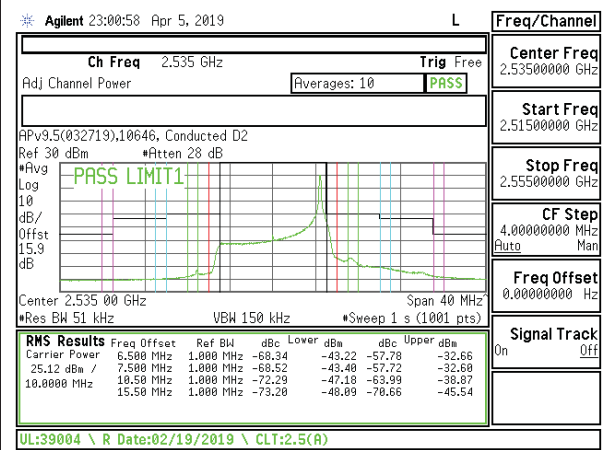

LTE B7 5MHz QPSK High Channel RB25-0

LTE B7 5MHz 16QAM High Channel RB25-0

LTE B7 10MHz QPSK Low Channel RB1-0

LTE B7 10MHz 16QAM Low Channel RB1-0

LTE B7 10MHz QPSK Low Channel RB1-49

LTE B7 10MHz 16QAM Low Channel RB1-49

LTE B7 10MHz QPSK Low Channel RB50-0

LTE B7 10MHz 16QAM Low Channel RB50-0

LTE B7 10MHz QPSK Middle Channel RB1-0

LTE B7 10MHz 16QAM Middle Channel RB1-0

LTE B7 10MHz QPSK Middle Channel RB1-49

LTE B7 10MHz 16QAM Middle Channel RB1-49

LTE B7 10MHz QPSK Middle Channel RB50-0

LTE B7 10MHz 16QAM Middle Channel RB50-0

LTE B7 10MHz QPSK High Channel RB1-0

LTE B7 10MHz 16QAM High Channel RB1-0

LTE B7 10MHz QPSK High Channel RB1-49

LTE B7 10MHz 16QAM High Channel RB1-49