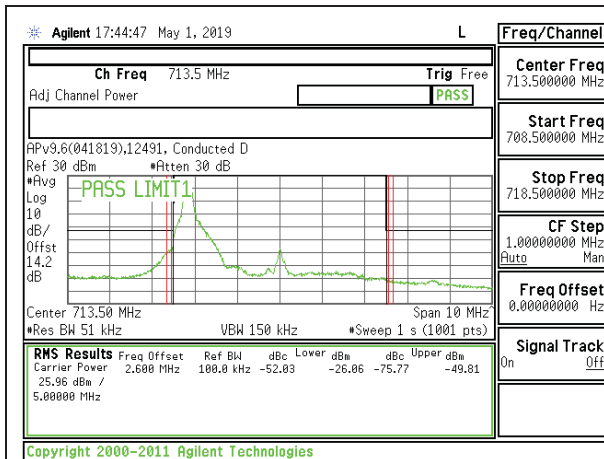

LTE B12 5MHz QPSK High Channel RB1-0