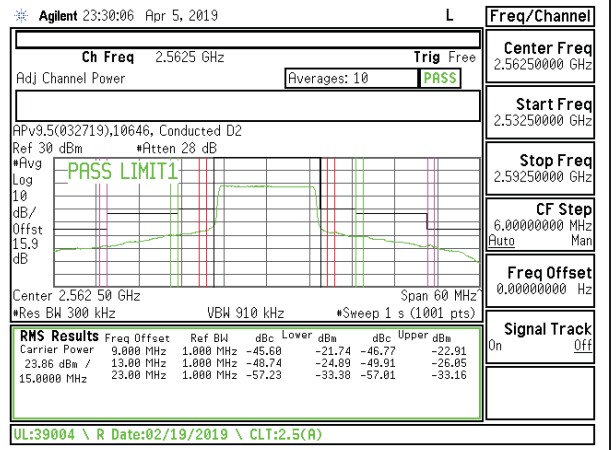

LTE B7 15MHz QPSK Low Channel RB75-0

LTE B7 15MHz 16QAM Low Channel RB75-0

LTE B7 15MHz QPSK Middle Channel RB1-0

LTE B7 15MHz 16QAM Middle Channel RB1-0

LTE B7 15MHz QPSK Middle Channel RB1-74

LTE B7 15MHz 16QAM Middle Channel RB1-74

LTE B7 15MHz QPSK Middle Channel RB75-0

LTE B7 15MHz 16QAM Middle Channel RB75-0

LTE B7 15MHz QPSK High Channel RB1-0

LTE B7 15MHz 16QAM High Channel RB1-0

LTE B7 15MHz QPSK High Channel RB1-74

LTE B7 15MHz 16QAM High Channel RB1-74

LTE B7 15MHz QPSK High Channel RB75-0

LTE B7 15MHz 16QAM High Channel RB75-0

LTE B7 20MHz QPSK Low Channel RB1-0

LTE B7 20MHz 16QAM Low Channel RB1-0

LTE B7 20MHz QPSK Low Channel RB1-99

LTE B7 20MHz 16QAM Low Channel RB1-99