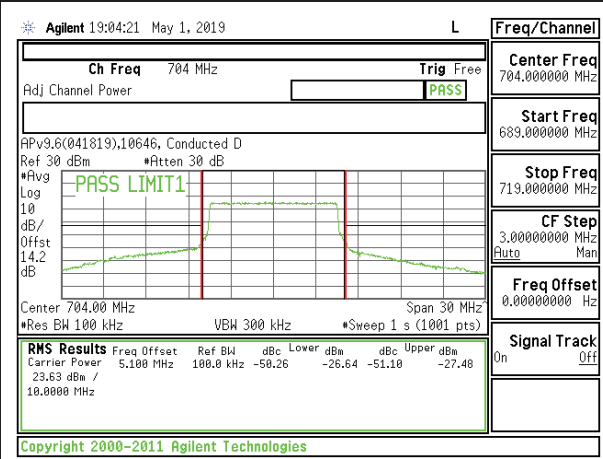

LTE B12 10MHz 16QAM Low Channel RB50-0