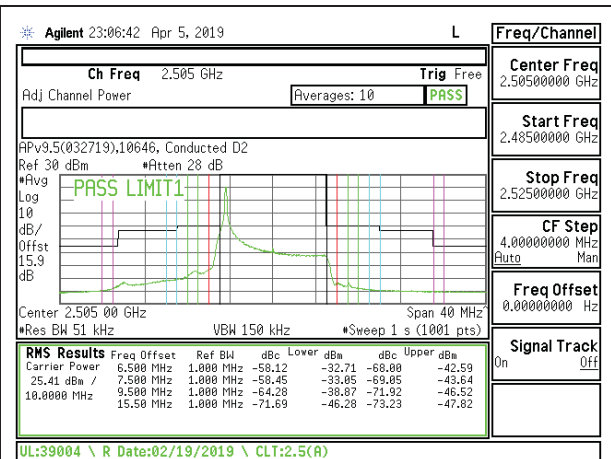

LTE B5 5MHz 16QAM High Channel RB25-0

LTE B5 10MHz QPSK Low Channel RB1-0

LTE B5 10MHz QPSK High Channel RB1-49

LTE B5 10MHz QPSK Low Channel RB50-0

LTE B5 10MHz QPSK High Channel RB50-0

LTE B5 10MHz 16QAM Low Channel RB1-0

LTE B5 10MHz 16QAM High Channel RB1-49

8.2.3. LTE BAND 7 ADJACENT CHANNEL POWER

LTE B7 5MHz QPSK Middle Channel RB1-0

LTE B7 5MHz 16QAM Middle Channel RB1-0

LTE B7 5MHz QPSK Middle Channel RB1-24

LTE B7 5MHz 16QAM Middle Channel RB1-24

LTE B7 5MHz QPSK Middle Channel RB25-0

LTE B7 5MHz 16QAM Middle Channel RB25-0

LTE B7 5MHz QPSK High Channel RB1-0

LTE B7 5MHz 16QAM High Channel RB1-0

LTE B7 5MHz QPSK High Channel RB1-24

LTE B7 5MHz 16QAM High Channel RB1-24

LTE B7 5MHz QPSK High Channel RB25-0

LTE B7 5MHz 16QAM High Channel RB25-0

LTE B7 10MHz QPSK Low Channel RB1-0

LTE B7 10MHz 16QAM Low Channel RB1-0

LTE B7 10MHz QPSK Low Channel RB1-49

LTE B7 10MHz 16QAM Low Channel RB1-49