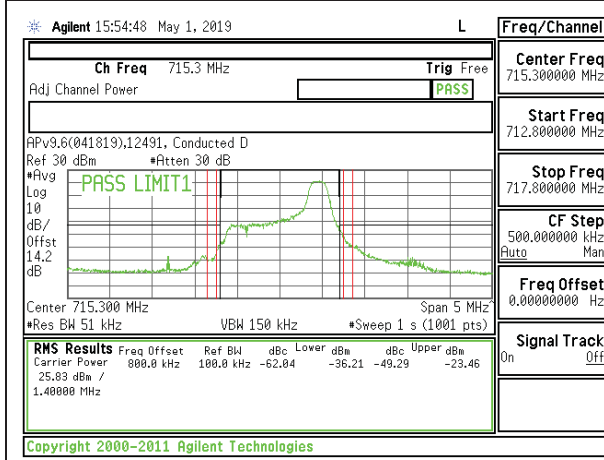

LTE B7 20MHz QPSK High Channel RB100-0

LTE B7 20MHz 16QAM High Channel RB100-0

8.2.4. LTE BAND 12 ADJACENT CHANNEL POWER

LTE B12 1.4MHz QPSK Mid Channel RB1-0

LTE B12 1.4MHz 16QAM Mid Channel RB1-0

LTE B12 1.4MHz QPSK Mid Channel RB1-5

LTE B12 1.4MHz 16QAM Mid Channel RB1-5

LTE B12 1.4MHz QPSK Mid Channel RB6-0

LTE B12 1.4MHz 16QAM Mid Channel RB6-0

LTE B12 1.4MHz QPSK High Channel RB1-0

LTE B12 1.4MHz 16QAM High Channel RB1-0

LTE B12 1.4MHz QPSK High Channel RB1-5

LTE B12 1.4MHz 16QAM High Channel RB1-5

LTE B12 1.4MHz QPSK High Channel RB6-0

LTE B12 1.4MHz 16QAM High Channel RB6-0

LTE B12 3MHz QPSK Low Channel RB1-0

LTE B12 3MHz 16QAM Low Channel RB1-0

LTE B12 3MHz QPSK Low Channel RB1-14