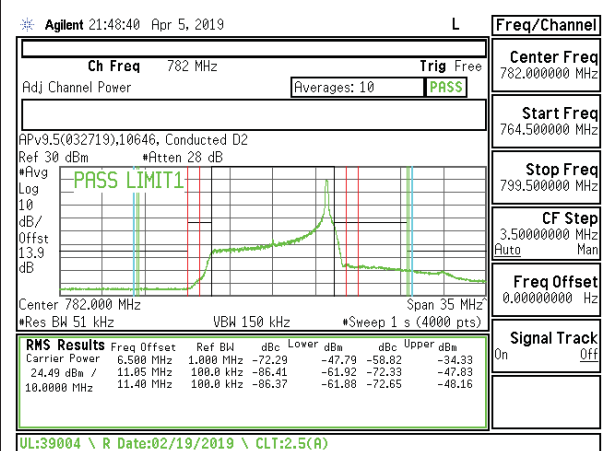

LTE B12 10MHz 16QAM High Channel RB1-49

LTE B12 10MHz QPSK High Channel RB50-0

LTE B12 10MHz 16QAM High Channel RB50-0

8.2.5. LTE BAND 13 ADJACENT CHANNEL POWER

LTE B13 5MHz 16QAM Low Channel RB1-0

LTE B13 5MHz 16QAM High Channel RB1-24

LTE B13 5MHz 16QAM Low Channel RB25-0

LTE B13 5MHz 16QAM High Channel RB25-0

LTE B13 10MHz QPSK Middle Channel RB1-0

LTE B13 10MHz 16QAM Middle Channel RB1-0

LTE B13 10MHz QPSK Middle Channel RB1-49

LTE B13 10MHz 16QAM Middle Channel RB1-49

LTE B13 10MHz QPSK Middle Channel RB50-0

LTE B13 10MHz 16QAM Middle Channel RB50-0

8.2.6. LTE BAND 17 BANDEDGE

LTE B17 5MHz QPSK Low Channel RB1-0

LTE B17 5MHz QPSK High Channel RB1-24

LTE B17 5MHz QPSK Low Channel RB25-0