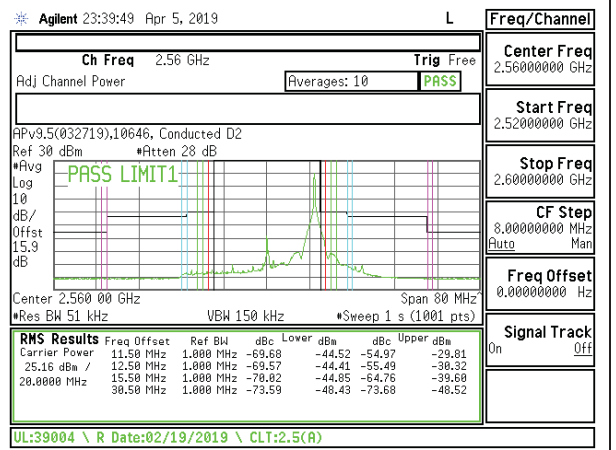

LTE B7 20MHz QPSK Low Channel RB100-0

LTE B7 20MHz 16QAM Low Channel RB100-0

LTE B7 20MHz QPSK Middle Channel RB1-0

LTE B7 20MHz 16QAM Middle Channel RB1-0

LTE B7 20MHz QPSK Middle Channel RB1-99

LTE B7 20MHz 16QAM Middle Channel RB1-99

LTE B7 20MHz QPSK Middle Channel RB100-0

LTE B7 20MHz 16QAM Middle Channel RB100-0

LTE B7 20MHz QPSK High Channel RB1-0

LTE B7 20MHz 16QAM High Channel RB1-0

LTE B7 20MHz QPSK High Channel RB1-99

LTE B7 20MHz 16QAM High Channel RB1-99

LTE B7 20MHz QPSK High Channel RB100-0

LTE B7 20MHz 16QAM High Channel RB100-0

8.2.4. LTE BAND 12 ADJACENT CHANNEL POWER

LTE B12 1.4MHz QPSK Mid Channel RB1-0

LTE B12 1.4MHz 16QAM Mid Channel RB1-0

LTE B12 1.4MHz QPSK Mid Channel RB1-5