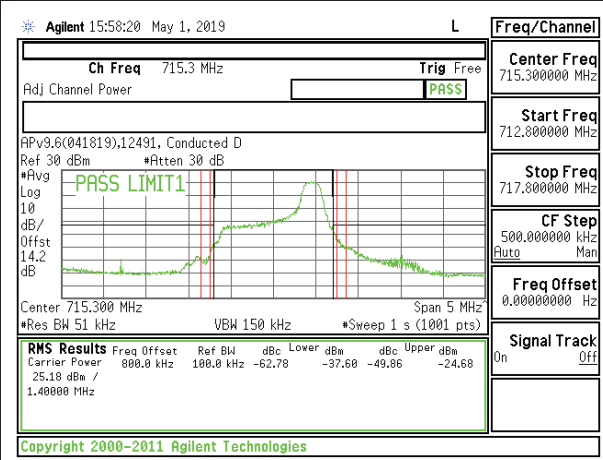

LTE B7 20MHz QPSK High Channel RB100-0

LTE B7 20MHz 16QAM High Channel RB100-0

8.2.4. LTE BAND 12 ADJACENT CHANNEL POWER

LTE B12 1.4MHz QPSK Mid Channel RB1-0

LTE B12 1.4MHz 16QAM Mid Channel RB1-0

LTE B12 1.4MHz QPSK Mid Channel RB1-5

LTE B12 1.4MHz 16QAM Mid Channel RB1-5

LTE B12 1.4MHz QPSK Mid Channel RB6-0

LTE B12 1.4MHz 16QAM Mid Channel RB6-0

LTE B12 1.4MHz QPSK High Channel RB1-0

LTE B12 1.4MHz 16QAM High Channel RB1-0

LTE B12 1.4MHz QPSK High Channel RB1-5

LTE B12 1.4MHz 16QAM High Channel RB1-5

LTE B12 1.4MHz QPSK High Channel RB6-0

LTE B12 1.4MHz 16QAM High Channel RB6-0

LTE B12 3MHz QPSK Low Channel RB1-0

LTE B12 3MHz 16QAM Low Channel RB1-0

LTE B12 3MHz QPSK Low Channel RB1-14