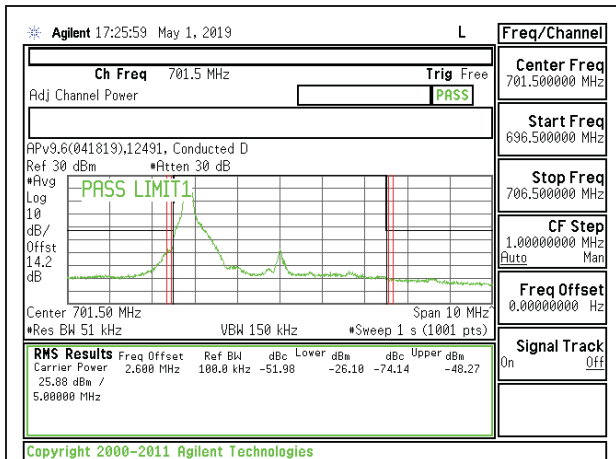

LTE B12 3MHz 16QAM Mid Channel RB1-14

LTE B12 3MHz QPSK Mid Channel RB15-0

LTE B12 3MHz 16QAM Mid Channel RB15-0

LTE B12 3MHz QPSK High Channel RB1-0

LTE B12 3MHz 16QAM High Channel RB1-0

LTE B12 3MHz QPSK High Channel RB1-14

LTE B12 3MHz 16QAM High Channel RB1-14

LTE B12 3MHz QPSK High Channel RB15-0

LTE B12 3MHz 16QAM High Channel RB15-0

LTE B12 5MHz QPSK Low Channel RB1-0

LTE B12 5MHz 16QAM Low Channel RB1-0

LTE B12 5MHz QPSK Low Channel RB1-24