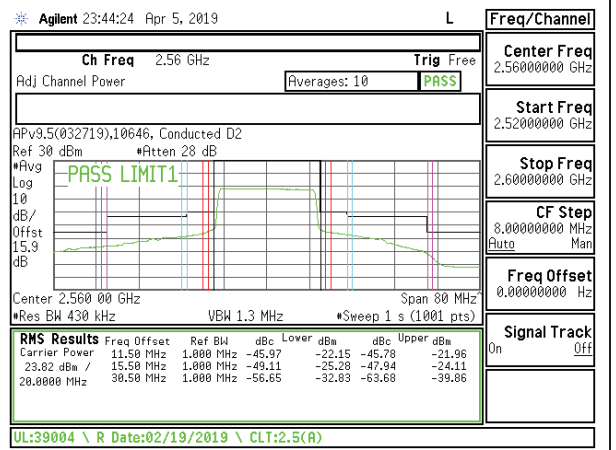

LTE B7 20MHz QPSK Low Channel RB100-0

LTE B7 20MHz 16QAM Low Channel RB100-0

LTE B7 20MHz QPSK Middle Channel RB1-0

LTE B7 20MHz 16QAM Middle Channel RB1-0

LTE B7 20MHz QPSK Middle Channel RB1-99

LTE B7 20MHz 16QAM Middle Channel RB1-99

LTE B7 20MHz QPSK Middle Channel RB100-0

LTE B7 20MHz 16QAM Middle Channel RB100-0

LTE B7 20MHz QPSK High Channel RB1-0

LTE B7 20MHz 16QAM High Channel RB1-0

LTE B7 20MHz QPSK High Channel RB1-99

LTE B7 20MHz 16QAM High Channel RB1-99

LTE B7 20MHz QPSK High Channel RB100-0

LTE B7 20MHz 16QAM High Channel RB100-0

8.2.4. LTE BAND 12 ADJACENT CHANNEL POWER

LTE B12 1.4MHz QPSK Mid Channel RB1-0

LTE B12 1.4MHz 16QAM Mid Channel RB1-0

LTE B12 1.4MHz QPSK Mid Channel RB1-5