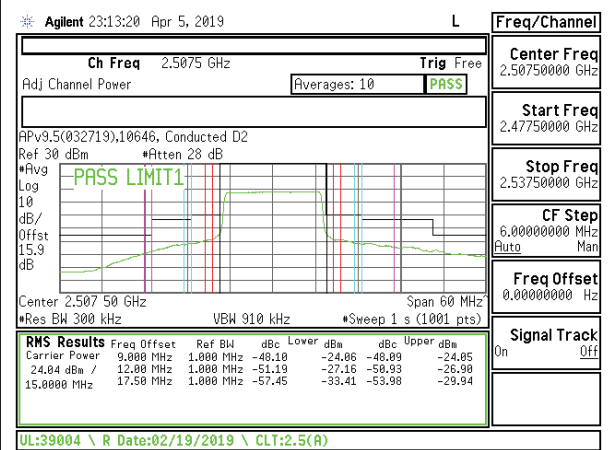

LTE B7 10MHz QPSK Middle Channel RB50-0

LTE B7 10MHz 16QAM Middle Channel RB50-0

LTE B7 10MHz QPSK High Channel RB1-0

LTE B7 10MHz 16QAM High Channel RB1-0

LTE B7 10MHz QPSK High Channel RB1-49

LTE B7 10MHz 16QAM High Channel RB1-49

LTE B7 10MHz QPSK High Channel RB50-0

LTE B7 10MHz 16QAM High Channel RB50-0

LTE B7 15MHz QPSK Low Channel RB1-0

LTE B7 15MHz 16QAM Low Channel RB1-0

LTE B7 15MHz QPSK Low Channel RB1-74

LTE B7 15MHz 16QAM Low Channel RB1-74

LTE B7 15MHz QPSK Low Channel RB75-0

LTE B7 15MHz 16QAM Low Channel RB75-0

LTE B7 15MHz QPSK Middle Channel RB1-0

LTE B7 15MHz 16QAM Middle Channel RB1-0

LTE B7 15MHz QPSK Middle Channel RB1-74

LTE B7 15MHz 16QAM Middle Channel RB1-74