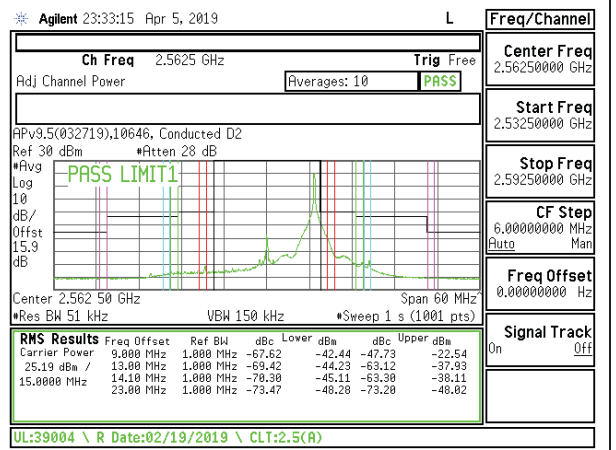

LTE B7 15MHz QPSK Low Channel RB75-0

LTE B7 15MHz 16QAM Low Channel RB75-0

LTE B7 15MHz QPSK Middle Channel RB1-0

LTE B7 15MHz 16QAM Middle Channel RB1-0

LTE B7 15MHz QPSK Middle Channel RB1-74

LTE B7 15MHz 16QAM Middle Channel RB1-74

LTE B7 15MHz QPSK Middle Channel RB75-0

LTE B7 15MHz 16QAM Middle Channel RB75-0

LTE B7 15MHz QPSK High Channel RB1-0

LTE B7 15MHz 16QAM High Channel RB1-0

LTE B7 15MHz QPSK High Channel RB1-74

LTE B7 15MHz 16QAM High Channel RB1-74

LTE B7 15MHz QPSK High Channel RB75-0

LTE B7 15MHz 16QAM High Channel RB75-0

LTE B7 20MHz QPSK Low Channel RB1-0

LTE B7 20MHz 16QAM Low Channel RB1-0

LTE B7 20MHz QPSK Low Channel RB1-99

LTE B7 20MHz 16QAM Low Channel RB1-99

LTE B7 20MHz QPSK Low Channel RB100-0

LTE B7 20MHz 16QAM Low Channel RB100-0

LTE B7 20MHz QPSK Middle Channel RB1-0

LTE B7 20MHz 16QAM Middle Channel RB1-0

LTE B7 20MHz QPSK Middle Channel RB1-99

LTE B7 20MHz 16QAM Middle Channel RB1-99