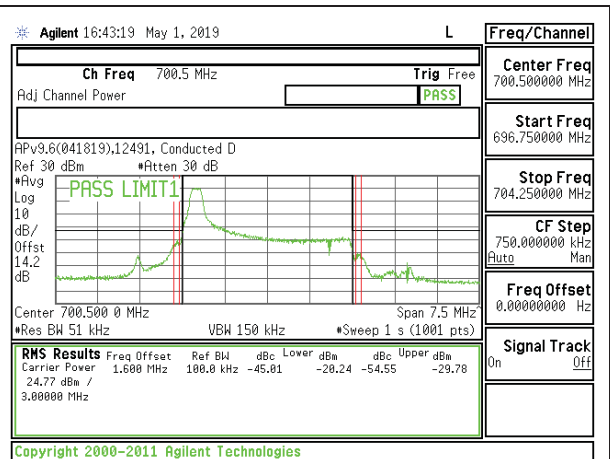

LTE B12 1.4MHz 16QAM High Channel RB1-5

LTE B12 1.4MHz QPSK High Channel RB6-0

LTE B12 1.4MHz 16QAM High Channel RB6-0

LTE B12 3MHz QPSK Low Channel RB1-0

LTE B12 3MHz 16QAM Low Channel RB1-0

LTE B12 3MHz QPSK Low Channel RB1-14