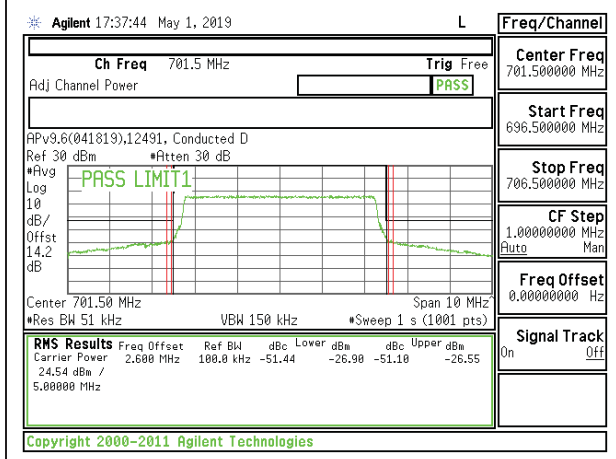

LTE B12 3MHz 16QAM High Channel RB1-14

LTE B12 3MHz QPSK High Channel RB15-0

LTE B12 3MHz 16QAM High Channel RB15-0

LTE B12 5MHz QPSK Low Channel RB1-0

LTE B12 5MHz 16QAM Low Channel RB1-0

LTE B12 5MHz QPSK Low Channel RB1-24

LTE B12 5MHz 16QAM Low Channel RB1-24

LTE B12 5MHz QPSK Low Channel RB25-0

LTE B12 5MHz 16QAM Low Channel RB25-0

LTE B12 5MHz QPSK Mid Channel RB1-0

LTE B12 5MHz 16QAM Mid Channel RB1-0

LTE B12 5MHz QPSK Mid Channel RB1-24