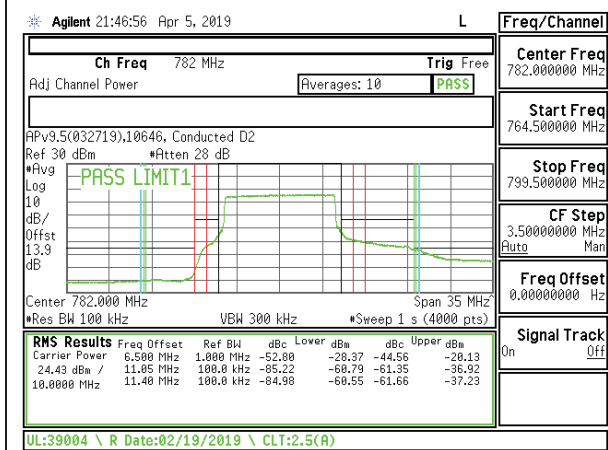

LTE B12 10MHz 16QAM High Channel RB1-49

LTE B12 10MHz QPSK High Channel RB50-0

LTE B12 10MHz 16QAM High Channel RB50-0

8.2.5. LTE BAND 13 ADJACENT CHANNEL POWER

LTE B13 5MHz 16QAM Low Channel RB1-0

LTE B13 5MHz 16QAM High Channel RB1-24

LTE B13 5MHz 16QAM Low Channel RB25-0

LTE B13 5MHz 16QAM High Channel RB25-0

LTE B13 10MHz QPSK Middle Channel RB1-0

LTE B13 10MHz 16QAM Middle Channel RB1-0

LTE B13 10MHz QPSK Middle Channel RB1-49

LTE B13 10MHz 16QAM Middle Channel RB1-49

LTE B13 10MHz QPSK Middle Channel RB50-0

LTE B13 10MHz 16QAM Middle Channel RB50-0

8.2.6. LTE BAND 17 BANDEDGE

LTE B17 5MHz QPSK Low Channel RB1-0

LTE B17 5MHz QPSK High Channel RB1-24

LTE B17 5MHz QPSK Low Channel RB25-0