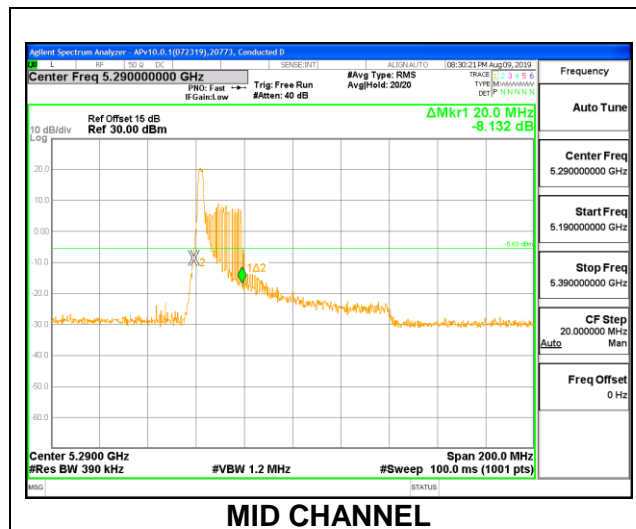

8.2.12. 802.11ax HE80 MODE IN THE 5.3 GHz BAND

1TX Antenna 6 MODE – 996 Tones, RU Index 67

Channel	Frequency (MHz)	26 dB Bandwidth (MHz)
Mid	5290	85.60

1TX Antenna 6 MODE – 26 Tones, RU Index 0

Channel	Frequency (MHz)	26 dB Bandwidth (MHz)
Mid	5290	20.00