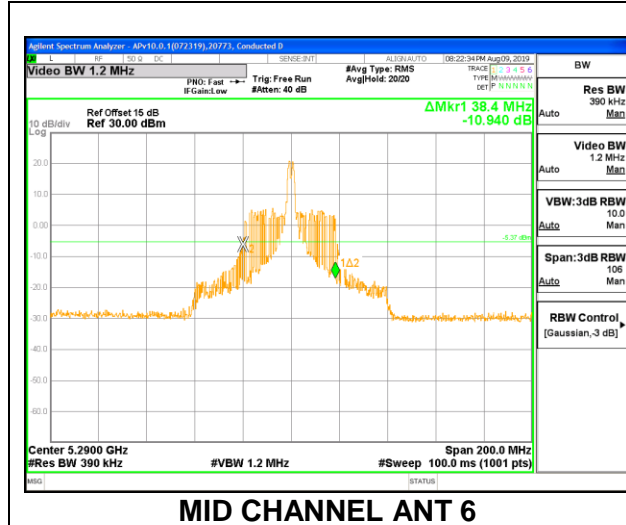

Channel	Frequency (MHz)	26 dB Bandwidth (MHz)
Mid	5290	38.00

1TX Antenna 5 MODE – 26 Tones, RU Index 36

Channel	Frequency (MHz)	26 dB Bandwidth (MHz)
Mid	5290	20.40

2TX Antenna 6 + Antenna 5 CDD MODE – 996 Tones, RU Index 67

Channel	Frequency (MHz)	26 dB Bandwidth	
		ANT 6 (MHz)	ANT 5 (MHz)
Mid	5290	84.20	85.20

2TX Antenna 6 + Antenna 5 CDD MODE – 26 Tones, RU Index 0

Channel	Frequency (MHz)	26 dB Bandwidth	
		ANT 6 (MHz)	ANT 5 (MHz)
Mid	5290	19.60	19.80

2TX Antenna 6 + Antenna 5 CDD MODE – 26 Tones, RU Index 18

Channel	Frequency (MHz)	26 dB Bandwidth	
		ANT 6 (MHz)	ANT 5 (MHz)
Mid	5290	38.40	36.40

2TX Antenna 6 + Antenna 5 CDD MODE – 26 Tones, RU Index 36