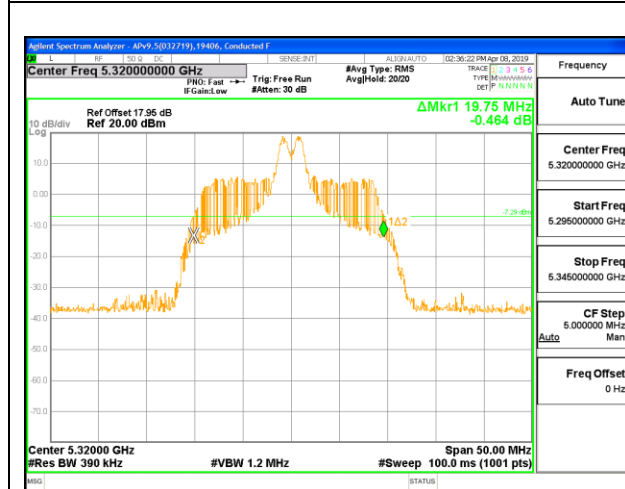

LOW CHANNEL

MID CHANNEL

HIGH CHANNEL

1TX Antenna 5 MODE – 26 Tones, RU Index 4

Channel	Frequency (MHz)	26 dB Bandwidth (MHz)
Low	5260	19.50
Mid	5300	19.85
High	5320	19.75

LOW CHANNEL

MID CHANNEL

HIGH CHANNEL