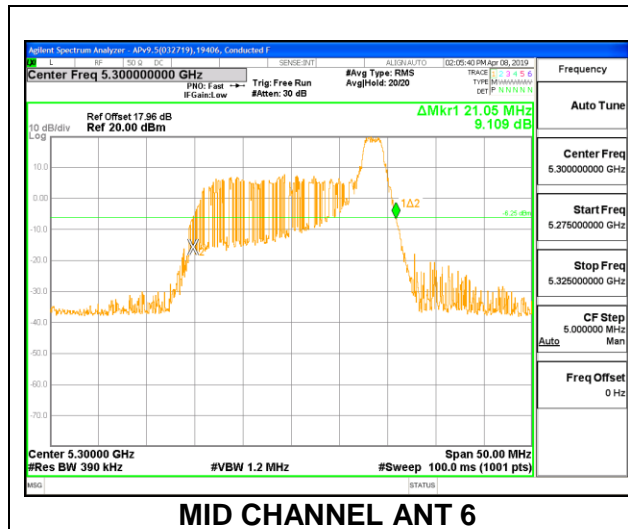

2TX Antenna 6 + Antenna 5 OFDMA MODE – 26 Tones, RU Index 8

Channel	Frequency (MHz)	26 dB Bandwidth (MHz)	26 dB Bandwidth (MHz)
		ANT 6	ANT 5
Low	5260	21.10	20.20
Mid	5300	21.05	20.10
High	5320	21.10	20.20