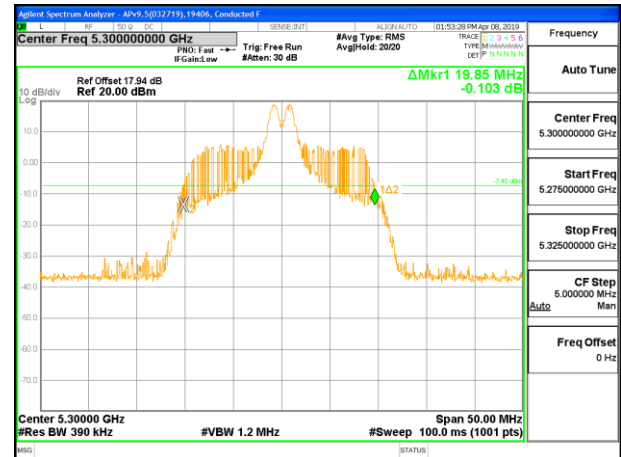

LOW CHANNEL

MID CHANNEL

HIGH CHANNEL

1TX Antenna 5 MODE – 26 Tones, RU Index 4

Channel	Frequency (MHz)	26 dB Bandwidth (MHz)
Low	5260	19.50
Mid	5300	19.85
High	5320	19.75

LOW CHANNEL

MID CHANNEL

HIGH CHANNEL