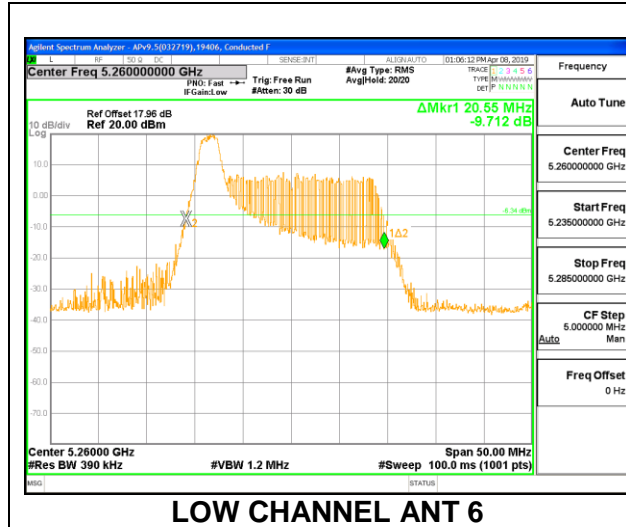

2TX Antenna 6 + Antenna 5 OFDMA MODE – 26 Tones, RU Index 0

Channel	Frequency (MHz)	26 dB Bandwidth	
		ANT 6 (MHz)	ANT 5 (MHz)
Low	5260	20.55	20.05
Mid	5300	20.50	20.15
High	5320	20.45	19.85