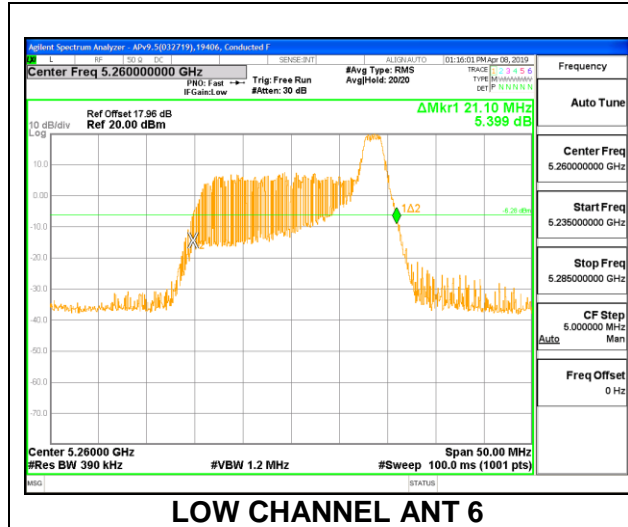

2TX Antenna 6 + Antenna 5 OFDMA MODE – 26 Tones, RU Index 8

Channel	Frequency (MHz)	26 dB Bandwidth (MHz)	26 dB Bandwidth (MHz)
		ANT 6	ANT 5
Low	5260	21.10	20.20
Mid	5300	21.05	20.10
High	5320	21.10	20.20