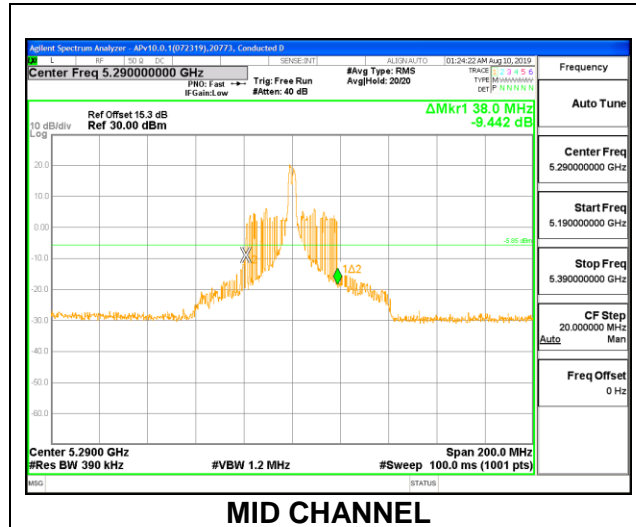

Channel	Frequency (MHz)	26 dB Bandwidth (MHz)
Mid	5290	85.20

1TX Antenna 5 MODE – 26 Tones, RU Index 0

Channel	Frequency (MHz)	26 dB Bandwidth (MHz)
Mid	5290	20.40

1TX Antenna 5 MODE – 26 Tones, RU Index 18

Channel	Frequency (MHz)	26 dB Bandwidth (MHz)
Mid	5290	38.00

1TX Antenna 5 MODE – 26 Tones, RU Index 36

Channel	Frequency (MHz)	26 dB Bandwidth (MHz)
Mid	5290	20.40

2TX Antenna 6 + Antenna 5 CDD MODE – 996 Tones, RU Index 67