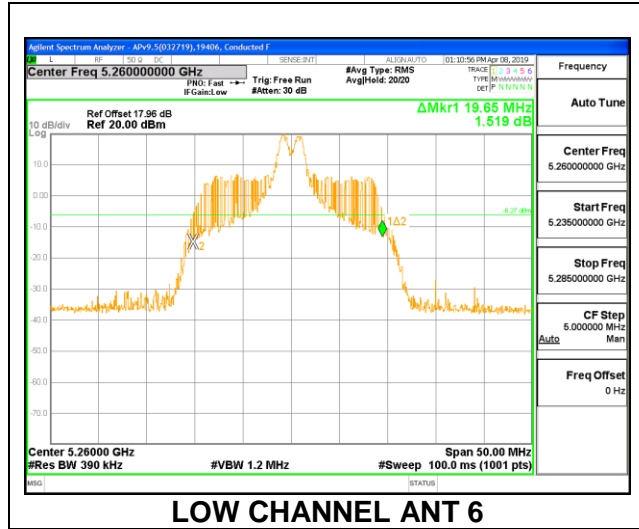

2TX Antenna 6 + Antenna 5 OFDMA MODE – 26 Tones, RU Index 4

Channel	Frequency (MHz)	26 dB Bandwidth (MHz)	26 dB Bandwidth (MHz)
		ANT 6	ANT 5
Low	5260	19.65	18.45
Mid	5300	19.80	18.30
High	5320	19.80	18.60