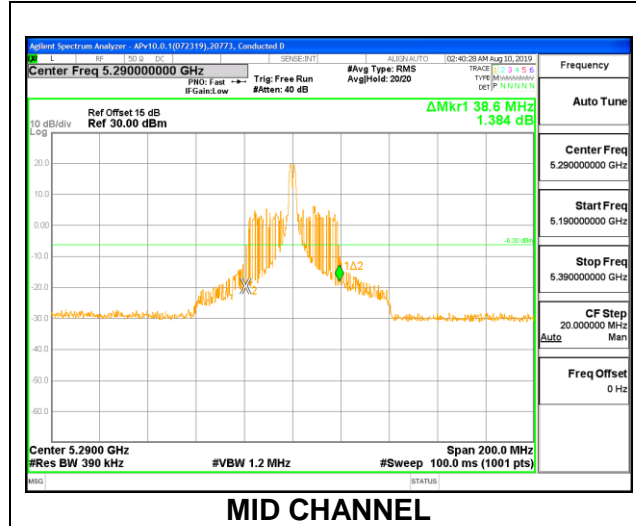

1TX Antenna 6 MODE – 26 Tones, RU Index 18

Channel	Frequency (MHz)	26 dB Bandwidth
Mid	5290	38.60