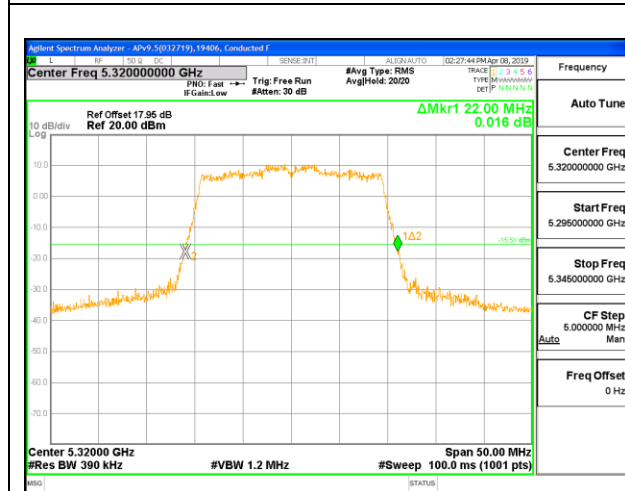

HIGH CHANNEL