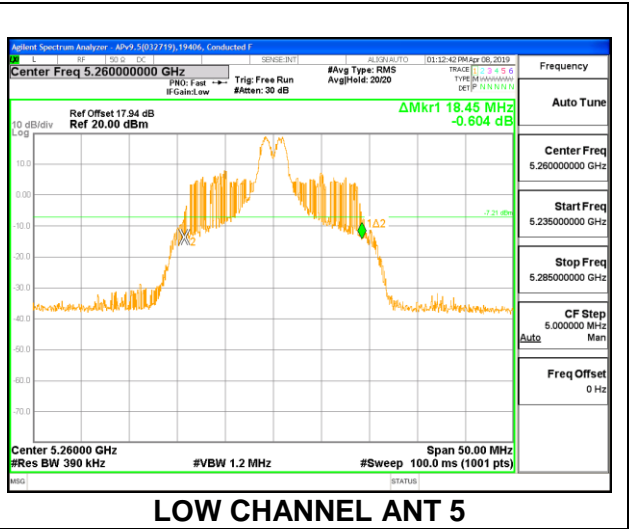

2TX Antenna 6 + Antenna 5 OFDMA MODE – 26 Tones, RU Index 4

Channel	Frequency (MHz)	26 dB Bandwidth (MHz)	26 dB Bandwidth (MHz)
		ANT 6	ANT 5
Low	5260	19.65	18.45
Mid	5300	19.80	18.30
High	5320	19.80	18.60