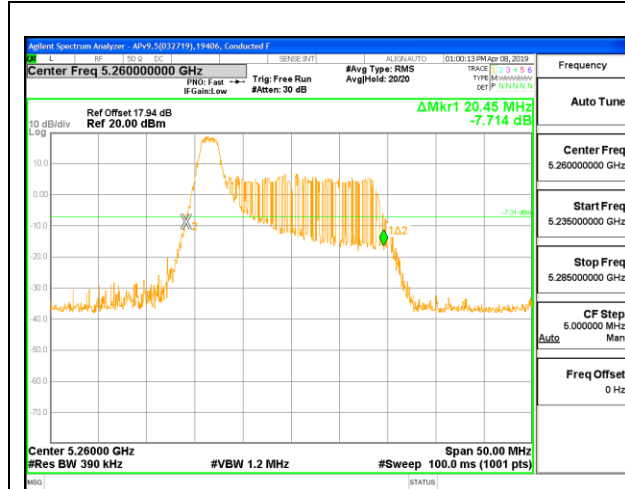

Channel	Frequency (MHz)	26 dB Bandwidth (MHz)
Low	5260	21.85
Mid	5300	21.95
High	5320	22.00

LOW CHANNEL

MID CHANNEL

HIGH CHANNEL

1TX Antenna 5 MODE – 26 Tones, RU Index 0

Channel	Frequency (MHz)	26 dB Bandwidth (MHz)
Low	5260	20.45
Mid	5300	20.60
High	5320	20.65