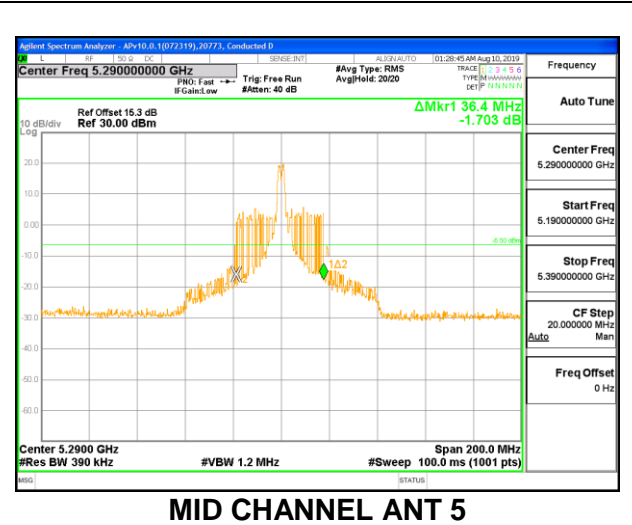

Channel	Frequency (MHz)	26 dB Bandwidth	
		ANT 6 (MHz)	ANT 5 (MHz)
Mid	5290	84.20	85.20

2TX Antenna 6 + Antenna 5 CDD MODE – 26 Tones, RU Index 0

Channel	Frequency (MHz)	26 dB Bandwidth	
		ANT 6 (MHz)	ANT 5 (MHz)
Mid	5290	19.60	19.80

2TX Antenna 6 + Antenna 5 CDD MODE – 26 Tones, RU Index 18

Channel	Frequency (MHz)	26 dB Bandwidth	
		ANT 6 (MHz)	ANT 5 (MHz)
Mid	5290	38.40	36.40

2TX Antenna 6 + Antenna 5 CDD MODE – 26 Tones, RU Index 36