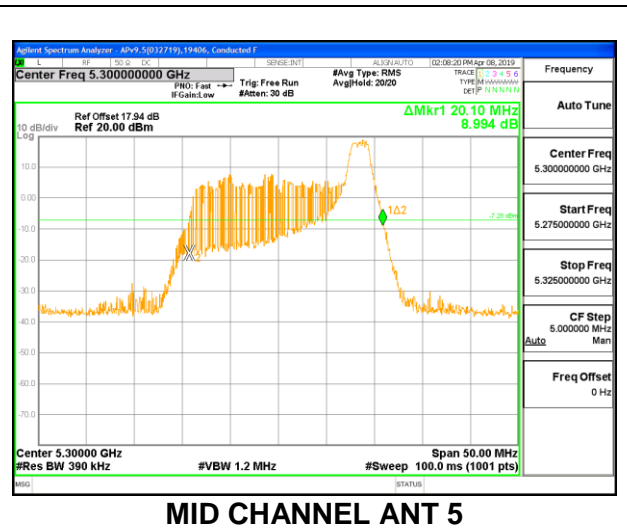

2TX Antenna 6 + Antenna 5 OFDMA MODE – 26 Tones, RU Index 8

Channel	Frequency (MHz)	26 dB Bandwidth (MHz)	26 dB Bandwidth (MHz)
		ANT 6	ANT 5
Low	5260	21.10	20.20
Mid	5300	21.05	20.10
High	5320	21.10	20.20