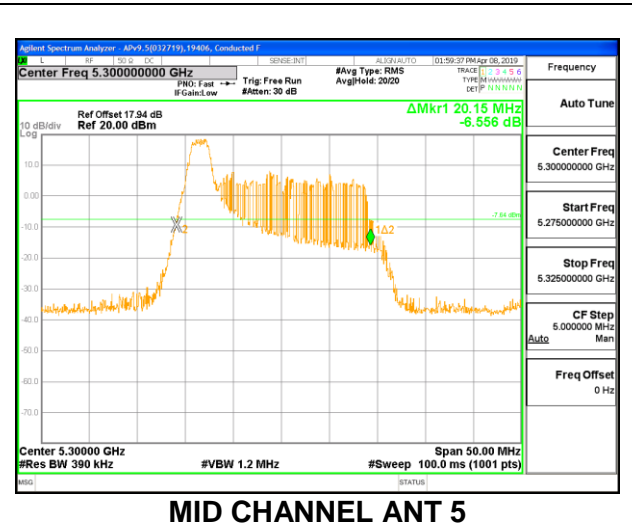

2TX Antenna 6 + Antenna 5 OFDMA MODE – 26 Tones, RU Index 0

Channel	Frequency (MHz)	26 dB Bandwidth	
		ANT 6 (MHz)	ANT 5 (MHz)
Low	5260	20.55	20.05
Mid	5300	20.50	20.15
High	5320	20.45	19.85