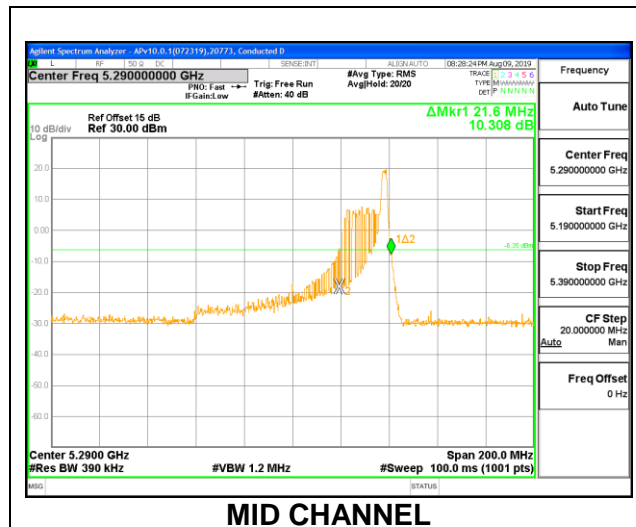

1TX Antenna 6 MODE – 26 Tones, RU Index 36

Channel	Frequency (MHz)	26 dB Bandwidth (MHz)
Mid	5290	21.60