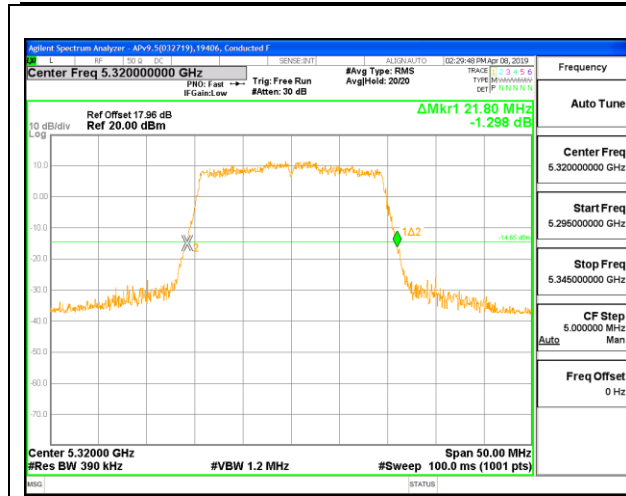

HIGH CHANNEL ANT 6