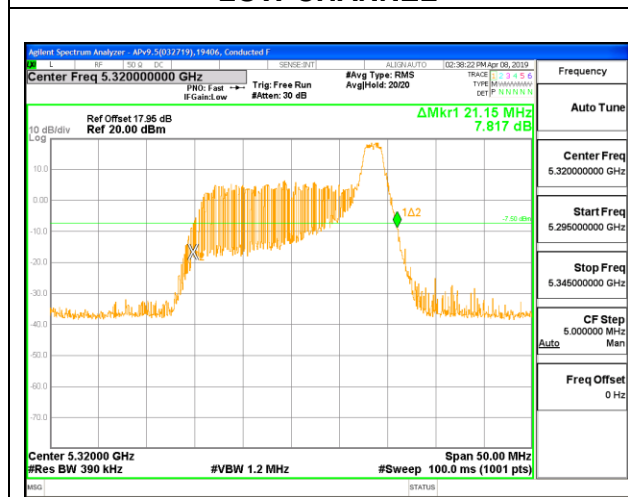

1TX Antenna 5 MODE – 26 Tones, RU Index 8

Channel	Frequency (MHz)	26 dB Bandwidth (MHz)
Low	5260	20.95
Mid	5300	21.15
High	5320	21.15

LOW CHANNEL

MID CHANNEL

HIGH CHANNEL

2TX Antenna 6 + Antenna 5 OFDMA MODE – 242 Tones, RU Index 61