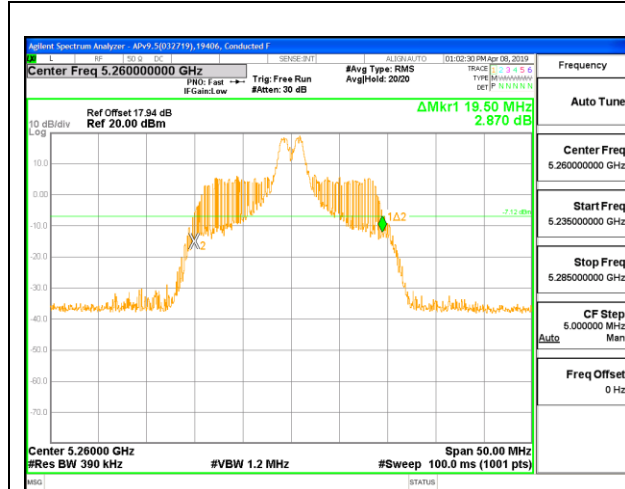

LOW CHANNEL

MID CHANNEL

HIGH CHANNEL

1TX Antenna 5 MODE – 26 Tones, RU Index 4

Channel	Frequency (MHz)	26 dB Bandwidth (MHz)
Low	5260	19.50
Mid	5300	19.85
High	5320	19.75

LOW CHANNEL

MID CHANNEL

HIGH CHANNEL