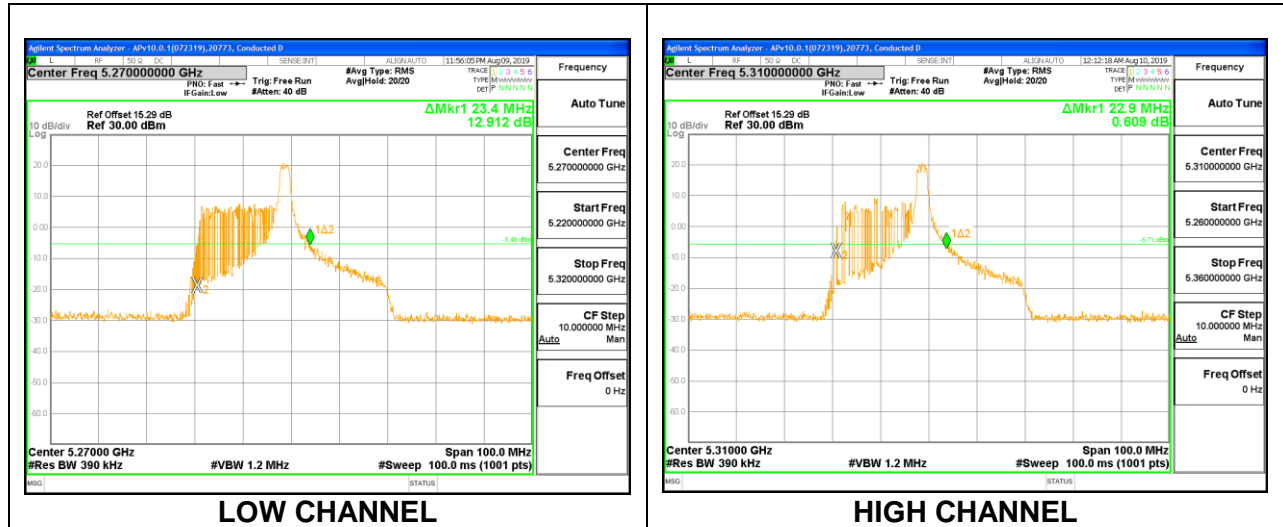

1TX Antenna 5 MODE – 26 Tones, RU Index 8

Channel	Frequency (MHz)	26dB Bandwidth (MHz)
Low	5270	23.40
High	5310	22.90