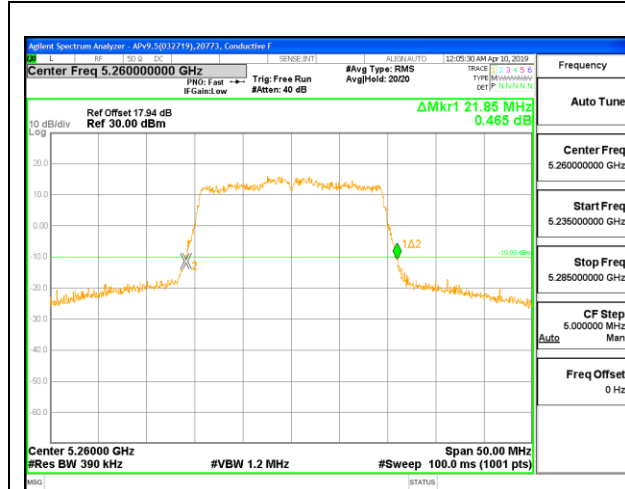

1TX Antenna 5 MODE – 242 Tones, RU Index 61

Channel	Frequency (MHz)	26 dB Bandwidth (MHz)
Low	5260	21.85
Mid	5300	21.95
High	5320	22.00

LOW CHANNEL