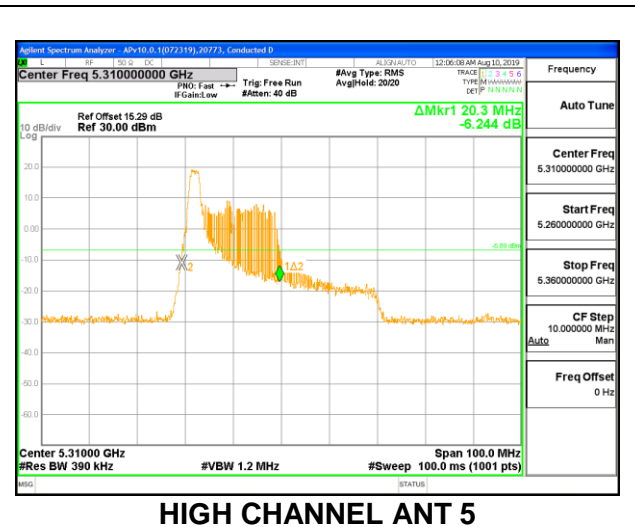

2TX Antenna 6 + Antenna 5 OFDMA MODE – 26 Tones, RU Index 0

Channel	Frequency (MHz)	26 dB Bandwidth ANT 6 (MHz)	26 dB Bandwidth ANT 5 (MHz)
Low	5270	21.90	19.70
High	5310	20.90	20.30