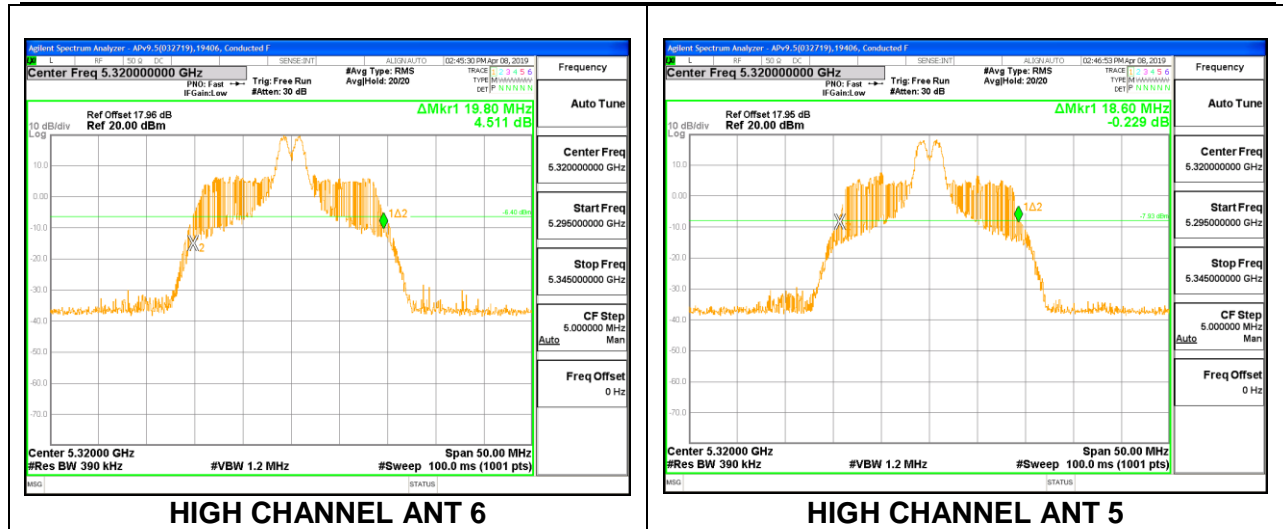

Channel	Frequency (MHz)	26 dB Bandwidth	
		ANT 6 (MHz)	ANT 5 (MHz)
Low	5260	20.55	20.05
Mid	5300	20.50	20.15
High	5320	20.45	19.85

2TX Antenna 6 + Antenna 5 OFDMA MODE – 26 Tones, RU Index 4

Channel	Frequency (MHz)	26 dB Bandwidth (MHz)	26 dB Bandwidth (MHz)
		ANT 6	ANT 5
Low	5260	19.65	18.45
Mid	5300	19.80	18.30
High	5320	19.80	18.60