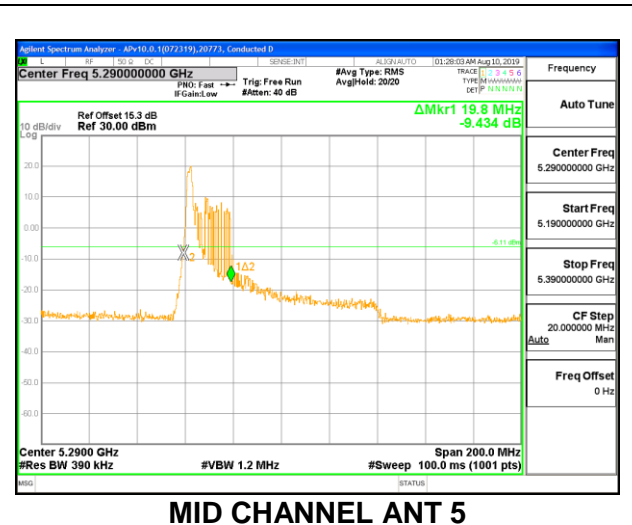

Channel	Frequency (MHz)	26 dB Bandwidth (MHz)
Mid	5290	85.20

1TX Antenna 5 MODE – 26 Tones, RU Index 0

Channel	Frequency (MHz)	26 dB Bandwidth (MHz)
Mid	5290	20.40

1TX Antenna 5 MODE – 26 Tones, RU Index 18

Channel	Frequency (MHz)	26 dB Bandwidth (MHz)
Mid	5290	38.00

1TX Antenna 5 MODE – 26 Tones, RU Index 36

Channel	Frequency (MHz)	26 dB Bandwidth (MHz)
Mid	5290	20.40

2TX Antenna 6 + Antenna 5 CDD MODE – 996 Tones, RU Index 67

Channel	Frequency (MHz)	26 dB Bandwidth	
		ANT 6 (MHz)	ANT 5 (MHz)
Mid	5290	84.20	85.20

2TX Antenna 6 + Antenna 5 CDD MODE – 26 Tones, RU Index 0

Channel	Frequency (MHz)	26 dB Bandwidth	
		ANT 6 (MHz)	ANT 5 (MHz)
Mid	5290	19.60	19.80