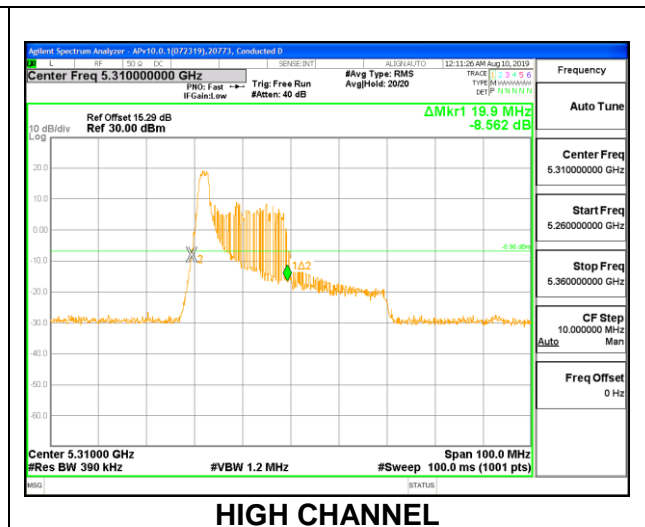

1TX Antenna 5 MODE – 26 Tones, RU Index 0

Channel	Frequency (MHz)	26dB Bandwidth (MHz)
Low	5270	20.90
High	5310	19.90