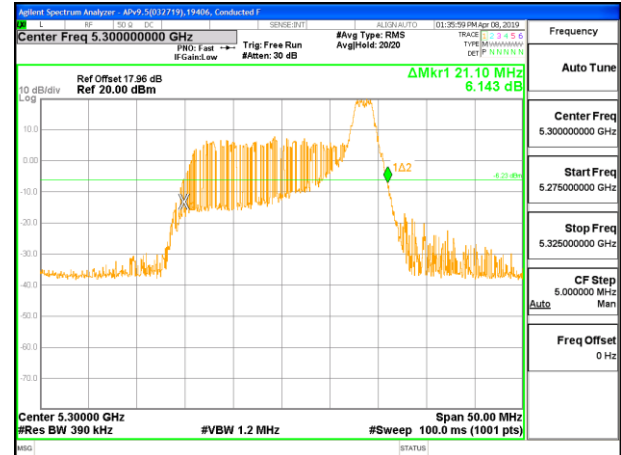

1TX Antenna 6 MODE – 26 Tones, RU Index 8

Channel	Frequency (MHz)	26 dB Bandwidth (MHz)
Low	5260	21.15
Mid	5300	21.10
High	5320	21.05

LOW CHANNEL

MID CHANNEL

HIGH CHANNEL

1TX Antenna 5 MODE – 242 Tones, RU Index 61