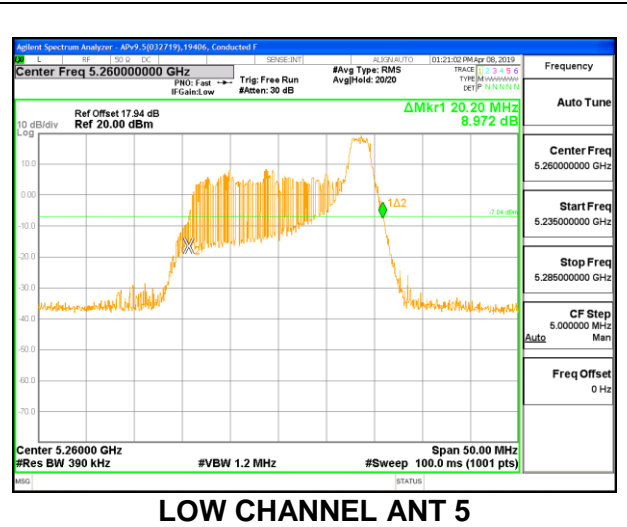

2TX Antenna 6 + Antenna 5 OFDMA MODE – 26 Tones, RU Index 8

Channel	Frequency (MHz)	26 dB Bandwidth (MHz)	26 dB Bandwidth (MHz)
		ANT 6	ANT 5
Low	5260	21.10	20.20
Mid	5300	21.05	20.10
High	5320	21.10	20.20