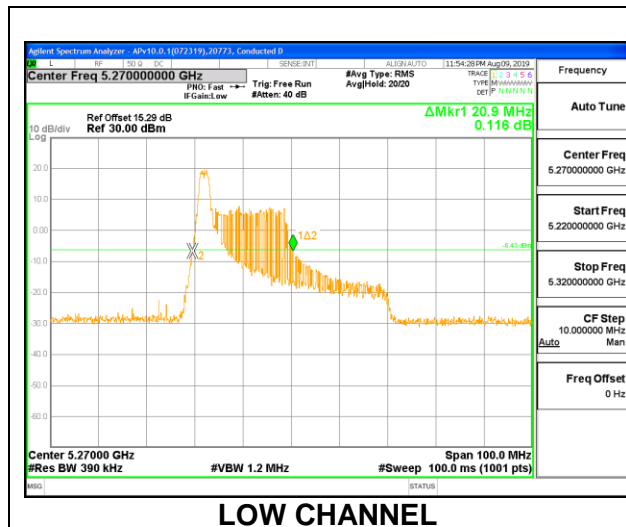

1TX Antenna 5 MODE – 26 Tones, RU Index 0

Channel	Frequency (MHz)	26dB Bandwidth (MHz)
Low	5270	20.90
High	5310	19.90