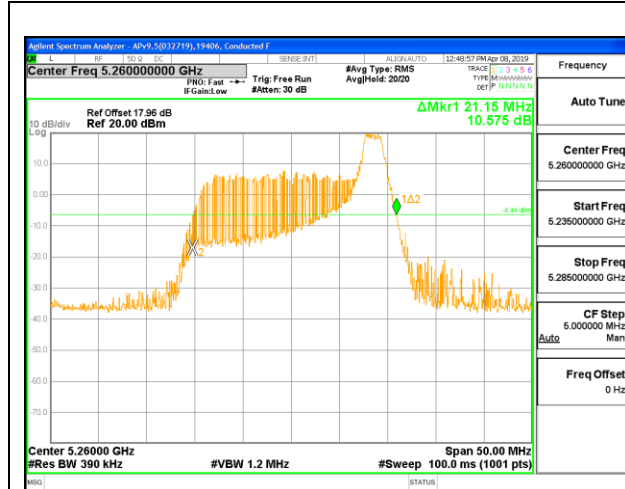

1TX Antenna 6 MODE – 26 Tones, RU Index 8

Channel	Frequency (MHz)	26 dB Bandwidth (MHz)
Low	5260	21.15
Mid	5300	21.10
High	5320	21.05

LOW CHANNEL

MID CHANNEL

HIGH CHANNEL

1TX Antenna 5 MODE – 242 Tones, RU Index 61