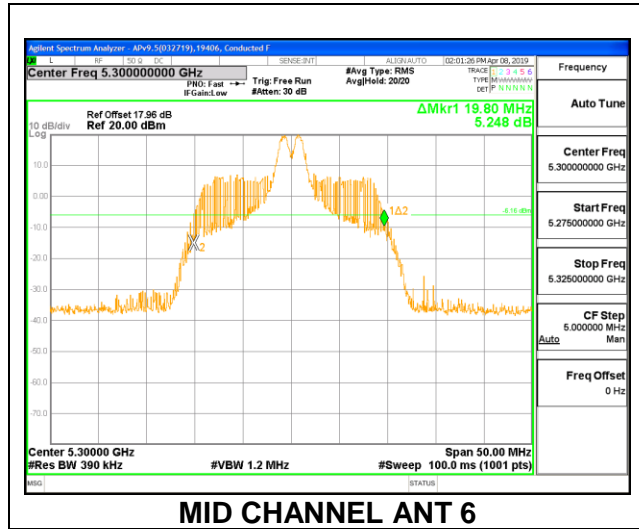

2TX Antenna 6 + Antenna 5 OFDMA MODE – 26 Tones, RU Index 4

Channel	Frequency (MHz)	26 dB Bandwidth (MHz)	26 dB Bandwidth (MHz)
		ANT 6	ANT 5
Low	5260	19.65	18.45
Mid	5300	19.80	18.30
High	5320	19.80	18.60