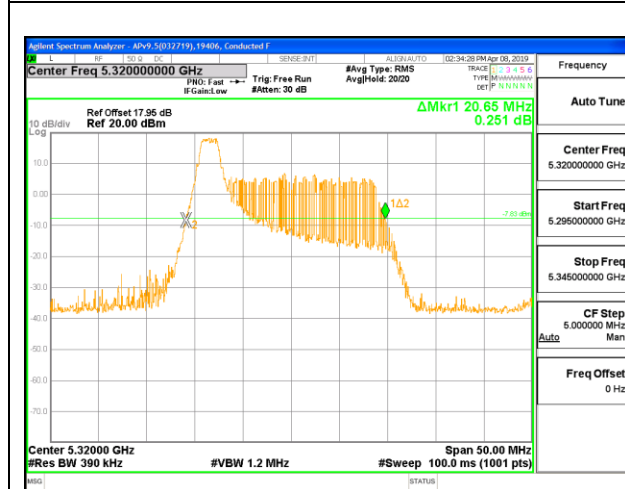

HIGH CHANNEL