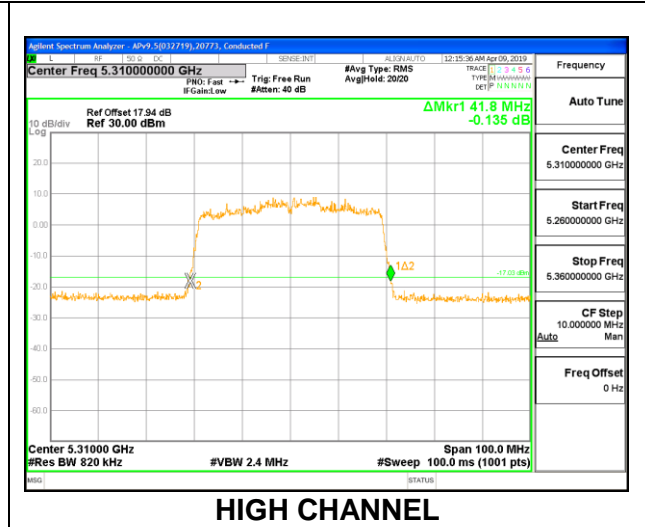

1TX Antenna 5 MODE – 484 Tones, RU Index 65

Channel	Frequency (MHz)	26dB Bandwidth (MHz)
Low	5270	42.00
High	5310	41.80