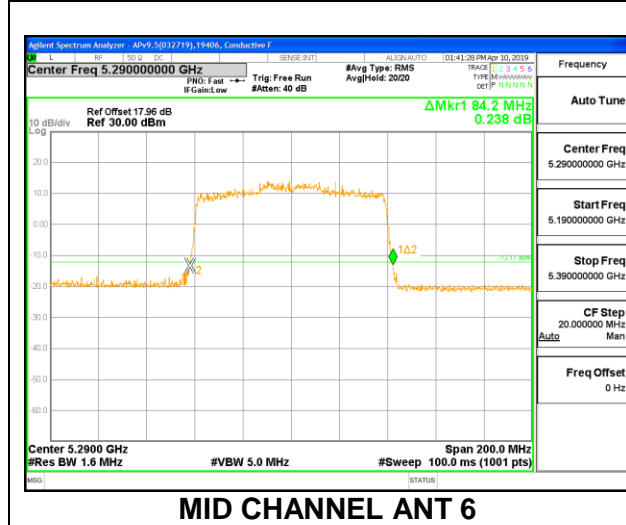

2TX Antenna 6 + Antenna 5 CDD MODE – 996 Tones, RU Index 67

Channel	Frequency (MHz)	26 dB Bandwidth	
		ANT 6 (MHz)	ANT 5 (MHz)
Mid	5290	84.20	85.20