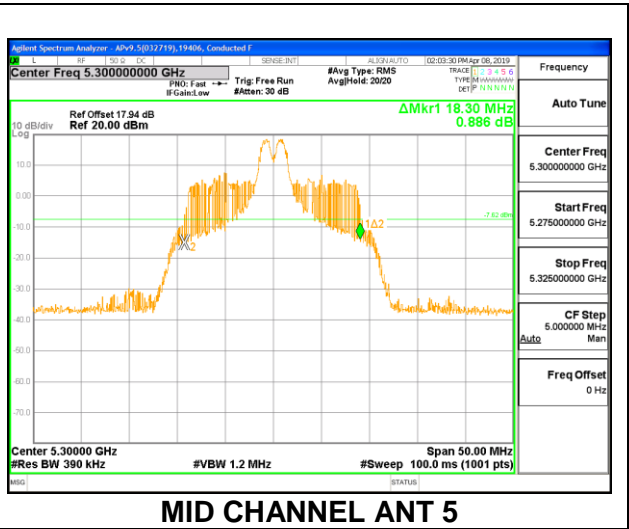

2TX Antenna 6 + Antenna 5 OFDMA MODE – 26 Tones, RU Index 4

Channel	Frequency (MHz)	26 dB Bandwidth (MHz)	26 dB Bandwidth (MHz)
		ANT 6	ANT 5
Low	5260	19.65	18.45
Mid	5300	19.80	18.30
High	5320	19.80	18.60