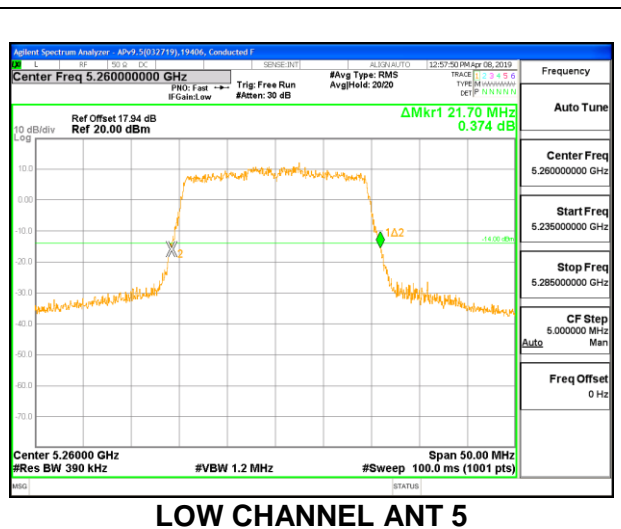

2TX Antenna 6 + Antenna 5 OFDMA MODE – 242 Tones, RU Index 61

Channel	Frequency (MHz)	26 dB Bandwidth (MHz)	26 dB Bandwidth (MHz)
		ANT 6	ANT 5
Low	5260	21.90	21.70
Mid	5300	21.95	21.95
High	5320	21.80	21.70