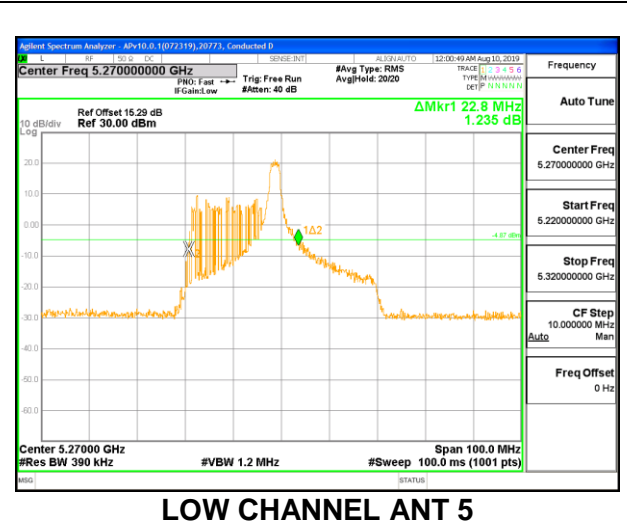

2TX Antenna 6 + Antenna 5 OFDMA MODE – 26 Tones, RU Index 8

Channel	Frequency (MHz)	26 dB Bandwidth ANT 6 (MHz)	26 dB Bandwidth ANT 5 (MHz)
Low	5270	23.10	22.80
High	5310	23.40	22.50