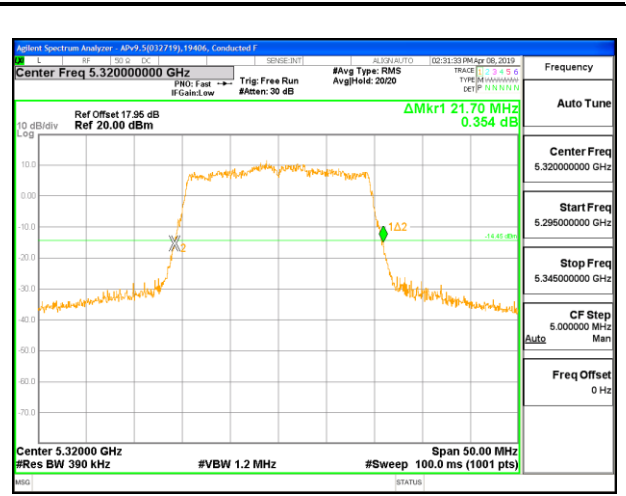

HIGH CHANNEL ANT 5