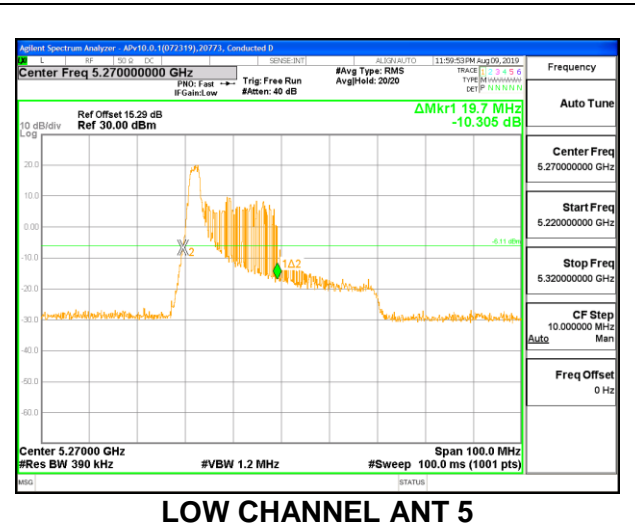

2TX Antenna 6 + Antenna 5 OFDMA MODE – 26 Tones, RU Index 0

Channel	Frequency (MHz)	26 dB Bandwidth ANT 6 (MHz)	26 dB Bandwidth ANT 5 (MHz)
Low	5270	21.90	19.70
High	5310	20.90	20.30