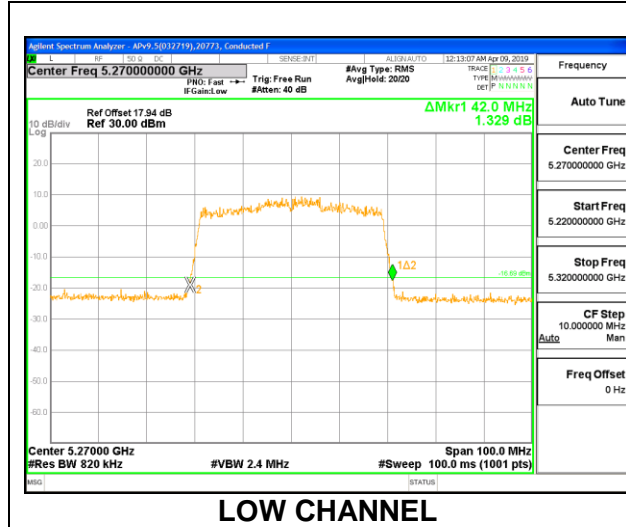

1TX Antenna 5 MODE – 484 Tones, RU Index 65

Channel	Frequency (MHz)	26dB Bandwidth (MHz)
Low	5270	42.00
High	5310	41.80