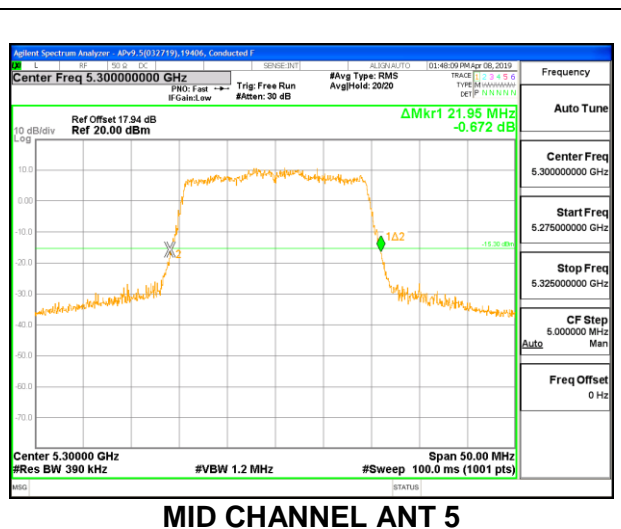

2TX Antenna 6 + Antenna 5 OFDMA MODE – 242 Tones, RU Index 61

Channel	Frequency (MHz)	26 dB Bandwidth (MHz)	26 dB Bandwidth (MHz)
		ANT 6	ANT 5
Low	5260	21.90	21.70
Mid	5300	21.95	21.95
High	5320	21.80	21.70