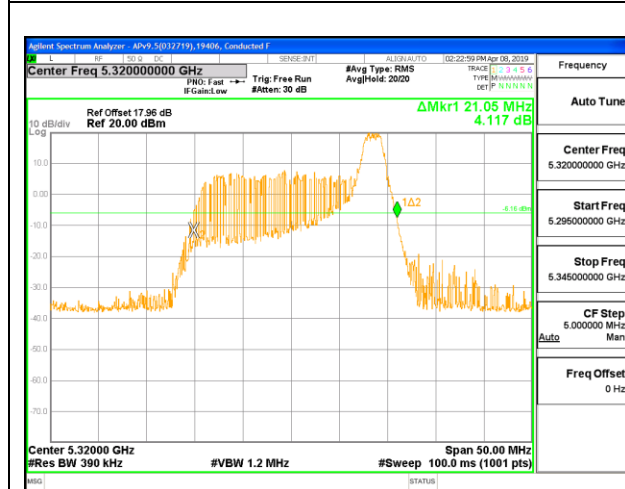

1TX Antenna 6 MODE – 26 Tones, RU Index 8

Channel	Frequency (MHz)	26 dB Bandwidth (MHz)
Low	5260	21.15
Mid	5300	21.10
High	5320	21.05

LOW CHANNEL

MID CHANNEL

HIGH CHANNEL

1TX Antenna 5 MODE – 242 Tones, RU Index 61