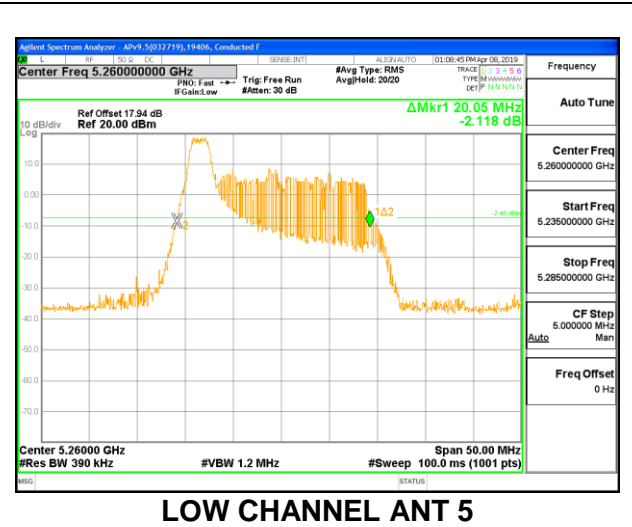

2TX Antenna 6 + Antenna 5 OFDMA MODE – 26 Tones, RU Index 0

Channel	Frequency (MHz)	26 dB Bandwidth	
		ANT 6 (MHz)	ANT 5 (MHz)
Low	5260	20.55	20.05
Mid	5300	20.50	20.15
High	5320	20.45	19.85