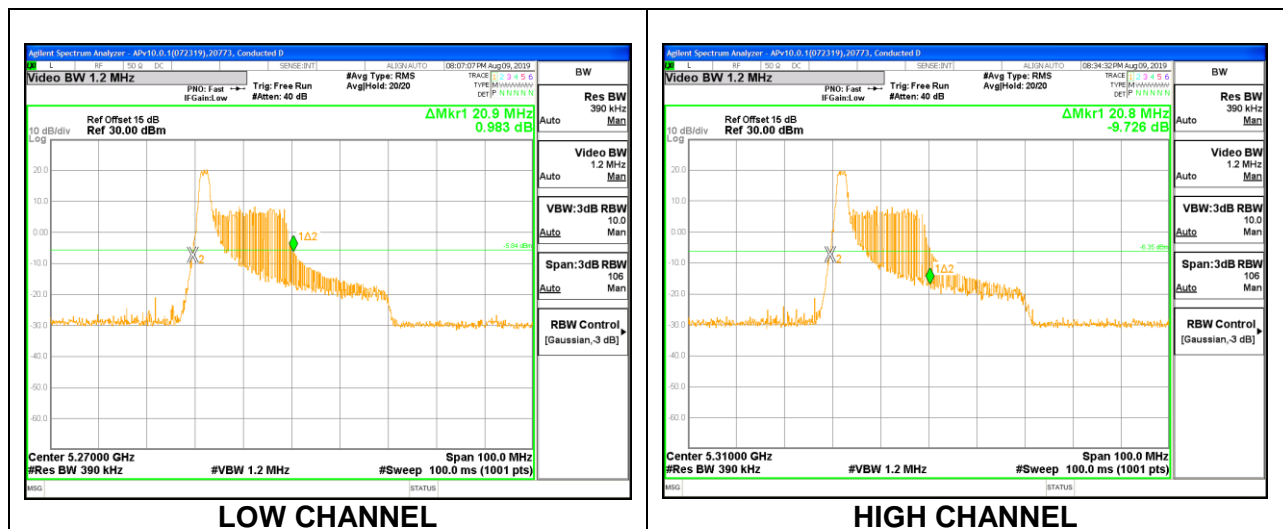

1TX Antenna 6 MODE – 26 Tones, RU Index 0

Channel	Frequency (MHz)	26dB Bandwidth (MHz)
Low	5270	20.90
High	5310	20.80