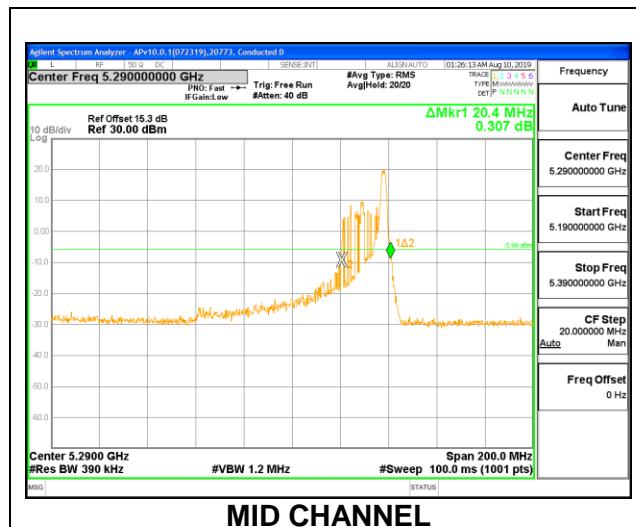

Channel	Frequency (MHz)	26 dB Bandwidth (MHz)
Mid	5290	85.20

1TX Antenna 5 MODE – 26 Tones, RU Index 0

Channel	Frequency (MHz)	26 dB Bandwidth (MHz)
Mid	5290	20.40

1TX Antenna 5 MODE – 26 Tones, RU Index 18

Channel	Frequency (MHz)	26 dB Bandwidth (MHz)
Mid	5290	38.00

1TX Antenna 5 MODE – 26 Tones, RU Index 36

Channel	Frequency (MHz)	26 dB Bandwidth (MHz)
Mid	5290	20.40

2TX Antenna 6 + Antenna 5 CDD MODE – 996 Tones, RU Index 67