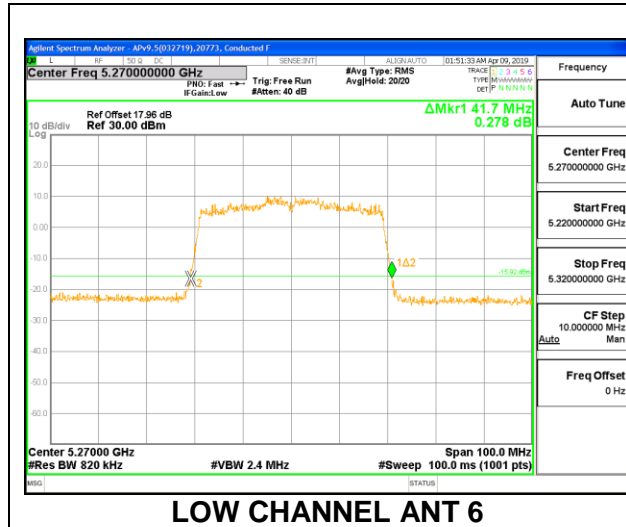

Channel	Frequency (MHz)	26dB Bandwidth (MHz)
Low	5270	20.90
High	5310	19.90

1TX Antenna 5 MODE – 26 Tones, RU Index 8

Channel	Frequency (MHz)	26dB Bandwidth (MHz)
Low	5270	23.40
High	5310	22.90

1TX Antenna 5 MODE – 26 Tones, RU Index 17

Channel	Frequency (MHz)	26dB Bandwidth (MHz)
Low	5270	20.30
High	5310	19.70

2TX Antenna 6 + Antenna 5 OFDMA MODE – 484 Tones, RU Index 65

Channel	Frequency (MHz)	26 dB Bandwidth	
		ANT 6 (MHz)	ANT 5 (MHz)
Low	5270	41.70	41.70
High	5310	41.80	41.60