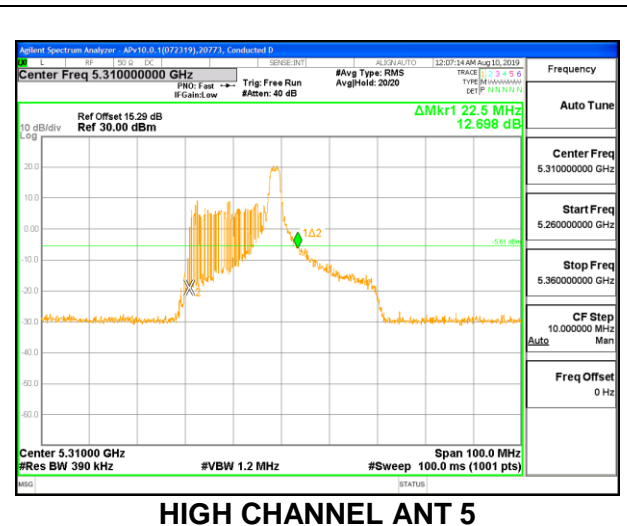

2TX Antenna 6 + Antenna 5 OFDMA MODE – 26 Tones, RU Index 8

Channel	Frequency (MHz)	26 dB Bandwidth ANT 6 (MHz)	26 dB Bandwidth ANT 5 (MHz)
Low	5270	23.10	22.80
High	5310	23.40	22.50