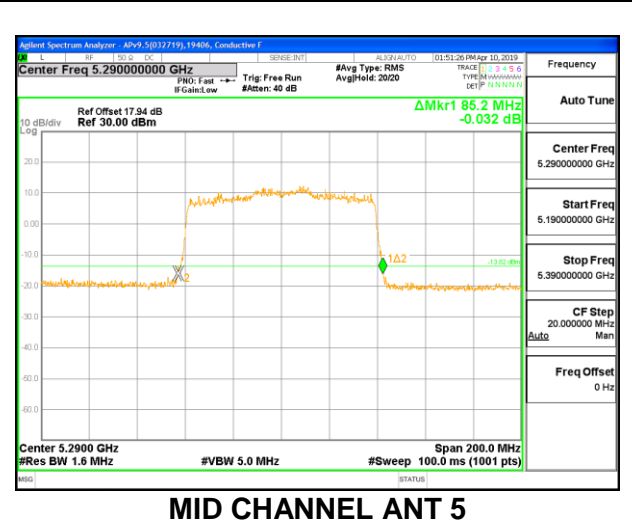

2TX Antenna 6 + Antenna 5 CDD MODE – 996 Tones, RU Index 67

Channel	Frequency (MHz)	26 dB Bandwidth	
		ANT 6 (MHz)	ANT 5 (MHz)
Mid	5290	84.20	85.20