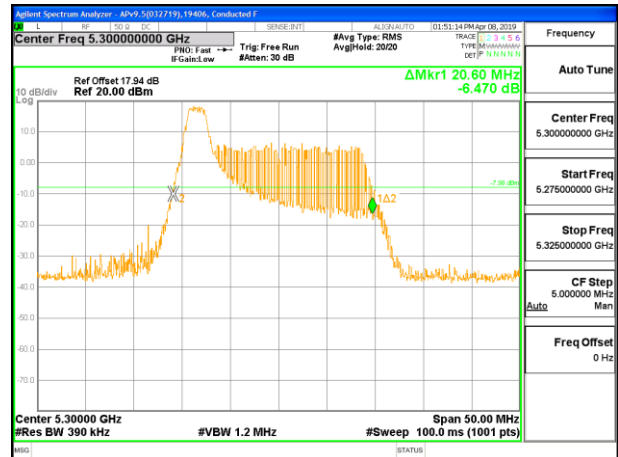

MID CHANNEL