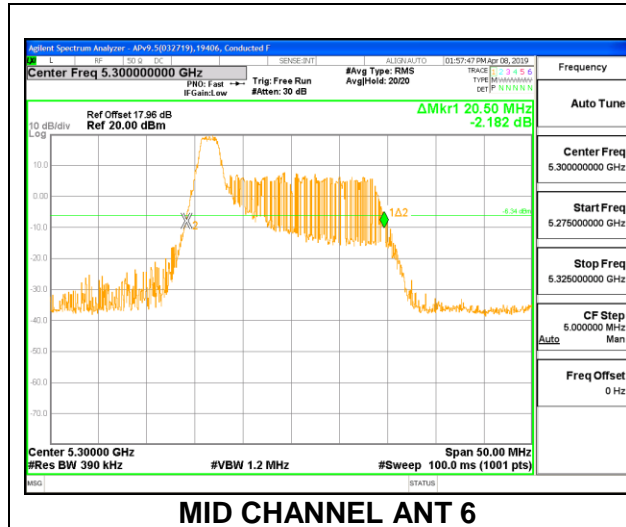

Channel	Frequency (MHz)	26 dB Bandwidth (MHz)	26 dB Bandwidth (MHz)
		ANT 6	ANT 5
Low	5260	21.90	21.70
Mid	5300	21.95	21.95
High	5320	21.80	21.70

HIGH CHANNEL ANT 6

HIGH CHANNEL ANT 5

2TX Antenna 6 + Antenna 5 OFDMA MODE – 26 Tones, RU Index 0

Channel	Frequency (MHz)	26 dB Bandwidth	
		ANT 6 (MHz)	ANT 5 (MHz)
Low	5260	20.55	20.05
Mid	5300	20.50	20.15
High	5320	20.45	19.85

2TX Antenna 6 + Antenna 5 OFDMA MODE – 26 Tones, RU Index 4

Channel	Frequency (MHz)	26 dB Bandwidth (MHz)	26 dB Bandwidth (MHz)
		ANT 6	ANT 5
Low	5260	19.65	18.45
Mid	5300	19.80	18.30
High	5320	19.80	18.60