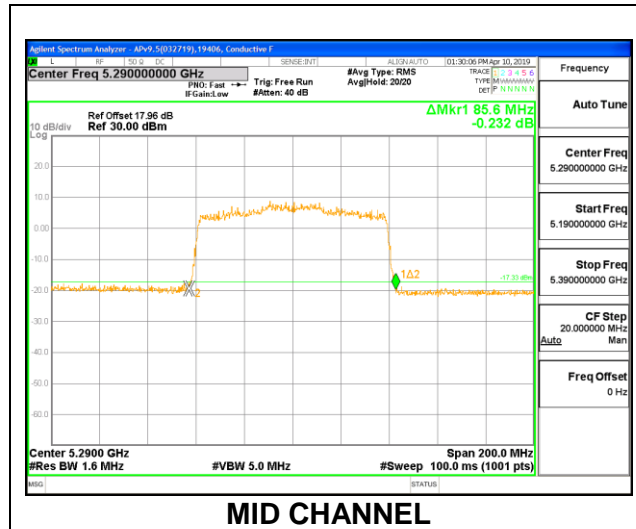

Channel	Frequency (MHz)	26 dB Bandwidth ANT 6 (MHz)	26 dB Bandwidth ANT 5 (MHz)
Low	5270	23.10	22.80
High	5310	23.40	22.50

2TX Antenna 6 + Antenna 5 OFDMA MODE – 26 Tones, RU Index 17

Channel	Frequency (MHz)	26 dB Bandwidth ANT 6 (MHz)	26 dB Bandwidth ANT 5 (MHz)
Low	5270	21.00	19.90
High	5310	20.90	19.70

8.2.12. 802.11ax HE80 MODE IN THE 5.3 GHz BAND

1TX Antenna 6 MODE – 996 Tones, RU Index 67

Channel	Frequency (MHz)	26 dB Bandwidth (MHz)
Mid	5290	85.60

1TX Antenna 6 MODE – 26 Tones, RU Index 0

Channel	Frequency (MHz)	26 dB Bandwidth (MHz)
Mid	5290	20.00