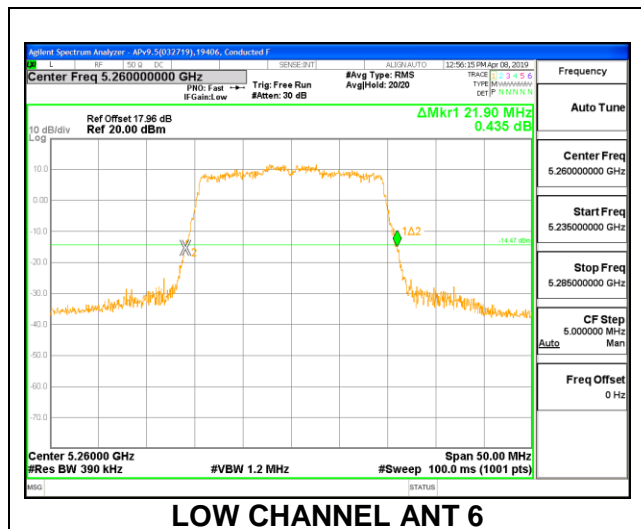

1TX Antenna 5 MODE – 26 Tones, RU Index 8

Channel	Frequency (MHz)	26 dB Bandwidth (MHz)
Low	5260	20.95
Mid	5300	21.15
High	5320	21.15

LOW CHANNEL

MID CHANNEL

HIGH CHANNEL

2TX Antenna 6 + Antenna 5 OFDMA MODE – 242 Tones, RU Index 61

Channel	Frequency (MHz)	26 dB Bandwidth (MHz)	26 dB Bandwidth (MHz)
		ANT 6	ANT 5
Low	5260	21.90	21.70
Mid	5300	21.95	21.95
High	5320	21.80	21.70

HIGH CHANNEL ANT 6

HIGH CHANNEL ANT 5

2TX Antenna 6 + Antenna 5 OFDMA MODE – 26 Tones, RU Index 0