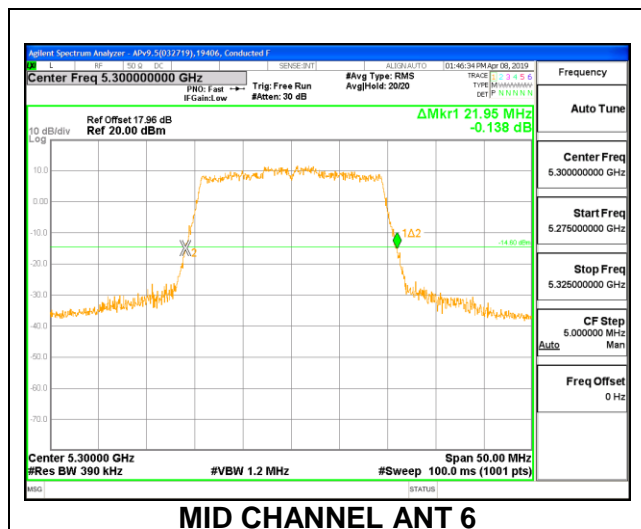

1TX Antenna 5 MODE – 26 Tones, RU Index 8

Channel	Frequency (MHz)	26 dB Bandwidth (MHz)
Low	5260	20.95
Mid	5300	21.15
High	5320	21.15

LOW CHANNEL

MID CHANNEL

HIGH CHANNEL

2TX Antenna 6 + Antenna 5 OFDMA MODE – 242 Tones, RU Index 61

Channel	Frequency (MHz)	26 dB Bandwidth (MHz)	26 dB Bandwidth (MHz)
		ANT 6	ANT 5
Low	5260	21.90	21.70
Mid	5300	21.95	21.95
High	5320	21.80	21.70

HIGH CHANNEL ANT 6

HIGH CHANNEL ANT 5

2TX Antenna 6 + Antenna 5 OFDMA MODE – 26 Tones, RU Index 0