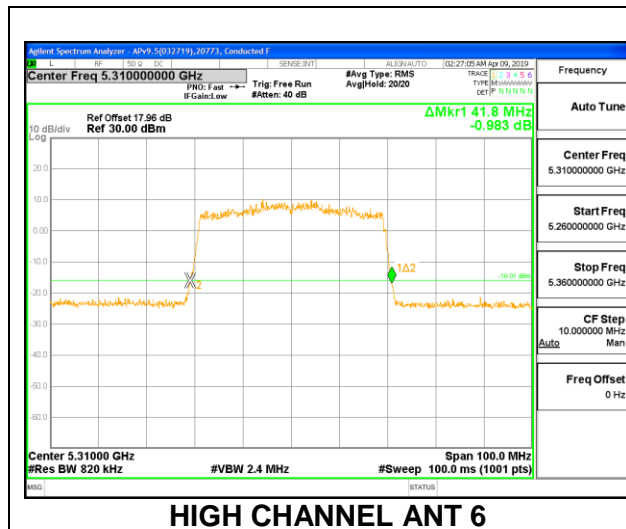

Channel	Frequency (MHz)	26dB Bandwidth (MHz)
Low	5270	20.90
High	5310	19.90

1TX Antenna 5 MODE – 26 Tones, RU Index 8

Channel	Frequency (MHz)	26dB Bandwidth (MHz)
Low	5270	23.40
High	5310	22.90

1TX Antenna 5 MODE – 26 Tones, RU Index 17

Channel	Frequency (MHz)	26dB Bandwidth (MHz)
Low	5270	20.30
High	5310	19.70

2TX Antenna 6 + Antenna 5 OFDMA MODE – 484 Tones, RU Index 65

Channel	Frequency (MHz)	26 dB Bandwidth	
		ANT 6 (MHz)	ANT 5 (MHz)
Low	5270	41.70	41.70
High	5310	41.80	41.60