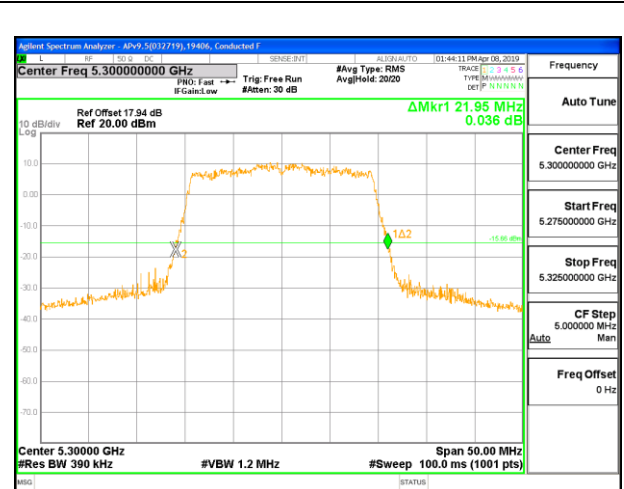

MID CHANNEL