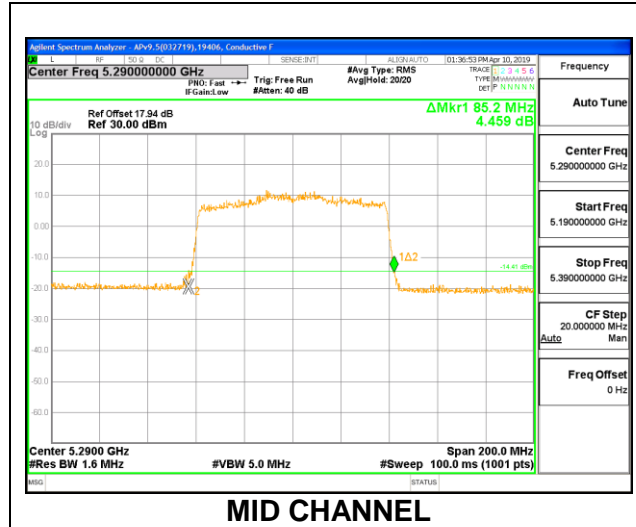

1TX Antenna 5 MODE – 996 Tones, RU Index 67

Channel	Frequency (MHz)	26 dB Bandwidth (MHz)
Mid	5290	85.20