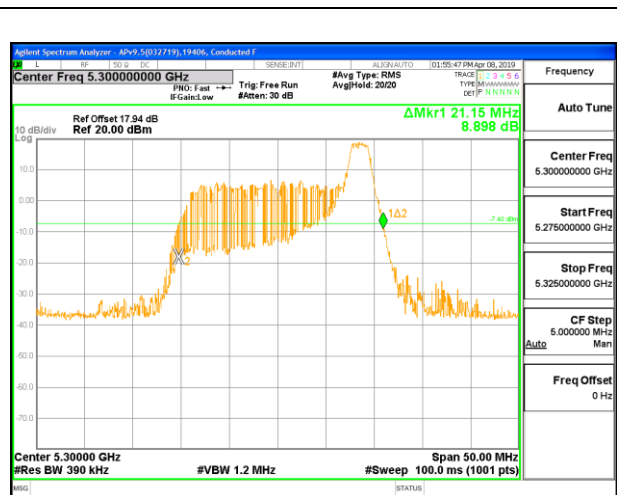

MID CHANNEL