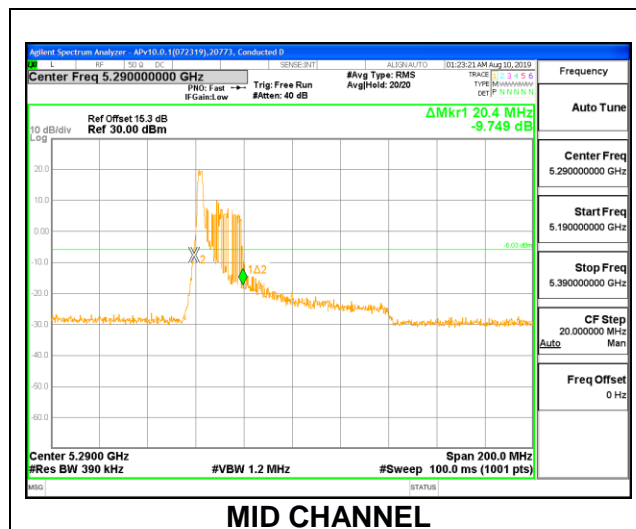

8.2.12. 802.11ax HE80 MODE IN THE 5.3 GHz BAND

1TX Antenna 6 MODE – 996 Tones, RU Index 67

Channel	Frequency (MHz)	26 dB Bandwidth (MHz)
Mid	5290	85.60

1TX Antenna 6 MODE – 26 Tones, RU Index 0

Channel	Frequency (MHz)	26 dB Bandwidth (MHz)
Mid	5290	20.00

1TX Antenna 6 MODE – 26 Tones, RU Index 18

Channel	Frequency (MHz)	26 dB Bandwidth
Mid	5290	38.60

1TX Antenna 6 MODE – 26 Tones, RU Index 36

Channel	Frequency (MHz)	26 dB Bandwidth (MHz)
Mid	5290	21.60

1TX Antenna 5 MODE – 996 Tones, RU Index 67

Channel	Frequency (MHz)	26 dB Bandwidth (MHz)
Mid	5290	85.20

1TX Antenna 5 MODE – 26 Tones, RU Index 0

Channel	Frequency (MHz)	26 dB Bandwidth (MHz)
Mid	5290	20.40

1TX Antenna 5 MODE – 26 Tones, RU Index 18