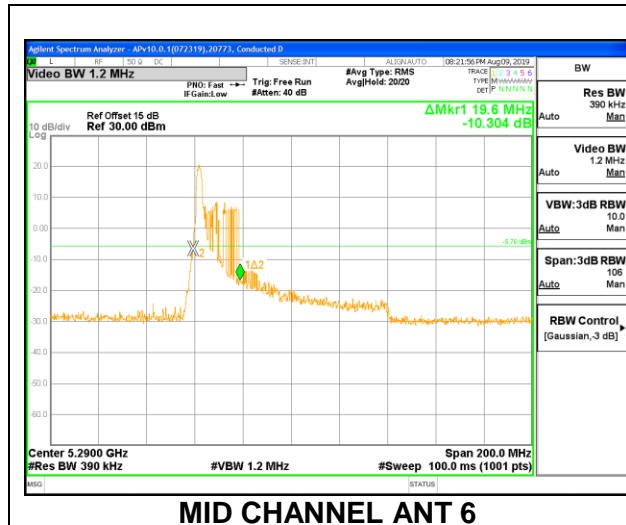

Channel	Frequency (MHz)	26 dB Bandwidth (MHz)
Mid	5290	85.20

1TX Antenna 5 MODE – 26 Tones, RU Index 0

Channel	Frequency (MHz)	26 dB Bandwidth (MHz)
Mid	5290	20.40

1TX Antenna 5 MODE – 26 Tones, RU Index 18

Channel	Frequency (MHz)	26 dB Bandwidth (MHz)
Mid	5290	38.00

1TX Antenna 5 MODE – 26 Tones, RU Index 36

Channel	Frequency (MHz)	26 dB Bandwidth (MHz)
Mid	5290	20.40

2TX Antenna 6 + Antenna 5 CDD MODE – 996 Tones, RU Index 67

Channel	Frequency (MHz)	26 dB Bandwidth	
		ANT 6 (MHz)	ANT 5 (MHz)
Mid	5290	84.20	85.20

2TX Antenna 6 + Antenna 5 CDD MODE – 26 Tones, RU Index 0

Channel	Frequency (MHz)	26 dB Bandwidth	
		ANT 6 (MHz)	ANT 5 (MHz)
Mid	5290	19.60	19.80