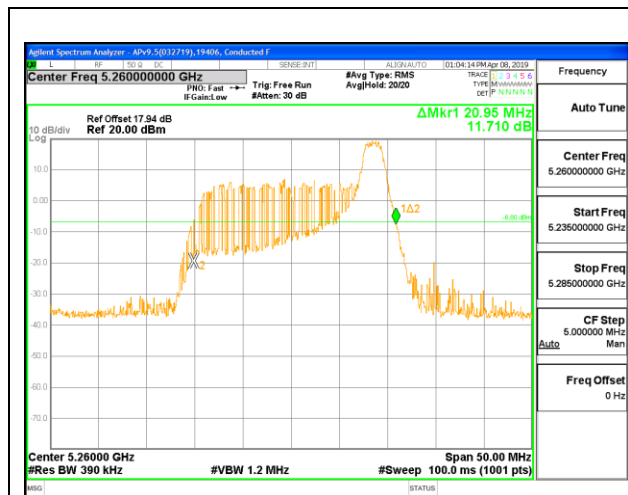

1TX Antenna 5 MODE – 26 Tones, RU Index 8

Channel	Frequency (MHz)	26 dB Bandwidth (MHz)
Low	5260	20.95
Mid	5300	21.15
High	5320	21.15

LOW CHANNEL