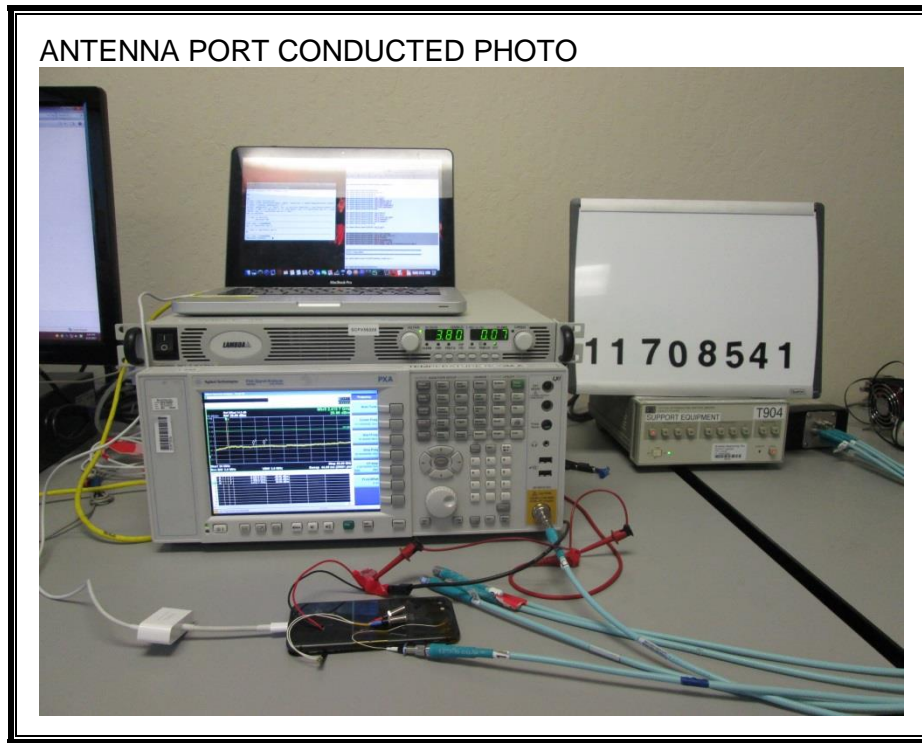

11. SETUP PHOTOS

ANTENNA PORT CONDUCTED RF MEASUREMENT SETUP

RADIATED RF MEASUREMENT SETUP (BELOW 1 GHz)

RADIATED RF MEASUREMENT SETUP FOR PORTABLE CONFIGURATION

POWERLINE CONDUCTED EMISSIONS MEASUREMENT SETUP

EUT POWERED BY AC/DC ADAPTER VIA USB CABLE

EUT POWERED BY HOST PC VIA USB CABLE

END OF REPORT