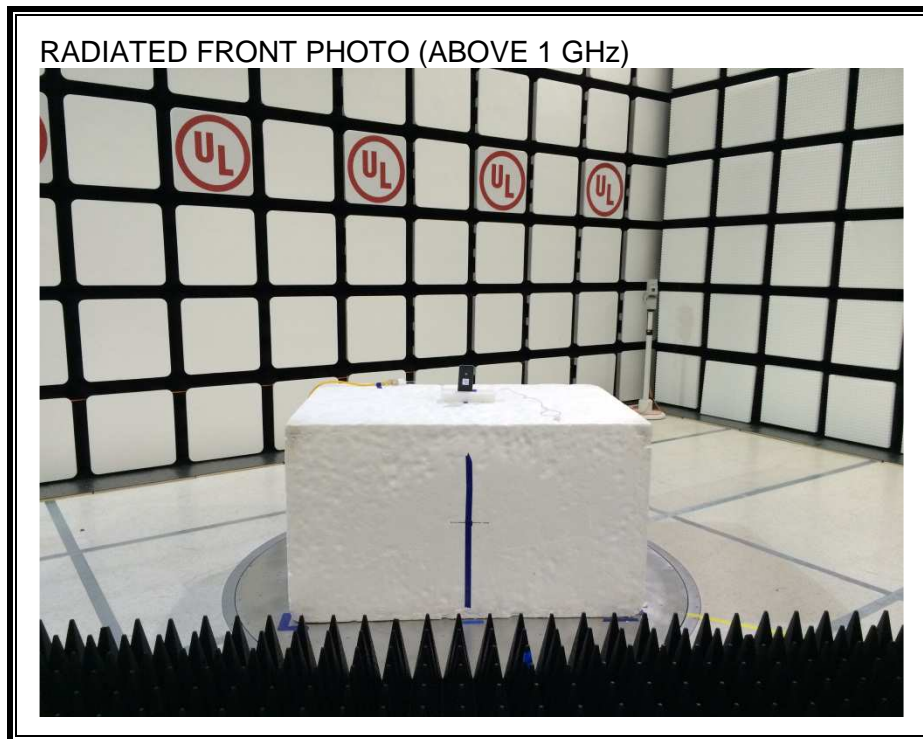

#### ANTENNA PORT CONDUCTED RF MEASUREMENT SETUP

#### RADIATED RF MEASUREMENT SETUP (BELOW 1 GHz)

**RADIATED RF MEASUREMENT SETUP (ABOVE 1 GHz)**

**RADIATED RF MEASUREMENT SETUP FOR PORTABLE CONFIGURATION**

Y-AXIS BACK PHOTO

Z-AXIS FRONT PHOTO

**POWERLINE CONDUCTED EMISSIONS MEASUREMENT SETUP**