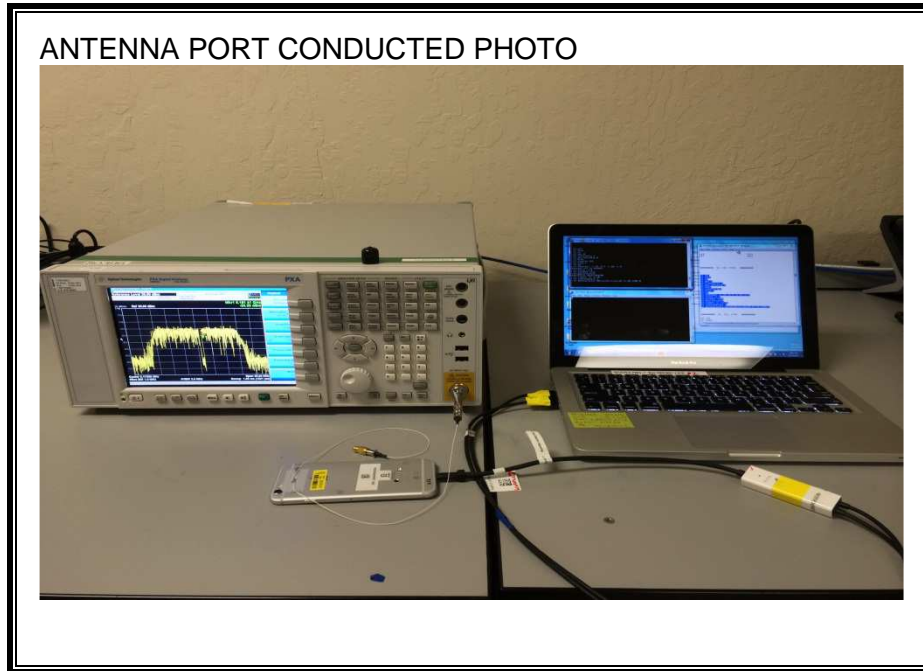

#### ANTENNA PORT CONDUCTED RF MEASUREMENT SETUP

#### RADIATED RF MEASUREMENT SETUP (BELOW 1 GHz)

**RADIATED RF MEASUREMENT SETUP (ABOVE 1 GHz)**

**RADIATED RF MEASUREMENT SETUP FOR PORTABLE CONFIGURATION**

Y-AXIS BACK PHOTO

Z-AXIS FRONT PHOTO

**POWERLINE CONDUCTED EMISSIONS MEASUREMENT SETUP**