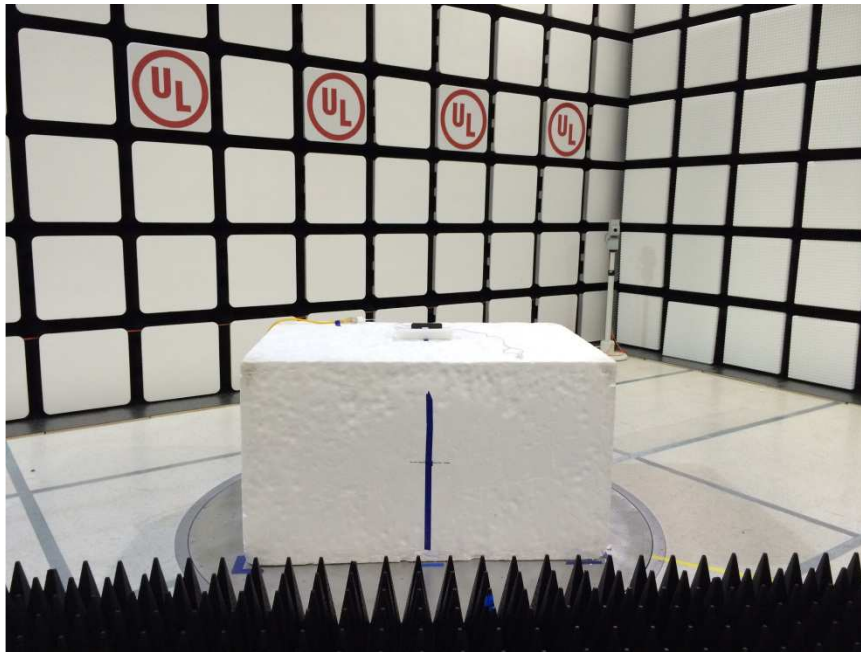

#### ANTENNA PORT CONDUCTED RF MEASUREMENT SETUP

#### RADIATED RF MEASUREMENT SETUP (BELOW 1 GHz)

**RADIATED RF MEASUREMENT SETUP (ABOVE 1 GHz)**

**RADIATED RF MEASUREMENT SETUP FOR PORTABLE CONFIGURATION**

Y-AXIS BACK PHOTO

Z-AXIS FRONT PHOTO

**POWERLINE CONDUCTED EMISSIONS MEASUREMENT SETUP**