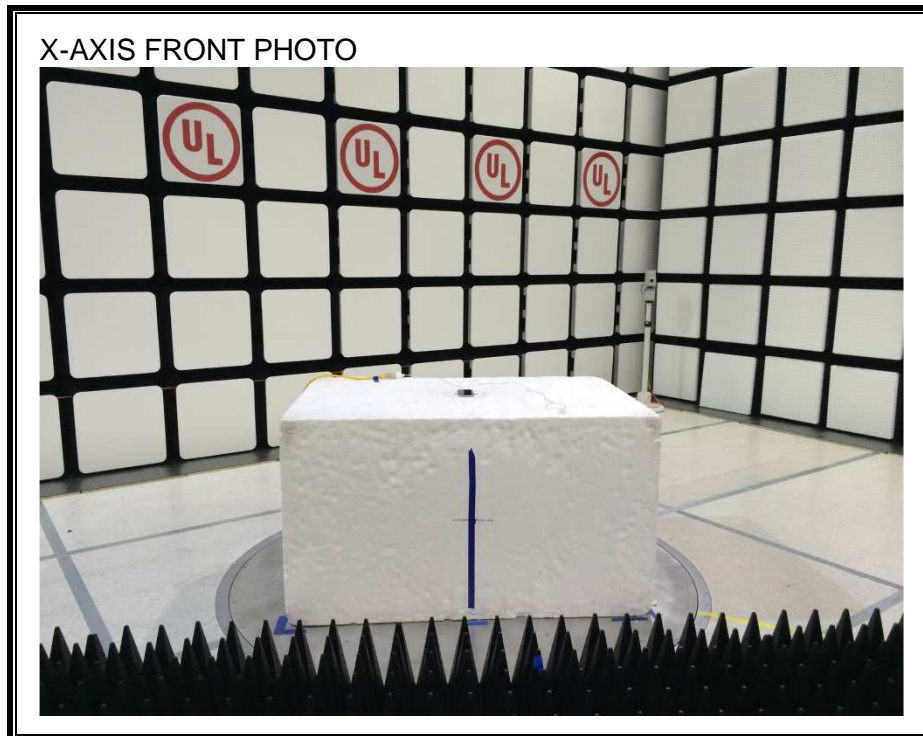

#### ANTENNA PORT CONDUCTED RF MEASUREMENT SETUP

#### RADIATED RF MEASUREMENT SETUP (BELOW 1 GHz)

**RADIATED RF MEASUREMENT SETUP (ABOVE 1 GHz)**

**RADIATED RF MEASUREMENT SETUP FOR PORTABLE CONFIGURATION**

Y-AXIS BACK PHOTO

Z-AXIS FRONT PHOTO

**POWERLINE CONDUCTED EMISSIONS MEASUREMENT SETUP**