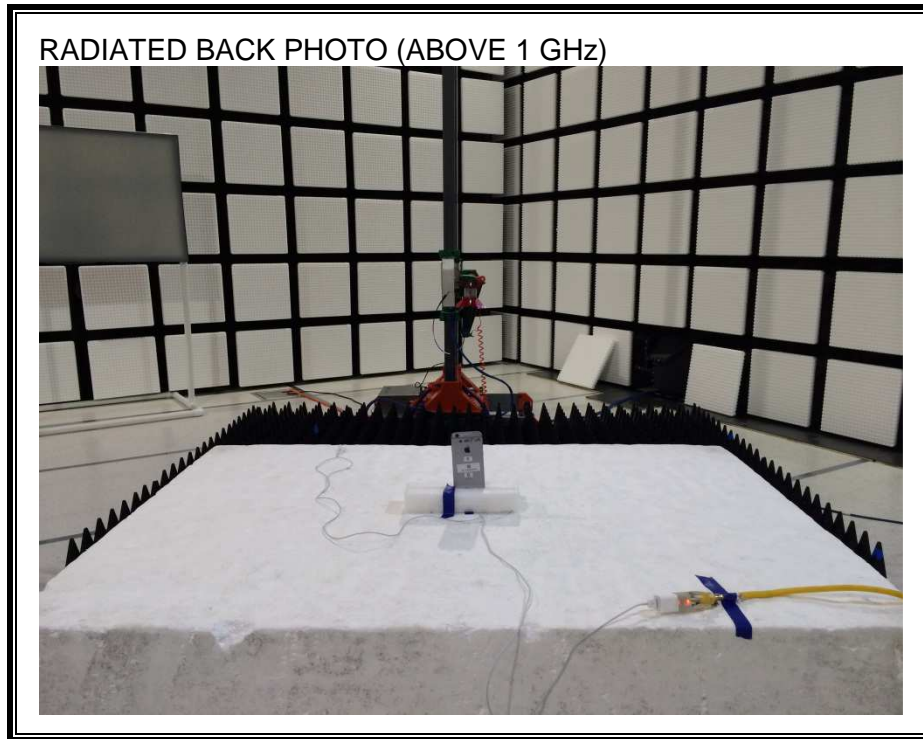

#### ANTENNA PORT CONDUCTED RF MEASUREMENT SETUP

#### RADIATED RF MEASUREMENT SETUP (BELOW 1 GHz)

**RADIATED RF MEASUREMENT SETUP (ABOVE 1 GHz)**

**RADIATED RF MEASUREMENT SETUP FOR PORTABLE CONFIGURATION**

Y-AXIS BACK PHOTO

Z-AXIS FRONT PHOTO

**POWERLINE CONDUCTED EMISSIONS MEASUREMENT SETUP**