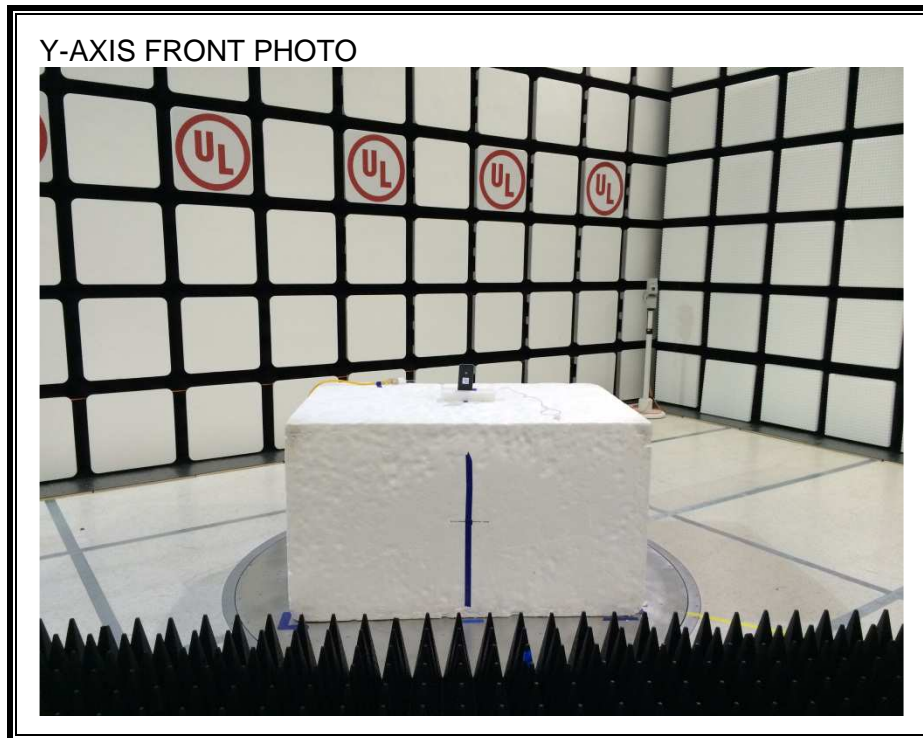

#### ANTENNA PORT CONDUCTED RF MEASUREMENT SETUP

#### RADIATED RF MEASUREMENT SETUP (BELOW 1 GHz)

**RADIATED RF MEASUREMENT SETUP (ABOVE 1 GHz)**

**RADIATED RF MEASUREMENT SETUP FOR PORTABLE CONFIGURATION**

Y-AXIS BACK PHOTO

Z-AXIS FRONT PHOTO

**POWERLINE CONDUCTED EMISSIONS MEASUREMENT SETUP**