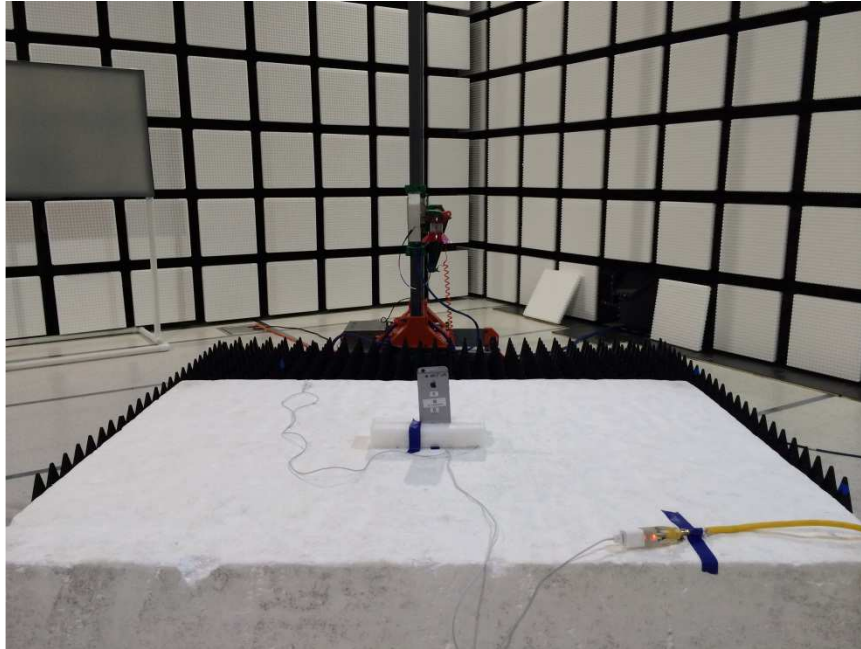

#### ANTENNA PORT CONDUCTED RF MEASUREMENT SETUP

#### RADIATED RF MEASUREMENT SETUP (BELOW 1 GHz)

**RADIATED RF MEASUREMENT SETUP (ABOVE 1 GHz)**

**RADIATED RF MEASUREMENT SETUP FOR PORTABLE CONFIGURATION**

Y-AXIS BACK PHOTO

Z-AXIS FRONT PHOTO

**POWERLINE CONDUCTED EMISSIONS MEASUREMENT SETUP**