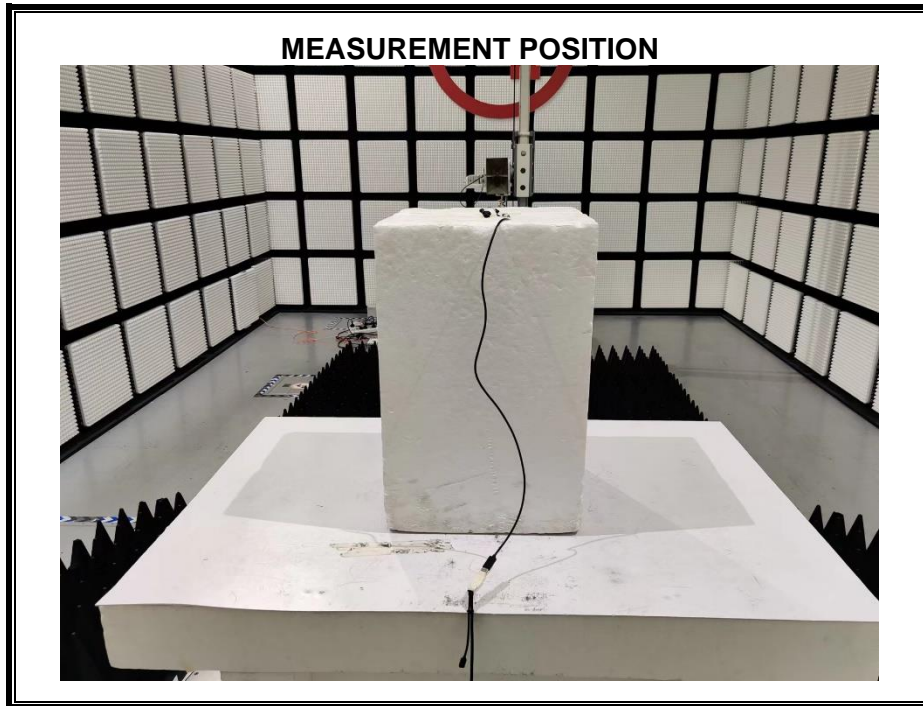

Appendix II

Setup Photographs

RADIATED RF MEASUREMENT SETUP (ABOVE 1 GHz)

MEASUREMENT POSITION (Y axis)

MEASUREMENT POSITION (Z axis)

RADIATED RF MEASUREMENT SETUP (30MHz~1GHz)

RADIATED RF MEASUREMENT SETUP (Below 30MHz)