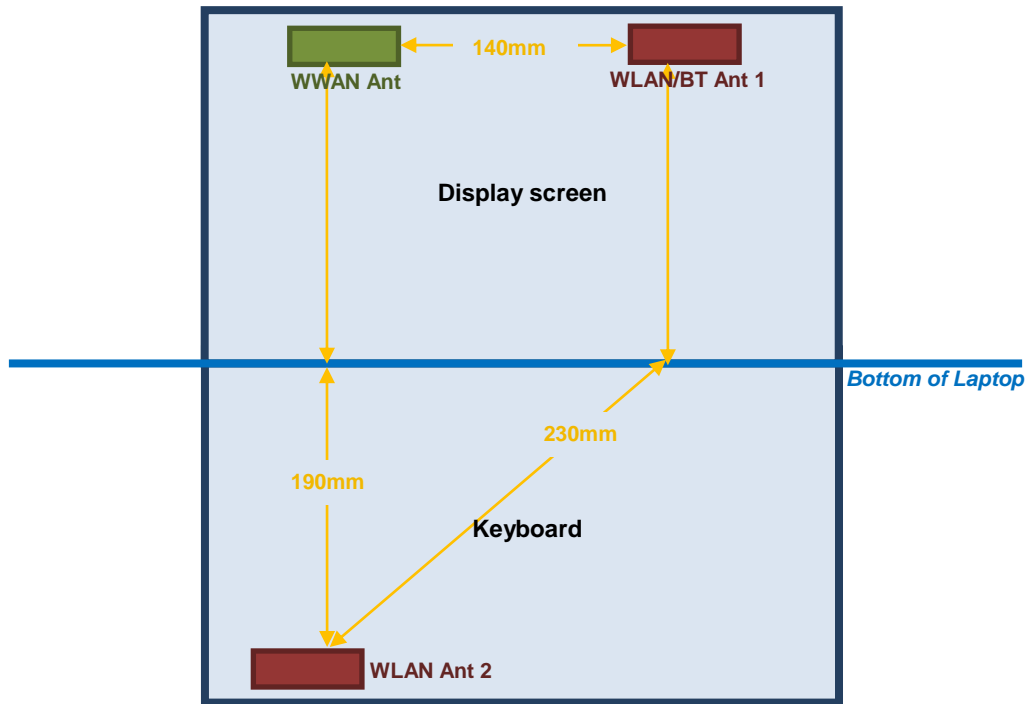

**Appendix D. Antenna Location**

The separation distance for antenna to edge :

Antenna	To Bottom of Laptop (mm)
WWAN Antenna	190.87
WLAN/BT Antenna 1	191.72
WLAN Antenna 2	10.5

**Appendix D. SAR Test Setup Photos**

**Body Exposure Condition**

**Bottom of Laptop at 0 mm**