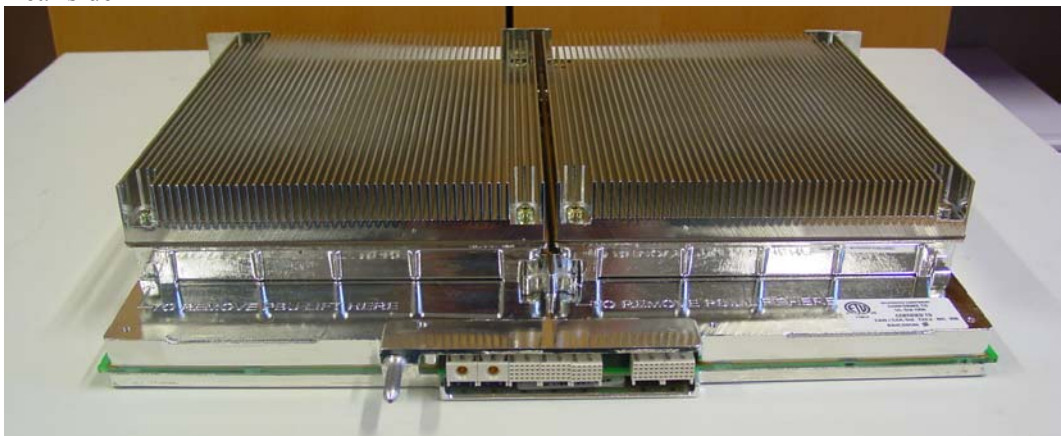

FCC ID: B5KAKRC1311004-2

Transceiver Unit KRC 131 1004/2, R1B

Front side

Rear side

Bottom side