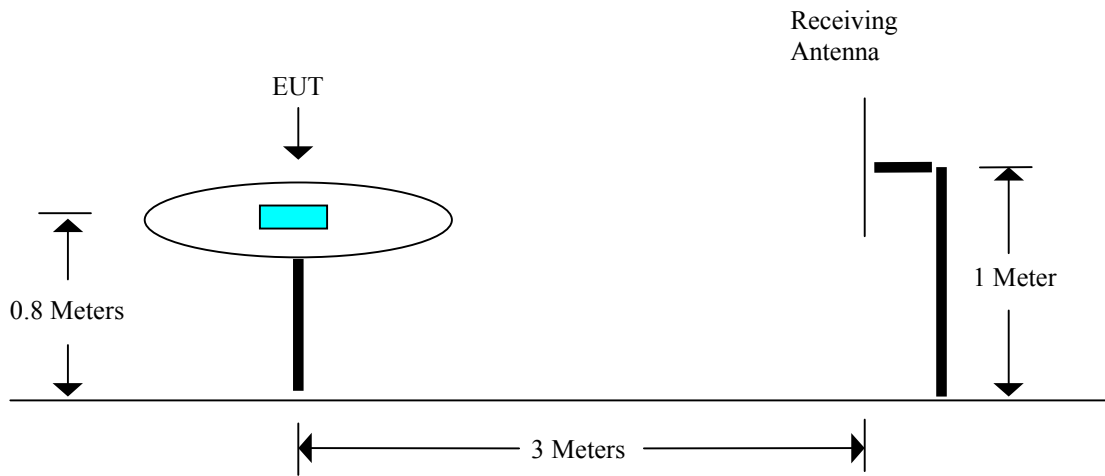

EXHIBIT F

Test Setup Sketch for Radiated Emissions

05/08/02 1:29 PM	FCC ID: B4Z-787E-SIMON	
C:\WINNT\Profiles\Kenl.Nelson\Desktop\FCC Documintation\Submittles\Simon III\peices\TEST_PHO.DOC		