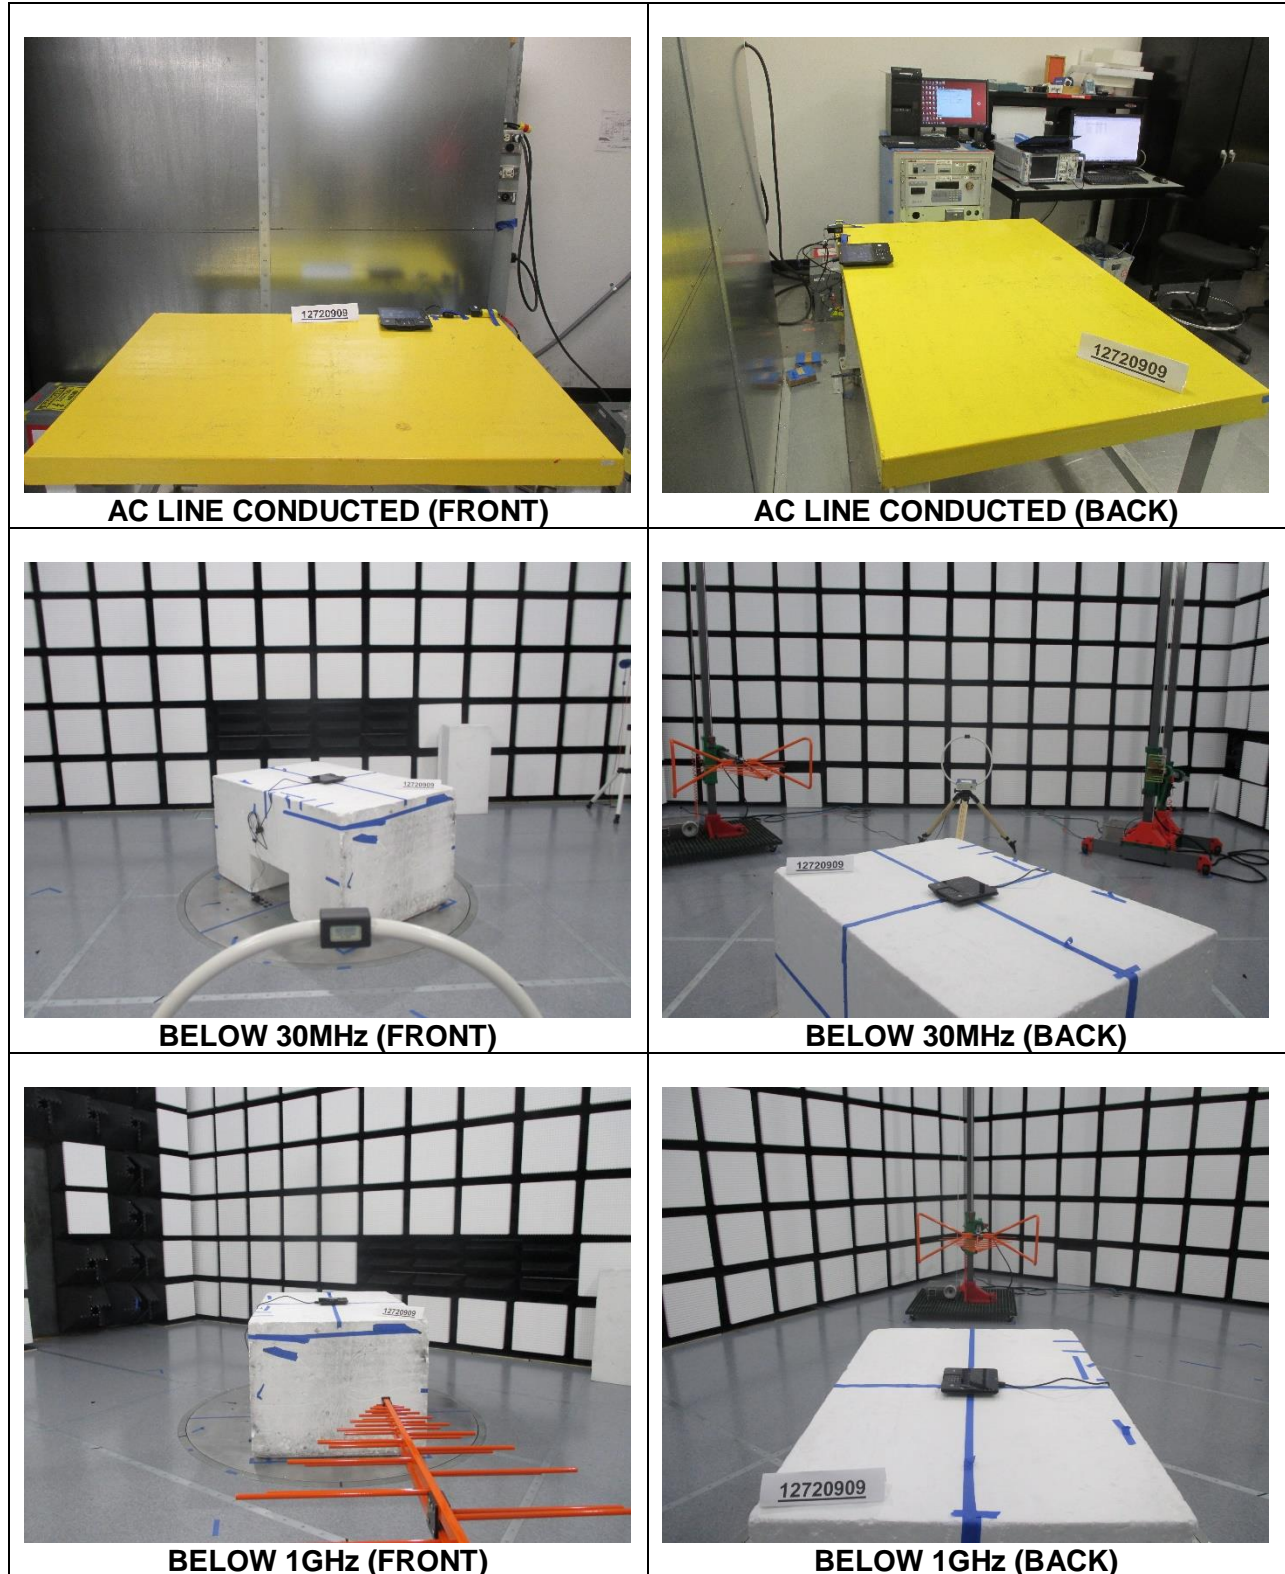

11. SETUP PHOTOS

RADIATED RF AND AC LINE CONDUCTED MEASUREMENT SETUP

LOOP ANTENNA ORIENTATIONS

ORIENTATIONS AND FREQUENCY TOLERANCE OVER EXTREME CONDITIONS

END OF TEST REPORT