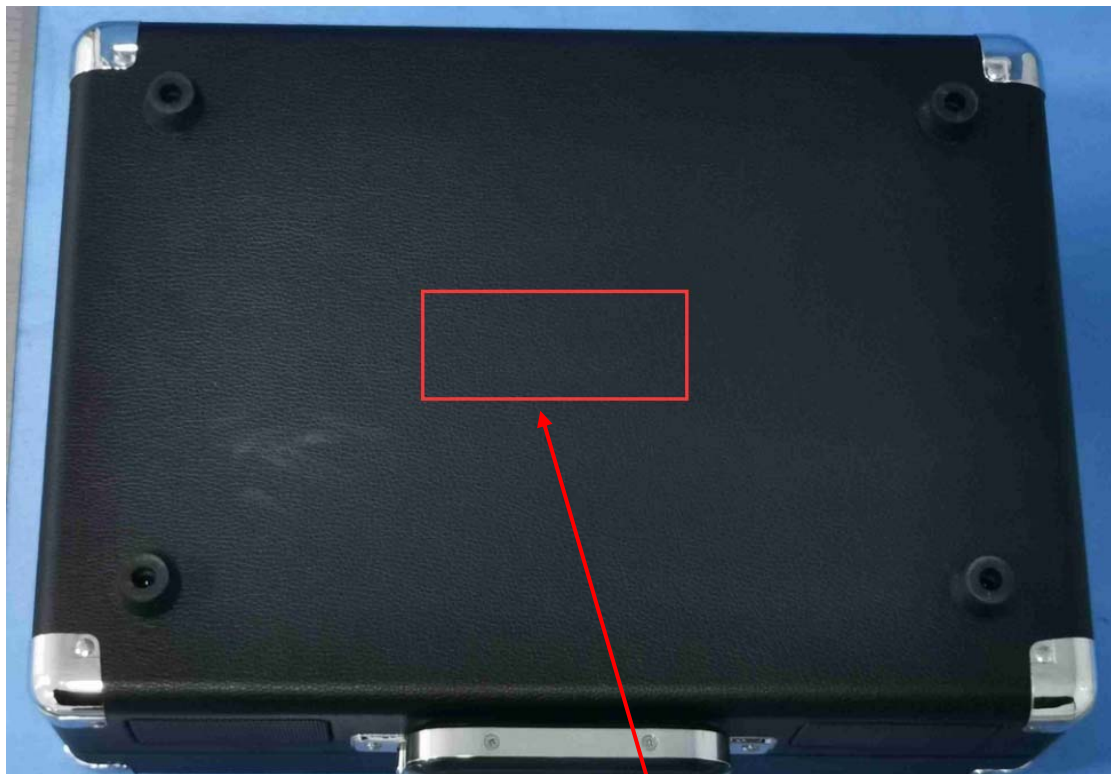

Label Artwork and Location

Model: CR8005F-BK

Label:

Size: L*W=80*40mm

Location