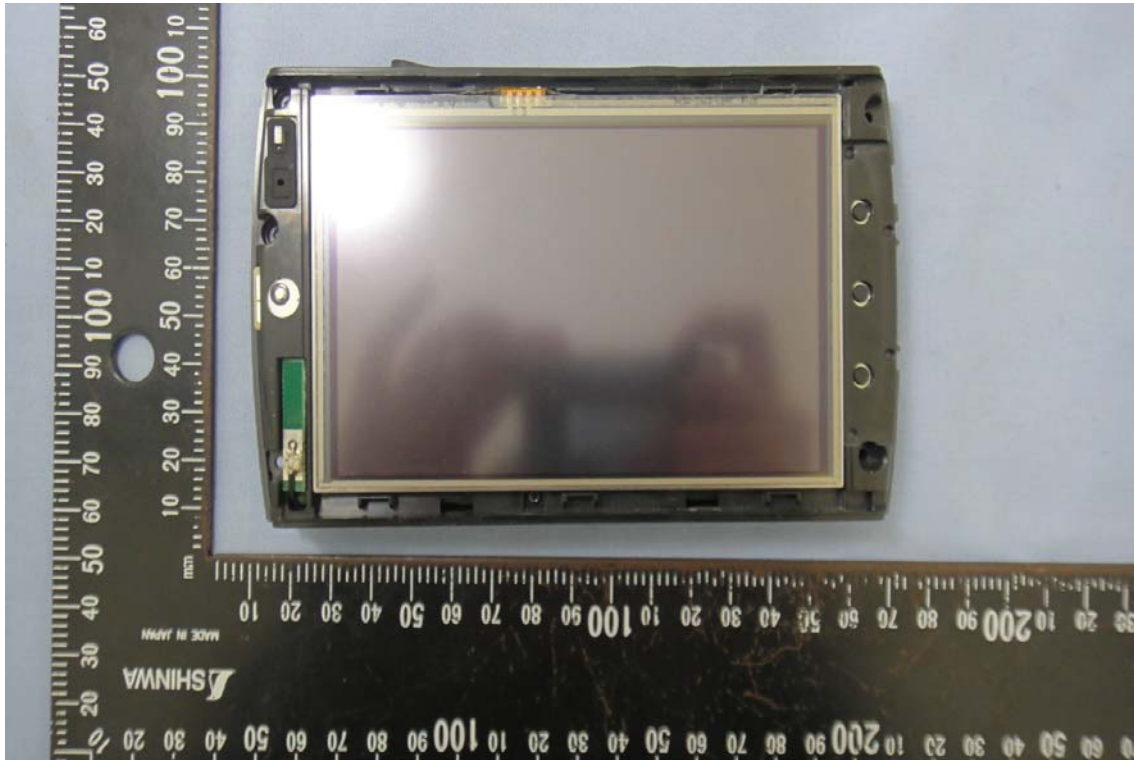

## INTERNAL PHOTOGRAPHS OF EUT

**For Bluetooth & WIFI Antenna**

**For GPS Antenna**