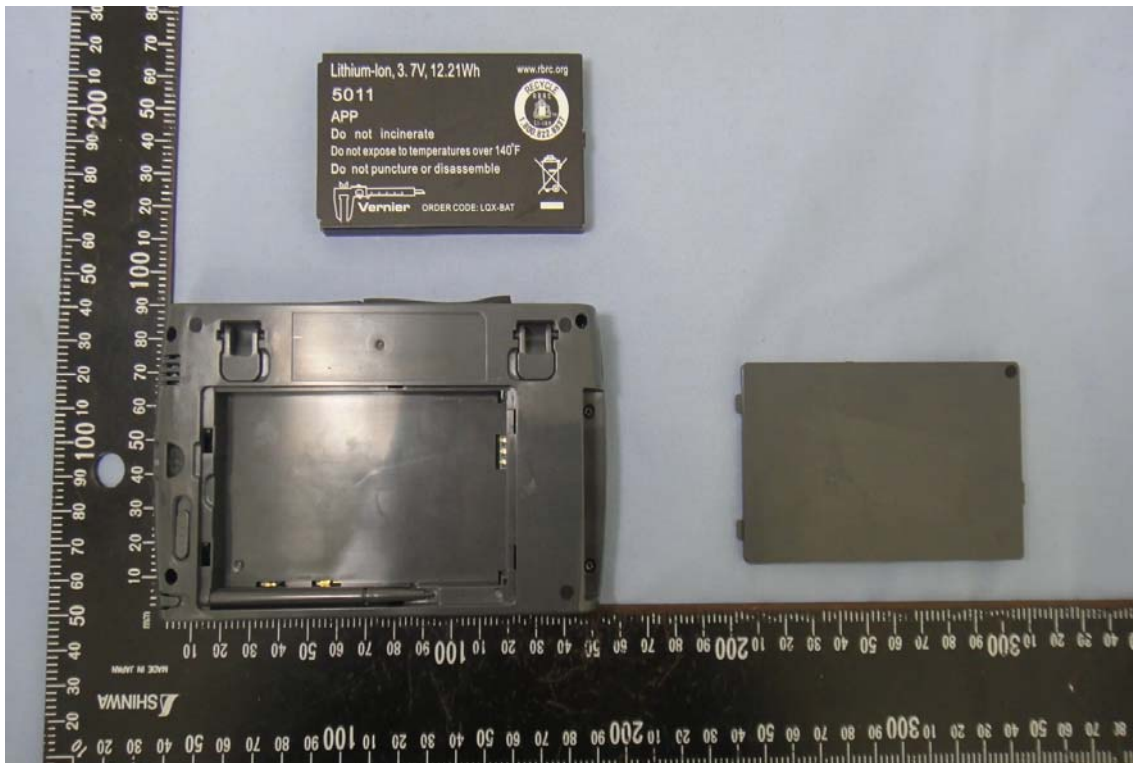

## INTERNAL PHOTOGRAPHS OF EUT

**For Bluetooth & WIFI Antenna**

**For GPS Antenna**