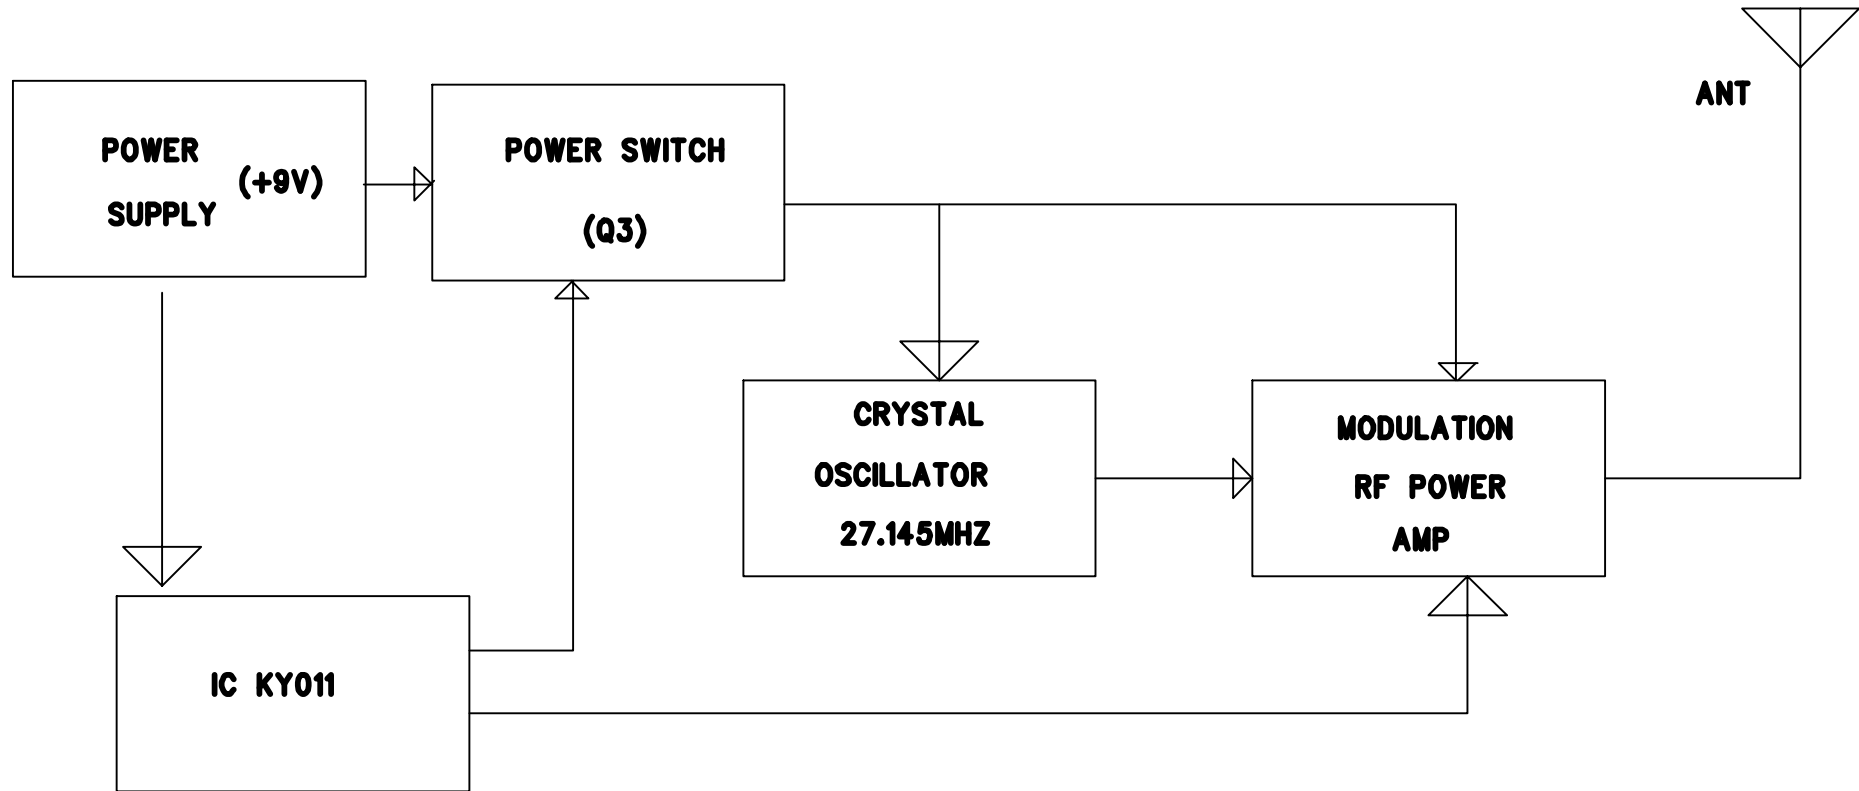

#97595-9993 TX BLOCK DIAGRAM

KIN YAT INDUSTRIAL CO., LTD.	
DESCRIPTION: R/C SCOOTER TX 27M	REVISION: R0
MODEL NO.: #97595-9993	PAGE: 1
DATE: 01 07 13	